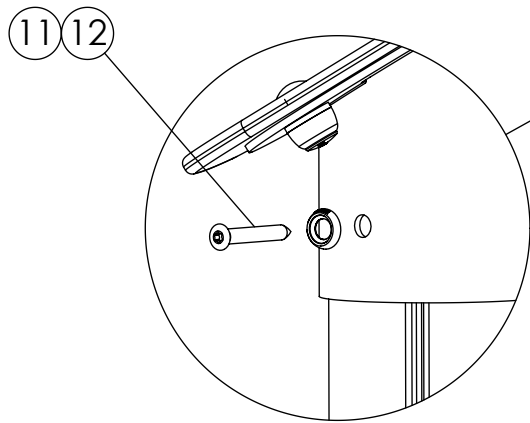

7A

WOODEN POST

7B

MAX 400rpm

STEEL POST

HAGS

ANEBY, SWEDEN
+46(0)380-47300
www.hags.com

Roof for 1x1m
MASW41284
4 (4)

ToB 2017-10-03 2

NR.	Description MA	Item Number	Qty
11	Ø21.4 x Ø11 x 4,7 mm	8035288	12
12	Screw, wood, TKFT-8x60-8.8	8008646	12
13	Screw, thr-forming M8x25-8.8-(ISO7380)	8008506	12