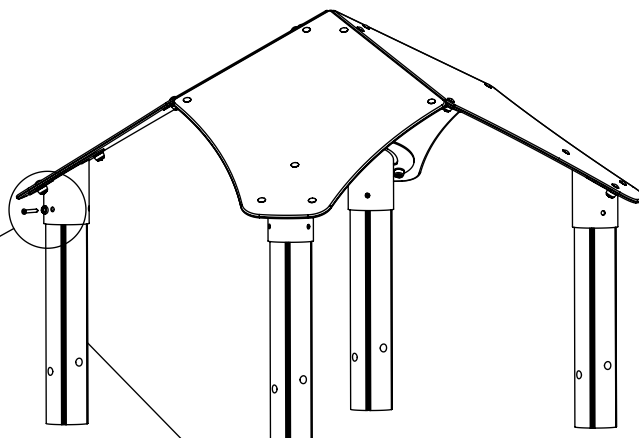

7A

WOODEN POST

7B

MAX 400rpm

STEEL POST

HAGS

ANEBY, SWEDEN
+46(0)380-47300
www.hags.com

Roof for 1x1m
MASW41284
4 (4)

ToB 2017-10-03 2

NR.	Description MA	Item Number	Qty
11	Ø21.4 x Ø11 x 4,7 mm	8035288	12
12	Screw, wood, TKFT-8x60-8.8	8008646	12
13	Screw, thr-forming M8x25-8.8-(ISO7380)	8008506	12