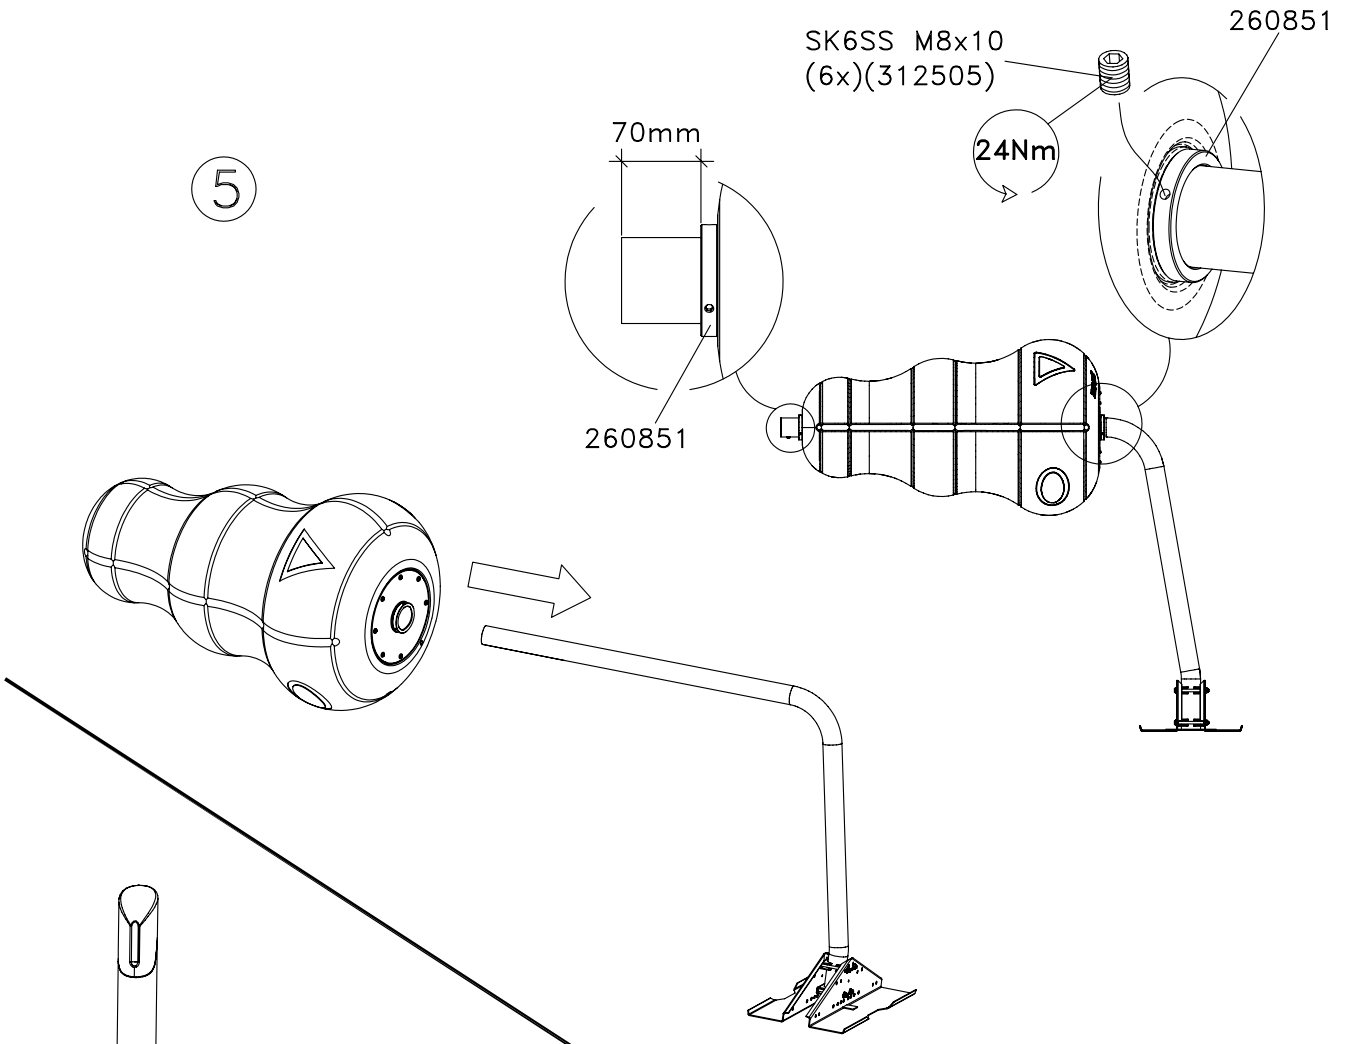

HAGS		ANEBY, SWEDEN	
		+46(0)380-47300	
		www.hags.com	
Rodeo			
142 721			
3(3)			
	MN		ZR
		2010-01-15 | 1