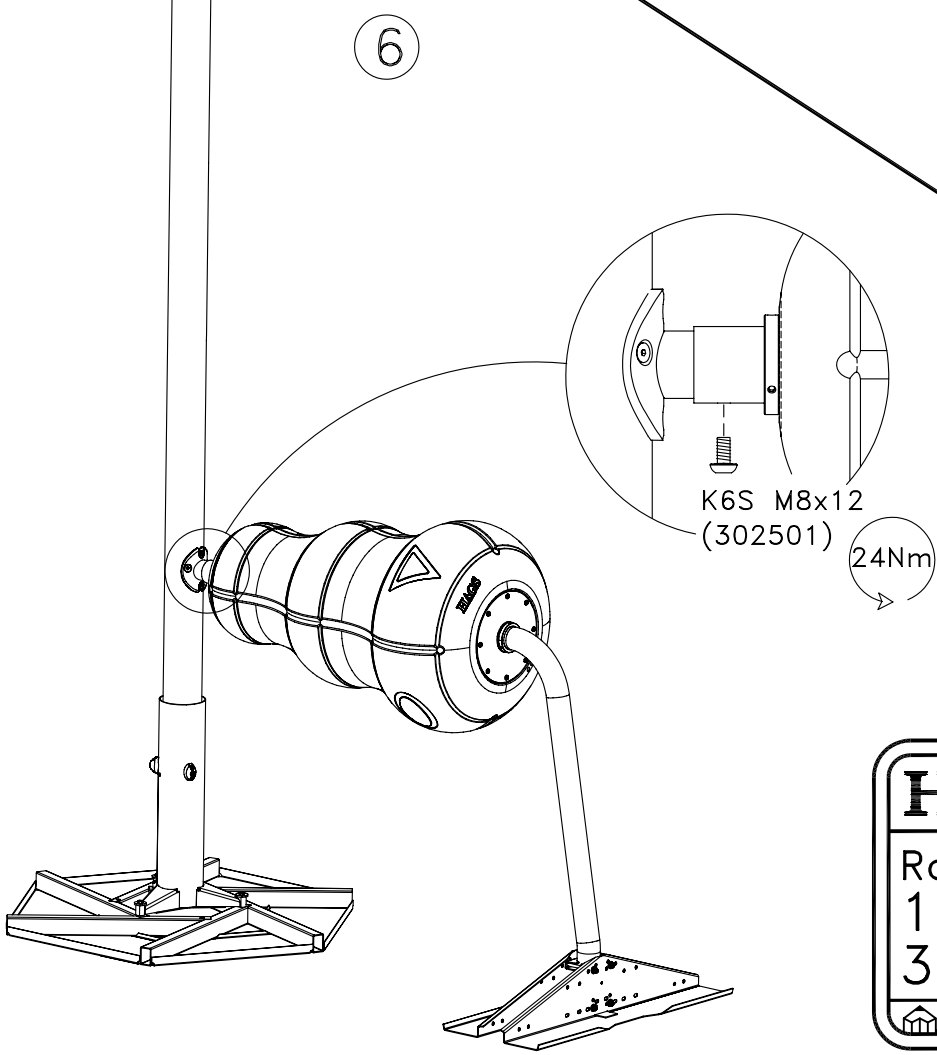

HAGS		ANEBY, SWEDEN	
		+46(0)380-47300	
		www.hags.com	
Rodeo			
142 721			
3(3)			
	MN		ZR
		2010-01-15 | 1