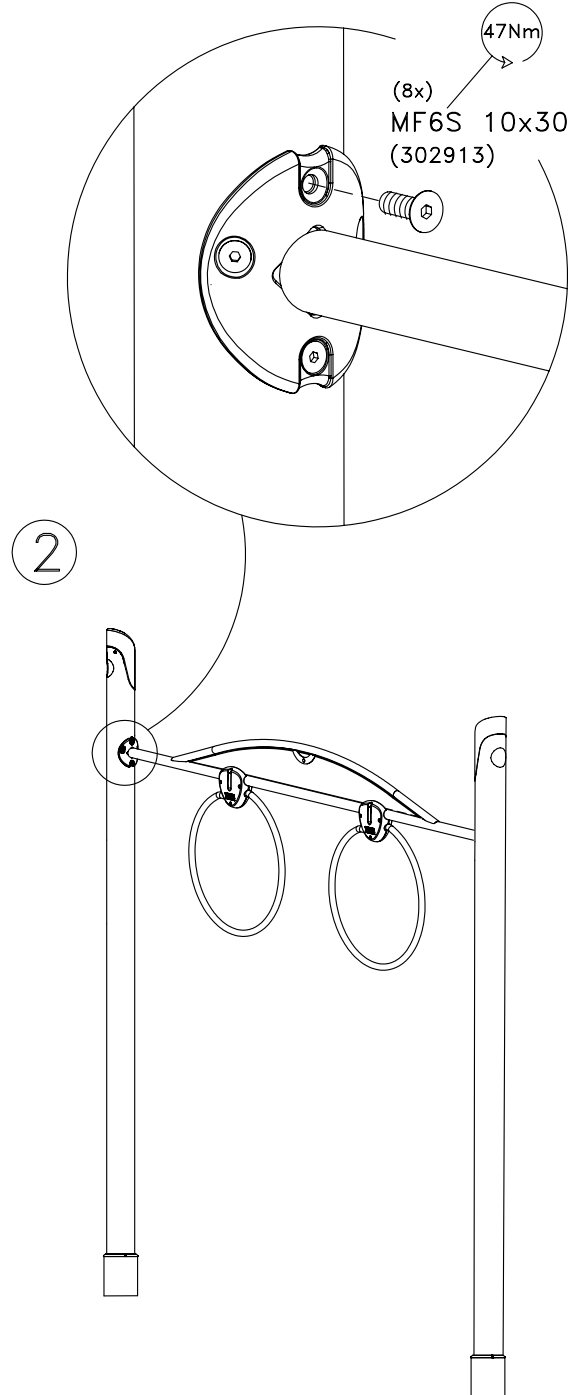

| TYPE | HAGS NO. |
|------|----------|
|      | 14173110 |
|      | 14573110 |
|      | 14193110 |

|             |     |  |    |
|-------------|-----|--|----|
| <b>HAGS</b> |     | ANEBY, SWEDEN<br>+46(0)380-47300<br>www.hags.com |    |
| Cirrus      |     |  |    |
| 142 731     |     |  |    |
| 1(1)        |     |  |    |
|             | ACC |  | ZR |
| 2010-01-15  |     | 2  |    |