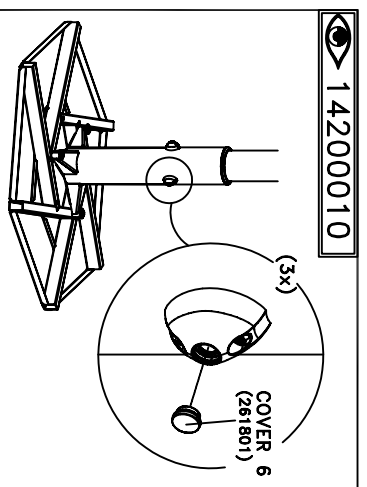

14200010

STEP 4

1 Månad
1 Month
1 Mondat
1 Mois

142751

142676