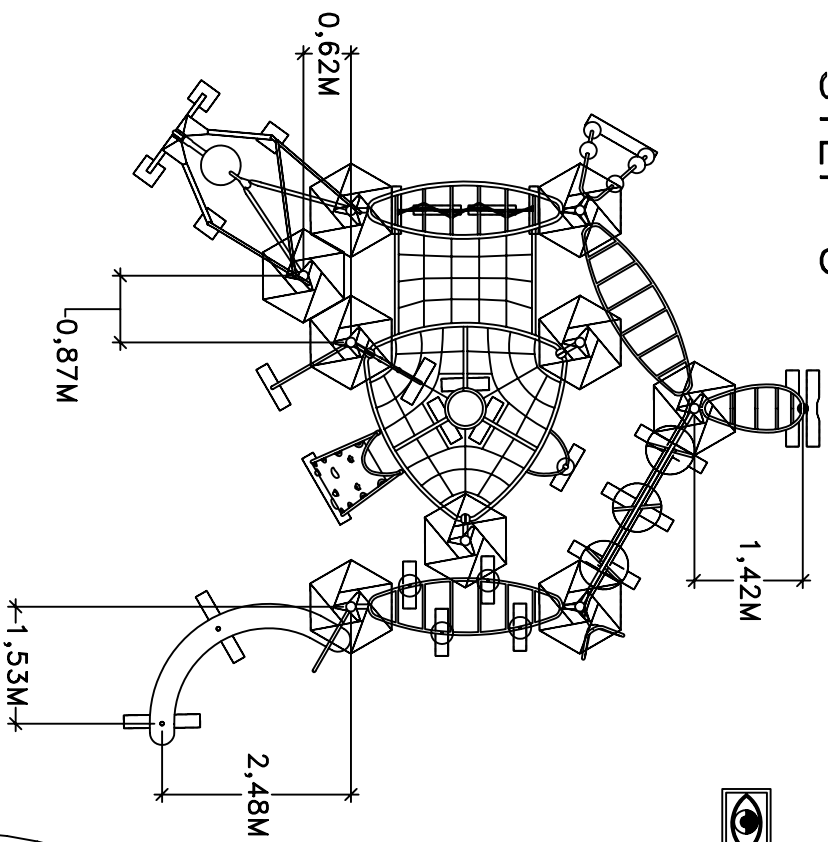

STEP 3

142643

142661

142676

142692

142661

60068