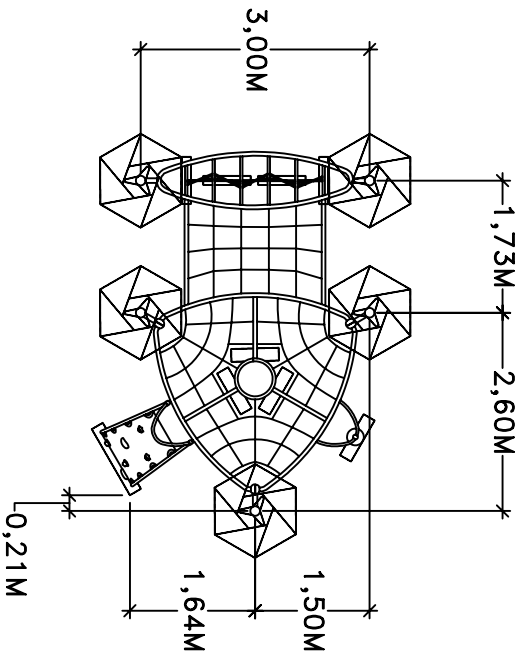

▶EN/ 1176	
TYPE 1	
▶ 144	

TYPE 4	
▶ 144	

8.48m

9.11m

TL AK 2007-08-07 1	HAGGS ANEBY, SWEDEN +46(0)380-47300 www.hags.com
	CRYSTAL 144608 II(V)

STEP 1

HAGS
CRYSTAL
144608
III(V)

ANEBY, SWEDEN
+46(0)380-47300
www.hags.com