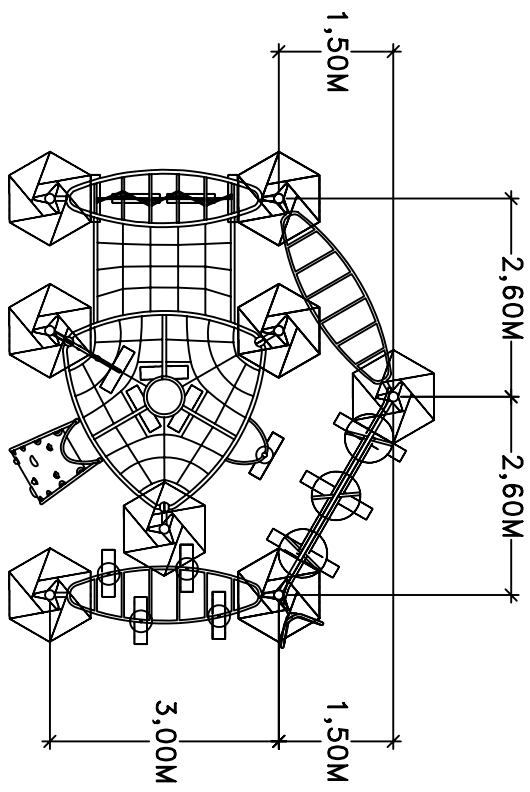

STEP 2

HAGGS
CRYSTAL
144608
IV(V)

ANEBY, SWEDEN
+46(0)380-47300
www.hags.com

TL AK 2007-08-07 1