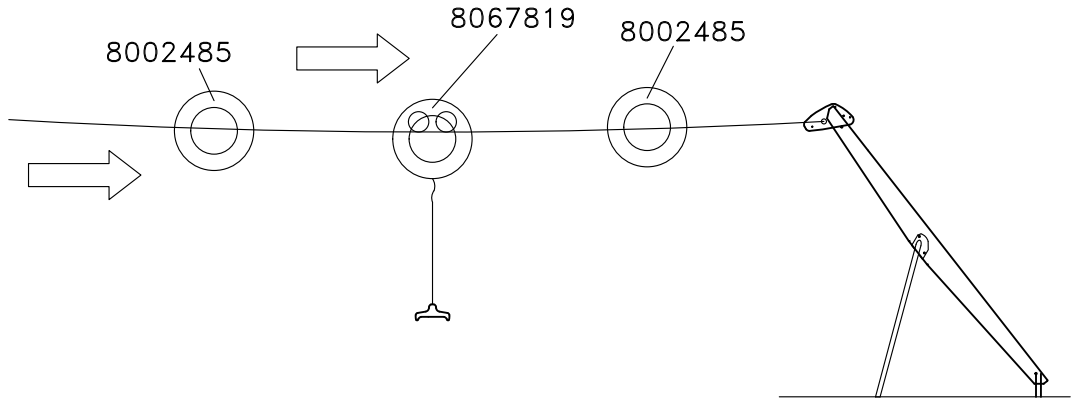

6

7

HAGS		ANEBY, SWEDEN	
		+46(0)380-47300	
		www.hags.com	
Dino			
MASW63871			
3(5)			
	JL		JGA 2023-02-21 5