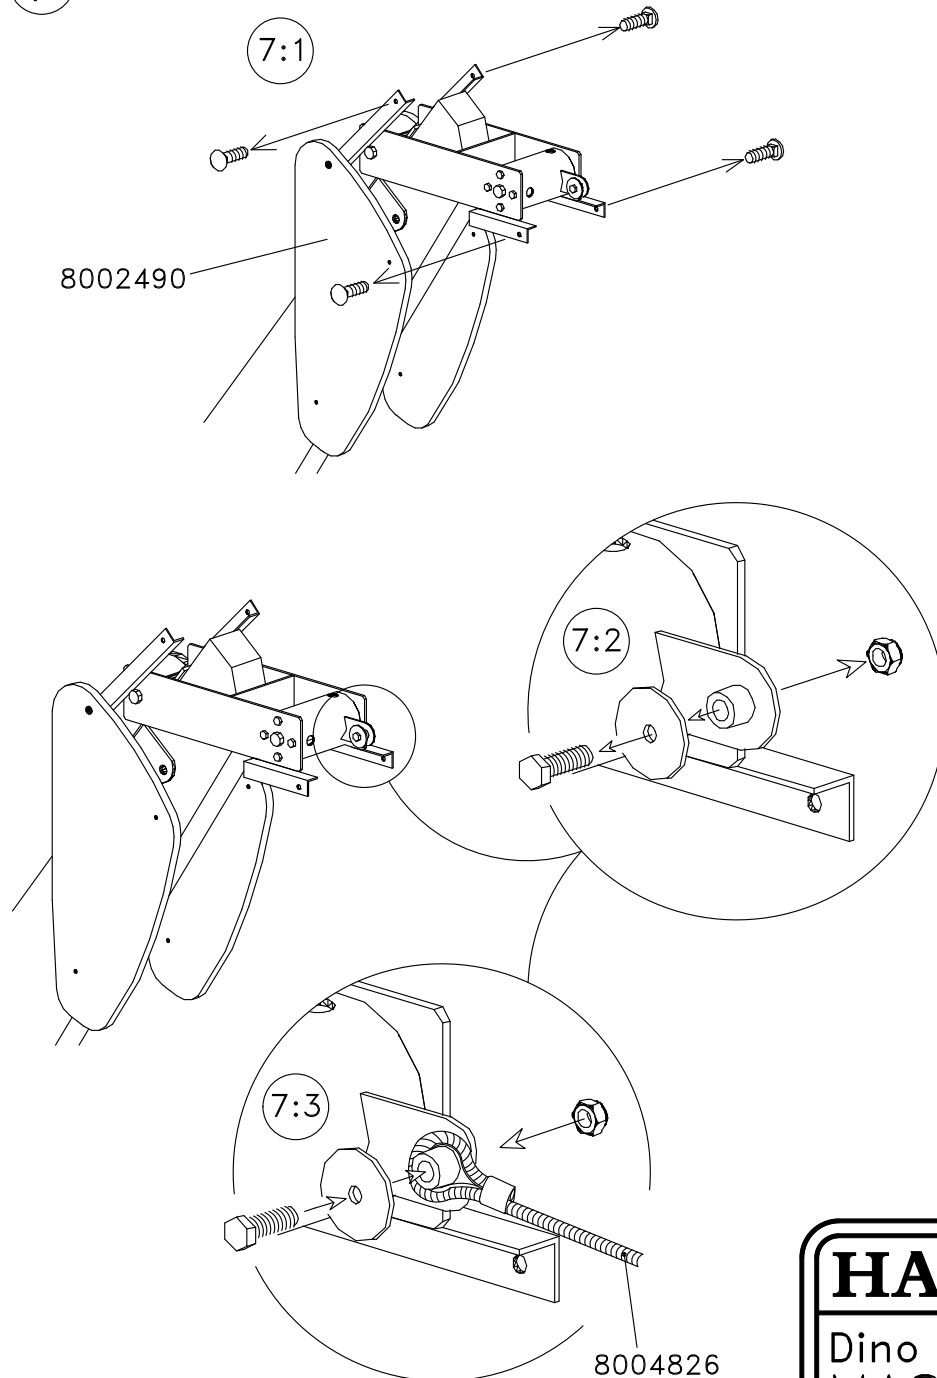

6

7

HAGS		ANEBY, SWEDEN	
		+46(0)380-47300	
		www.hags.com	
Dino			
MASW63871			
3(5)			
	JL		JGA 2023-02-21 5