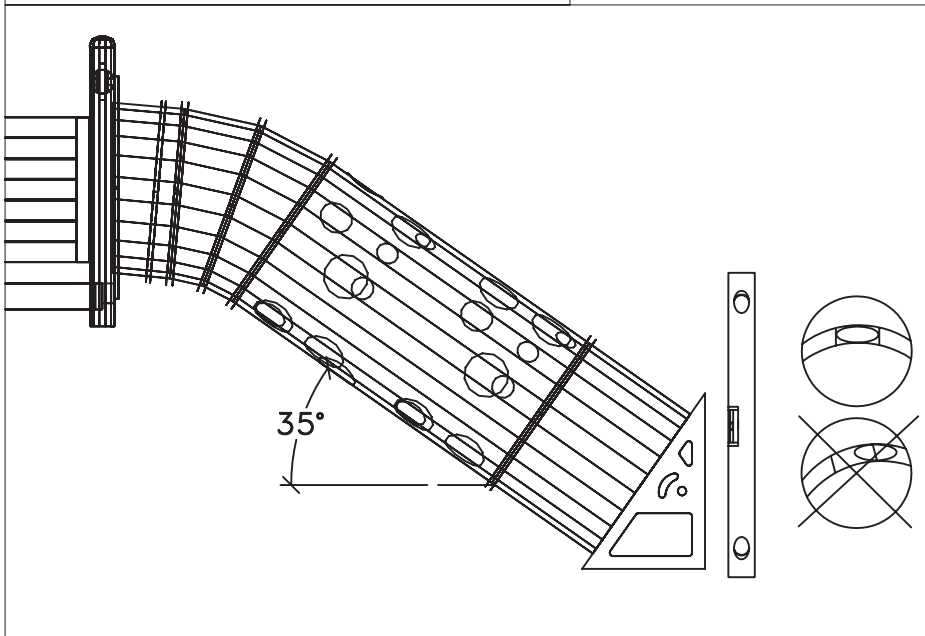

HAGS		ANEBY, SWEDEN	
		+46(0)380-47300	
		www.hags.com	
153 850			
1(1)			
	TJ		MN 2008-03-03 0