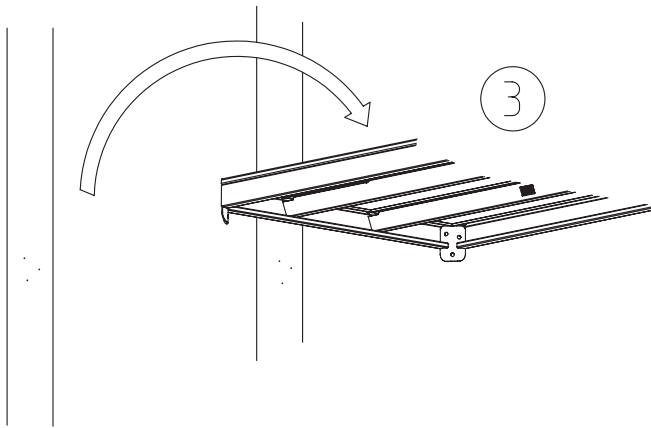

1

2

3

4

5

HAGS		ANEBY, SWEDEN	
		+46(0)380-47300	
		www.hags.com	
Drill instruction			
250			
1(1)			
	MN		TJ
		2008-04-10	0