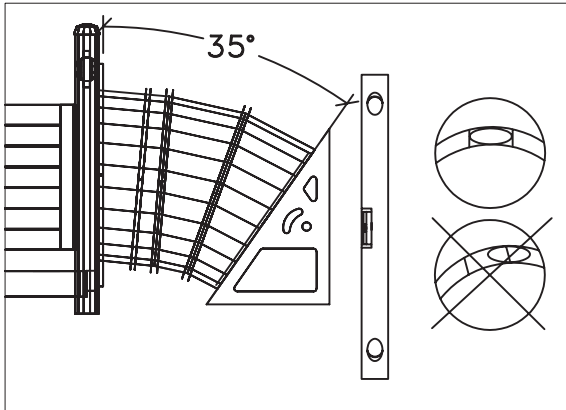

HAGS		ANEBY, SWEDEN	
		+46(0)380-47300	
		www.hags.com	
153 850			
1(1)			
	TJ		MN 2008-03-03 0