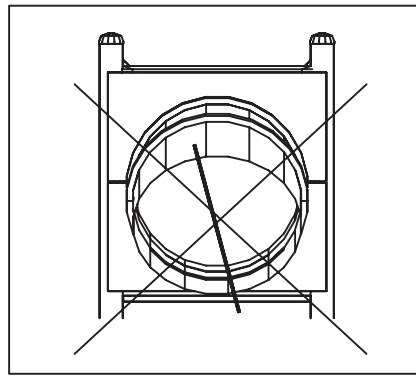

HAGS		ANEBY, SWEDEN	
		+46(0)380-47300	
		www.hags.com	
153 850			
1(1)			
	TJ		MN 2008-03-03 0