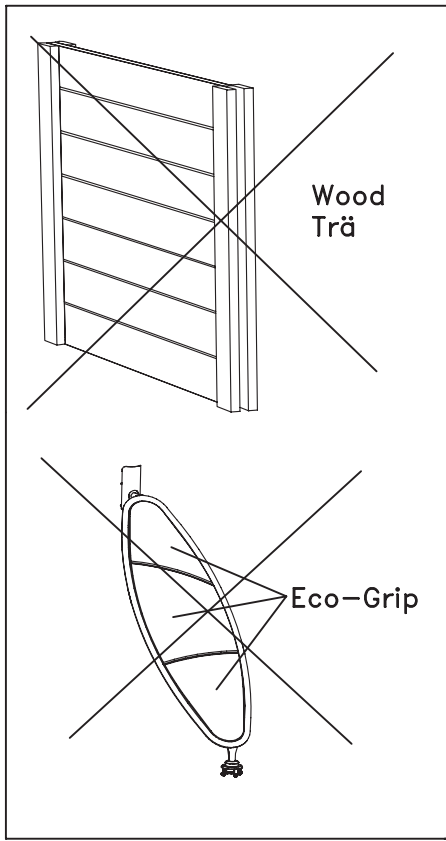

1

2

3

4

5

HAGS		ANEBY, SWEDEN	
		+46(0)380-47300	
		www.hags.com	
Drill instruction			
250			
1(1)			
	MN		TJ
		2008-04-10	0

TYPE	ART.NR.
	260329

HAGS		ANEBY, SWEDEN +46(0)380-47300 www.hags.com	
Label		260 329	
1(1)			
	NN		TJ 2009-06-26 0