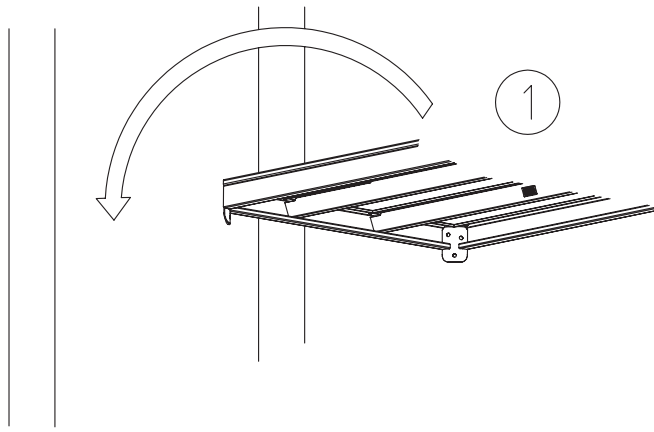

1

2

3

4

5

HAGS		ANEBY, SWEDEN	
		+46(0)380-47300	
		www.hags.com	
Drill instruction			
250			
1(1)			
	MN		TJ
		2008-04-10	0