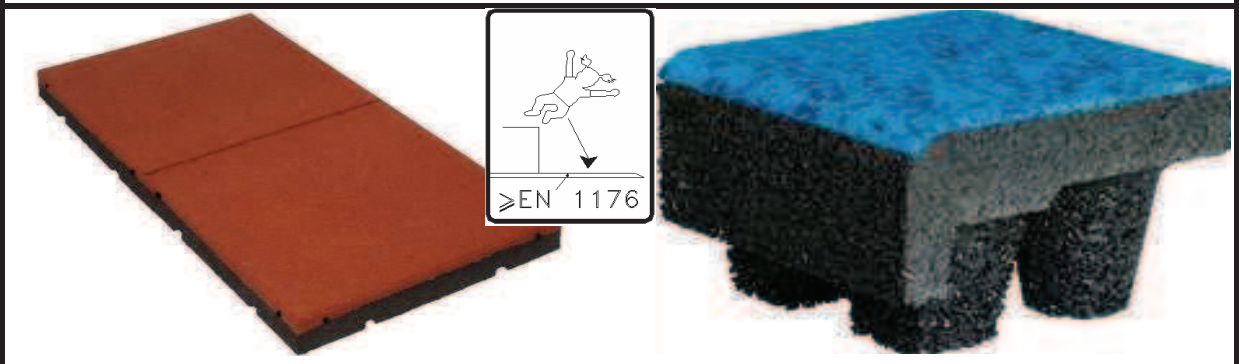

Type 3

Syntetic (rubber/plastic) ≥EN 1176 (<HIC 1000)

HAGS	ANEBY, SWEDEN +46(0)380-47300 www.hags.com
144 (I)	
ACJ	JOT | 2006-12-06 | 1