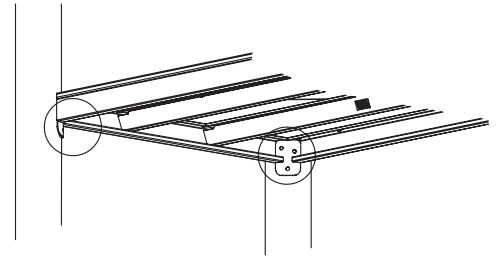

1

2

3

4

5

HAGS		ANEBY, SWEDEN	
		+46(0)380-47300	
		www.hags.com	
Drill instruction			
250			
1(1)			
	MN		TJ
		2008-04-10	0