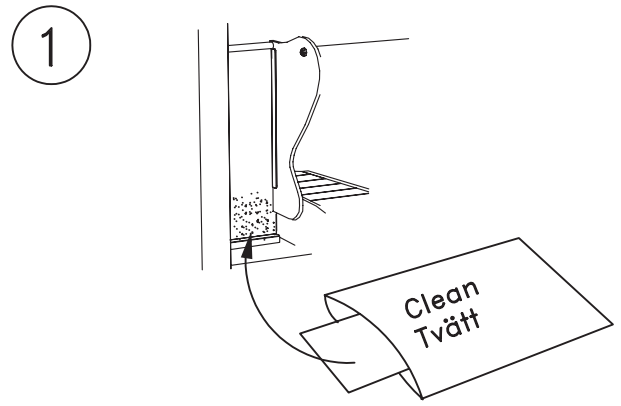

TYPE	ART.NR.
	260329