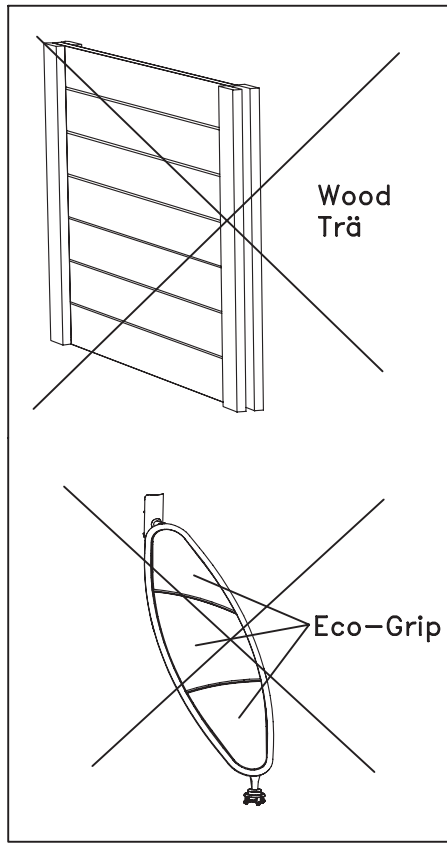

1

2

3

4

5

HAGS		ANEBY, SWEDEN	
		+46(0)380-47300	
		www.hags.com	
Drill instruction			
250			
1(1)			
	MN		TJ
		2008-04-10	0

TYPE	ART.NR.
	260329

HAGS		ANEBY, SWEDEN +46(0)380-47300 www.hags.com	
Label		260 329	
1(1)			
	NN		TJ 2009-06-26 0