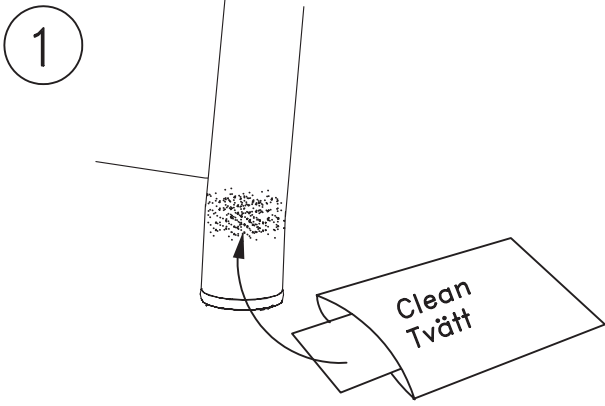

TYPE	ART.NR.
	260354

HAGS		ANEBY, SWEDEN	
		+46(0)380-47300	
		www.hags.com	
Label			
260 354			
1(1)			
	NN		TJ
2009-06-26		0	

Type 1

Sand/Gravel 0.2-8.0mm

Type 2

Woodchips 5- 30 mm

Bark 20-80mm

Type 3