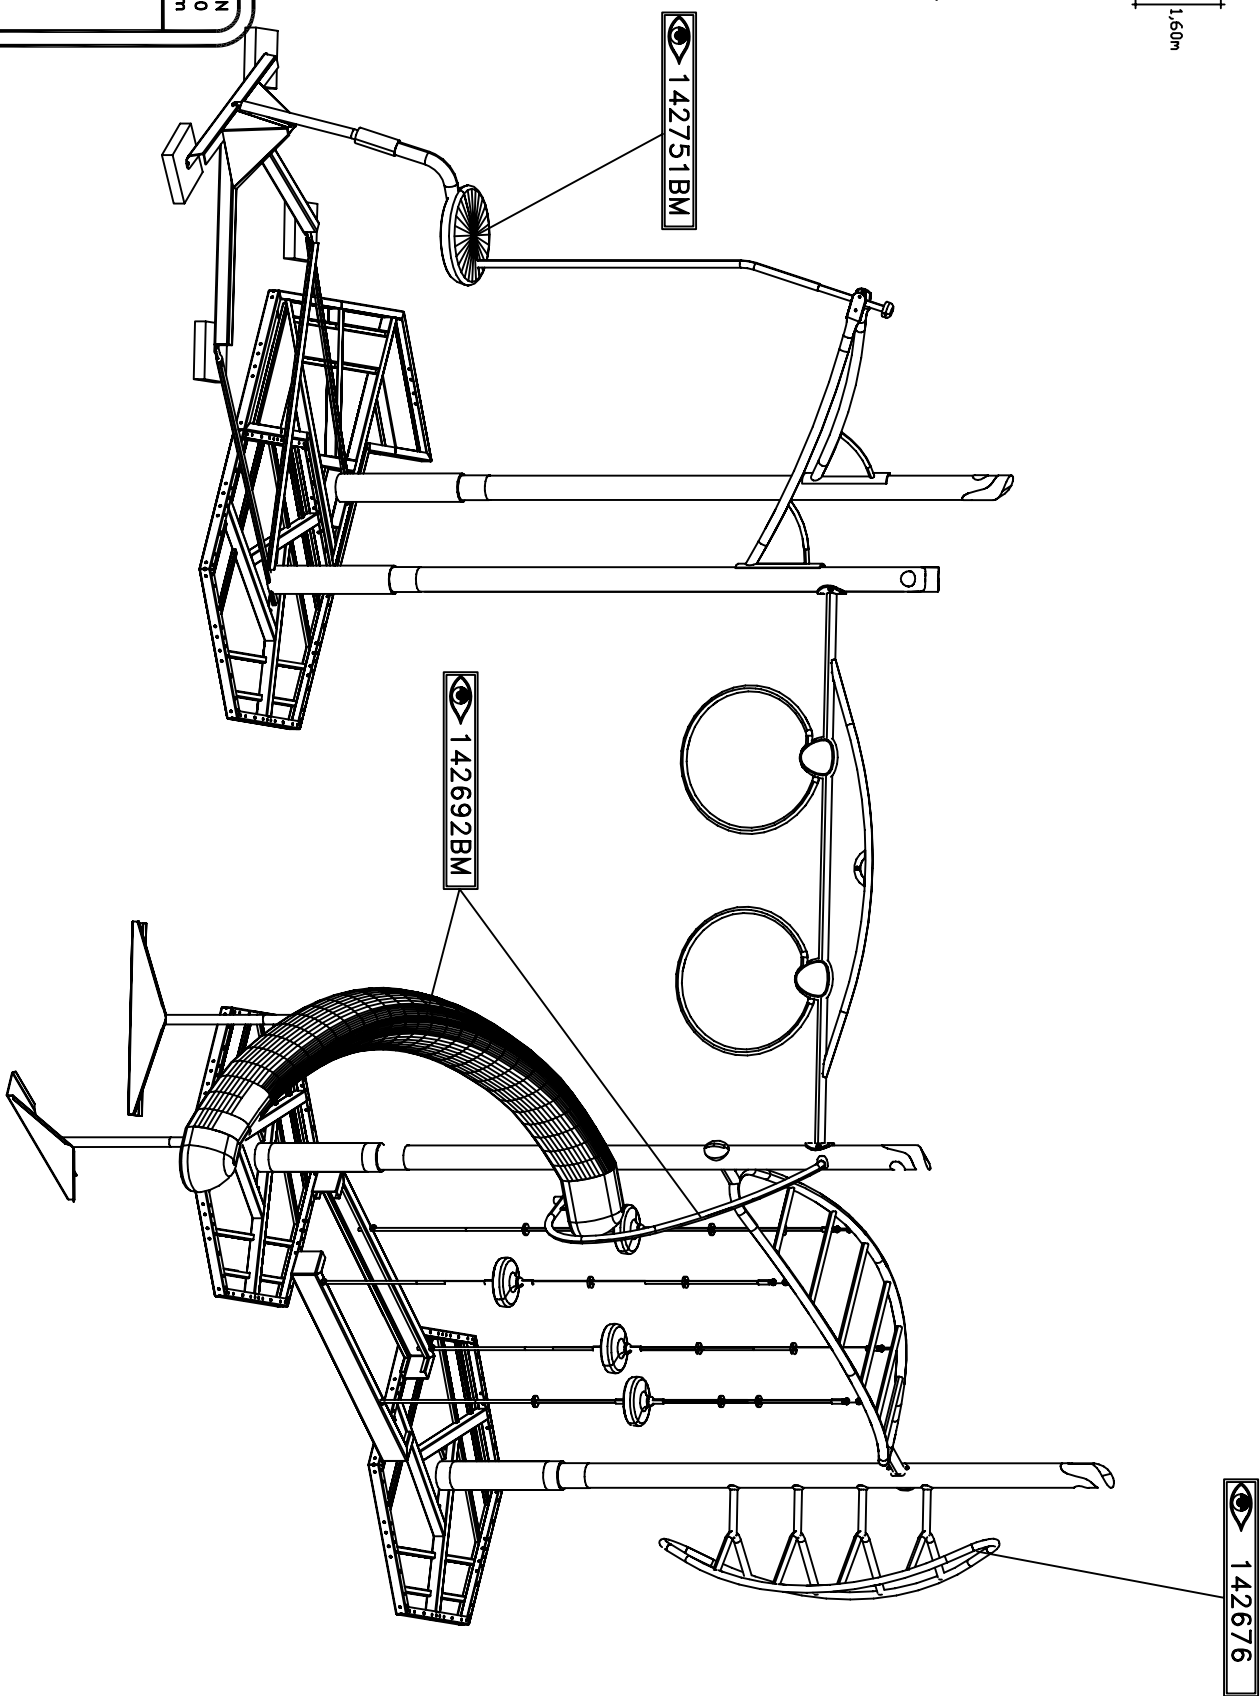

HAGGS		ANEBY, SWEDEN	
PAM		+46(0)380-47300	
144409BM		www.haggs.com	
IV(V)			
AK	TL