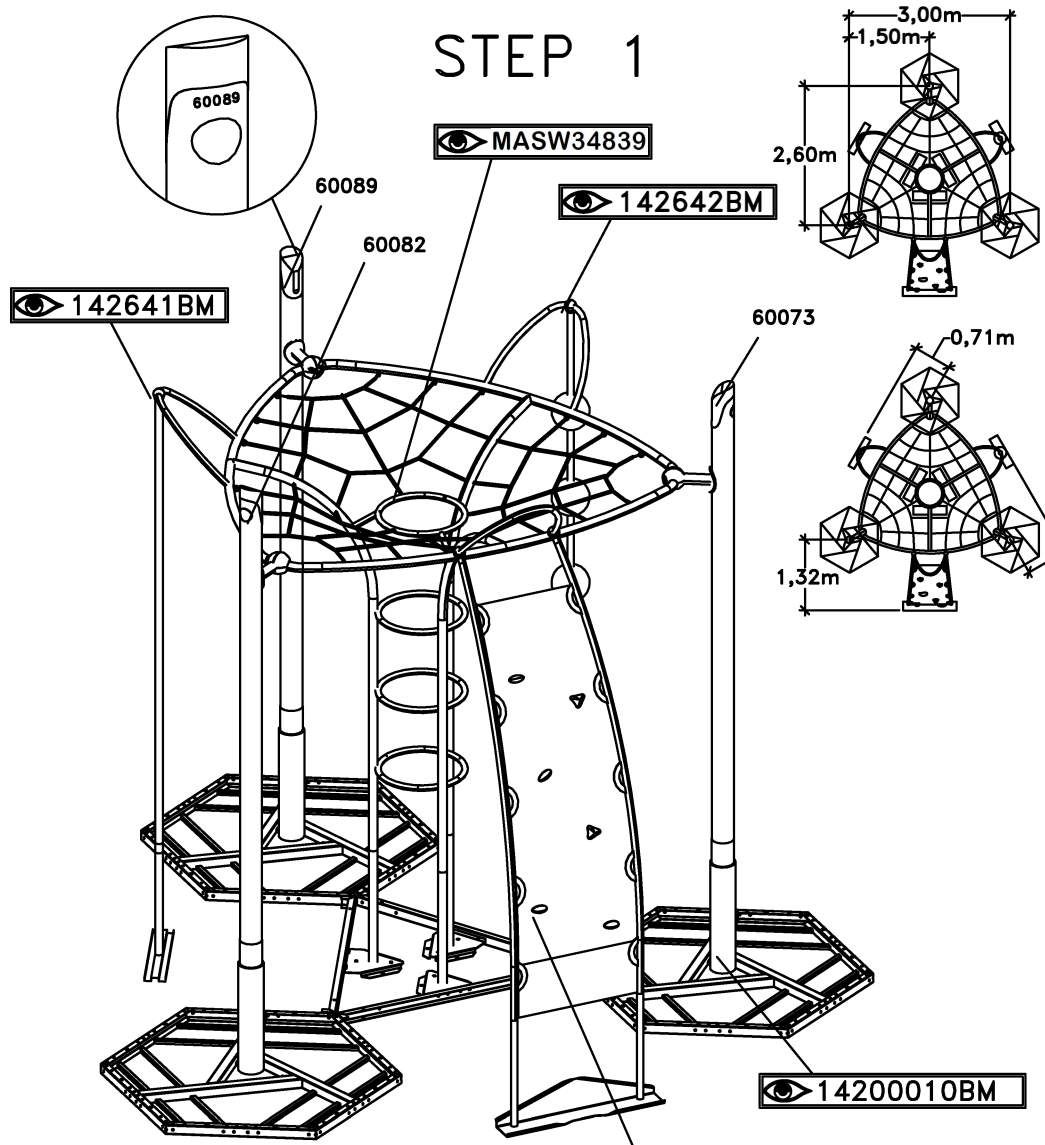

STEP 1

STEP 2

HAGS ANEBY, SWEDEN
+46(0)380-47300
www.hags.com

Corro
144509BM
III(III)

UD KS 2024-06-25 2