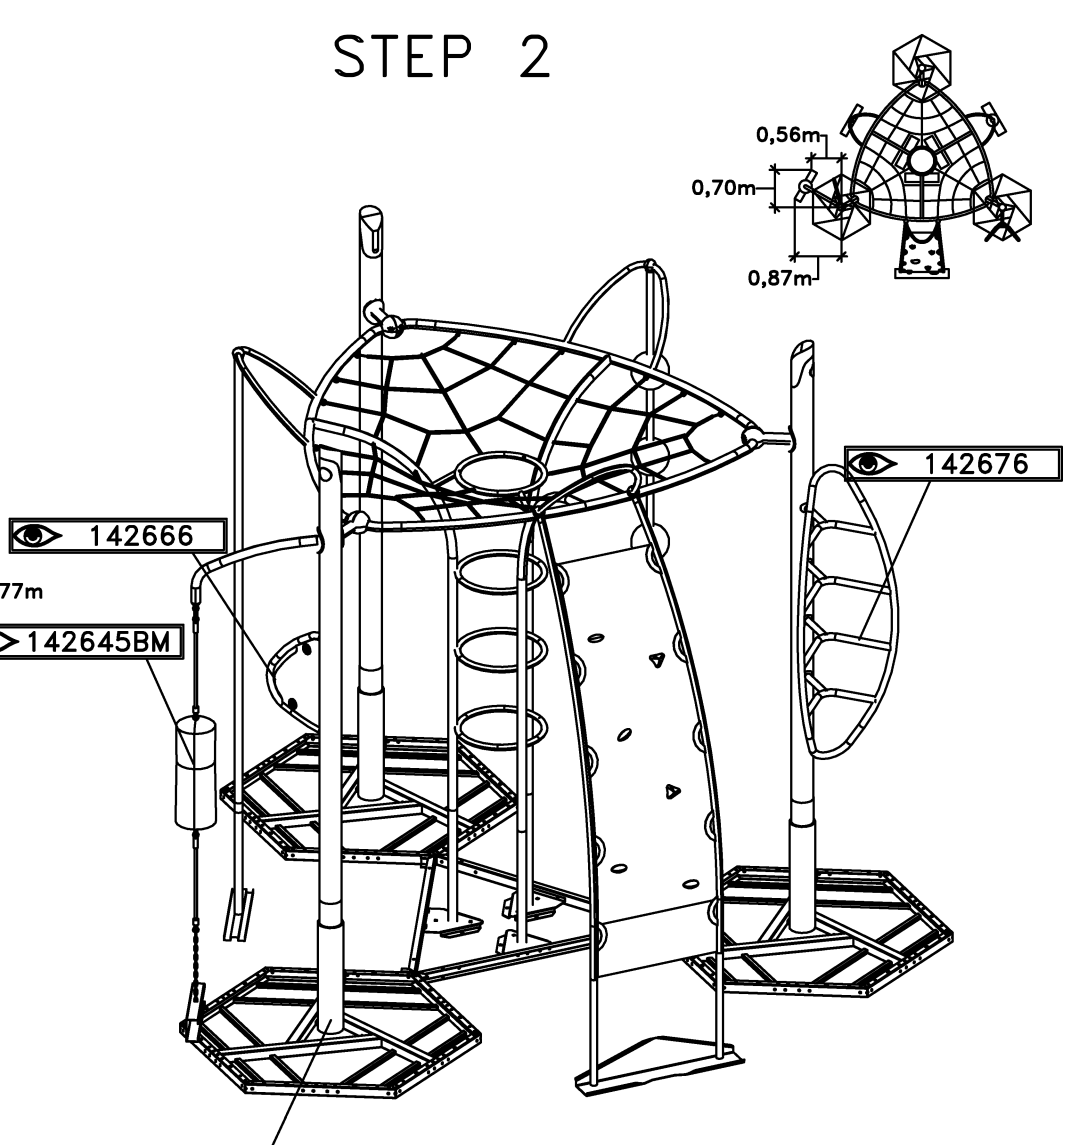

STEP 1

STEP 2

HAGS ANEBY, SWEDEN
+46(0)380-47300
www.hags.com

Corro
144509BM
III(III)

UD KS 2024-06-25 2