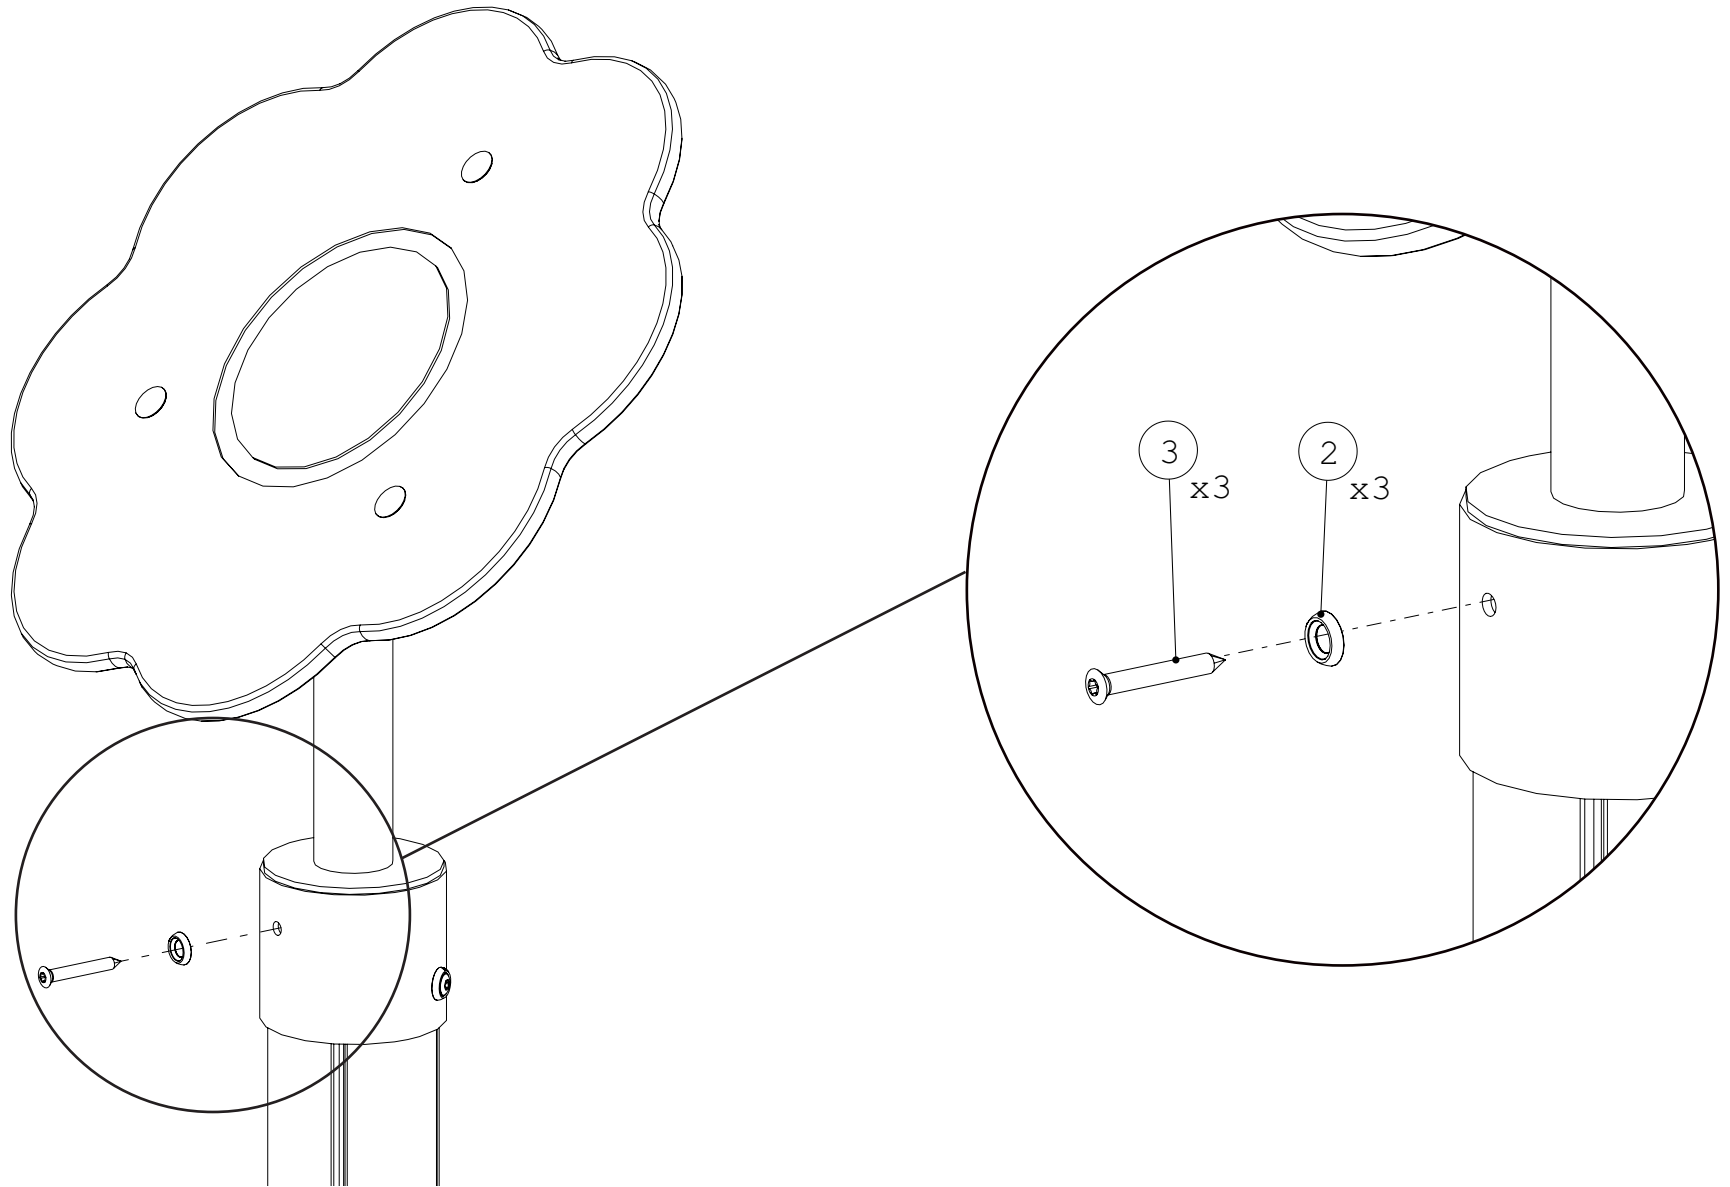

3	8008646		3x TKFT-8x60-8.8	0.02kg
---	---------	---	------------------	--------

4	8008506		3x ISO7380-M8x25-8.8-KL	0.012kg
---	---------	---	-------------------------	---------

S20

1 x 0.5

WOODEN POST

STEEL POST