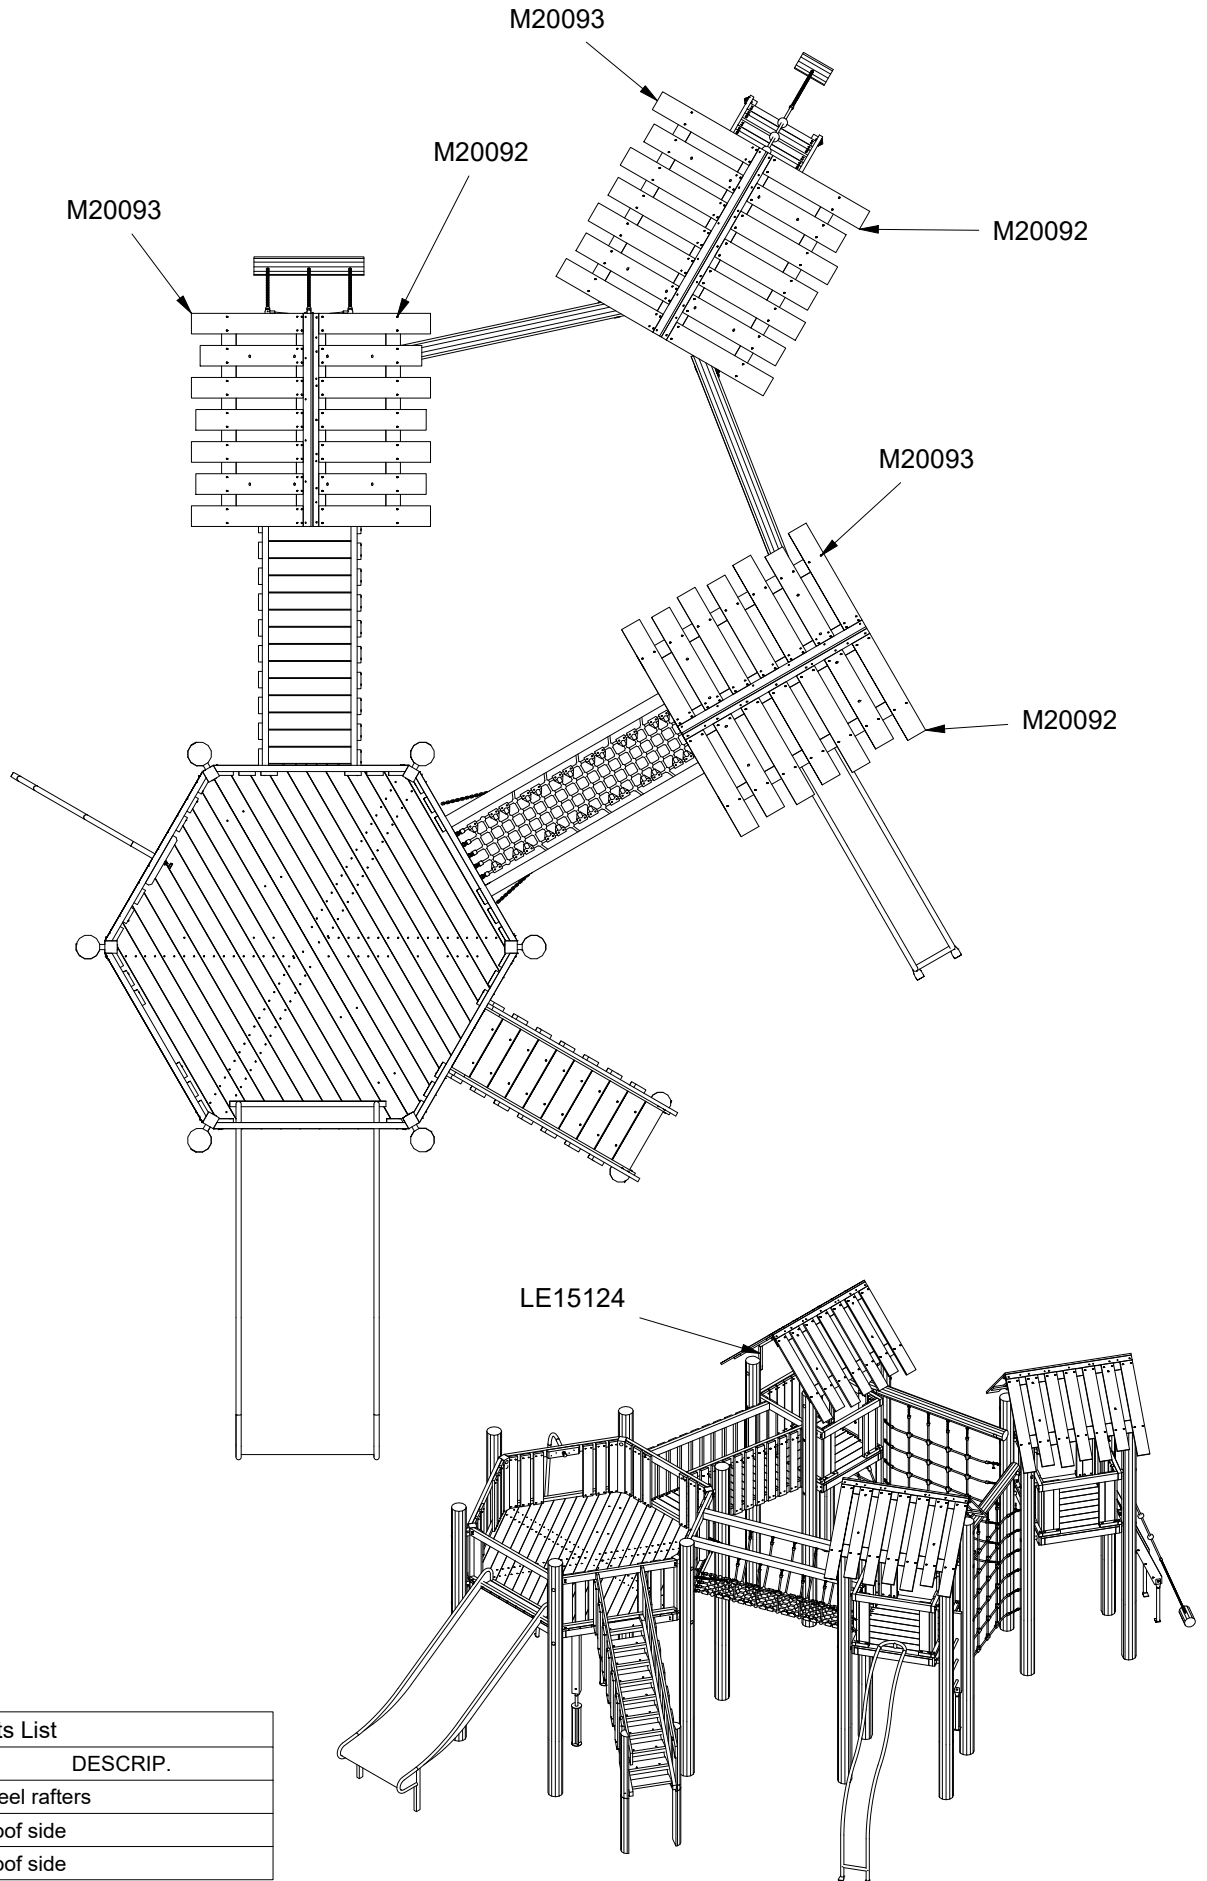

Parts List		
QTY	PART NO	DESCRIP.
6	LE15124	Steel rafters
3	M20092	Roof side
3	M20093	Roof side