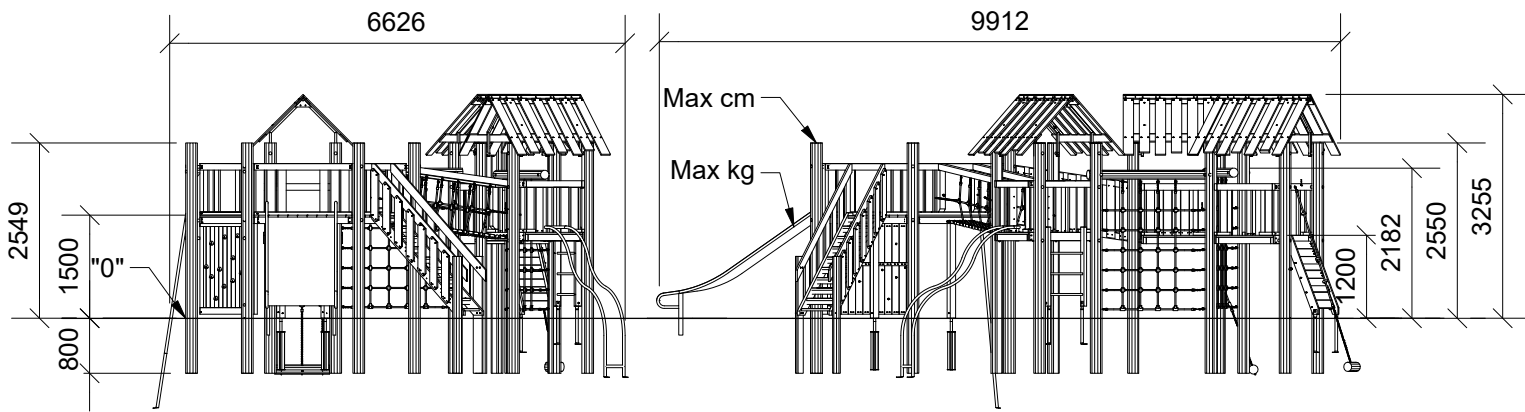

LE20390U  
LE20390

1/22

LE20390U  
LE20390

2

84t

87,8m<sup>2</sup>

13,4x9,7x3,3cm

~3242 kg

0,8m<sup>3</sup>

Ø16-18 x335cm

147kg

Parts List

| QTY | PART NO | DESCRIP.        |
|-----|---------|-----------------|
| 12  | RS00248 | Ø160-180x3350mm |
| 2   | RS00253 | Ø120-140x1900mm |
| 2   | RS00252 | Ø140-160x1700mm |
| 2   | RS00251 | Ø160-180x3350mm |
| 4   | RS00250 | Ø160-180x3350mm |