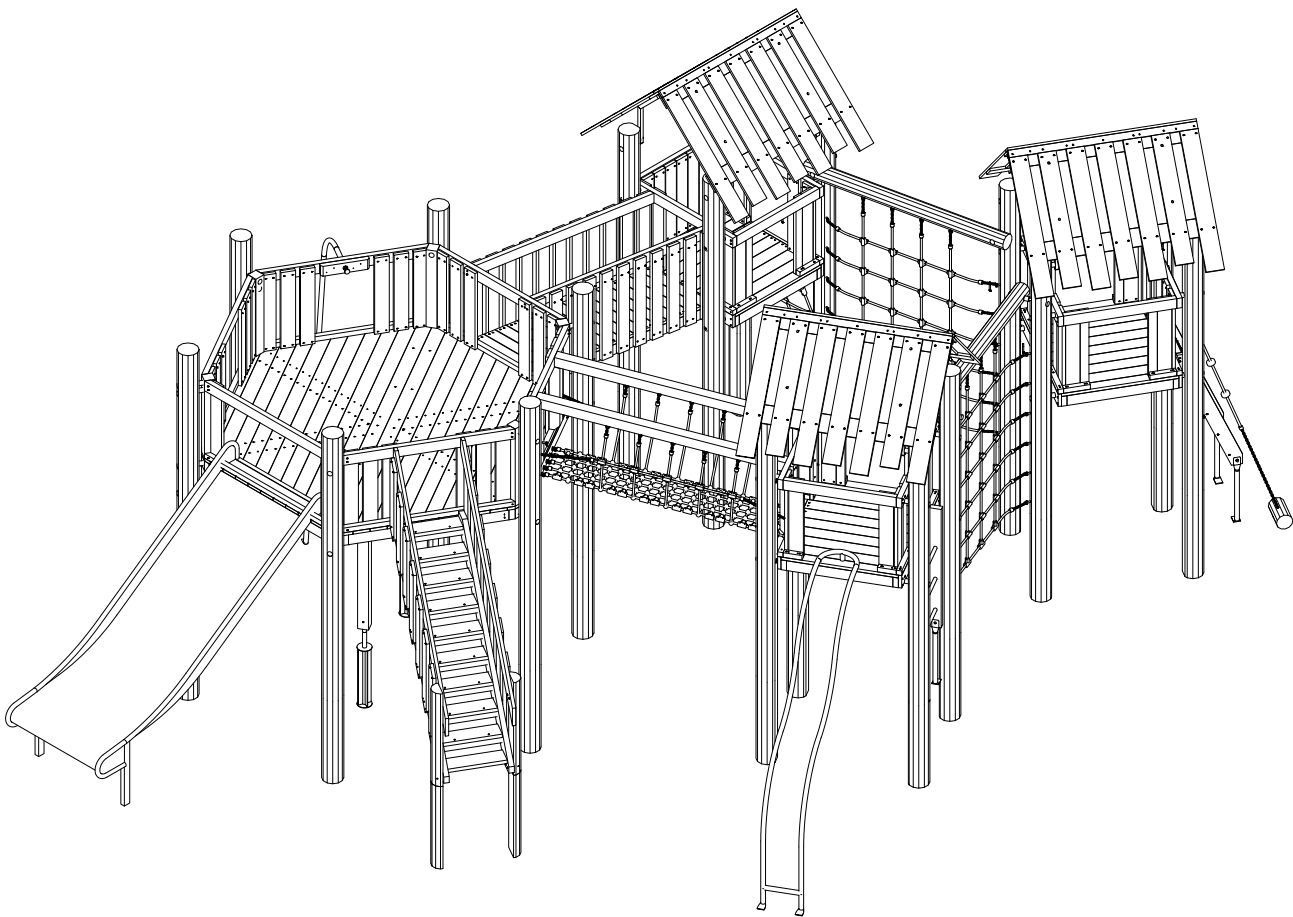

LE20390U  
LE20390

1/22

LE20390U  
LE20390

2

84t

87,8m<sup>2</sup>

13,4x9,7x3,3cm

~3242 kg

0,8m<sup>3</sup>

Ø16-18 x335cm

147kg

Parts List

| QTY | PART NO | DESCRIP.        |
|-----|---------|-----------------|
| 12  | RS00248 | Ø160-180x3350mm |
| 2   | RS00253 | Ø120-140x1900mm |
| 2   | RS00252 | Ø140-160x1700mm |
| 2   | RS00251 | Ø160-180x3350mm |
| 4   | RS00250 | Ø160-180x3350mm |