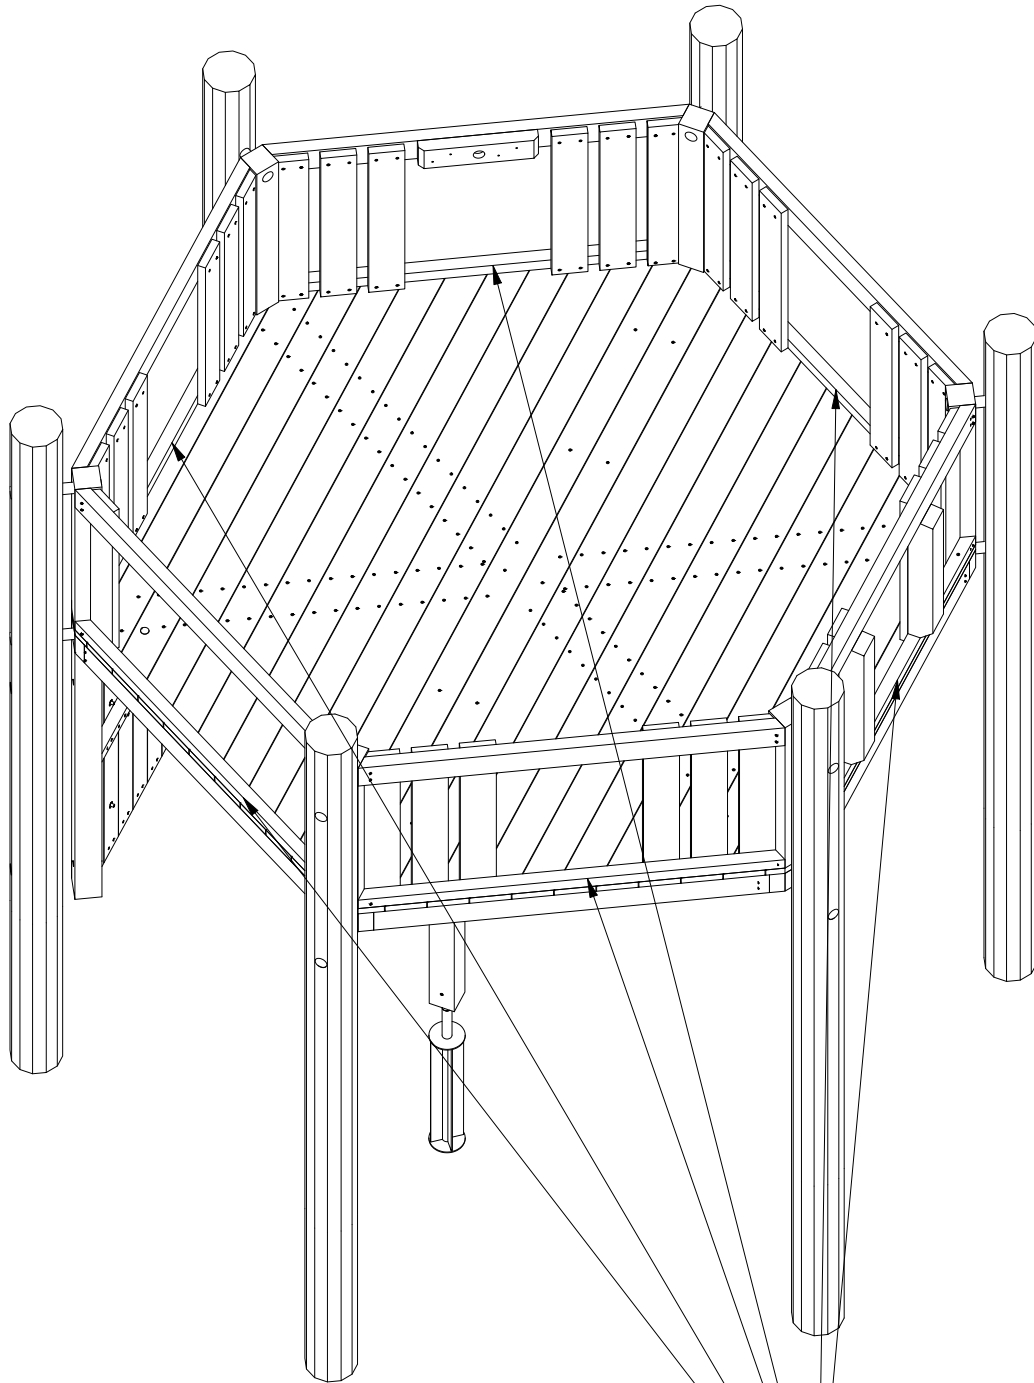

LE20390U
LE20390