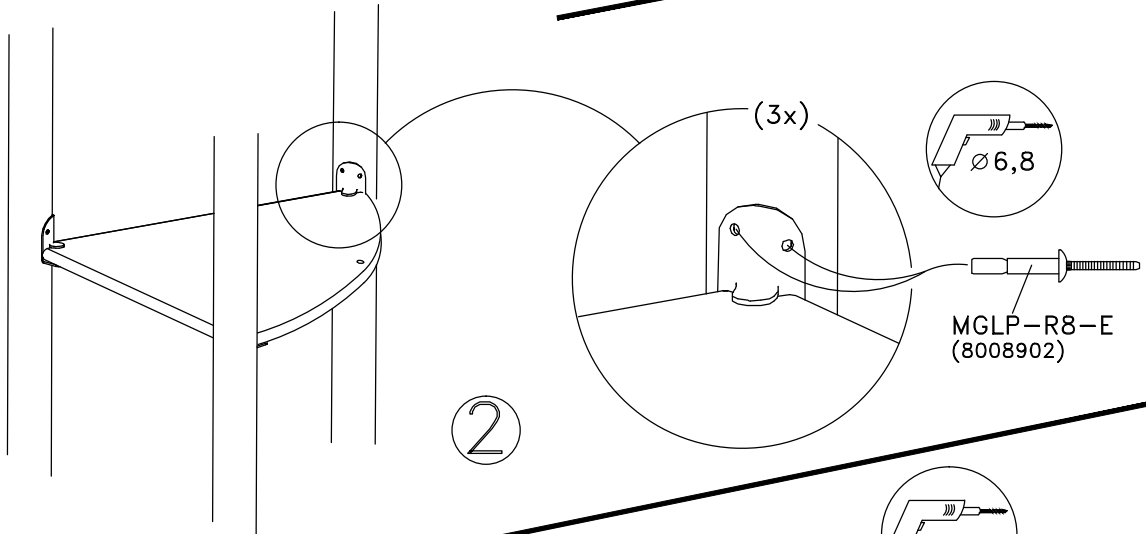

TYPE	ART.NO
 0,72x0,93m	8013323
 0,66x0,66x0,02m	8066230

HAGS ANEBY, SWEDEN
+46(0)380-47300
www.hags.com

Curved steel screen
ST6932
(1)

SSV ToB 2017-10-19 1

④

HAGS		ANEBY, SWEDEN	
		+46(0)380-47300	
		www.hags.com	
Curved steel screen			
ST6932			
(II)			
	SSV		ToB 2017-10-19 1