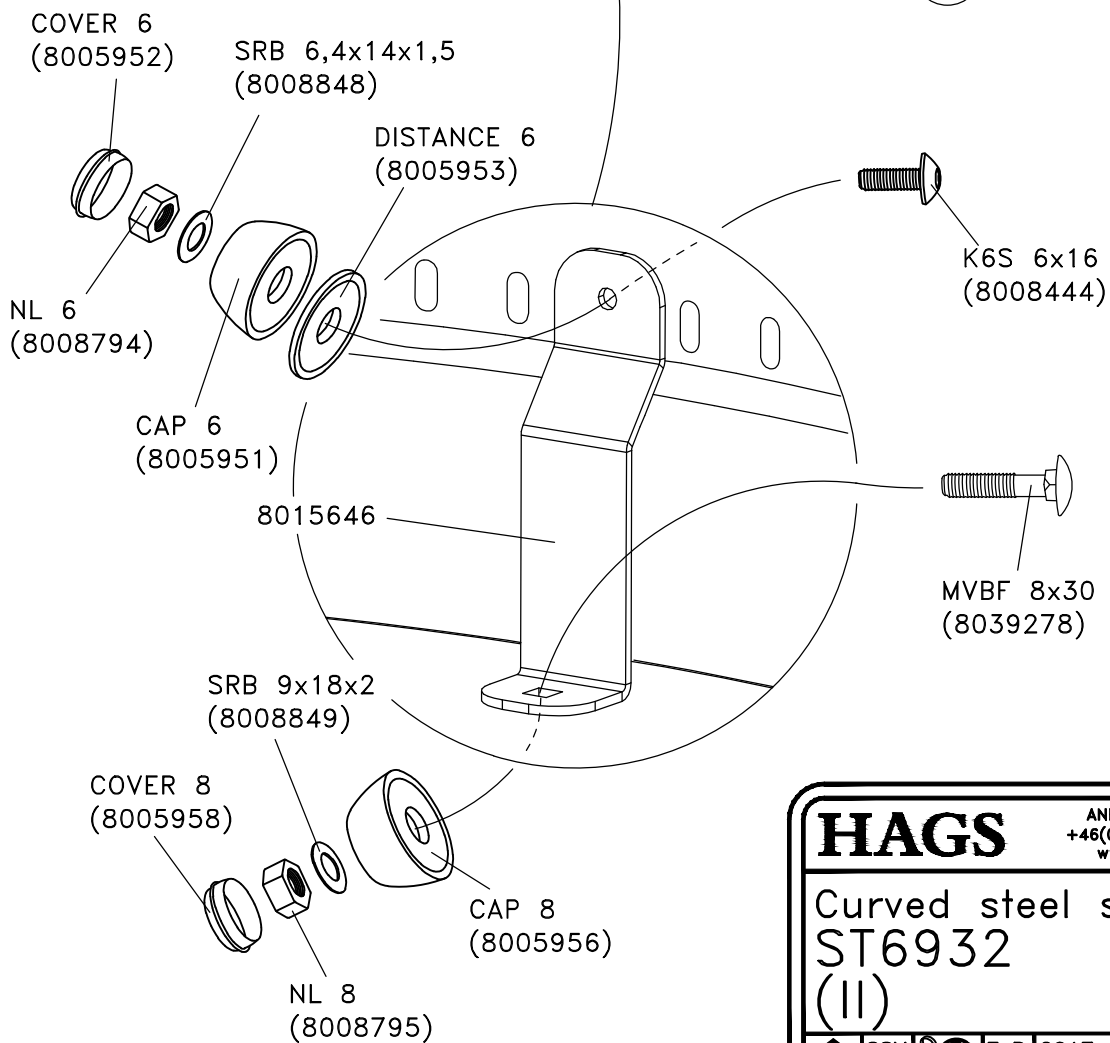

TYPE	ART.NO
 0,72x0,93m	8013323
 0,66x0,66x0,02m	8066230

HAGS ANEBY, SWEDEN
+46(0)380-47300
www.hags.com

Curved steel screen
ST6932
(1)

SSV ToB 2017-10-19 1

④

HAGS		ANEBY, SWEDEN	
		+46(0)380-47300	
		www.hags.com	
Curved steel screen			
ST6932			
(II)			
	SSV		ToB 2017-10-19 1