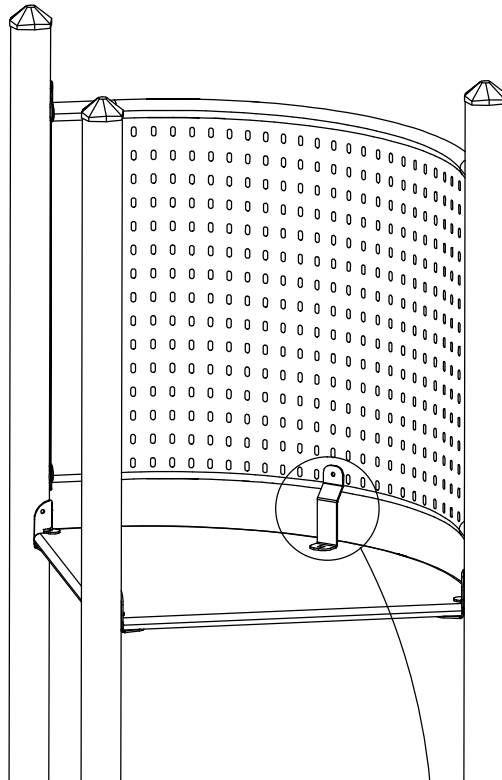

TYPE	ART.NO
 0,72x0,93m	8013323
 0,66x0,66x0,02m	8066230

HAGS ANEBY, SWEDEN
+46(0)380-47300
www.hags.com

Curved steel screen
ST6932
(1)

SSV ToB 2017-10-19 1

④

HAGS		ANEBY, SWEDEN	
		+46(0)380-47300	
		www.hags.com	
Curved steel screen			
ST6932			
(II)			
	SSV		ToB 2017-10-19 1