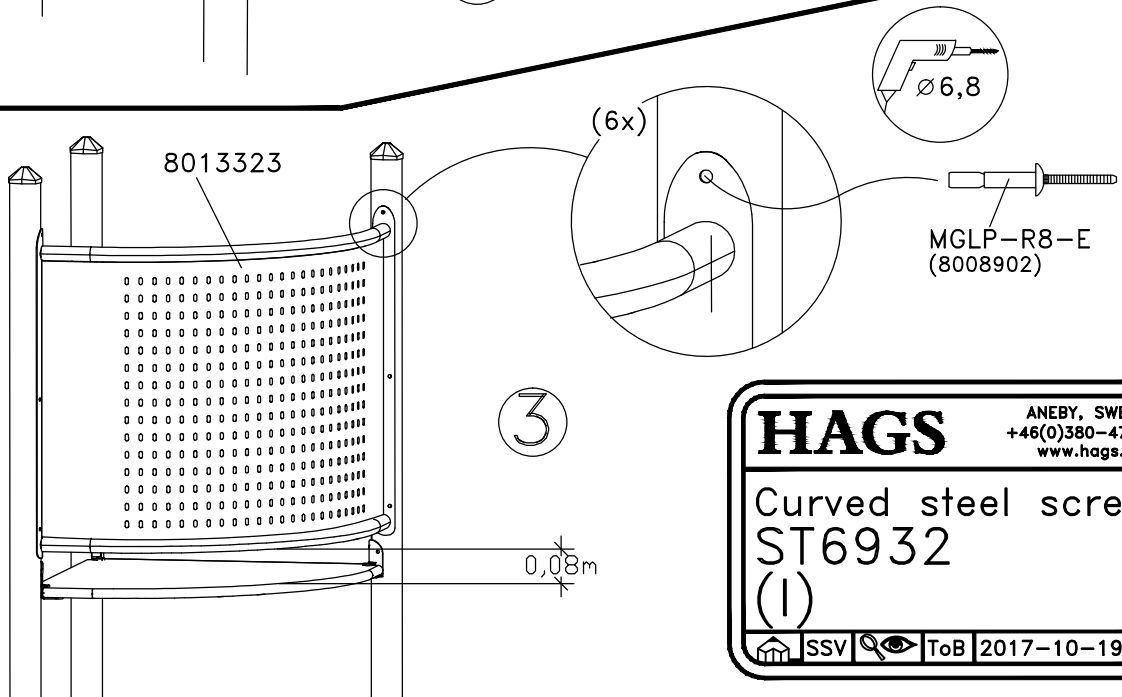

TYPE	ART.NO
 0,72x0,93m	8013323
 0,66x0,66x0,02m	8066230

HAGS ANEBY, SWEDEN
+46(0)380-47300
www.hags.com

Curved steel screen
ST6932
(1)

SSV ToB 2017-10-19 1

④

HAGS		ANEBY, SWEDEN	
		+46(0)380-47300	
		www.hags.com	
Curved steel screen			
ST6932			
(II)			
	SSV		ToB 2017-10-19 1