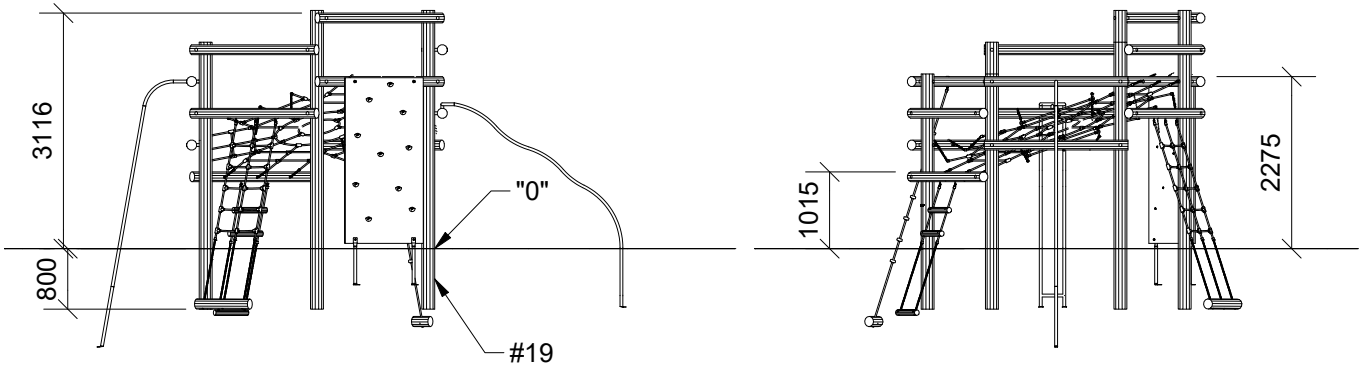

QTY	PART NO	DESCRIP.
1	D10021	Ladder
1	D11978	Taifun net ladder, 1800mm
1	LE15064	1250x2500x21mm
1	LE20366	Taifun
1	LE20370	Sliding pole
1	LE20372	Slide tubes
1	LE26000	Taifun