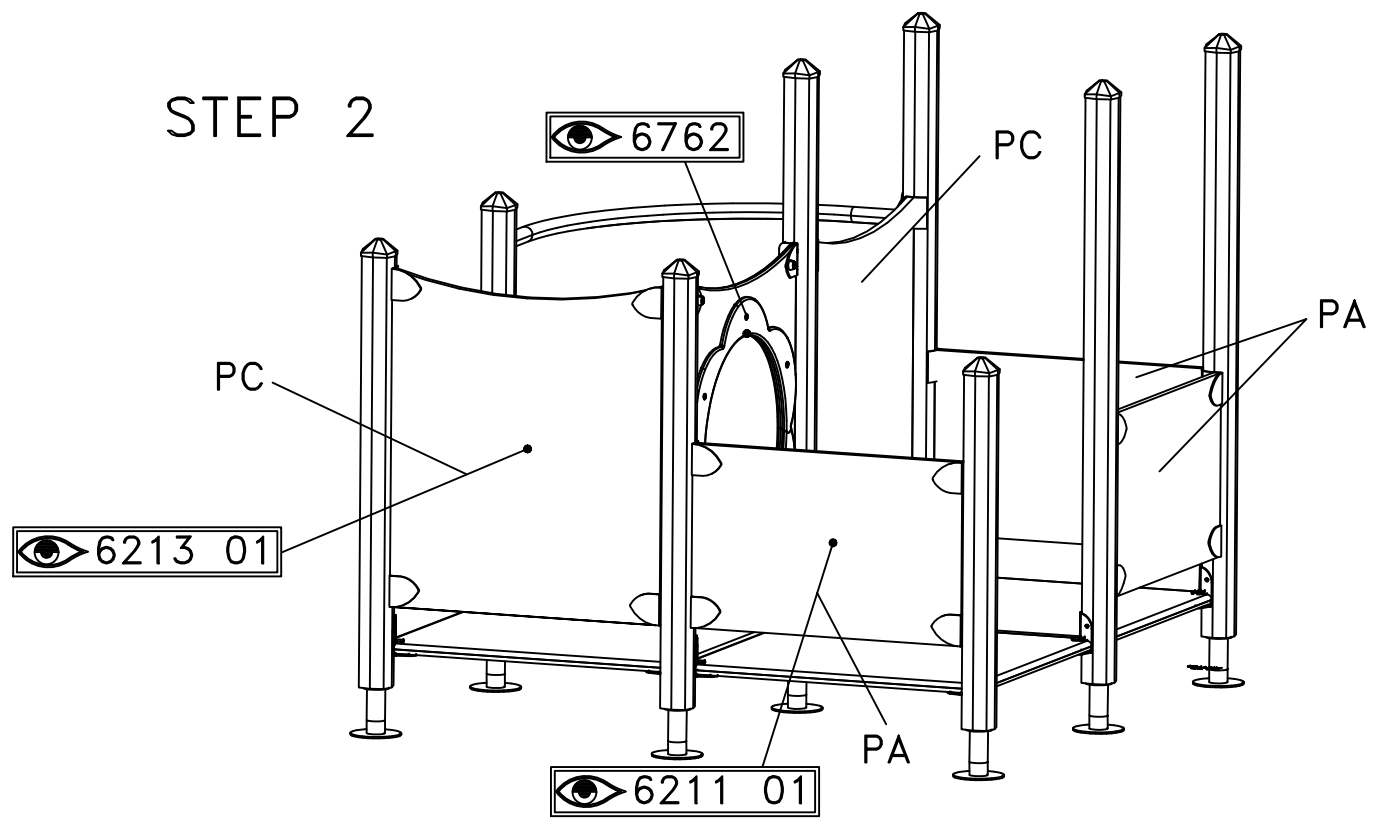

HAGS ANEBY, SWEDEN
+46(0)380-47300
www.hags.com

UniMini Abby
MASW40471
2/2

JW JW 2022-03-10 2