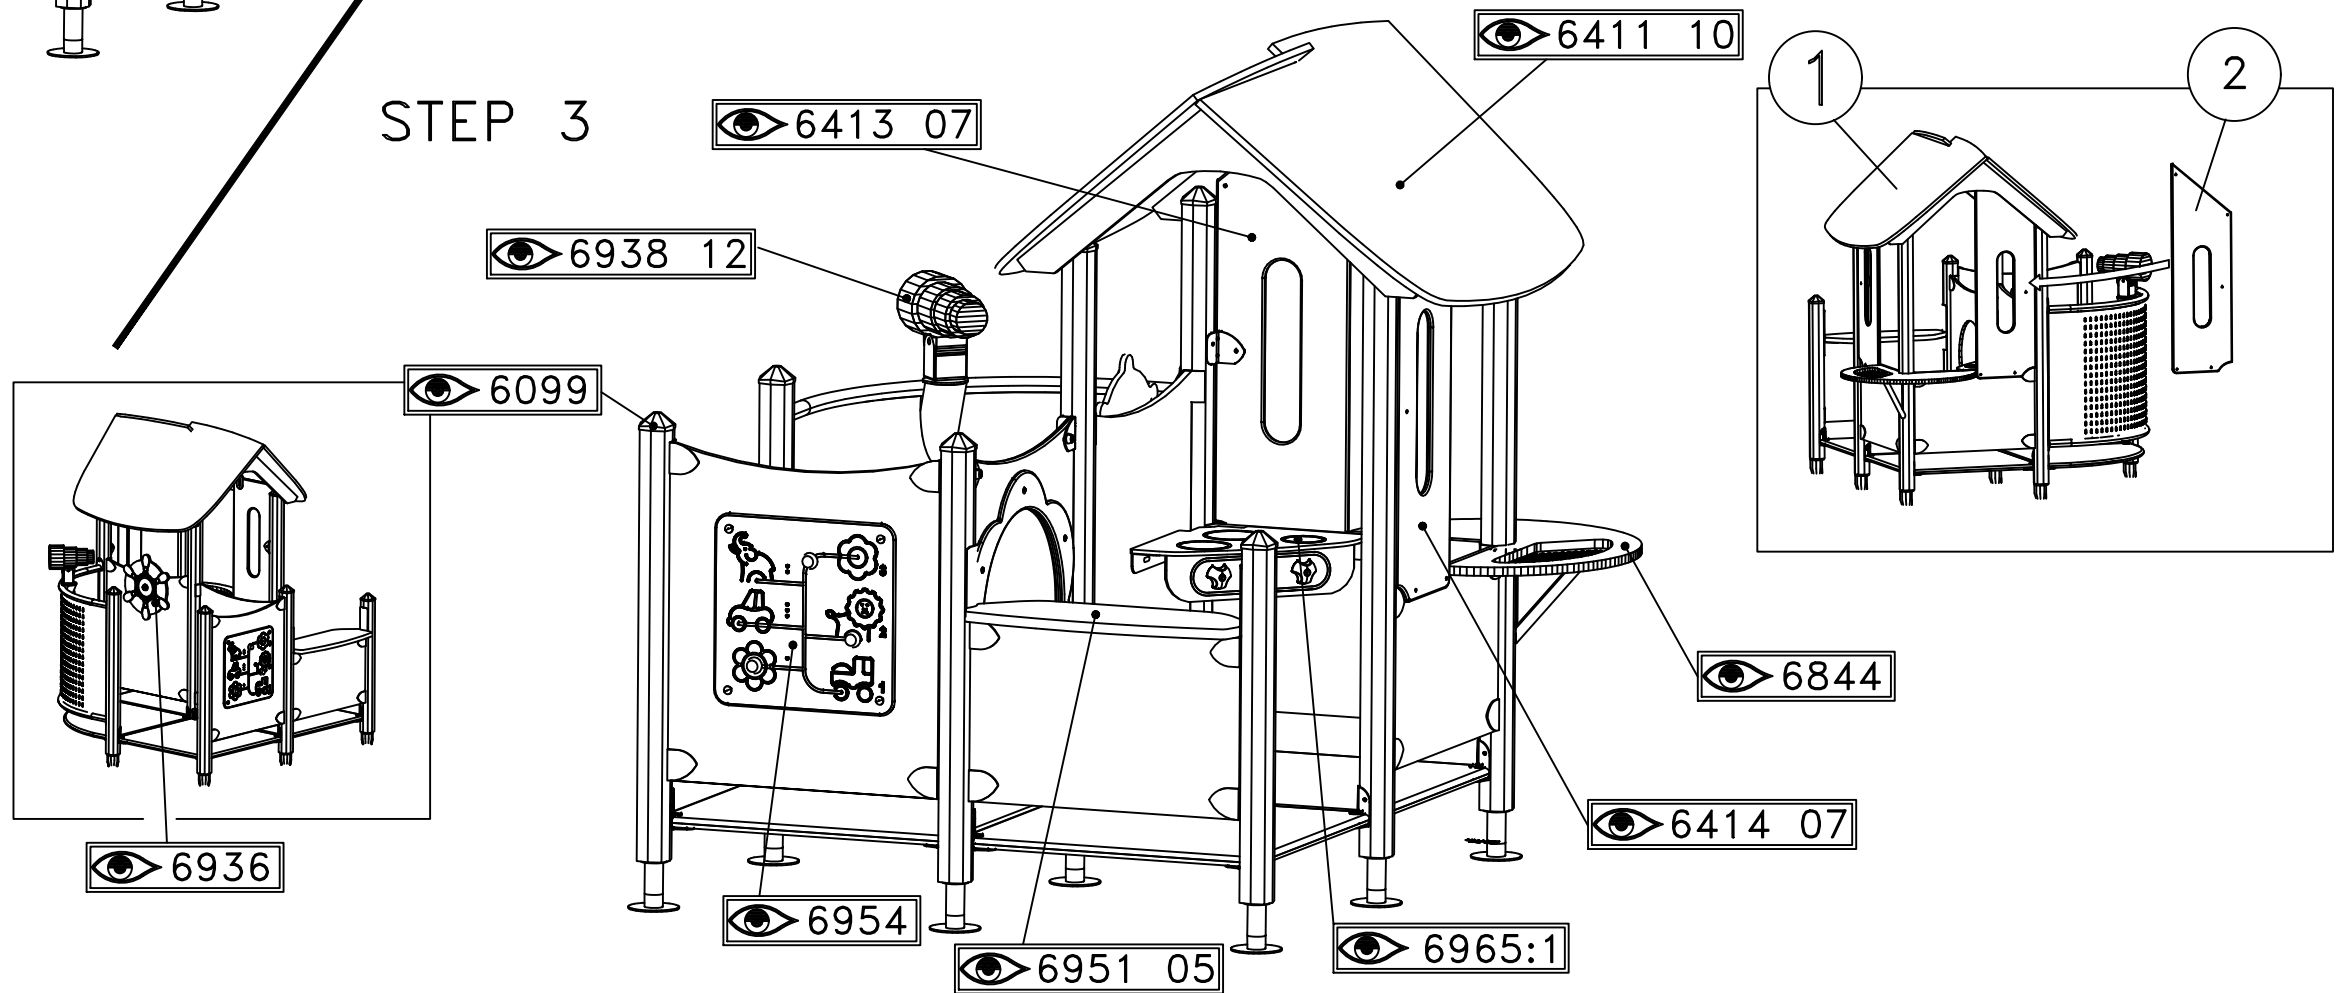

HAGS ANEBY, SWEDEN
+46(0)380-47300
www.hags.com

UniMini Abby
MASW40471
2/2

JW JW 2022-03-10 2