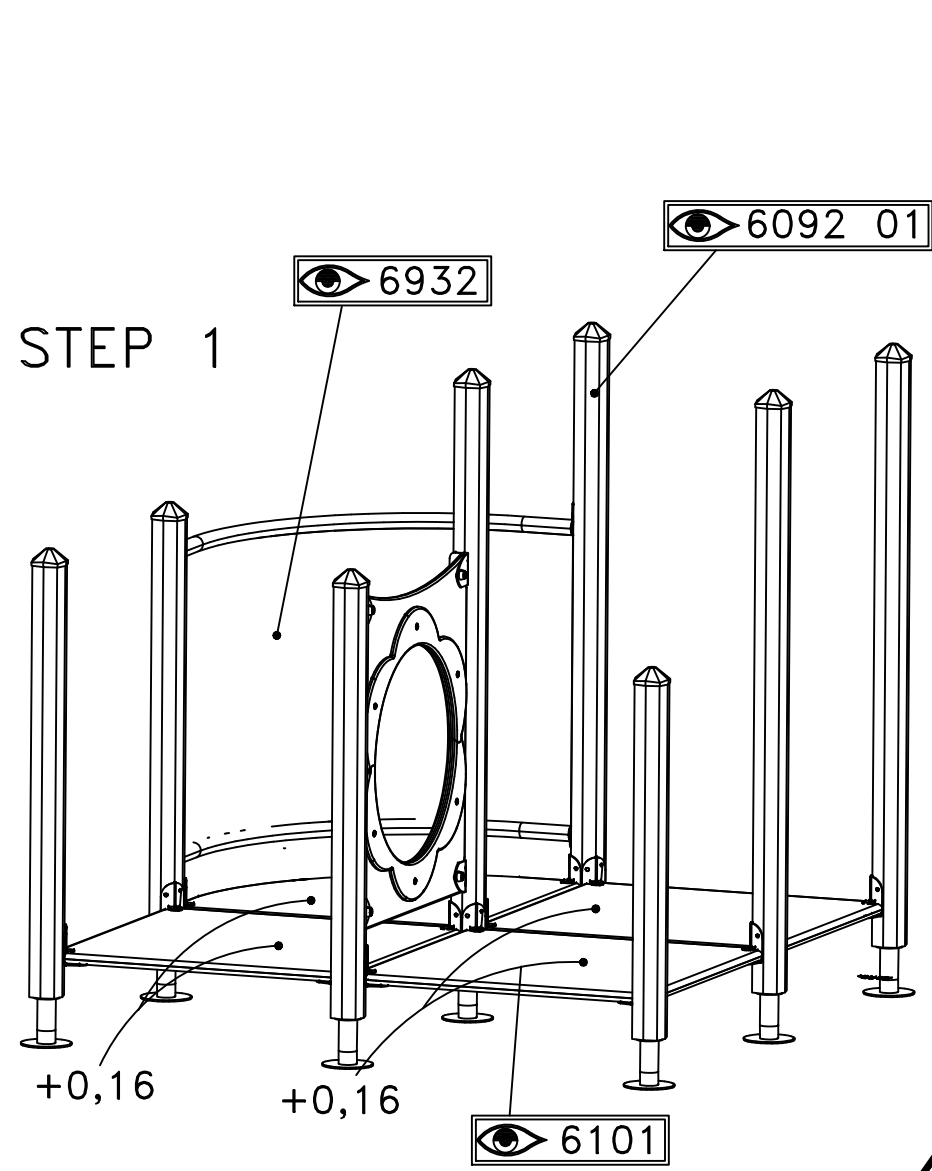

HAGS ANEBY, SWEDEN
+46(0)380-47300
www.hags.com

UniMini Abby
MASW40471
2/2

JW JW 2022-03-10 2