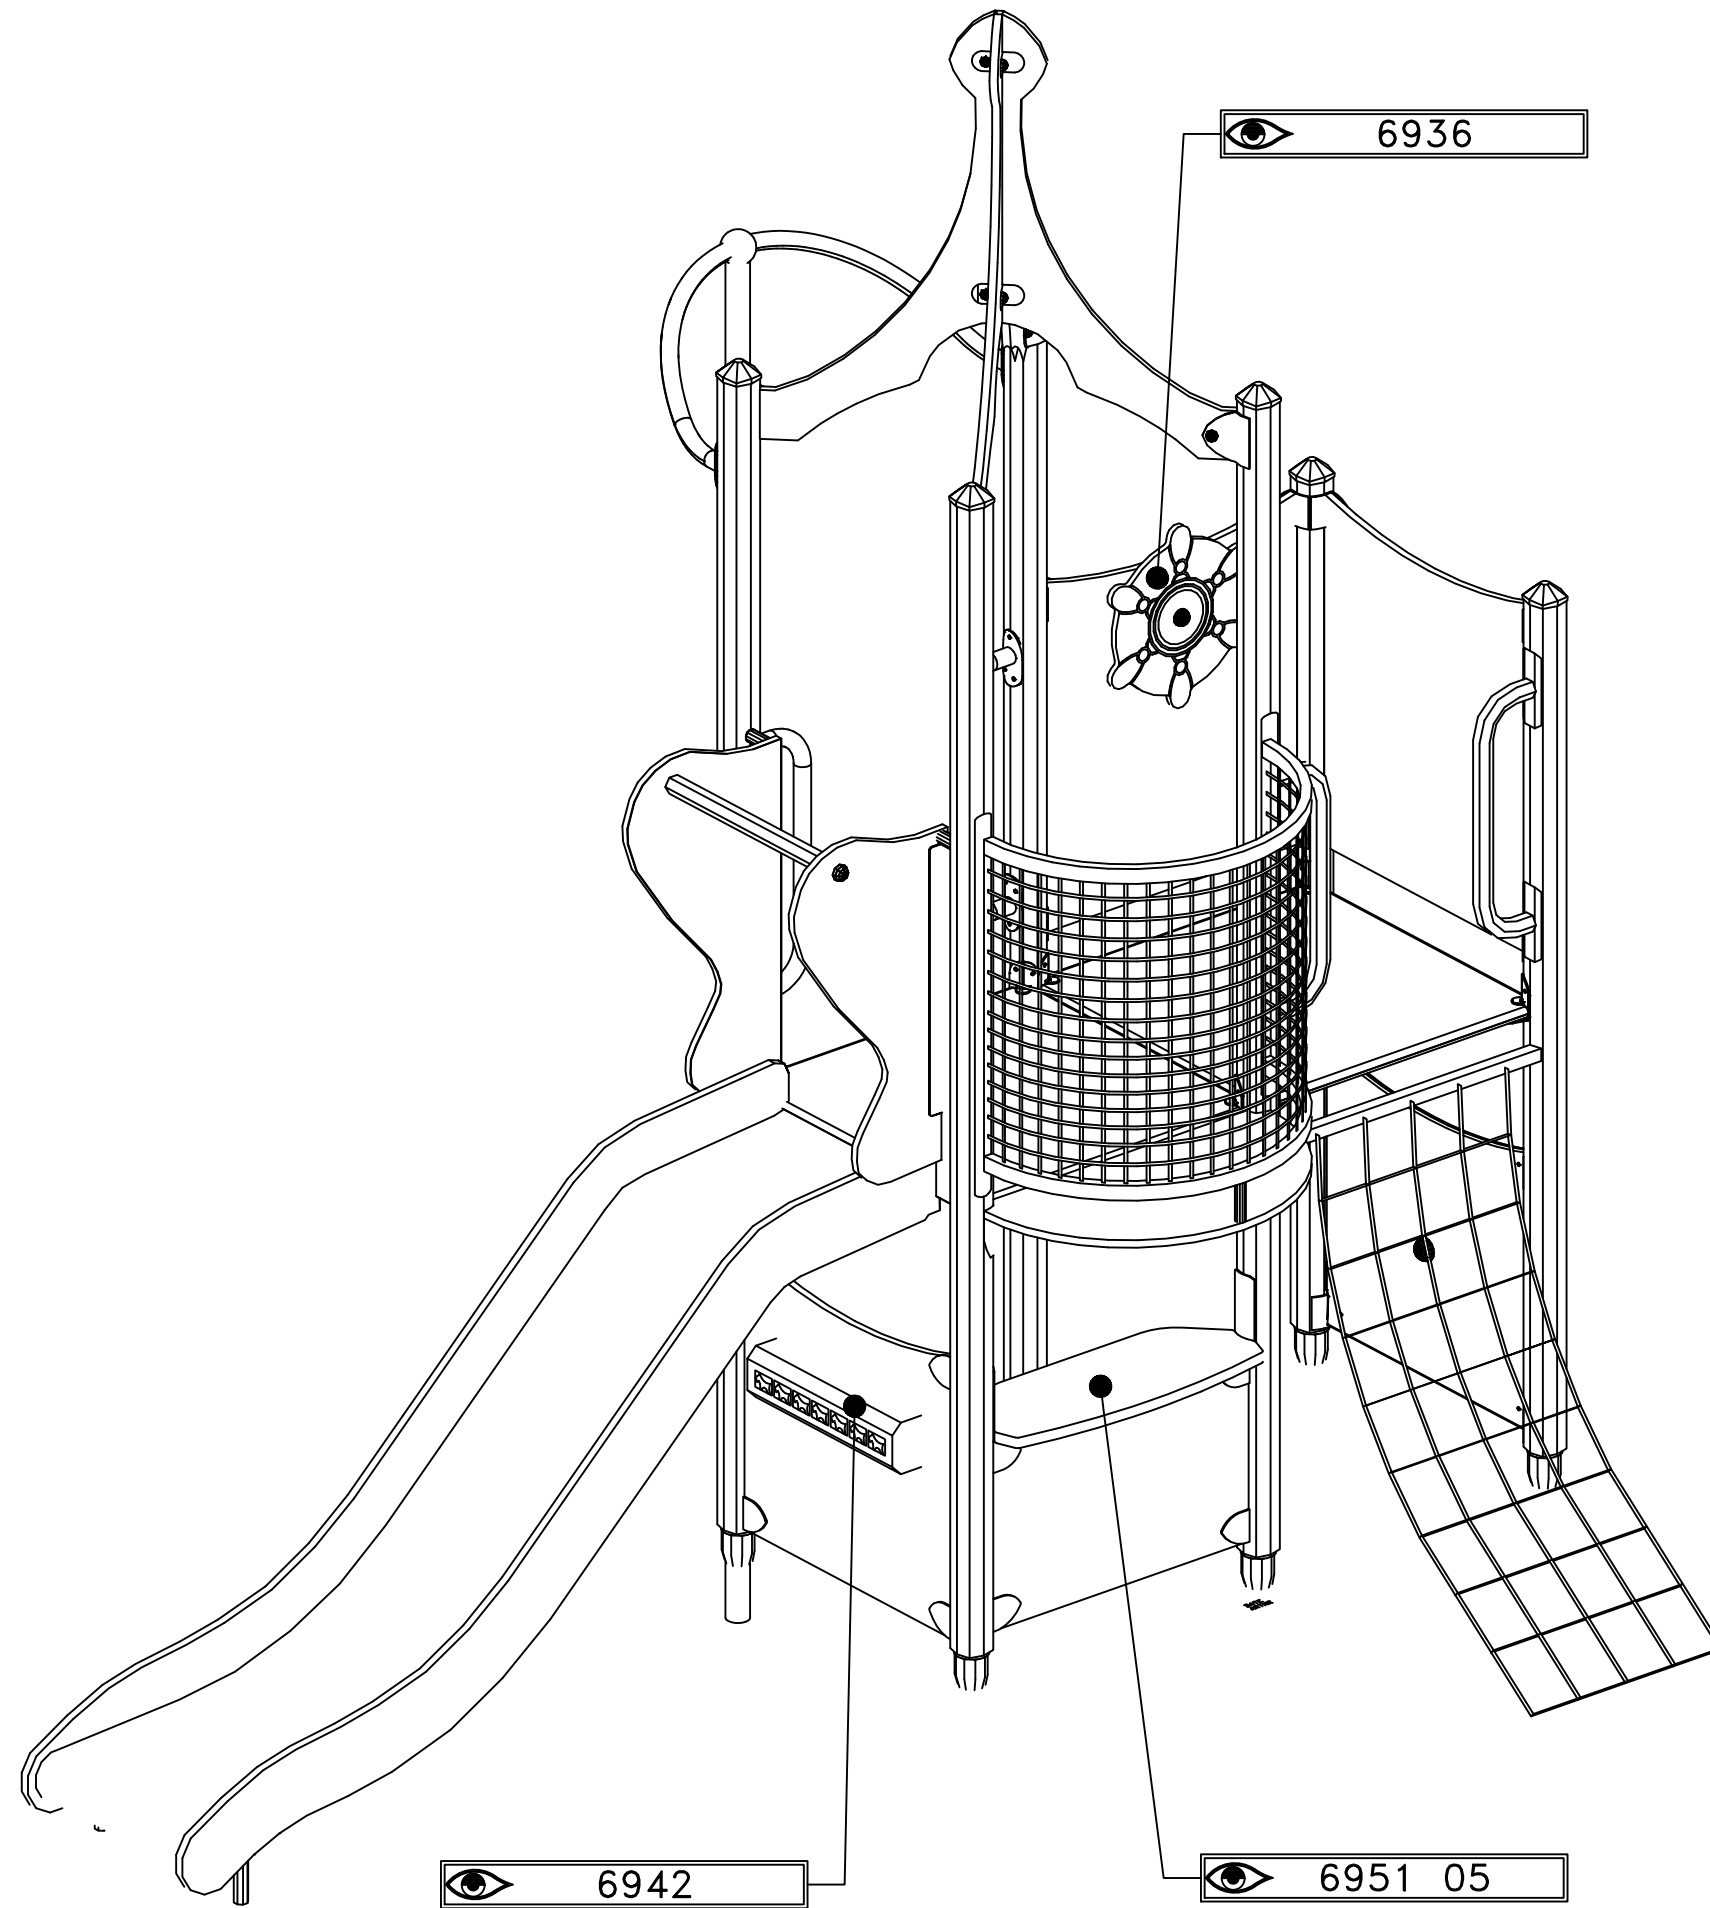

STEP 3

HAGS ANEBY, SWEDEN
+46(0)380-47300
www.hags.com

UniMini Rya
MASW40475
3/3

🏠 JW 🔍 JW 2022-01-26 3