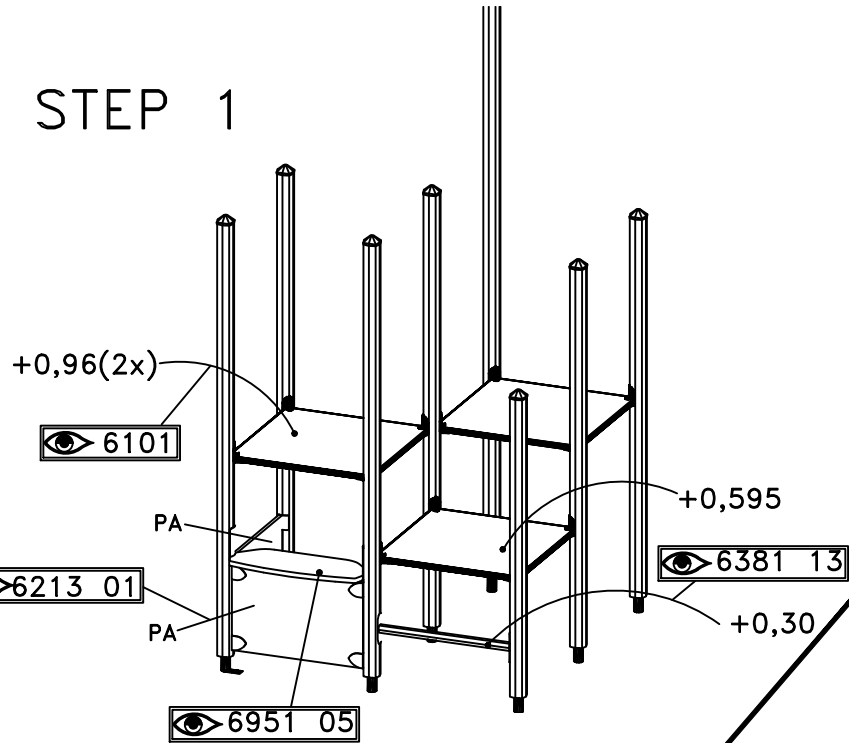

≤1,00m

≥EN 1176

STEP 1

STEP 3

STEP 2

HAGS ANEBY, SWEDEN
 +46(0)380-47300
 www.hags.com

UniMini Imse
 MASW40485
 2/2

JW JW 2022-02-25 3