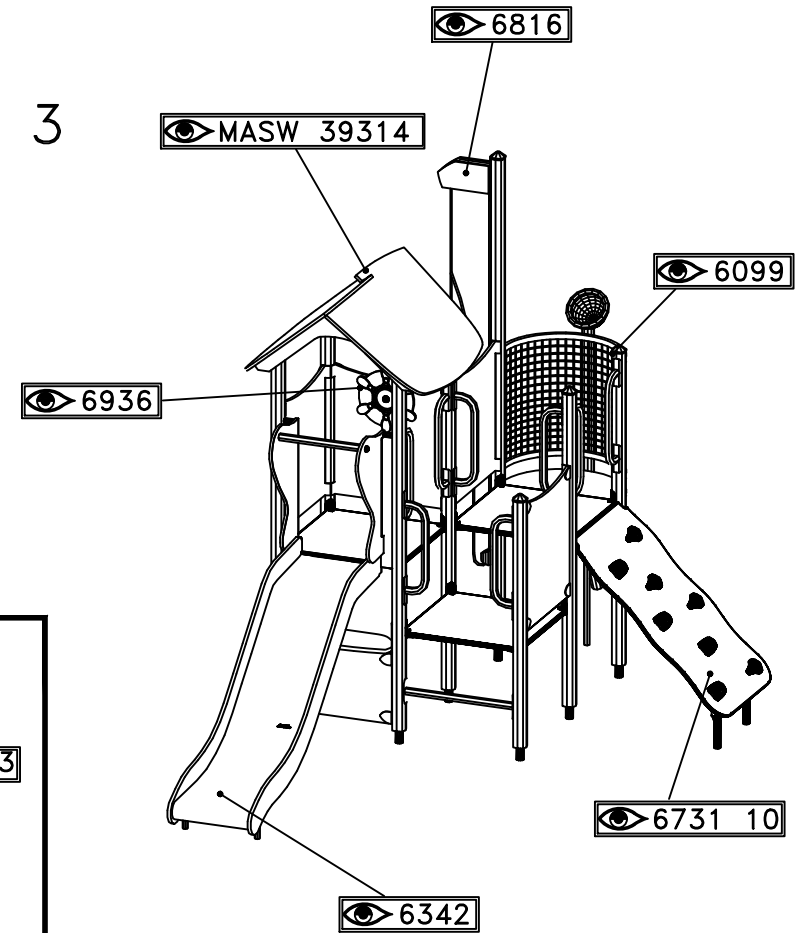

≤1,00m

≥EN 1176

STEP 1

STEP 3

STEP 2

HAGS ANEBY, SWEDEN
 +46(0)380-47300
 www.hags.com

UniMini Imse
 MASW40485
 2/2

JW JW 2022-02-25 3