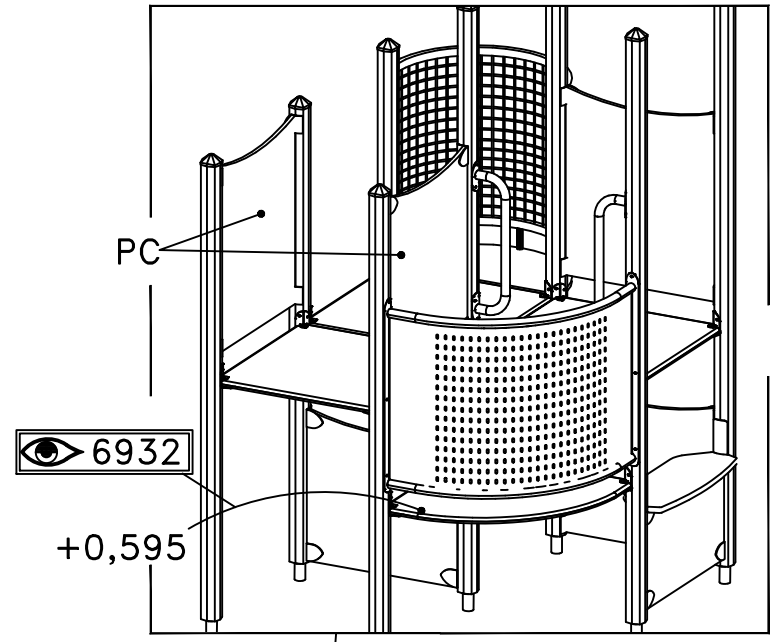

STEP 2

HAGS ANEBY, SWEDEN
+46(0)380-47300
www.hags.com

UniMini Cantoni
MASW40488
2/3

CCW JW 2023-06-01 6