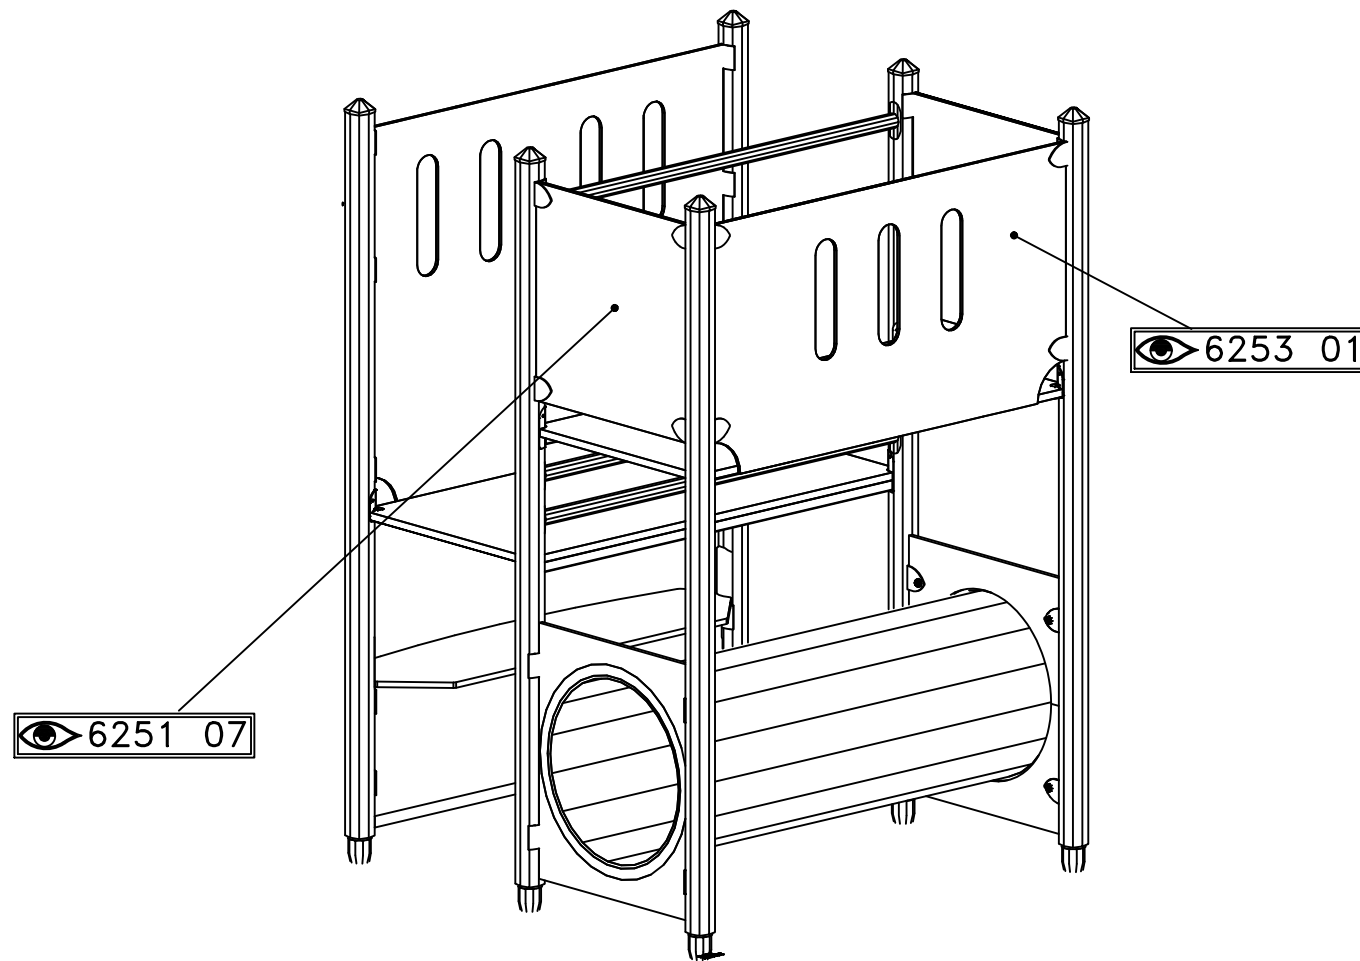

STEP 2

HAGS ANEBY, SWEDEN
+46(0)380-47300
www.hags.com

UniMini Umber
MASW40521
2/3

JW JW 2022-01-26 4