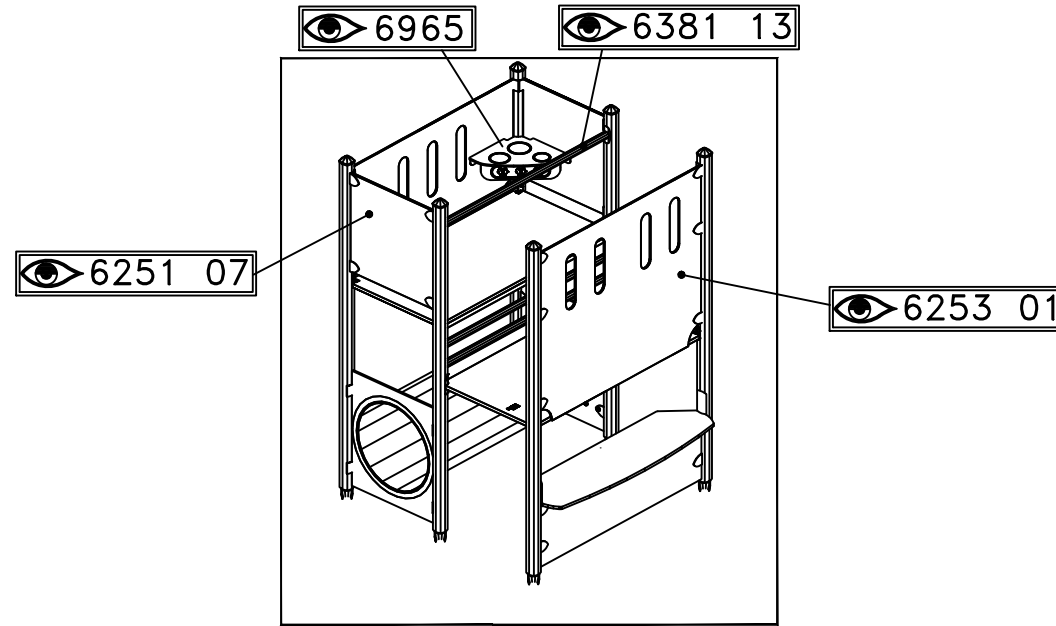

STEP 2

HAGS ANEBY, SWEDEN
+46(0)380-47300
www.hags.com

UniMini Umber
MASW40521
2/3

JW JW 2022-01-26 4