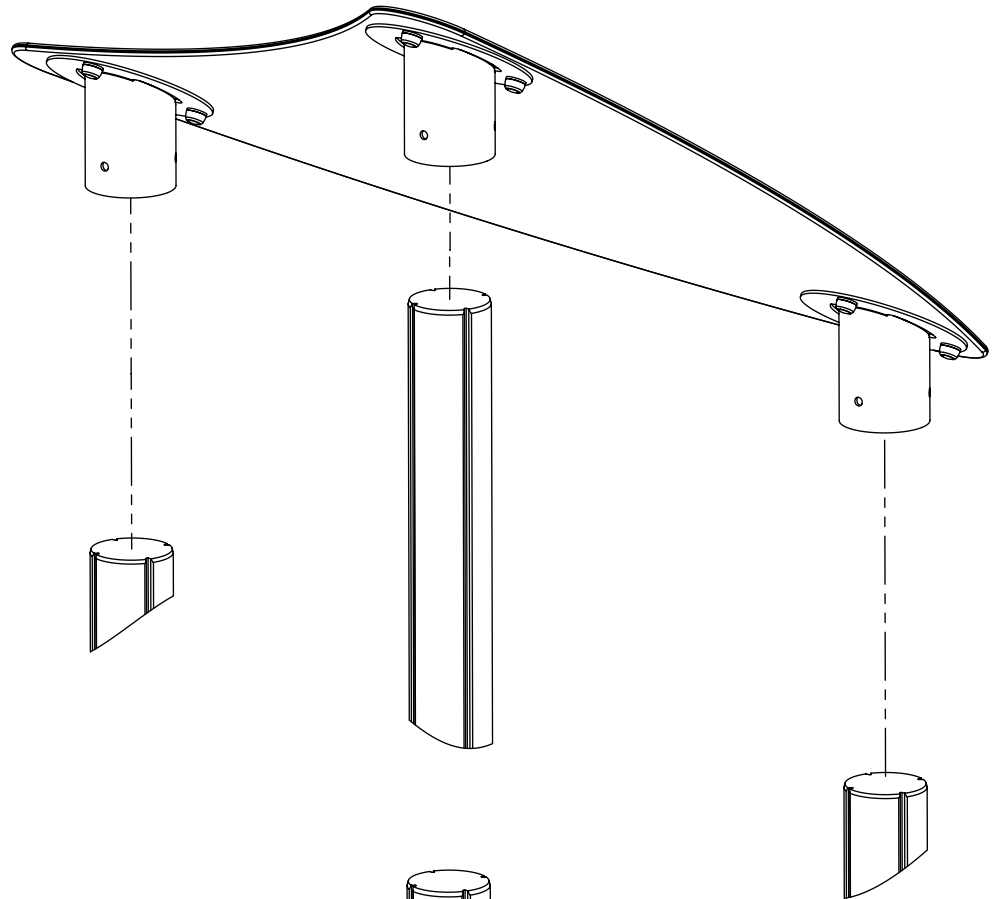

2A

WOODEN
POST

3A

WOODEN
POST