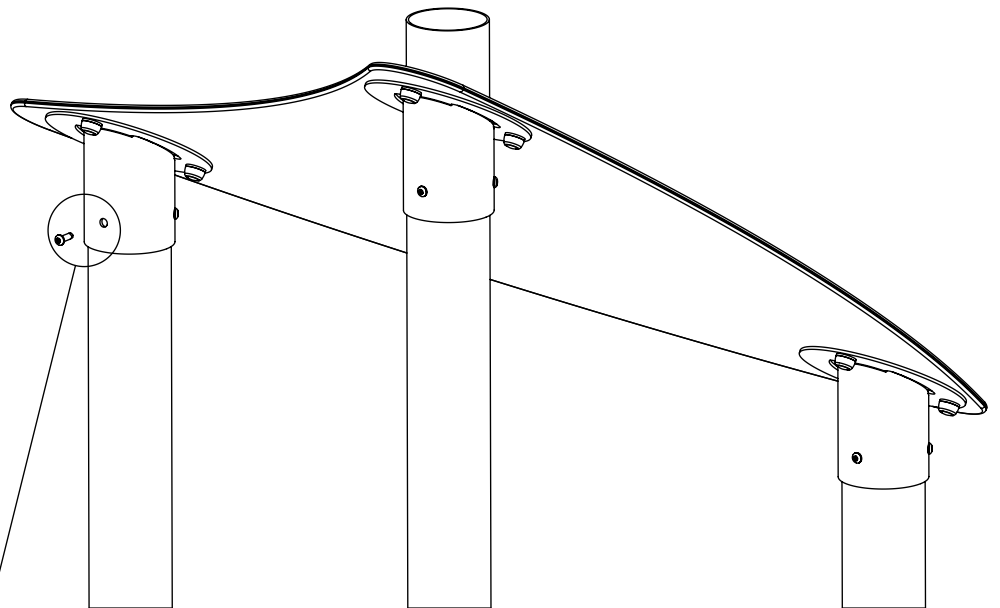

ANEBY, SWEDEN
+46(0)380-
47300
www.hags.com

Sail Roof w Post entry
MASW34376
2 (3)

NR.	Description MA	Item Number	Qty
1	8x21,4x4,5 mm	261817	9
2	TKFT 8x60 mm	310510	9

2B

STEEL
POST

3B

STEEL
POST

250

MAX 400 rpm

HAGS

ANEBY, SWEDEN
+46(0)380-
47300
www.hags.com

Sail Roof w Post entry

MASW34376

3 (3)

NR.	Description MA	Item Number	QTY.
1	Screw, thr-forming M8x25-8.8- (ISO7380)	8008506	9