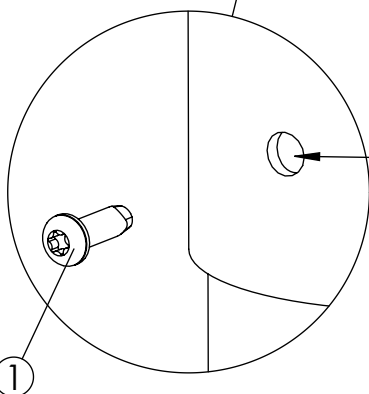

ANEBY, SWEDEN
+46(0)380-
47300
www.hags.com

Sail Roof w Post entry
MASW34376
2 (3)

NR.	Description MA	Item Number	Qty
1	8x21,4x4,5 mm	261817	9
2	TKFT 8x60 mm	310510	9

2B

STEEL
POST

3B

STEEL
POST

250

MAX 400 rpm

HAGS

ANEBY, SWEDEN
+46(0)380-
47300
www.hags.com

Sail Roof w Post entry

MASW34376

3 (3)

NR.	Description MA	Item Number	QTY.
1	Screw, thr-forming M8x25-8.8- (ISO7380)	8008506	9