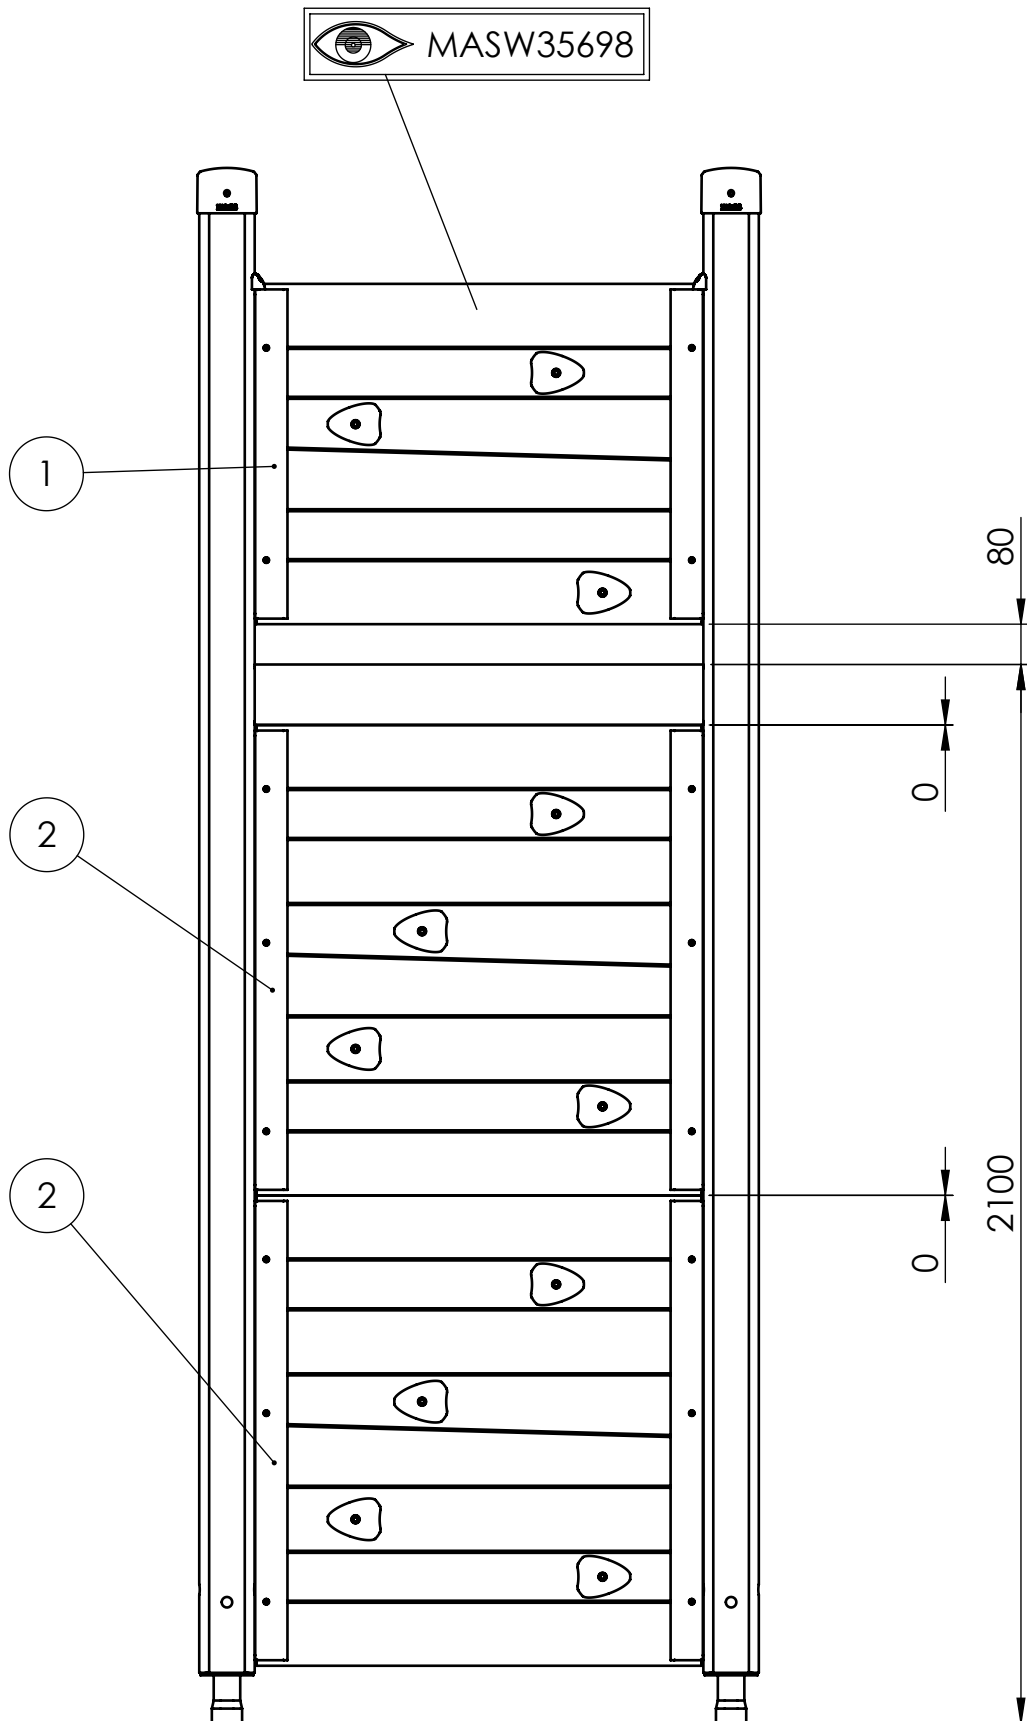

NR.	Description MA	Qty
1	Barrier Wood w Climbing grip 890x318	1
2	Barrier Wood w Climbing grip 890x675	1
3	Barrier Wood w Climbing grip 890x933	1

HAGS ANEBY, SWEDEN
+46(0)380-47300
www.hags.com

Climbing wall
MASW36784
2 (4)

TB
 ToB
 2015-02-24 | 0

NR.	Description MA	QTY.
1	Barrier Wood w Climbing grip 890x318	2
2	Barrier Wood w Climbing grip 890x675	1
3	Barrier Wood w Climbing grip 890x933	1

HAGS

ANEBY, SWEDEN
+46(0)380-47300
www.hags.com

Climbing wall
MASW36784
3 (4)

NR.	Description MA	QTY.
1	Barrier Wood w Climbing grip 890x675	1
2	Barrier Wood w Climbing grip 890x933	2

HAGS ANEBY, SWEDEN
+46(0)380-47300
www.hags.com

Climbing wall
MASW36784
4 (4)