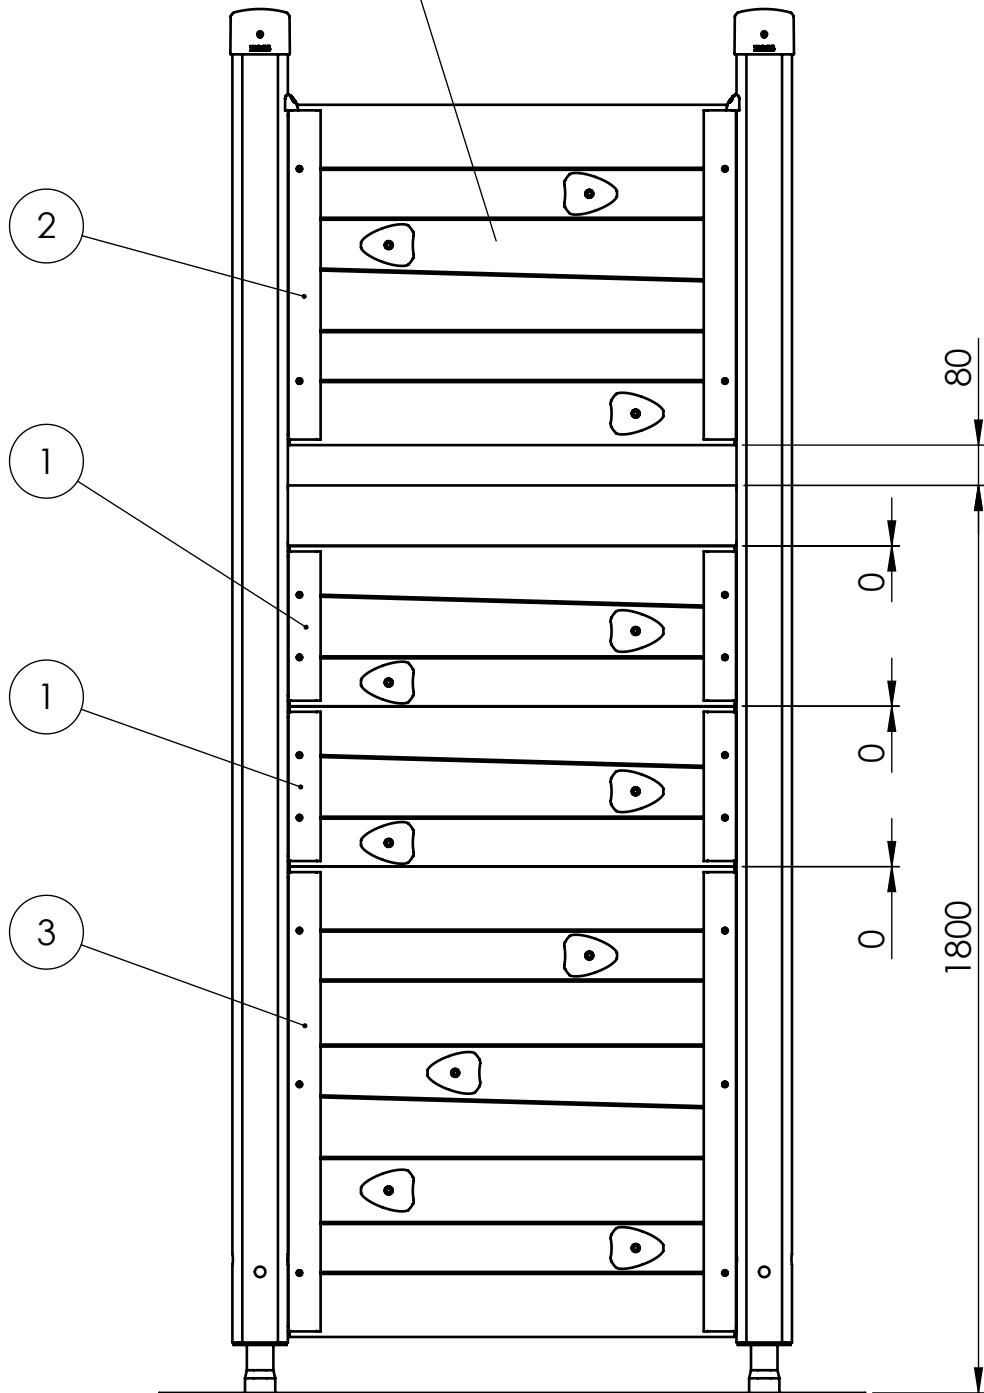

NR.	Description MA	QTY.
1	Barrier Wood w Climbing grip 890x318	2
2	Barrier Wood w Climbing grip 890x675	1
3	Barrier Wood w Climbing grip 890x933	1

HAGS

ANEBY, SWEDEN
+46(0)380-47300
www.hags.com

Climbing wall
MASW36784
3 (4)