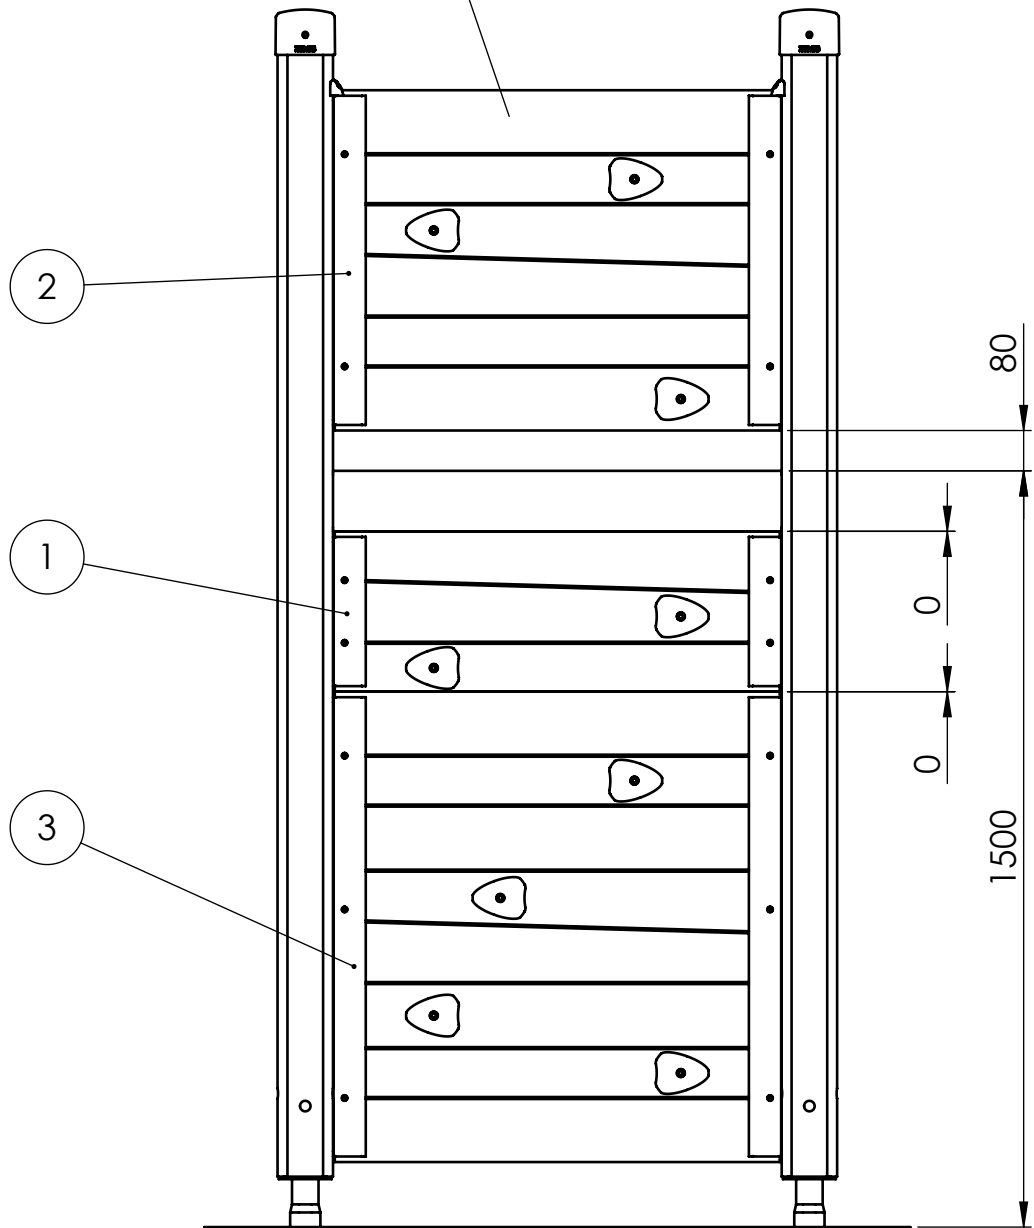

NR.	Description MA	QTY.
1	Barrier Wood w Climbing grip 890x675	1
2	Barrier Wood w Climbing grip 890x933	1

HAGS					ANEBY, SWEDEN +46(0)380- 47300 www.hags.com	
Climbing wall						
MASW36784						
1 (4)						
	TB		ToB	2015-02-24	0	

NR.	Description MA	Qty
1	Barrier Wood w Climbing grip 890x318	1
2	Barrier Wood w Climbing grip 890x675	1
3	Barrier Wood w Climbing grip 890x933	1

HAGS ANEBY, SWEDEN
+46(0)380-47300
www.hags.com

Climbing wall
MASW36784
2 (4)