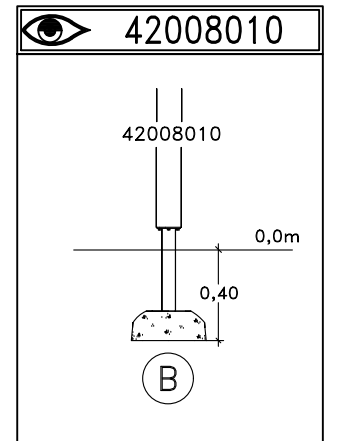

[m]

HAGS ANEBY, SWEDEN
+46(0)380-47300
www.hags.com

UniPlay Bihar
MASW65164
2/11

JW JW 2023-06-09 1