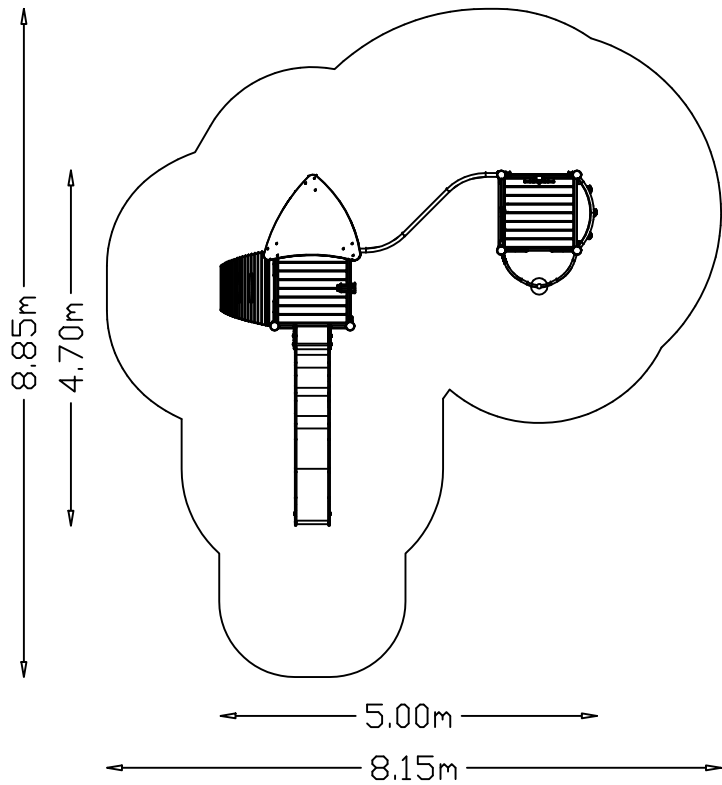

UniPlay Aureli

1,0m 5,0m

[m]

45 m²

HAGS ANEBY, SWEDEN
+46(0)380-47300
www.hags.com

UniPlay Aureli
MASW65266
1/6

LN LN 2022-11-16 1

29h