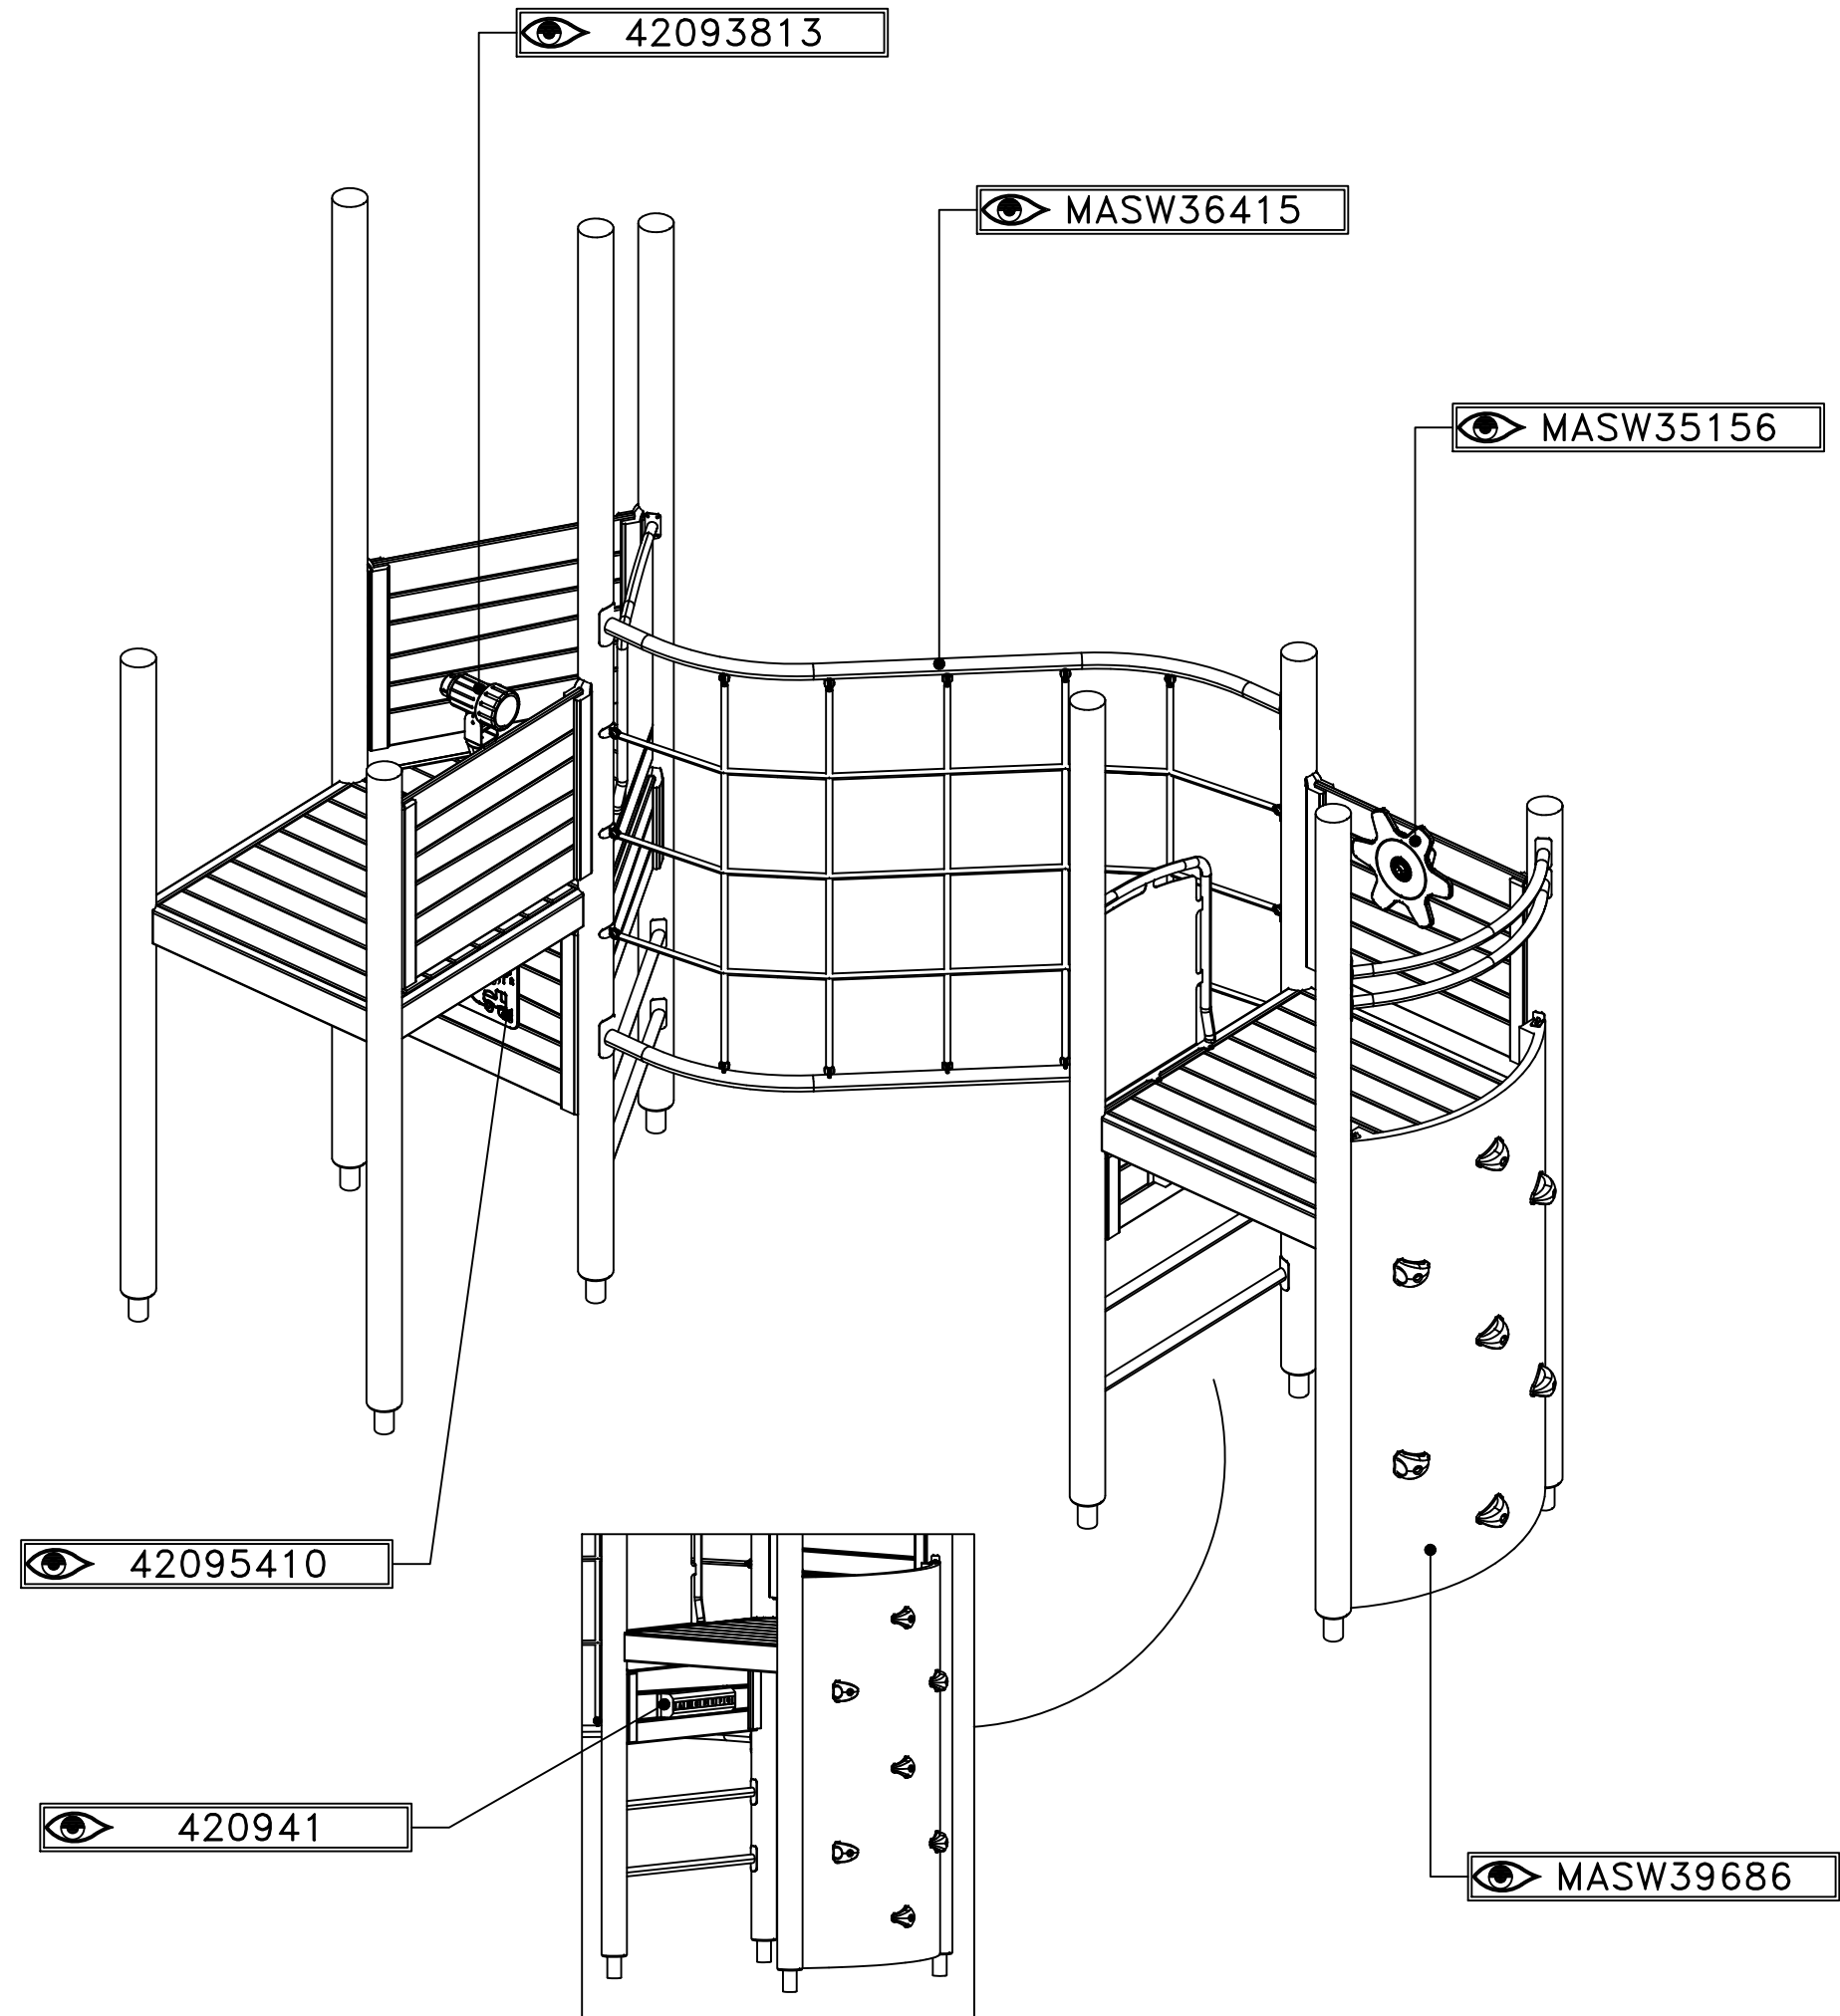

[m]

HAGS ANEBY, SWEDEN
+46(0)380-47300
www.hags.com

UniPlay Aureli
MASW65266
4/6

LN LN 2022-11-16 1

STEP 3

[m]

HAGS ANEBY, SWEDEN
+46(0)380-47300
www.hags.com

UniPlay Aureli
MASW65266
5/6