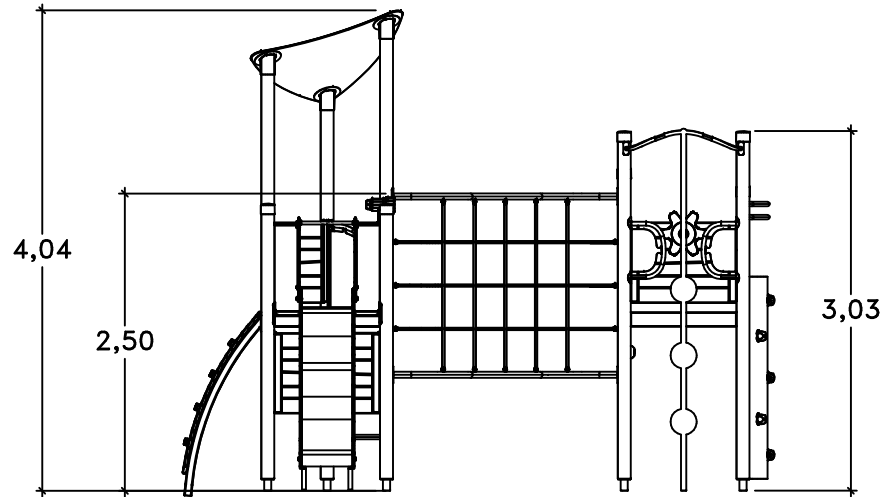

UniPlay Aureli

1,0m 5,0m

[m]

45 m²

HAGS ANEBY, SWEDEN
+46(0)380-47300
www.hags.com

UniPlay Aureli
MASW65266
1/6

LN LN 2022-11-16 1

29h