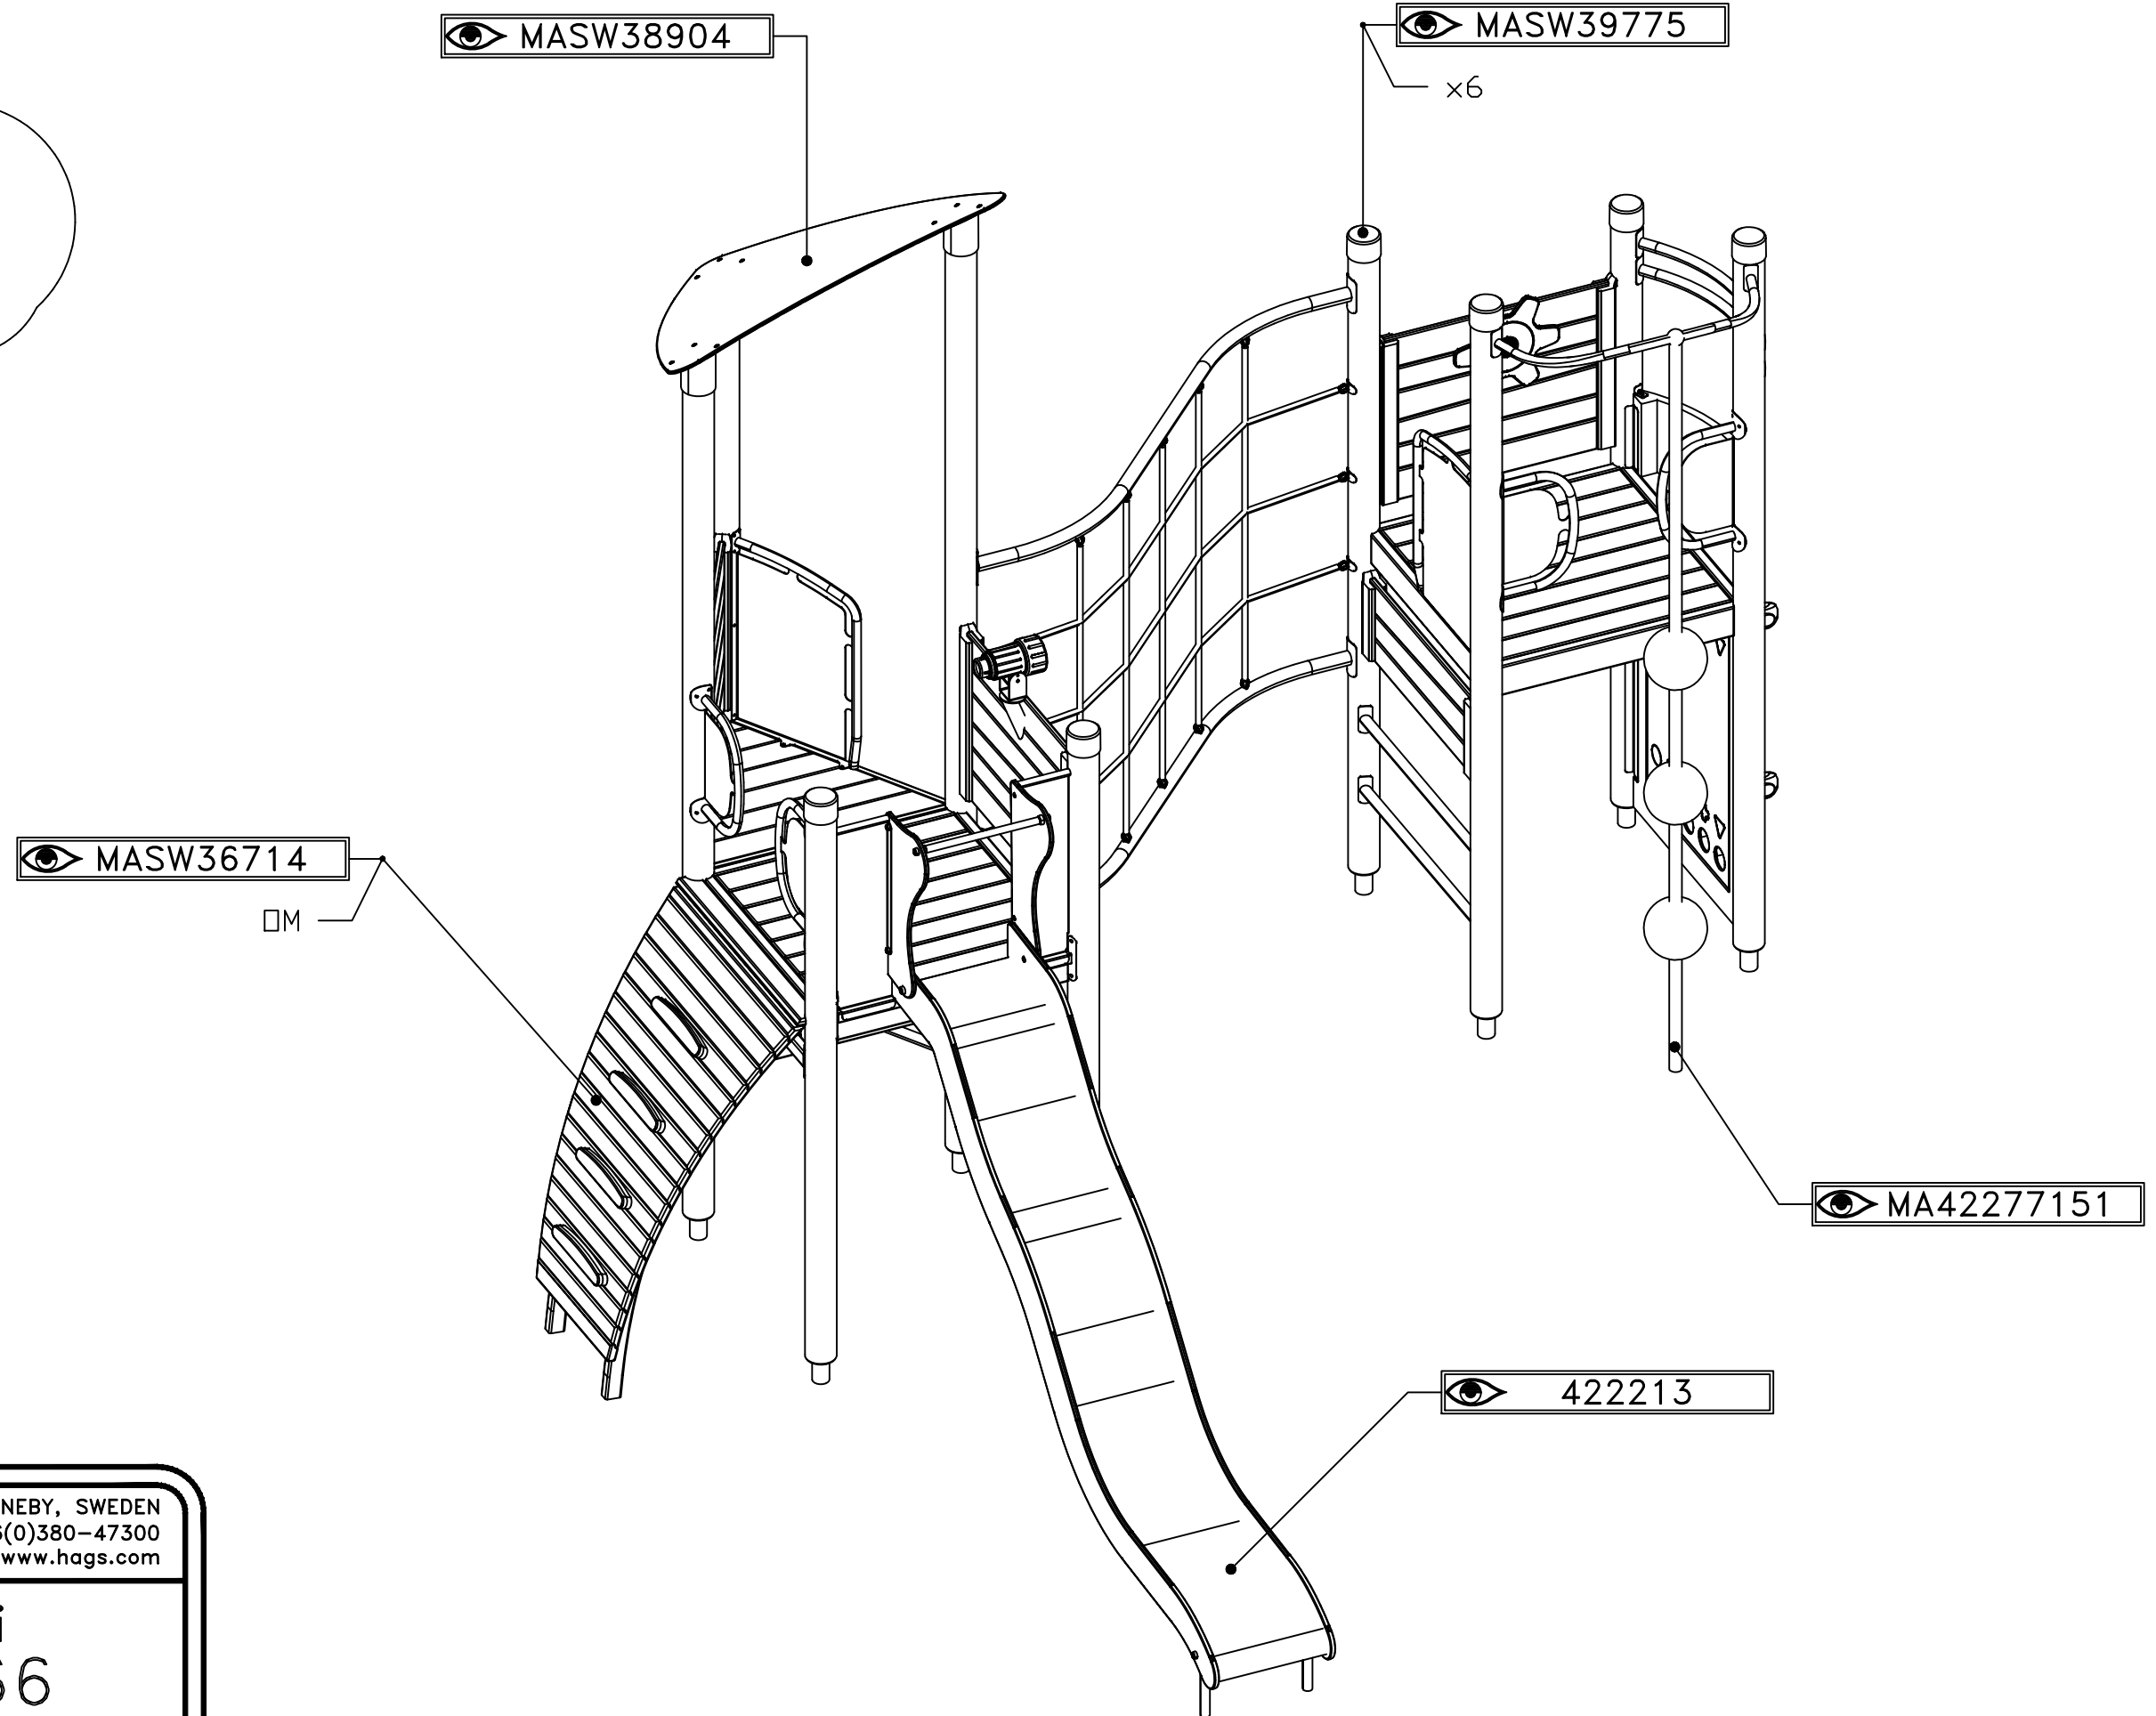

STEP 4

[m]

HAGS ANEBY, SWEDEN
+46(0)380-47300
www.hags.com

UniPlay Aureli
MASW65266
6 / 6

LN LN 2022-11-16 1