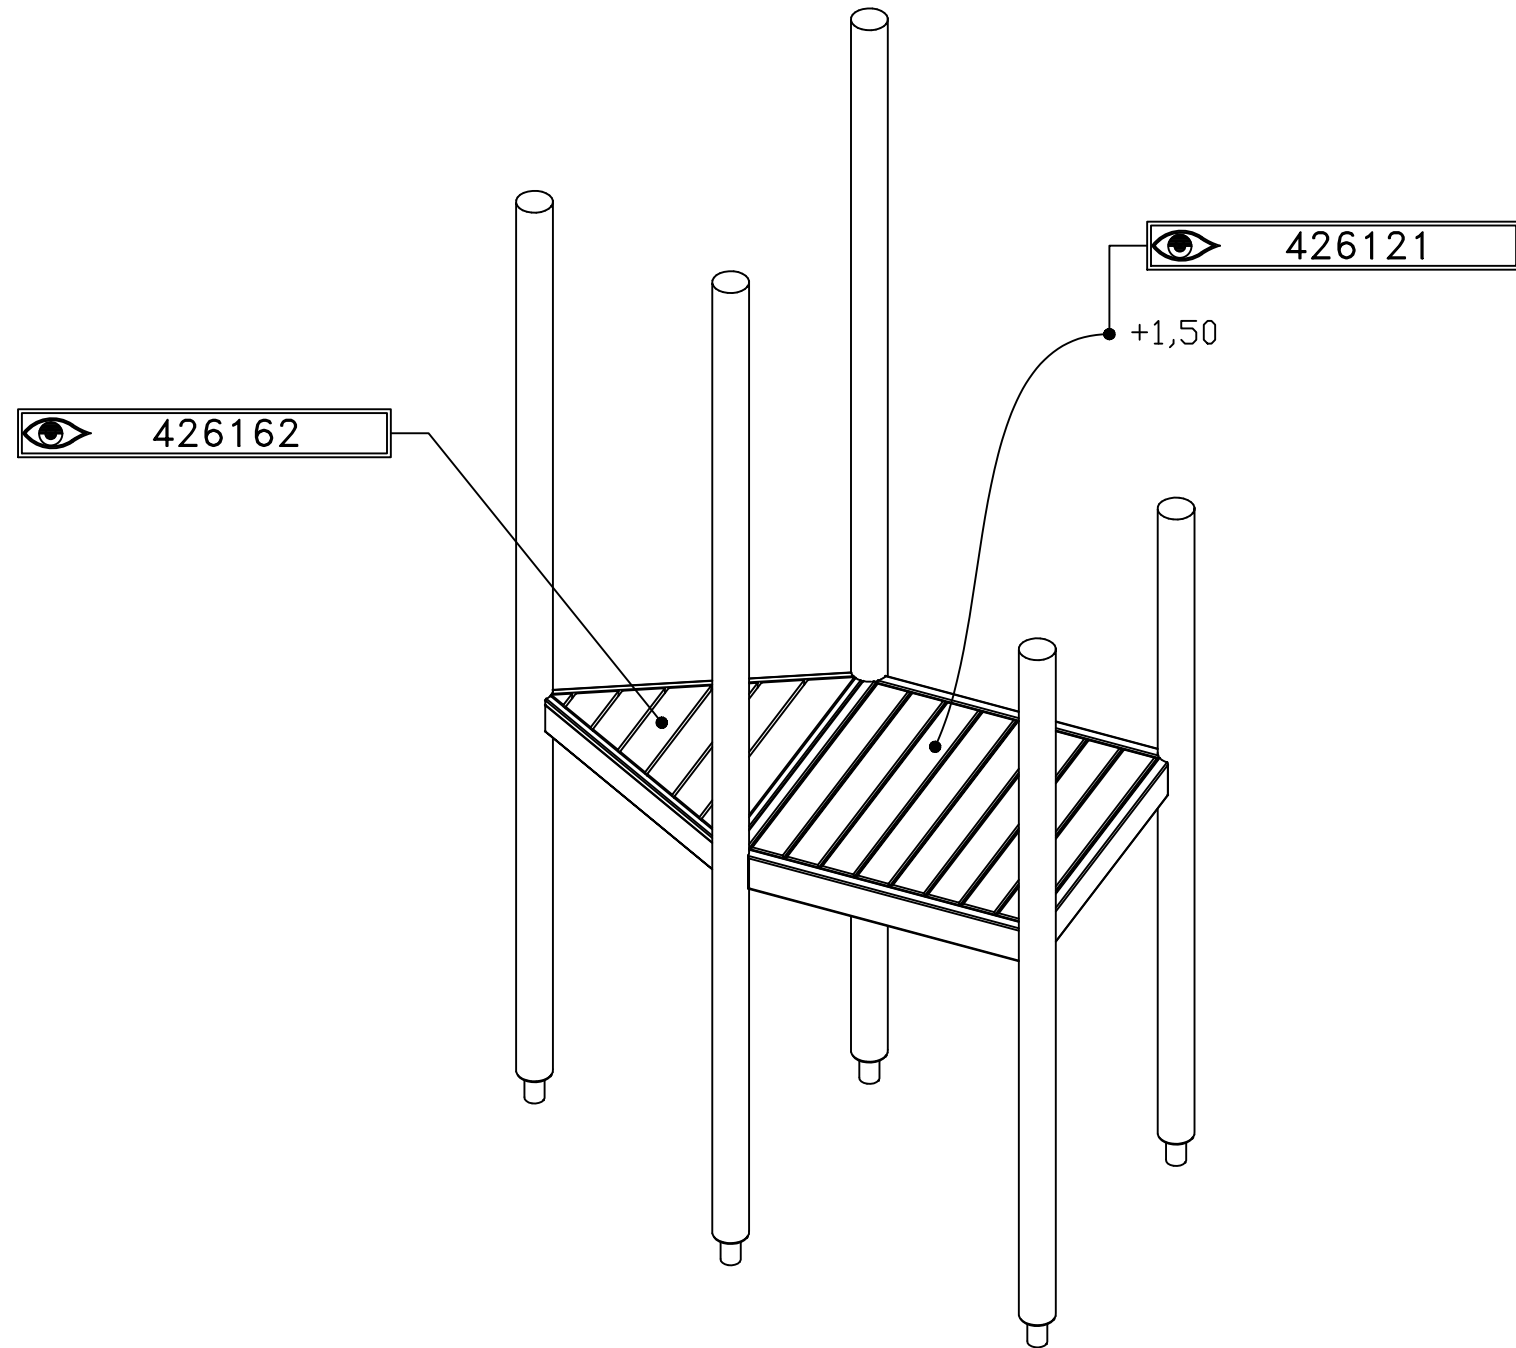

STEP 1

[m]

HAGS	ANEBY, SWEDEN +46(0)380-47300 www.hags.com
UniPlay Gumbo MASW65244 3/6	
JW	JW 2022-12-09 1