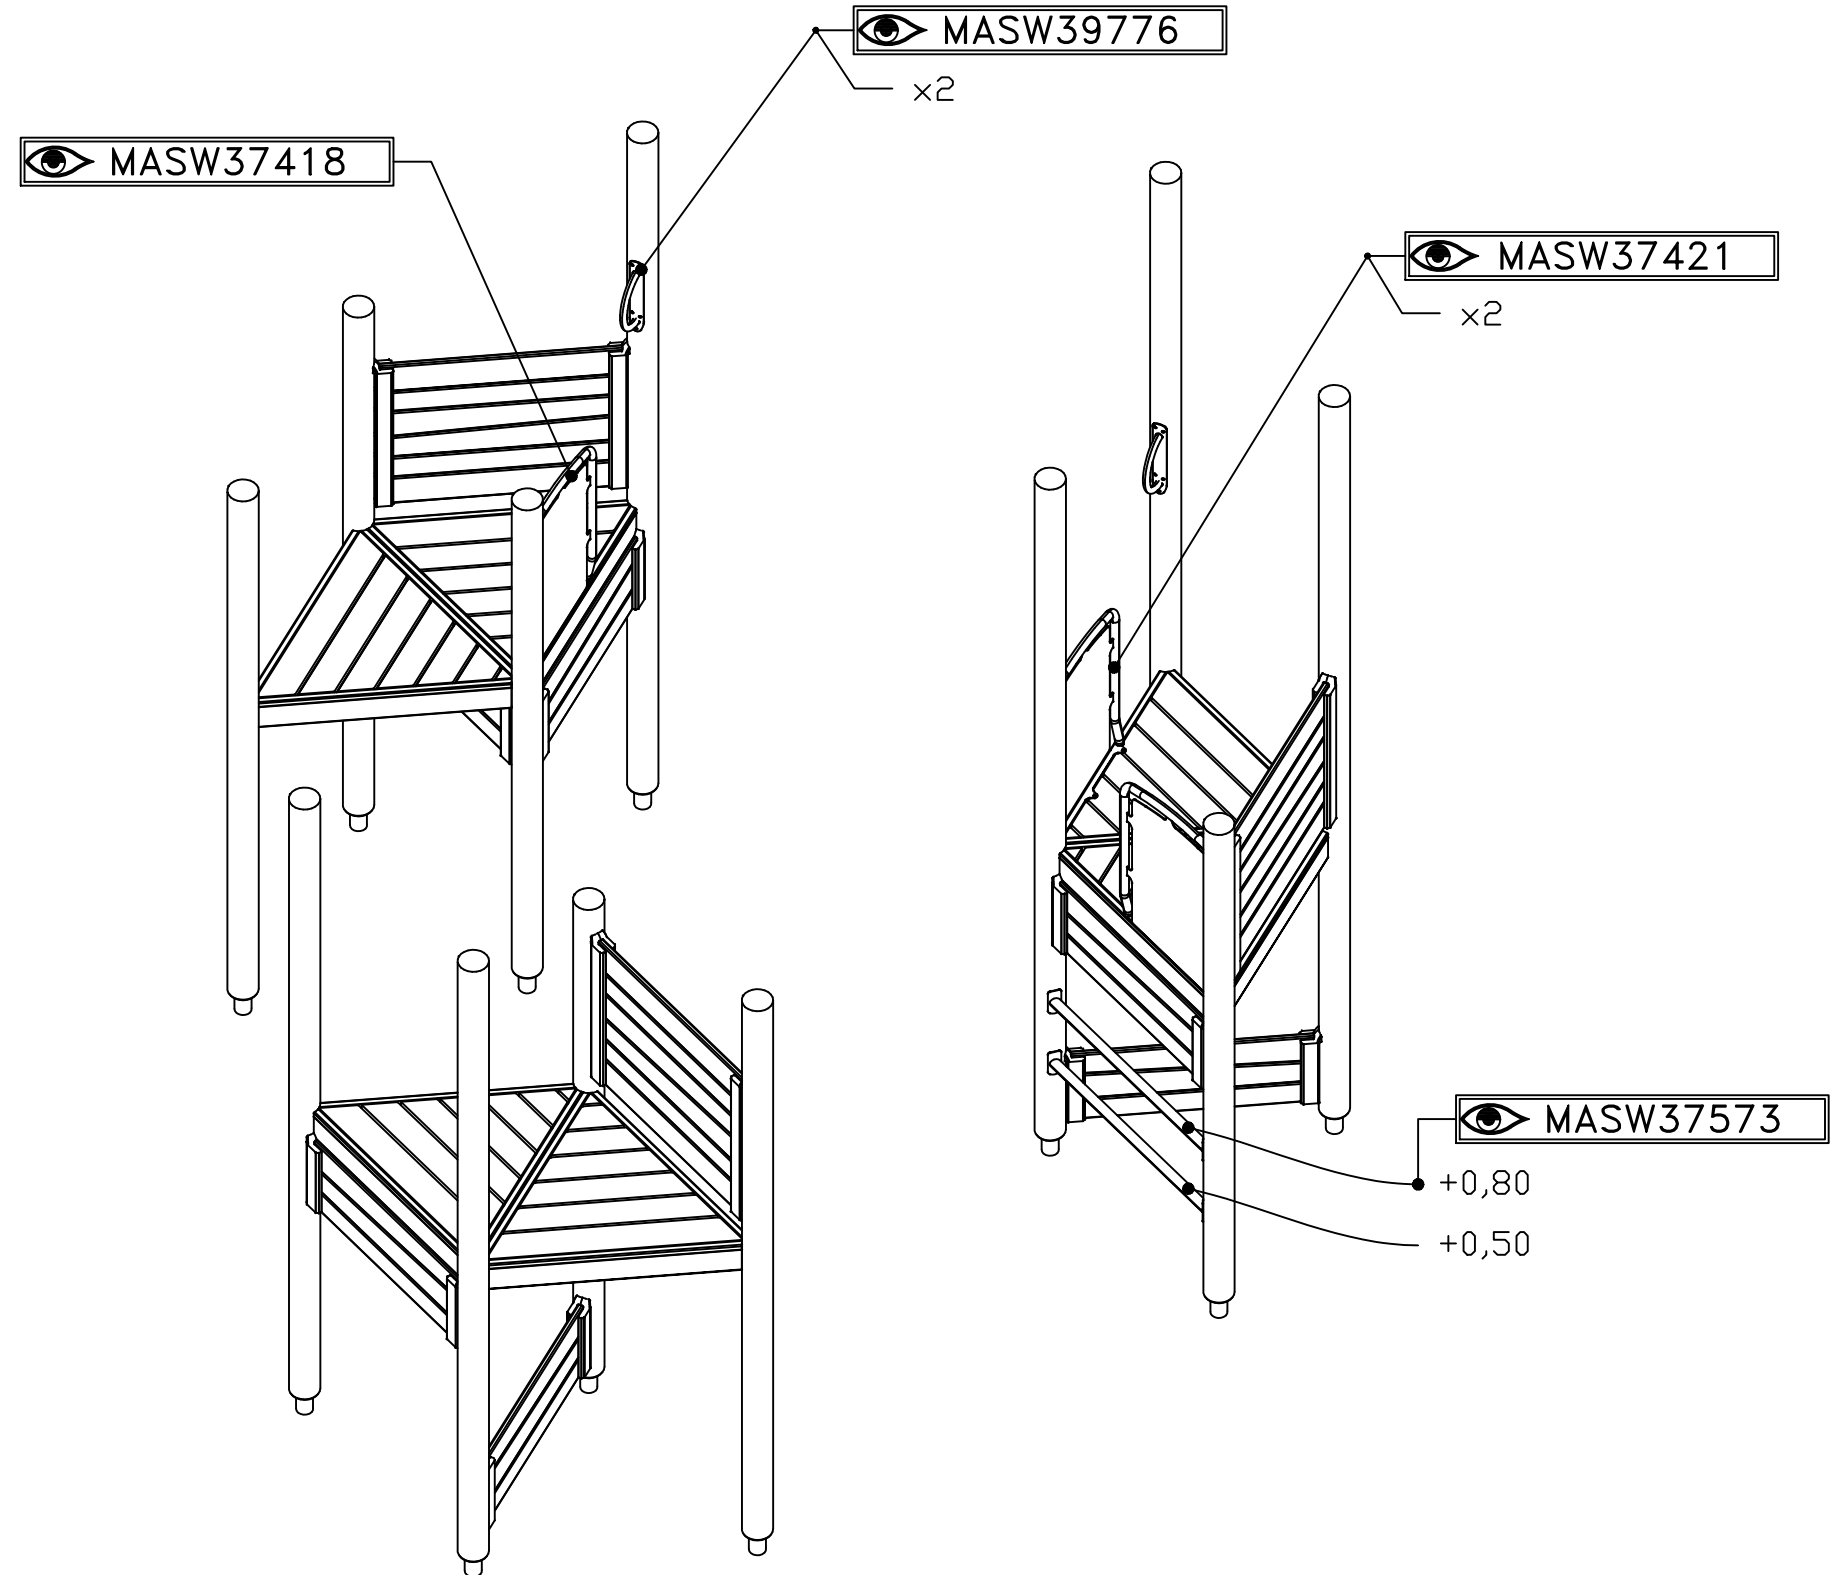

STEP 3

[m]

HAGS		ANEBY, SWEDEN	
		+46(0)380-47300	
		www.hags.com	
UniPlay Jilax			
MASW65018			
5/8			
	JW		JW
2022-12-06		2