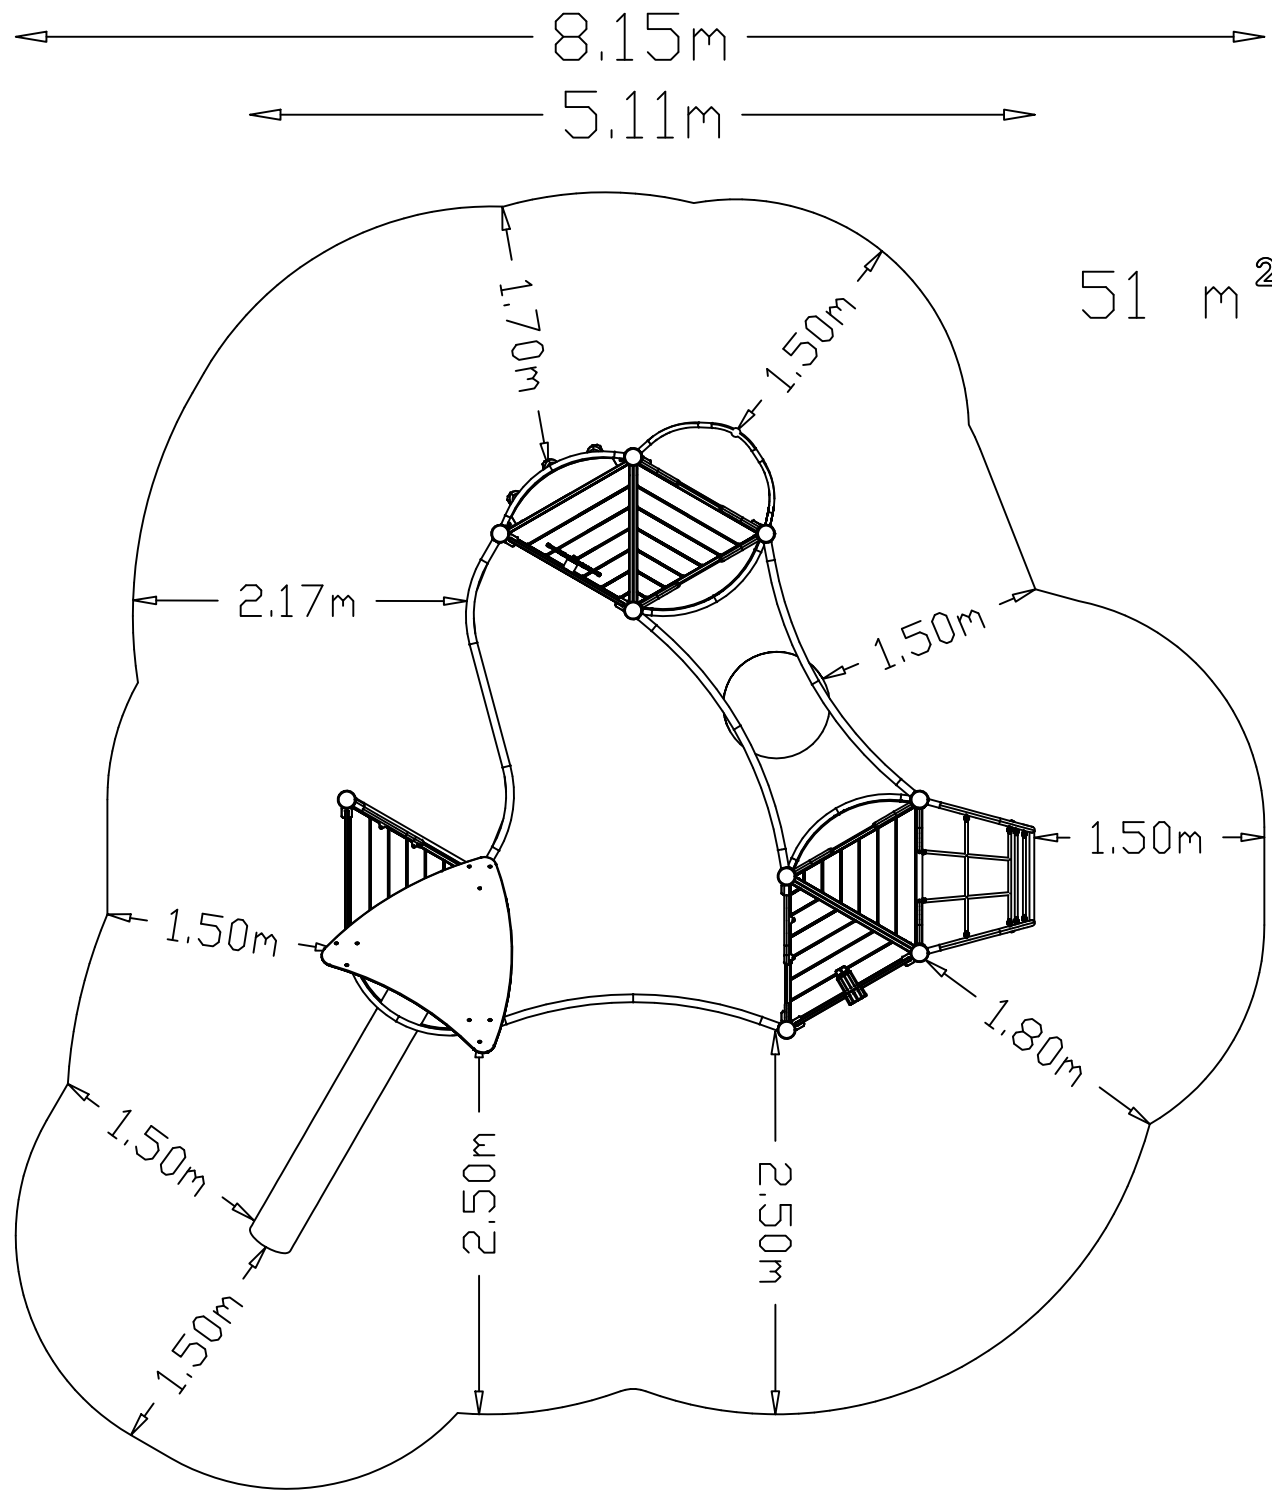

[m]

HAGS ANEBY, SWEDEN
+46(0)380-47300
www.hags.com

UniPlay Jilax
MASW65018
1/8

JW JW 2022-12-06 2

41h

Varje vecka
Every week
Jede woche
Chaque semaine

Varje säsong
Every season
Jedes Jahr
Chaque saison

Step by Step UniPlay

Handledning
Använd alltid rätt verktyg och följ de instruktioner som följer med produkten.
För att säkerställa att produkten är monterad korrekt, läs igenom alla instruktioner noggrant innan du börjar montera.
För att säkerställa att produkten är monterad korrekt, läs igenom alla instruktioner noggrant innan du börjar montera.
För att säkerställa att produkten är monterad korrekt, läs igenom alla instruktioner noggrant innan du börjar montera.

HAGS
MASW65018
SE 1(3)

FH 2.98m

≥EN 1176
≥CPSC