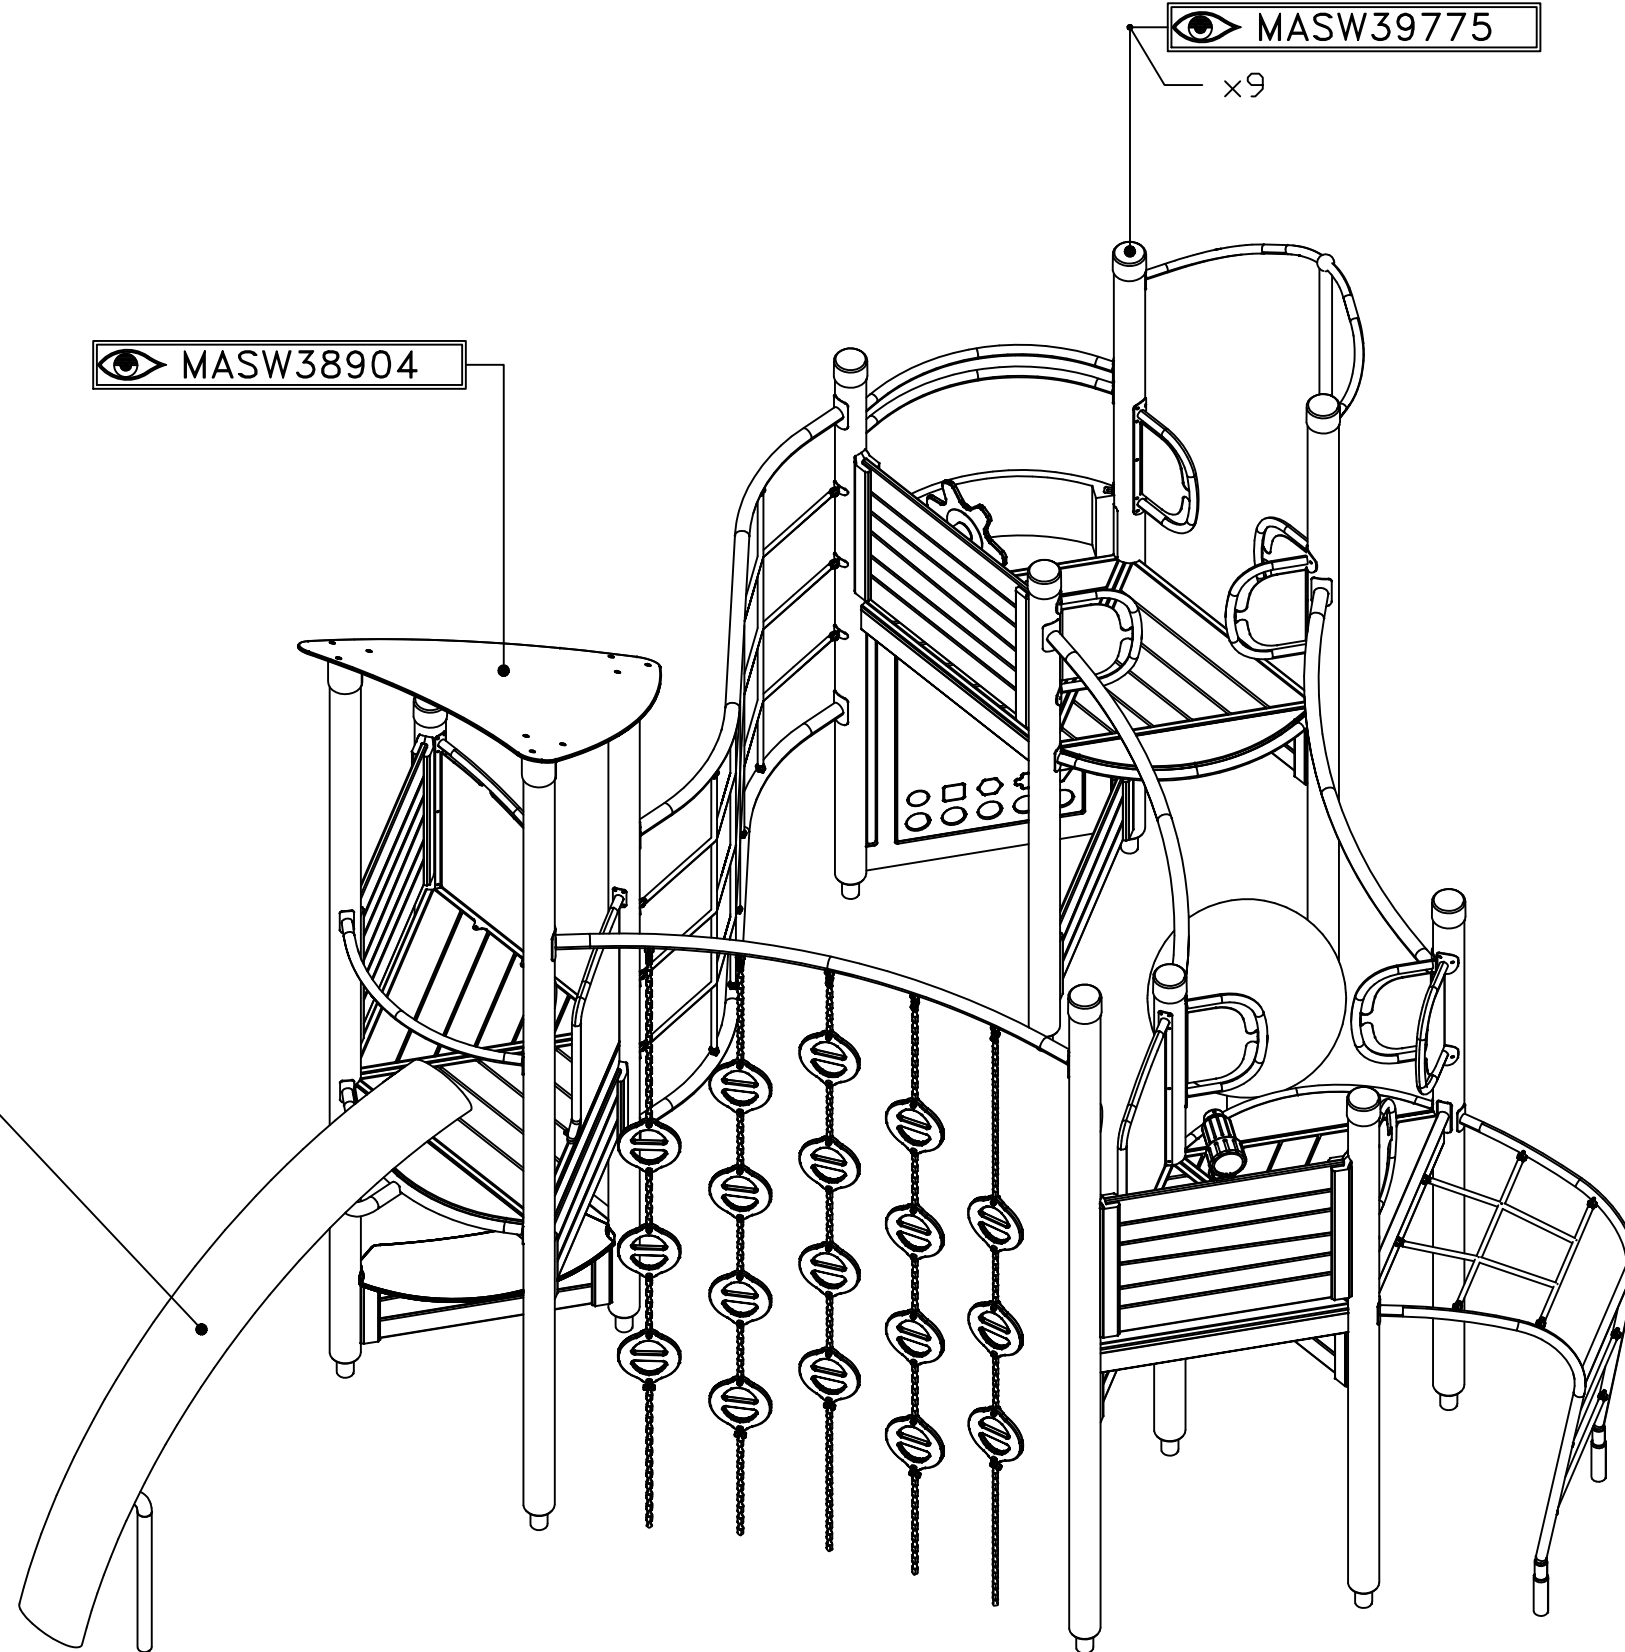

HAGS ANEBY, SWEDEN
+46(0)380-47300
www.hags.com

UniPlay Jilax
MASW65018
7/8

Home icon | JW | Eye icon | JW | 2022-12-06 | 2

 MASW39102
S/BM/□M/CC

 MASW38904

 MASW39775

x9

HAGS