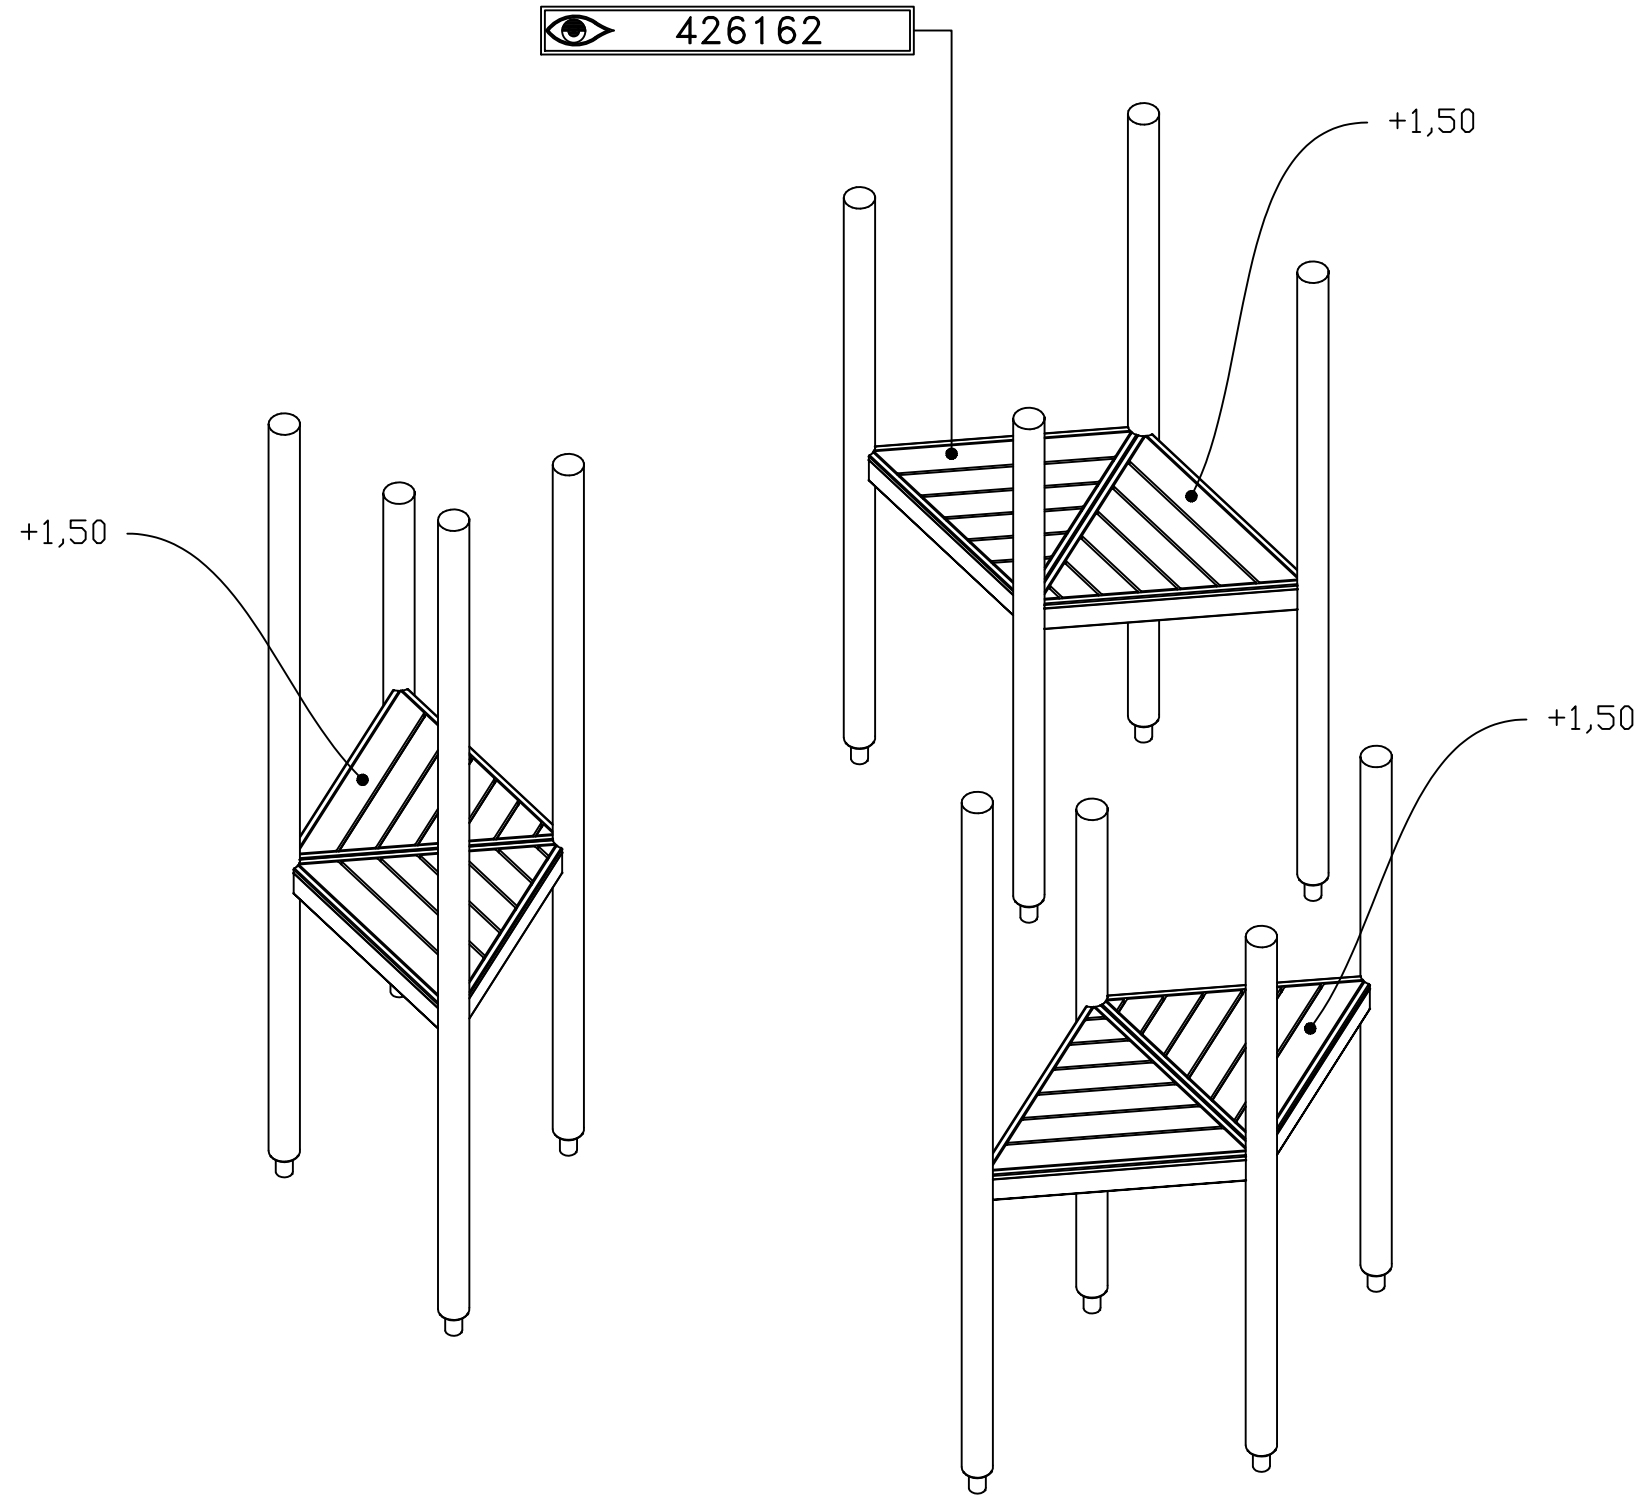

HAGS
MASW65018
SE 1(3)

FH 2.98m

≥EN 1176
≥CPSC

HAGS ANEBY, SWEDEN
+46(0)380-47300
www.hags.com

UniPlay Jilax
MASW65018
2/8

JW JW 2022-12-06 2

STEP 1

[m]