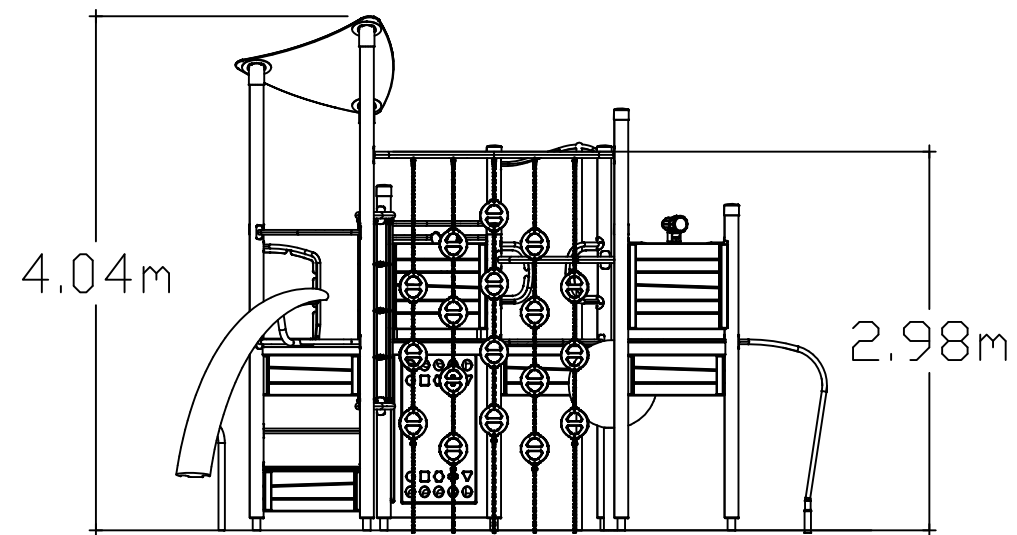

HAGS
MASW65018
SE 1(3)

FH 2.98m

≥EN 1176
≥CPSC

HAGS ANEBY, SWEDEN
+46(0)380-47300
www.hags.com

UniPlay Jilax
MASW65018
2/8

JW JW 2022-12-06 2

STEP 1

[m]