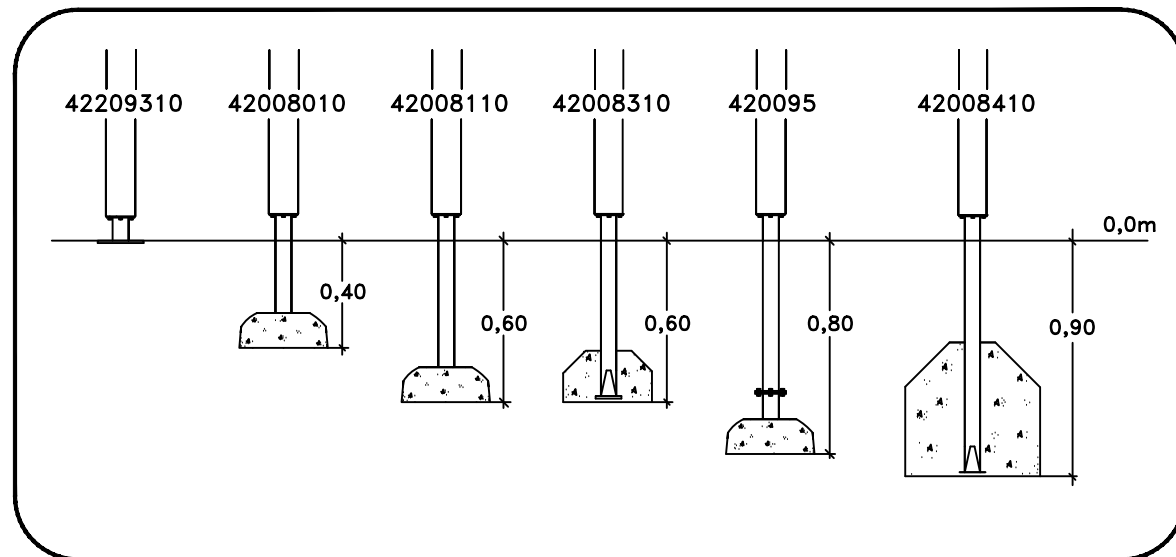

HAGS
MASW65018
SE 1(3)

FH 2.98m

≥EN 1176
≥CPSC

HAGS ANEBY, SWEDEN
+46(0)380-47300
www.hags.com

UniPlay Jilax
MASW65018
2/8

JW JW 2022-12-06 2

STEP 1

[m]