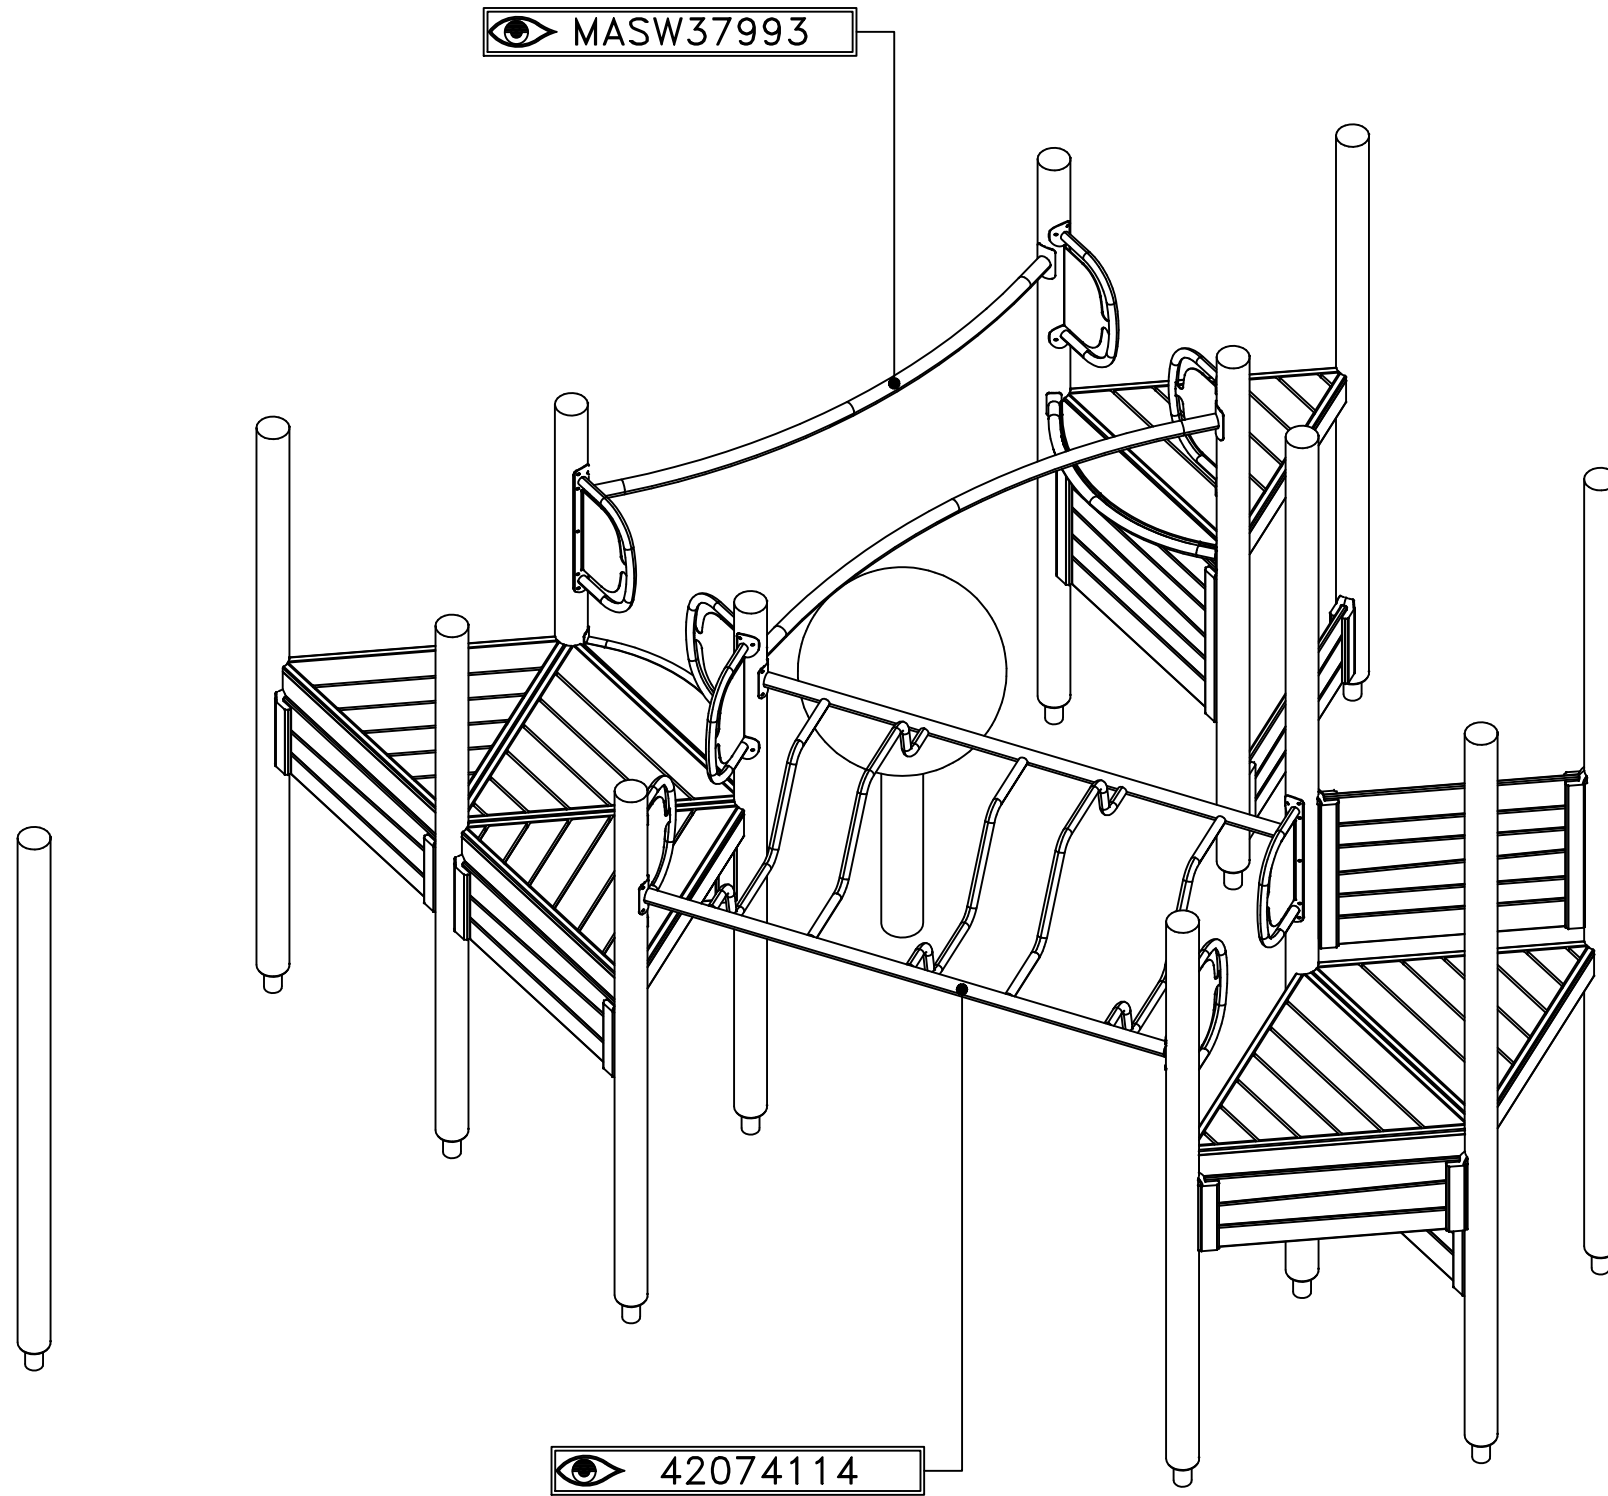

# STEP 2

[m]

**HAGS** ANEBY, SWEDEN  
+46(0)380-47300  
www.hags.com

UniPlay Belidore  
MASW65147  
4/10

JW JW 2022-11-08 1

**HAGS** ANEBY, SWEDEN  
+46(0)380-47300  
www.hags.com

UniPlay Belidore  
MASW65147  
5/10

🏠 JW 🔍 👁️ JW 2022-11-08 1