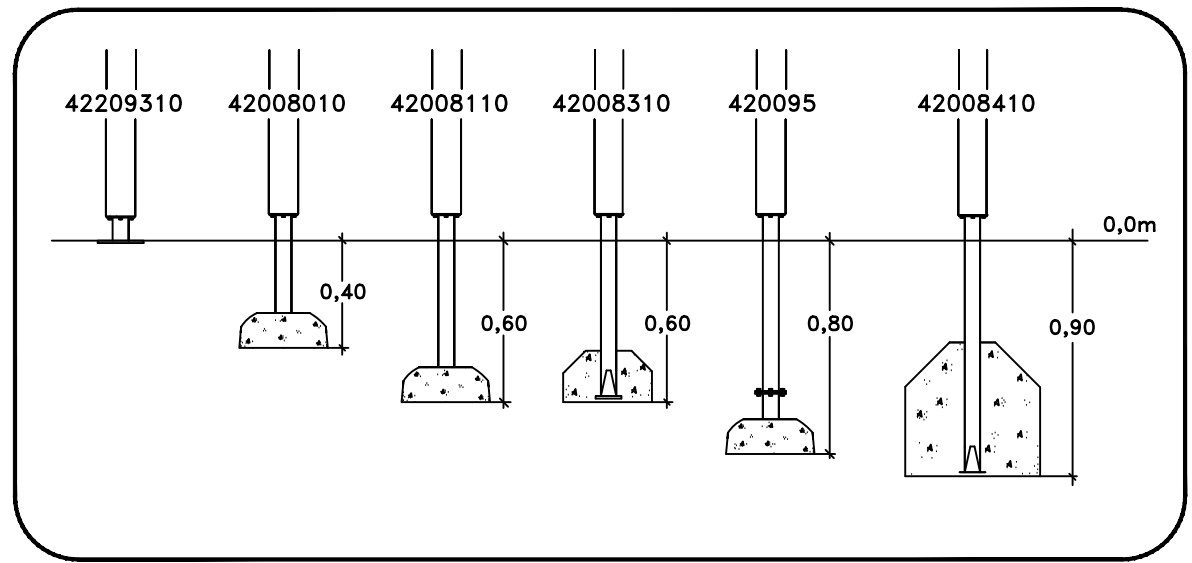

SE 1(3)

FH 1.90m

≥EN 1176  
≥CPSC

[m]

**HAGS** ANEBY, SWEDEN  
+46(0)380-47300  
www.hags.com

UniPlay Crox  
MASW65203  
2/6

JW JW 2022-12-07 1