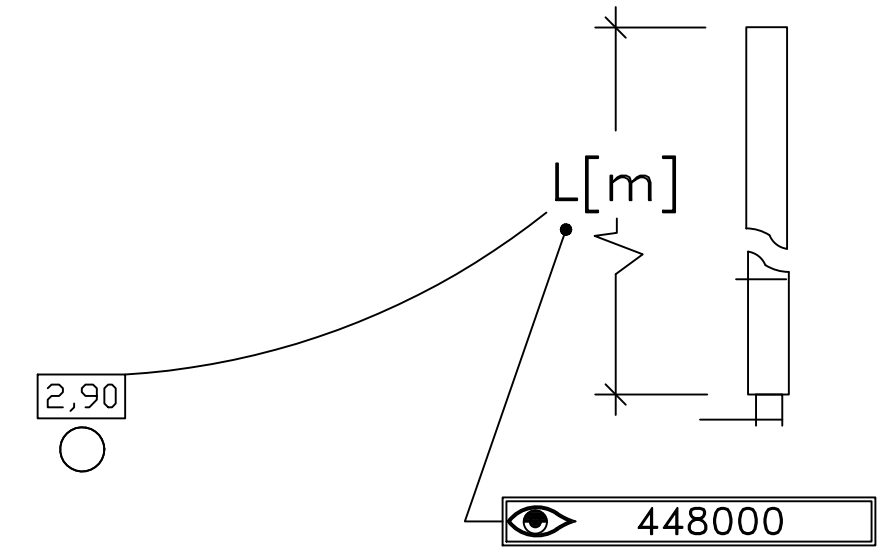

SE 1(3)

FH 1.90m

≥EN 1176  
≥CPSC

[m]

**HAGS** ANEBY, SWEDEN  
+46(0)380-47300  
www.hags.com

UniPlay Crox  
MASW65203  
2/6

JW JW 2022-12-07 1