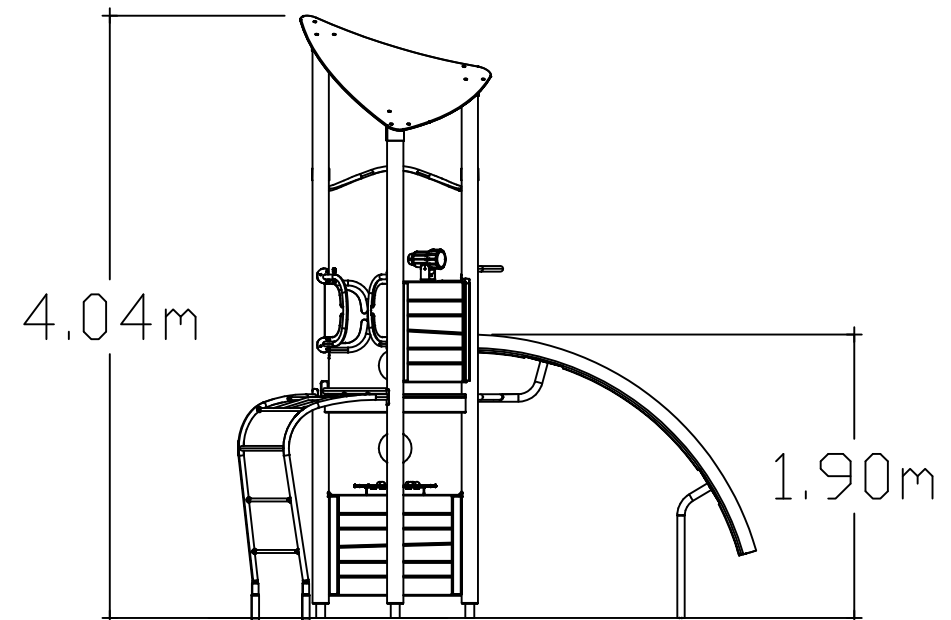

SE 1(3)

FH 1.90m

≥EN 1176  
≥CPSC

[m]

**HAGS** ANEBY, SWEDEN  
+46(0)380-47300  
www.hags.com

UniPlay Crox  
MASW65203  
2/6

JW JW 2022-12-07 1