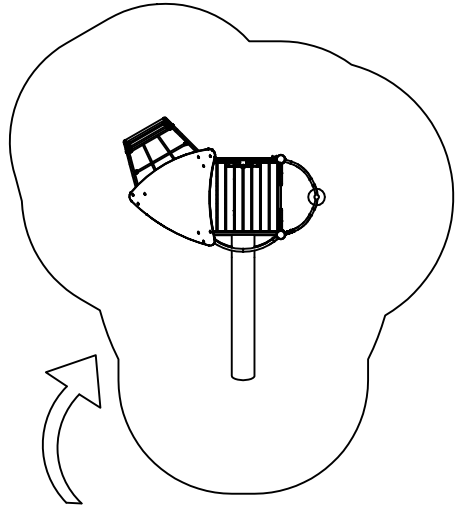

STEP 1

[m]

HAGS	ANEBY, SWEDEN +46(0)380-47300 www.hags.com
UniPlay Crox MASW65203 3/6	
JW JW	2022-12-07 1