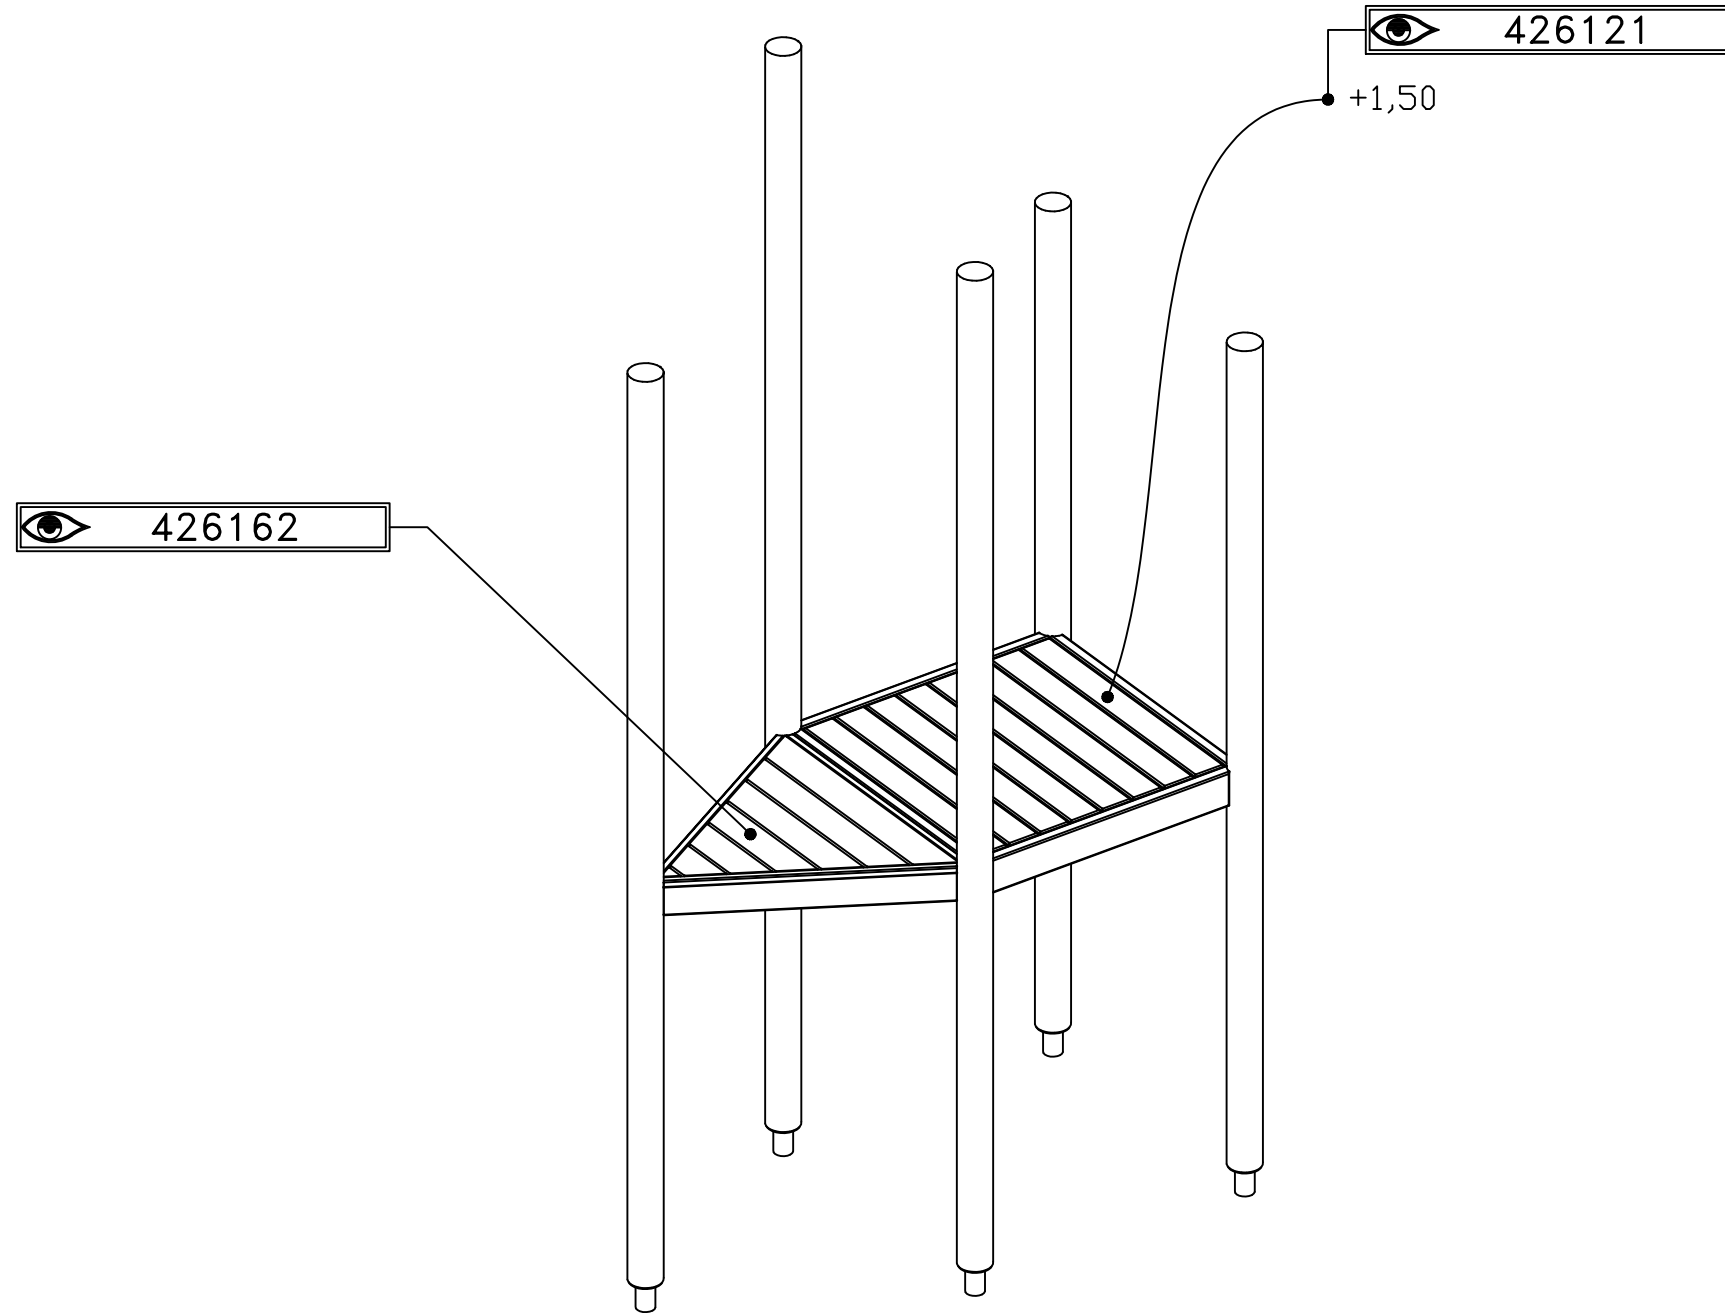

STEP 1

[m]

HAGS	ANEBY, SWEDEN +46(0)380-47300 www.hags.com
UniPlay Crox MASW65203 3/6	
JW JW	2022-12-07 1