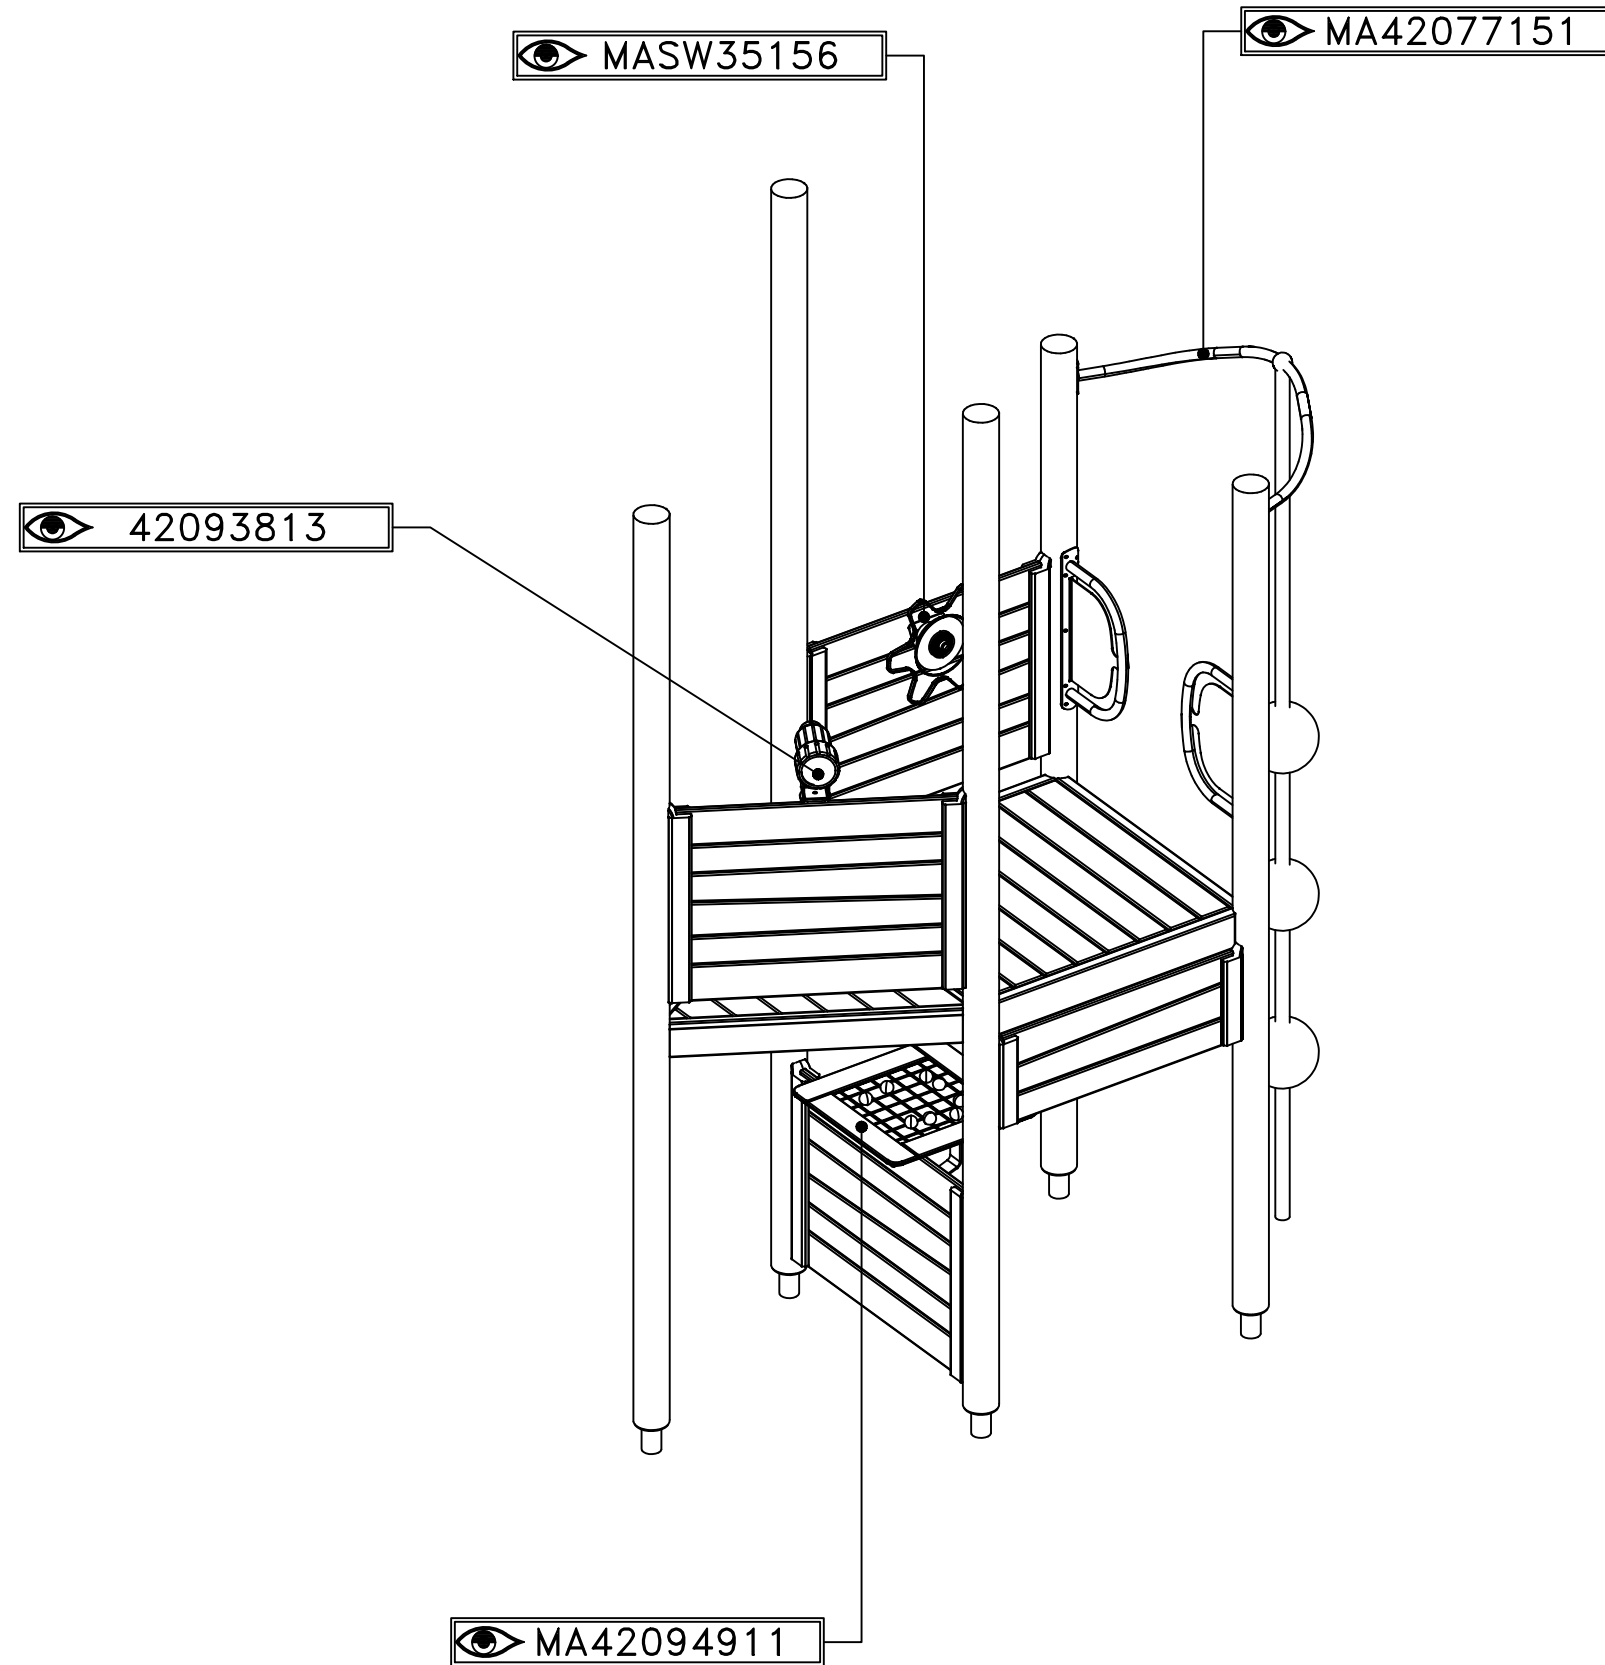

STEP 3

[m]

HAGS ANEBY, SWEDEN
+46(0)380-47300
www.hags.com

UniPlay Crox
MASW65203
5/6

🏠 JW 🔍 👁️ JW 2022-12-07 1