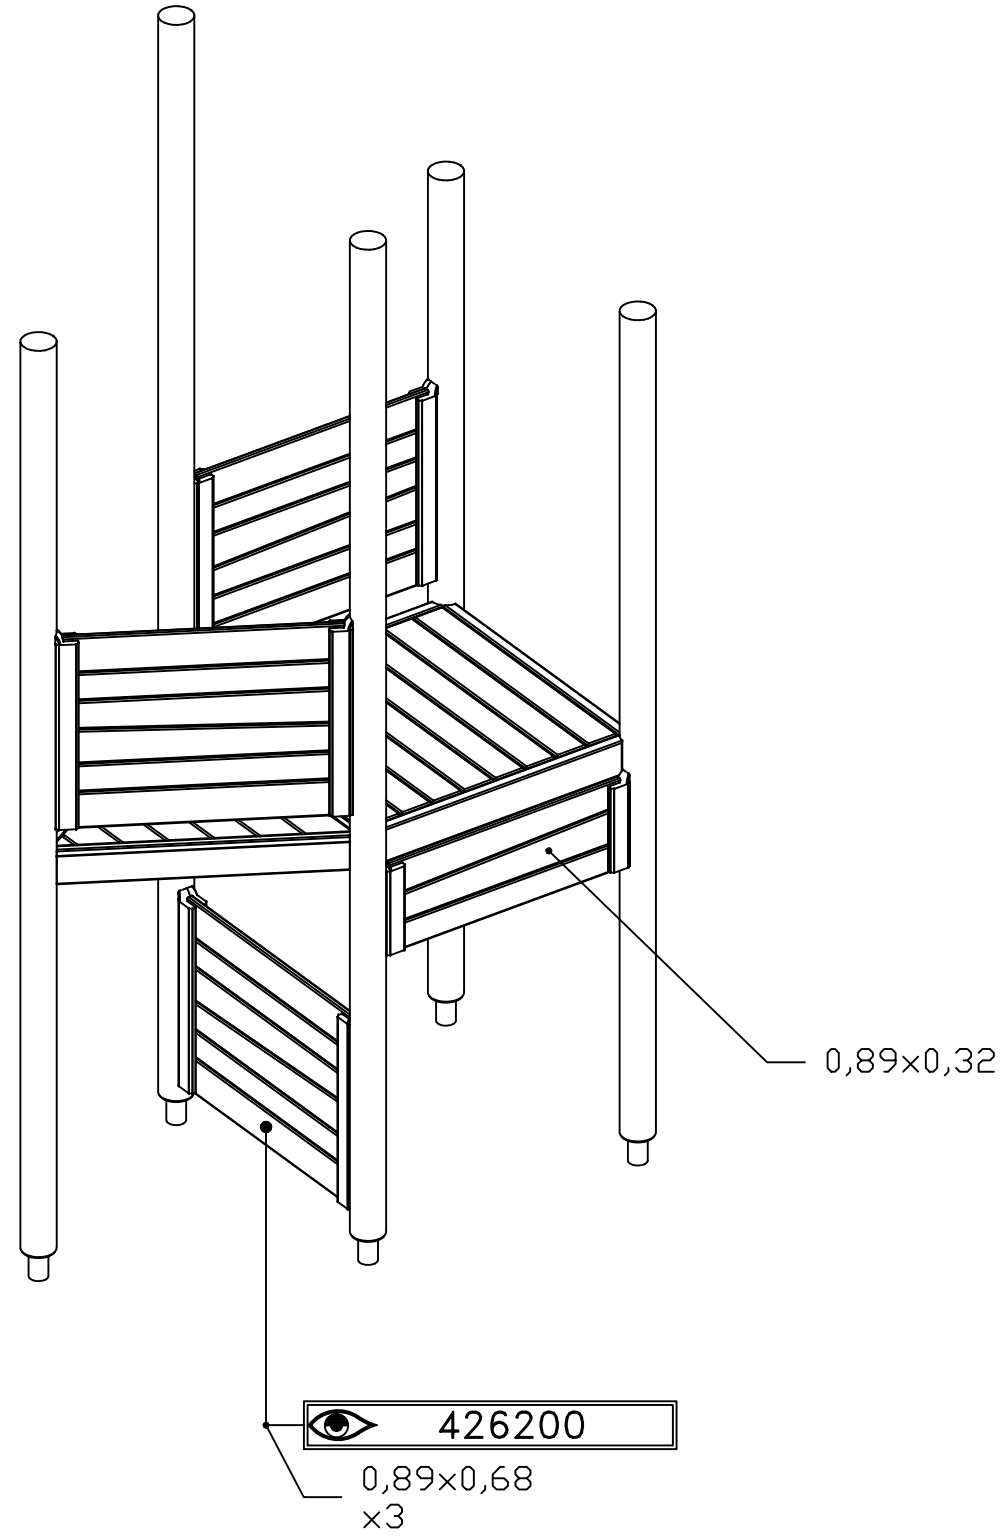

STEP 2

[m]

HAGS ANEBY, SWEDEN
+46(0)380-47300
www.hags.com

UniPlay Crox
MASW65203
4/6

🏠 JW 🔍 👁️ JW 2022-12-07 1