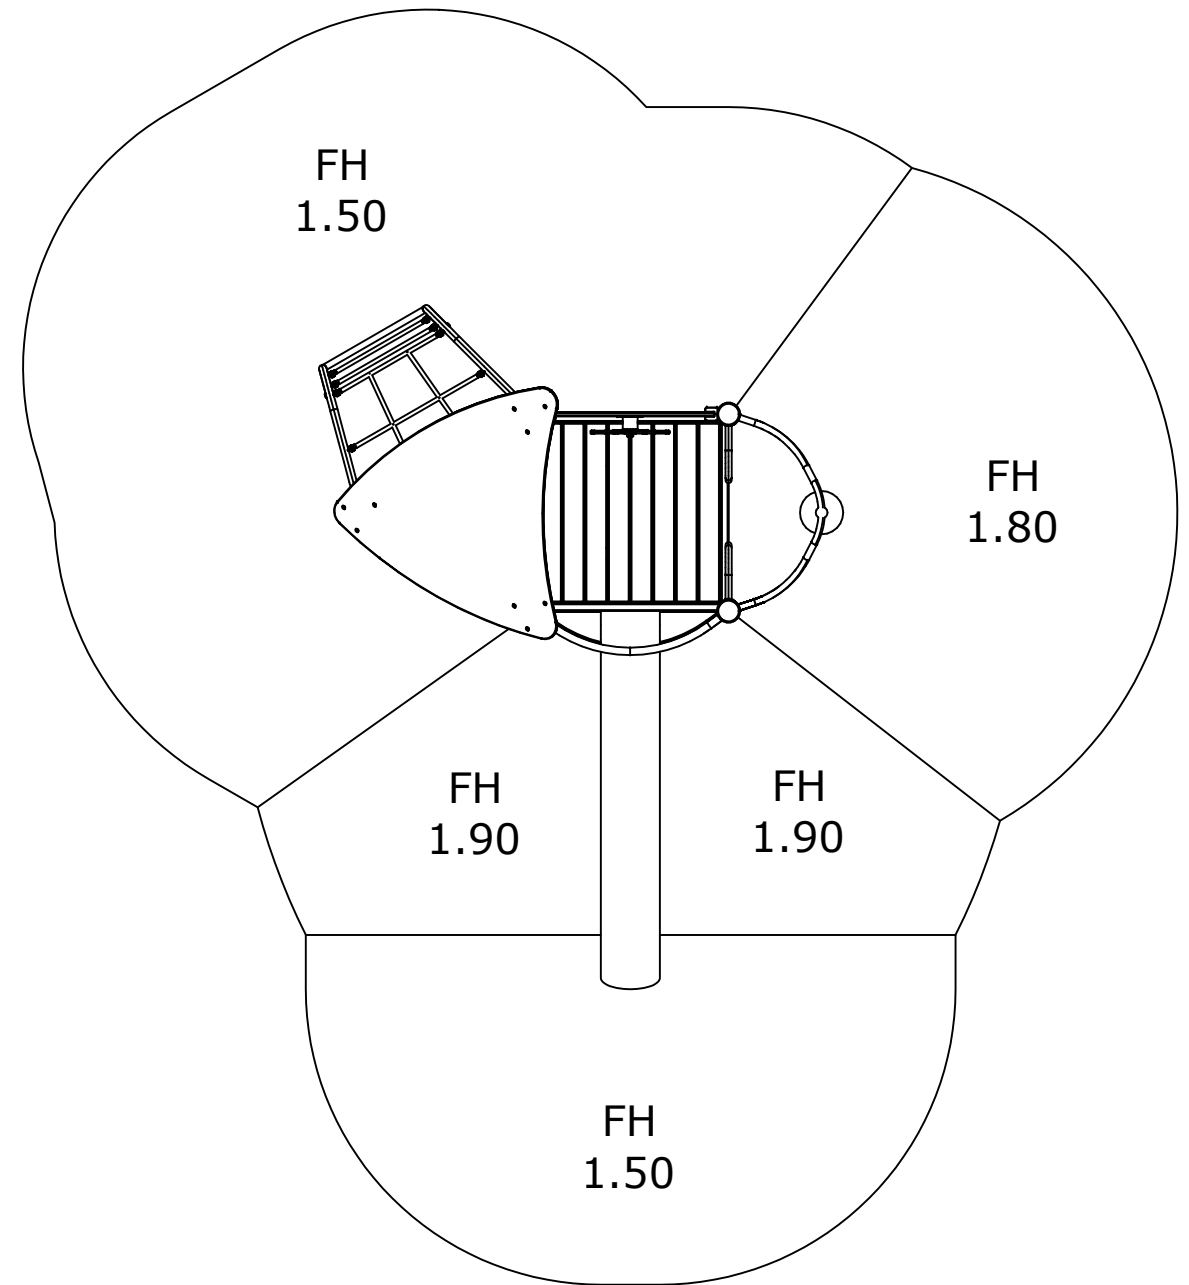

[m]

HAGS ANEBY, SWEDEN
+46(0)380-47300
www.hags.com

UniPlay Crox
MASW65203
1/6

JW JW 2022-12-07 1

17h

Varje vecka
Every week
Jede woche
Chaque semaine

Varje säsong
Every season
Jedes Jahr
Chaque saison

Step by Step UniPlay

Handledning
Instruktioner för installationen av denna utrustning ska läsas noggrant och följas noga. Om du har några frågor om installationen ska du kontakta Haggs Kundtjänst på telefonnummer +46 (0) 380 47300 eller på e-postadressen kundtjanst@hags.com. Vi svarar på dina frågor under vardagar kl. 08.00-17.00. Om du har några frågor om installationen ska du kontakta Haggs Kundtjänst på telefonnummer +46 (0) 380 47300 eller på e-postadressen kundtjanst@hags.com. Vi svarar på dina frågor under vardagar kl. 08.00-17.00.

SE 1(3)

FH 1.90m

≥EN 1176
≥CPSC