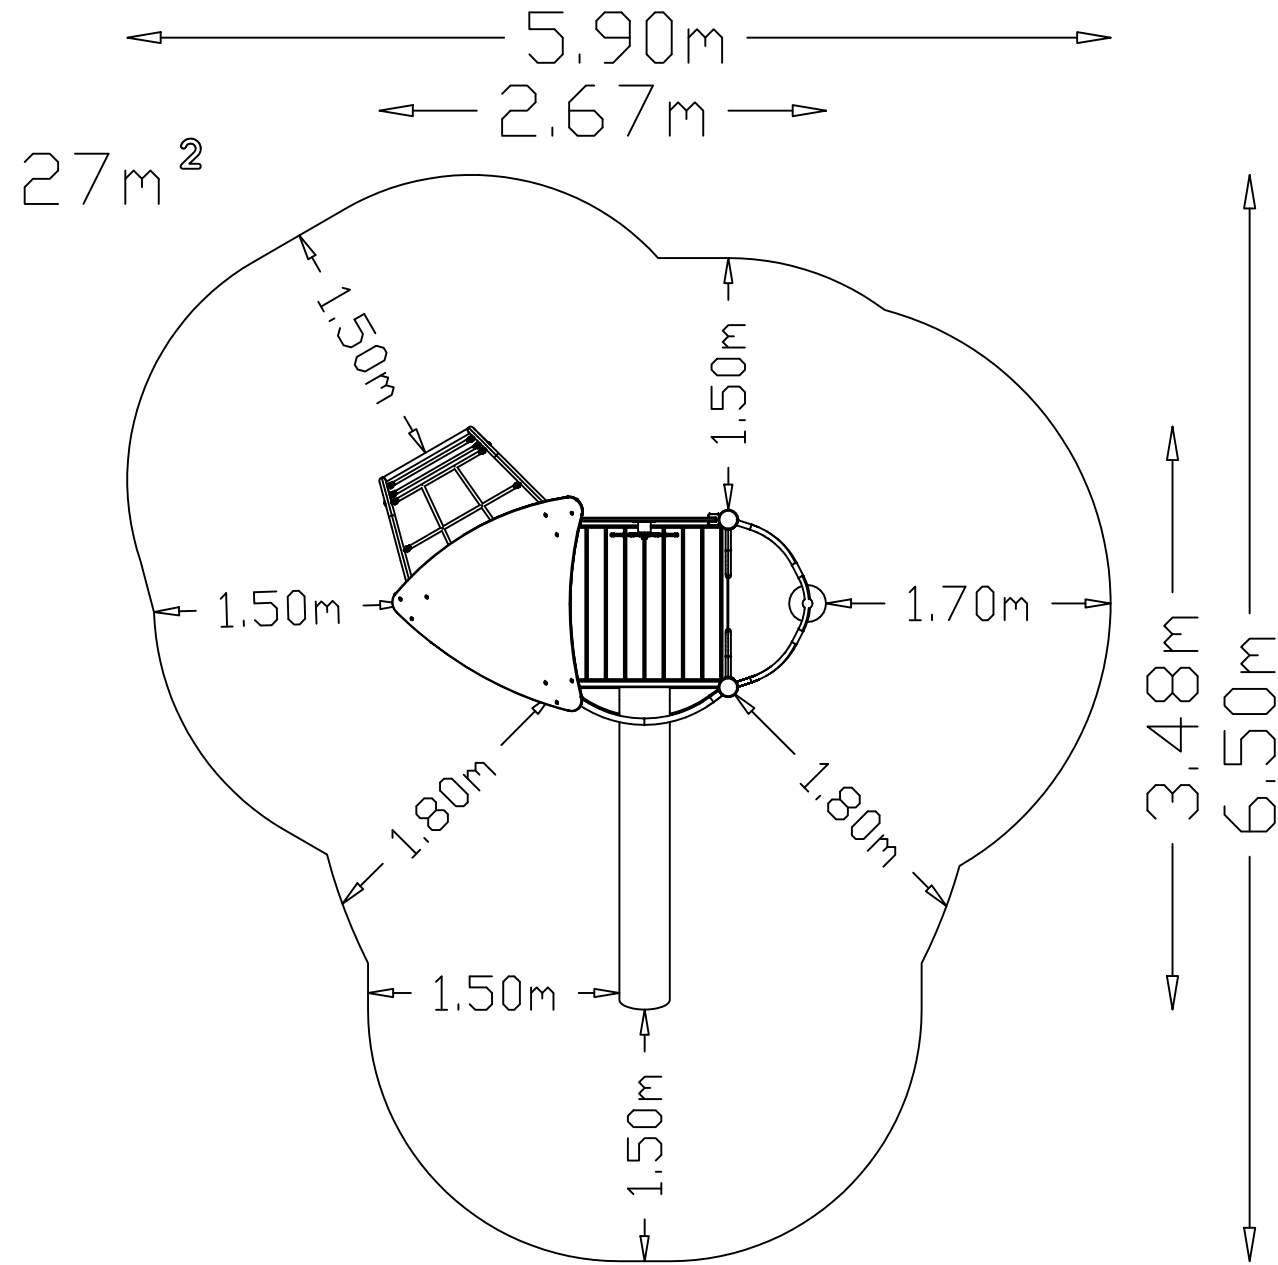

[m]

HAGS ANEBY, SWEDEN
+46(0)380-47300
www.hags.com

UniPlay Crox
MASW65203
1/6

JW JW 2022-12-07 1

17h

Varje vecka
Every week
Jede woche
Chaque semaine

Varje säsong
Every season
Jedes Jahr
Chaque saison

Step by Step UniPlay

Handledning
Instruktioner för installationen av denna utrustning ska läsas noggrant och följas noga. Om du har några frågor om installationen ska du kontakta Haggs Kundtjänst på telefonnummer +46 (0) 380 47300 eller på e-postadressen kundtjanst@hags.com. Vi svarar på dina frågor under vardagar kl. 08.00-17.00. Om du har några frågor om installationen ska du kontakta Haggs Kundtjänst på telefonnummer +46 (0) 380 47300 eller på e-postadressen kundtjanst@hags.com. Vi svarar på dina frågor under vardagar kl. 08.00-17.00.

SE 1(3)

FH 1.90m

≥EN 1176
≥CPSC