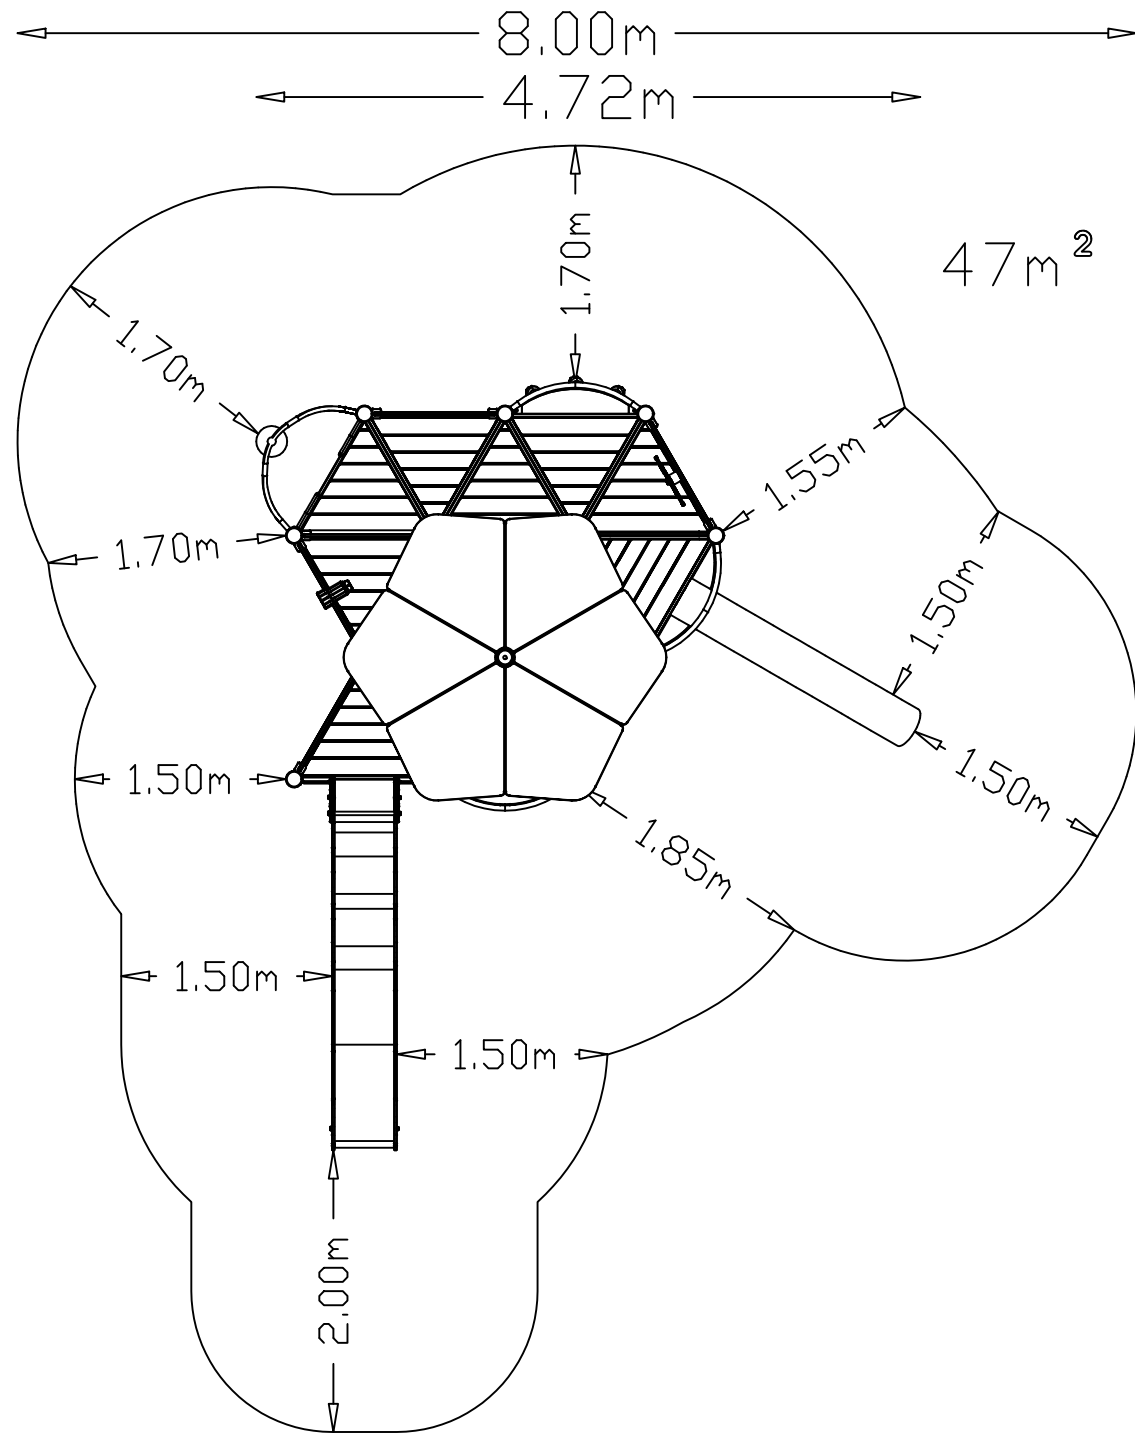

[m]

HAGS ANEBY, SWEDEN
+46(0)380-47300
www.hags.com

UniPlay Karro
MASW65030
1/9

JW JW 2022-11-30 1

39h

Varje vecka
Every week
Jede woche
Chaque semaine

Varje säsong
Every season
Jedes Jahr
Chaque saison

Step by Step UniPlay

1
2
3
4

SE 1(3)

FH 2.00m

≥EN 1176
≥CPSC