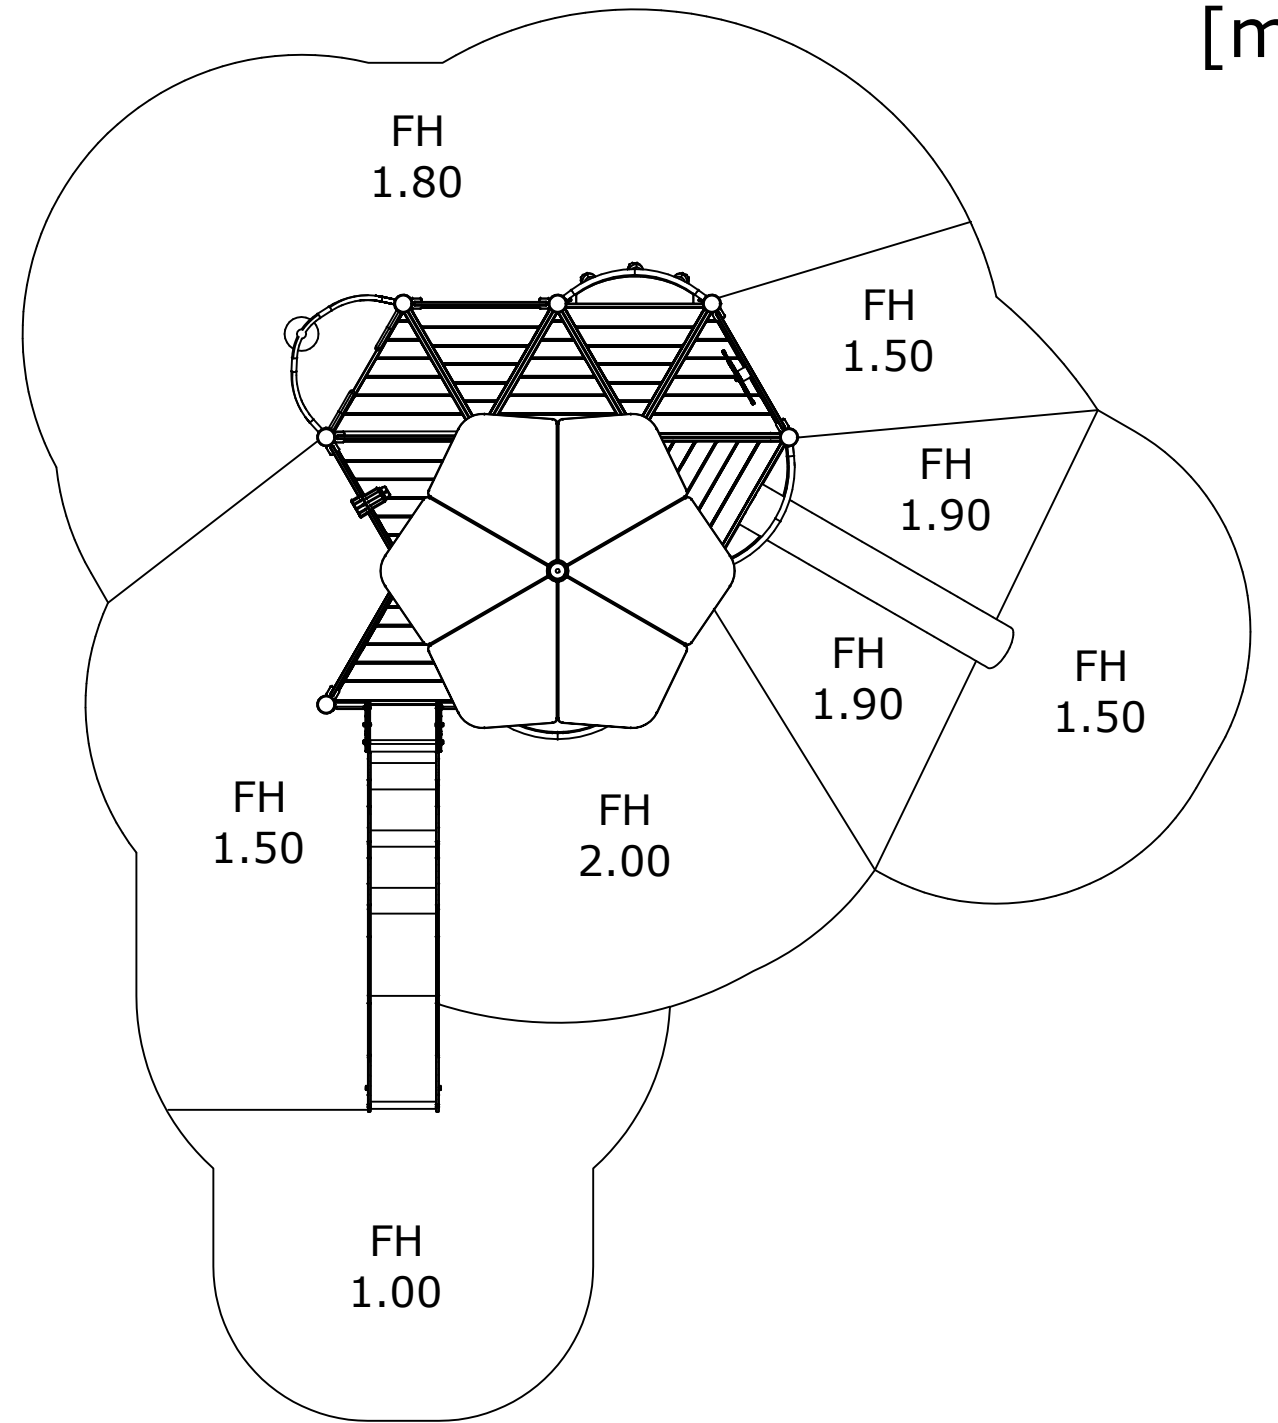

[m]

HAGS ANEBY, SWEDEN
+46(0)380-47300
www.hags.com

UniPlay Karro
MASW65030
1/9

JW JW 2022-11-30 1

39h

Varje vecka
Every week
Jede woche
Chaque semaine

Varje säsong
Every season
Jedes Jahr
Chaque saison

Step by Step UniPlay

1
2
3
4

SE 1(3)

FH 2.00m

≥EN 1176
≥CPSC