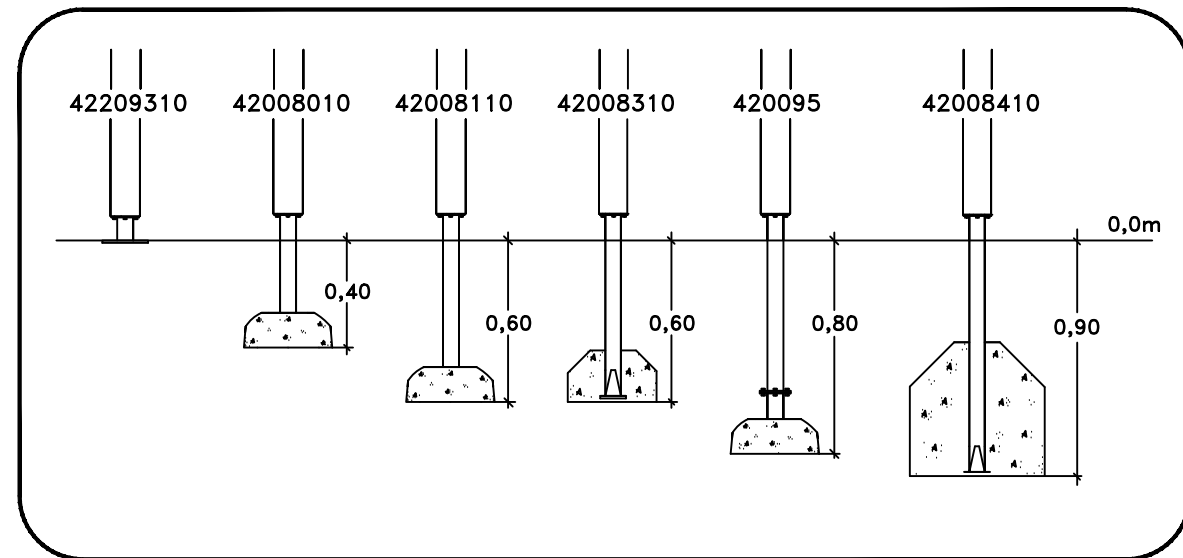

Step by Step UniPlay

1
2
3
4

SE 1(3)

FH 2.00m

≥EN 1176
≥CPSC

[m]

HAGS ANEBY, SWEDEN
+46(0)380-47300
www.hags.com

UniPlay Karro
MASW65030
2/9