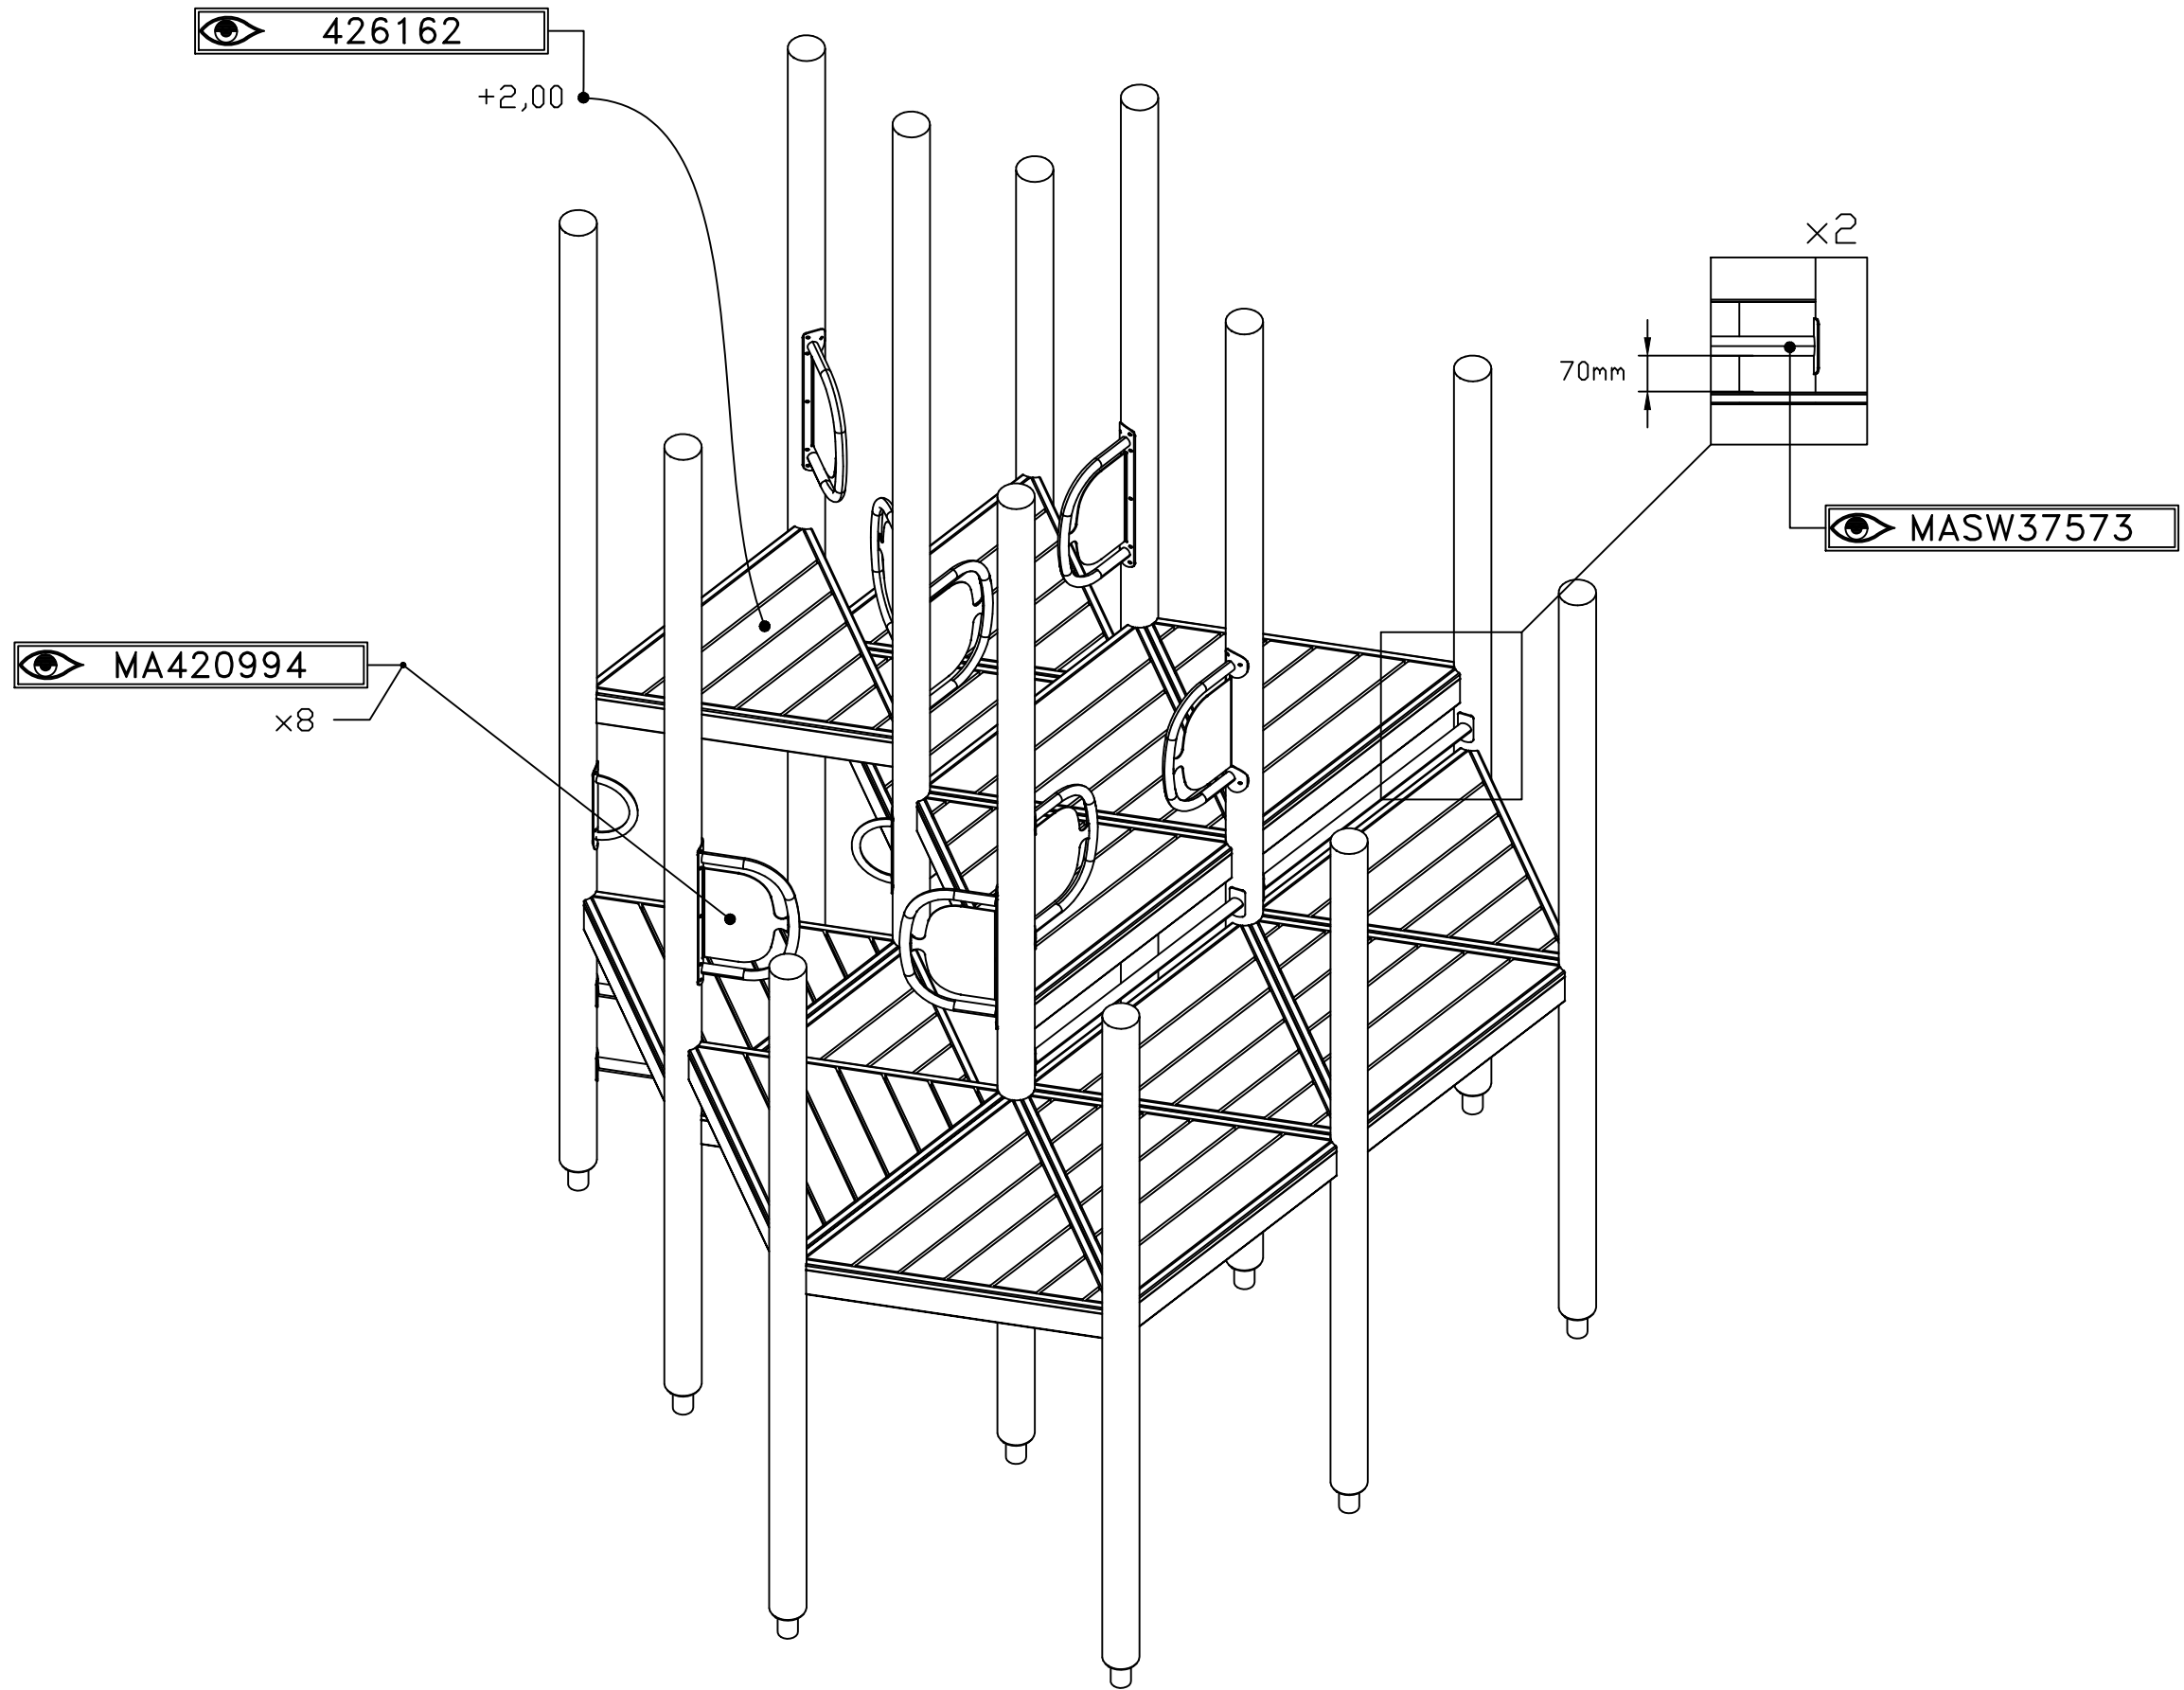

STEP 3

[m]

HAGS ANEBY, SWEDEN
+46(0)380-47300
www.hags.com

UniPlay Karro
MASW65030
5/9

JW JW 2022-11-30 1