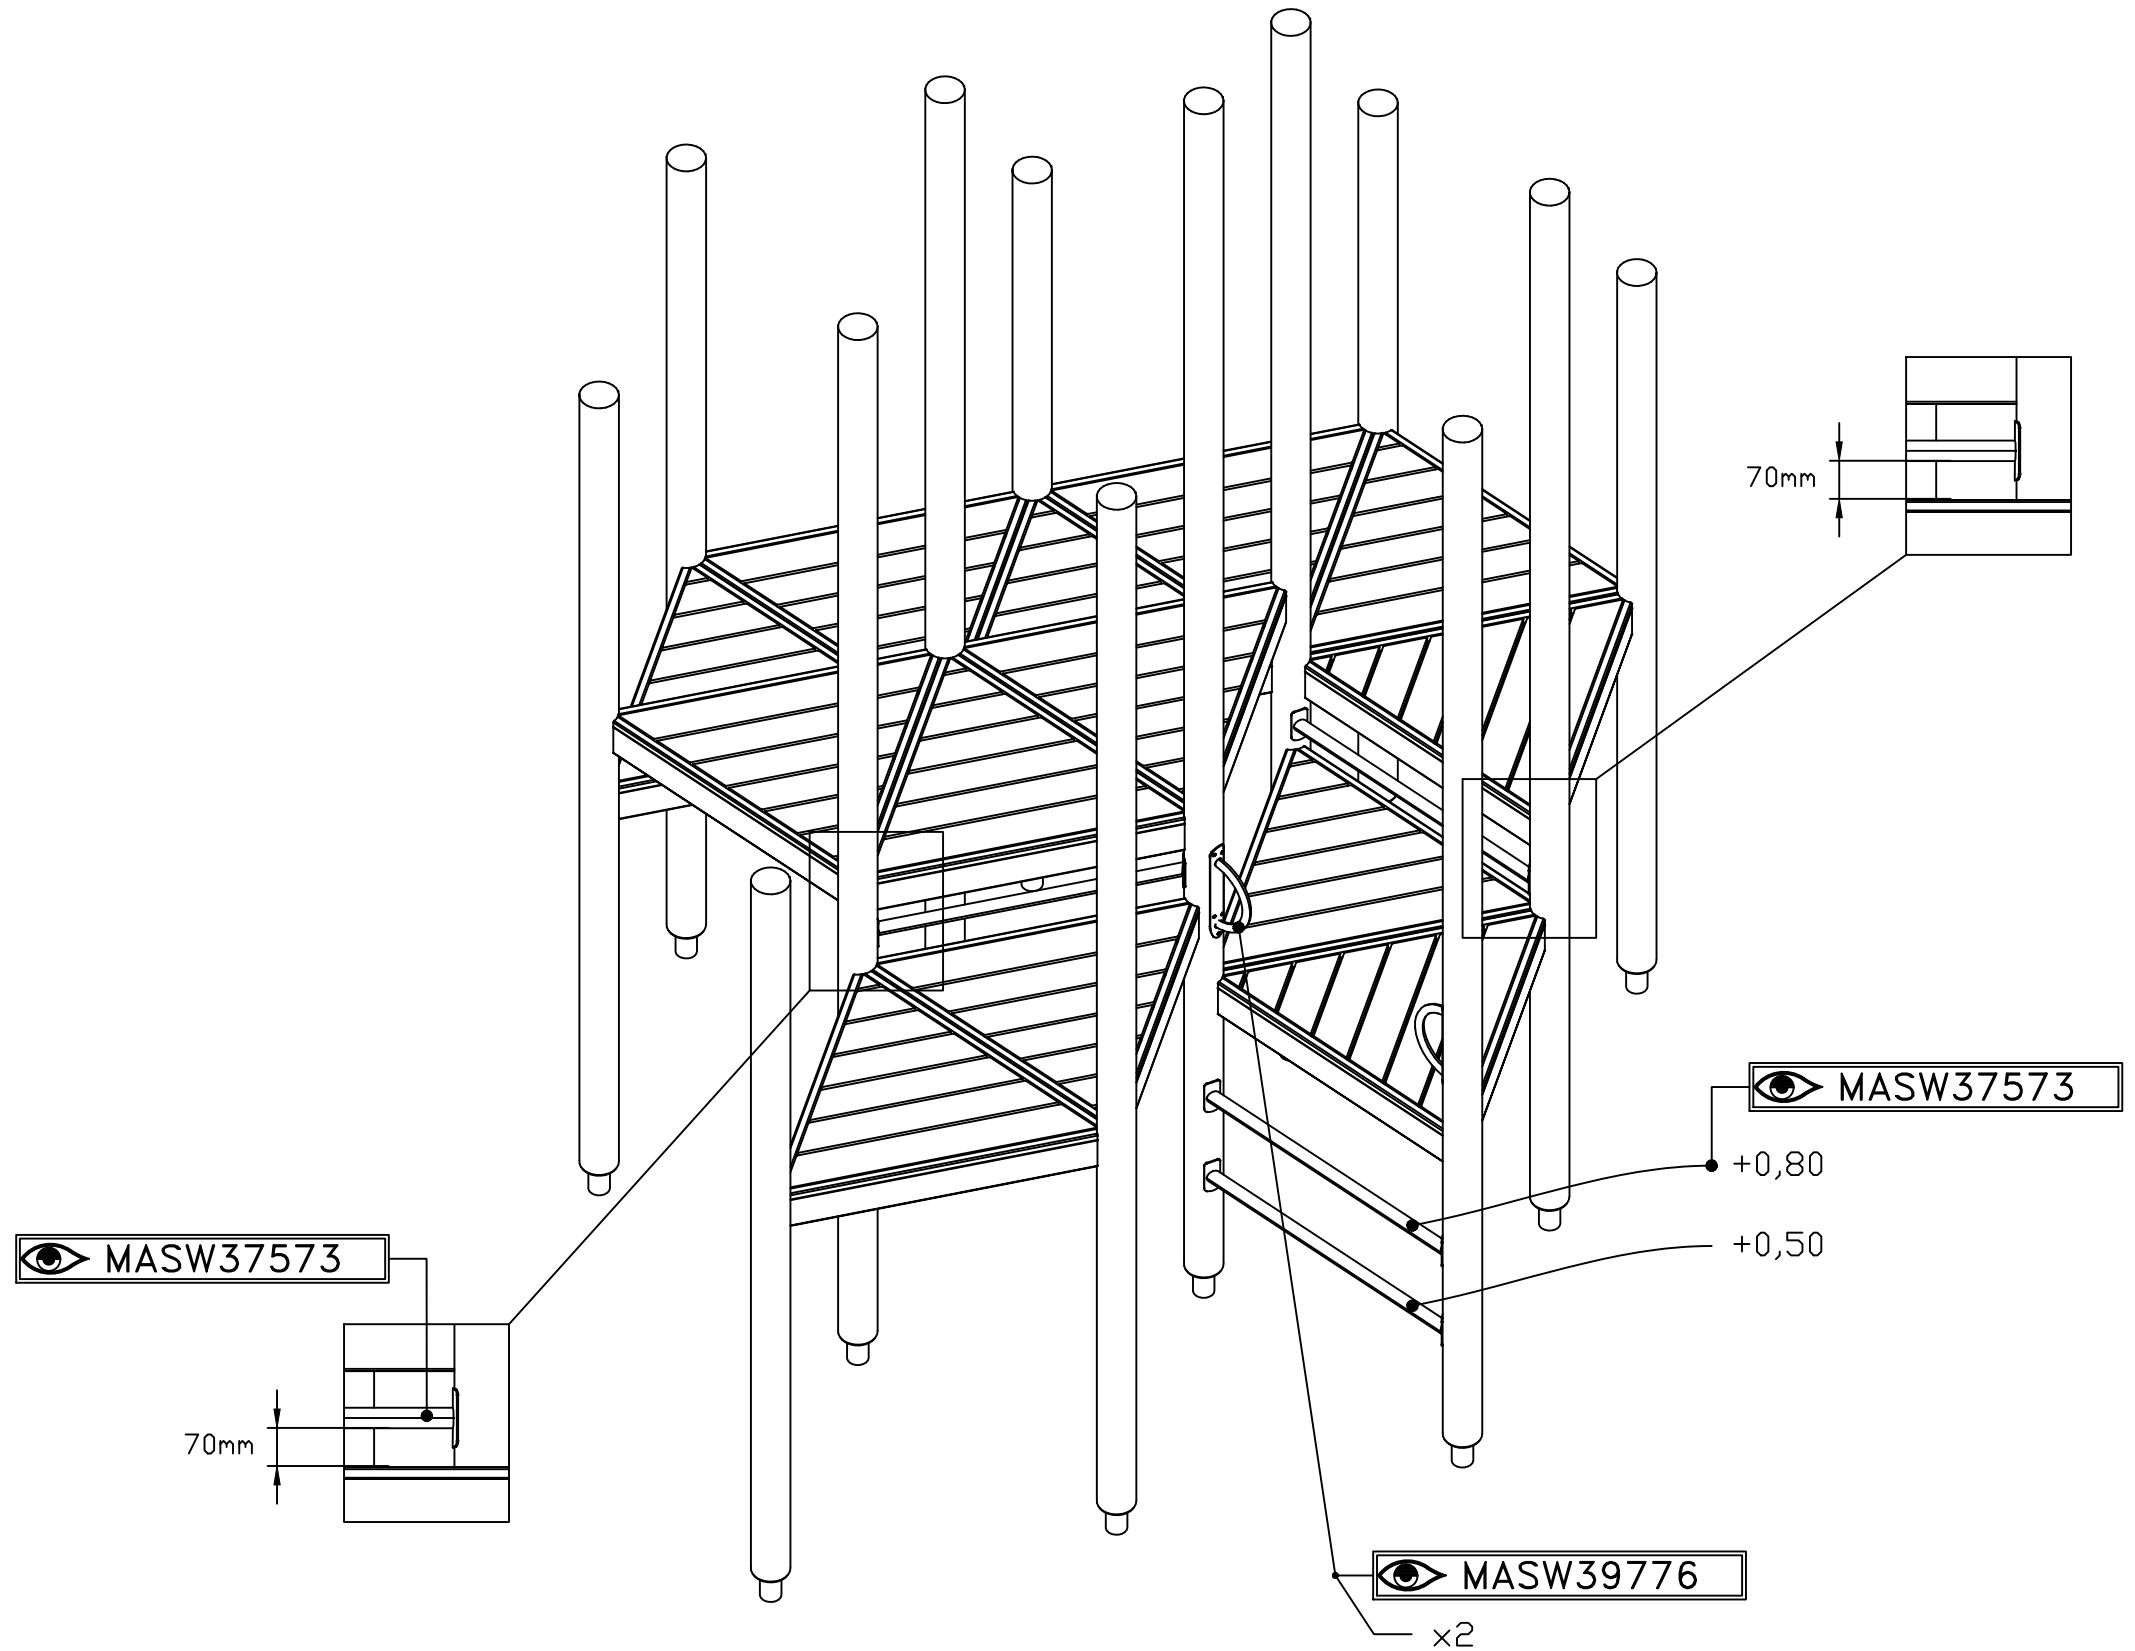

JW JW 2022-11-30 1

STEP 1

[m]

HAGS ANEBY, SWEDEN
+46(0)380-47300
www.hags.com

UniPlay Karro
MASW65030
3/9

🏠 JW 👁 JW 2022-11-30 1

STEP 2

[m]