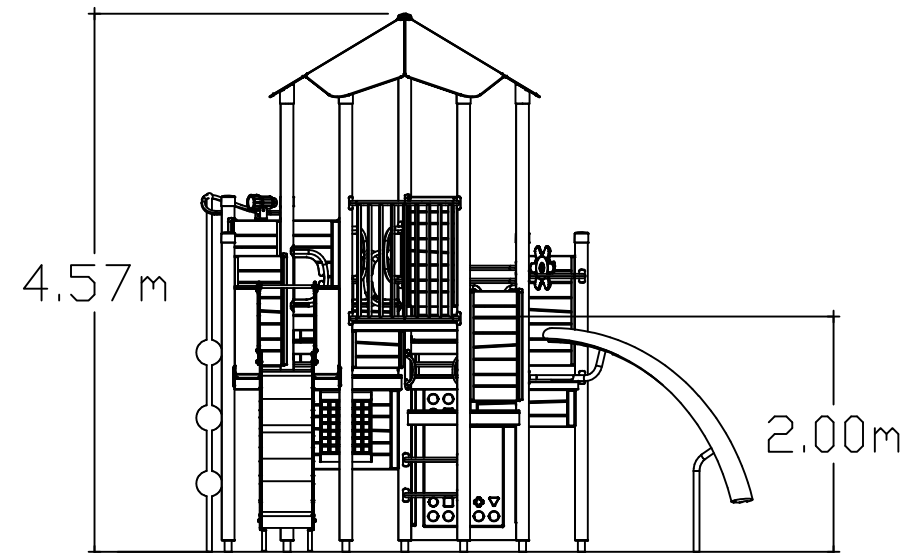

Step by Step UniPlay

1
2
3
4

SE 1(3)

FH 2.00m

≥EN 1176
≥CPSC

[m]

HAGS ANEBY, SWEDEN
+46(0)380-47300
www.hags.com

UniPlay Karro
MASW65030
2/9