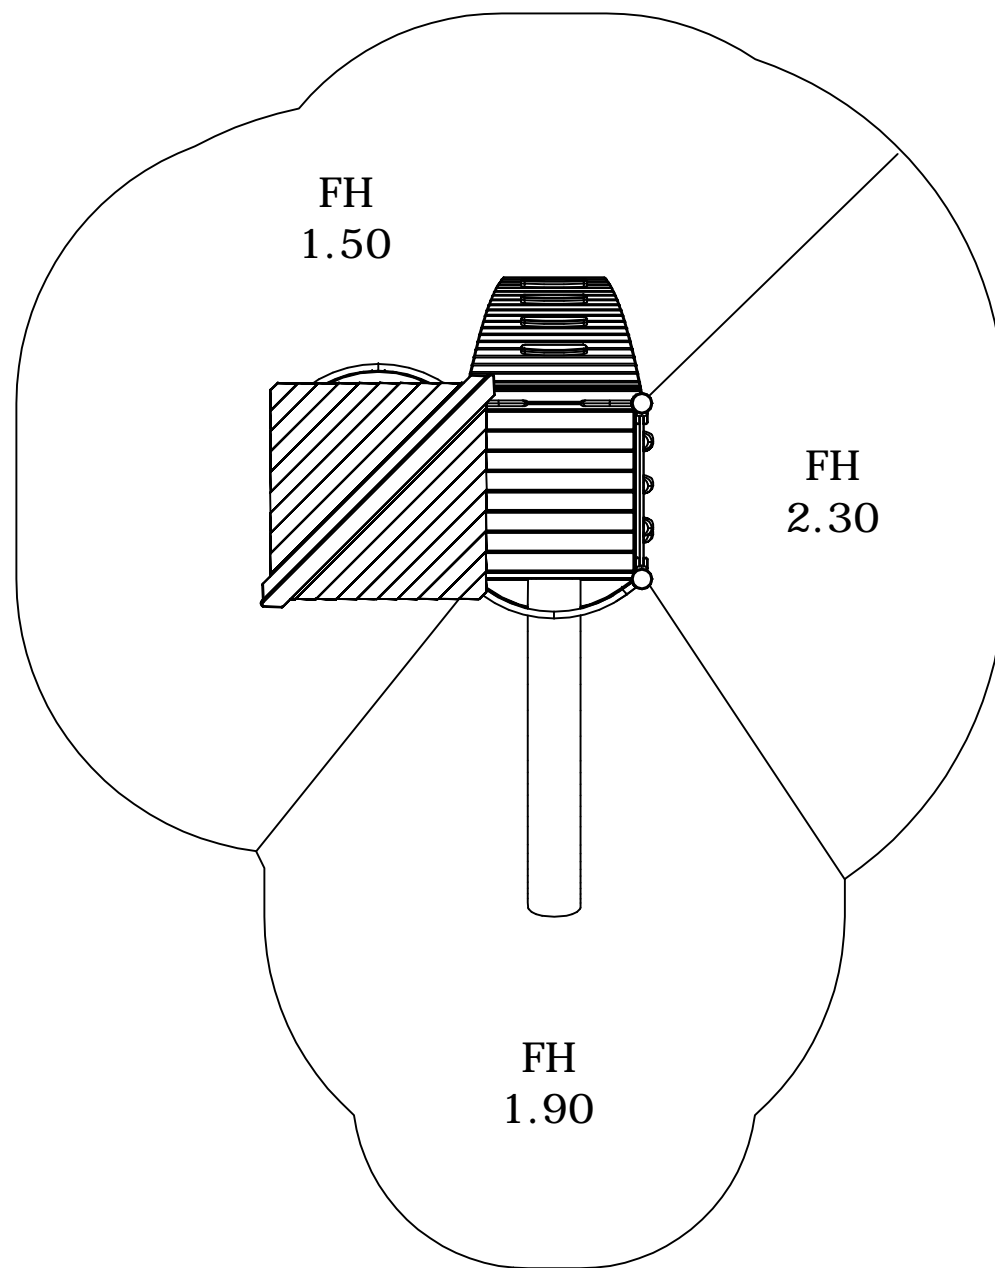

30 m²

HAGS ANEBY, SWEDEN
+46(0)380-47300
www.hags.com

UniPlay Ladona
MASW65037
1/7

LN JN 2018-02-14 0

18h

Varje vecka
Every week
Jede woche
Chaque semaine

Varje säsong
Every season
Jedes Jahr
Chaque saison

Step by Step UniPlay

UNIPLAY
MASW65037
SE 1(3)