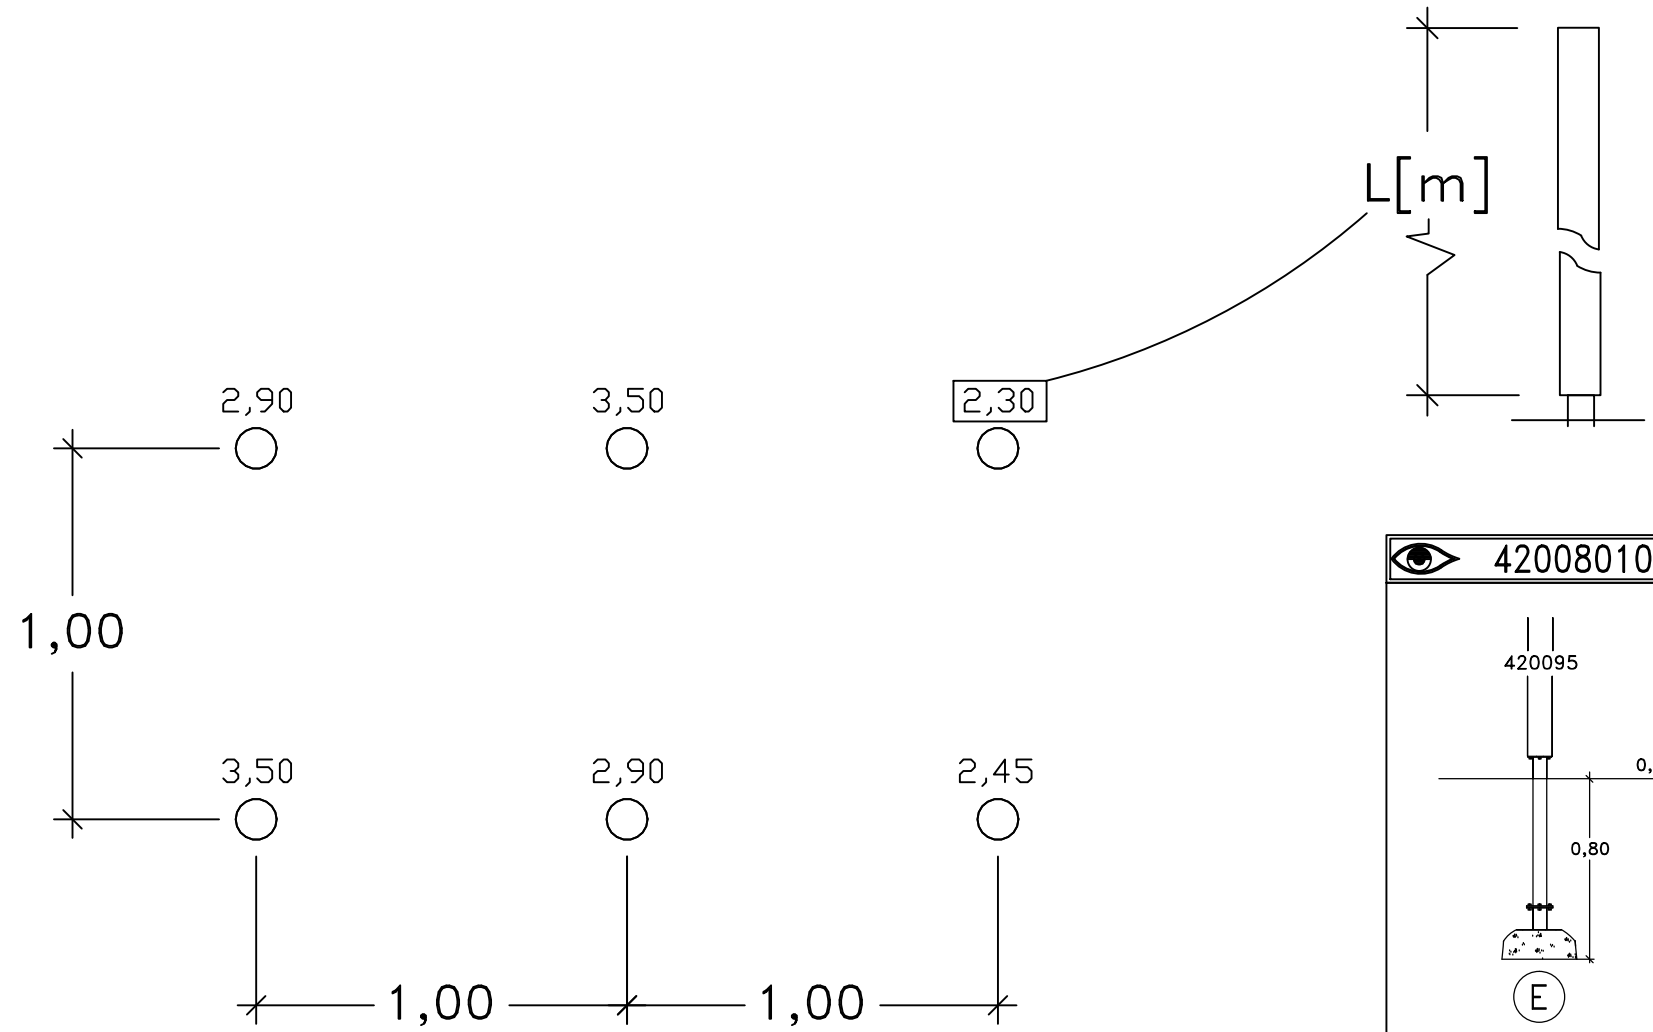

Step by Step UniPlay

UNIPLAY
MASW65037
SE 1(3)

HAGS ANEBY, SWEDEN
+46(0)380-47300
www.hags.com

UniPlay Ladona
MASW65037
2/7

LN JN 2018-02-14 0

STEP 1

[m]

HAGS	ANEBY, SWEDEN +46(0)380-47300 www.hags.com
UniPlay Ladona MASW65037 3/7	
LN	JN 2018-02-14 0