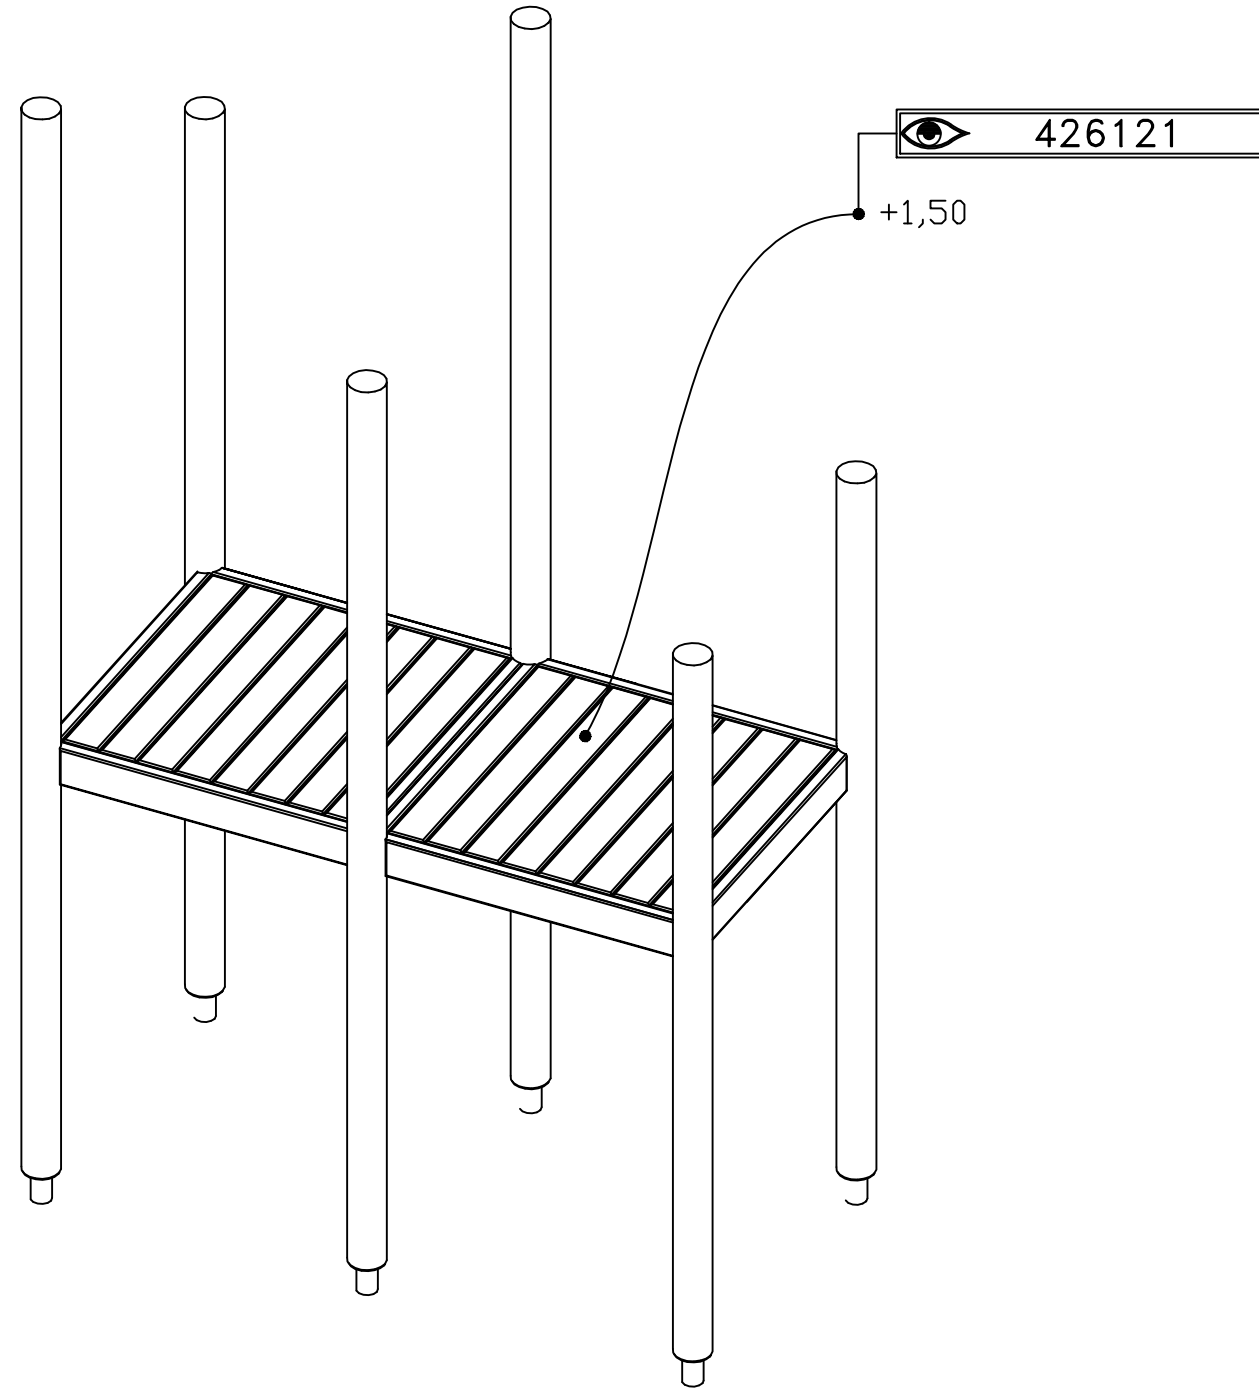

STEP 1

[m]

HAGS	ANEBY, SWEDEN +46(0)380-47300 www.hags.com
UniPlay Maver MASW65054 3/6	
LN	JN 2018-02-14 | 0