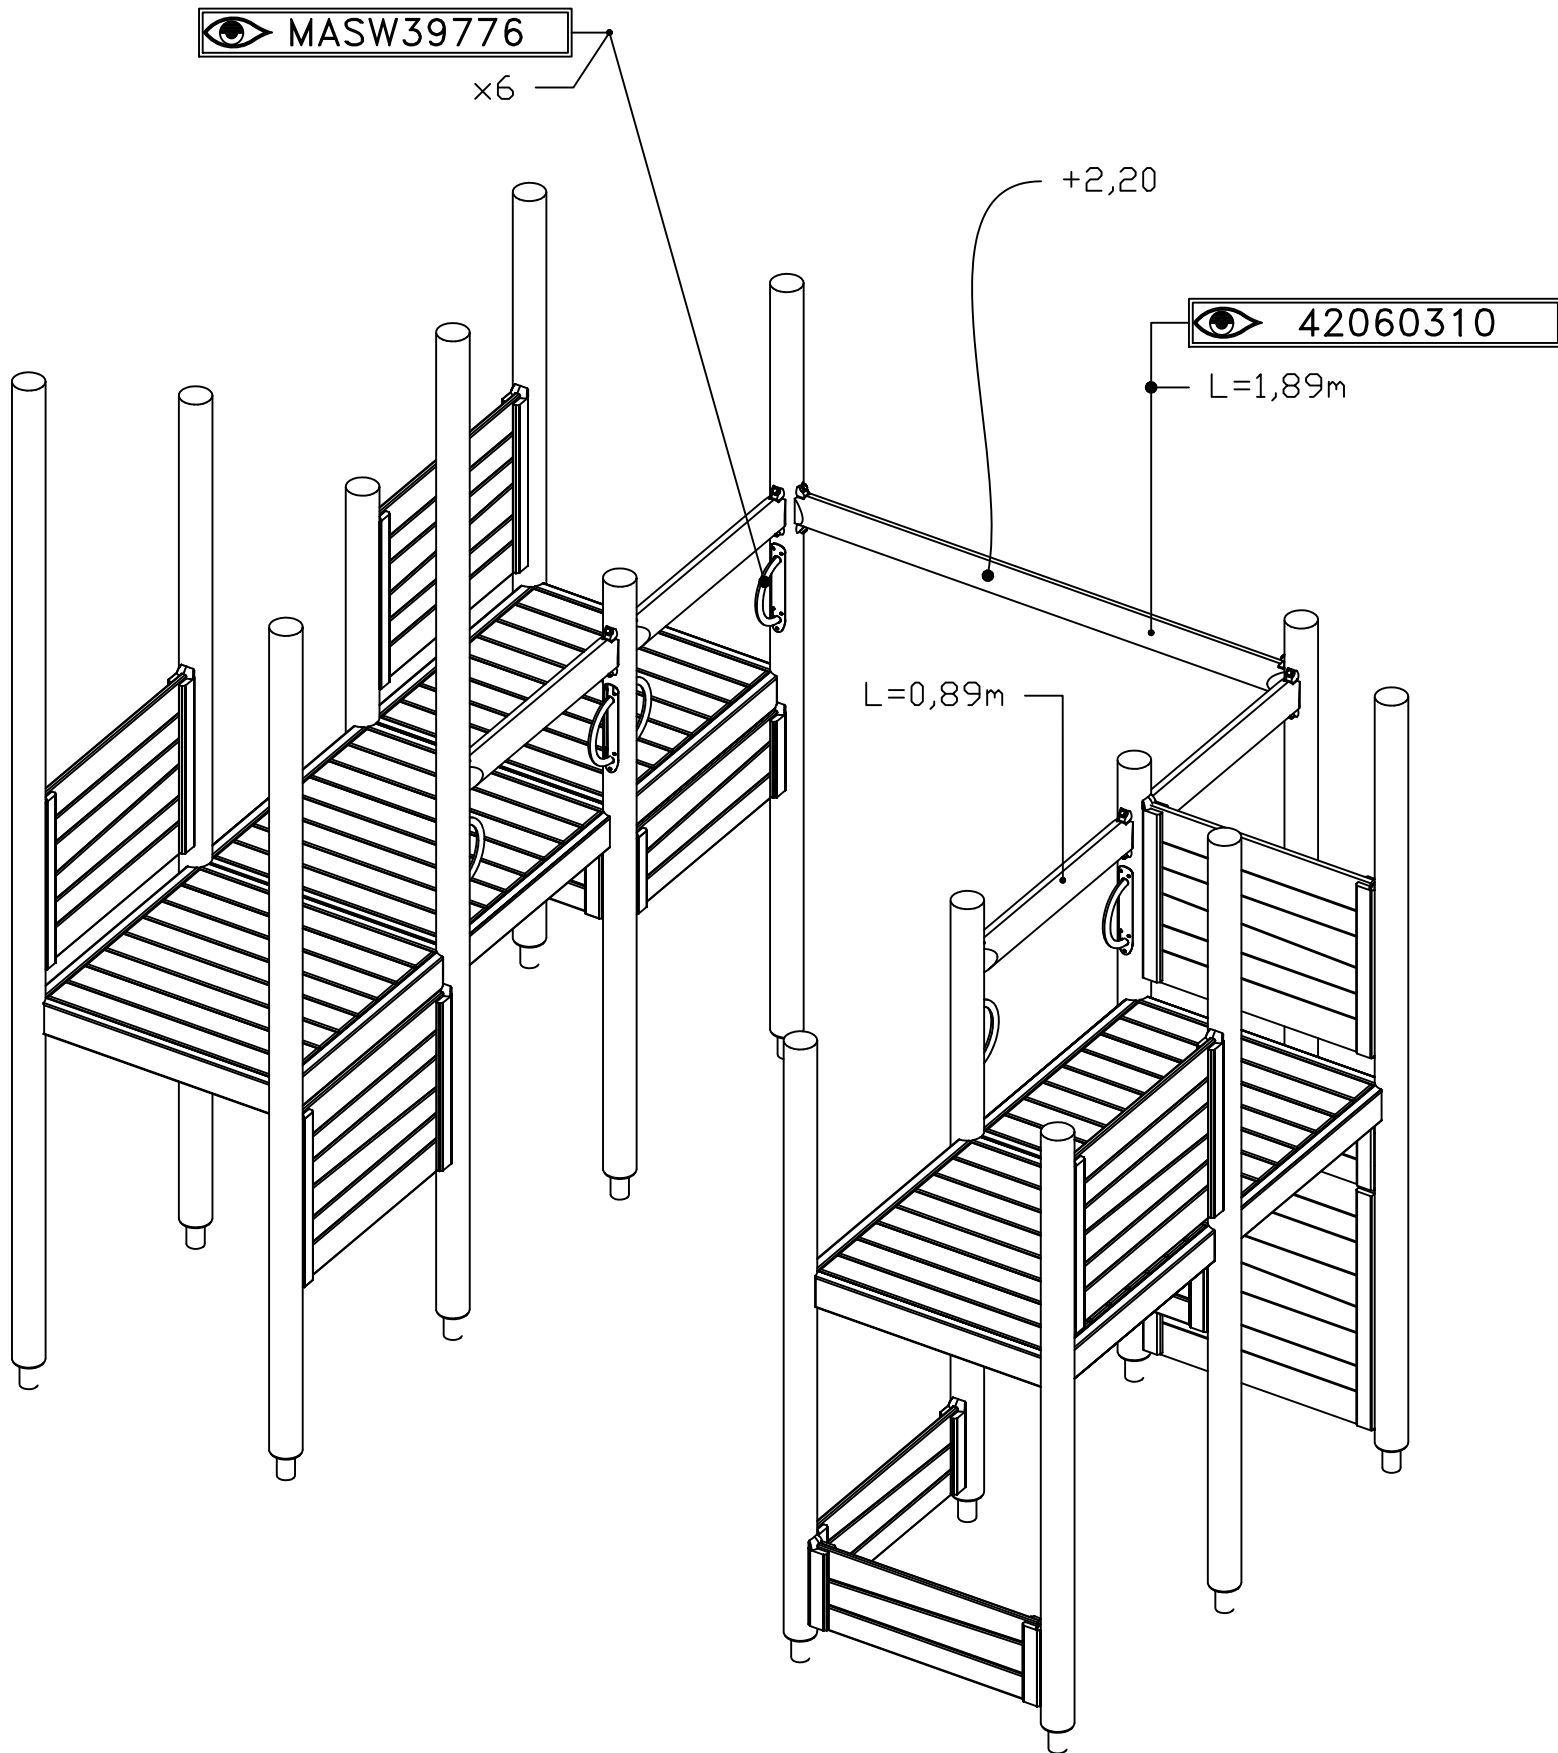

STEP 3

[m]

HAGS ANEBY, SWEDEN
+46(0)380-47300
www.hags.com

UniPlay Onyx
MASW65082
5/10

LN JN 2018-02-14 0