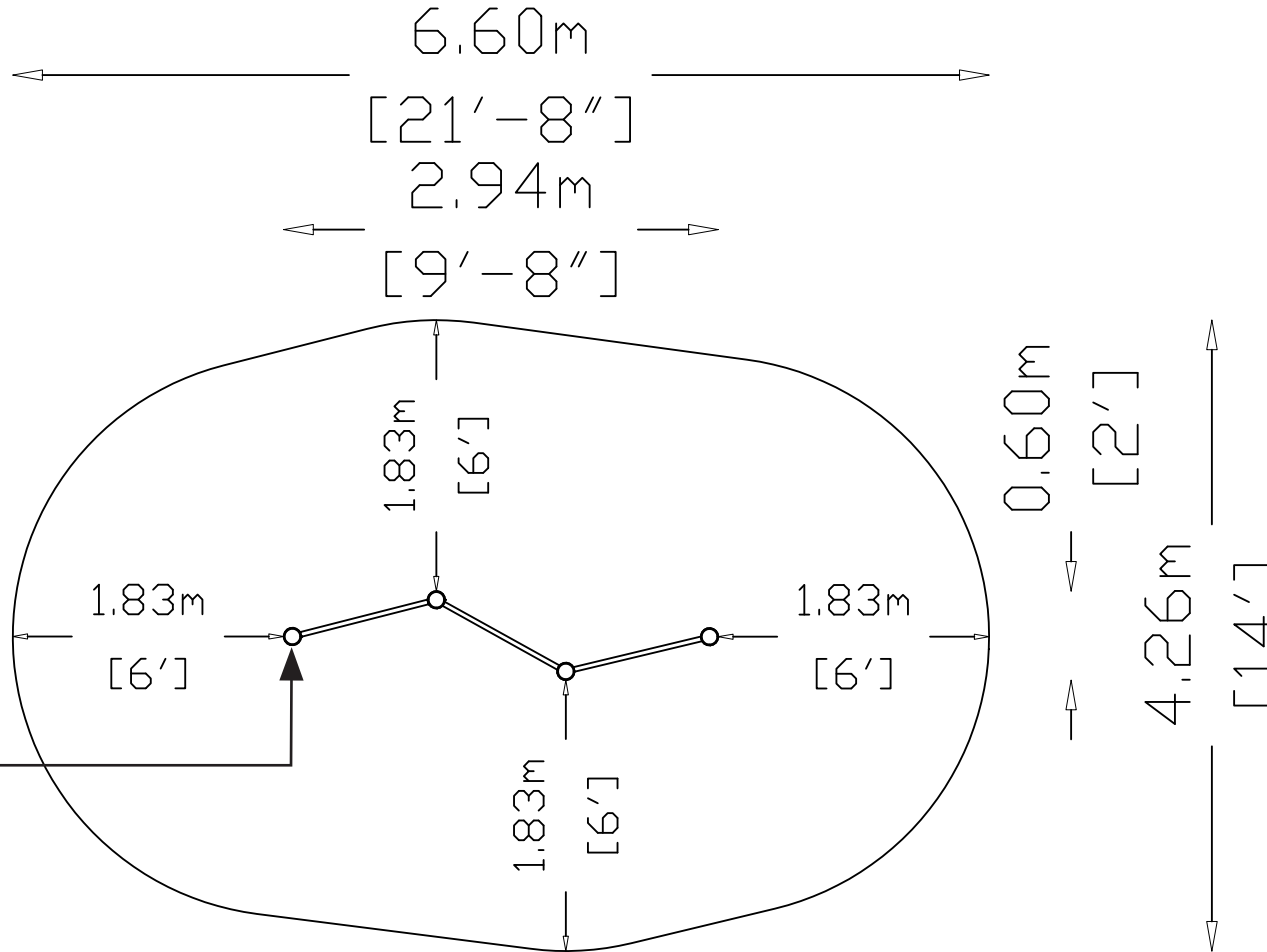

ASTM F1487

HAGS
FOR KIDS AGES
5-12
YEARS
ADULT SUPERVISION RECOMMENDED
www.hags.com