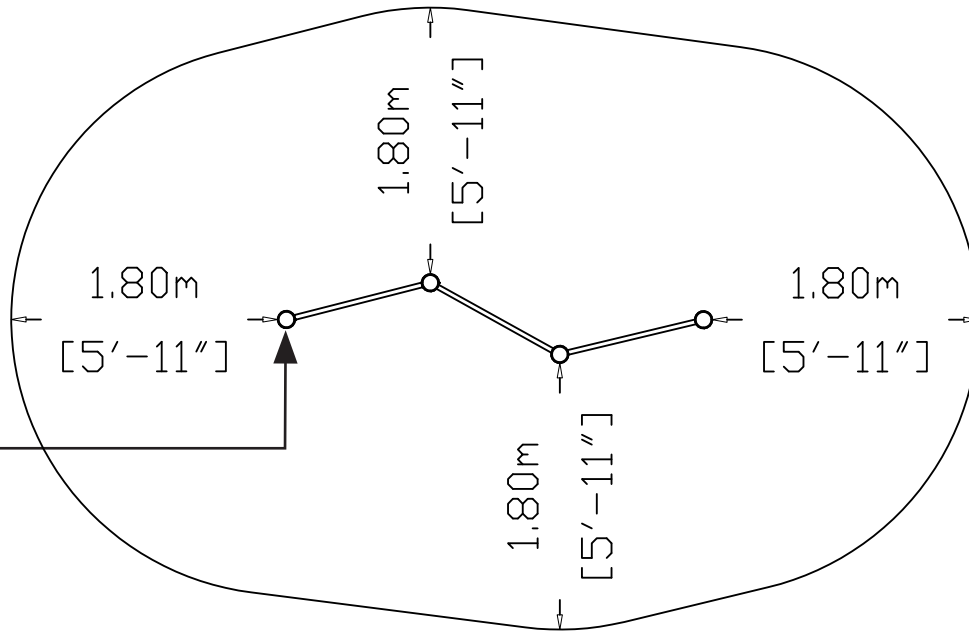

S9

CSA Z 614
1.75m
[5'-9"]

CSA Z614

HAGS
FOR KIDS AGES
5-12
YEARS
ADULT SUPERVISION RECOMMENDED
www.hags.com