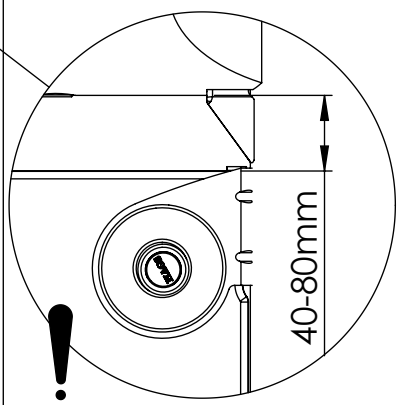

1 Wooden post

2 Wooden post

3 With deck

HAGS ANEBY, SWEDEN
+46(0)380-47300
www.hags.com

Climbing wall
MASW42193
1 (4)

SS PK 2021-05-12 6

NR.	Description MA	Item Number	QTY.
1	1000 x1280mm	8052792	1
2	TKFT 8x60 mm	8008646	6
3	Washer 9x18x2.	8035288	6

1 Wooden post

2 Wooden post

3 With beam

HAGS ANEBY, SWEDEN
+46(0)380-47300
www.hags.com

**Climbing wall
MASW42193
2 (4)**

SS PK 2021-05-12 6

NR.	Description MA	Item Number	QTY.
1	1000 x1280mm	8052792	1
2	TKFT 8x60 mm	8008646	6
3	Washer 9x18x2.	8035288	6

1 Steel post

2 Steel post

3 With beam

MAX 400 rpm

HAGS ANEBY, SWEDEN
+46(0)380-47300
www.hags.com

Climbing wall
MASW42193
3 (4)

SS PK 2021-05-12 6

NR.	Description MA	Item Number	QTY.
1	1000 x1280mm	8052792	1
4	Screw, thr-forming M8x25-8.8-(ISO7380)	8008506	6

1 Steel post

2 Steel post

3 With deck

MAX 400 rpm

HAGS ANEBY, SWEDEN
+46(0)380-47300
www.hags.com

Climbing wall
MASW42193
4 (4)

	SS		PK	2021-05-12	6
--	----	--	----	------------	---

NR.	Description MA	Item Number	QTY.
1	1000 x1280mm	8052792	1
4	Screw, thr-forming M8x25-8.8-(ISO7380)	8008506	6