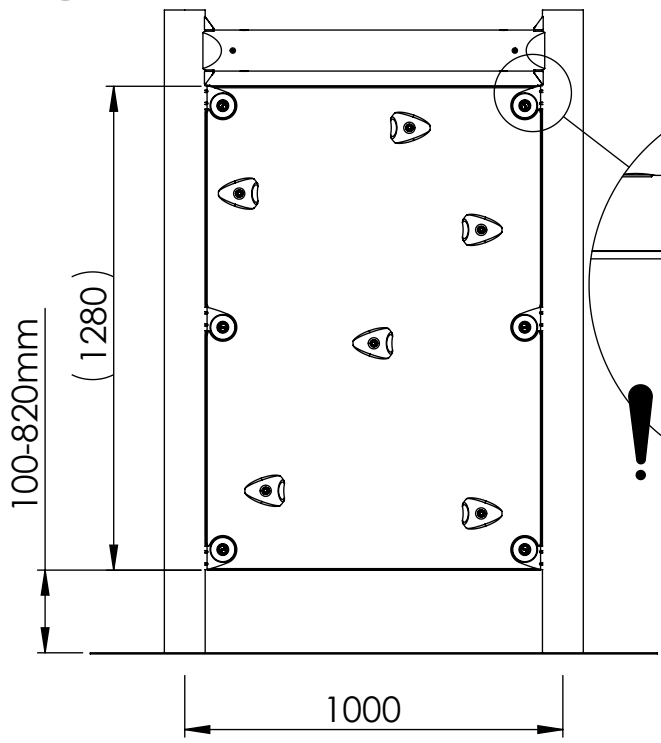

1 Wooden post

2 Wooden post

3 With deck

HAGS ANEBY, SWEDEN
+46(0)380-47300
www.hags.com

Climbing wall
MASW42193
1 (4)

SS PK 2021-05-12 6

NR.	Description MA	Item Number	QTY.
1	1000 x1280mm	8052792	1
2	TKFT 8x60 mm	8008646	6
3	Washer 9x18x2.	8035288	6

1 Wooden post

2 Wooden post

3 With beam

HAGS ANEBY, SWEDEN
+46(0)380-47300
www.hags.com

**Climbing wall
MASW42193
2 (4)**

SS PK 2021-05-12 6

NR.	Description MA	Item Number	QTY.
1	1000 x1280mm	8052792	1
2	TKFT 8x60 mm	8008646	6
3	Washer 9x18x2.	8035288	6

1 Steel post

2 Steel post

3 With beam

MAX 400 rpm

HAGS ANEBY, SWEDEN
+46(0)380-47300
www.hags.com

Climbing wall
MASW42193
3 (4)

SS PK 2021-05-12 6

NR.	Description MA	Item Number	QTY.
1	1000 x1280mm	8052792	1
4	Screw, thr-forming M8x25-8.8-(ISO7380)	8008506	6

1 Steel post

2 Steel post

3 With deck

MAX 400 rpm

HAGS ANEBY, SWEDEN
+46(0)380-47300
www.hags.com

Climbing wall
MASW42193
4 (4)

	SS		PK	2021-05-12	6
--	----	--	----	------------	---

NR.	Description MA	Item Number	QTY.
1	1000 x1280mm	8052792	1
4	Screw, thr-forming M8x25-8.8-(ISO7380)	8008506	6