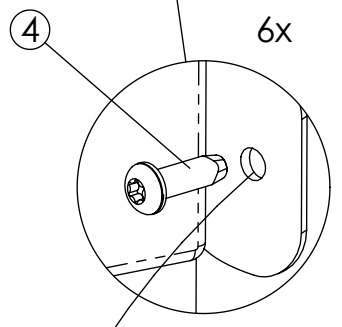

1 Wooden post

2 Wooden post

3 With beam

HAGS ANEBY, SWEDEN
+46(0)380-47300
www.hags.com

**Climbing wall
MASW42193
2 (4)**

SS PK 2021-05-12 6

NR.	Description MA	Item Number	QTY.
1	1000 x1280mm	8052792	1
2	TKFT 8x60 mm	8008646	6
3	Washer 9x18x2.	8035288	6

1 Steel post

2 Steel post

3 With beam

MAX 400 rpm

HAGS ANEBY, SWEDEN
+46(0)380-47300
www.hags.com

Climbing wall
MASW42193
3 (4)

SS PK 2021-05-12 6

NR.	Description MA	Item Number	QTY.
1	1000 x1280mm	8052792	1
4	Screw, thr-forming M8x25-8.8-(ISO7380)	8008506	6

1 Steel post

2 Steel post

3 With deck

MAX 400 rpm

HAGS ANEBY, SWEDEN
+46(0)380-47300
www.hags.com

Climbing wall
MASW42193
4 (4)

	SS		PK	2021-05-12	6
--	----	--	----	------------	---

NR.	Description MA	Item Number	QTY.
1	1000 x1280mm	8052792	1
4	Screw, thr-forming M8x25-8.8-(ISO7380)	8008506	6