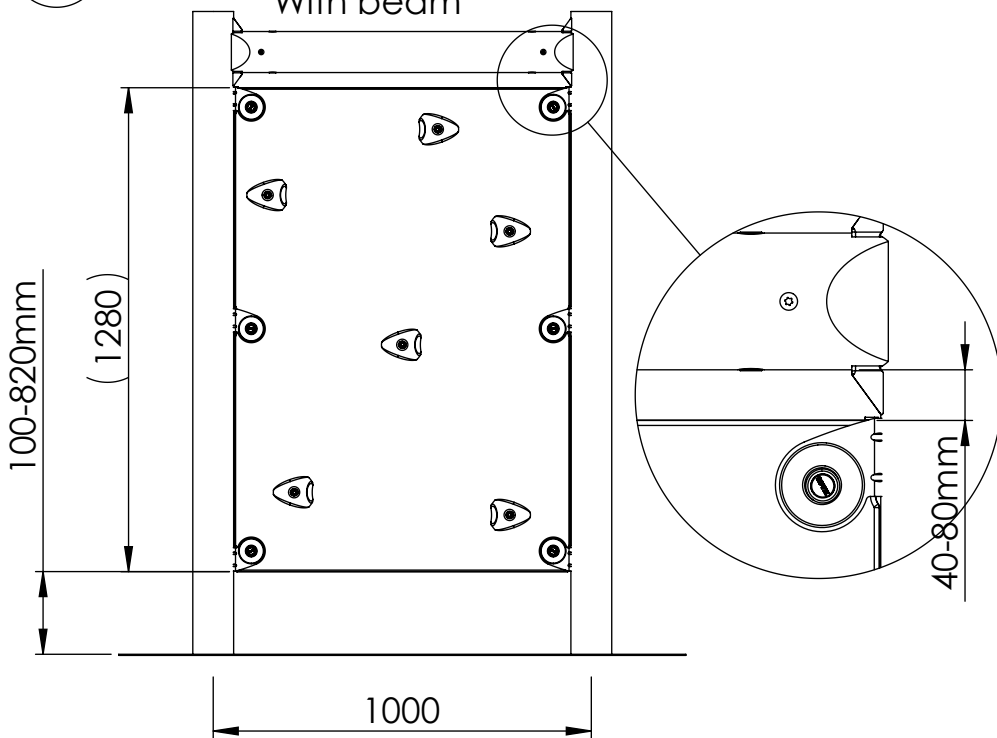

1 Wooden post

2 Wooden post

3 With deck

HAGS ANEBY, SWEDEN
+46(0)380-47300
www.hags.com

Climbing wall
MASW42193
1 (4)

SS PK 2021-05-12 6

NR.	Description MA	Item Number	QTY.
1	1000 x1280mm	8052792	1
2	TKFT 8x60 mm	8008646	6
3	Washer 9x18x2.	8035288	6

1 Wooden post

2 Wooden post

3 With beam

HAGS ANEBY, SWEDEN
+46(0)380-47300
www.hags.com

**Climbing wall
MASW42193
2 (4)**

SS PK 2021-05-12 6

NR.	Description MA	Item Number	QTY.
1	1000 x1280mm	8052792	1
2	TKFT 8x60 mm	8008646	6
3	Washer 9x18x2.	8035288	6

1 Steel post

2 Steel post

3 With beam

MAX 400 rpm

HAGS ANEBY, SWEDEN
+46(0)380-47300
www.hags.com

Climbing wall
MASW42193
3 (4)

SS PK 2021-05-12 6

NR.	Description MA	Item Number	QTY.
1	1000 x1280mm	8052792	1
4	Screw, thr-forming M8x25-8.8-(ISO7380)	8008506	6

1 Steel post

2 Steel post

3 With deck

MAX 400 rpm

HAGS ANEBY, SWEDEN
+46(0)380-47300
www.hags.com

Climbing wall
MASW42193
4 (4)

	SS		PK	2021-05-12	6
--	----	--	----	------------	---

NR.	Description MA	Item Number	QTY.
1	1000 x1280mm	8052792	1
4	Screw, thr-forming M8x25-8.8-(ISO7380)	8008506	6