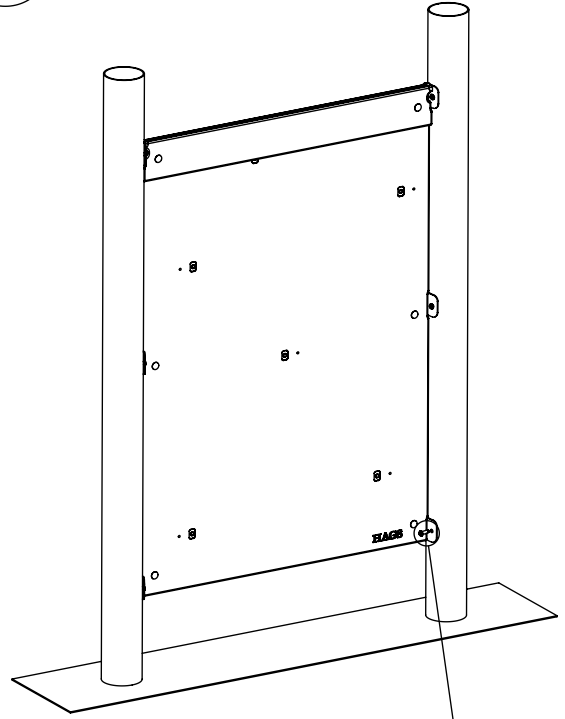

1 Wooden post

2 Wooden post

3 With deck

HAGS ANEBY, SWEDEN
+46(0)380-47300
www.hags.com

Climbing wall
MASW42193
1 (4)

SS PK 2021-05-12 6

NR.	Description MA	Item Number	QTY.
1	1000 x1280mm	8052792	1
2	TKFT 8x60 mm	8008646	6
3	Washer 9x18x2.	8035288	6

1 Wooden post

2 Wooden post

3 With beam

HAGS ANEBY, SWEDEN
+46(0)380-47300
www.hags.com

**Climbing wall
MASW42193
2 (4)**

SS PK 2021-05-12 6

NR.	Description MA	Item Number	QTY.
1	1000 x1280mm	8052792	1
2	TKFT 8x60 mm	8008646	6
3	Washer 9x18x2.	8035288	6

1 Steel post

2 Steel post

3 With beam

MAX 400 rpm

HAGS ANEBY, SWEDEN
+46(0)380-47300
www.hags.com

Climbing wall
MASW42193
3 (4)

SS PK 2021-05-12 6

NR.	Description MA	Item Number	QTY.
1	1000 x1280mm	8052792	1
4	Screw, thr-forming M8x25-8.8-(ISO7380)	8008506	6

1 Steel post

2 Steel post

3 With deck

MAX 400 rpm

HAGS ANEBY, SWEDEN
+46(0)380-47300
www.hags.com

Climbing wall
MASW42193
4 (4)

	SS		PK	2021-05-12	6
--	----	--	----	------------	---

NR.	Description MA	Item Number	QTY.
1	1000 x1280mm	8052792	1
4	Screw, thr-forming M8x25-8.8-(ISO7380)	8008506	6