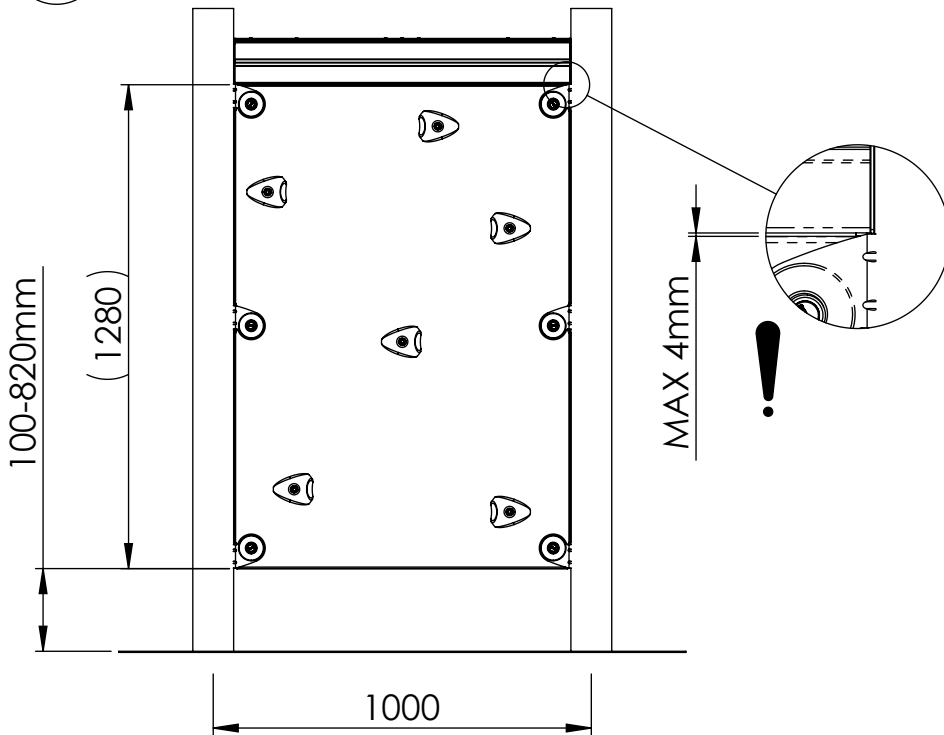

1 Wooden post

2 Wooden post

3 With deck

HAGS ANEBY, SWEDEN
+46(0)380-47300
www.hags.com

Climbing wall
MASW42193
1 (4)

SS PK 2021-05-12 6

NR.	Description MA	Item Number	QTY.
1	1000 x1280mm	8052792	1
2	TKFT 8x60 mm	8008646	6
3	Washer 9x18x2.	8035288	6

1 Wooden post

2 Wooden post

3 With beam

HAGS ANEBY, SWEDEN
+46(0)380-47300
www.hags.com

**Climbing wall
MASW42193
2 (4)**

SS PK 2021-05-12 6

NR.	Description MA	Item Number	QTY.
1	1000 x1280mm	8052792	1
2	TKFT 8x60 mm	8008646	6
3	Washer 9x18x2.	8035288	6

1 Steel post

2 Steel post

3 With beam

MAX 400 rpm

HAGS ANEBY, SWEDEN
+46(0)380-47300
www.hags.com

Climbing wall
MASW42193
3 (4)

SS PK 2021-05-12 6

NR.	Description MA	Item Number	QTY.
1	1000 x1280mm	8052792	1
4	Screw, thr-forming M8x25-8.8-(ISO7380)	8008506	6