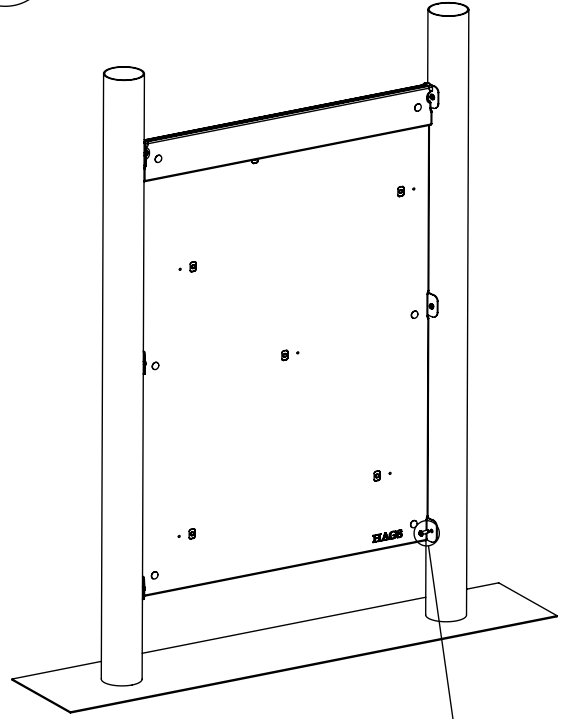

1 Wooden post

2 Wooden post

3 With deck

HAGS ANEBY, SWEDEN
+46(0)380-47300
www.hags.com

Climbing wall
MASW42193
1 (4)

SS PK 2021-05-12 6

NR.	Description MA	Item Number	QTY.
1	1000 x1280mm	8052792	1
2	TKFT 8x60 mm	8008646	6
3	Washer 9x18x2.	8035288	6

1 Wooden post

2 Wooden post

3 With beam

HAGS ANEBY, SWEDEN
+46(0)380-47300
www.hags.com

**Climbing wall
MASW42193
2 (4)**

SS PK 2021-05-12 6

NR.	Description MA	Item Number	QTY.
1	1000 x1280mm	8052792	1
2	TKFT 8x60 mm	8008646	6
3	Washer 9x18x2.	8035288	6

1 Steel post

2 Steel post

3 With beam

MAX 400 rpm

HAGS ANEBY, SWEDEN
+46(0)380-47300
www.hags.com

Climbing wall
MASW42193
3 (4)

SS PK 2021-05-12 6

NR.	Description MA	Item Number	QTY.
1	1000 x1280mm	8052792	1
4	Screw, thr-forming M8x25-8.8-(ISO7380)	8008506	6