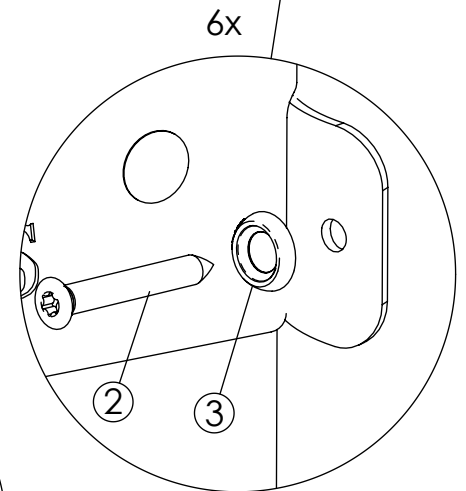

1 Wooden post

2 Wooden post

3 With deck

HAGS ANEBY, SWEDEN
+46(0)380-47300
www.hags.com

Climbing wall
MASW42193
1 (4)

SS PK 2021-05-12 6

NR.	Description MA	Item Number	QTY.
1	1000 x1280mm	8052792	1
2	TKFT 8x60 mm	8008646	6
3	Washer 9x18x2.	8035288	6

1 Wooden post

2 Wooden post

3 With beam

HAGS ANEBY, SWEDEN
+46(0)380-47300
www.hags.com

**Climbing wall
MASW42193
2 (4)**

SS PK 2021-05-12 6

NR.	Description MA	Item Number	QTY.
1	1000 x1280mm	8052792	1
2	TKFT 8x60 mm	8008646	6
3	Washer 9x18x2.	8035288	6

1 Steel post

2 Steel post

3 With beam

MAX 400 rpm

HAGS ANEBY, SWEDEN
+46(0)380-47300
www.hags.com

Climbing wall
MASW42193
3 (4)

SS PK 2021-05-12 6

NR.	Description MA	Item Number	QTY.
1	1000 x1280mm	8052792	1
4	Screw, thr-forming M8x25-8.8-(ISO7380)	8008506	6

1 Steel post

2 Steel post

3 With deck

MAX 400 rpm

HAGS ANEBY, SWEDEN
+46(0)380-47300
www.hags.com

Climbing wall
MASW42193
4 (4)

	SS		PK	2021-05-12	6
--	----	--	----	------------	---

NR.	Description MA	Item Number	QTY.
1	1000 x1280mm	8052792	1
4	Screw, thr-forming M8x25-8.8-(ISO7380)	8008506	6