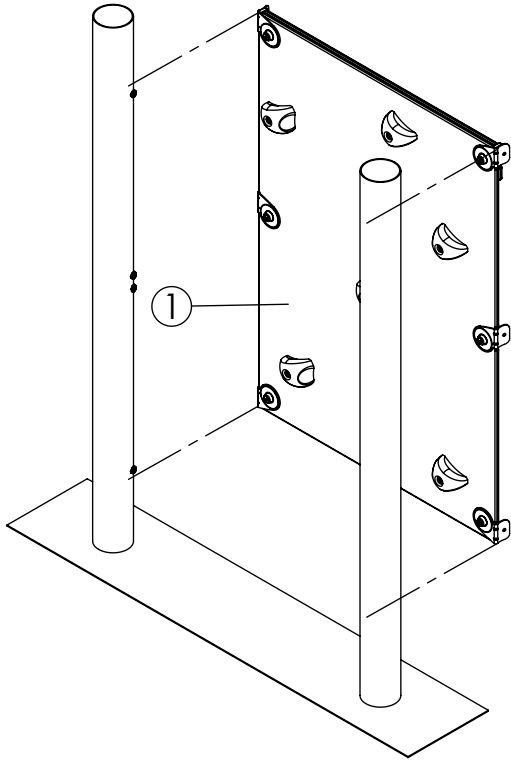

1 Wooden post

2 Wooden post

3 With deck

HAGS ANEBY, SWEDEN
+46(0)380-47300
www.hags.com

Climbing wall
MASW42193
1 (4)

SS PK 2021-05-12 6

NR.	Description MA	Item Number	QTY.
1	1000 x1280mm	8052792	1
2	TKFT 8x60 mm	8008646	6
3	Washer 9x18x2.	8035288	6

1 Wooden post

2 Wooden post

3 With beam

HAGS ANEBY, SWEDEN
+46(0)380-47300
www.hags.com

**Climbing wall
MASW42193
2 (4)**

SS PK 2021-05-12 6

NR.	Description MA	Item Number	QTY.
1	1000 x1280mm	8052792	1
2	TKFT 8x60 mm	8008646	6
3	Washer 9x18x2.	8035288	6

1 Steel post

2 Steel post

3 With beam

MAX 400 rpm

HAGS ANEBY, SWEDEN
+46(0)380-47300
www.hags.com

Climbing wall
MASW42193
3 (4)

SS PK 2021-05-12 6

NR.	Description MA	Item Number	QTY.
1	1000 x1280mm	8052792	1
4	Screw, thr-forming M8x25-8.8-(ISO7380)	8008506	6