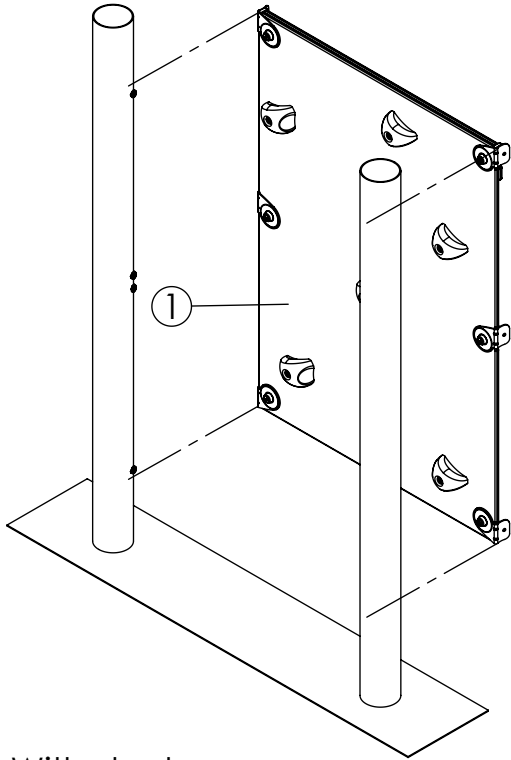

1 Wooden post

2 Wooden post

3 With deck

HAGS ANEBY, SWEDEN
+46(0)380-47300
www.hags.com

Climbing wall
MASW42193
1 (4)

SS PK 2021-05-12 6

NR.	Description MA	Item Number	QTY.
1	1000 x1280mm	8052792	1
2	TKFT 8x60 mm	8008646	6
3	Washer 9x18x2.	8035288	6

1 Wooden post

2 Wooden post

3 With beam

HAGS ANEBY, SWEDEN
+46(0)380-47300
www.hags.com

**Climbing wall
MASW42193
2 (4)**

SS PK 2021-05-12 6

NR.	Description MA	Item Number	QTY.
1	1000 x1280mm	8052792	1
2	TKFT 8x60 mm	8008646	6
3	Washer 9x18x2.	8035288	6

1 Steel post

2 Steel post

3 With beam

MAX 400 rpm

HAGS ANEBY, SWEDEN
+46(0)380-47300
www.hags.com

Climbing wall
MASW42193
3 (4)

SS PK 2021-05-12 6

NR.	Description MA	Item Number	QTY.
1	1000 x1280mm	8052792	1
4	Screw, thr-forming M8x25-8.8-(ISO7380)	8008506	6