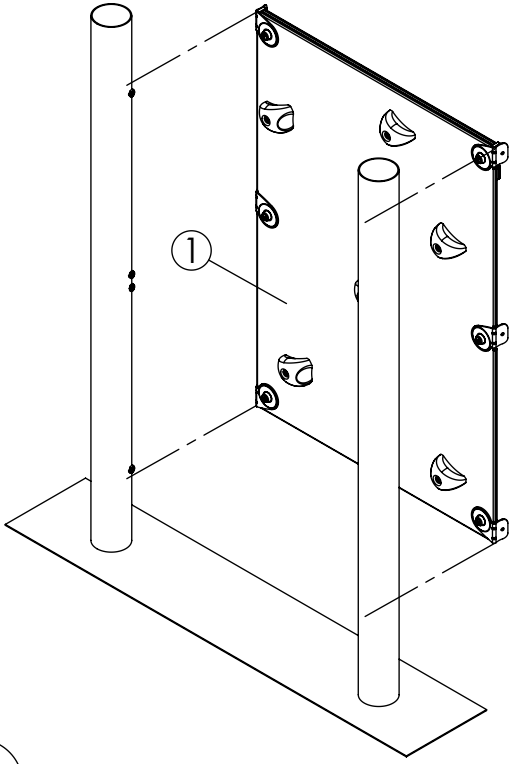

1 Wooden post

2 Wooden post

3 With deck

HAGS ANEBY, SWEDEN
+46(0)380-47300
www.hags.com

Climbing wall
MASW42193
1 (4)

SS PK 2021-05-12 6

NR.	Description MA	Item Number	QTY.
1	1000 x1280mm	8052792	1
2	TKFT 8x60 mm	8008646	6
3	Washer 9x18x2.	8035288	6

1 Wooden post

2 Wooden post

3 With beam

HAGS ANEBY, SWEDEN
+46(0)380-47300
www.hags.com

**Climbing wall
MASW42193
2 (4)**

SS PK 2021-05-12 6

NR.	Description MA	Item Number	QTY.
1	1000 x1280mm	8052792	1
2	TKFT 8x60 mm	8008646	6
3	Washer 9x18x2.	8035288	6

1 Steel post

2 Steel post

3 With beam

MAX 400 rpm

HAGS ANEBY, SWEDEN
+46(0)380-47300
www.hags.com

Climbing wall
MASW42193
3 (4)

SS PK 2021-05-12 6

NR.	Description MA	Item Number	QTY.
1	1000 x1280mm	8052792	1
4	Screw, thr-forming M8x25-8.8-(ISO7380)	8008506	6