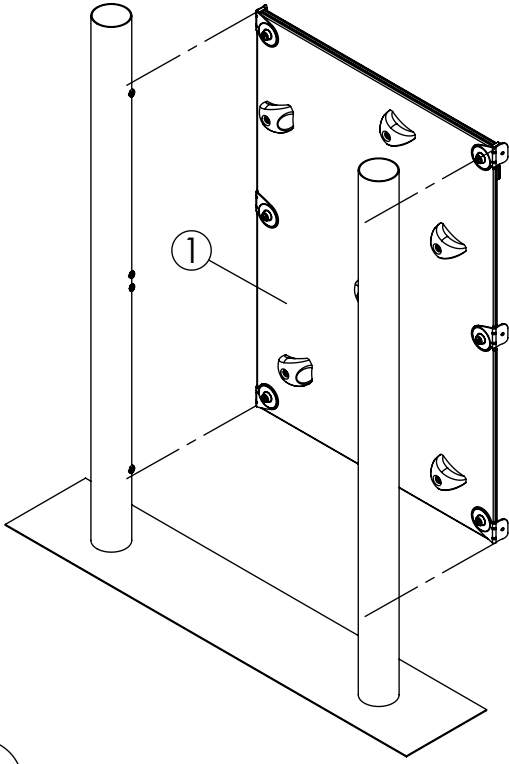

1 Wooden post

2 Wooden post

3 With deck

HAGS ANEBY, SWEDEN
+46(0)380-47300
www.hags.com

Climbing wall
MASW42193
1 (4)

SS PK 2021-05-12 6

NR.	Description MA	Item Number	QTY.
1	1000 x1280mm	8052792	1
2	TKFT 8x60 mm	8008646	6
3	Washer 9x18x2.	8035288	6

1 Wooden post

2 Wooden post

3 With beam

HAGS ANEBY, SWEDEN
+46(0)380-47300
www.hags.com

**Climbing wall
MASW42193
2 (4)**

SS PK 2021-05-12 6

NR.	Description MA	Item Number	QTY.
1	1000 x1280mm	8052792	1
2	TKFT 8x60 mm	8008646	6
3	Washer 9x18x2.	8035288	6

1 Steel post

2 Steel post

3 With beam

MAX 400 rpm

HAGS ANEBY, SWEDEN
+46(0)380-47300
www.hags.com

Climbing wall
MASW42193
3 (4)

SS PK 2021-05-12 6

NR.	Description MA	Item Number	QTY.
1	1000 x1280mm	8052792	1
4	Screw, thr-forming M8x25-8.8-(ISO7380)	8008506	6

1 Steel post

2 Steel post

3 With deck

MAX 400 rpm

HAGS ANEBY, SWEDEN
+46(0)380-47300
www.hags.com

Climbing wall
MASW42193
4 (4)

	SS		PK	2021-05-12	6
--	----	--	----	------------	---

NR.	Description MA	Item Number	QTY.
1	1000 x1280mm	8052792	1
4	Screw, thr-forming M8x25-8.8-(ISO7380)	8008506	6