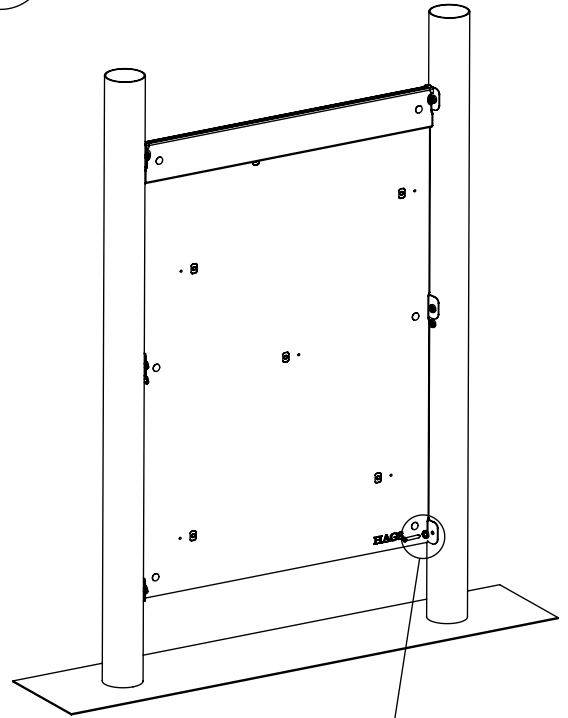

1 Wooden post

2 Wooden post

3 With deck

HAGS ANEBY, SWEDEN
+46(0)380-47300
www.hags.com

Climbing wall
MASW42193
1 (4)

SS PK 2021-05-12 6

NR.	Description MA	Item Number	QTY.
1	1000 x1280mm	8052792	1
2	TKFT 8x60 mm	8008646	6
3	Washer 9x18x2.	8035288	6

1 Wooden post

2 Wooden post

3 With beam

HAGS ANEBY, SWEDEN
+46(0)380-47300
www.hags.com

**Climbing wall
MASW42193
2 (4)**

SS PK 2021-05-12 6

NR.	Description MA	Item Number	QTY.
1	1000 x1280mm	8052792	1
2	TKFT 8x60 mm	8008646	6
3	Washer 9x18x2.	8035288	6

1 Steel post

2 Steel post

3 With beam

MAX 400 rpm

HAGS ANEBY, SWEDEN
+46(0)380-47300
www.hags.com

Climbing wall
MASW42193
3 (4)

SS PK 2021-05-12 6

NR.	Description MA	Item Number	QTY.
1	1000 x1280mm	8052792	1
4	Screw, thr-forming M8x25-8.8-(ISO7380)	8008506	6