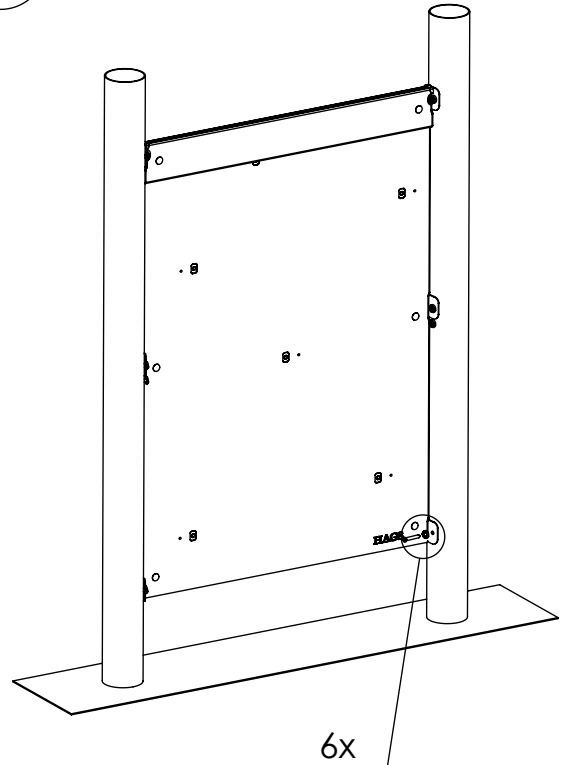

1 Wooden post

2 Wooden post

3 With deck

HAGS ANEBY, SWEDEN
+46(0)380-47300
www.hags.com

Climbing wall
MASW42193
1 (4)

SS PK 2021-05-12 6

NR.	Description MA	Item Number	QTY.
1	1000 x1280mm	8052792	1
2	TKFT 8x60 mm	8008646	6
3	Washer 9x18x2.	8035288	6

1 Wooden post

2 Wooden post

3 With beam

HAGS ANEBY, SWEDEN
+46(0)380-47300
www.hags.com

**Climbing wall
MASW42193
2 (4)**

SS PK 2021-05-12 6

NR.	Description MA	Item Number	QTY.
1	1000 x1280mm	8052792	1
2	TKFT 8x60 mm	8008646	6
3	Washer 9x18x2.	8035288	6

1 Steel post

2 Steel post

3 With beam

MAX 400 rpm

HAGS ANEBY, SWEDEN
+46(0)380-47300
www.hags.com

Climbing wall
MASW42193
3 (4)

SS PK 2021-05-12 6

NR.	Description MA	Item Number	QTY.
1	1000 x1280mm	8052792	1
4	Screw, thr-forming M8x25-8.8-(ISO7380)	8008506	6