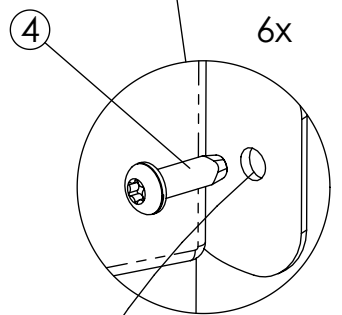

1 Wooden post

2 Wooden post

3 With beam

HAGS ANEBY, SWEDEN
+46(0)380-47300
www.hags.com

**Climbing wall
MASW42193
2 (4)**

SS PK 2021-05-12 6

NR.	Description MA	Item Number	QTY.
1	1000 x1280mm	8052792	1
2	TKFT 8x60 mm	8008646	6
3	Washer 9x18x2.	8035288	6

1 Steel post

2 Steel post

3 With beam

MAX 400 rpm

HAGS ANEBY, SWEDEN
+46(0)380-47300
www.hags.com

Climbing wall
MASW42193
3 (4)

SS PK 2021-05-12 6

NR.	Description MA	Item Number	QTY.
1	1000 x1280mm	8052792	1
4	Screw, thr-forming M8x25-8.8-(ISO7380)	8008506	6

1 Steel post

2 Steel post

3 With deck

MAX 400 rpm

HAGS ANEBY, SWEDEN
+46(0)380-47300
www.hags.com

Climbing wall
MASW42193
4 (4)

	SS		PK	2021-05-12	6
--	----	--	----	------------	---

NR.	Description MA	Item Number	QTY.
1	1000 x1280mm	8052792	1
4	Screw, thr-forming M8x25-8.8-(ISO7380)	8008506	6