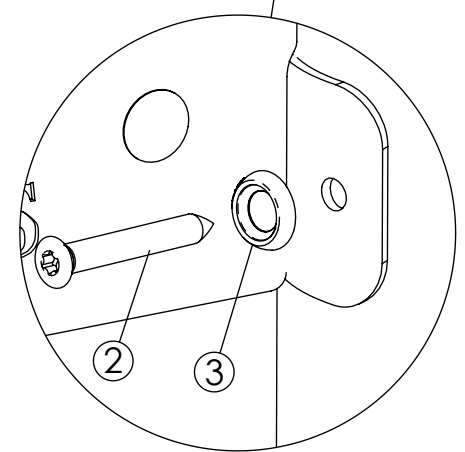

1 Wooden post

2 Wooden post

3 With deck

HAGS ANEBY, SWEDEN
+46(0)380-47300
www.hags.com

Climbing wall
MASW42193
1 (4)

SS PK 2021-05-12 6

NR.	Description MA	Item Number	QTY.
1	1000 x1280mm	8052792	1
2	TKFT 8x60 mm	8008646	6
3	Washer 9x18x2.	8035288	6

1 Wooden post

2 Wooden post

3 With beam

HAGS ANEBY, SWEDEN
+46(0)380-47300
www.hags.com

**Climbing wall
MASW42193
2 (4)**

SS PK 2021-05-12 6

NR.	Description MA	Item Number	QTY.
1	1000 x1280mm	8052792	1
2	TKFT 8x60 mm	8008646	6
3	Washer 9x18x2.	8035288	6

1 Steel post

2 Steel post

3 With beam

MAX 400 rpm

HAGS ANEBY, SWEDEN
+46(0)380-47300
www.hags.com

Climbing wall
MASW42193
3 (4)

SS PK 2021-05-12 6

NR.	Description MA	Item Number	QTY.
1	1000 x1280mm	8052792	1
4	Screw, thr-forming M8x25-8.8-(ISO7380)	8008506	6

1 Steel post

2 Steel post

3 With deck

MAX 400 rpm

HAGS ANEBY, SWEDEN
+46(0)380-47300
www.hags.com

Climbing wall
MASW42193
4 (4)

	SS		PK	2021-05-12	6
--	----	--	----	------------	---

NR.	Description MA	Item Number	QTY.
1	1000 x1280mm	8052792	1
4	Screw, thr-forming M8x25-8.8-(ISO7380)	8008506	6