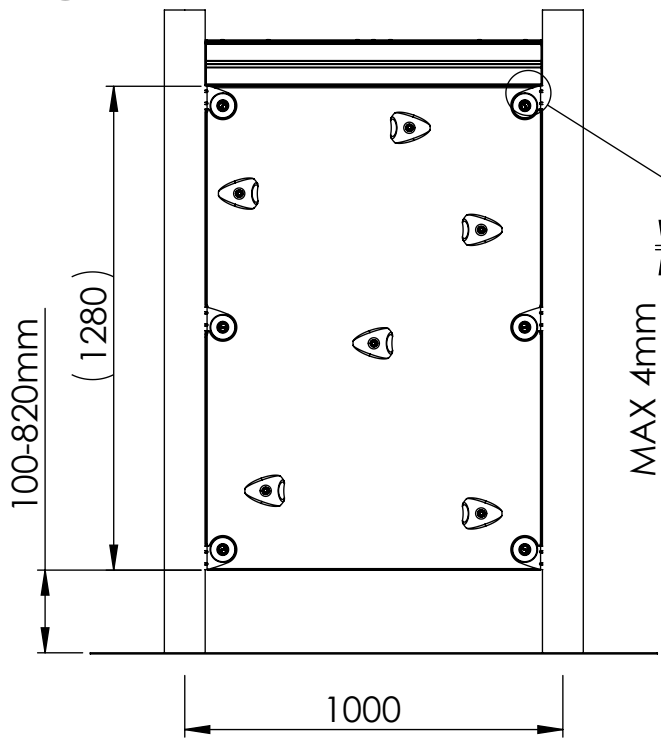

1 Wooden post

2 Wooden post

3 With beam

HAGS ANEBY, SWEDEN
+46(0)380-47300
www.hags.com

**Climbing wall
MASW42193
2 (4)**

SS PK 2021-05-12 6

NR.	Description MA	Item Number	QTY.
1	1000 x1280mm	8052792	1
2	TKFT 8x60 mm	8008646	6
3	Washer 9x18x2.	8035288	6

1 Steel post

2 Steel post

3 With beam

MAX 400 rpm

HAGS ANEBY, SWEDEN
+46(0)380-47300
www.hags.com

Climbing wall
MASW42193
3 (4)

SS PK 2021-05-12 6

NR.	Description MA	Item Number	QTY.
1	1000 x1280mm	8052792	1
4	Screw, thr-forming M8x25-8.8-(ISO7380)	8008506	6

1 Steel post

2 Steel post

3 With deck

MAX 400 rpm

HAGS ANEBY, SWEDEN
+46(0)380-47300
www.hags.com

Climbing wall
MASW42193
4 (4)

	SS		PK	2021-05-12	6
--	----	--	----	------------	---

NR.	Description MA	Item Number	QTY.
1	1000 x1280mm	8052792	1
4	Screw, thr-forming M8x25-8.8-(ISO7380)	8008506	6