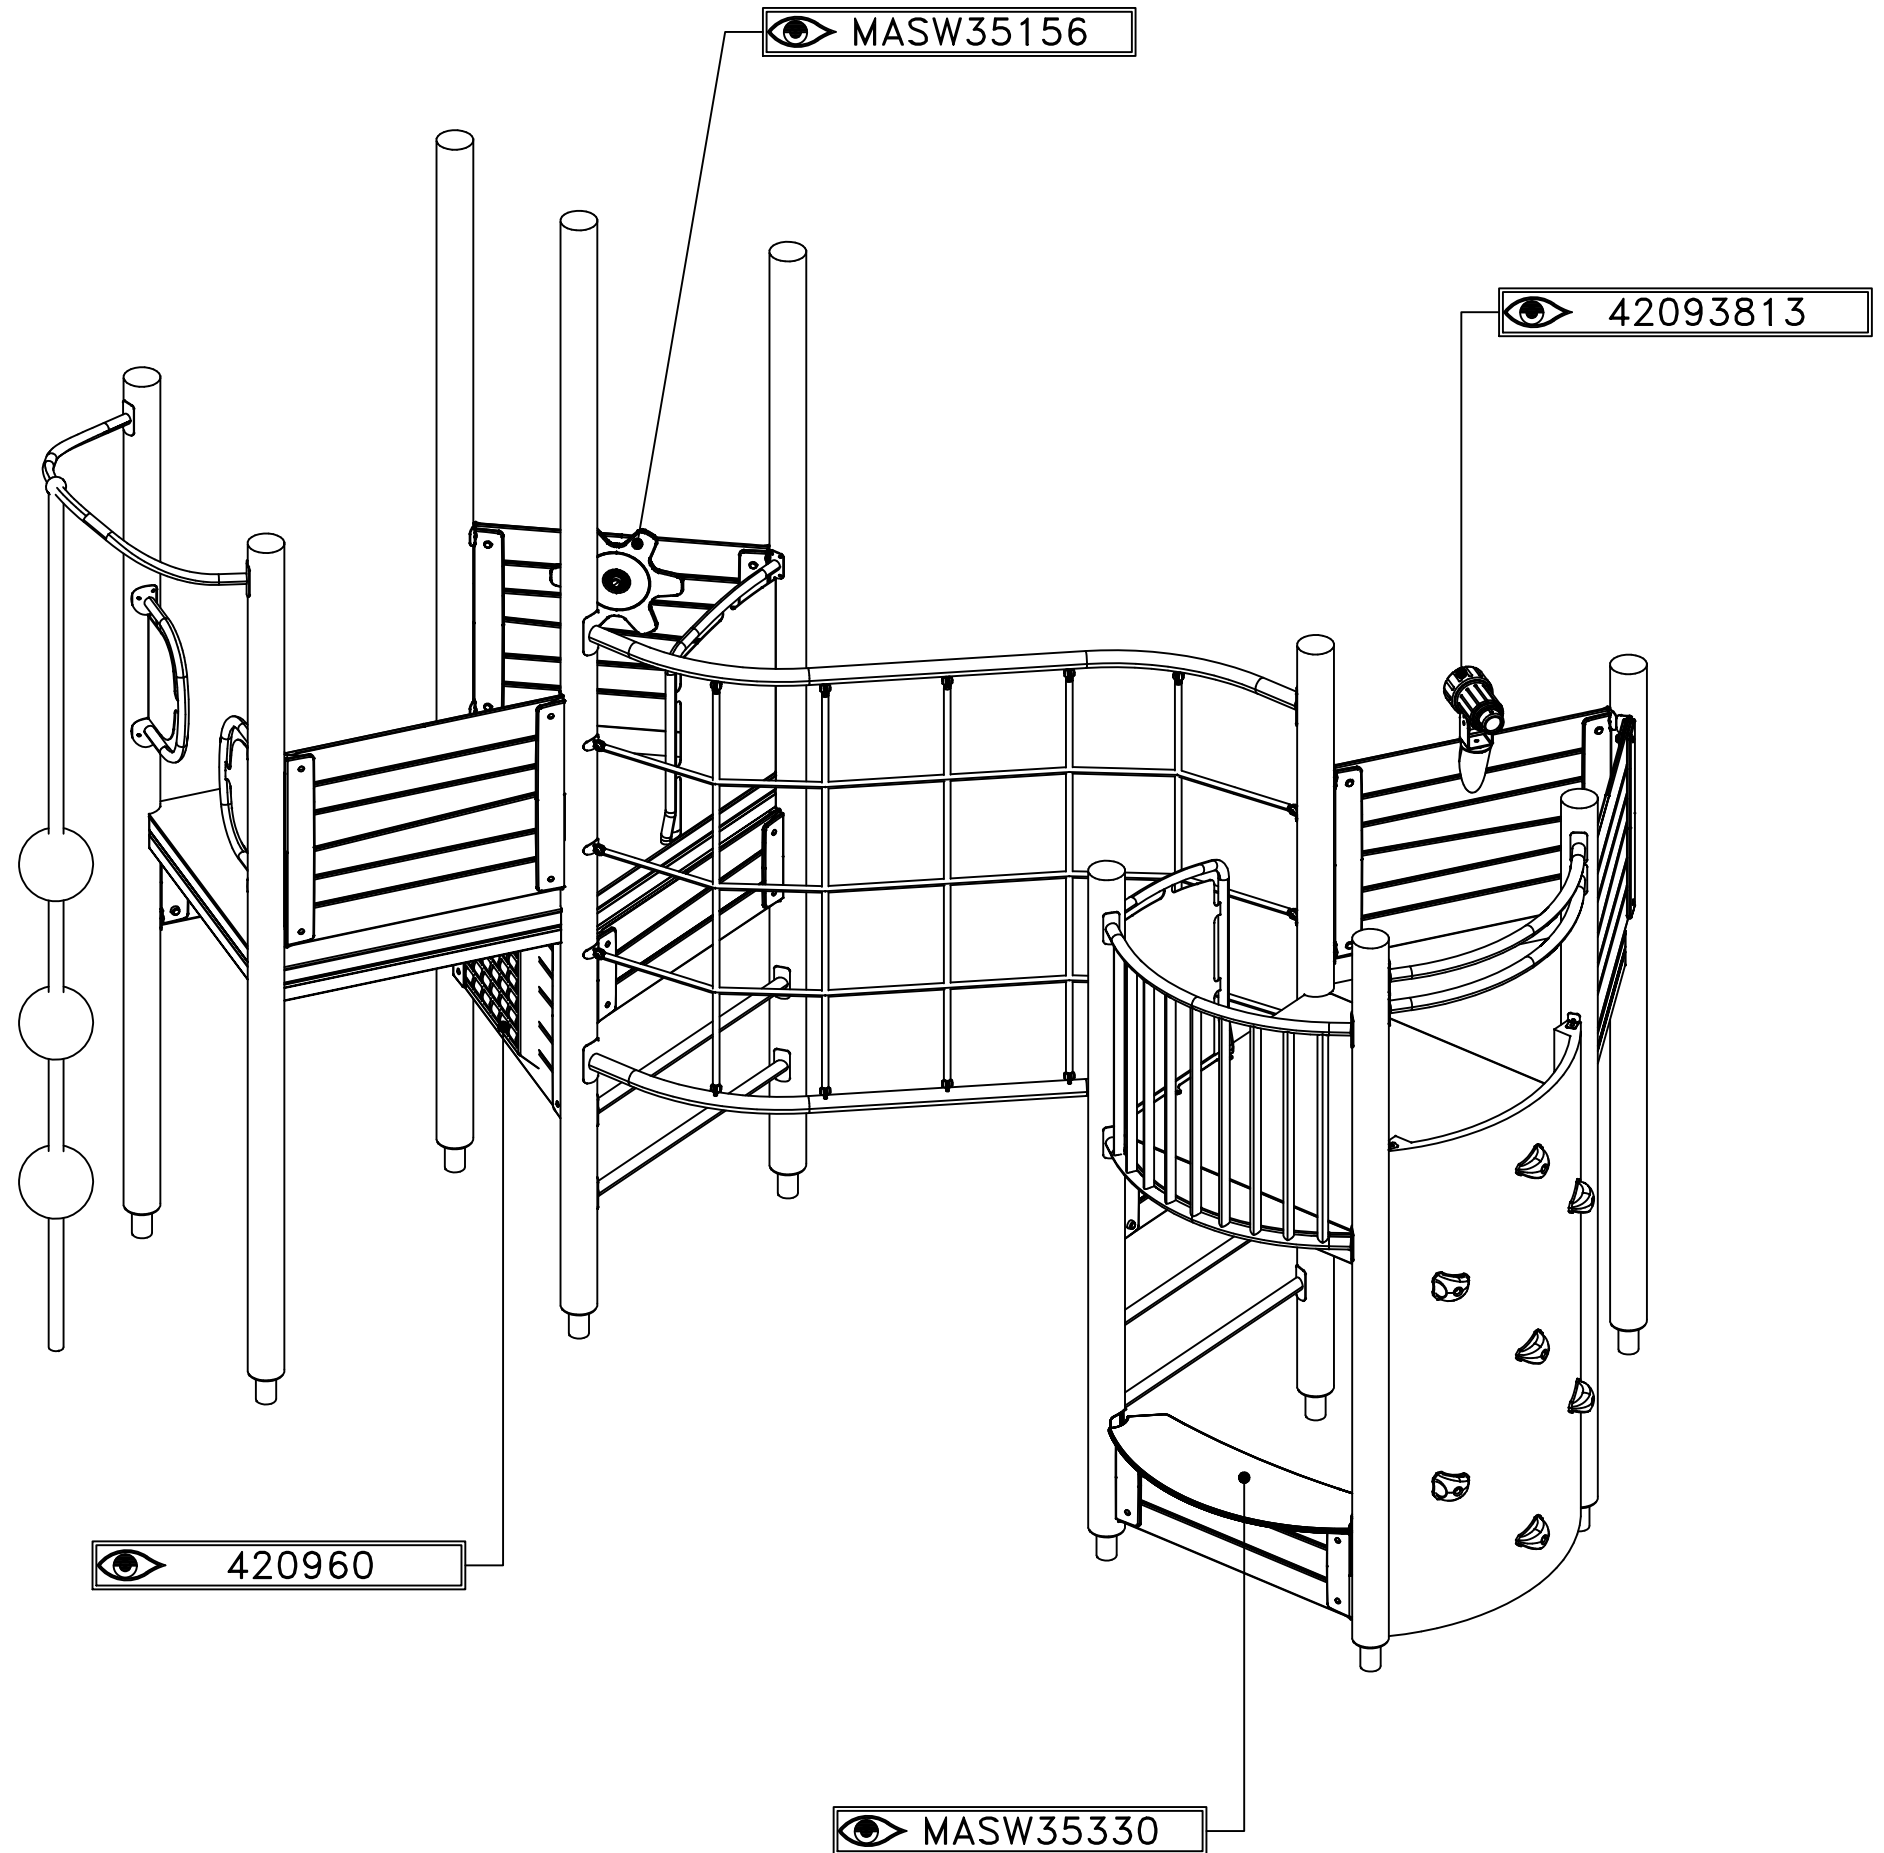

MA42077151

MASW34935

MASW39686

HAGS ANEBY, SWEDEN
+46(0)380-47300
www.hags.com

UniPlay Dalux
MASW65213
6/8

JW JW 2022-12-07 1

STEP 5

[m]