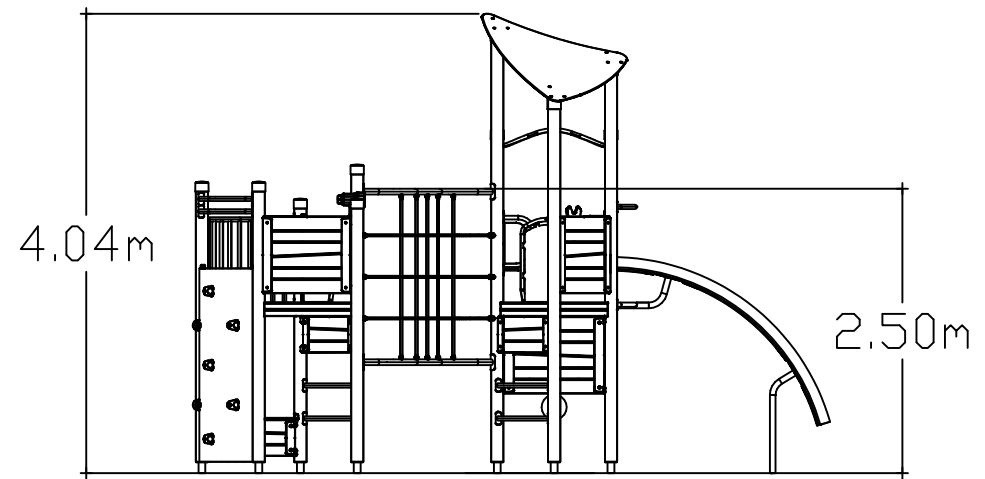

Step by Step UniPlay

1. ...
2. ...
3. ...
4. ...

HAGS
UniPlay Dalux
MASW65213
SE 1(3)

FH 2.50m

≥EN 1176
≥CPSC

[m]

HAGS ANEBY, SWEDEN
+46(0)380-47300
www.hags.com

UniPlay Dalux
MASW65213
2/8