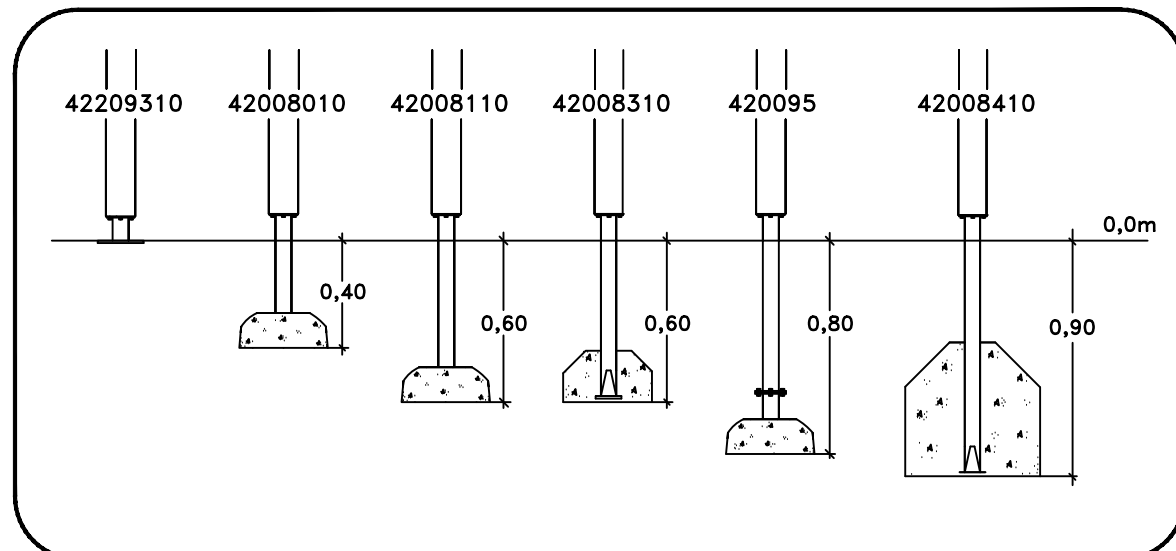

Step by Step UniPlay

1. ...
2. ...
3. ...
4. ...

HAGS
UniPlay Dalux
MASW65213
SE 1(3)

FH 2.50m

≥EN 1176
≥CPSC

[m]

HAGS ANEBY, SWEDEN
+46(0)380-47300
www.hags.com

UniPlay Dalux
MASW65213
2/8

JW JW 2022-12-07 1

STEP 1

[m]

HAGS	ANEBY, SWEDEN +46(0)380-47300 www.hags.com
UniPlay Dalux MASW65213 3/8	
JW	JW 2022-12-07 1

STEP 2

[m]

4203
0,89x0,68
x5

0,89x0,32
x4