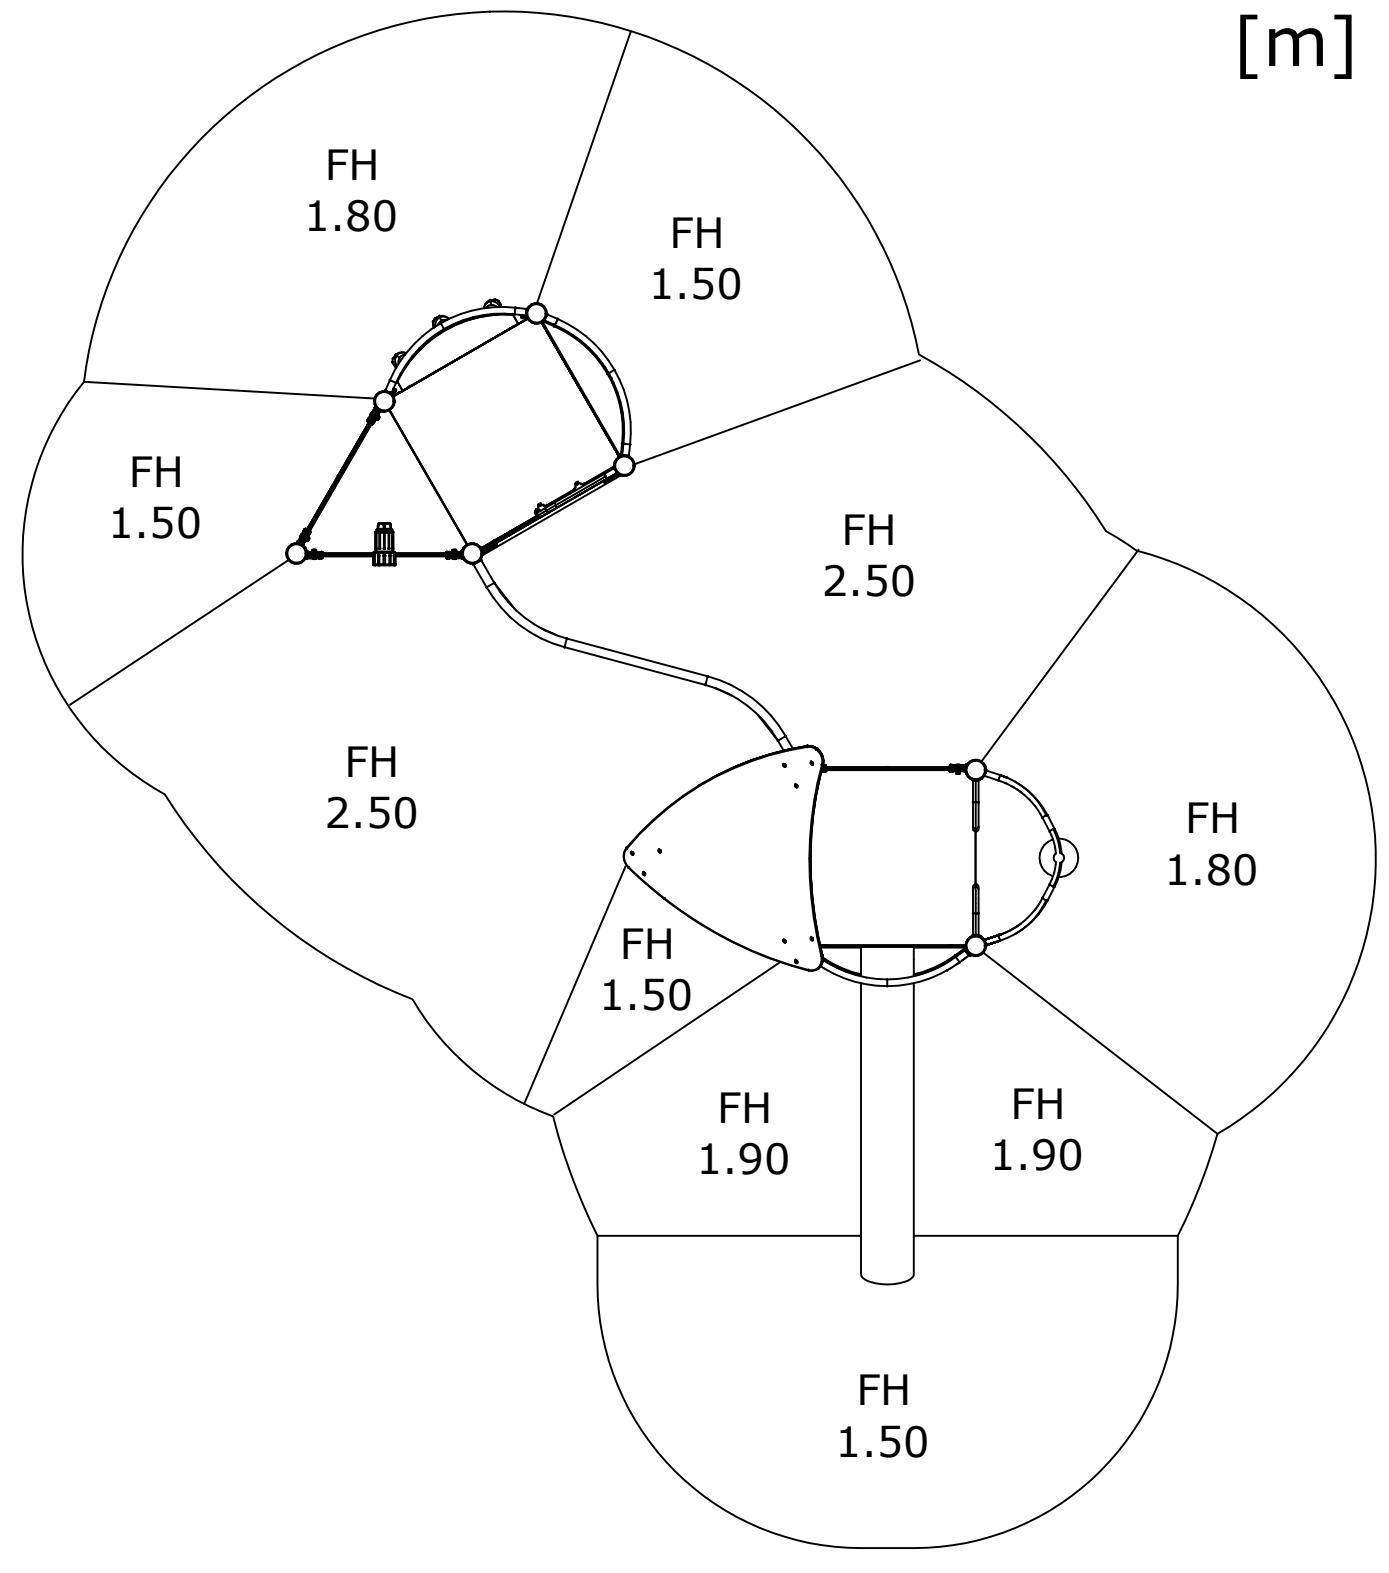

[m]

HAGS ANEBY, SWEDEN
+46(0)380-47300
www.hags.com

UniPlay Dalux
MASW65213
1/8

JW JW 2022-12-07 1

28h

Varje vecka
Every week
Jede woche
Chaque semaine

Varje säsong
Every season
Jedes Jahr
Chaque saison

Step by Step UniPlay

1. ...
2. ...
3. ...
4. ...

HAGS
UniPlay Dalux
MASW65213
SE 1(3)

FH 2.50m

≥EN 1176
≥CPSC