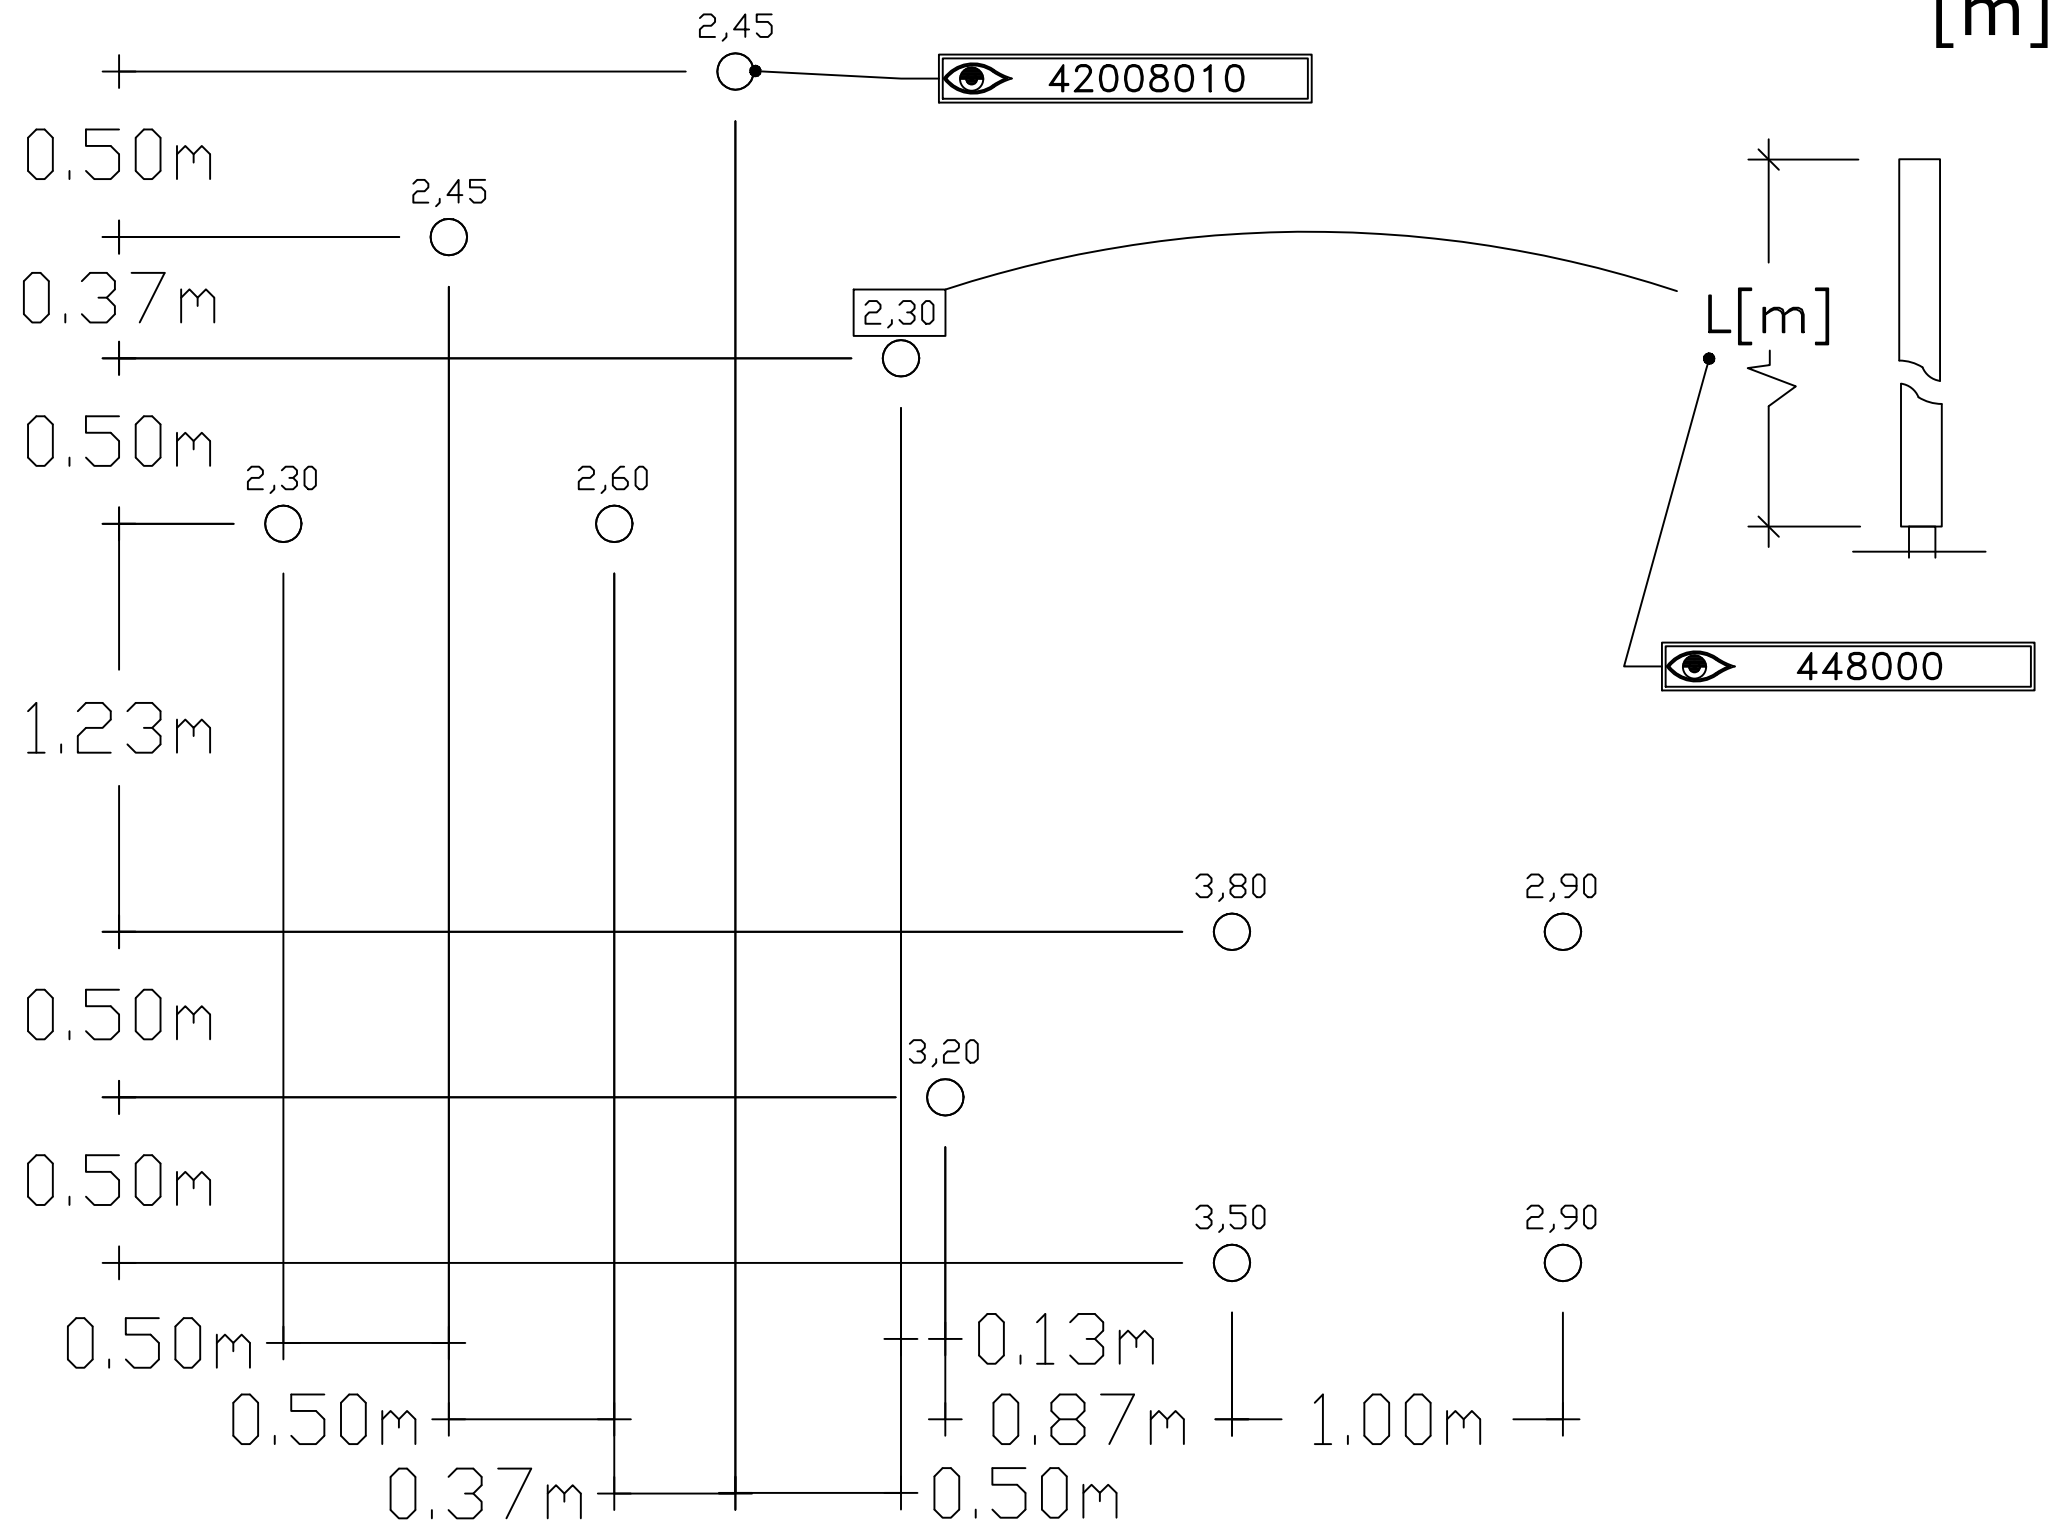

Step by Step UniPlay

1. ...
2. ...
3. ...
4. ...

HAGS
UniPlay Dalux
MASW65213
SE 1(3)

FH 2.50m

≥EN 1176
≥CPSC

[m]

HAGS ANEBY, SWEDEN
+46(0)380-47300
www.hags.com

UniPlay Dalux
MASW65213
2/8