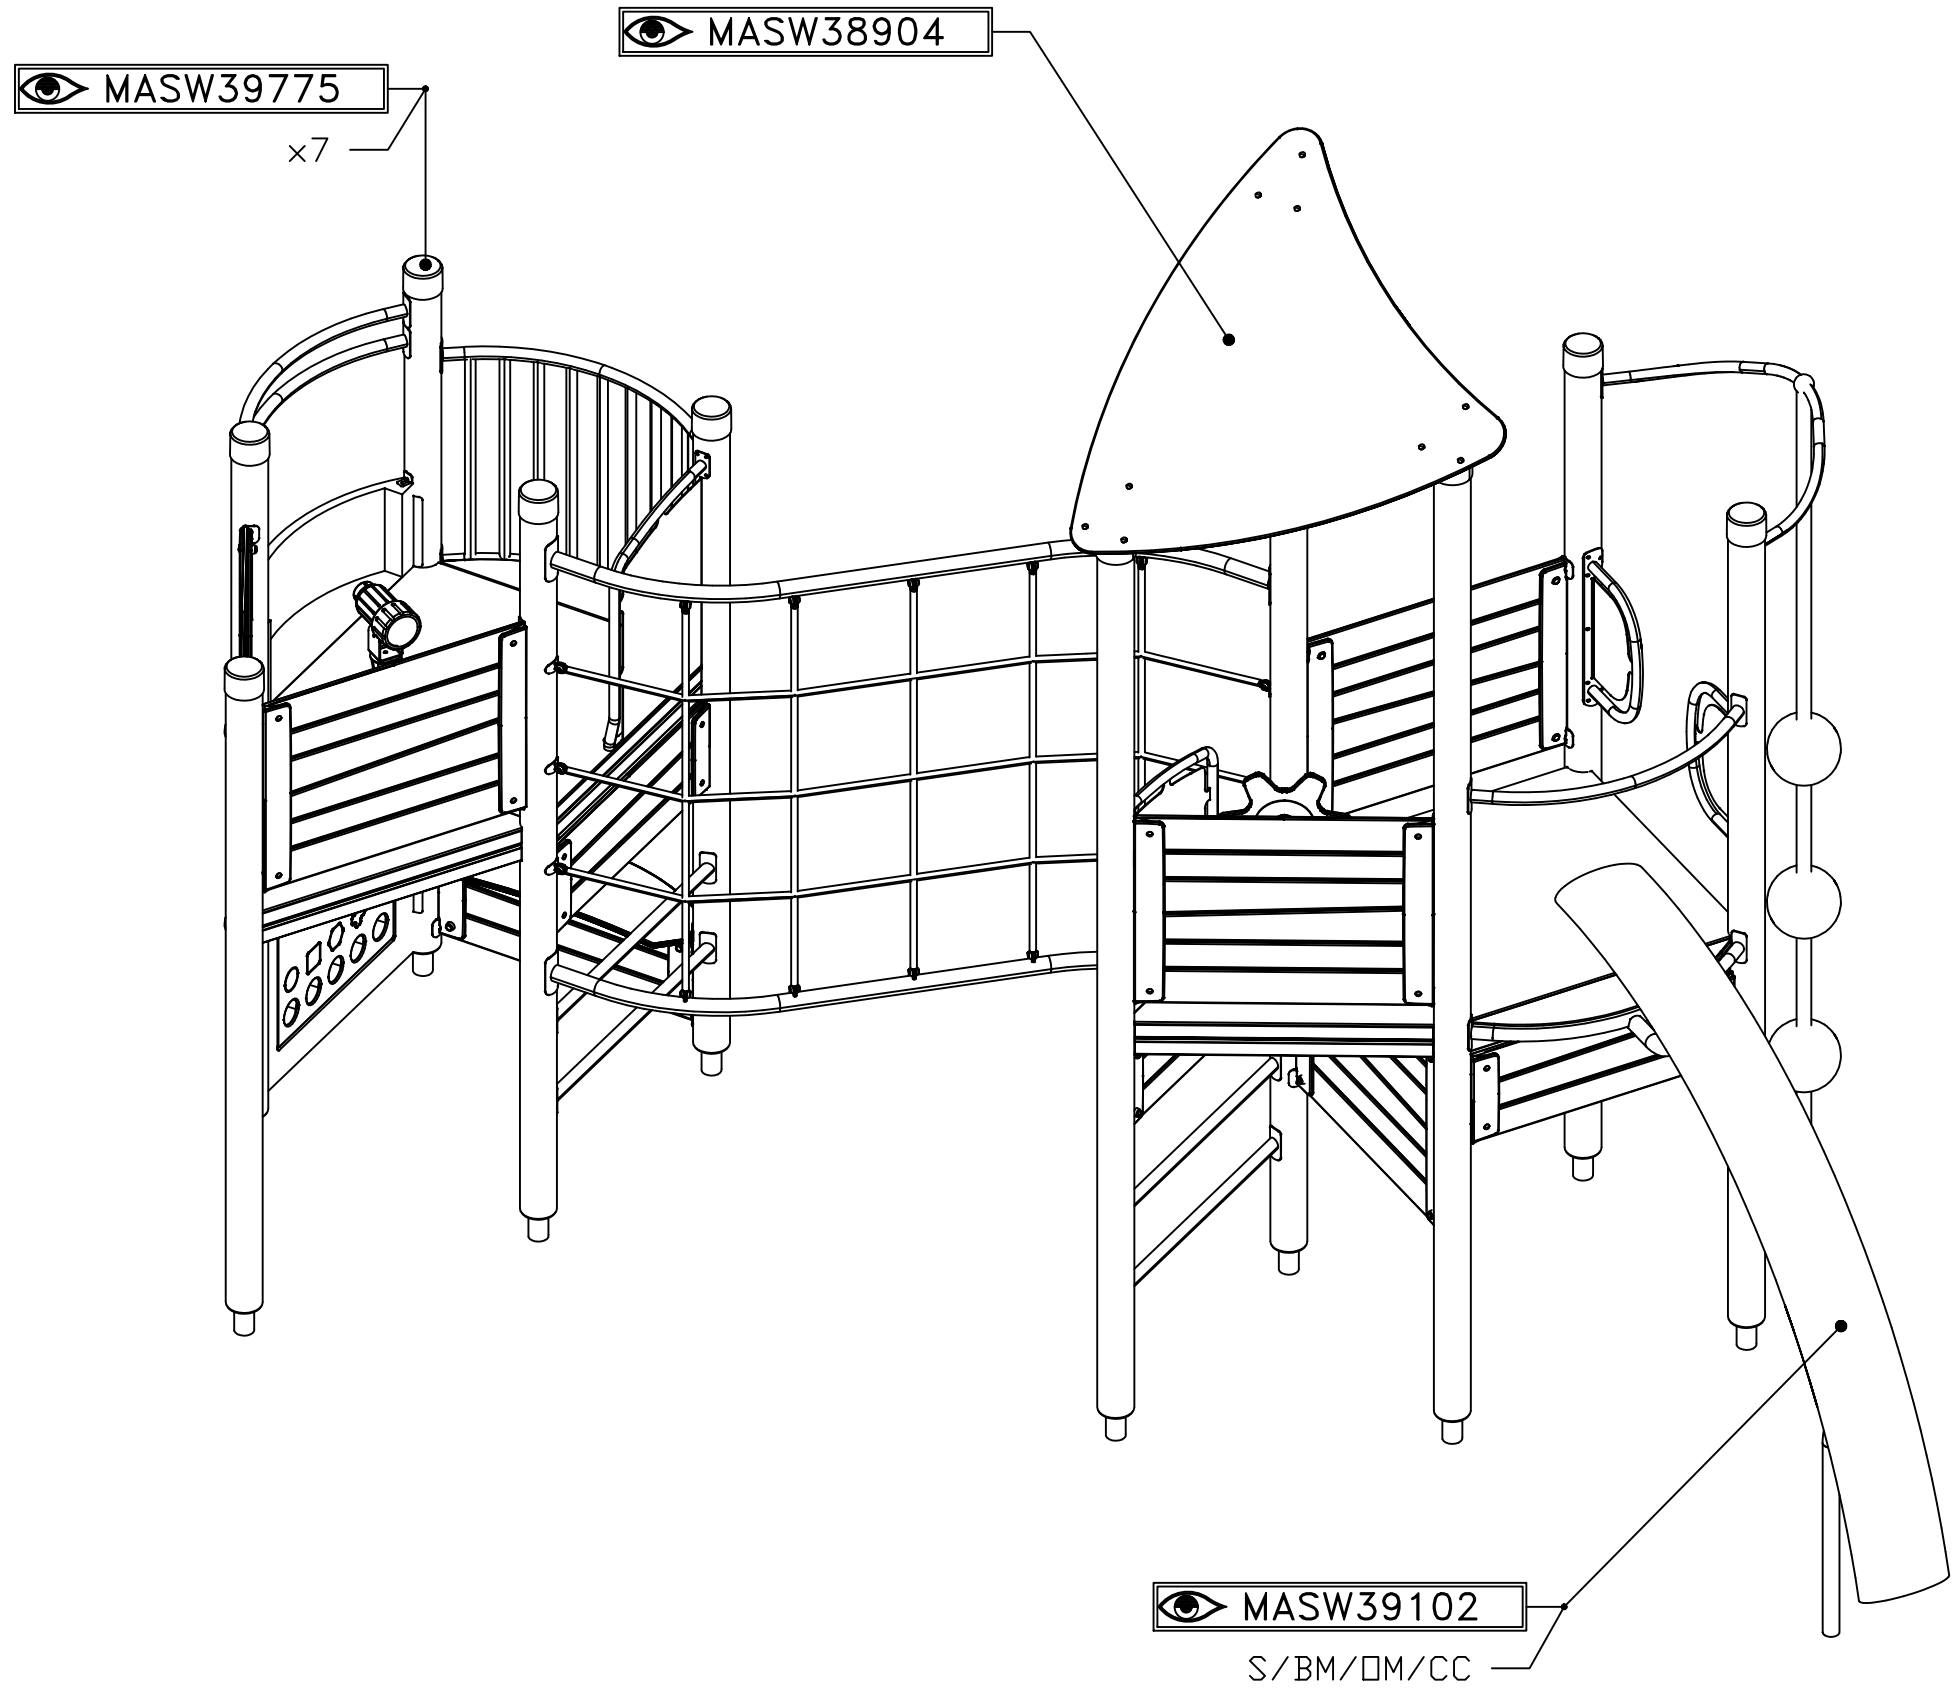

HAGS ANEBY, SWEDEN
+46(0)380-47300
www.hags.com

UniPlay Dalux
MASW65213
8/8

JW JW 2022-12-07 1