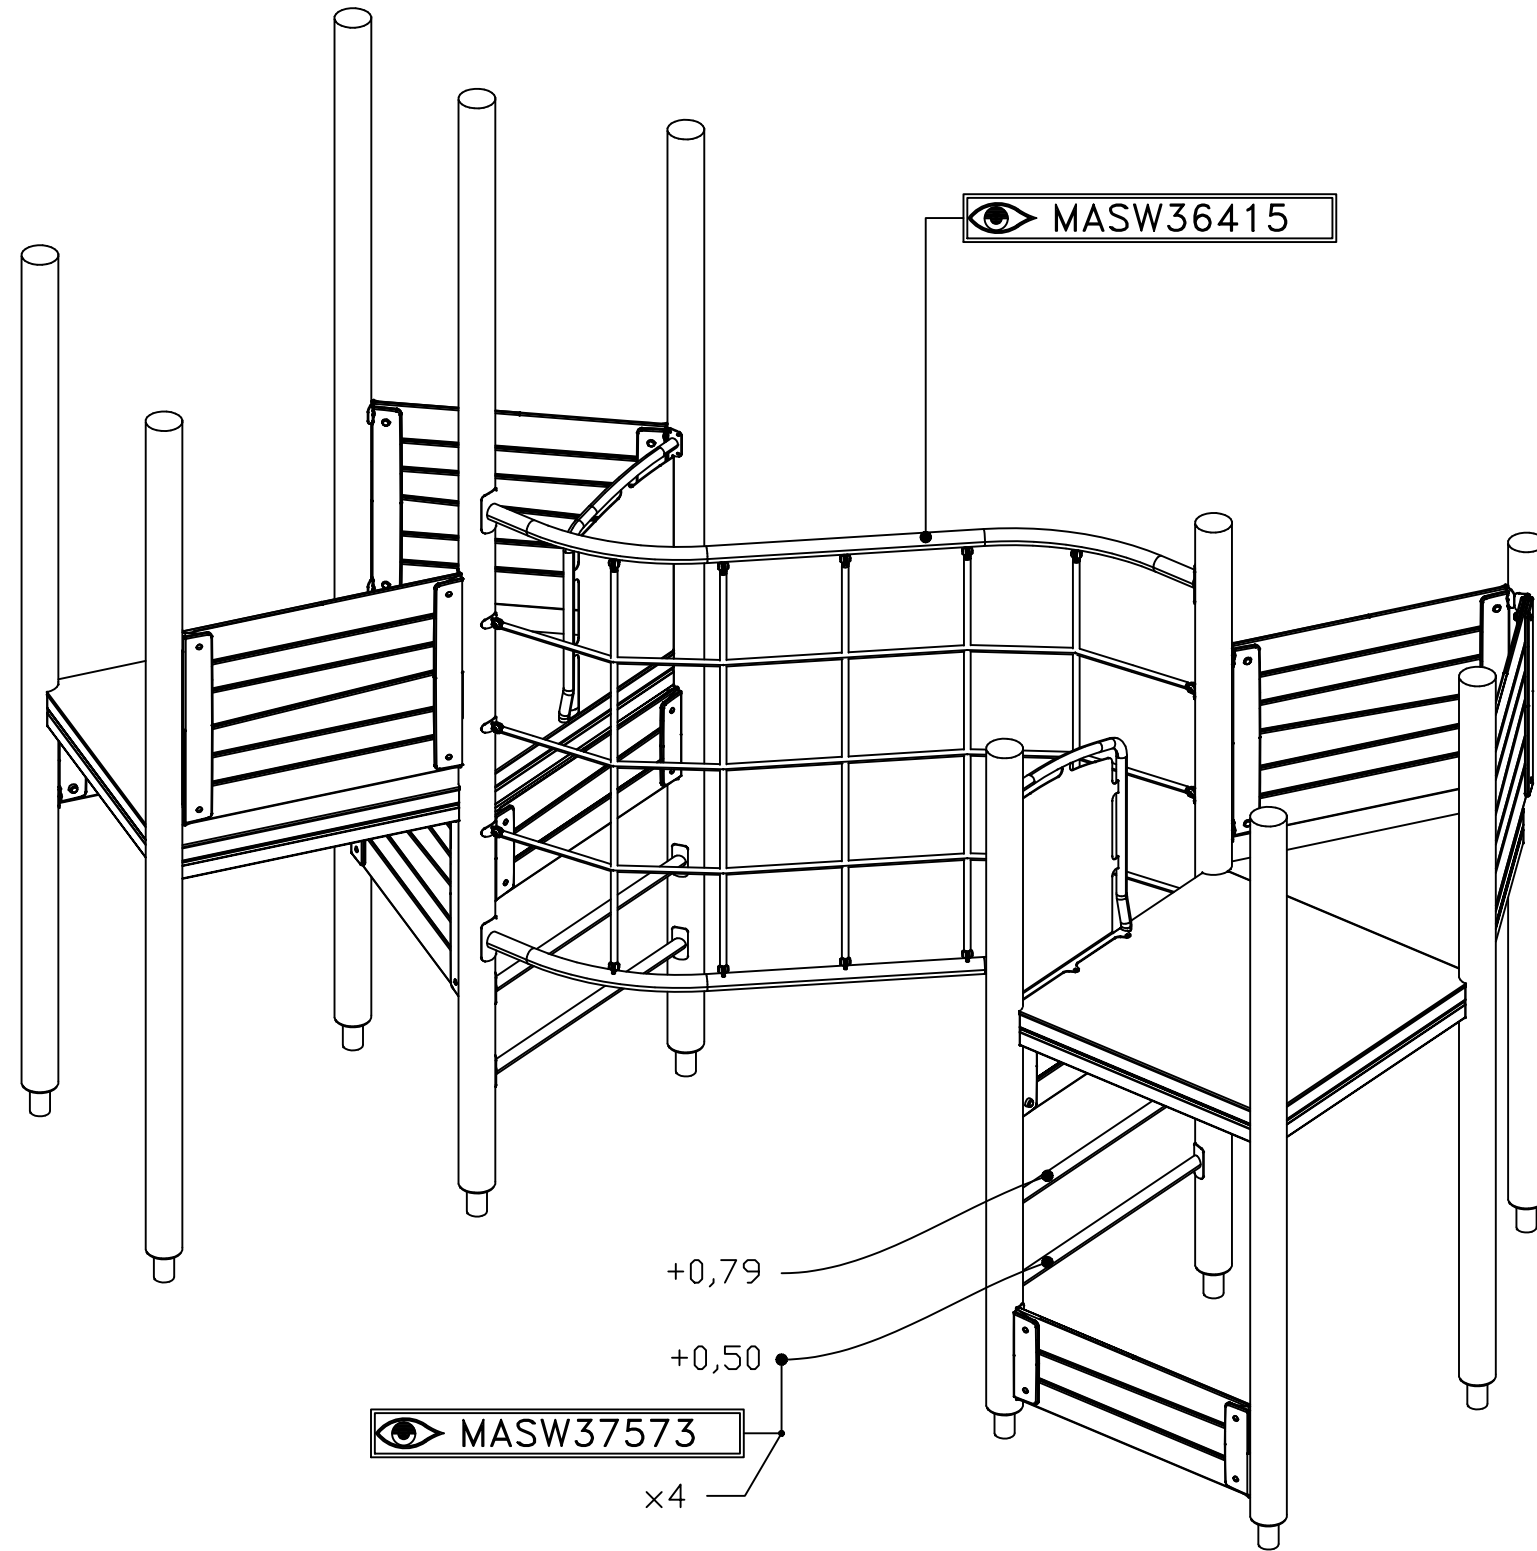

STEP 3

[m]

HAGS ANEBY, SWEDEN
+46(0)380-47300
www.hags.com

UniPlay Dalux
MASW65213
5/8

🏠 JW 🔍 👁️ JW 2022-12-07 1