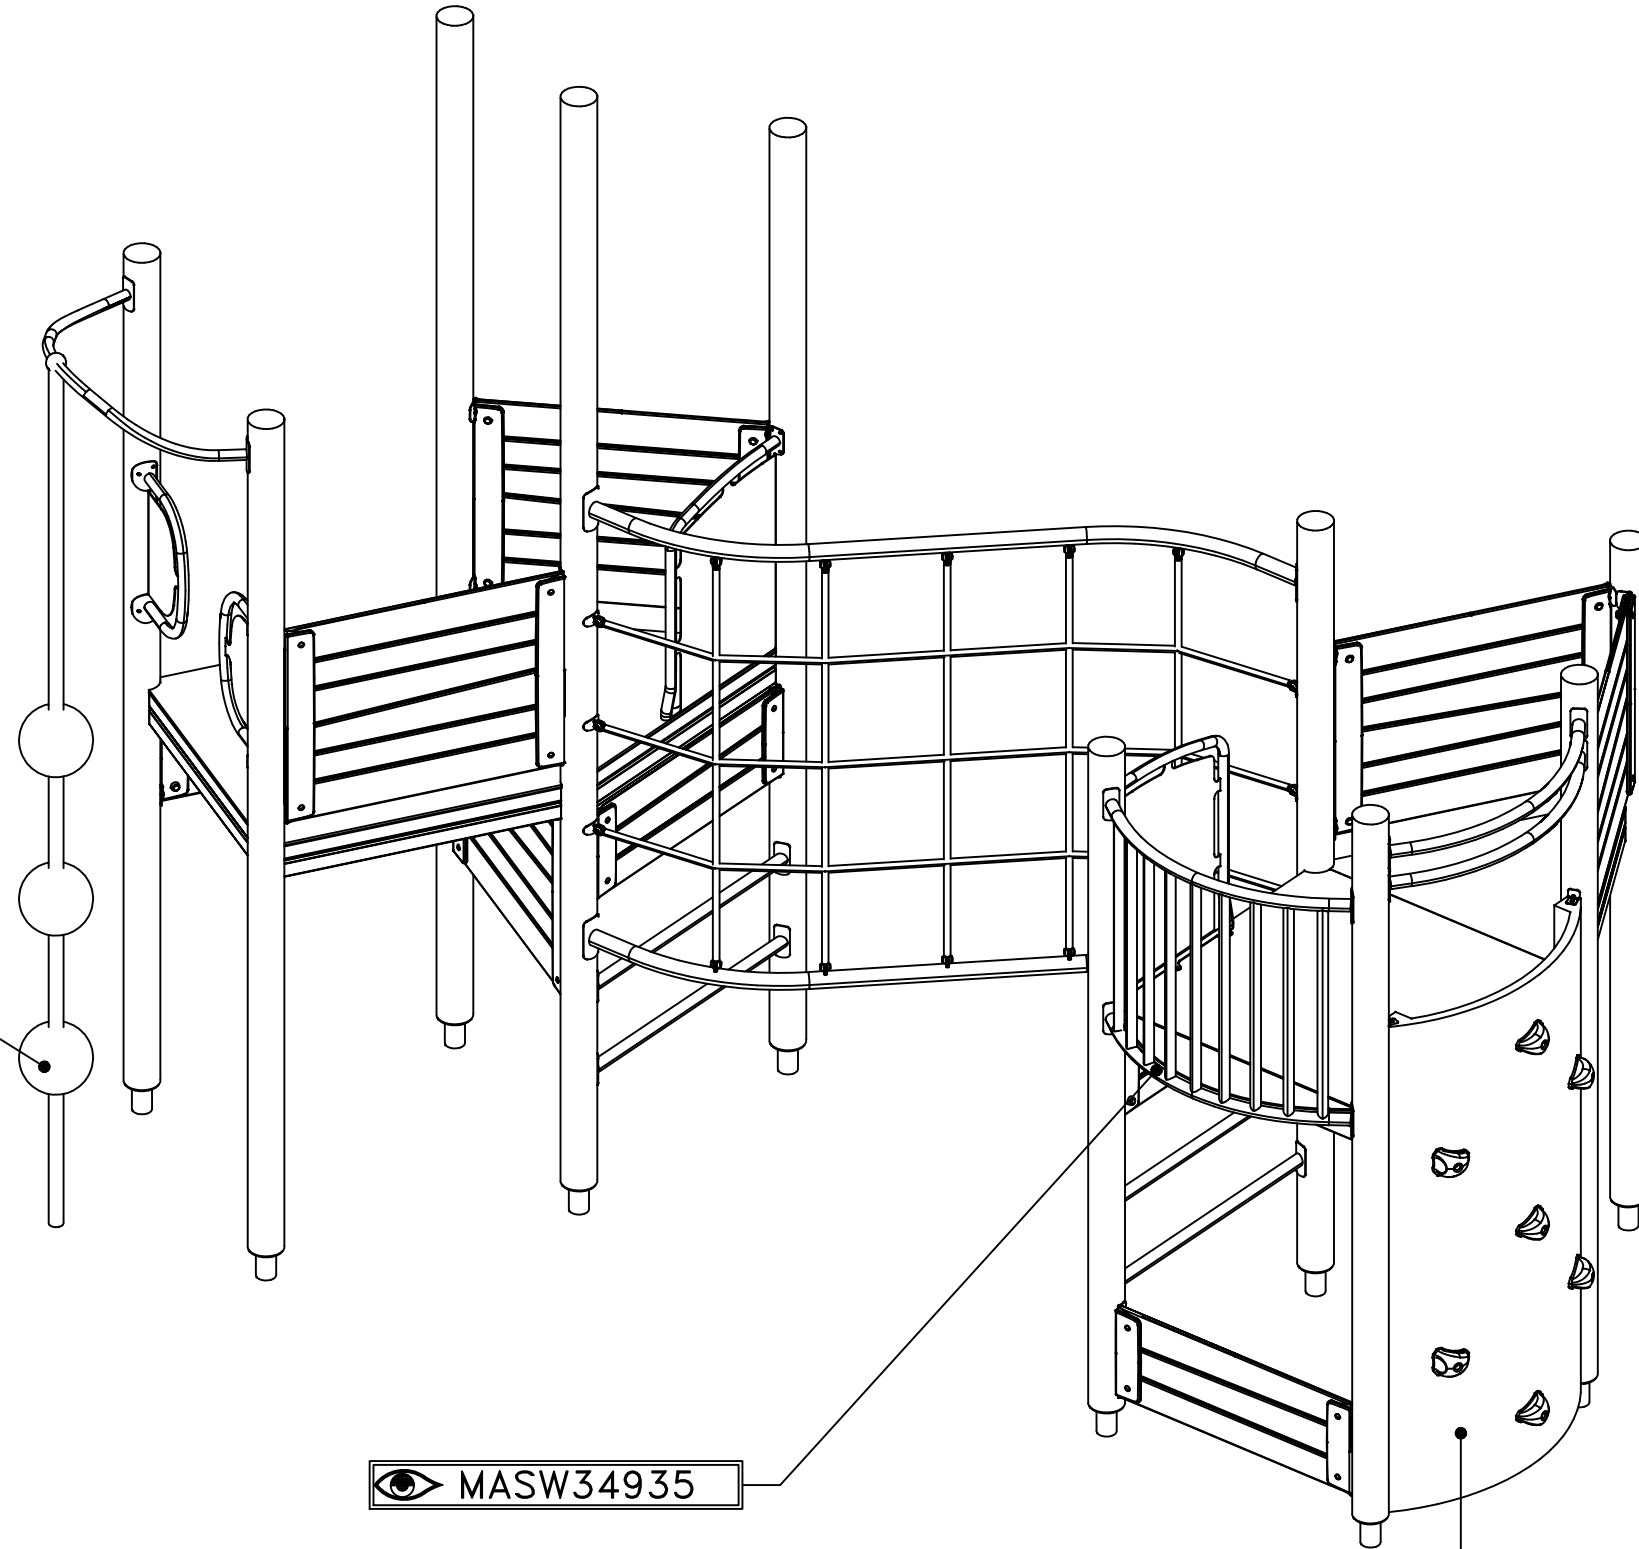

MASW34935

MASW39686

HAGS ANEBY, SWEDEN
+46(0)380-47300
www.hags.com

UniPlay Dalux
MASW65213
6/8

JW JW 2022-12-07 1