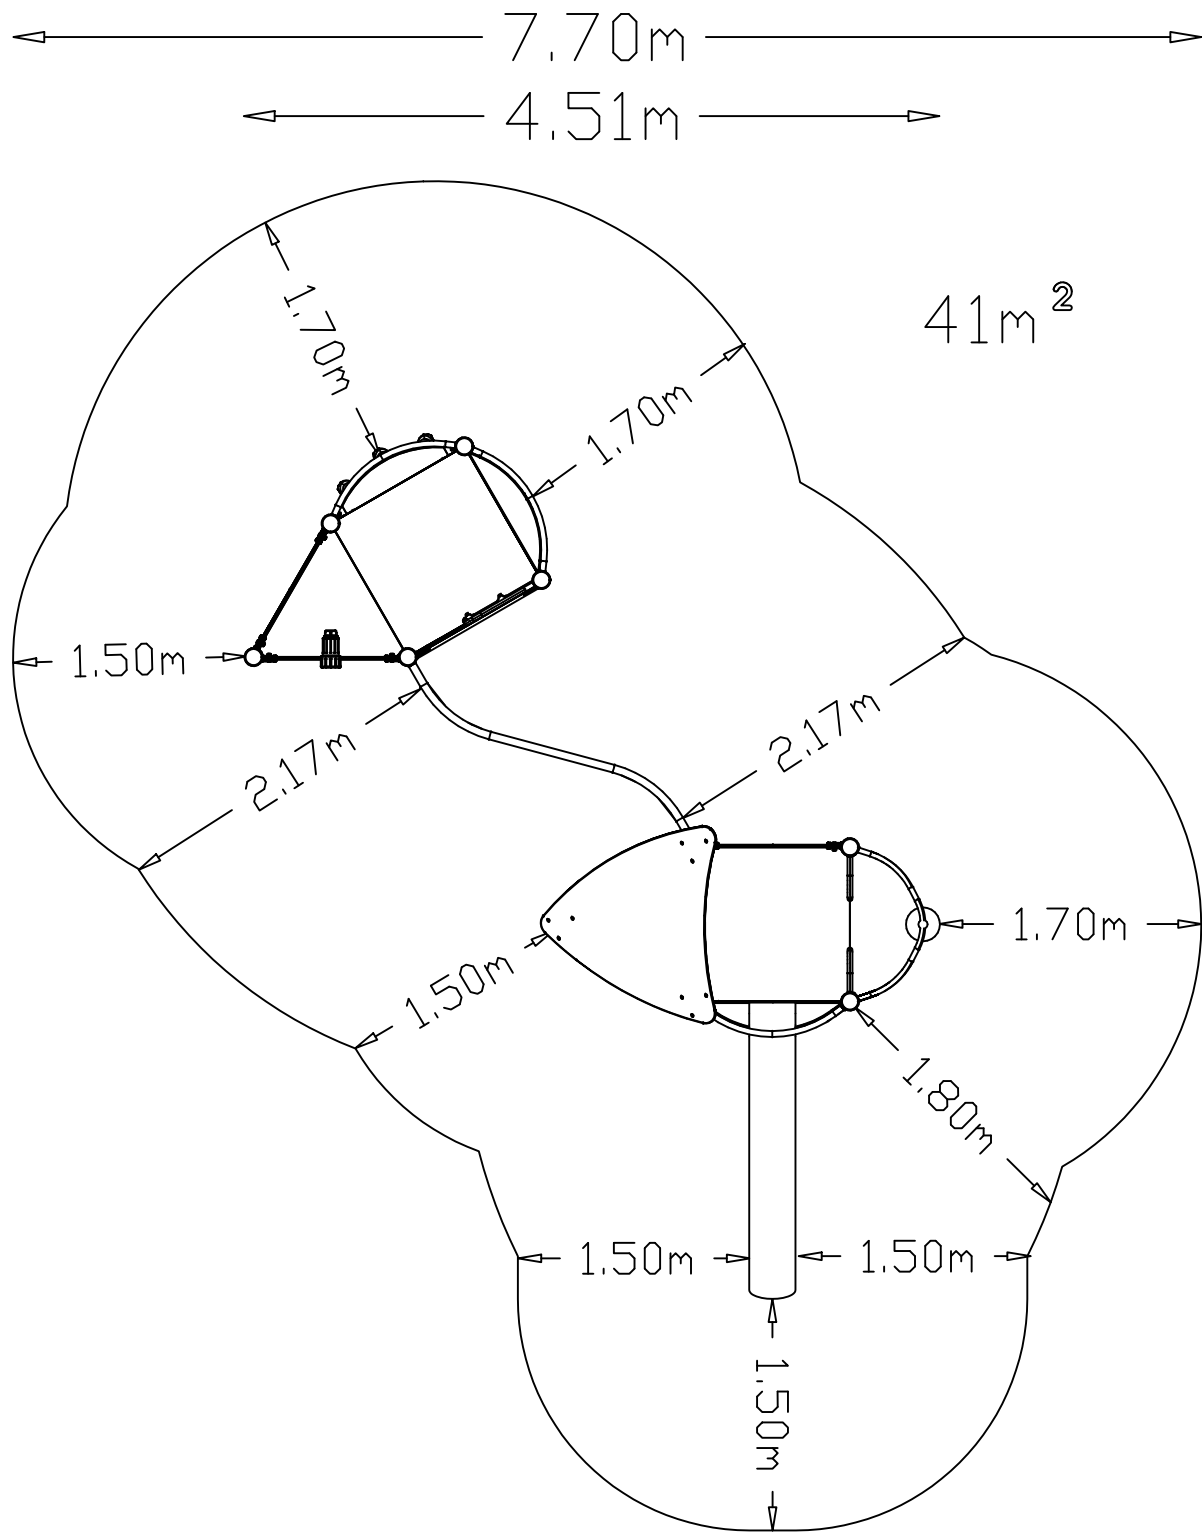

[m]

HAGS ANEBY, SWEDEN
+46(0)380-47300
www.hags.com

UniPlay Dalux
MASW65213
1/8

JW JW 2022-12-07 1

28h

Varje vecka
Every week
Jede woche
Chaque semaine

Varje säsong
Every season
Jedes Jahr
Chaque saison

Step by Step UniPlay

1. ...
2. ...
3. ...
4. ...

HAGS
UniPlay Dalux
MASW65213
SE 1(3)

FH 2.50m

≥EN 1176
≥CPSC