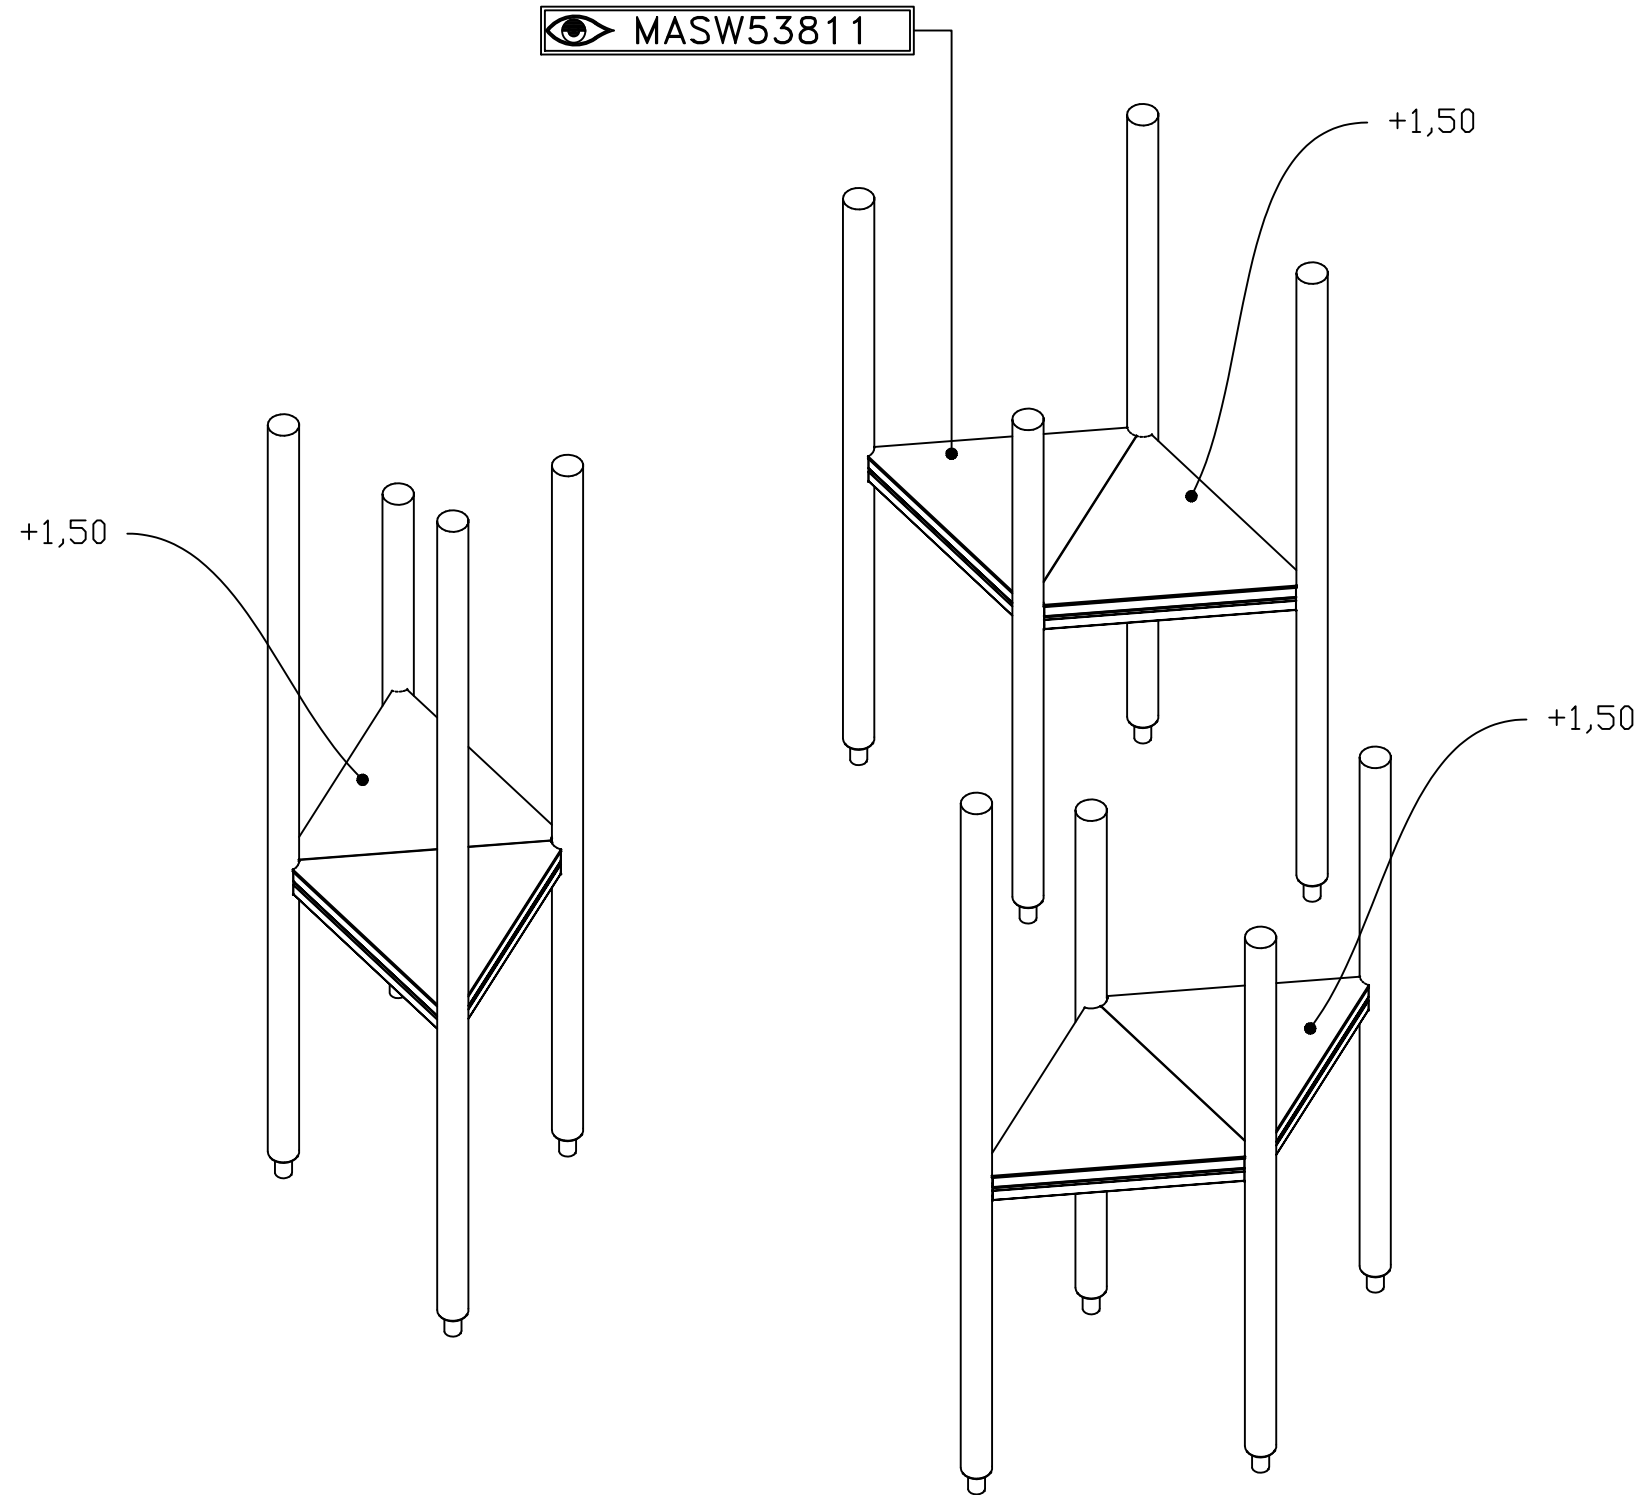

HAGS	ANEBY, SWEDEN +46(0)380-47300 www.hags.com
UniPlay Jilax MASW65014 3/8	
JW	JW 2022-12-06 2