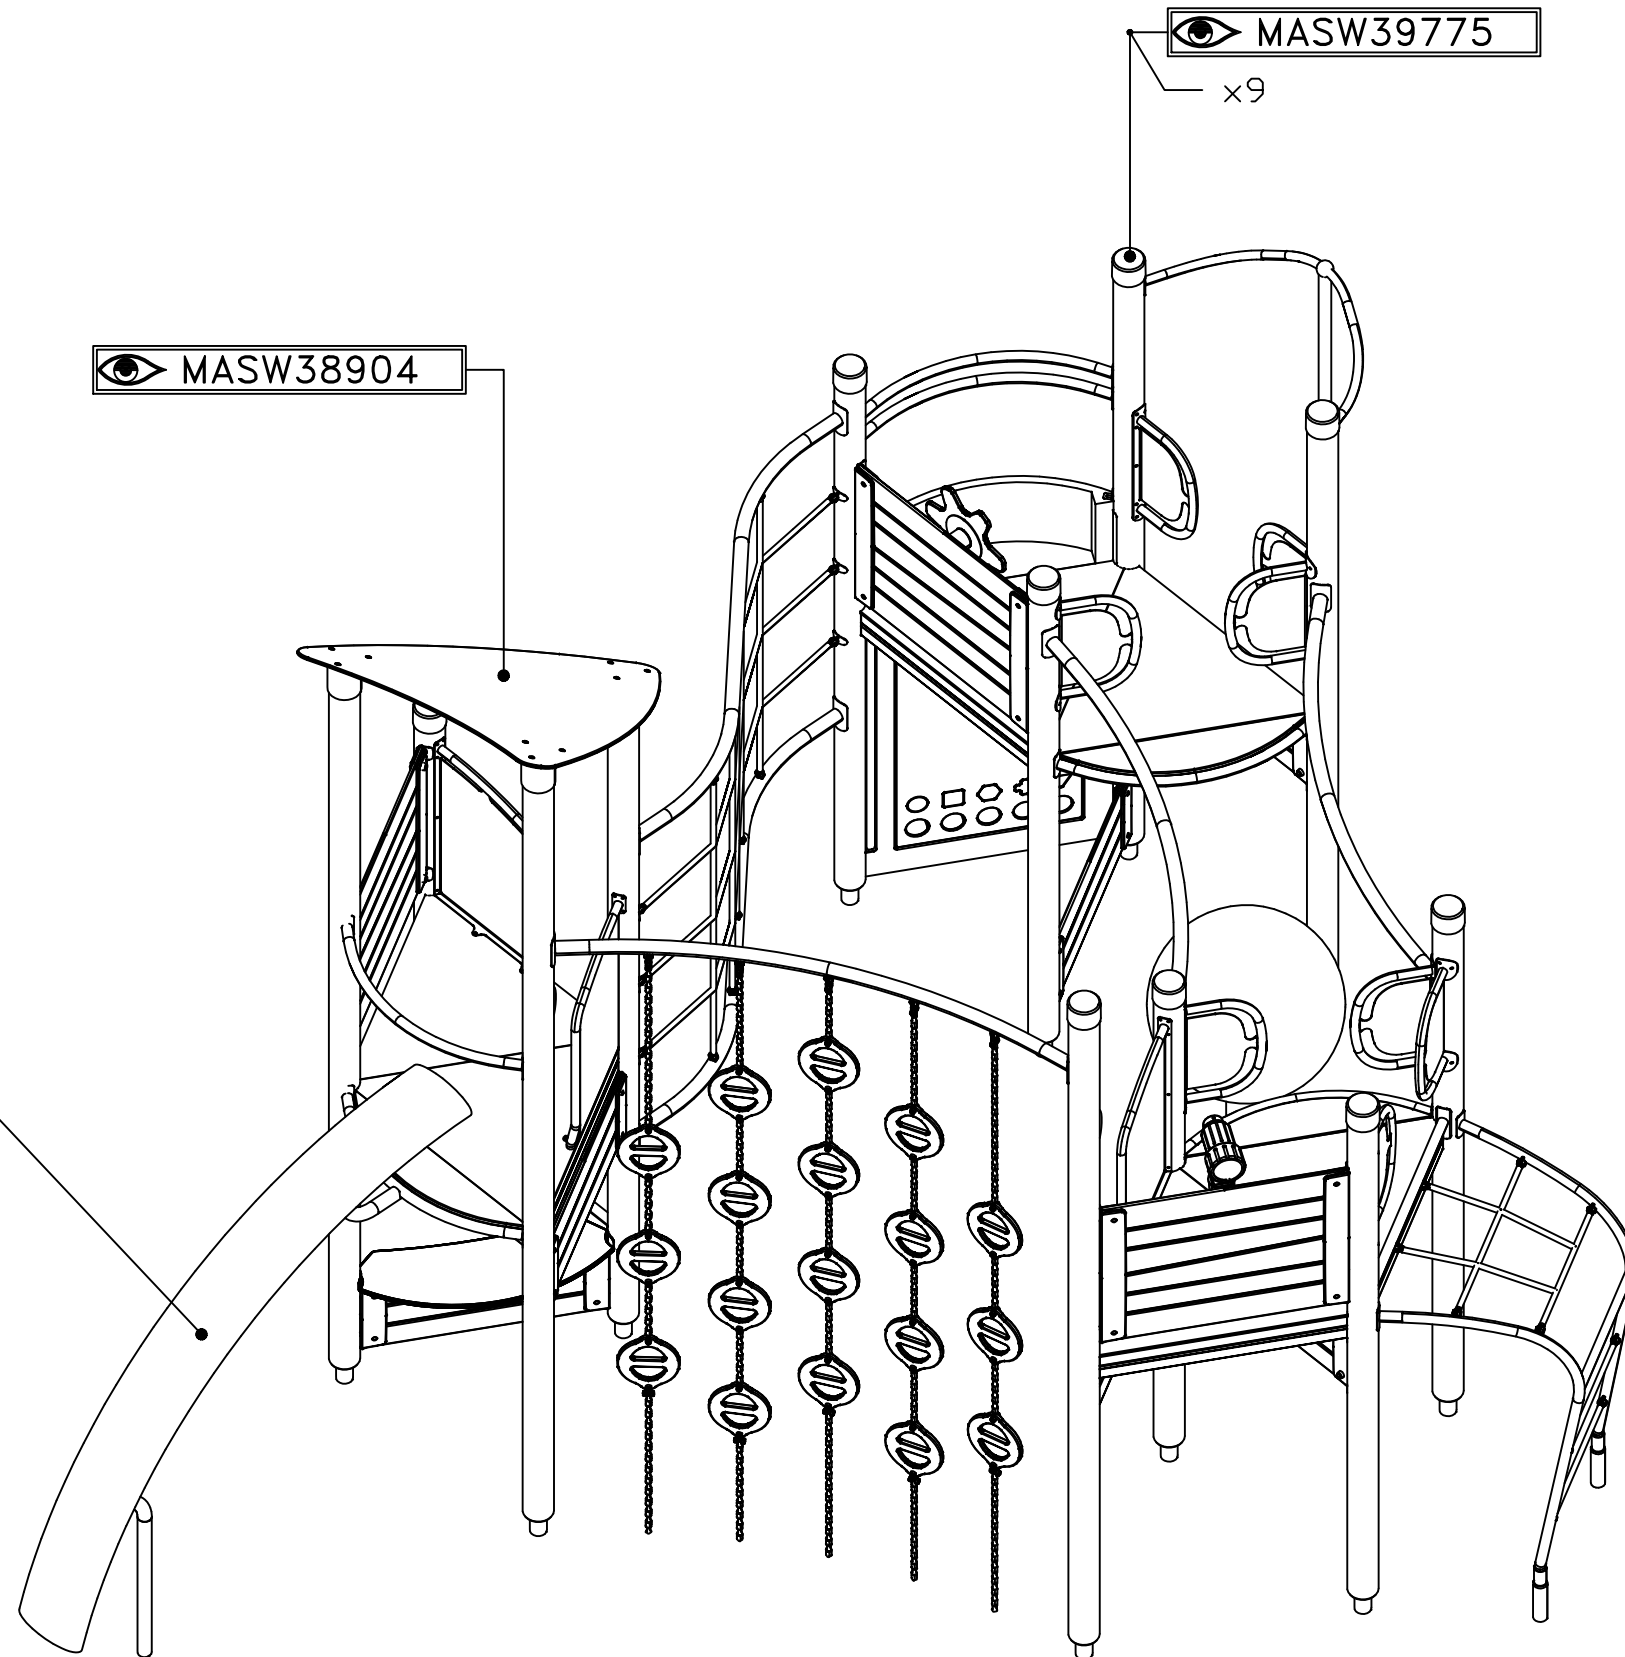

JW JW 2022-12-06 2

STEP 4

[m]

HAGS		ANEBY, SWEDEN	
		+46(0)380-47300	
		www.hags.com	
UniPlay Jilax			
MASW65014			
6/8			
	JW		JW
2022-12-06		2	

HAGS ANEBY, SWEDEN
+46(0)380-47300
www.hags.com

UniPlay Jilax
MASW65014
7/8

🏠 JW 🔍 👁️ JW 2022-12-06 2

 MASW39102
S/BM/□M/CC

 MASW38904

 MASW39775

x9

HAGS ANEBY, SWEDEN
+46(0)380-47300
www.hags.com

UniPlay Jilax
MASW65014
8/8

 JW  JW 2022-12-06 2