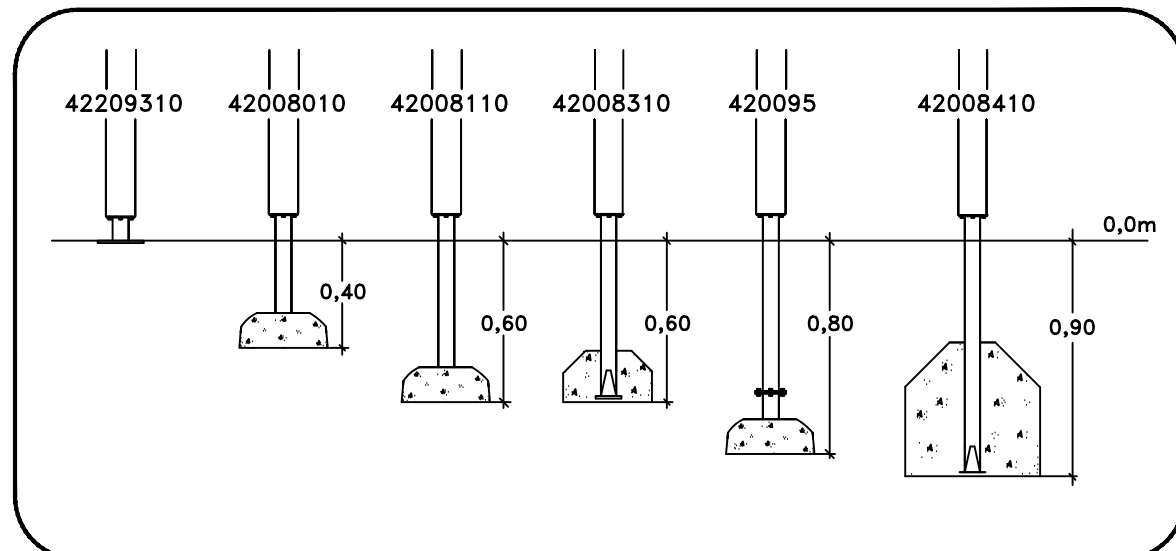

HAGS ANEBY, SWEDEN
+46(0)380-47300
www.hags.com

UniPlay Jilax
MASW65014
2/8

JW JW 2022-12-06 2