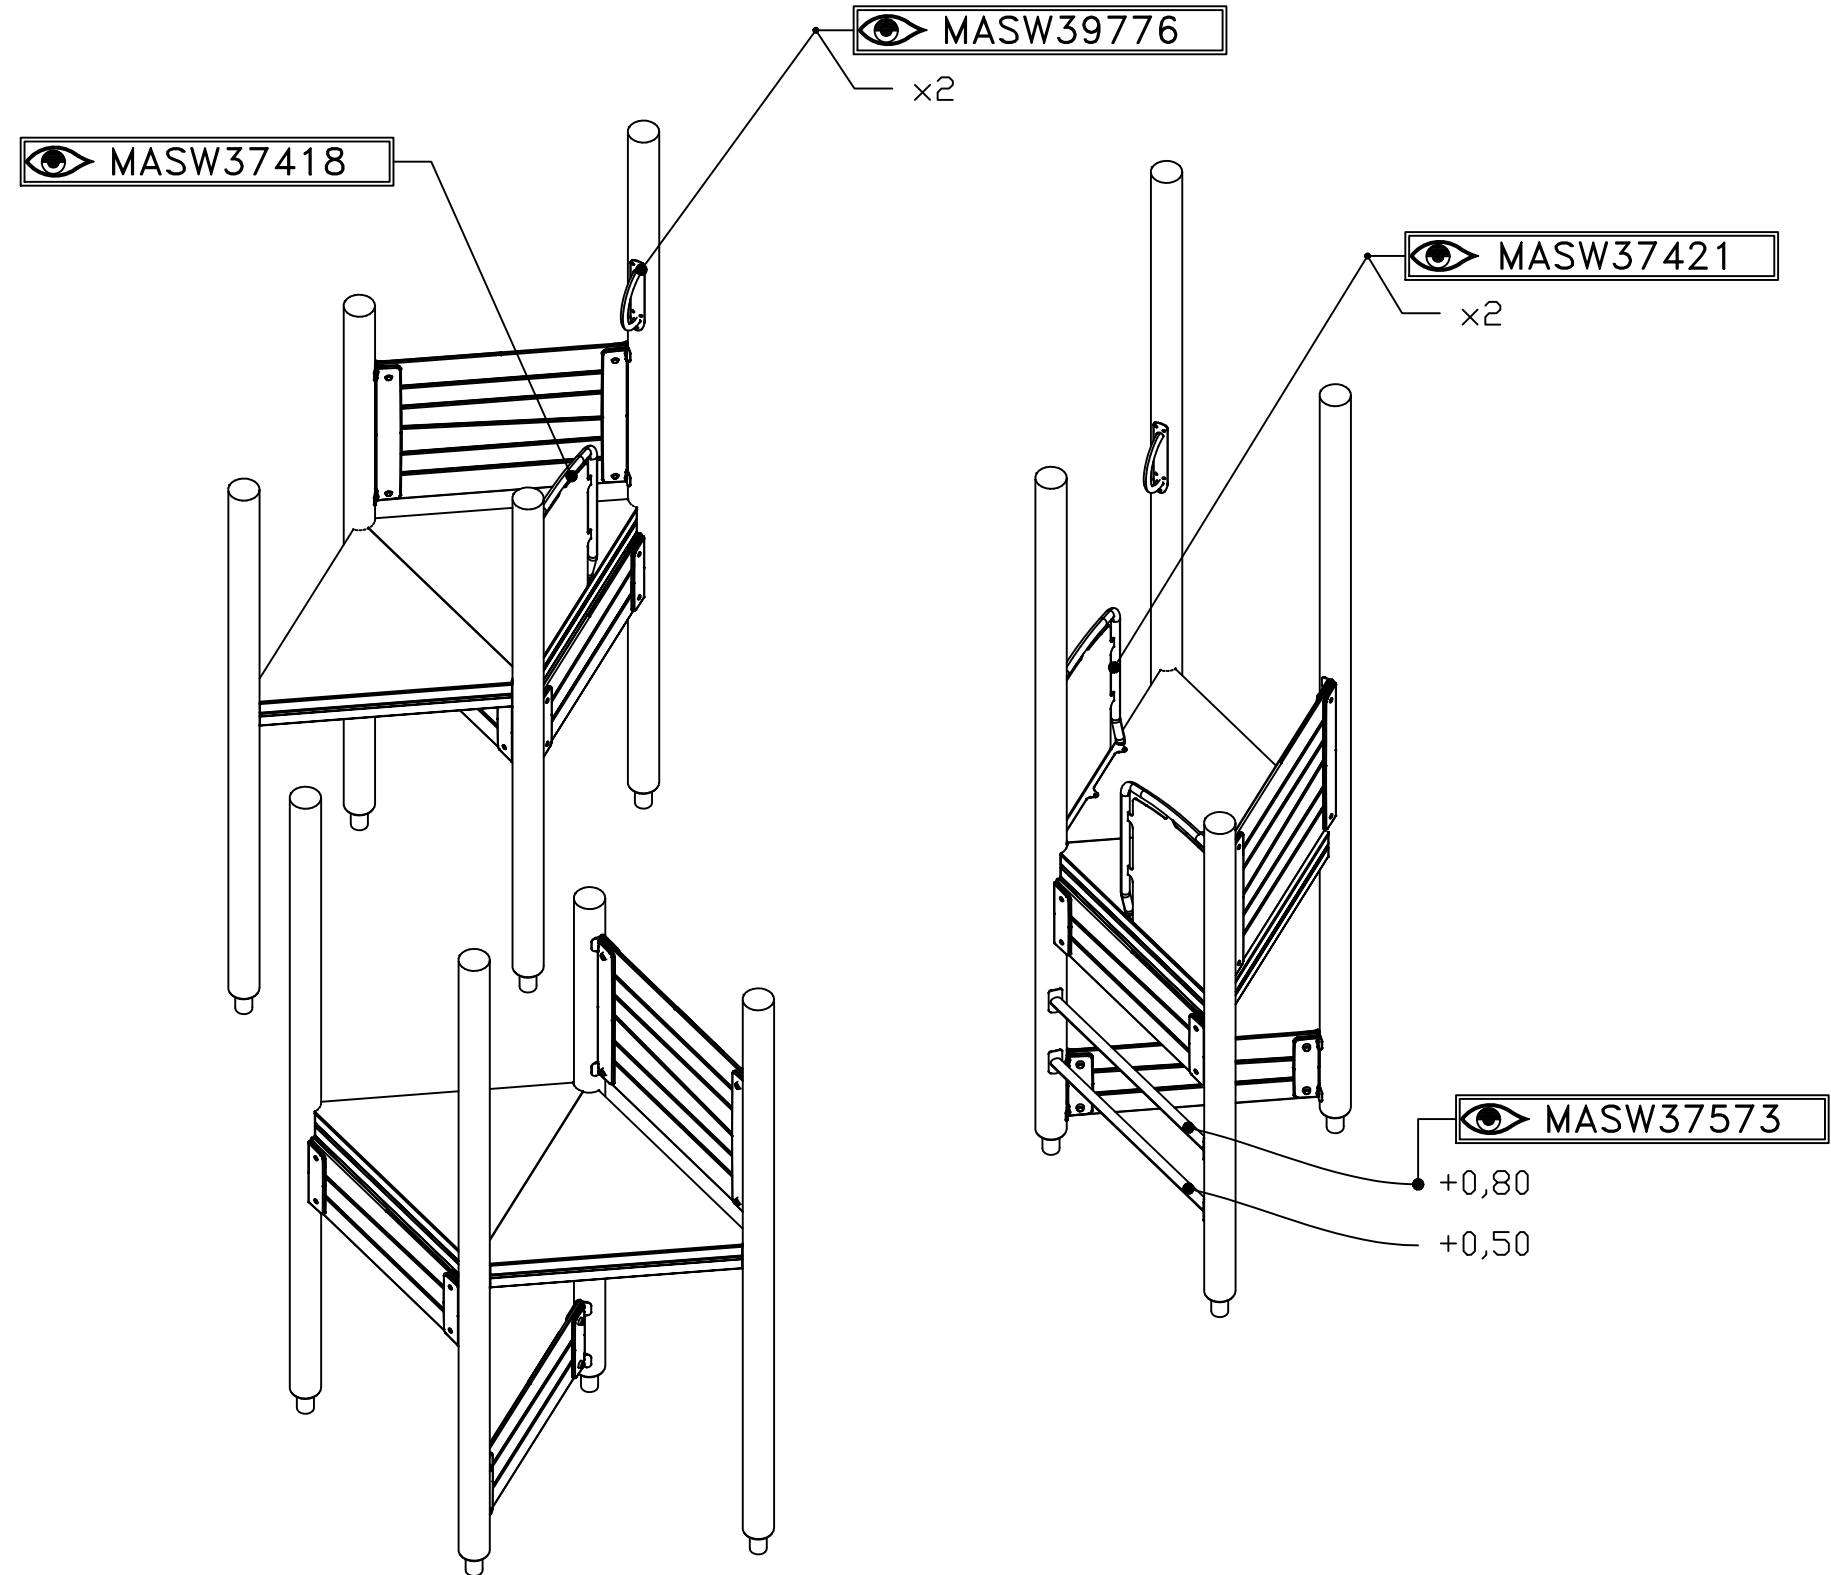

STEP 3

[m]

HAGS ANEBY, SWEDEN
+46(0)380-47300
www.hags.com

UniPlay Jilax
MASW65014
5/8

JW JW 2022-12-06 2