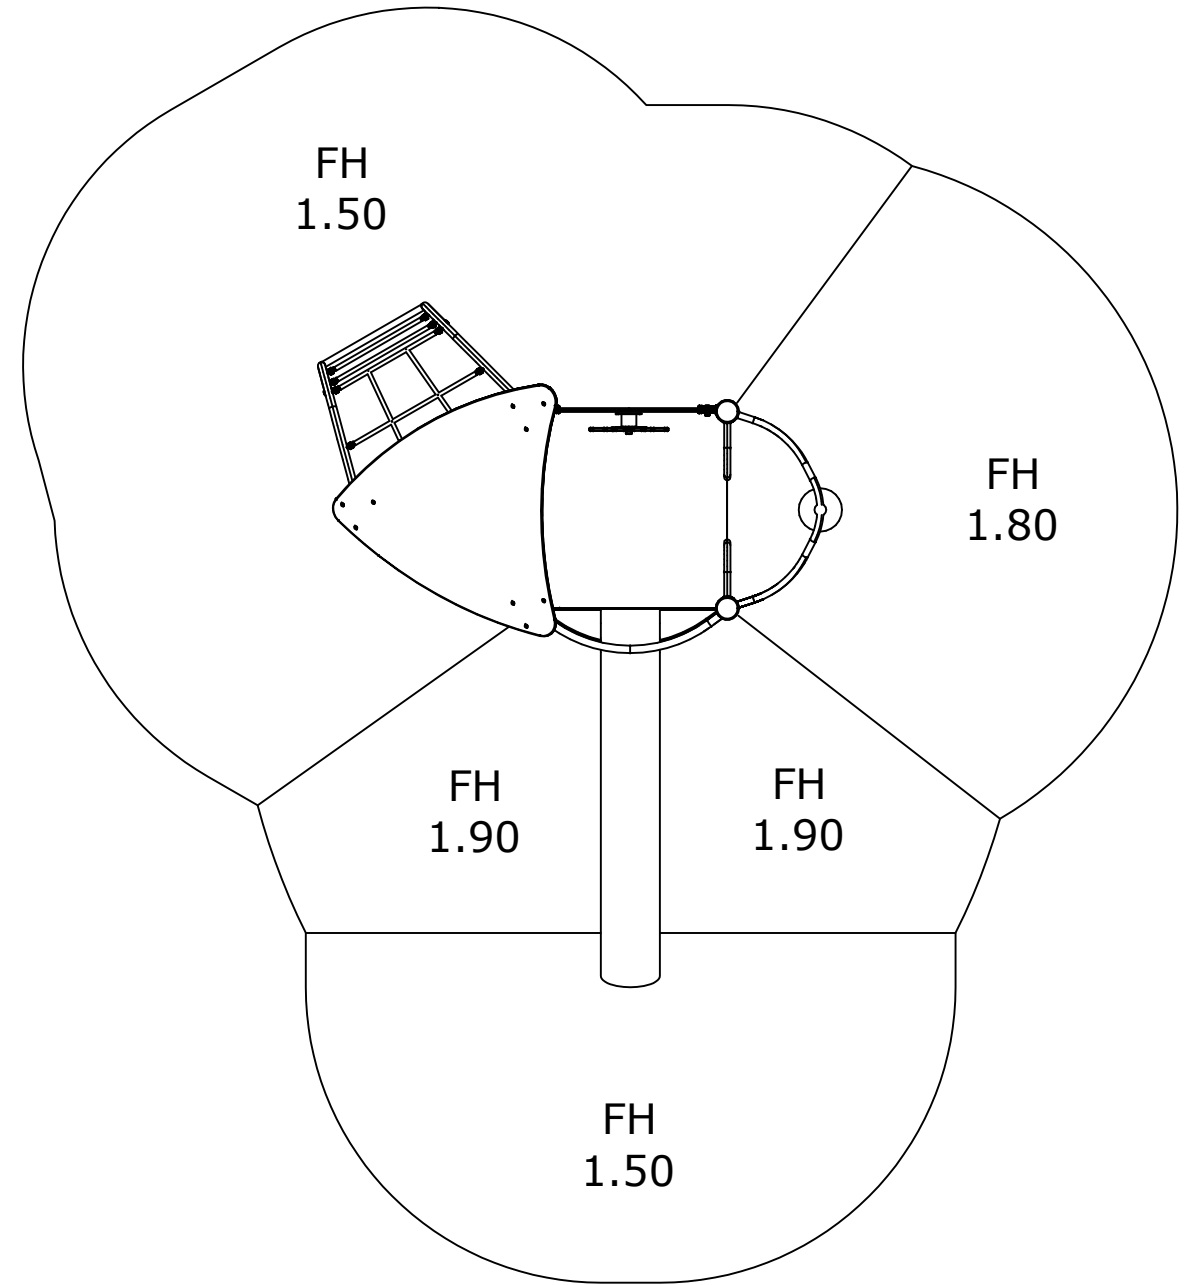

[m]

HAGS ANEBY, SWEDEN
+46(0)380-47300
www.hags.com

UniPlay Crox
MASW65199
1/6

JW JW 2022-12-07 1

17h

Varje vecka
Every week
Jede woche
Chaque semaine

Varje säsong
Every season
Jedes Jahr
Chaque saison

Step by Step UniPlay

Handledning
Instruktioner för att montera och använda utrustningen.
Läs igenom hela handboken noggrant innan du börjar montera.
Följ alltid de riktiga monteringsrutinerna.
Använd alltid rätt verktyg.
Använd alltid säkerhetsutrustning.
Använd alltid rätt monteringsordning.
Använd alltid rätt monteringsmetod.
Använd alltid rätt monteringsmaterial.
Använd alltid rätt monteringsutrustning.
Använd alltid rätt monteringsmiljö.
Använd alltid rätt monteringspersonal.
Använd alltid rätt monteringsutrustning.
Använd alltid rätt monteringsmiljö.
Använd alltid rätt monteringspersonal.

HAGS
UniPlay Crox
MASW65199
SE 1(3)

FH 1.90m

≥EN 1176
≥CPSC