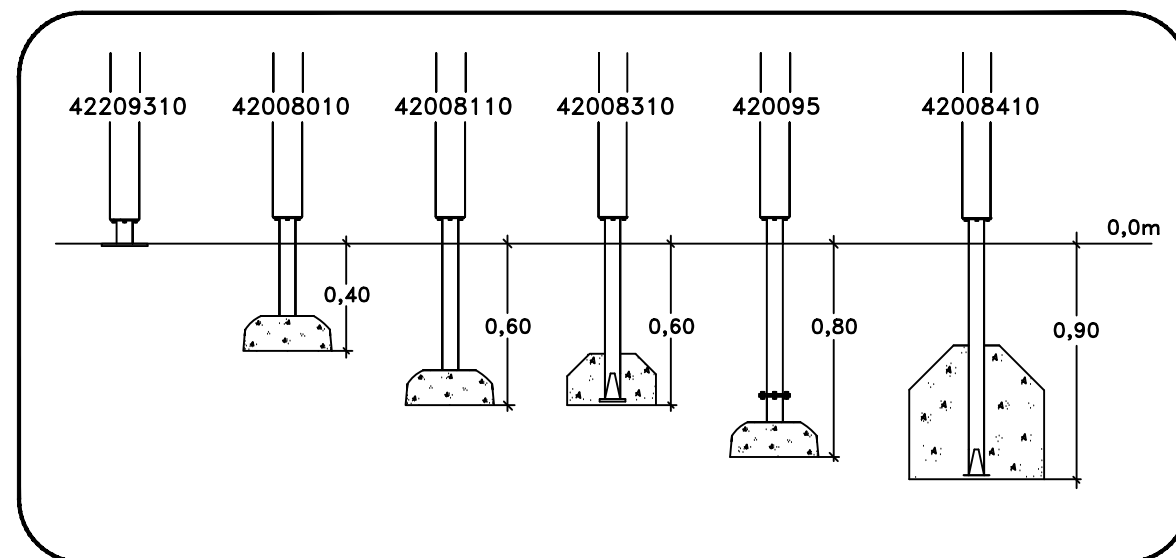

HAGS  
UniPlay Crox  
MASW65199  
SE 1(3)

FH 1.90m

≥EN 1176  
≥CPSC

[m]

**HAGS** ANEBY, SWEDEN  
+46(0)380-47300  
www.hags.com

UniPlay Crox  
MASW65199  
2/6

JW JW 2022-12-07 1