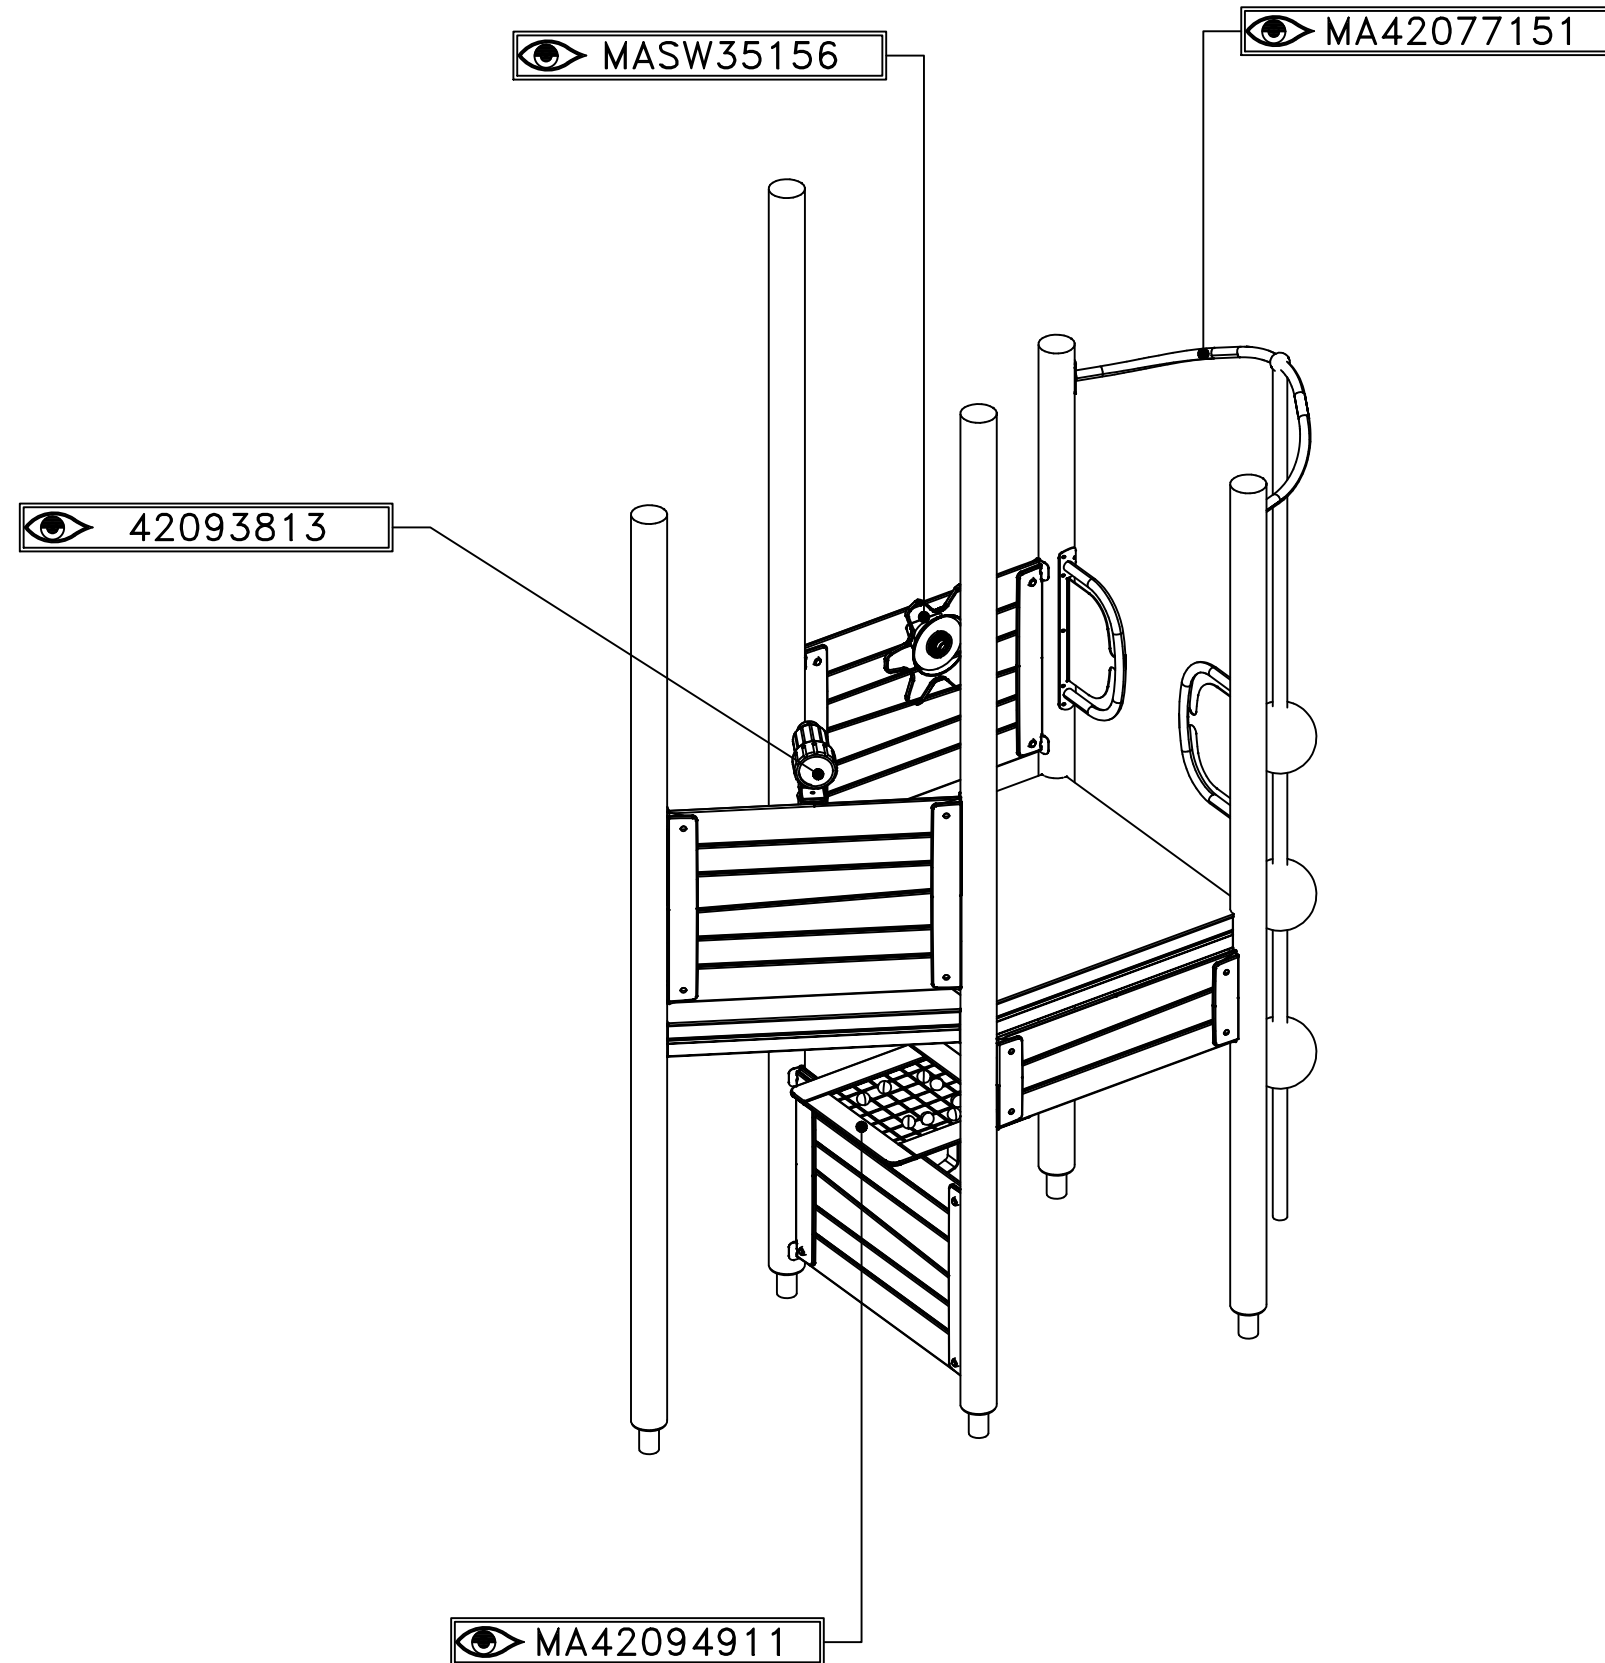

STEP 3

[m]

HAGS	ANEBY, SWEDEN +46(0)380-47300 www.hags.com
UniPlay Crox MASW65199 5/6	
JW JW	2022-12-07 1