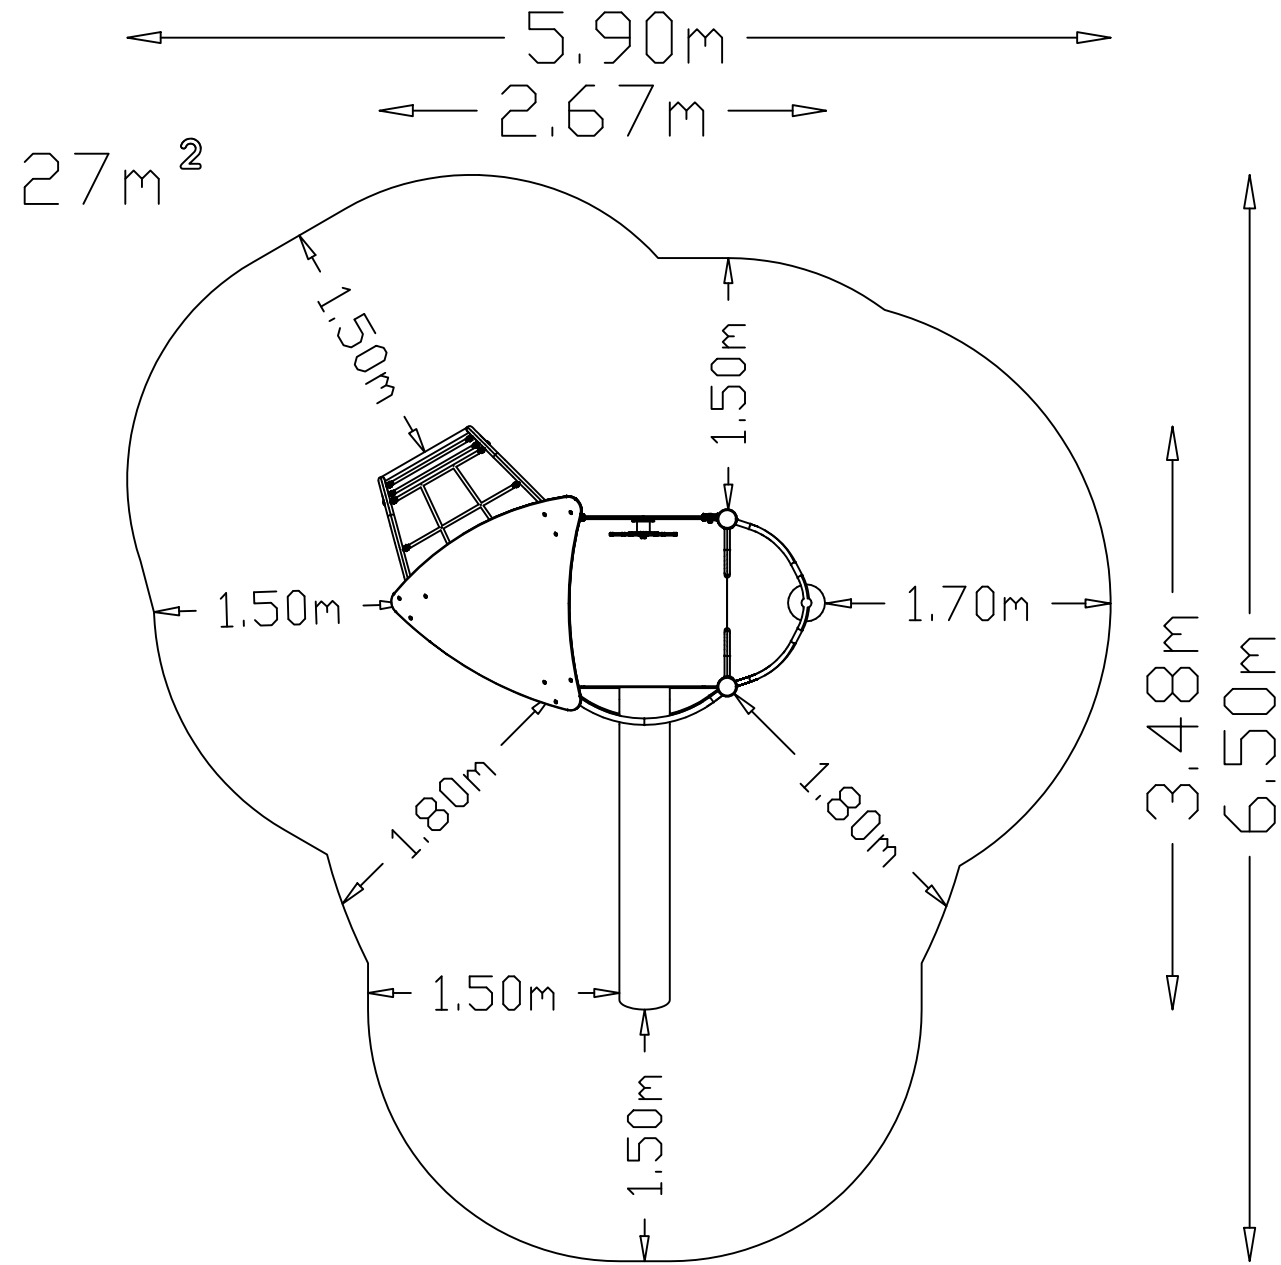

[m]

HAGS ANEBY, SWEDEN
+46(0)380-47300
www.hags.com

UniPlay Crox
MASW65199
1/6

JW JW 2022-12-07 1

17h

Varje vecka
Every week
Jede woche
Chaque semaine

Varje säsong
Every season
Jedes Jahr
Chaque saison

Step by Step UniPlay

Handledning
Instruktioner för att montera och använda utrustningen.
Läs igenom hela handboken noggrant innan du börjar montera.
Följ alltid de riktiga monteringsrutinerna.
Använd alltid rätt verktyg.
Använd alltid säkerhetsutrustning.
Använd alltid rätt monteringsordning.
Använd alltid rätt monteringsmetod.
Använd alltid rätt monteringsmaterial.
Använd alltid rätt monteringsutrustning.
Använd alltid rätt monteringsmiljö.
Använd alltid rätt monteringspersonal.
Använd alltid rätt monteringsutrustning.
Använd alltid rätt monteringsmiljö.
Använd alltid rätt monteringspersonal.

HAGS
UniPlay Crox
MASW65199
SE 1(3)

FH 1.90m

≥EN 1176
≥CPSC