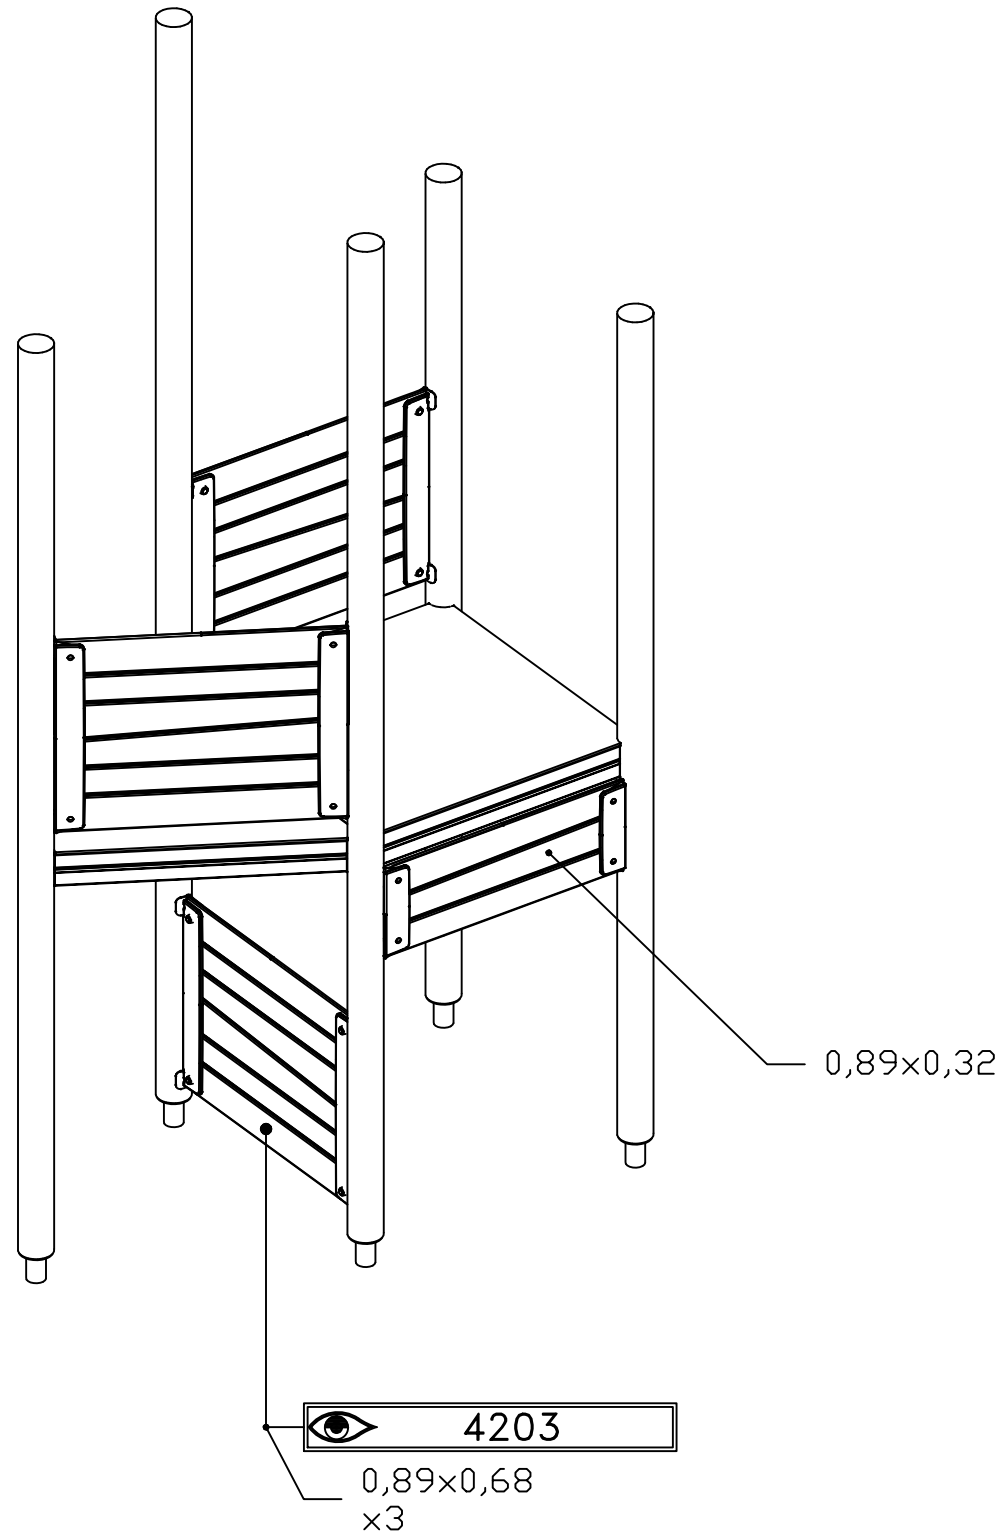

# STEP 2

[m]

**HAGS** ANEBY, SWEDEN  
+46(0)380-47300  
www.hags.com

UniPlay Crox  
MASW65199  
4/6

Home JW Eye JW 2022-12-07 1