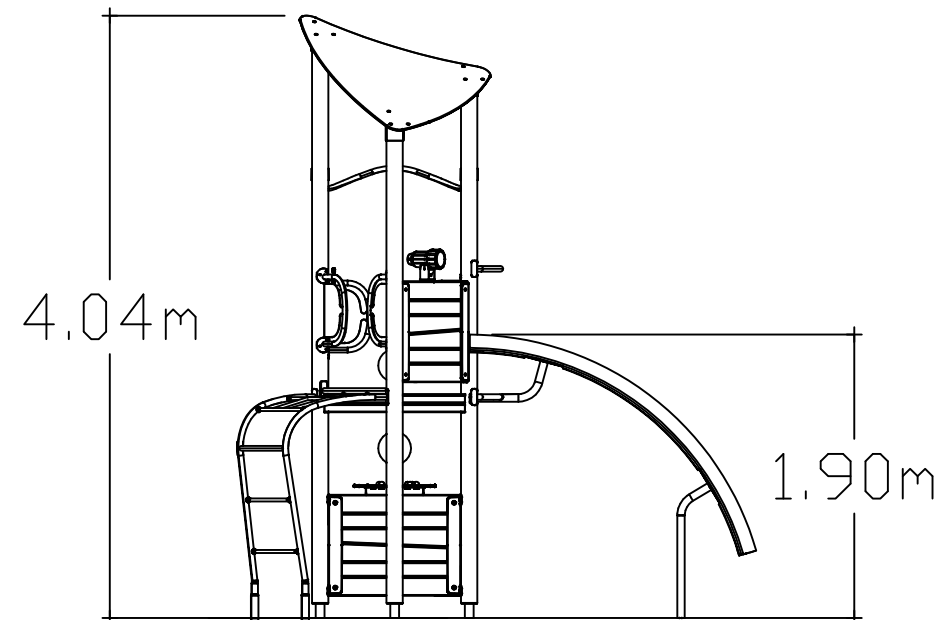

HAGS  
UniPlay Crox  
MASW65199  
SE 1(3)

FH 1.90m

≥EN 1176  
≥CPSC

[m]

**HAGS** ANEBY, SWEDEN  
+46(0)380-47300  
www.hags.com

UniPlay Crox  
MASW65199  
2/6

JW JW 2022-12-07 1