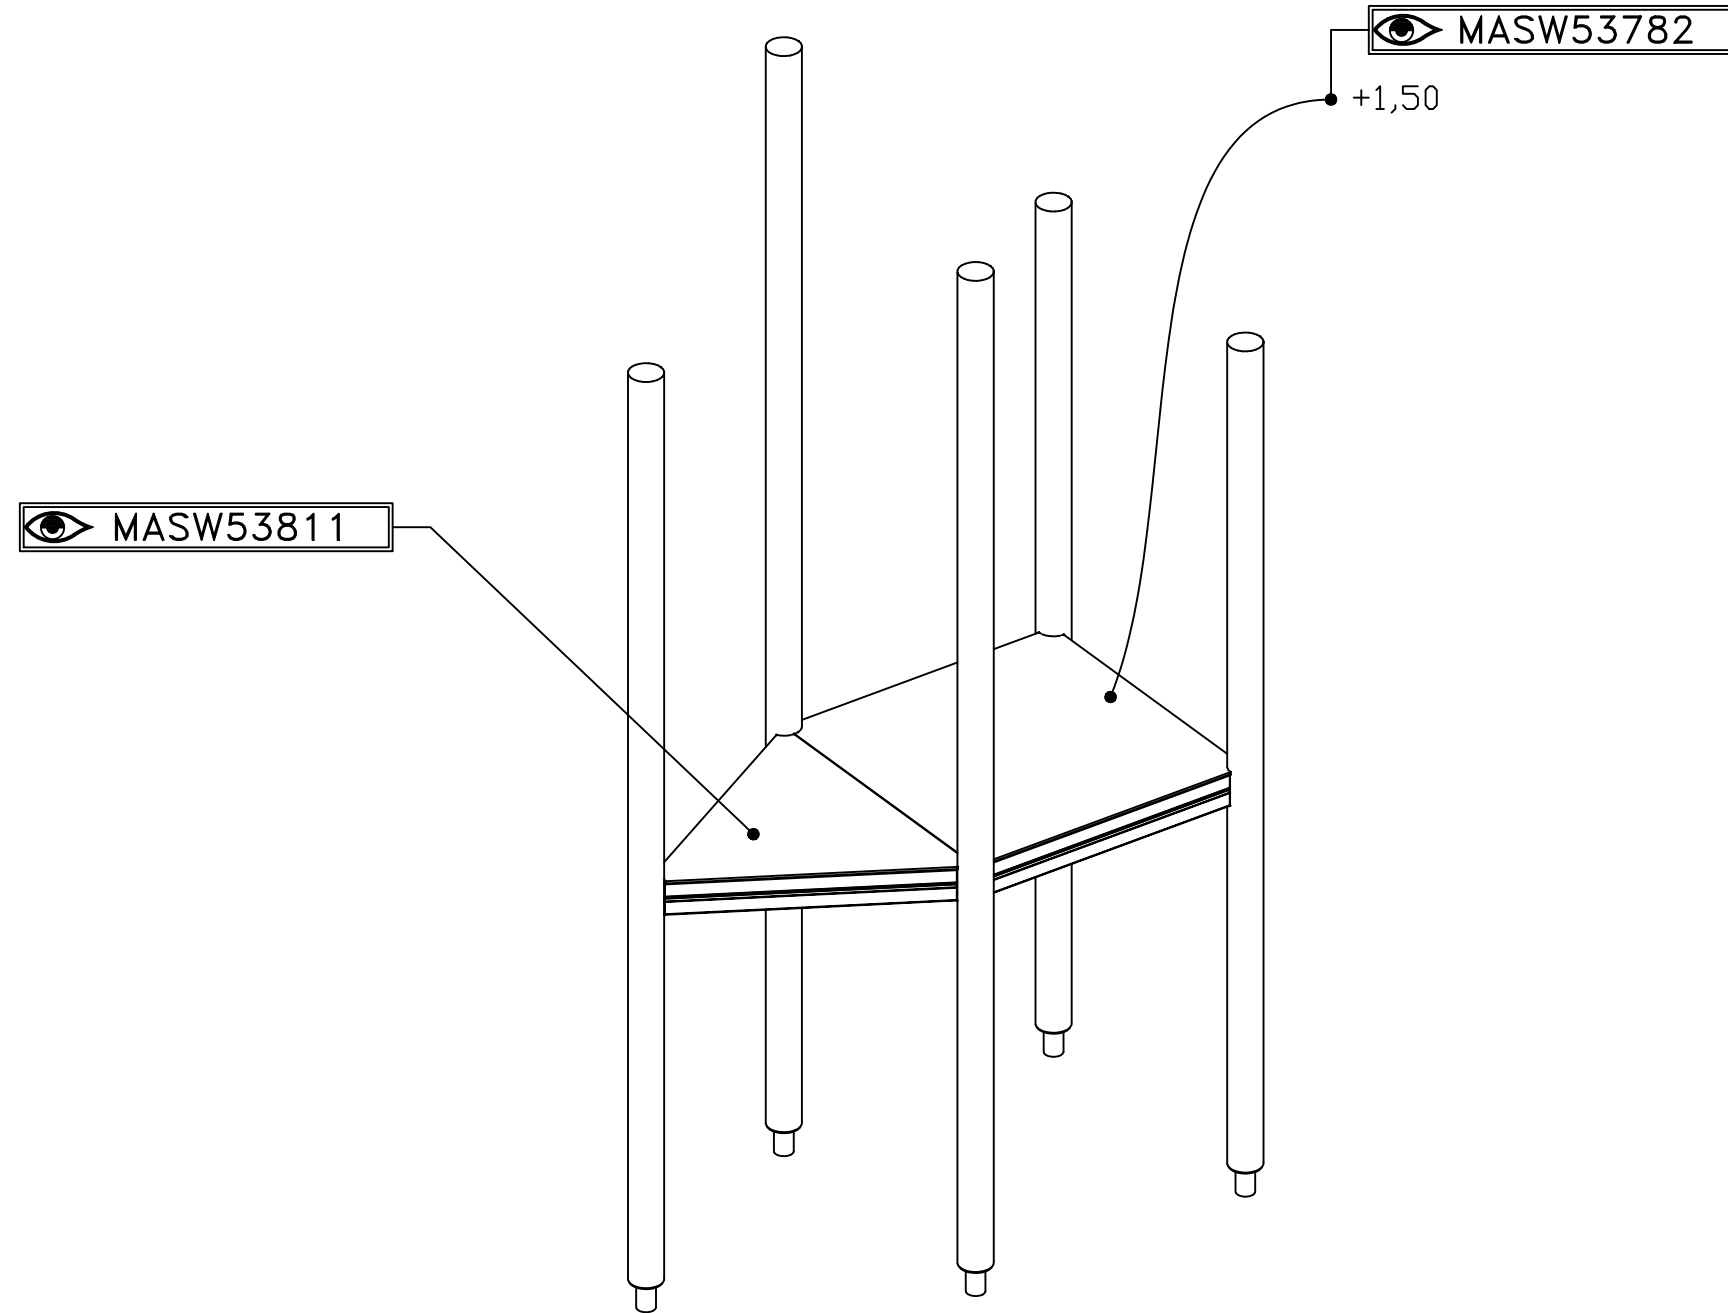

STEP 1

[m]

HAGS	ANEBY, SWEDEN +46(0)380-47300 www.hags.com
UniPlay Crox MASW65199 3/6	
JW JW	2022-12-07 1