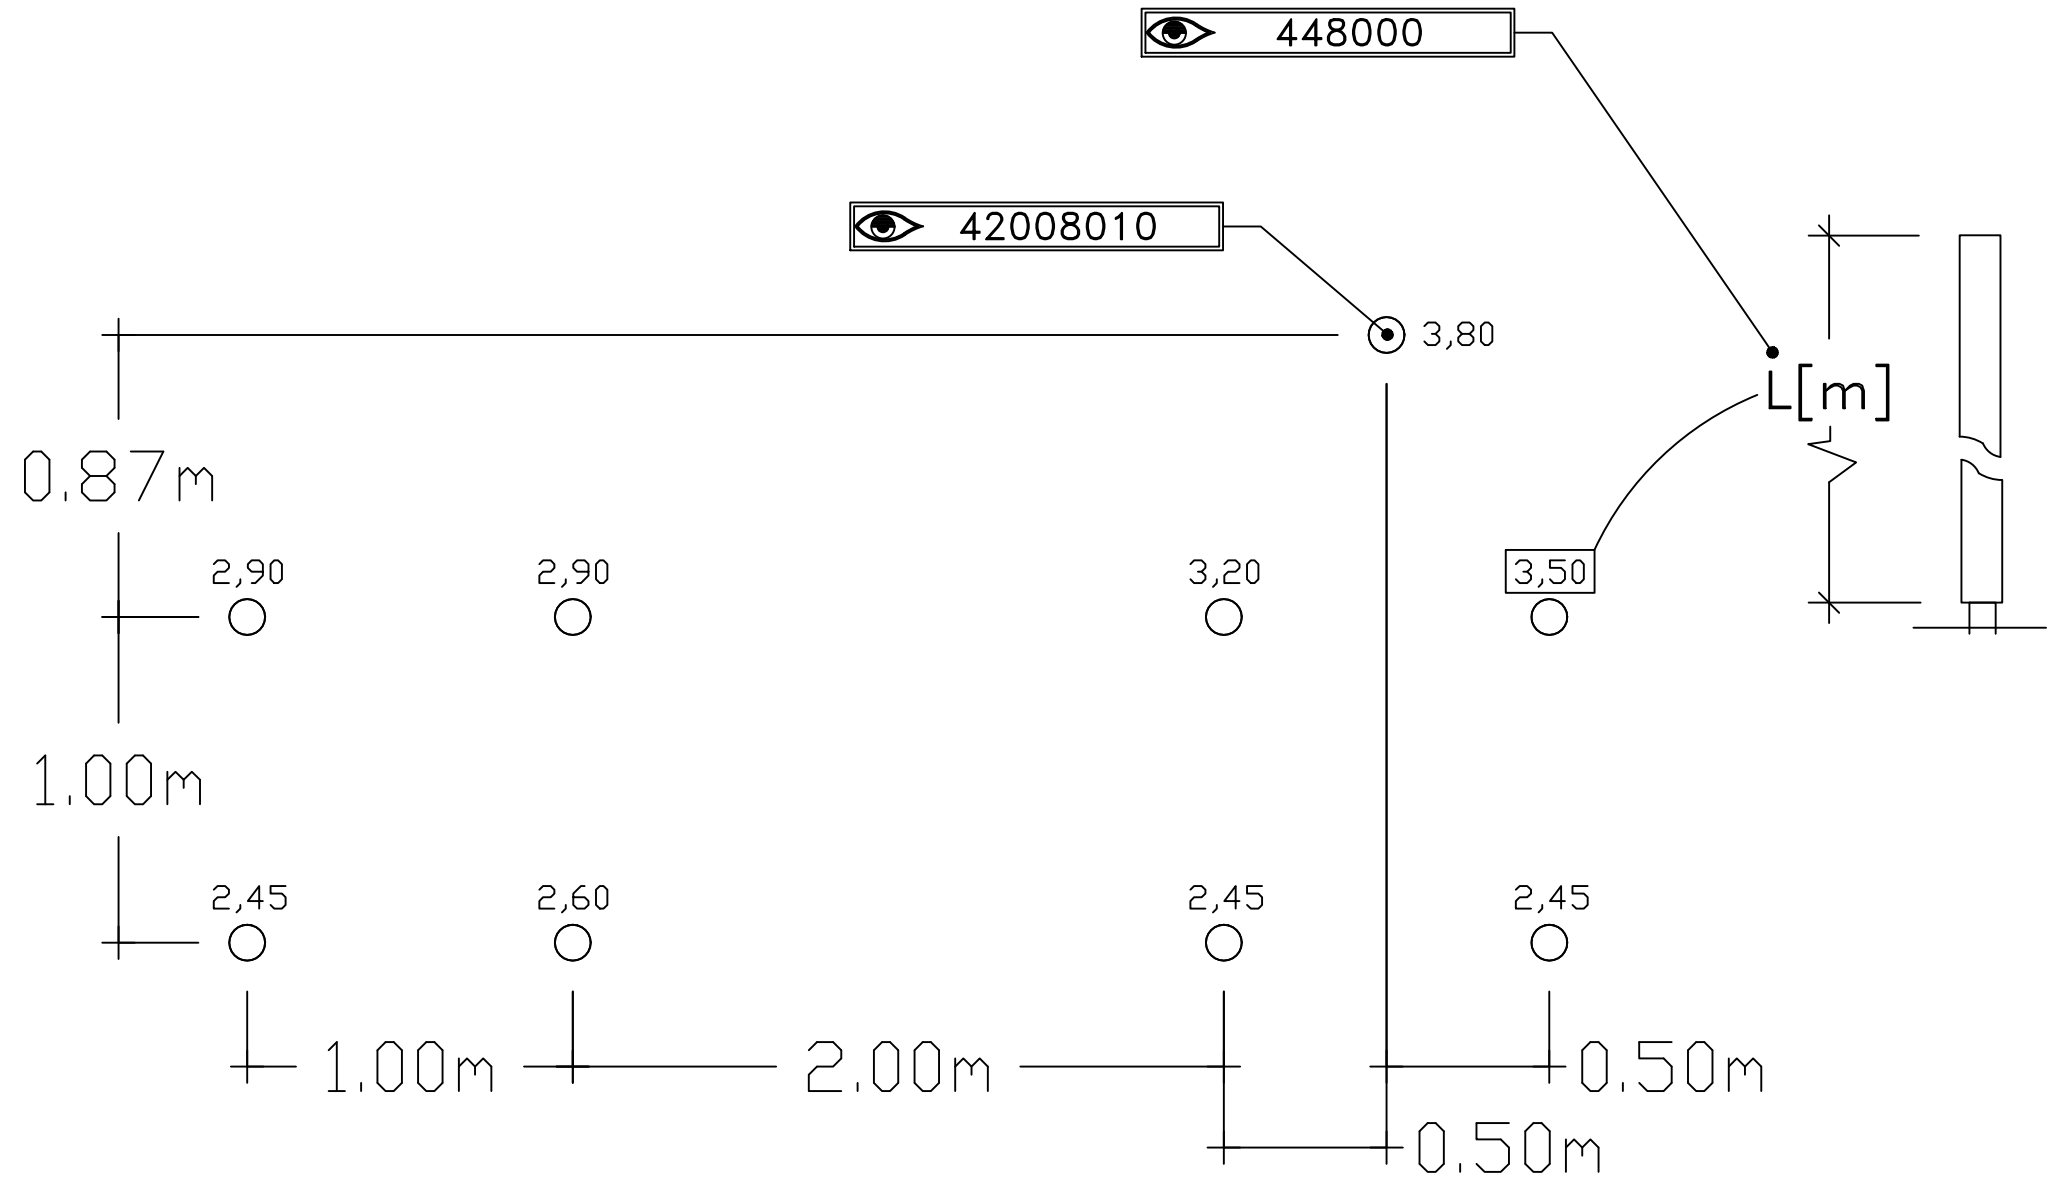

[m]

HAGS ANEBY, SWEDEN
+46(0)380-47300
www.hags.com

UniPlay Abbax
MASW65277
2/6

JW JW 2022-12-08 1