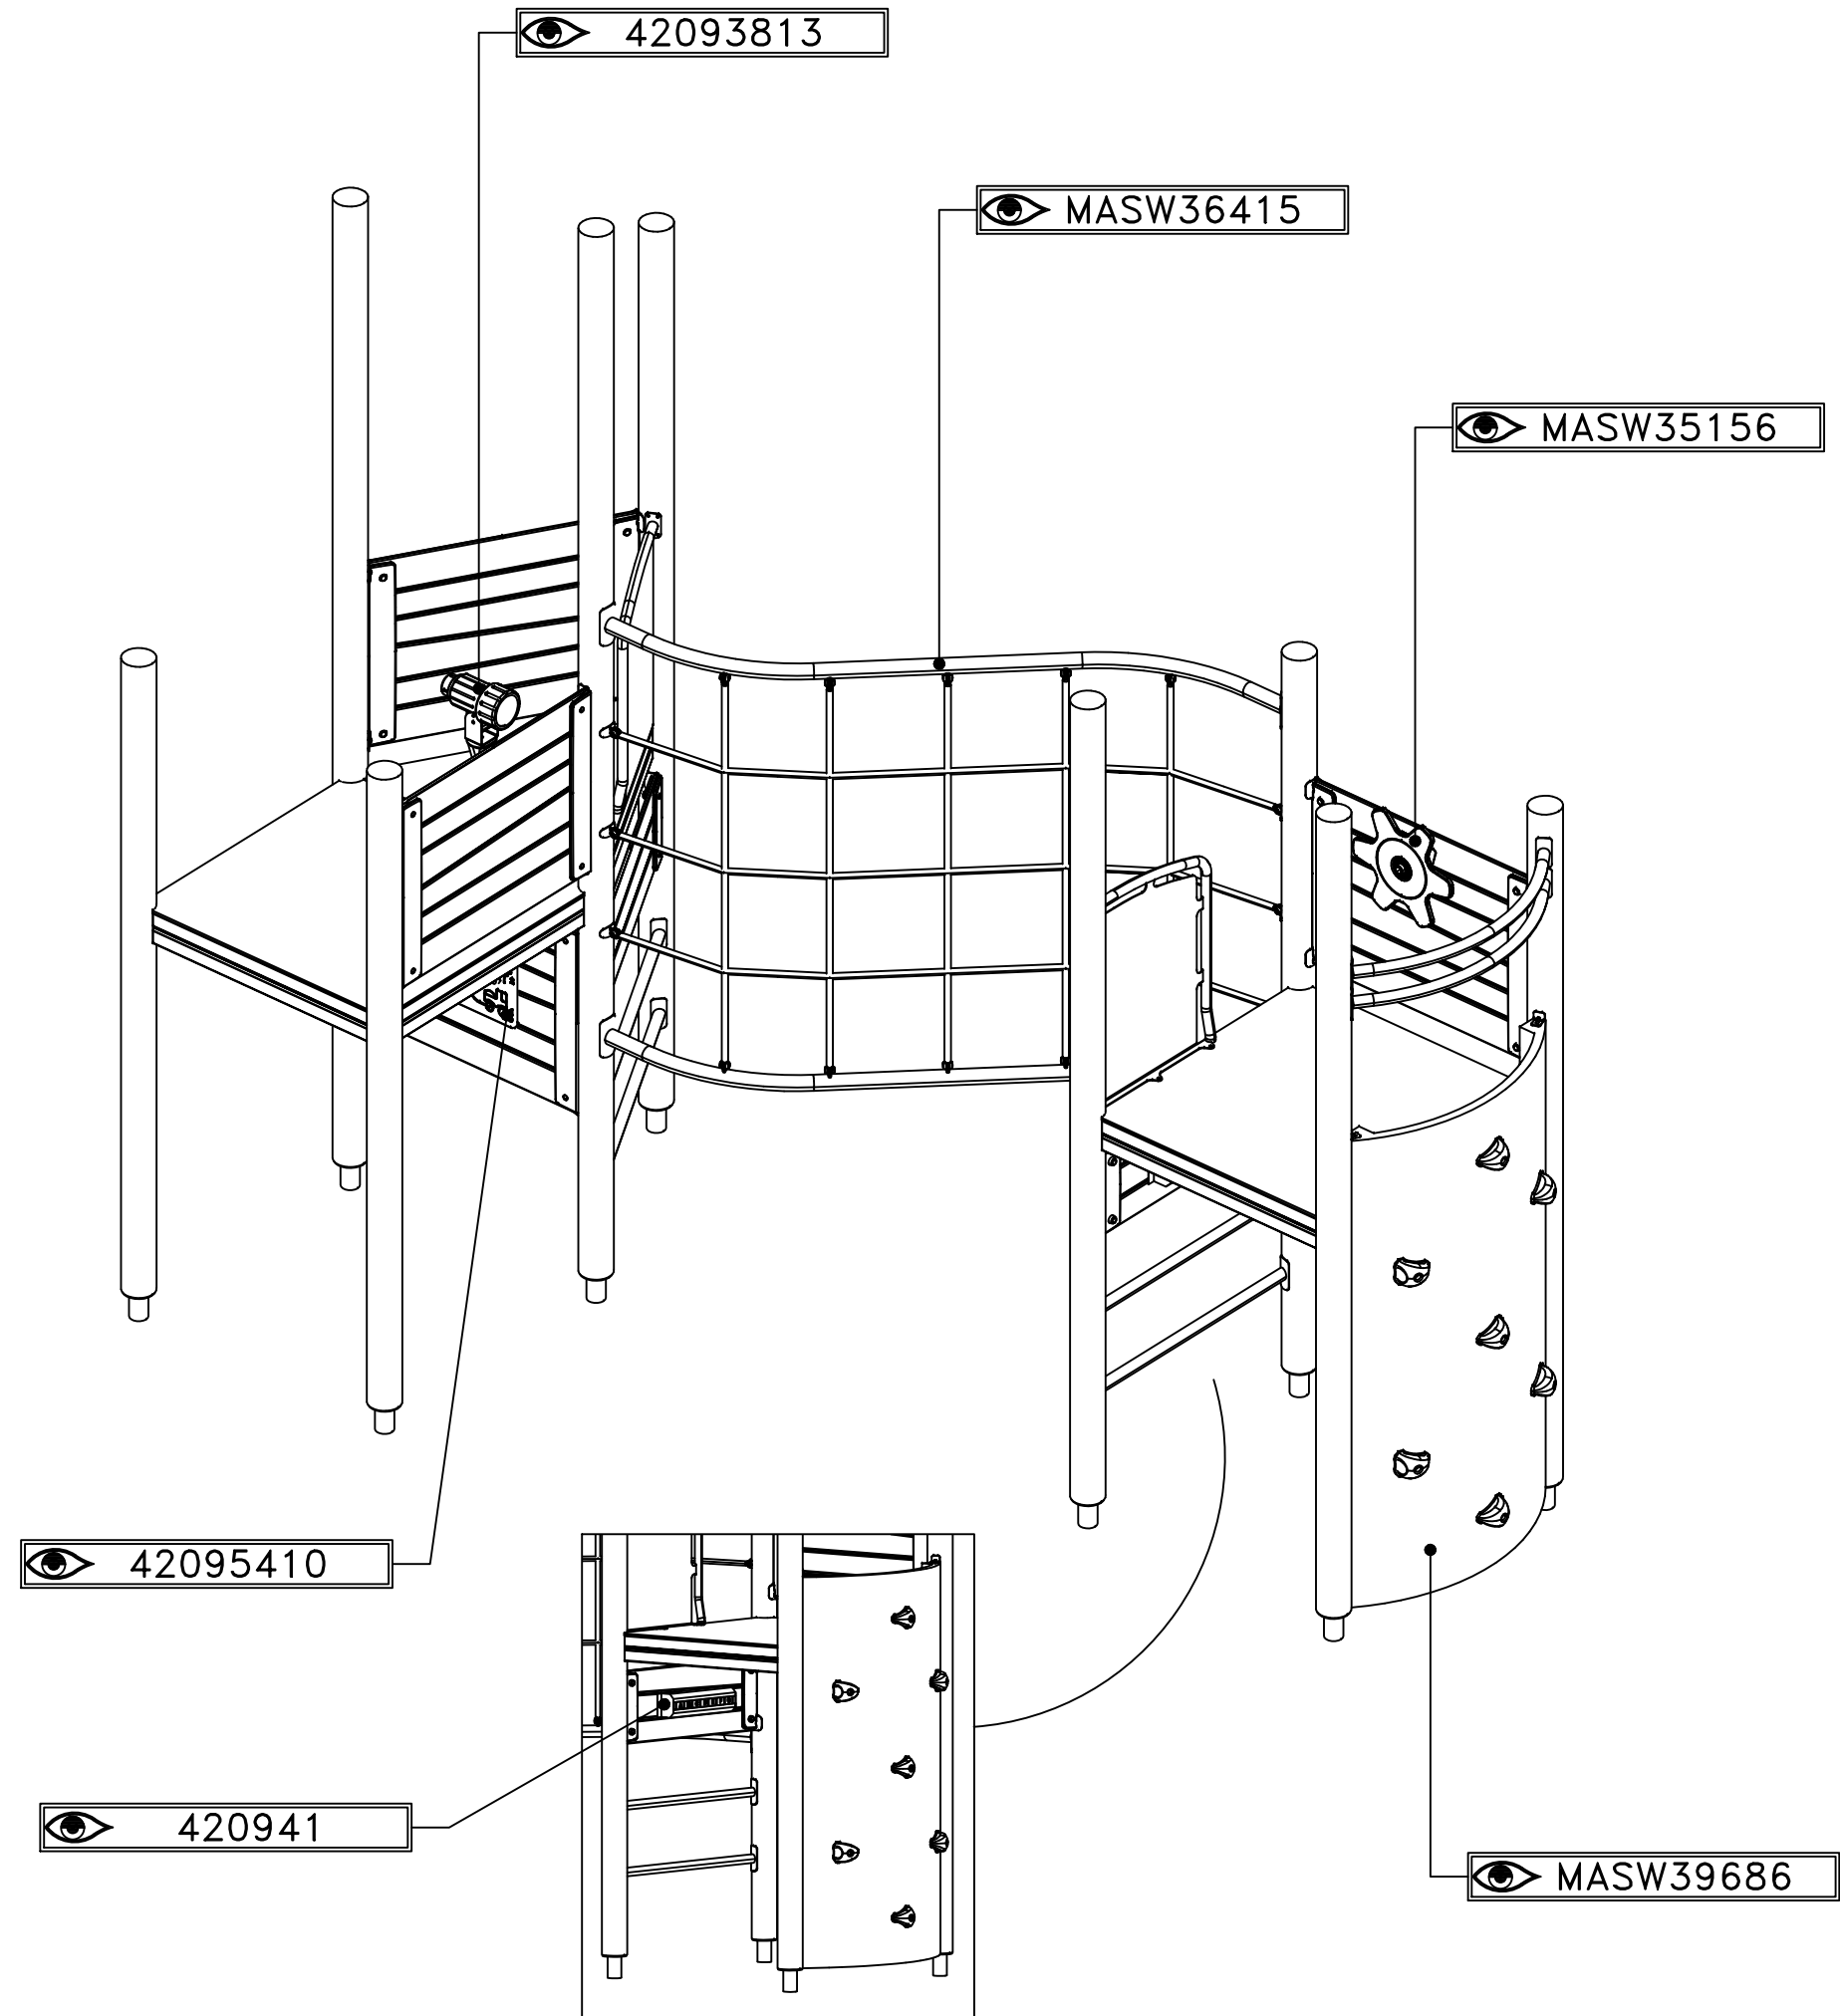

STEP 3

[m]

HAGS ANEBY, SWEDEN
+46(0)380-47300
www.hags.com

UniPlay Aureli
MASW65261
5/6

LN LN 2022-11-16 1