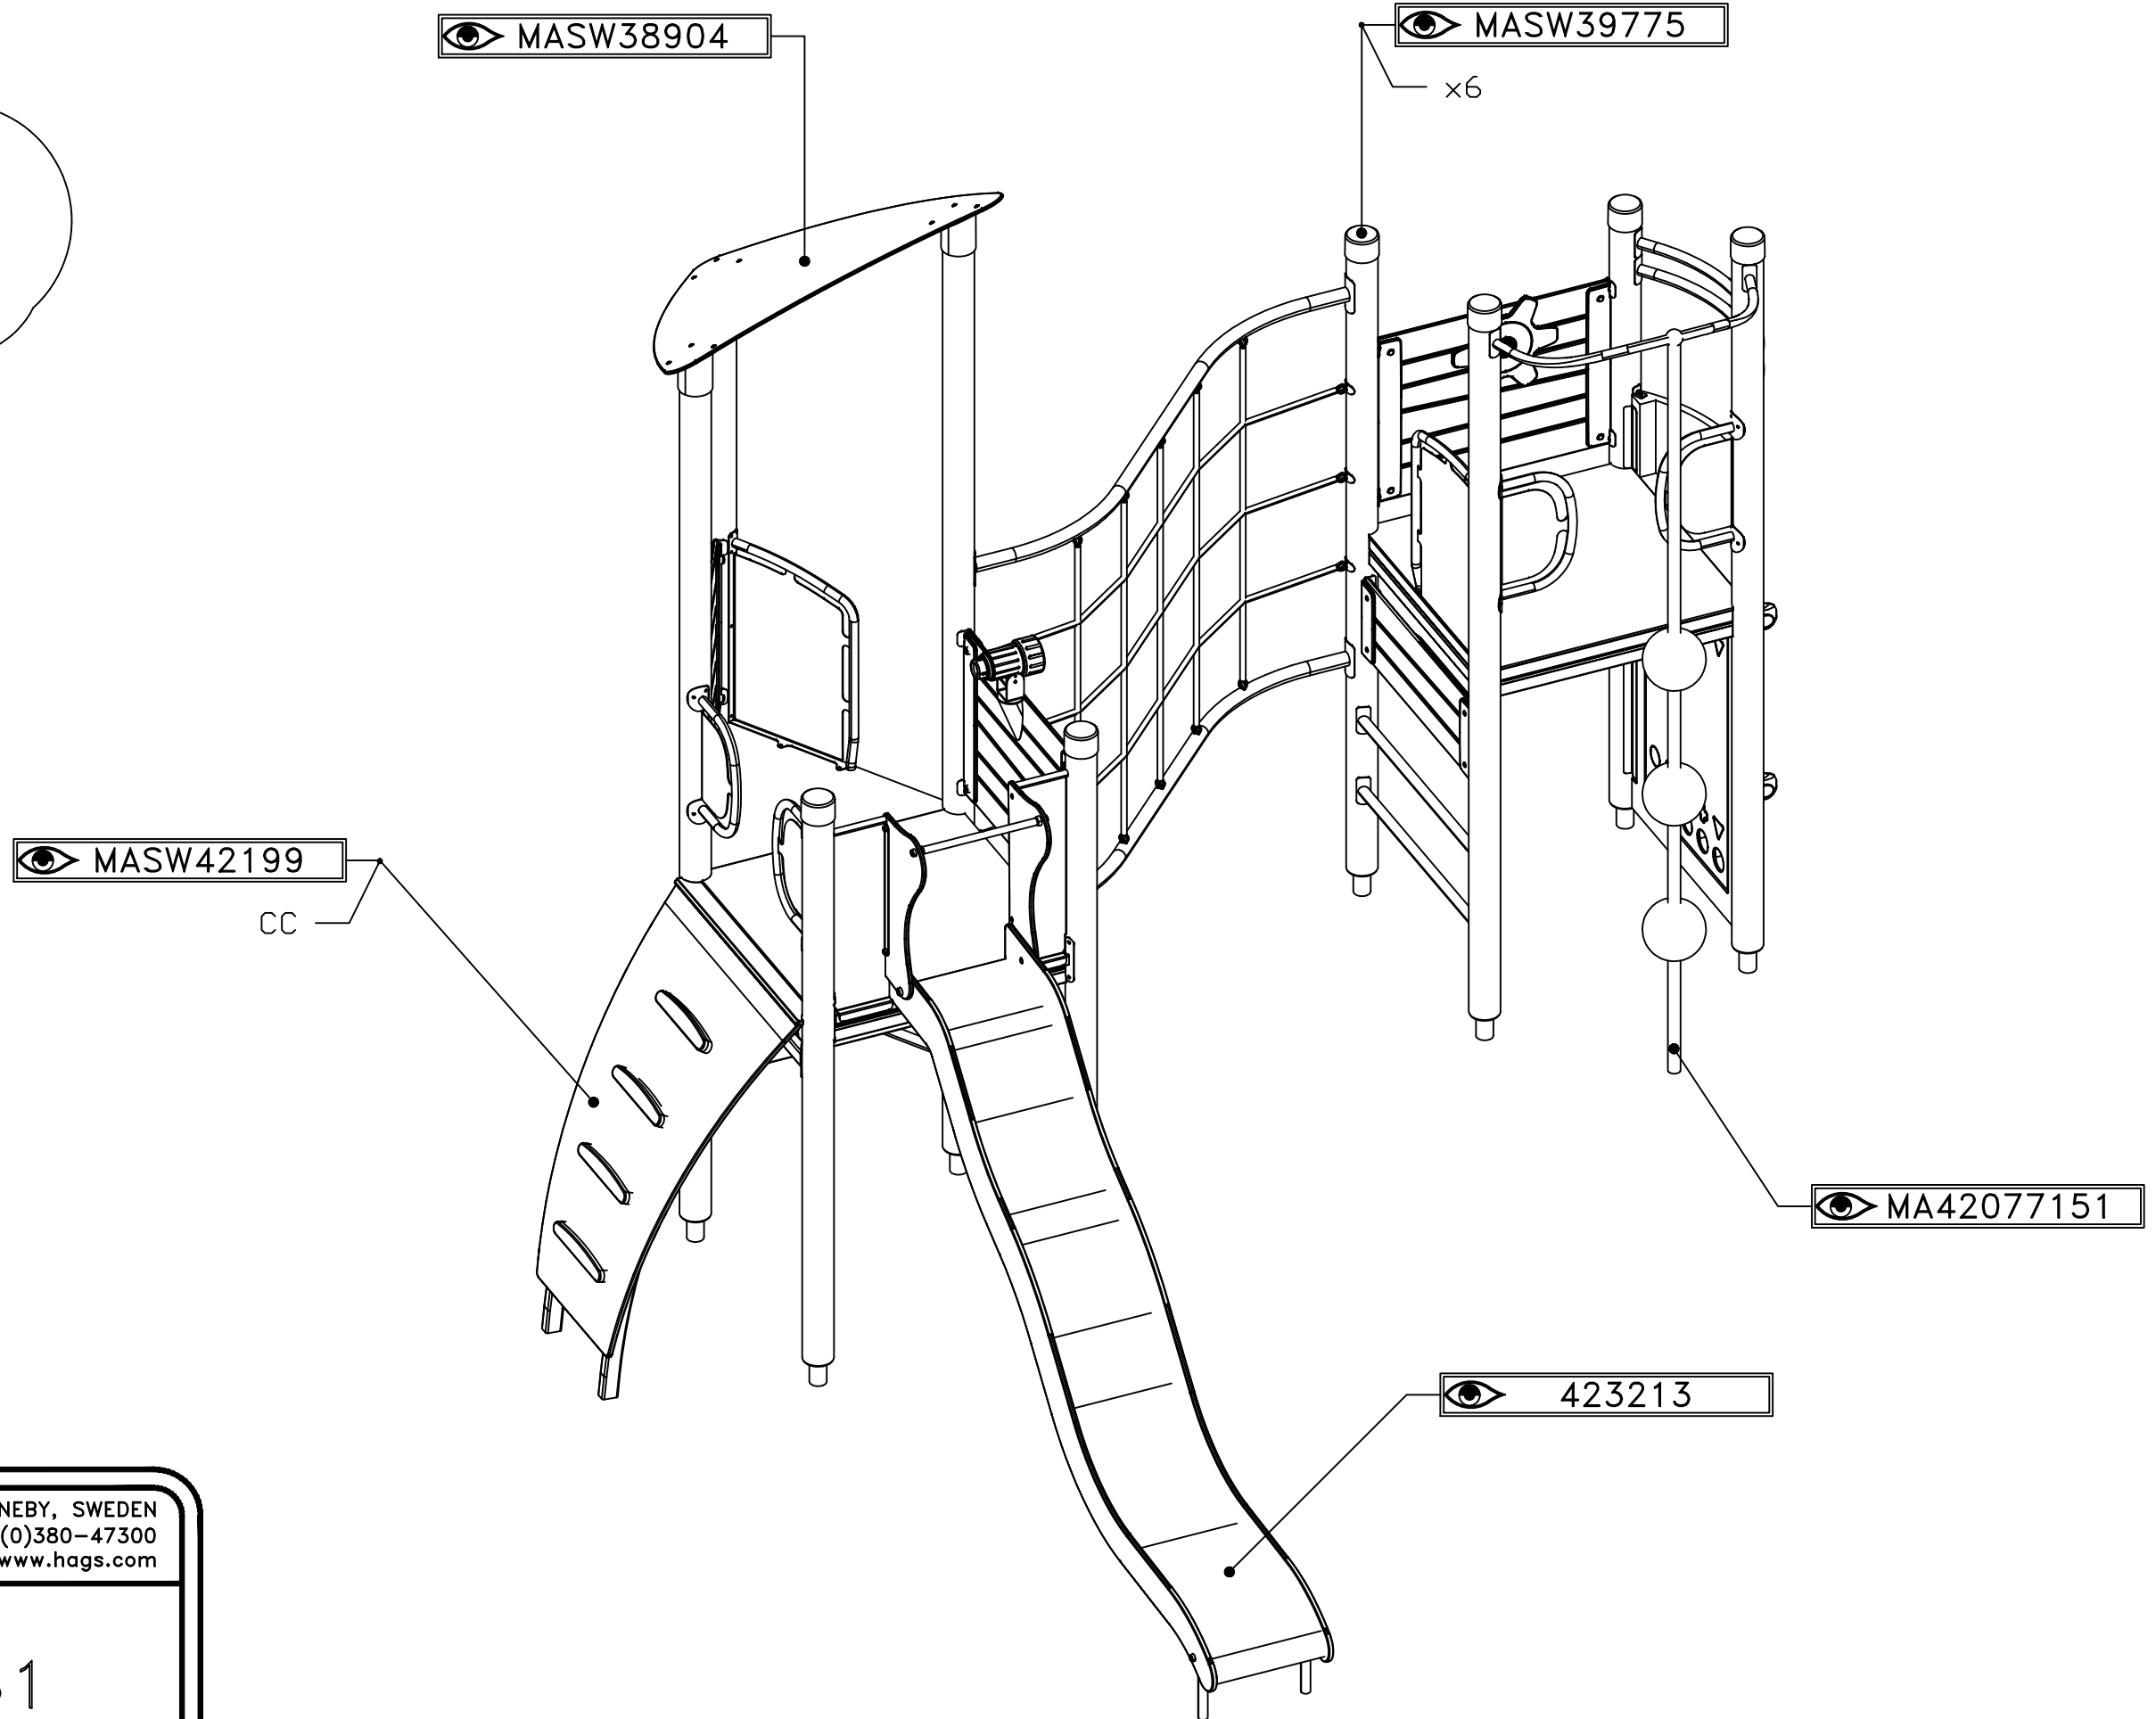

UniPlay Aureli
MASW65261
5/6

LN LN 2022-11-16 1

STEP 4

[m]

HAGS ANEBY, SWEDEN
+46(0)380-47300
www.hags.com

UniPlay Aureli
MASW65261
6 / 6

LN LN 2022-11-16 1