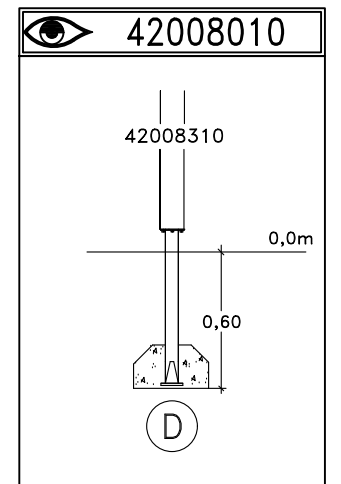

HAGS ANEBY, SWEDEN
+46(0)380-47300
www.hags.com

UniPlay Aureli
MASW65261
2/6

LN LN 2022-11-16 1