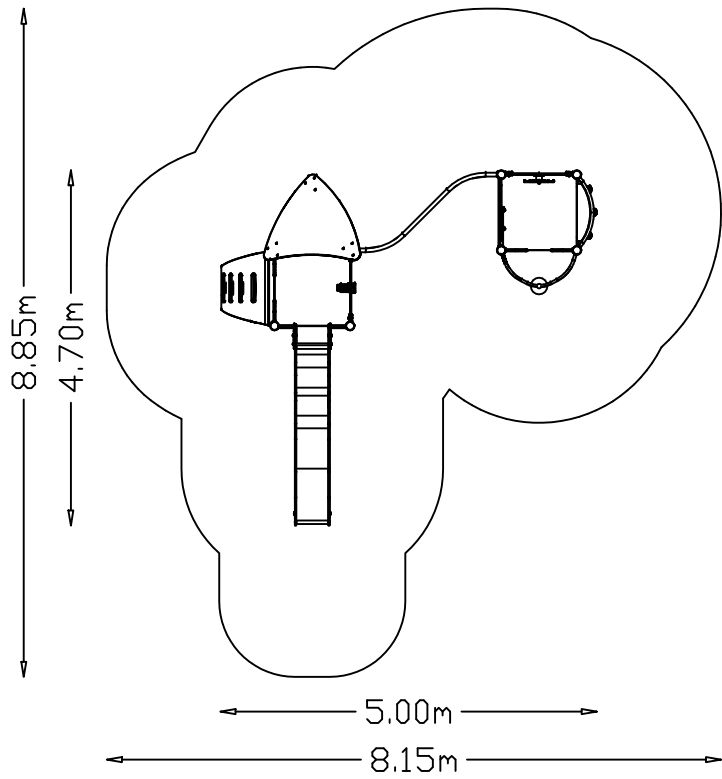

UniPlay Aureli

1,0m 5,0m

[m]

45 m²

HAGS ANEBY, SWEDEN
+46(0)380-47300
www.hags.com

UniPlay Aureli
MASW65263
1/6

LN LN 2022-11-16 1

29h

STEP 1

[m]

 MASW53782

x2

+1,50

+1,50
x2

 MASW53811

HAGS