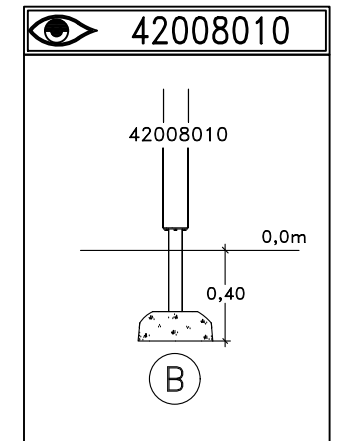

HAGS ANEBY, SWEDEN
+46(0)380-47300
www.hags.com

UniPlay Aureli
MASW65263
2/6

LN LN 2022-11-16 1