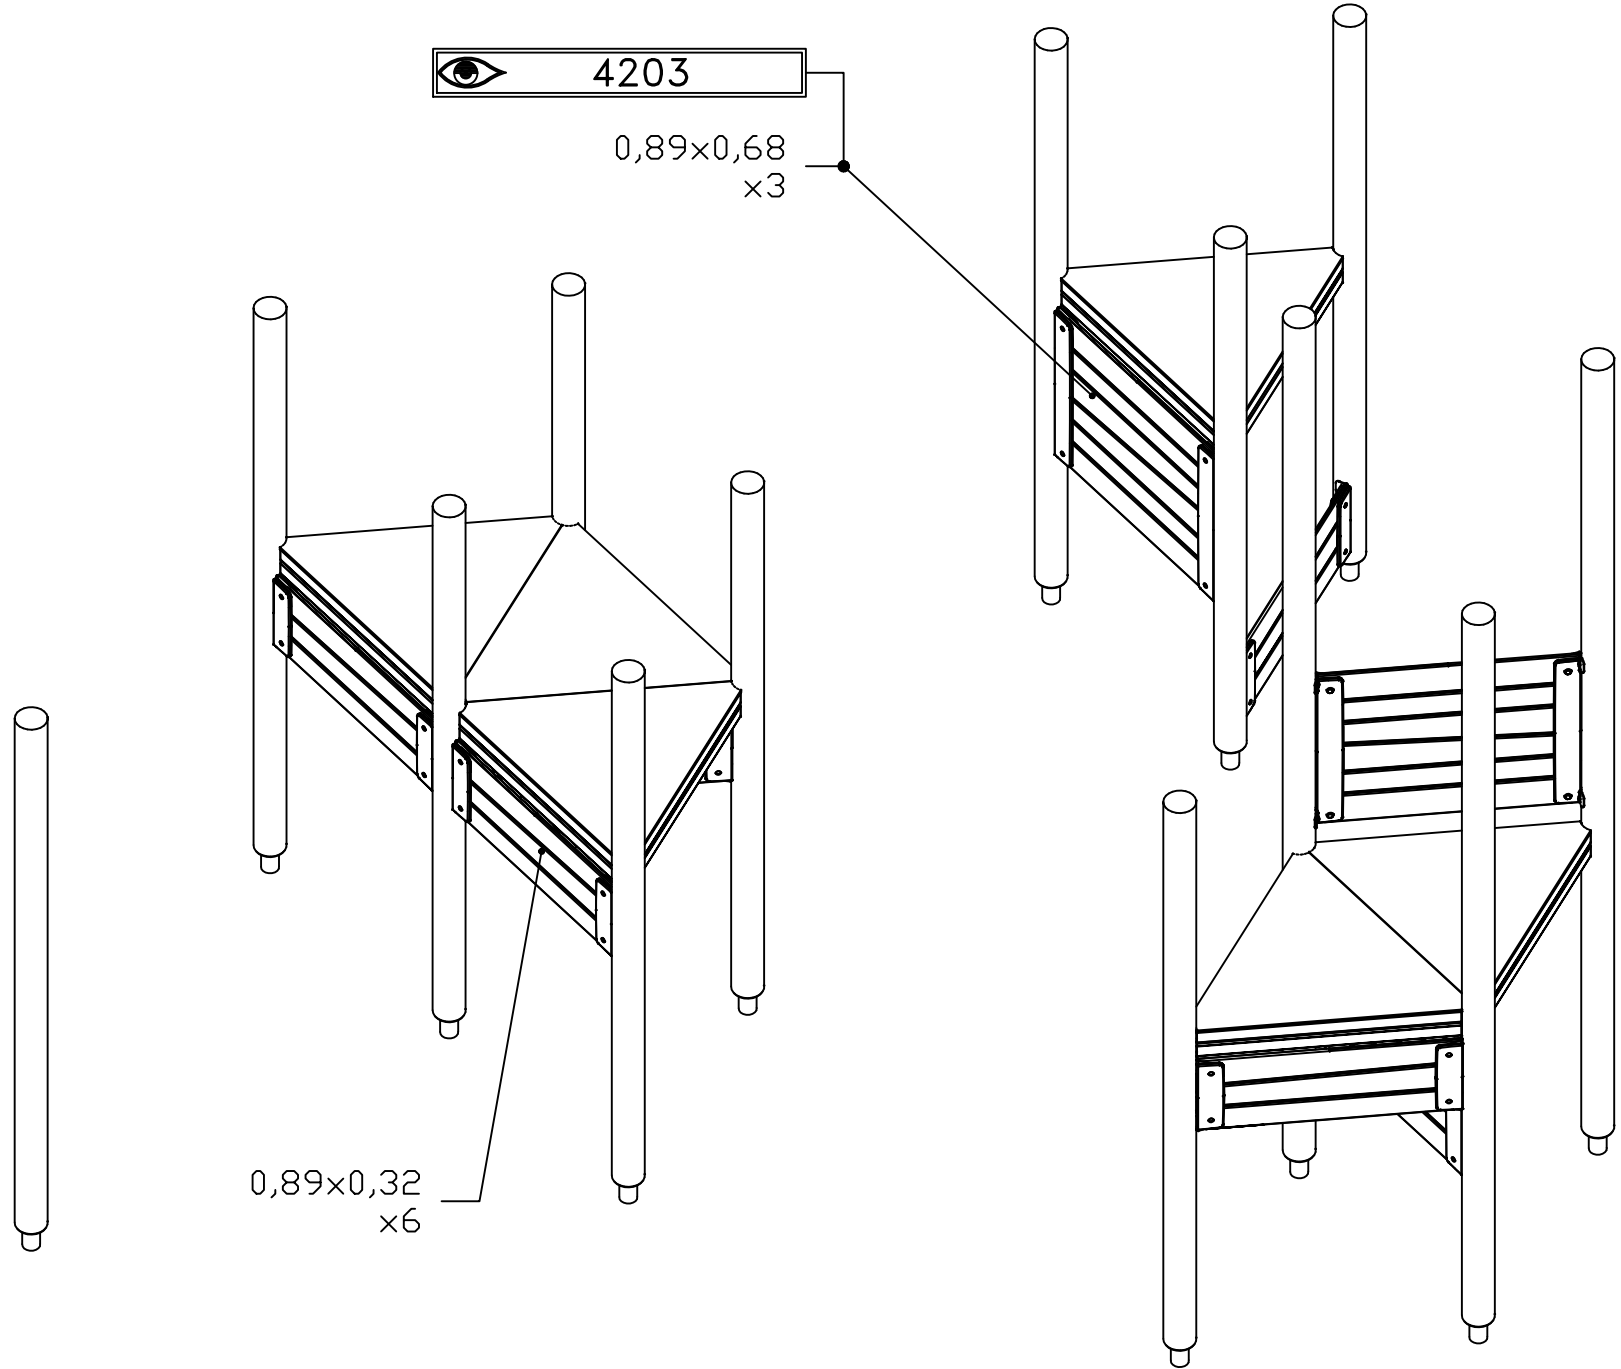

+1,50

+1,50

+1,50

HAGS		ANEBY, SWEDEN	
		+46(0)380-47300	
		www.hags.com	
UniPlay Belidore			
MASW65155			
3/10			
	JW		JW
2022-11-10 1			

STEP 2

[m]

HAGS ANEBY, SWEDEN
+46(0)380-47300
www.hags.com

UniPlay Belidore
MASW65155
4/10