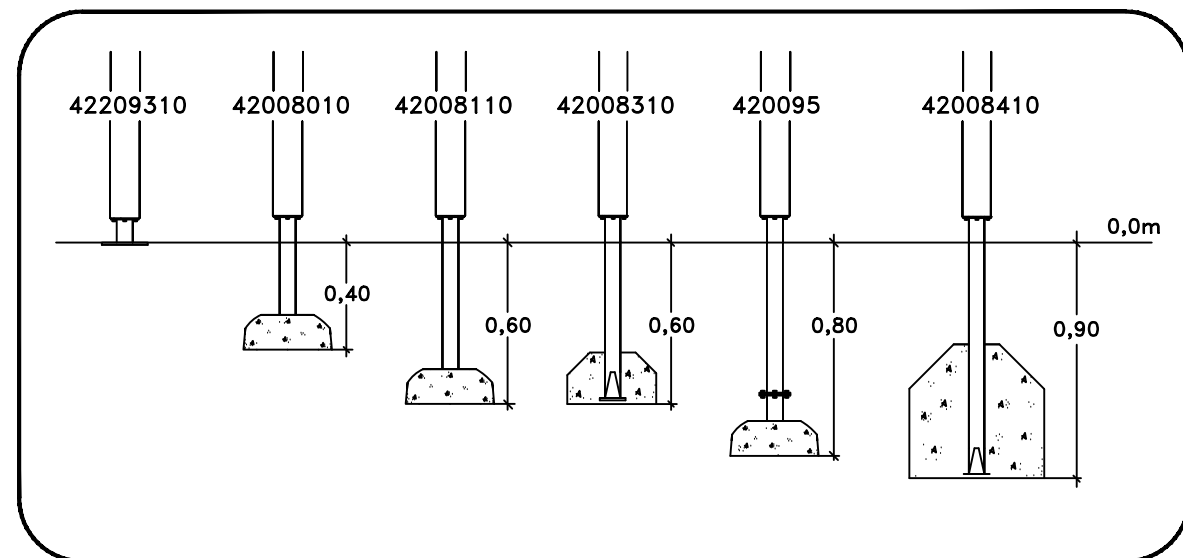

HAGS ANEBY, SWEDEN
+46(0)380-47300
www.hags.com

UniPlay Belidore
MASW65155
2/10

JW JW 2022-11-10 1