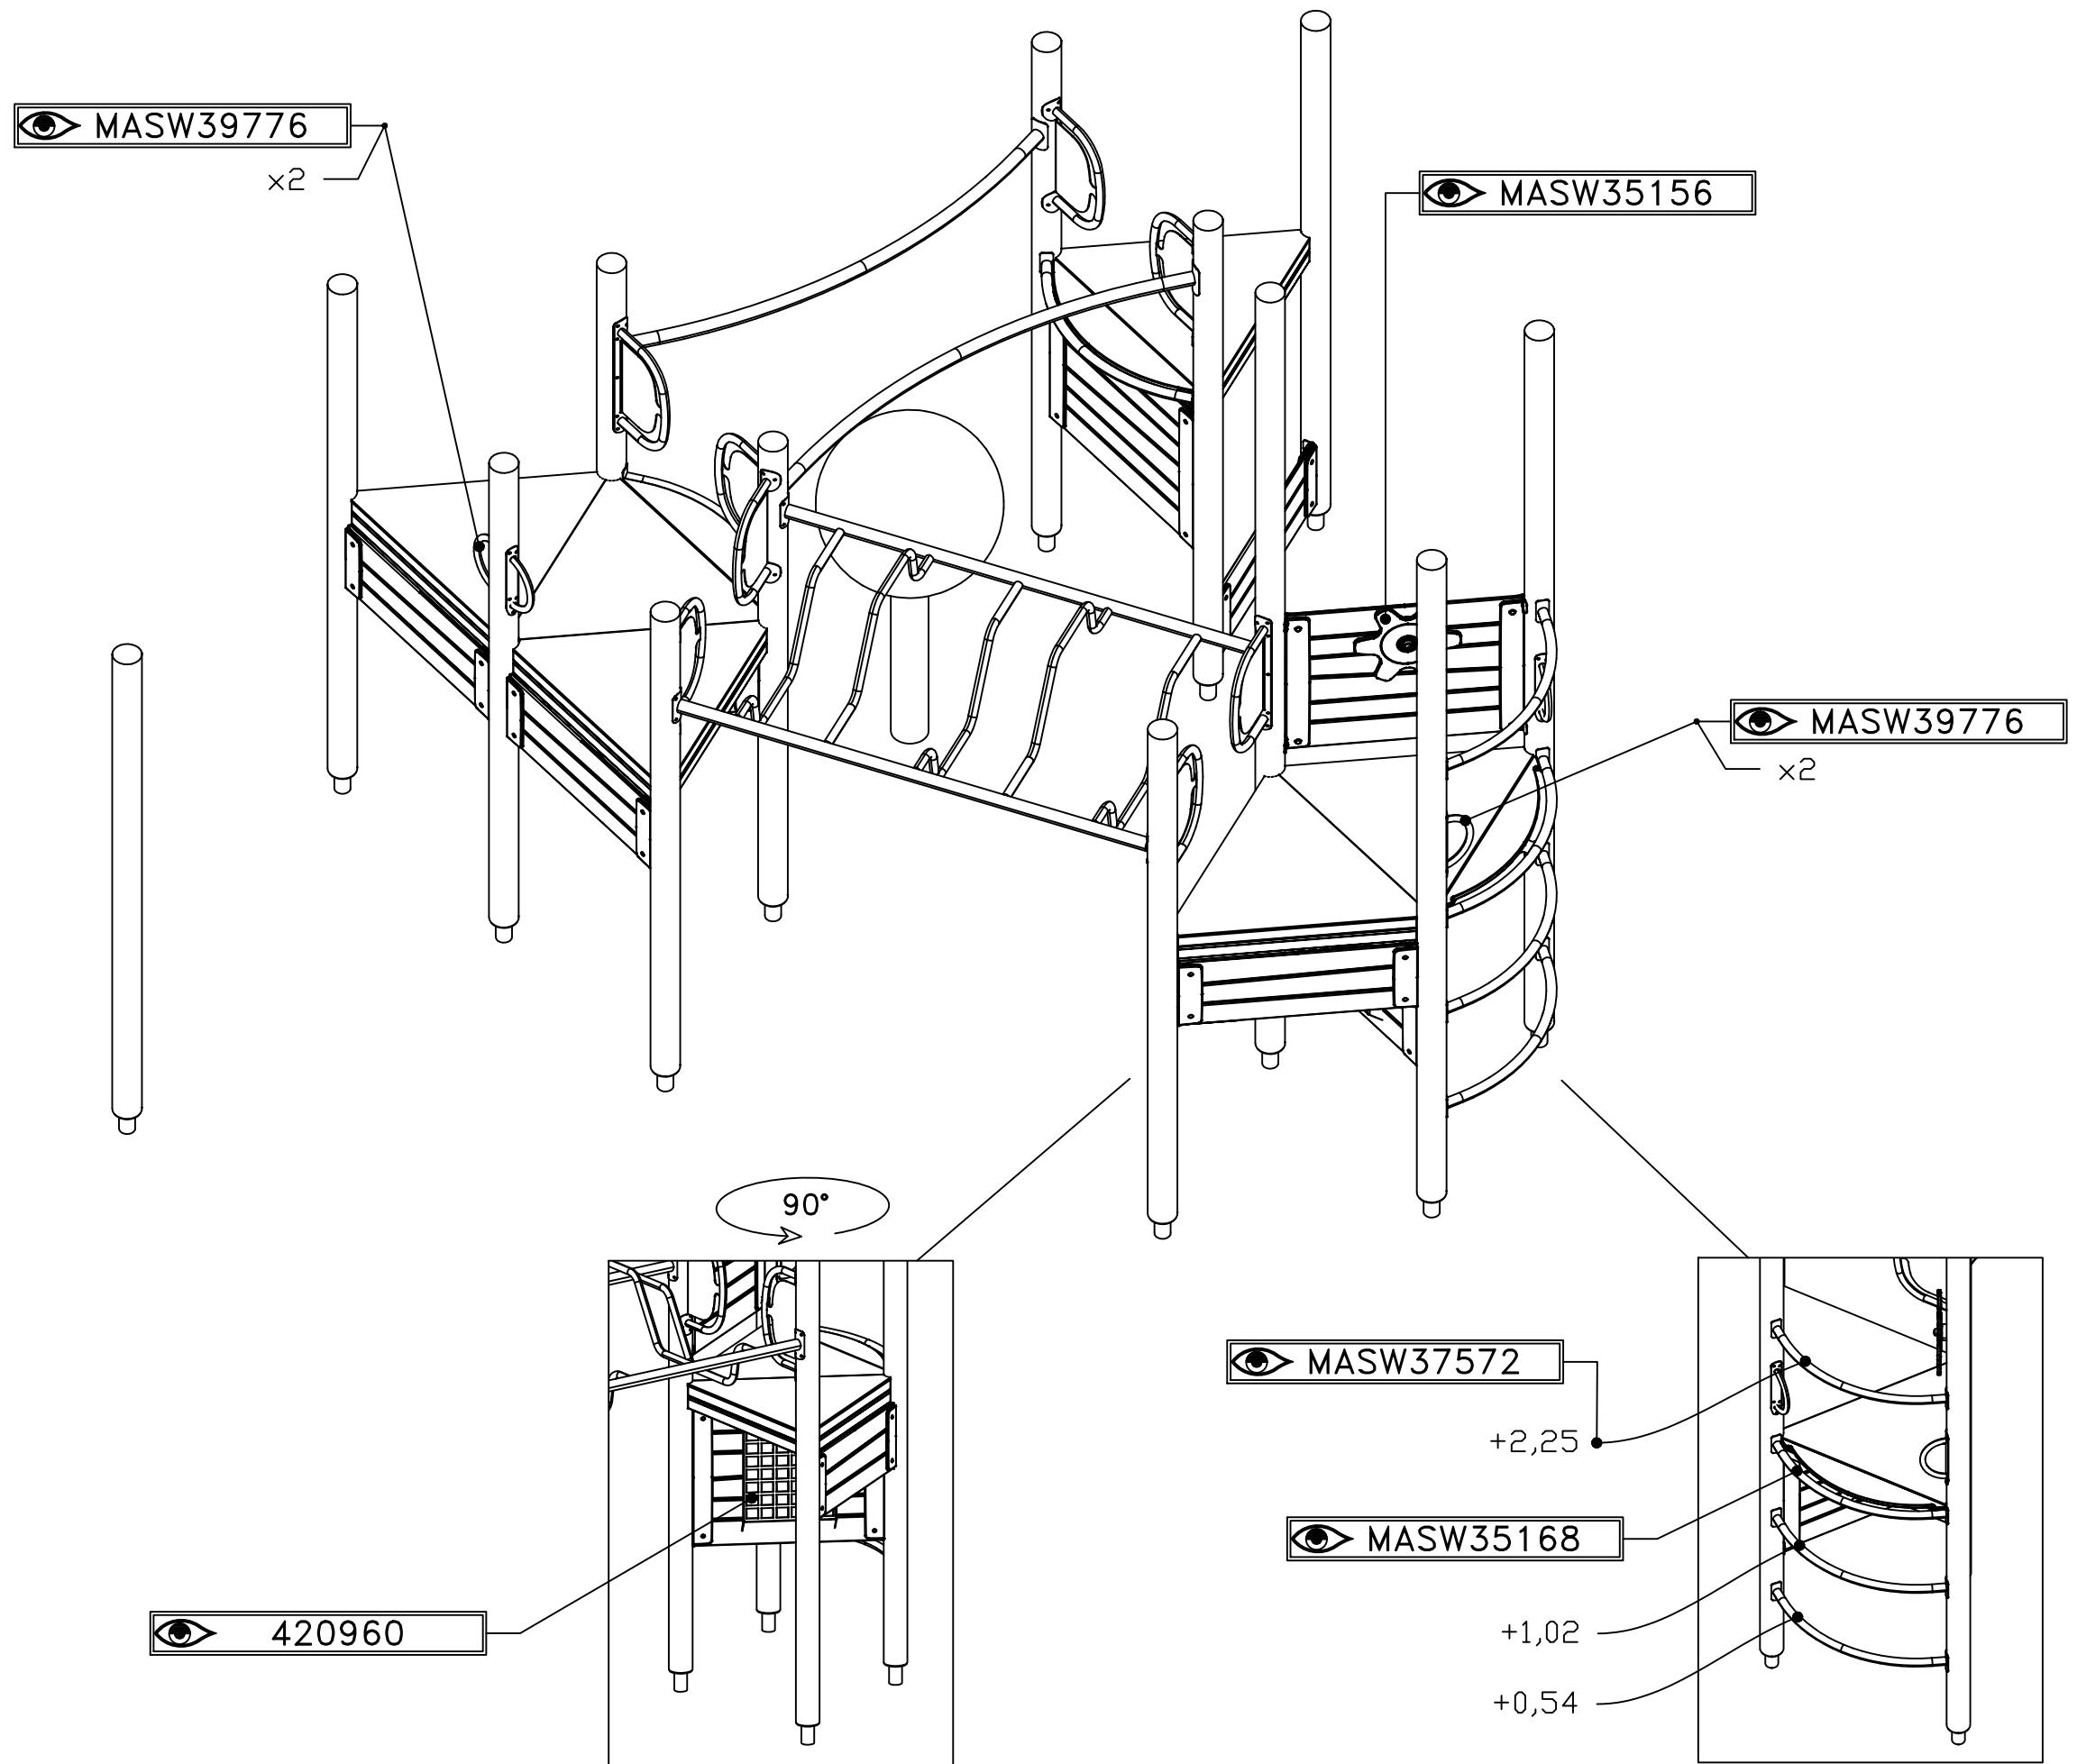

JW JW 2022-11-10 1

STEP 3

[m]

HAGS		ANEBY, SWEDEN	
		+46(0)380-47300	
		www.hags.com	
UniPlay Belidore			
MASW65155			
5/10			
	JW		JW
2022-11-10 1			

STEP 4

[m]

HAGS ANEBY, SWEDEN
+46(0)380-47300
www.hags.com