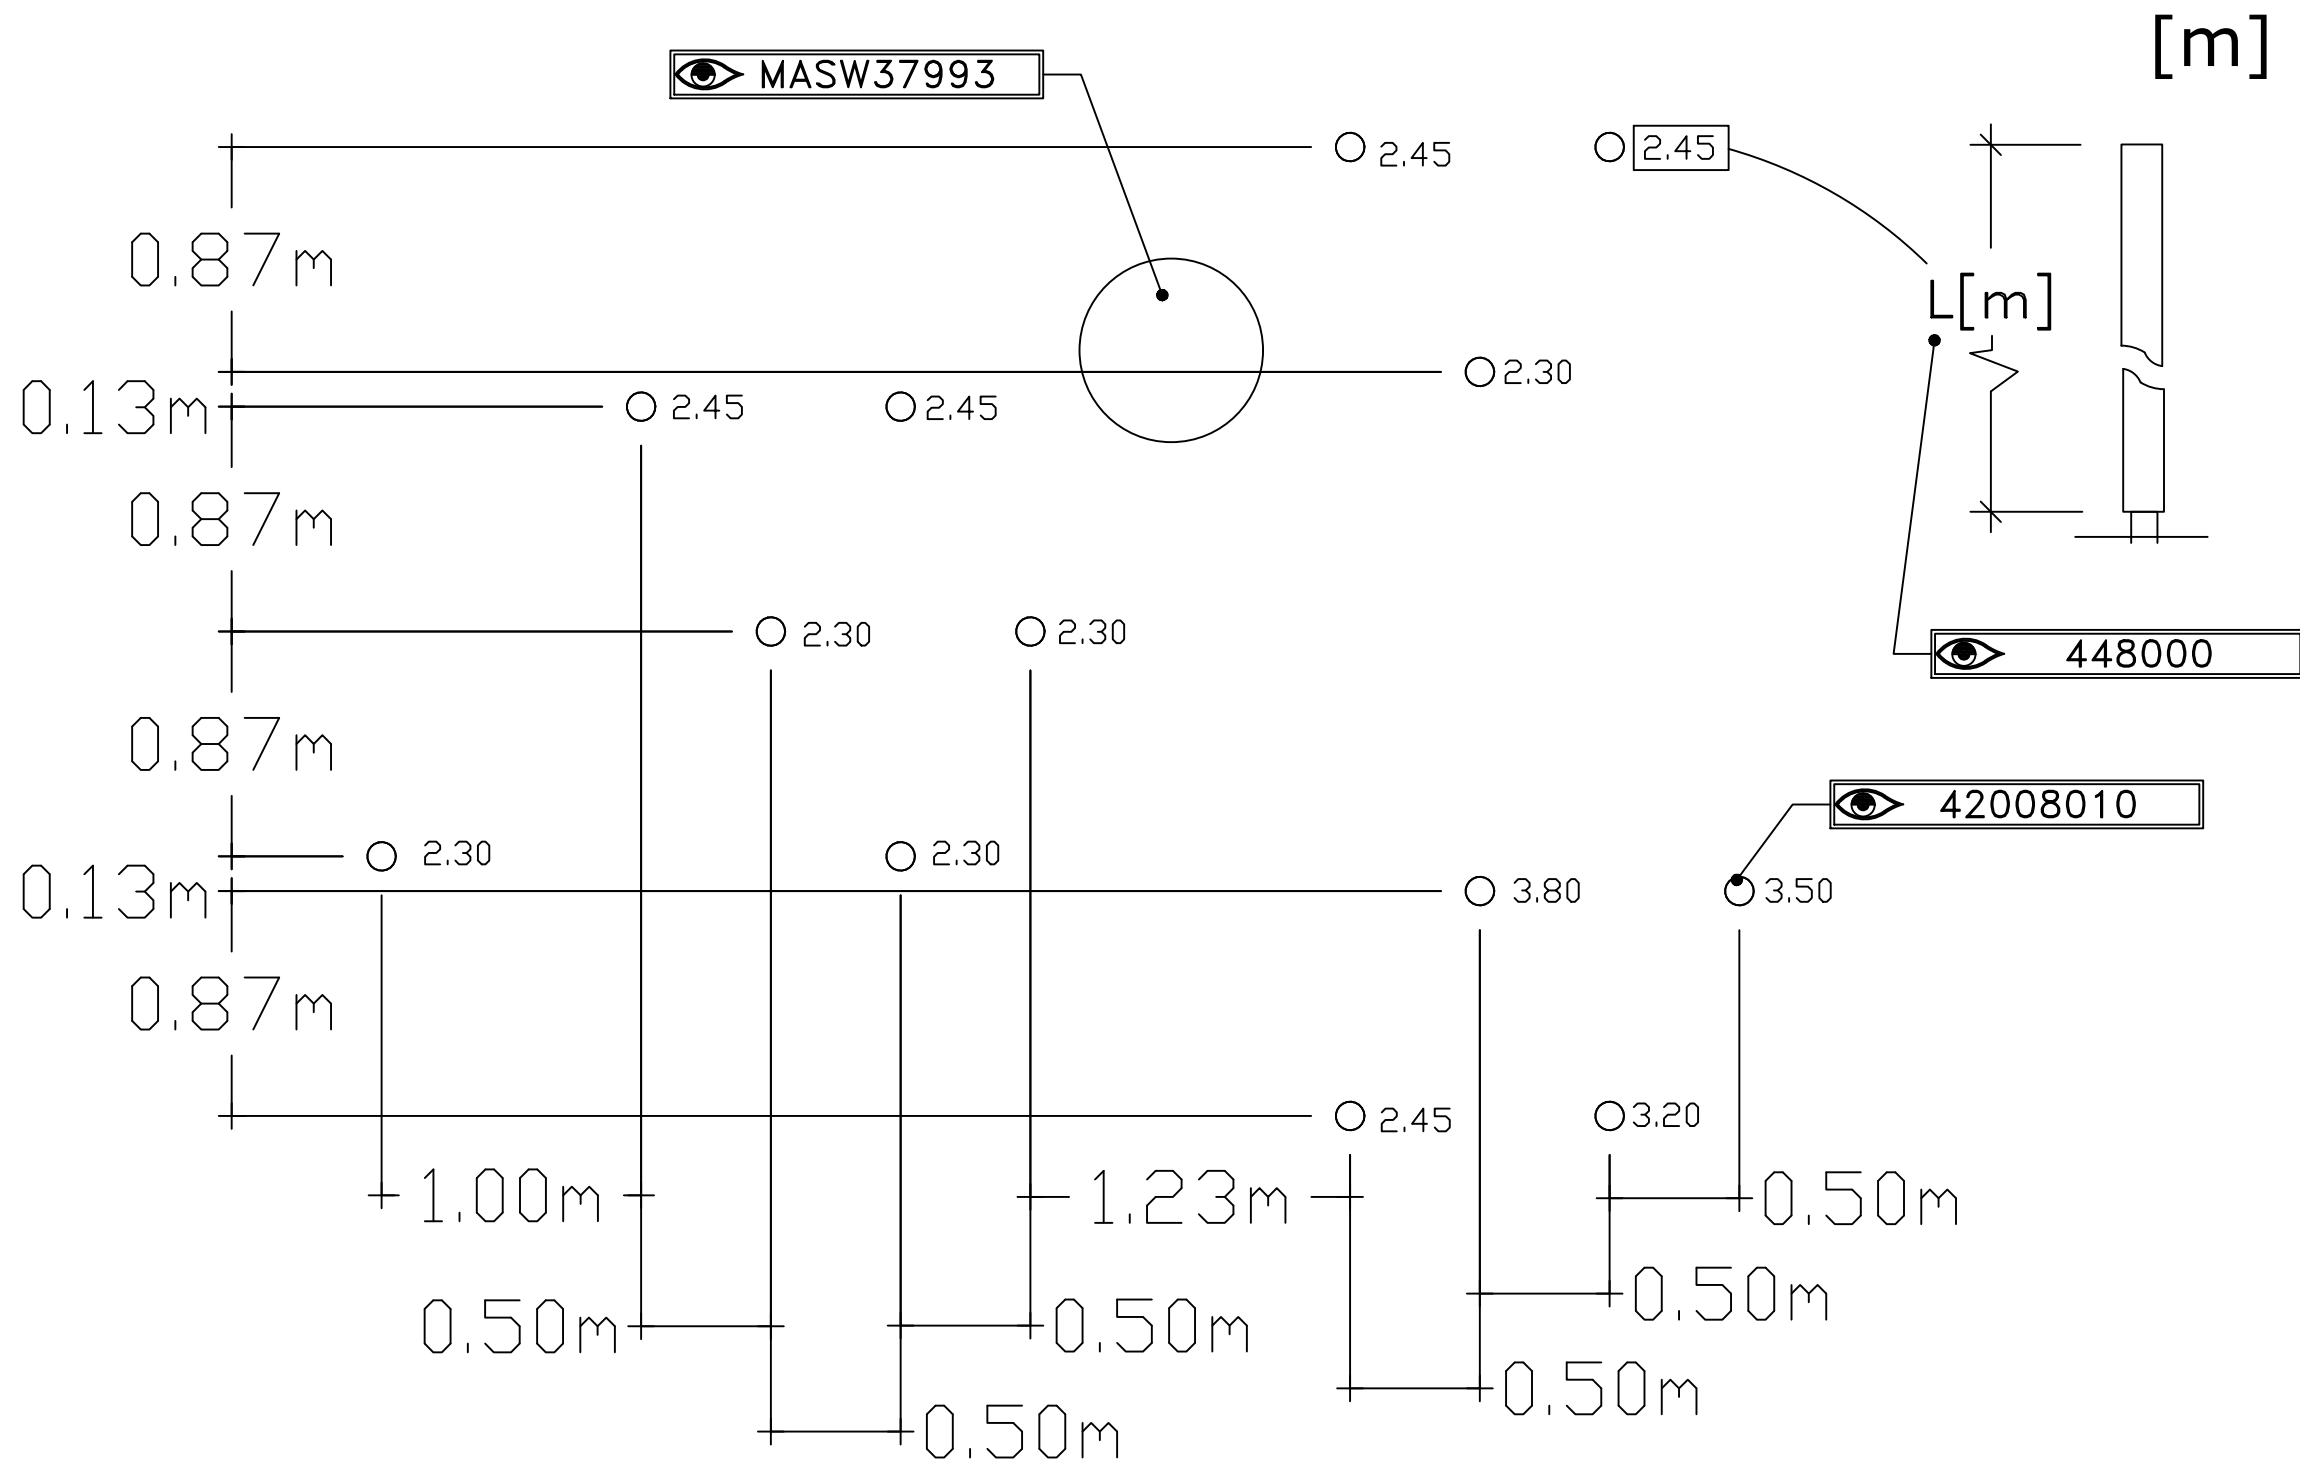

HAGS ANEBY, SWEDEN
+46(0)380-47300
www.hags.com

UniPlay Belidore
MASW65155
2/10

JW JW 2022-11-10 1