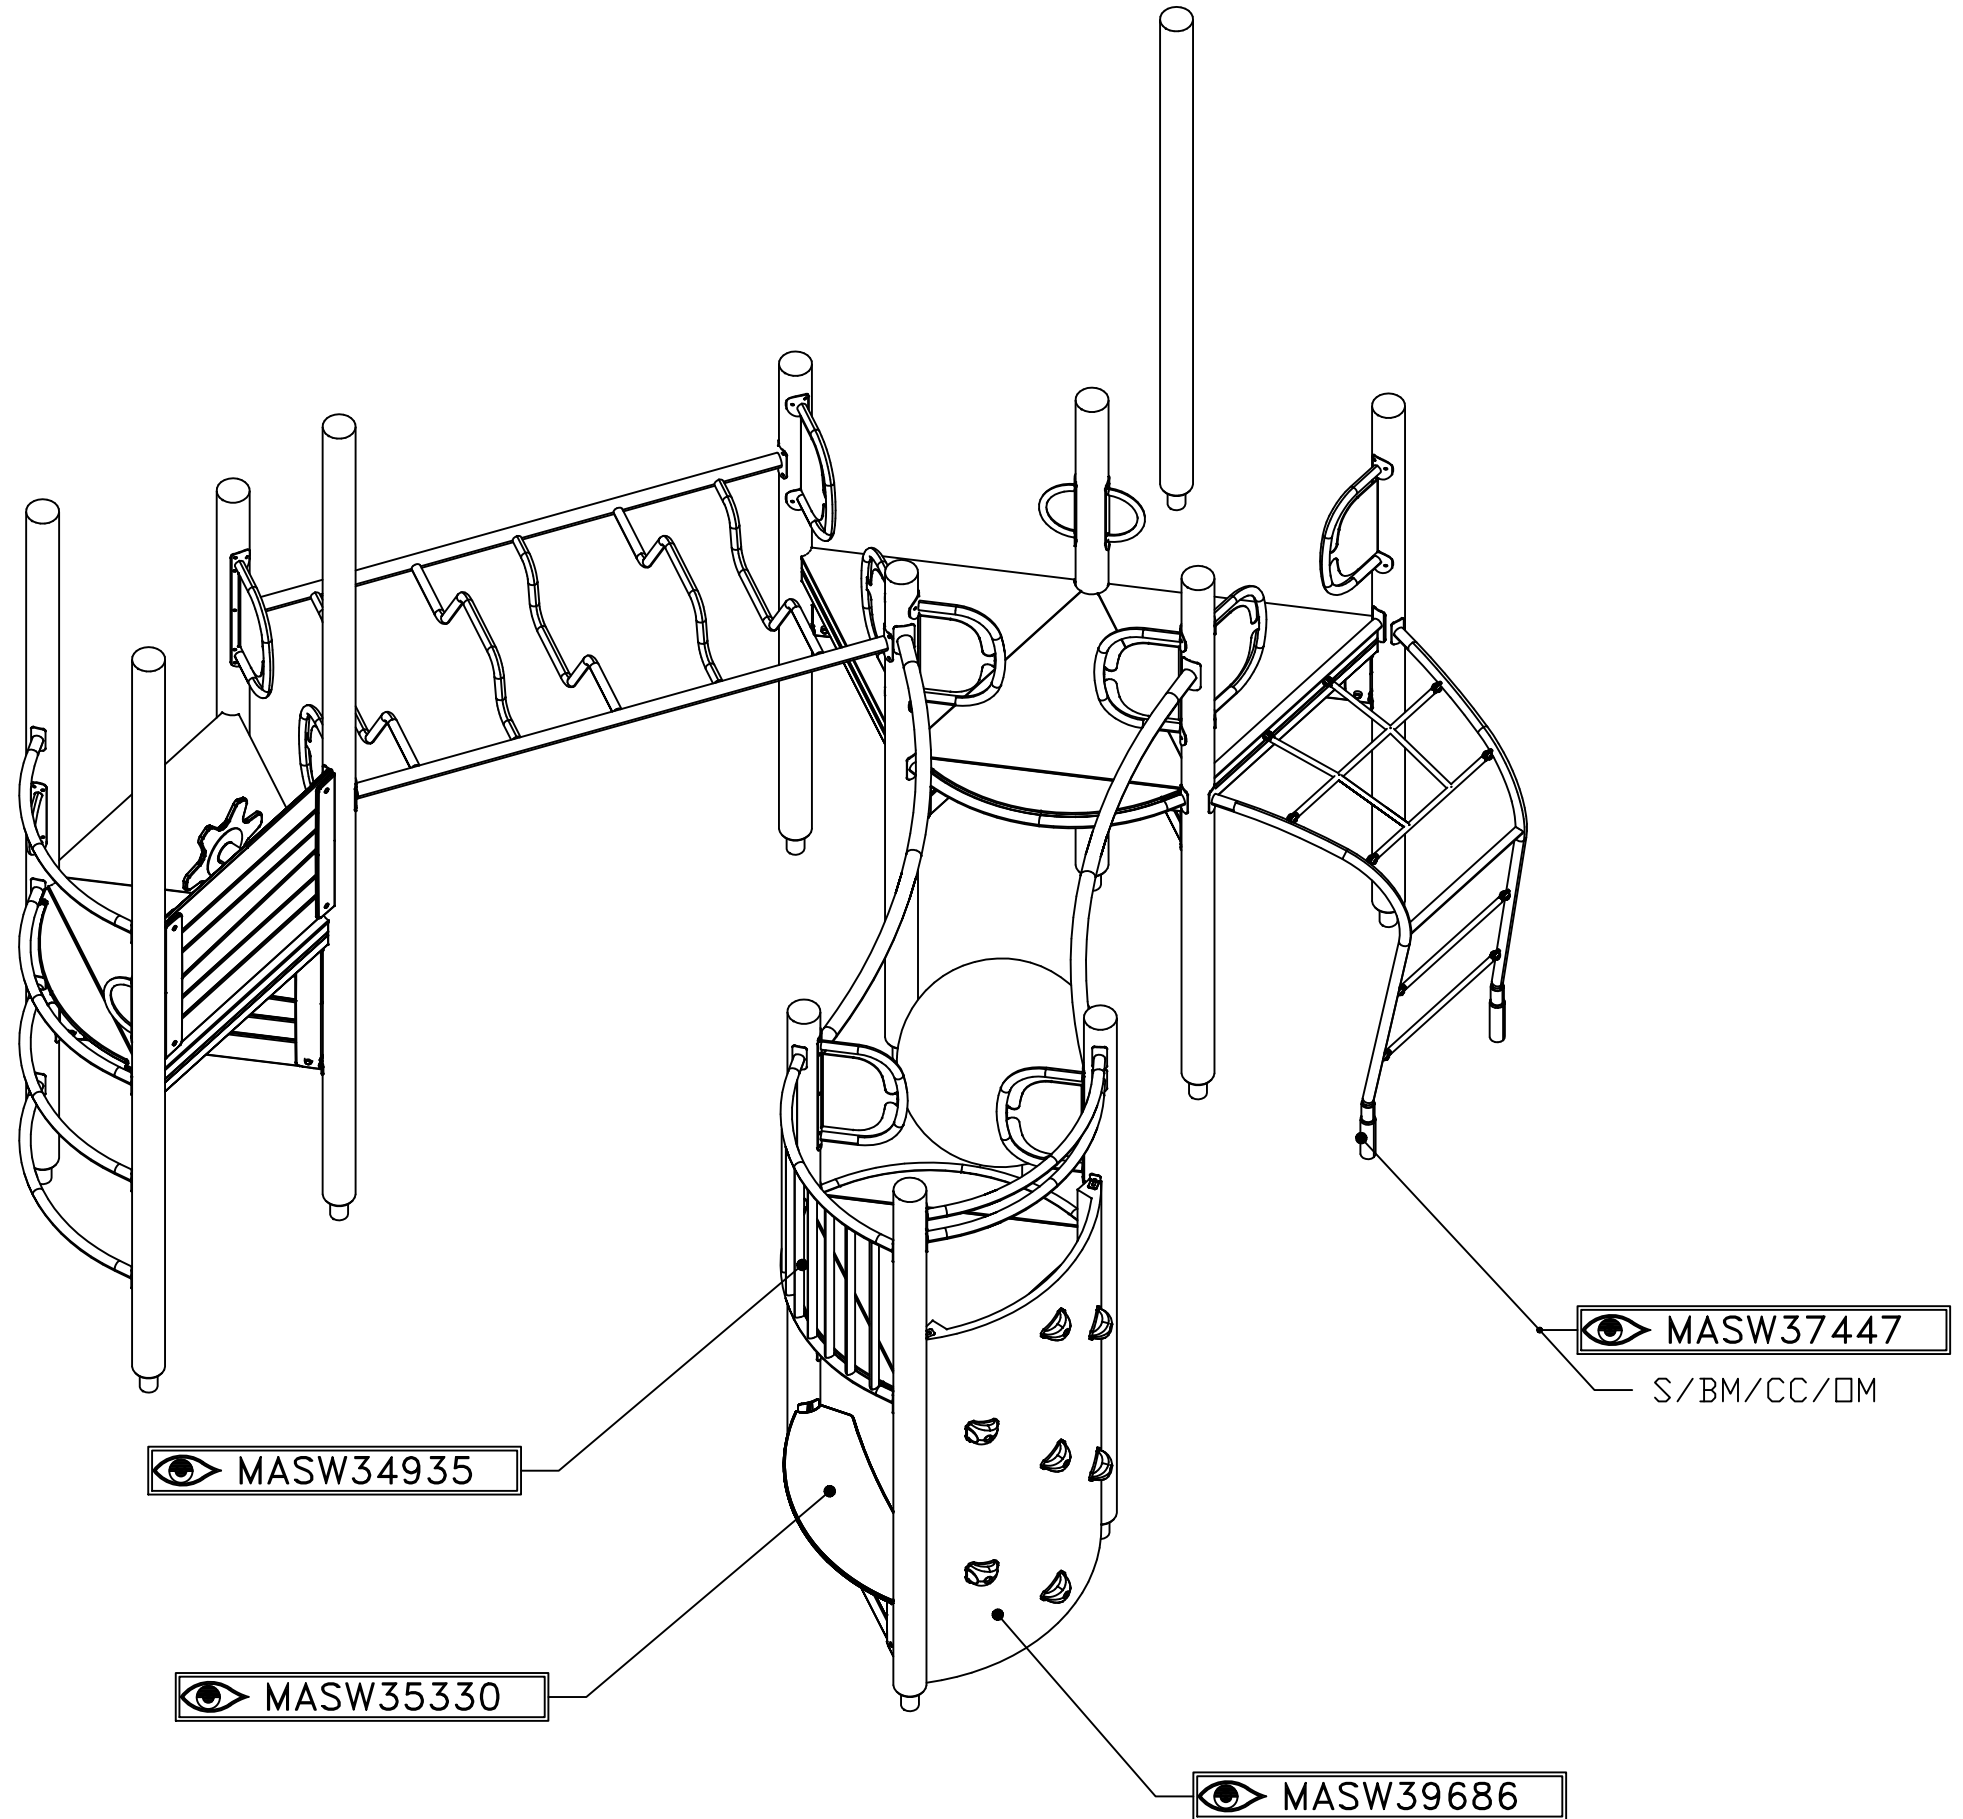

STEP 5

[m]

HAGS ANEBY, SWEDEN
+46(0)380-47300
www.hags.com

UniPlay Belidore
MASW65155
7/10

JW JW 2022-11-10 1