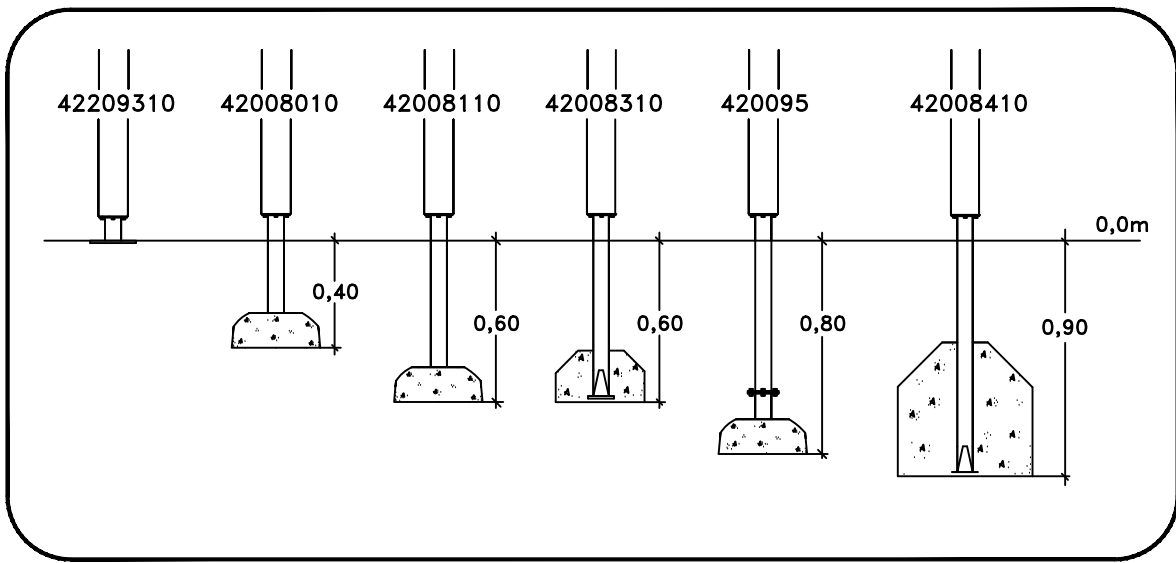

HAGS ANEBY, SWEDEN
+46(0)380-47300
www.hags.com

UniPlay Ebriente
MASW65225
2/6

JW JW 2022-12-06 2