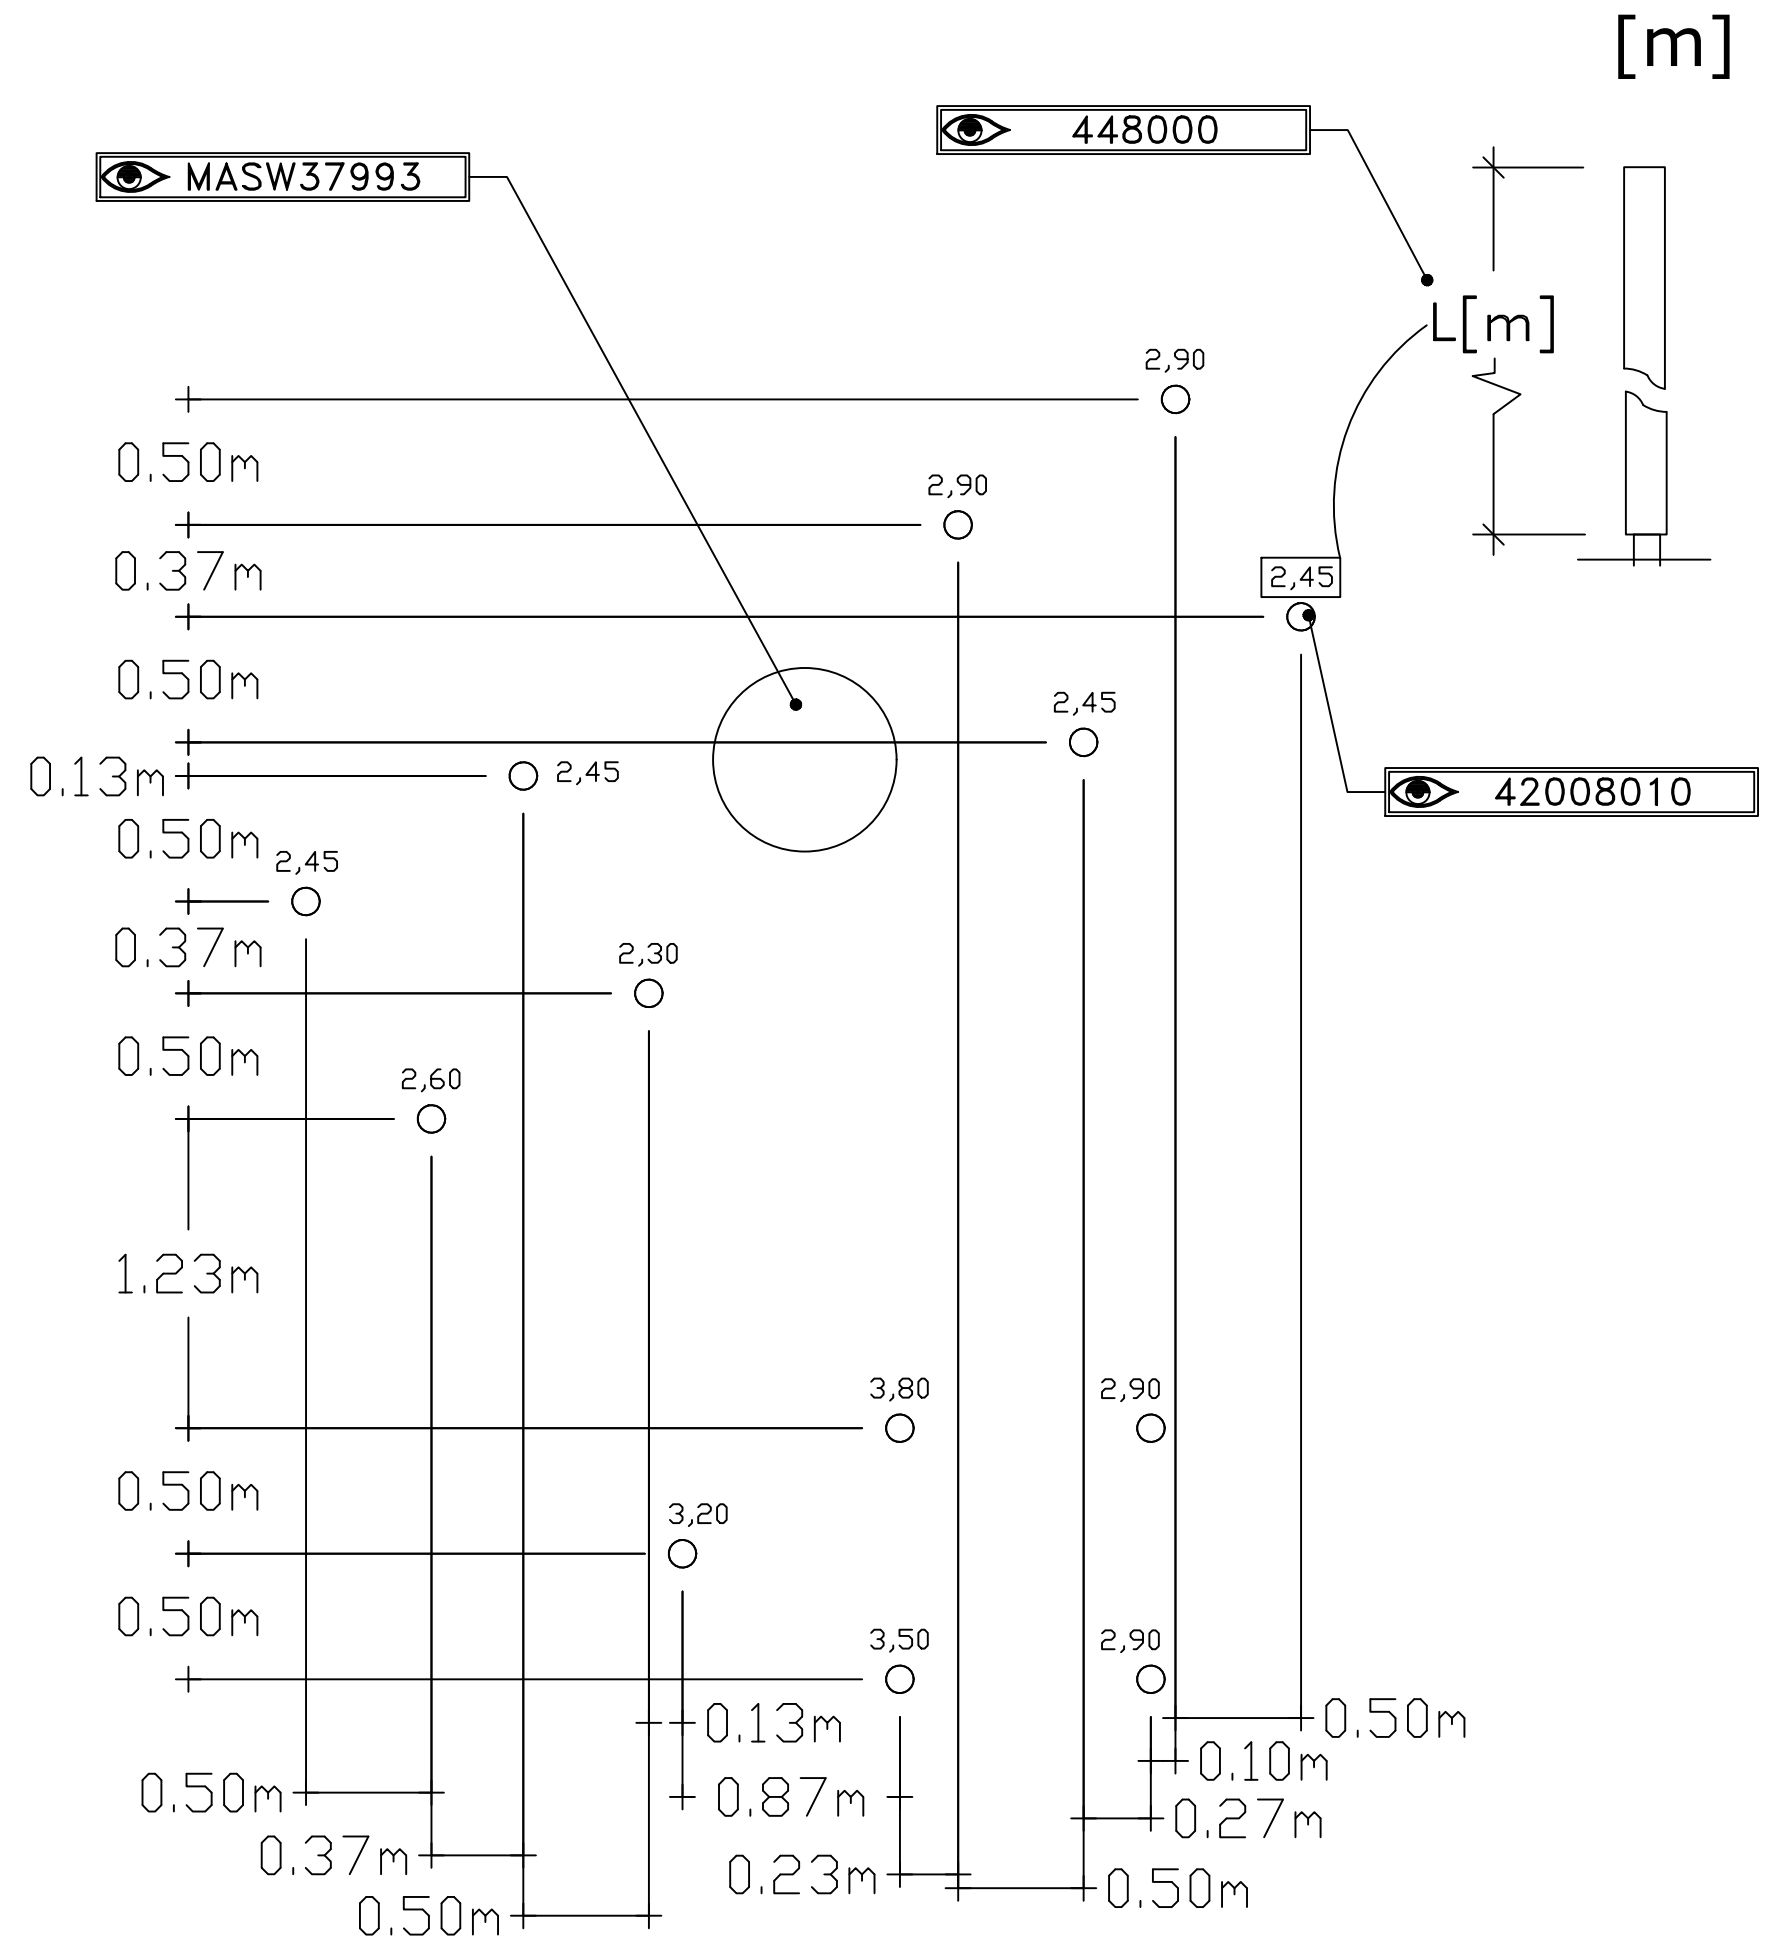

HAGS ANEBY, SWEDEN
+46(0)380-47300
www.hags.com

UniPlay Ebriente
MASW65225
2/6

JW JW 2022-12-06 2