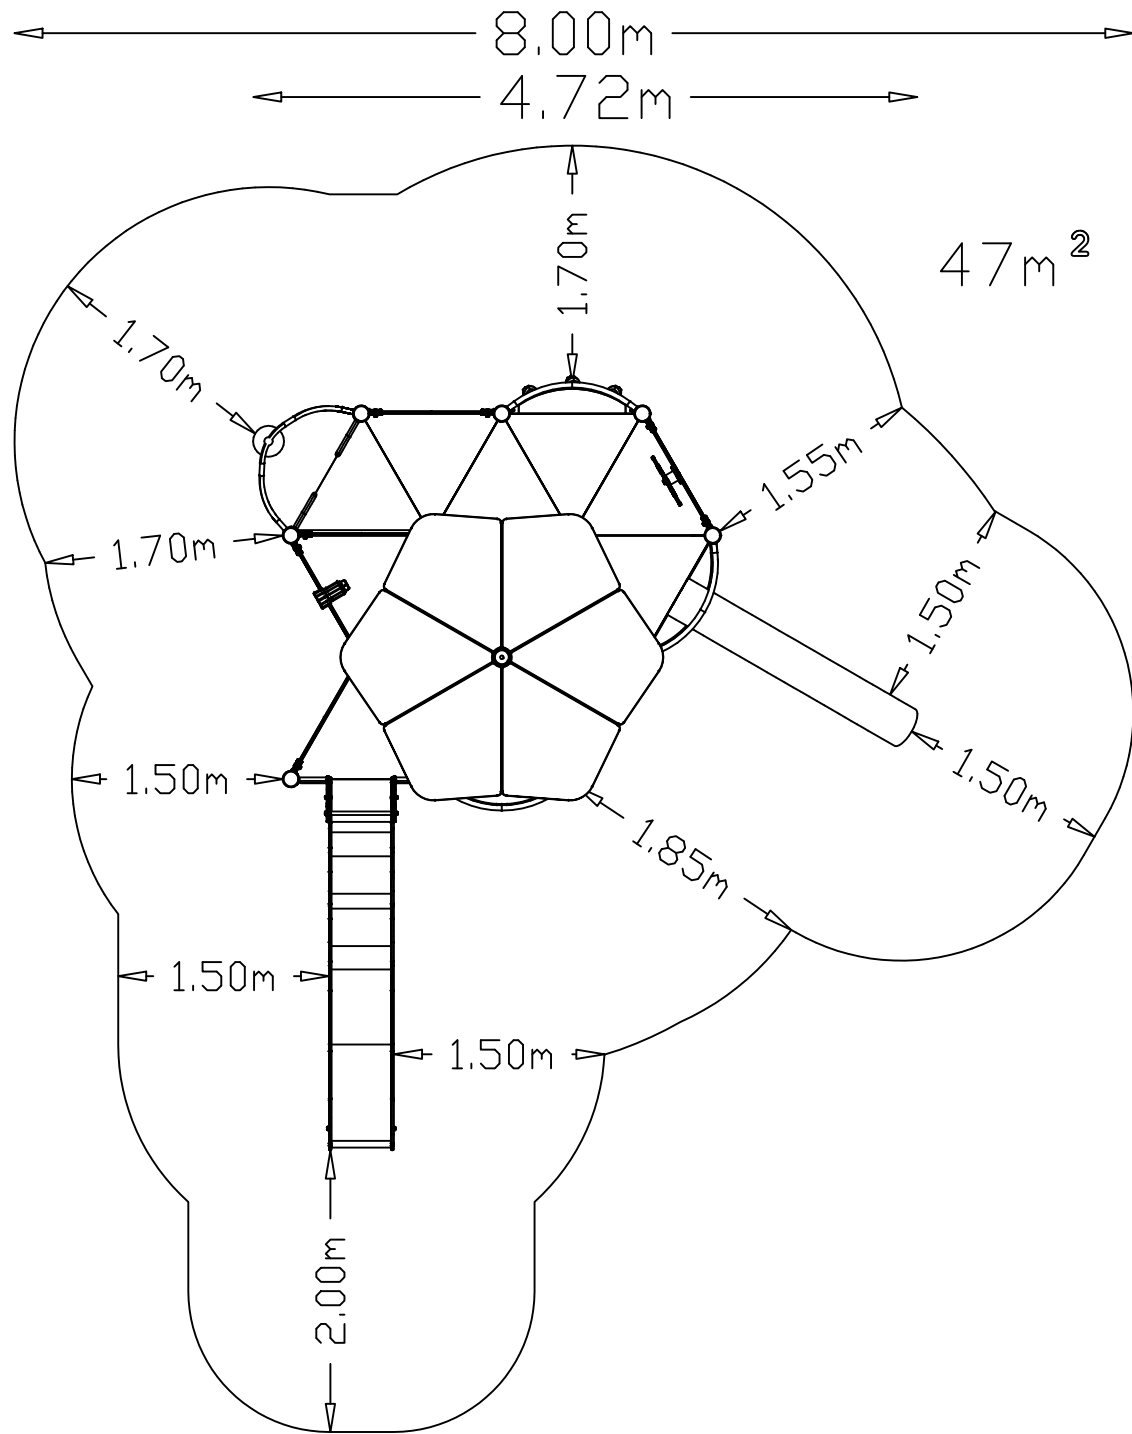

[m]

HAGS ANEBY, SWEDEN
+46(0)380-47300
www.hags.com

UniPlay Karro
MASW65026
1/9

JW JW 2022-11-30 1

39h

Varje vecka
Every week
Jede woche
Chaque semaine

Varje säsong
Every season
Jedes Jahr
Chaque saison

Step by Step UniPlay

1. ...
2. ...
3. ...
4. ...
5. ...
6. ...
7. ...
8. ...
9. ...
10. ...

SE 1(3)

FH 2.00m

≥EN 1176
≥CPSC