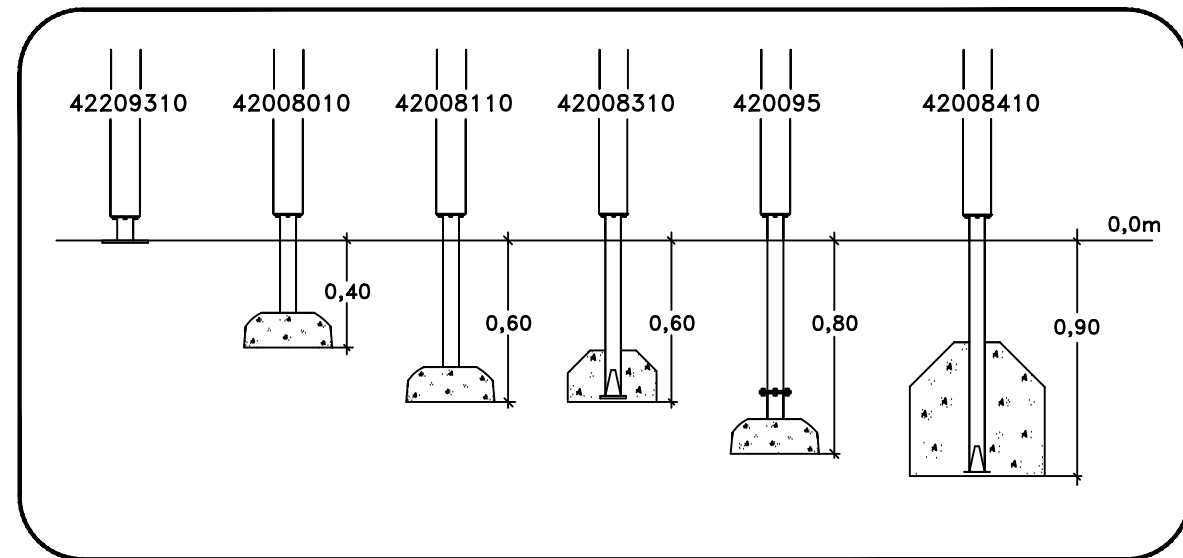

Step by Step UniPlay

1. ...
2. ...
3. ...
4. ...
5. ...
6. ...
7. ...
8. ...
9. ...
10. ...

SE 1(3)

FH 2.00m

≥EN 1176
≥CPSC

[m]

HAGS ANEBY, SWEDEN
+46(0)380-47300
www.hags.com

UniPlay Karro
MASW65026
2/9