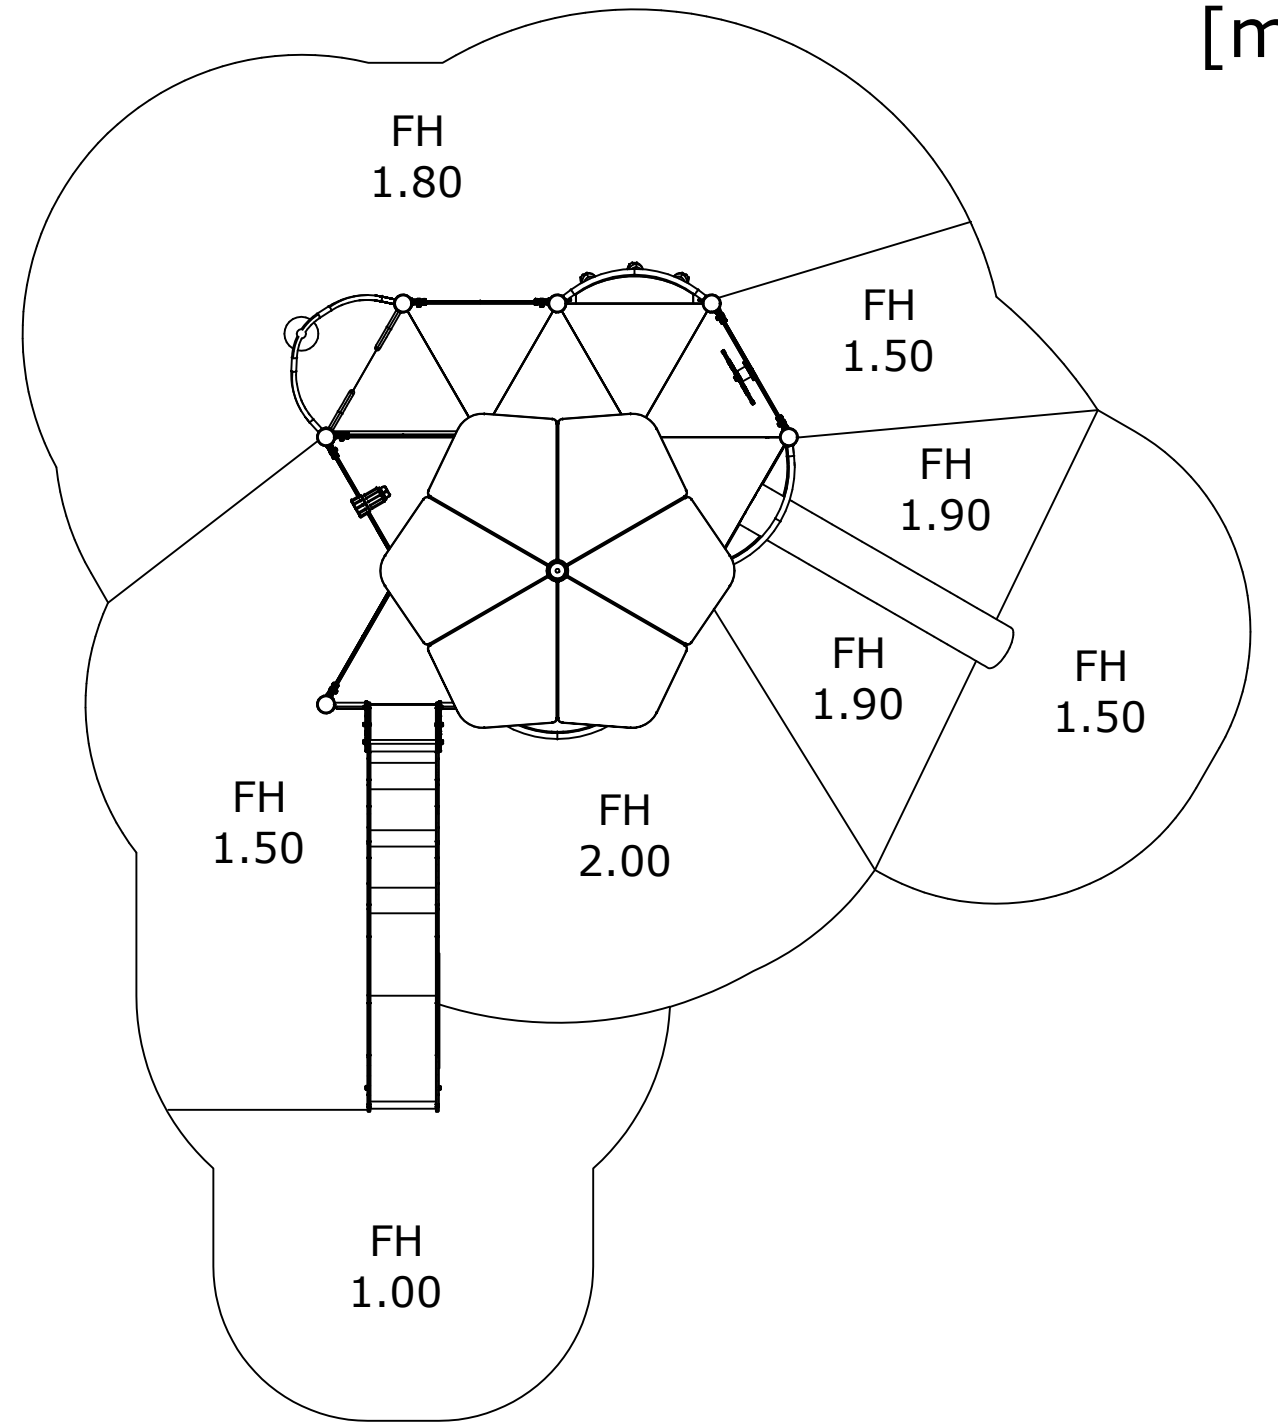

[m]

HAGS ANEBY, SWEDEN
+46(0)380-47300
www.hags.com

UniPlay Karro
MASW65026
1/9

JW JW 2022-11-30 1

39h

Varje vecka
Every week
Jede woche
Chaque semaine

Varje säsong
Every season
Jedes Jahr
Chaque saison

Step by Step UniPlay

1. ...
2. ...
3. ...
4. ...
5. ...
6. ...
7. ...
8. ...
9. ...
10. ...

SE 1(3)

FH 2.00m

≥EN 1176
≥CPSC