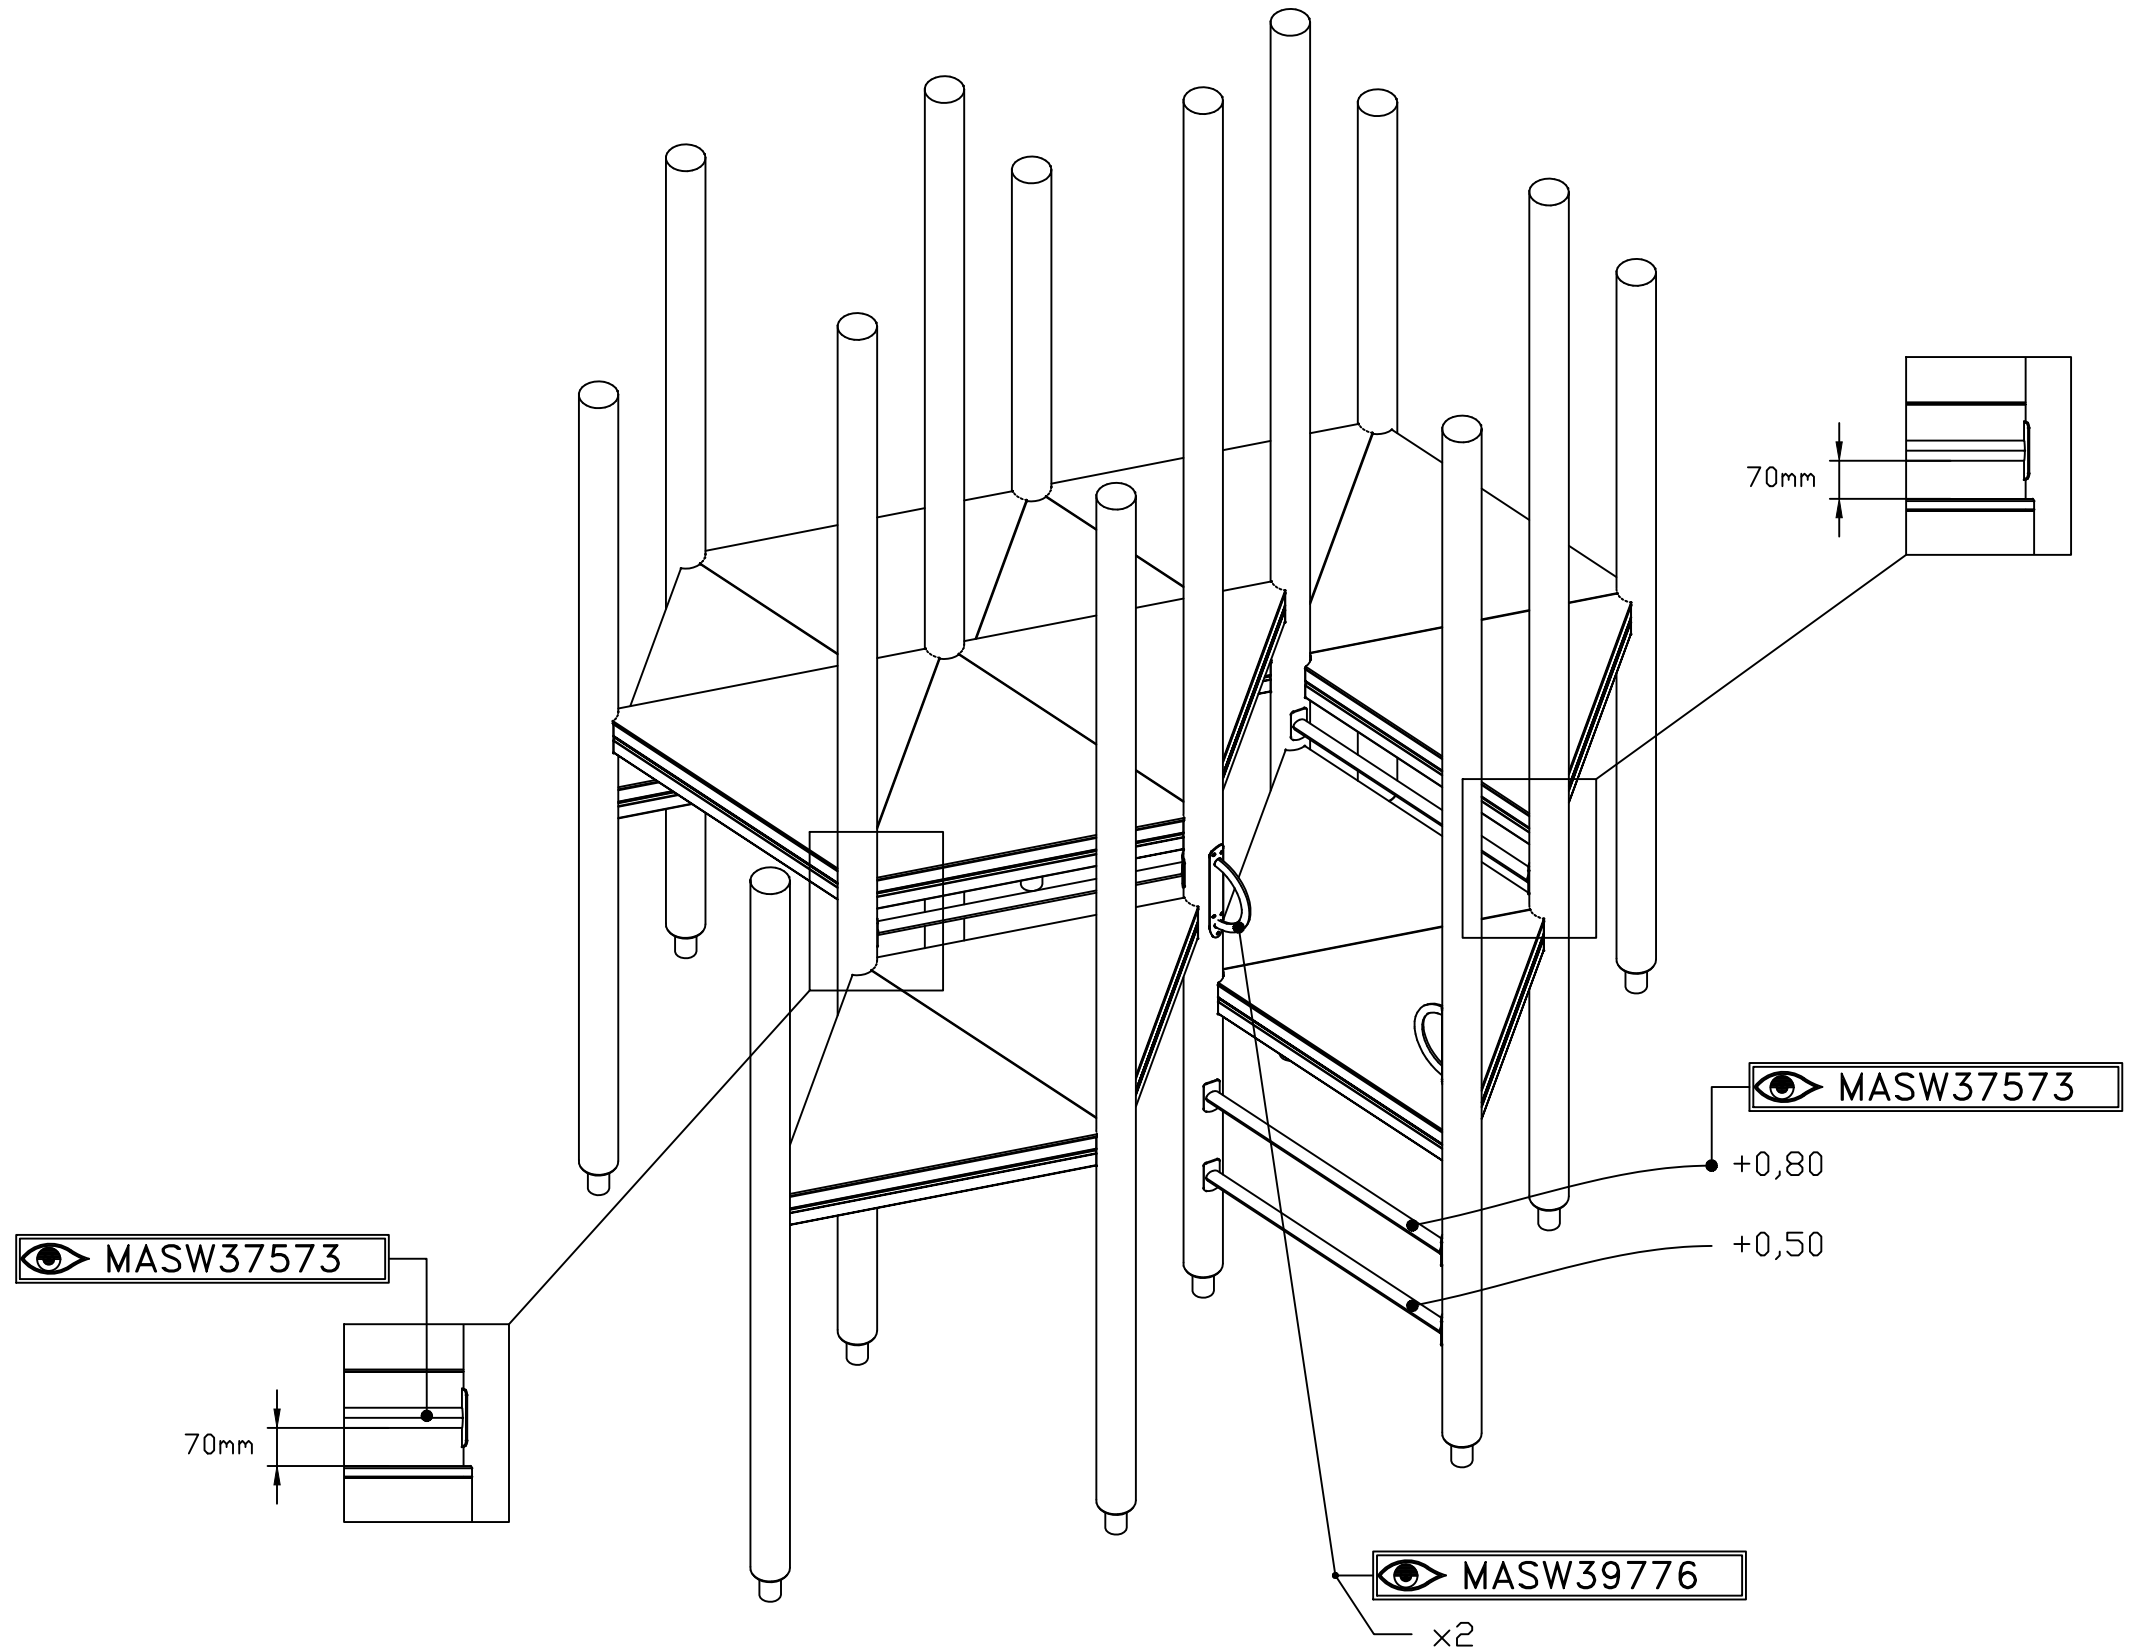

STEP 2

[m]

HAGS ANEBY, SWEDEN
+46(0)380-47300
www.hags.com

UniPlay Karro
MASW65026
4/9

Home JW Eye JW 2022-11-30 1