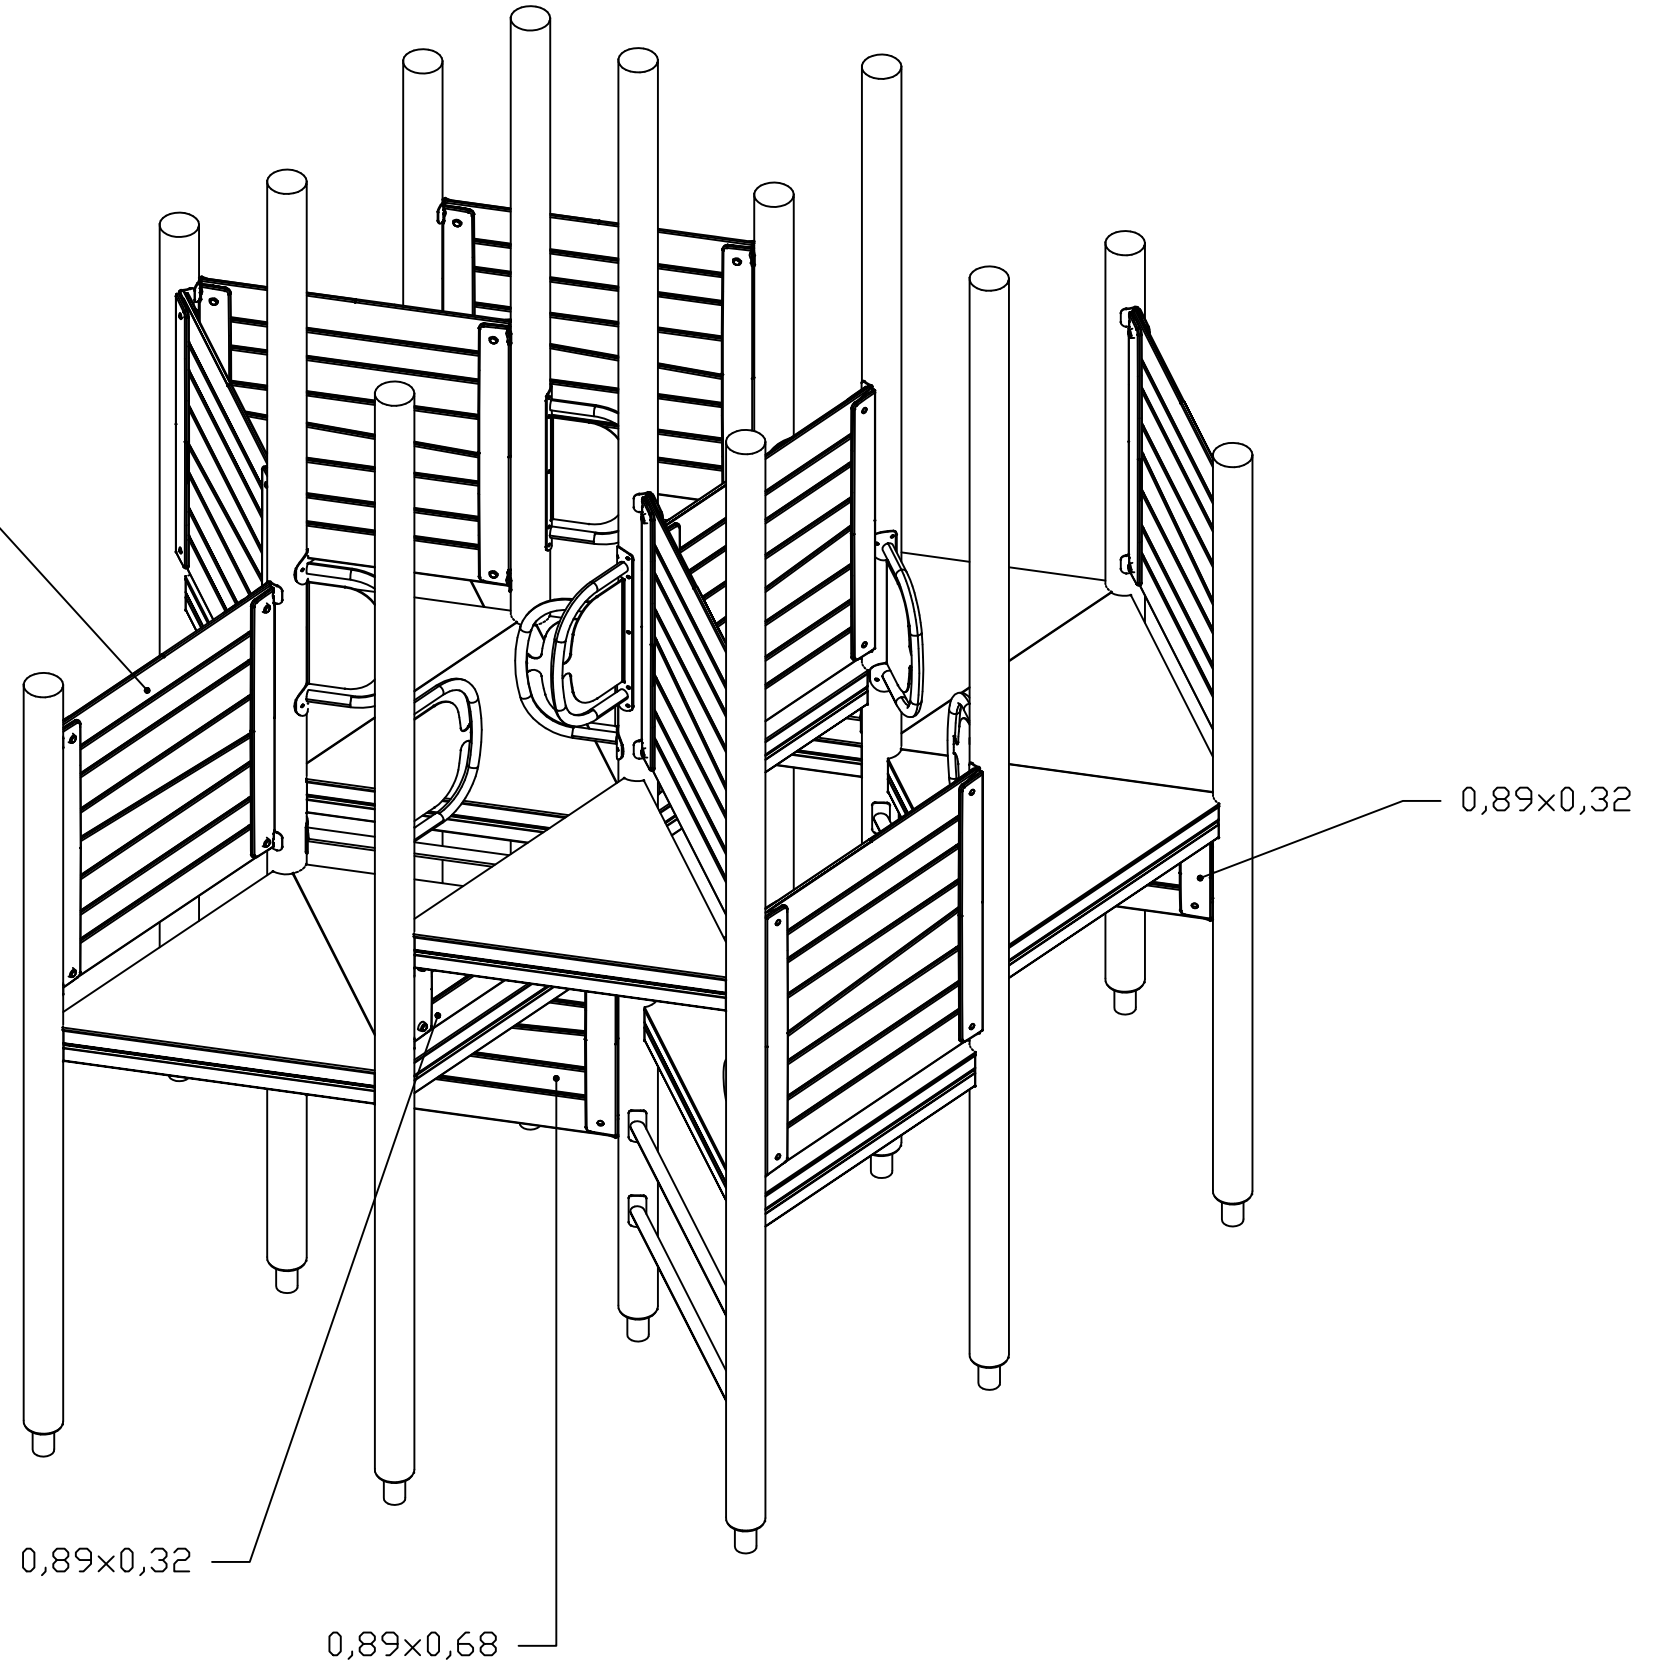

HAGS

ANEBY, SWEDEN
+46(0)380-47300
www.hags.com

UniPlay Karro
MASW65026
6/9

JW JW 2022-11-30 1