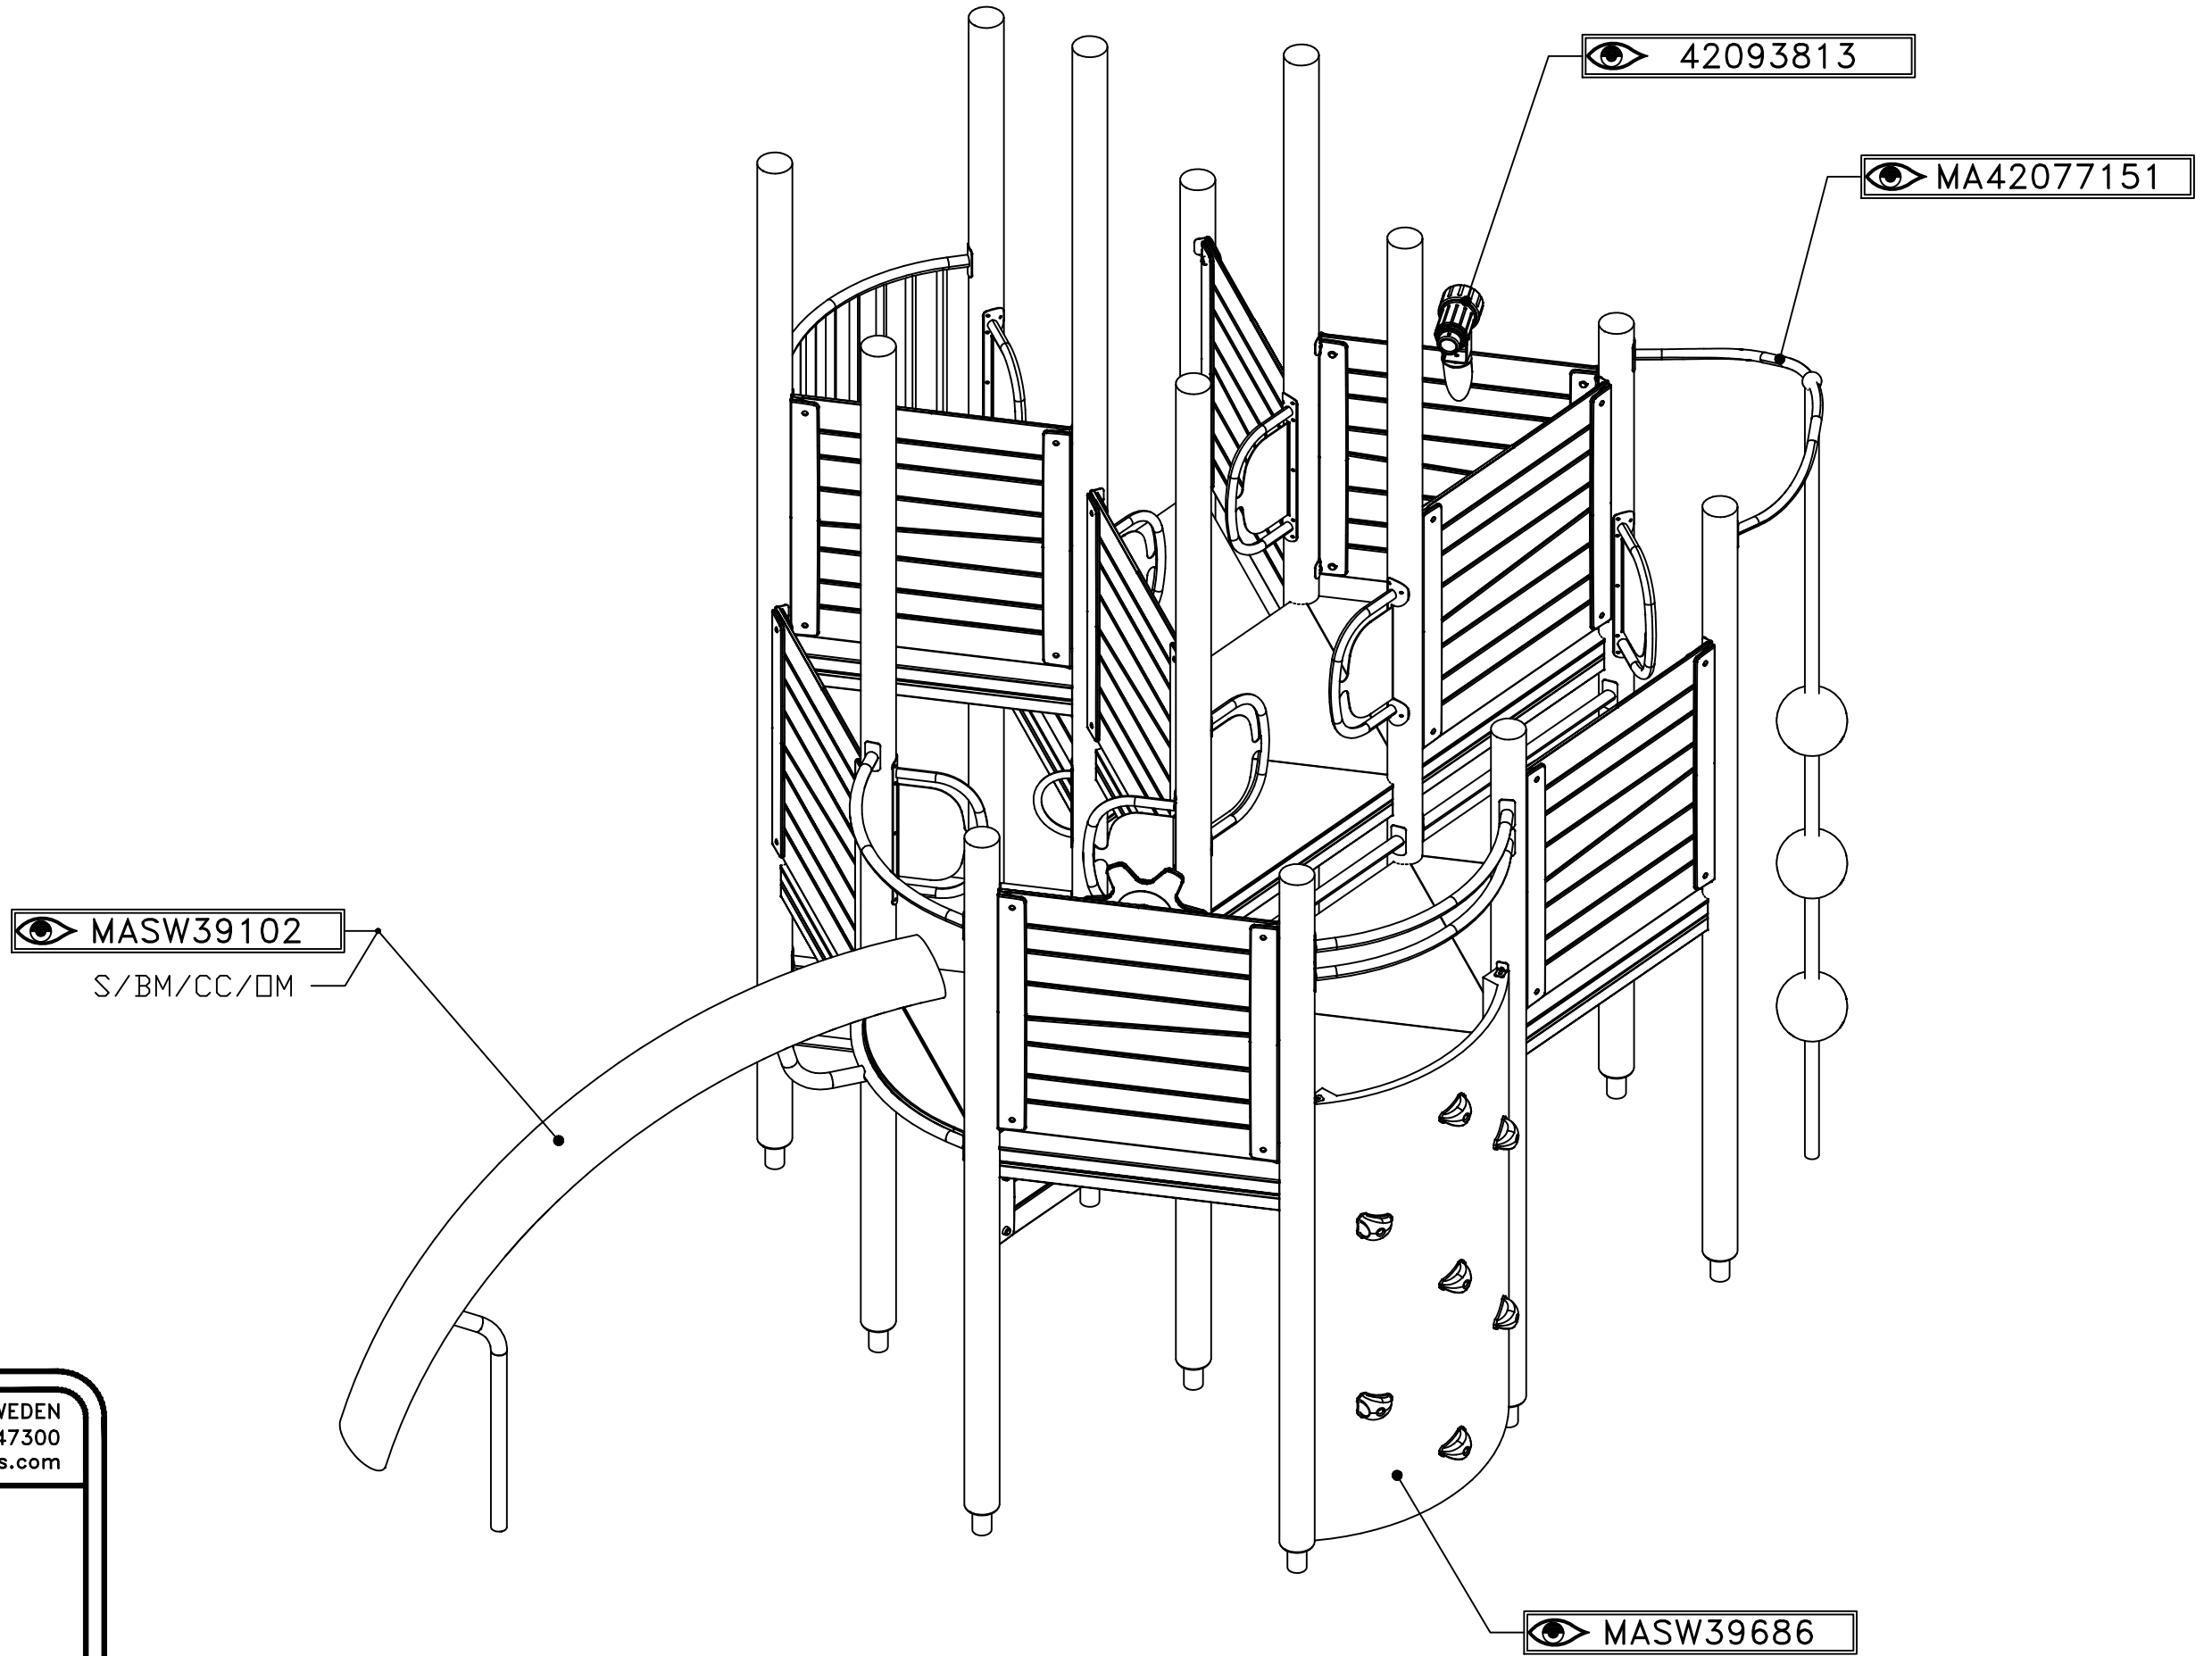

STEP 6

[m]

HAGS ANEBY, SWEDEN
+46(0)380-47300
www.hags.com

UniPlay Karro
MASW65026
8/9

JW JW 2022-11-30 1