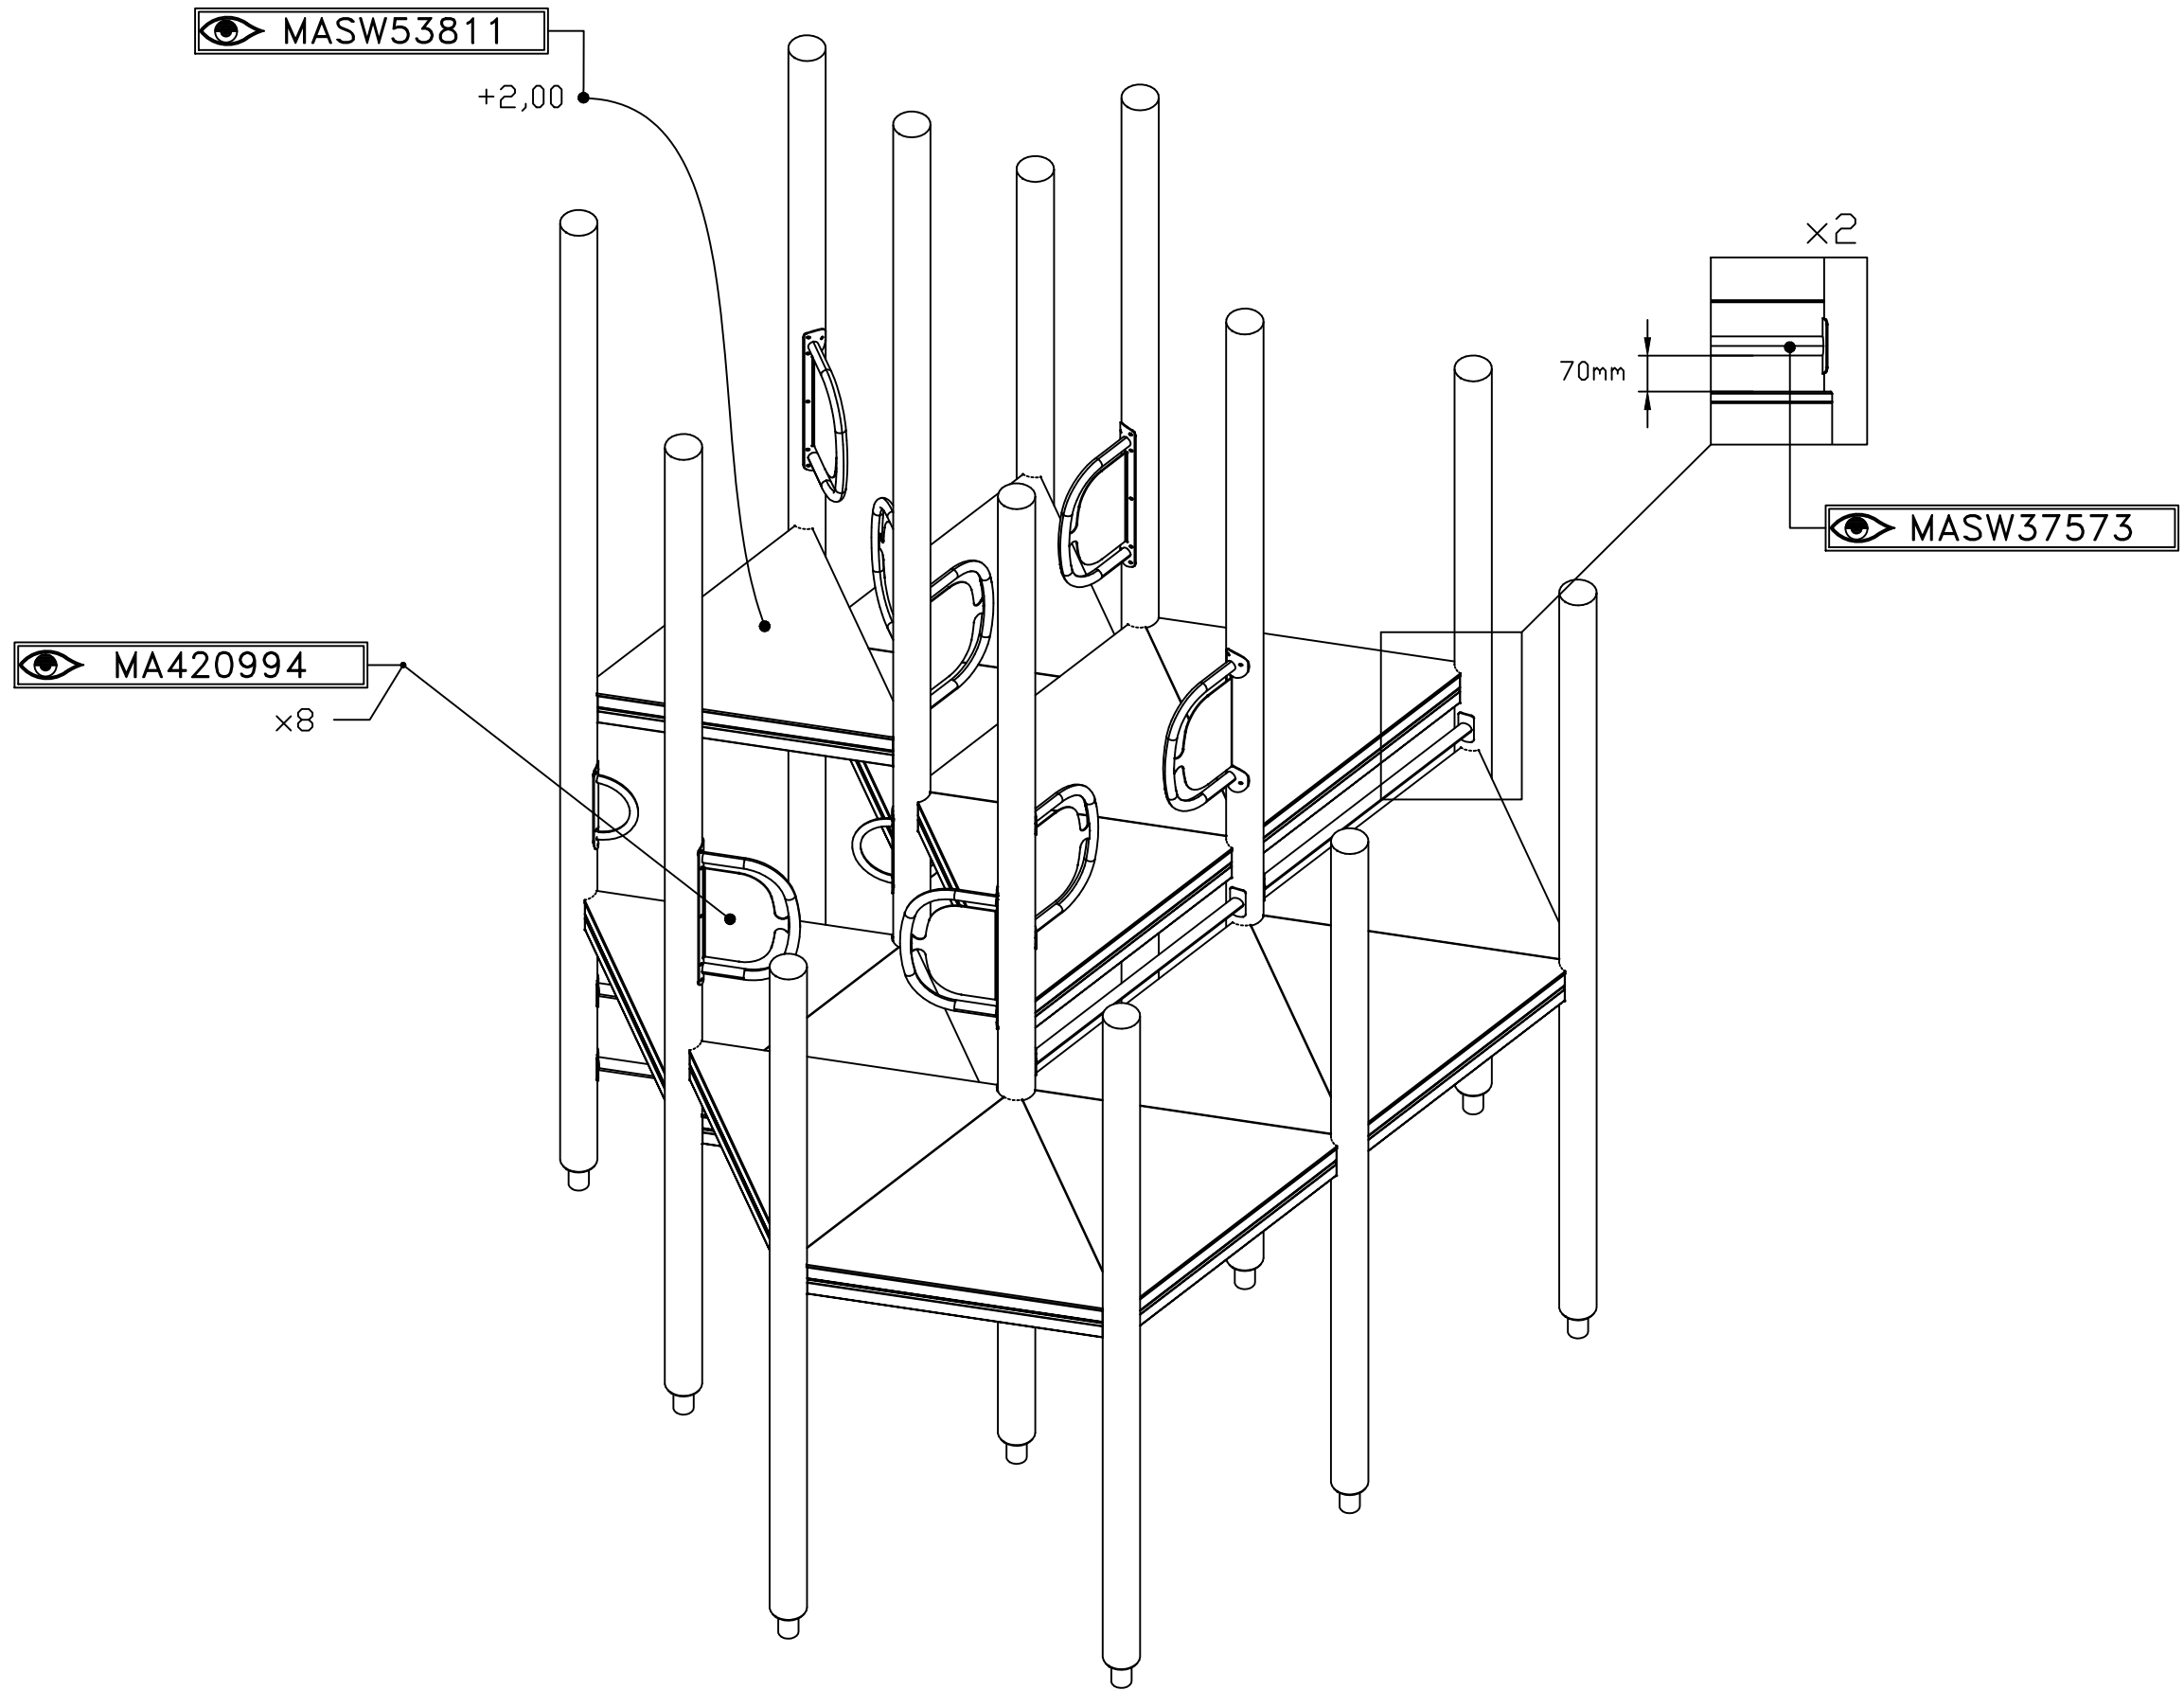

Home JW Eye JW 2022-11-30 1

STEP 3

[m]

HAGS ANEBY, SWEDEN
+46(0)380-47300
www.hags.com

UniPlay Karro
MASW65026
5/9

🏠 JW 🔍 👁 JW 2022-11-30 1

STEP 4

[m]