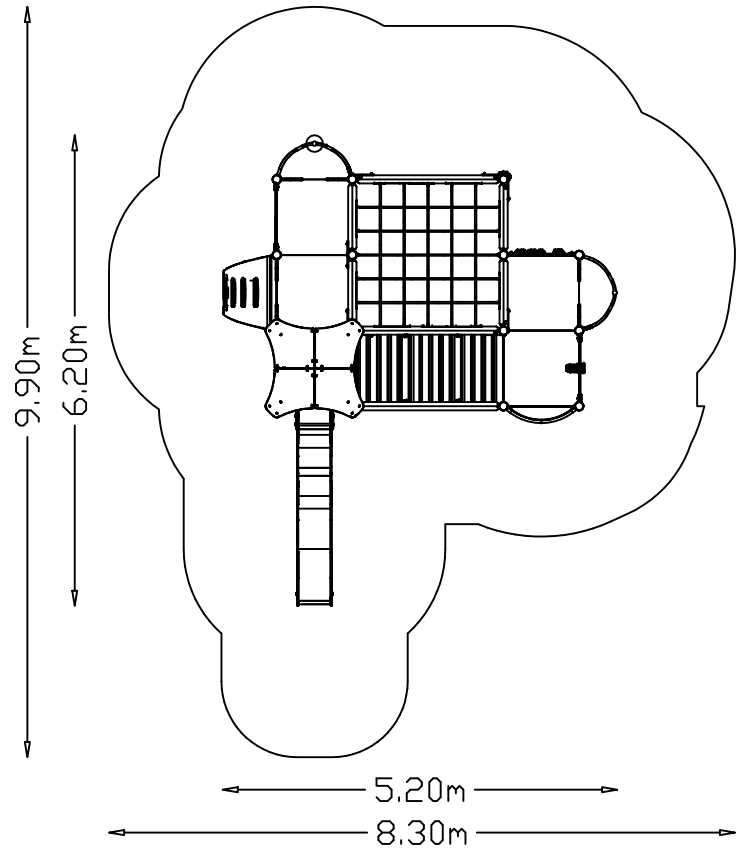

UniPlay Onyx

1,0m 5,0m

[m]

56 m²

HAGS ANEBY, SWEDEN
+46(0)380-47300
www.hags.com

UniPlay Onyx
MASW65075
1/10

LN JN 2018-02-14 0

57h