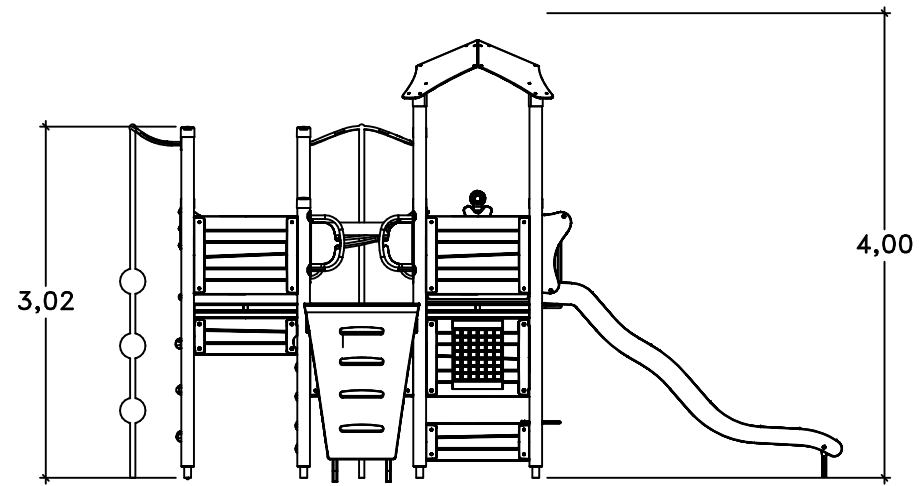

UniPlay Onyx

1,0m 5,0m

[m]

56 m²

HAGS ANEBY, SWEDEN
+46(0)380-47300
www.hags.com

UniPlay Onyx
MASW65075
1/10

LN JN 2018-02-14 0

57h