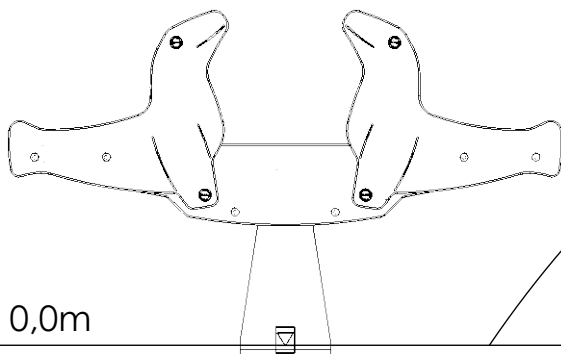

HAGS ANEBY, SWEDEN
+46(0)380-47300
www.hags.com

**Rocking equipment CC
MASW44235
1 (4)**

TEK 3 LH 2017-03-20 5+