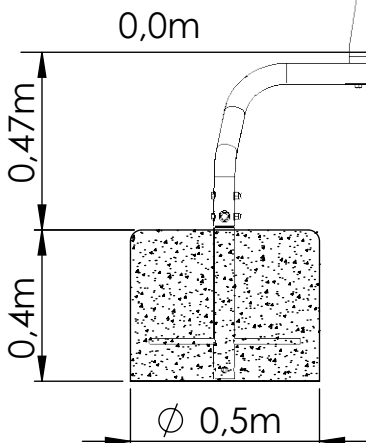

HAGS ANEBY, SWEDEN
+46(0)380-47300
www.hags.com

**Rocking equipment CC
MASW44235
1 (4)**

TEK 3 LH 2017-03-20 5+