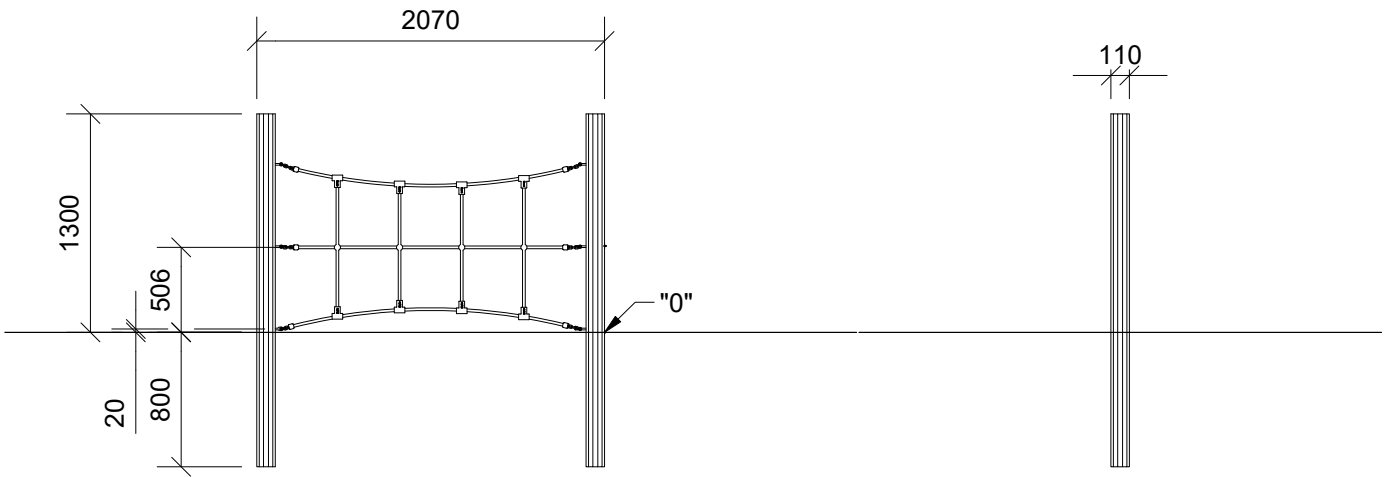

N3119U
N3119

1/5

N3119U
N3119

2/5

2

1h

14 m²

5,1 x 3,1 x 1,3 m

~N/A

~0,08 m³

Ø10/12x2100 cm

19 kg

NORNA PLAYGROUNDS A/S • Virkefeltet 1, DK-8740 Brødstrup • Phone +45 7575 4199 • mail@norna-playgrounds.com • norna-playgrounds.com

This drawing is the property of NORNA PLAYGROUNDS A/S and pursuant to current legislation may not be copied, transferred to or used by any third party. Should this drawing be used, a fee of 10% of the assumed contract price will be charged.

Parts List

QTY	PART NO	DESCRIP.
2	D12155	Ø10/12, Assembled
1	S22534	Taifun

N3119U
N3119

4/5

Parts List		
QTY	PART NO	DESCRIP.
2	D12155	Ø10/12, Assembled
6	LE13100	Shackle
2	LE15901	3x16, PH
1	LE15910	Name tag
6	LE16502	Spacer 6mm
1	LE16599	Sealtite 970 1,5ml
1	S22534	Taifun