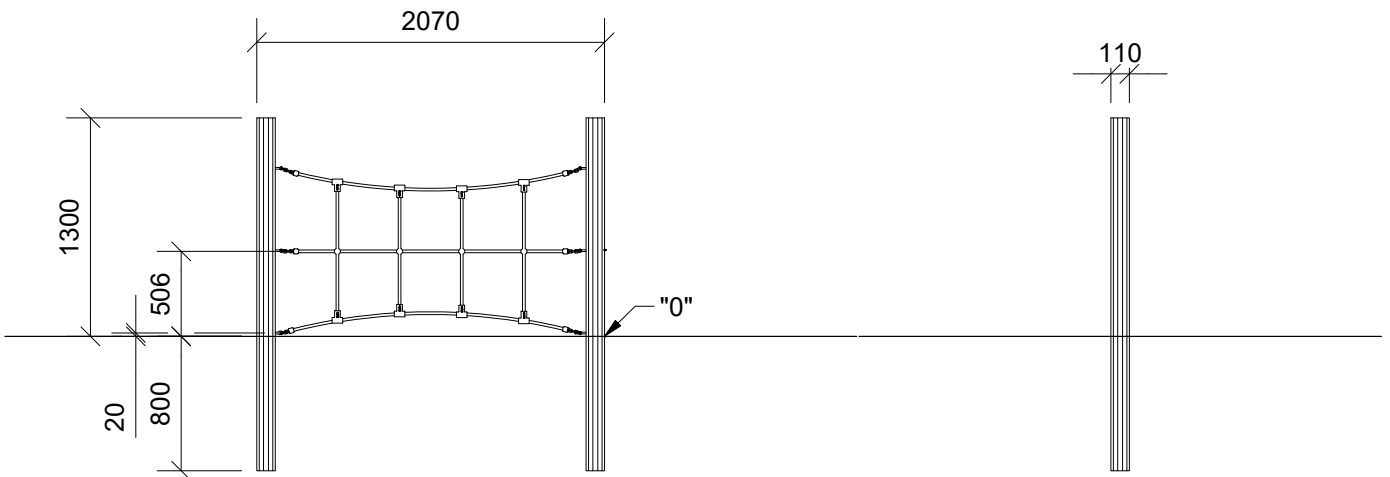

N3119U
N3119

1/5

N3119U
N3119

2/5

2

1h

14 m²

5,1 x 3,1 x 1,3 m

~N/A

~0,08 m³

Ø10/12x2100 cm

19 kg

NORNA PLAYGROUNDS A/S • Virkefeltet 1, DK-8740 Brødstrup • Phone +45 7575 4199 • mail@norna-playgrounds.com • norna-playgrounds.com

This drawing is the property of NORNA PLAYGROUNDS A/S and pursuant to current legislation may not be copied, transferred to or used by any third party. Should this drawing be used, a fee of 10% of the assumed contract price will be charged.

Parts List

QTY	PART NO	DESCRIP.
2	D12155	Ø10/12, Assembled
1	S22534	Taifun

N3119U
N3119

4/5

Parts List		
QTY	PART NO	DESCRIP.
2	D12155	Ø10/12, Assembled
6	LE13100	Shackle
2	LE15901	3x16, PH
1	LE15910	Name tag
6	LE16502	Spacer 6mm
1	LE16599	Sealtite 970 1,5ml
1	S22534	Taifun