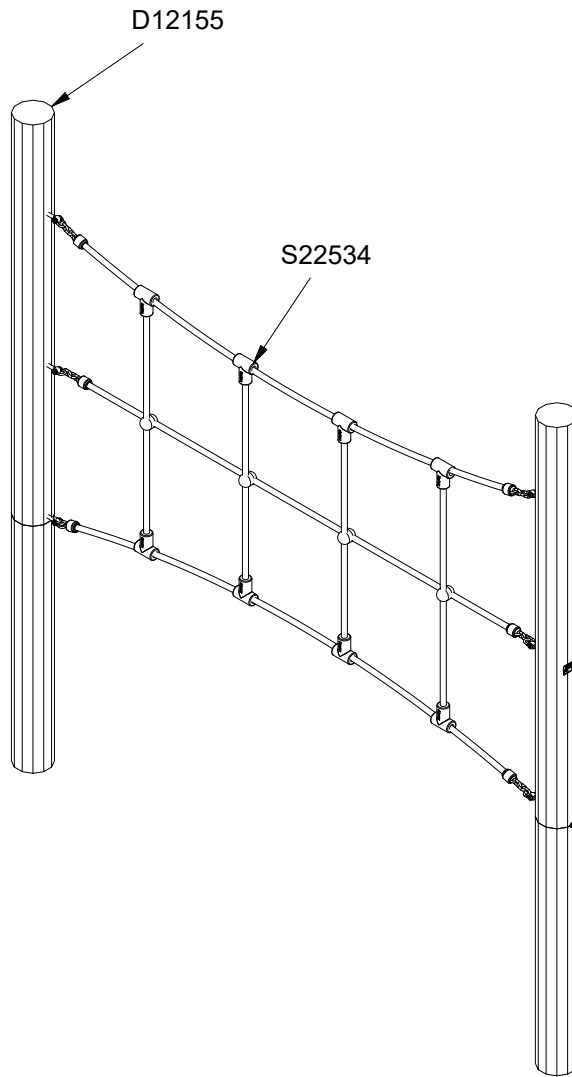

N3119U
N3119

1/5

N3119U
N3119

2/5

2

1h

14 m²

5,1 x 3,1 x 1,3 m

~N/A

~0,08 m³

Ø10/12x2100 cm

19 kg

NORNA PLAYGROUNDS A/S • Virkefeltet 1, DK-8740 Brødstrup • Phone +45 7575 4199 • mail@norna-playgrounds.com • norna-playgrounds.com

This drawing is the property of NORNA PLAYGROUNDS A/S and pursuant to current legislation may not be copied, transferred to or used by any third party. Should this drawing be used, a fee of 10% of the assumed contract price will be charged.

Parts List

QTY	PART NO	DESCRIP.
2	D12155	Ø10/12, Assembled
1	S22534	Taifun

N3119U
N3119

4/5

Parts List		
QTY	PART NO	DESCRIP.
2	D12155	Ø10/12, Assembled
6	LE13100	Shackle
2	LE15901	3x16, PH
1	LE15910	Name tag
6	LE16502	Spacer 6mm
1	LE16599	Sealtite 970 1,5ml
1	S22534	Taifun