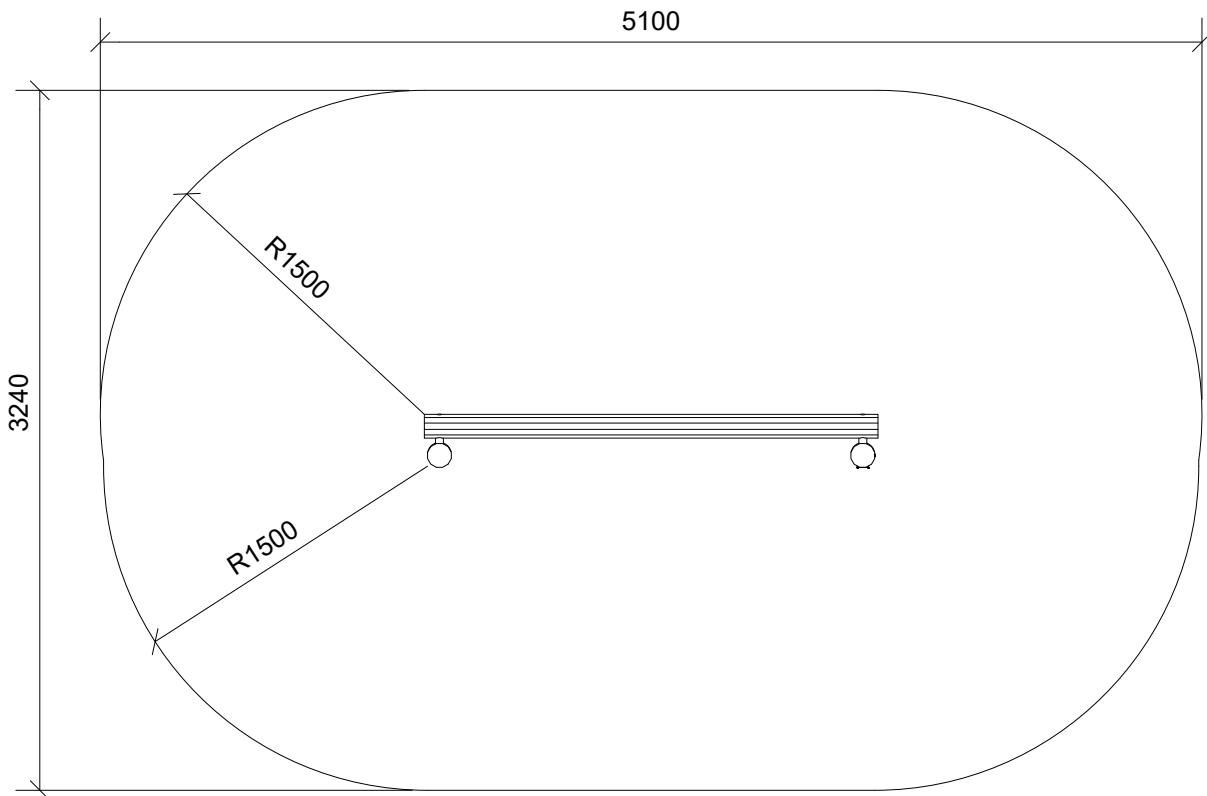

N3222U
N3222

1/5

N3222U
N3222

2/5

2

2,5h

14,5 m²

5,1 x 3,2 x 0,5 m

~38 kg

0,076 m³

Ø11 x 210 cm

18,6 kg

NORNA PLAYGROUNDS A/S • Virkefeltet 1, DK-8740 Brødstrup • Phone +45 7575 4199 • mail@norna-playgrounds.com • norna-playgrounds.com

This drawing is the property of NORNA PLAYGROUNDS A/S and pursuant to current legislation may not be copied, transferred to or used by any third party. Should this drawing be used, a fee of 10% of the assumed contract price will be charged.

Parts List		
QTY	PART NO	DESCRIP.
2	RS00675	Ø100/120
1	RS10034	Ø100-120-2100mm

Parts List

QTY	PART NO	DESCRIP.
4	L1101	M16 sleeve nut
2	L1102	M16 Threaded rod
2	L1103	Ø37mm
2	LE15901	3x16, PH
1	LE15910	Name tag
1	LE16320	6x50 Dh
1	LE16599	Sealtite 970 1,5ml
2	RS00675	Ø100/120
1	RS10034	Ø100-120-2100mm