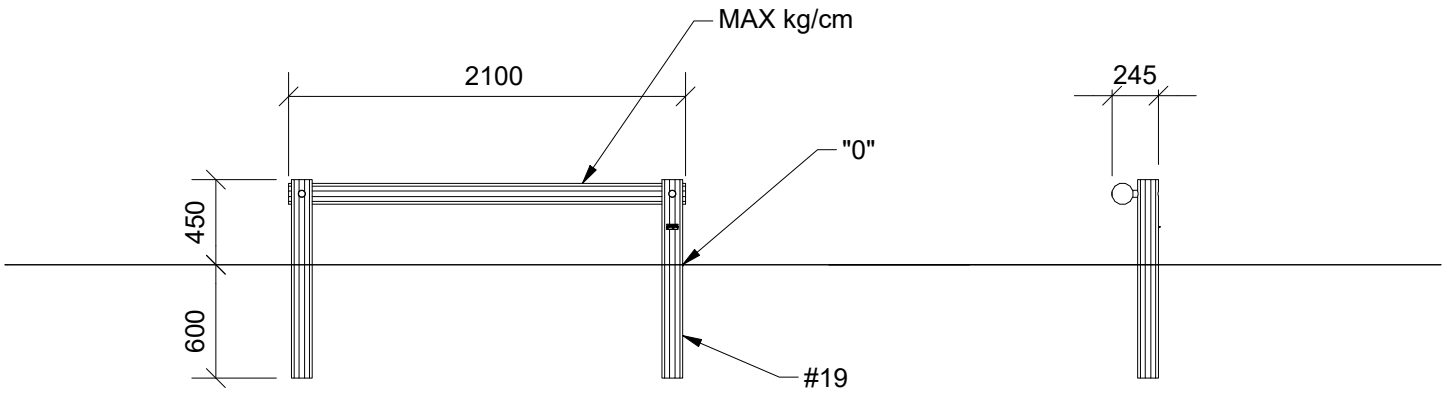

N3222U
N3222

1/5

N3222U
N3222

2/5

2

2,5h

14,5 m²

5,1 x 3,2 x 0,5 m

~38 kg

0,076 m³

Ø11 x 210 cm

18,6 kg

NORNA PLAYGROUNDS A/S • Virkefeltet 1, DK-8740 Brødstrup • Phone +45 7575 4199 • mail@norna-playgrounds.com • norna-playgrounds.com

This drawing is the property of NORNA PLAYGROUNDS A/S and pursuant to current legislation may not be copied, transferred to or used by any third party. Should this drawing be used, a fee of 10% of the assumed contract price will be charged.

Parts List		
QTY	PART NO	DESCRIP.
2	RS00675	Ø100/120
1	RS10034	Ø100-120-2100mm

Parts List

QTY	PART NO	DESCRIP.
4	L1101	M16 sleeve nut
2	L1102	M16 Threaded rod
2	L1103	Ø37mm
2	LE15901	3x16, PH
1	LE15910	Name tag
1	LE16320	6x50 Dh
1	LE16599	Sealtite 970 1,5ml
2	RS00675	Ø100/120
1	RS10034	Ø100-120-2100mm