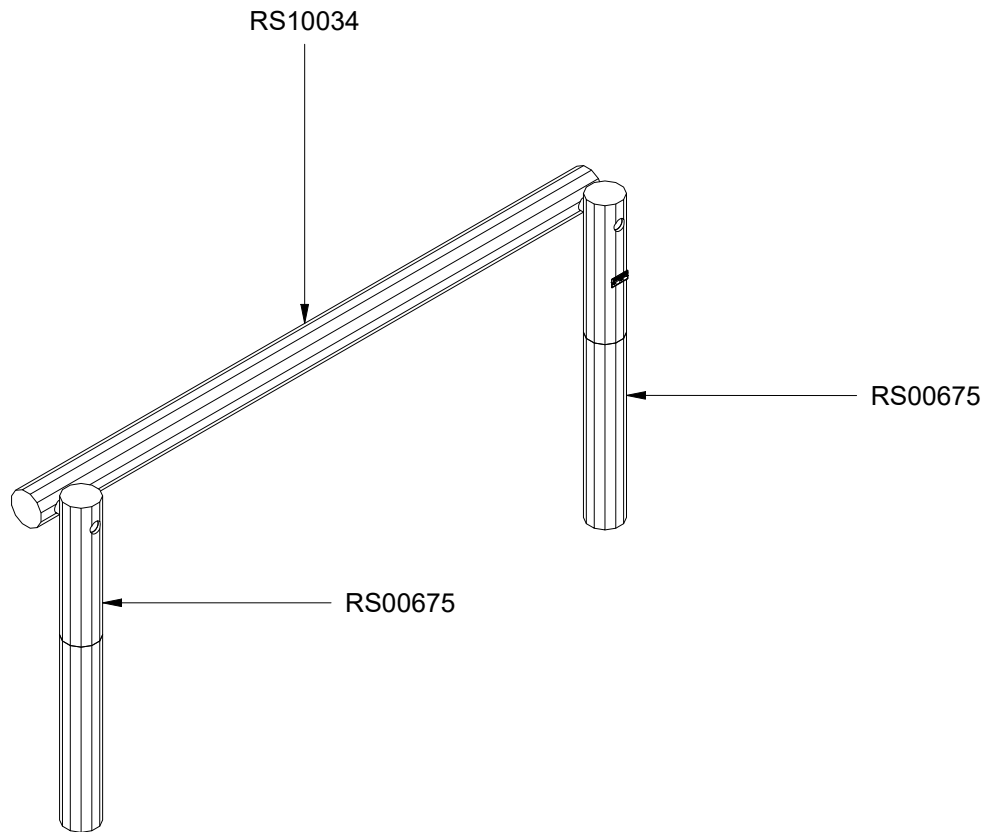

N3222U
N3222

1/5

N3222U
N3222

2/5

2

2,5h

14,5 m²

5,1 x 3,2 x 0,5 m

~38 kg

0,076 m³

Ø11 x 210 cm

18,6 kg

NORNA PLAYGROUNDS A/S • Virkefeltet 1, DK-8740 Brødstrup • Phone +45 7575 4199 • mail@norna-playgrounds.com • norna-playgrounds.com

This drawing is the property of NORNA PLAYGROUNDS A/S and pursuant to current legislation may not be copied, transferred to or used by any third party. Should this drawing be used, a fee of 10% of the assumed contract price will be charged.

Parts List		
QTY	PART NO	DESCRIP.
2	RS00675	Ø100/120
1	RS10034	Ø100-120-2100mm

Parts List

QTY	PART NO	DESCRIP.
4	L1101	M16 sleeve nut
2	L1102	M16 Threaded rod
2	L1103	Ø37mm
2	LE15901	3x16, PH
1	LE15910	Name tag
1	LE16320	6x50 Dh
1	LE16599	Sealtite 970 1,5ml
2	RS00675	Ø100/120
1	RS10034	Ø100-120-2100mm