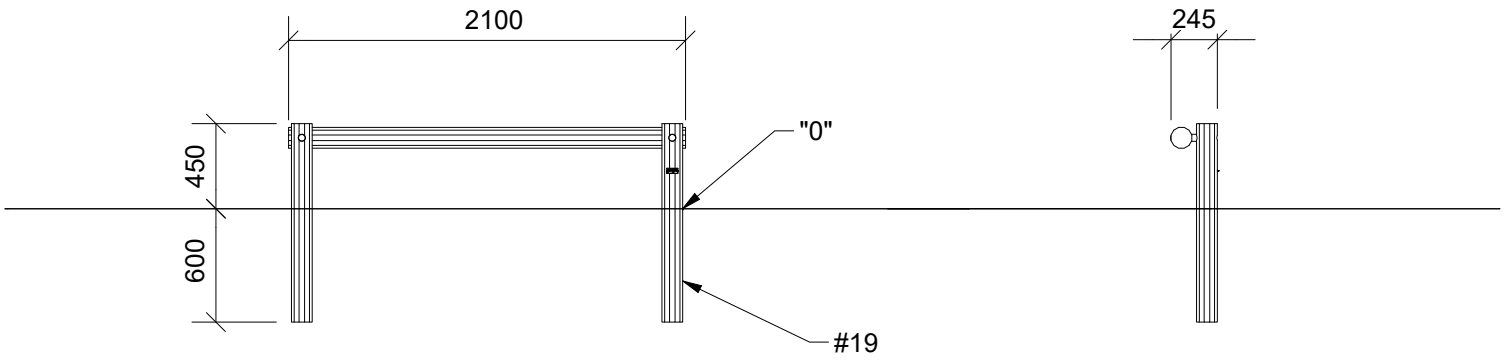

N3222U
N3222

1/5

N3222U
N3222

2/5

2

2,5h

14,5 m²

5,1 x 3,2 x 0,5 m

~38 kg

0,076 m³

Ø11 x 210 cm

18,6 kg

NORNA PLAYGROUNDS A/S • Virkefeltet 1, DK-8740 Brødstrup • Phone +45 7575 4199 • mail@norna-playgrounds.com • norna-playgrounds.com

This drawing is the property of NORNA PLAYGROUNDS A/S and pursuant to current legislation may not be copied, transferred to or used by any third party. Should this drawing be used, a fee of 10% of the assumed contract price will be charged.

Parts List		
QTY	PART NO	DESCRIP.
2	RS00675	Ø100/120
1	RS10034	Ø100-120-2100mm

Parts List

QTY	PART NO	DESCRIP.
4	L1101	M16 sleeve nut
2	L1102	M16 Threaded rod
2	L1103	Ø37mm
2	LE15901	3x16, PH
1	LE15910	Name tag
1	LE16320	6x50 Dh
1	LE16599	Sealtite 970 1,5ml
2	RS00675	Ø100/120
1	RS10034	Ø100-120-2100mm