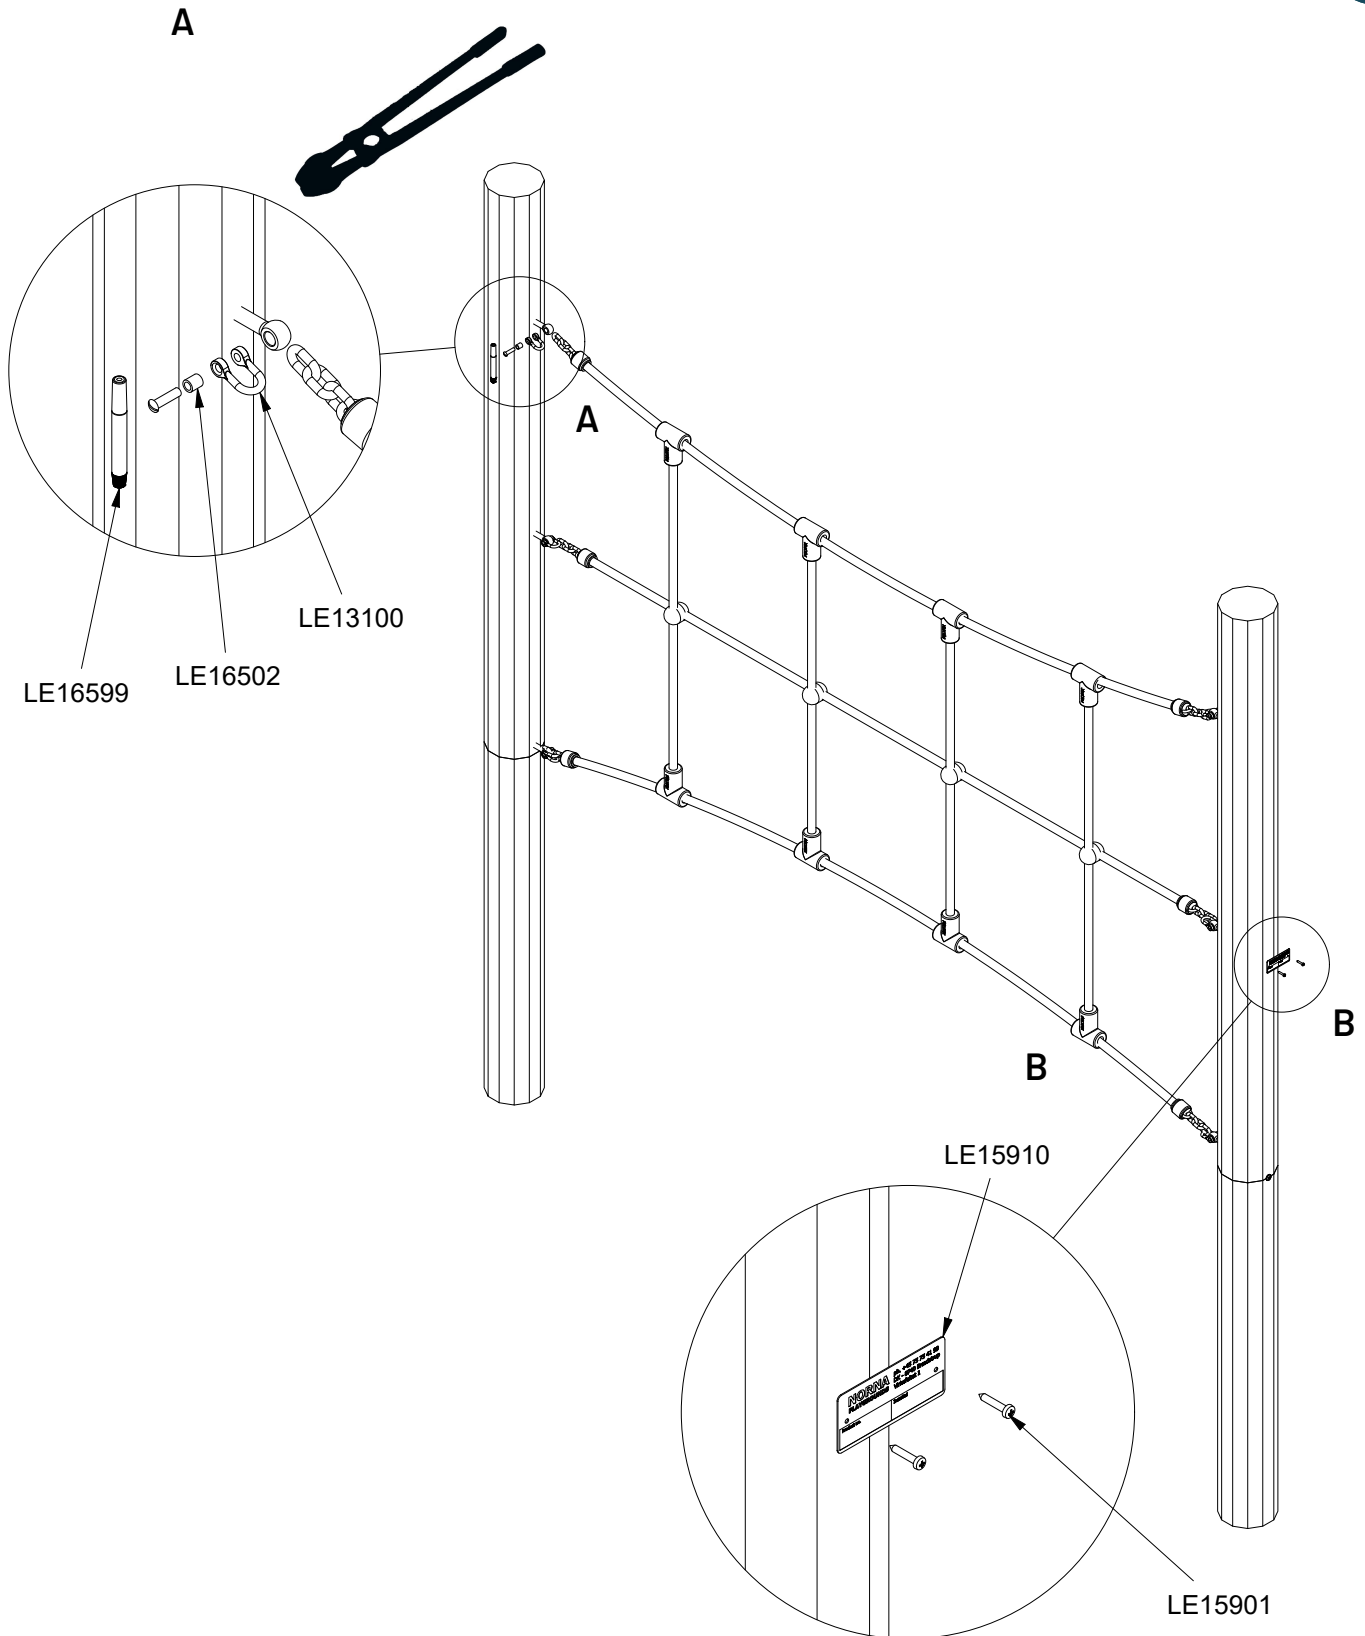

~0,46 m<sup>3</sup>

Ø10/12x 210 cm

19,2 kg

N9019U  
N9019

N3117U  
N3117

1/5

N3117U  
N3117

2

N3117U  
N3117

N3117U  
N3117

Parts List		
QTY	PART NO	DESCRIP.
1	D12123	Ø100-120mm, Assembled
4	L1101	M16 sleeve nut
2	L1102	M16 Threaded rod
2	L1103	Ø37mm
8	LE13100	Shackle
2	LE15901	3x16, PH
1	LE15910	Name tag
8	LE16192	5x80mm
8	LE16502	Spacer 6mm
2	LE16599	Sealtite 970 1,5ml
2	RS00639	Ø100-120
2	RS00640	Ø100-120
2	S22533	Taifun

Parts List

QTY	PART NO	DESCRIP.
2	D12155	Ø10/12, Assembled
1	S22534	Taifun

N3119U  
N3119

4/5

Parts List

QTY	PART NO	DESCRIP.
2	D12155	Ø10/12, Assembled
6	LE13100	Shackle
2	LE15901	3x16, PH
1	LE15910	Name tag
6	LE16502	Spacer 6mm
1	LE16599	Sealtite 970 1,5ml
1	S22534	Taifun

Parts List

QTY	PART NO	DESCRIP.
2	RS00675	Ø100/120
1	RS10034	Ø100-120-2100mm

Parts List

QTY	PART NO	DESCRIP.
4	L1101	M16 sleeve nut
2	L1102	M16 Threaded rod
2	L1103	Ø37mm
2	LE15901	3x16, PH
1	LE15910	Name tag
1	LE16320	6x50 Dh
1	LE16599	Sealtite 970 1,5ml
2	RS00675	Ø100/120
1	RS10034	Ø100-120-2100mm