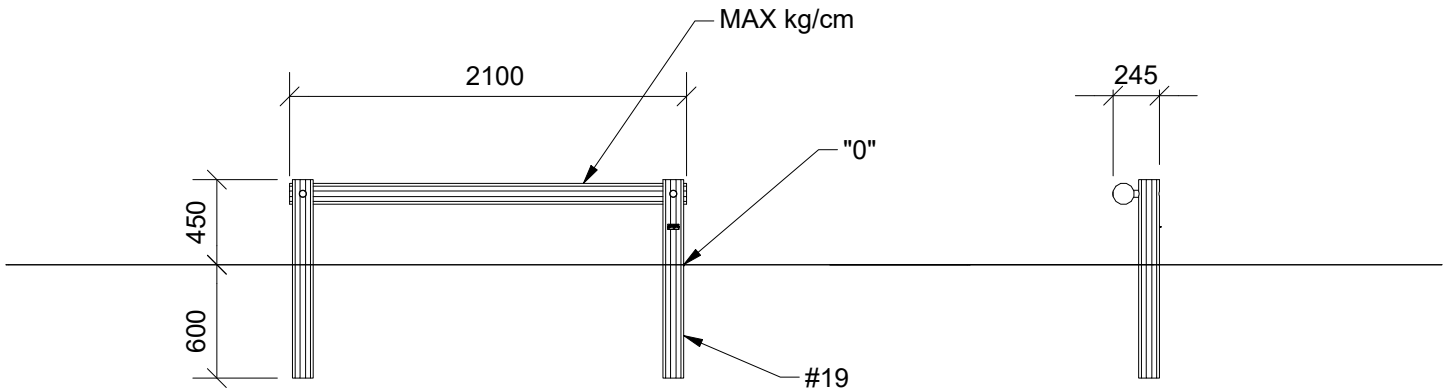

~0,46 m<sup>3</sup>

Ø10/12x 210 cm

19,2 kg

N9019U  
N9019

N3117U  
N3117

1/5

N3117U  
N3117

2

Parts List

QTY	PART NO	DESCRIP.
2	D12155	Ø10/12, Assembled
1	S22534	Taifun

N3119U  
N3119

4/5

Parts List

QTY	PART NO	DESCRIP.
2	D12155	Ø10/12, Assembled
6	LE13100	Shackle
2	LE15901	3x16, PH
1	LE15910	Name tag
6	LE16502	Spacer 6mm
1	LE16599	Sealtite 970 1,5ml
1	S22534	Taifun

N3222U  
N3222

1/5

N3222U  
N3222

2/5

2

2,5h

14,5 m<sup>2</sup>

5,1 x 3,2 x 0,5 m

Parts List

QTY	PART NO	DESCRIP.
2	RS00675	Ø100/120
1	RS10034	Ø100-120-2100mm

Parts List

QTY	PART NO	DESCRIP.
4	L1101	M16 sleeve nut
2	L1102	M16 Threaded rod
2	L1103	Ø37mm
2	LE15901	3x16, PH
1	LE15910	Name tag
1	LE16320	6x50 Dh
1	LE16599	Sealtite 970 1,5ml
2	RS00675	Ø100/120
1	RS10034	Ø100-120-2100mm