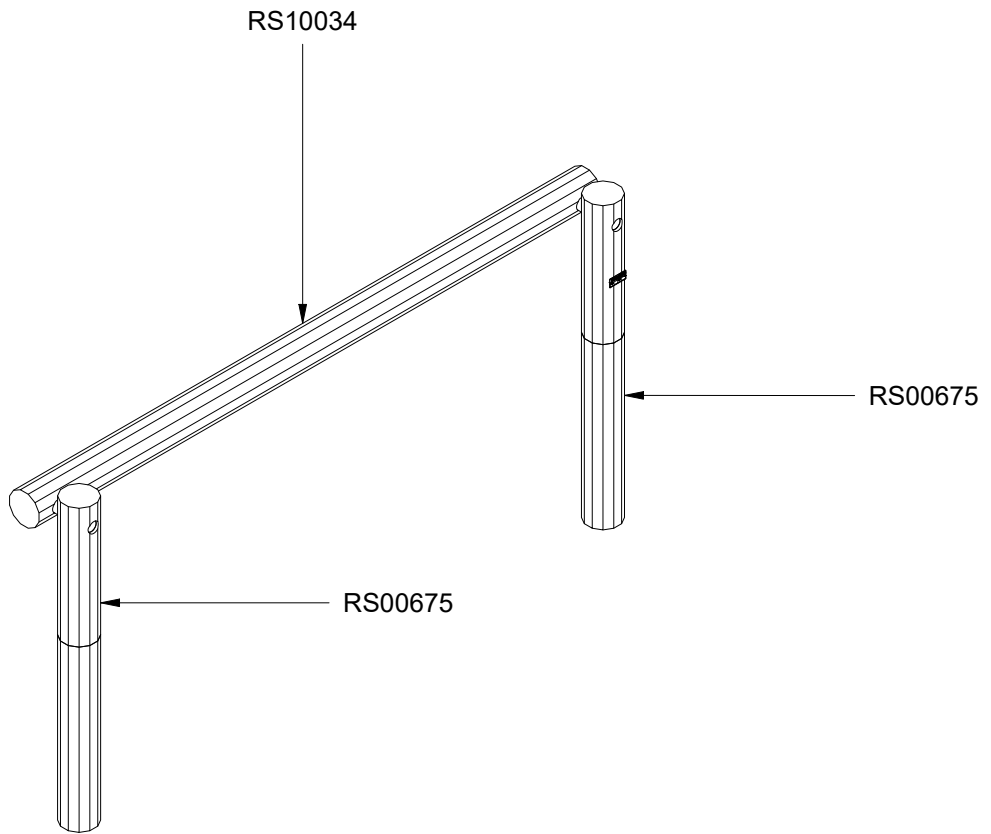

N3222U  
N3222

1/5

N3222U  
N3222

2/5

2

2,5h

14,5 m<sup>2</sup>

5,1 x 3,2 x 0,5 m

~38 kg

0,076 m<sup>3</sup>

Ø11 x 210 cm

18,6 kg

NORNA PLAYGROUNDS A/S • Virkefeltet 1, DK-8740 Brædstrup • Phone +45 7575 4199 • mail@norna-playgrounds.com • norna-playgrounds.com

This drawing is the property of NORNA PLAYGROUNDS A/S and pursuant to current legislation may not be copied, transferred to or used by any third party. Should this drawing be used, a fee of 10% of the assumed contract price will be charged.

Parts List

QTY	PART NO	DESCRIP.
2	RS00675	Ø100/120
1	RS10034	Ø100-120-2100mm

Parts List

QTY	PART NO	DESCRIP.
4	L1101	M16 sleeve nut
2	L1102	M16 Threaded rod
2	L1103	Ø37mm
2	LE15901	3x16, PH
1	LE15910	Name tag
1	LE16320	6x50 Dh
1	LE16599	Sealtite 970 1,5ml
2	RS00675	Ø100/120
1	RS10034	Ø100-120-2100mm