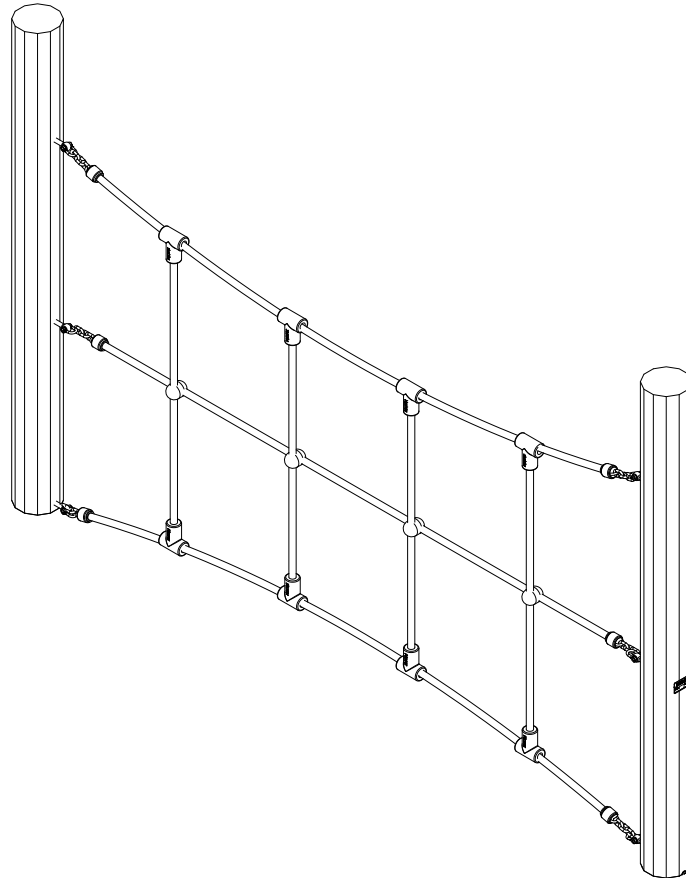

N3119U
N3119

1/5