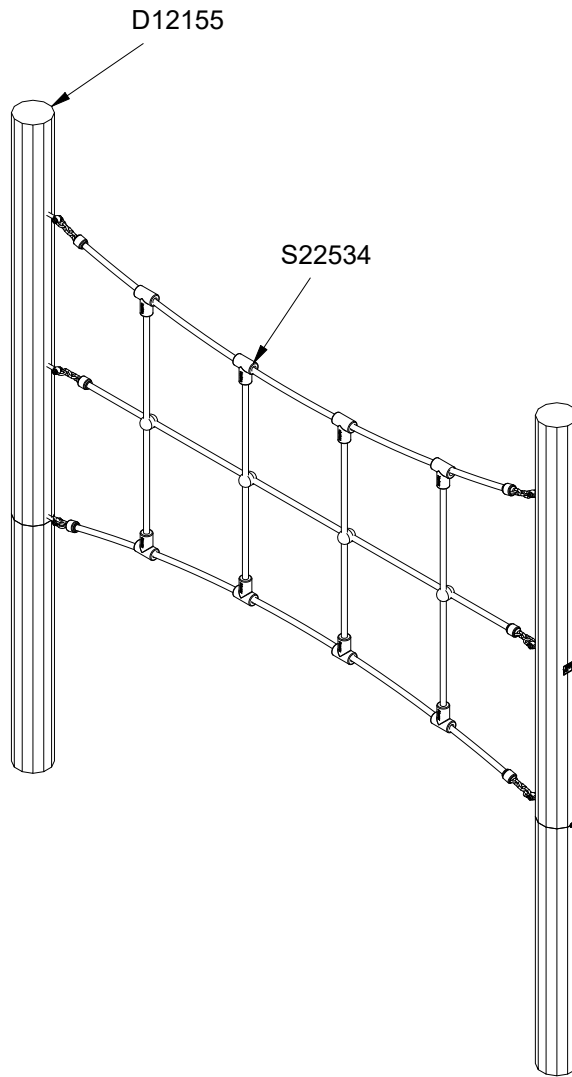

~0,46 m<sup>3</sup>

Ø10/12x 210 cm

19,2 kg

N9019U  
N9019

N3117U  
N3117

1/5

N3117U  
N3117

2

Parts List

QTY	PART NO	DESCRIP.
2	D12155	Ø10/12, Assembled
1	S22534	Taifun

N3119U  
N3119

4/5

Parts List

QTY	PART NO	DESCRIP.
2	D12155	Ø10/12, Assembled
6	LE13100	Shackle
2	LE15901	3x16, PH
1	LE15910	Name tag
6	LE16502	Spacer 6mm
1	LE16599	Sealtite 970 1,5ml
1	S22534	Taifun

N3222U  
N3222

1/5

N3222U  
N3222

2/5

2

2,5h

14,5 m<sup>2</sup>

5,1 x 3,2 x 0,5 m

Parts List

QTY	PART NO	DESCRIP.
2	RS00675	Ø100/120
1	RS10034	Ø100-120-2100mm

Parts List

QTY	PART NO	DESCRIP.
4	L1101	M16 sleeve nut
2	L1102	M16 Threaded rod
2	L1103	Ø37mm
2	LE15901	3x16, PH
1	LE15910	Name tag
1	LE16320	6x50 Dh
1	LE16599	Sealtite 970 1,5ml
2	RS00675	Ø100/120
1	RS10034	Ø100-120-2100mm