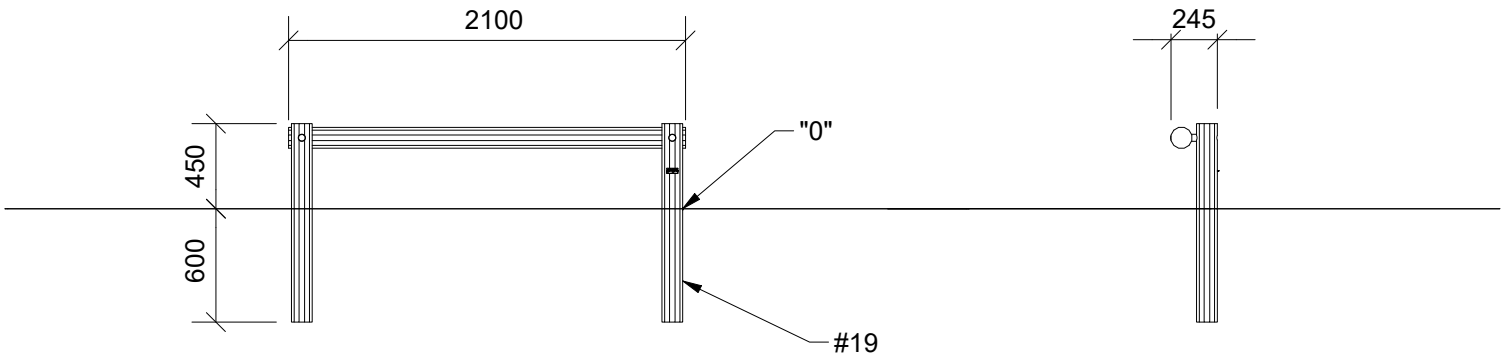

~0,46 m<sup>3</sup>

Ø10/12x 210 cm

19,2 kg

N9019U  
N9019

N3117U  
N3117

1/5

N3117U  
N3117

2

~38 kg

0,076 m<sup>3</sup>

Ø11 x 210 cm

18,6 kg

NORNA PLAYGROUNDS A/S • Virkefeltet 1, DK-8740 Brædstrup • Phone +45 7575 4199 • mail@norna-playgrounds.com • norna-playgrounds.com

This drawing is the property of NORNA PLAYGROUNDS A/S and pursuant to current legislation may not be copied, transferred to or used by any third party. Should this drawing be used, a fee of 10% of the assumed contract price will be charged.

Parts List

QTY	PART NO	DESCRIP.
2	RS00675	Ø100/120
1	RS10034	Ø100-120-2100mm

Parts List

QTY	PART NO	DESCRIP.
4	L1101	M16 sleeve nut
2	L1102	M16 Threaded rod
2	L1103	Ø37mm
2	LE15901	3x16, PH
1	LE15910	Name tag
1	LE16320	6x50 Dh
1	LE16599	Sealtite 970 1,5ml
2	RS00675	Ø100/120
1	RS10034	Ø100-120-2100mm