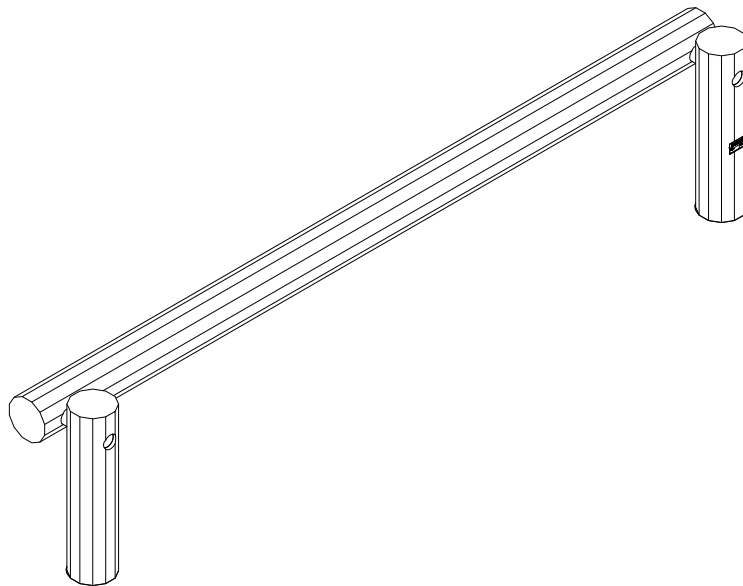

~0,46 m<sup>3</sup>

Ø10/12x 210 cm

19,2 kg

N9019U  
N9019

N3117U  
N3117

1/5

N3117U  
N3117

2

Parts List

QTY	PART NO	DESCRIP.
2	D12155	Ø10/12, Assembled
1	S22534	Taifun

N3119U  
N3119

4/5

Parts List

QTY	PART NO	DESCRIP.
2	D12155	Ø10/12, Assembled
6	LE13100	Shackle
2	LE15901	3x16, PH
1	LE15910	Name tag
6	LE16502	Spacer 6mm
1	LE16599	Sealtite 970 1,5ml
1	S22534	Taifun

N3222U  
N3222

1/5

N3222U  
N3222

2/5

2

2,5h

14,5 m<sup>2</sup>

5,1 x 3,2 x 0,5 m

Parts List

QTY	PART NO	DESCRIP.
2	RS00675	Ø100/120
1	RS10034	Ø100-120-2100mm

Parts List

QTY	PART NO	DESCRIP.
4	L1101	M16 sleeve nut
2	L1102	M16 Threaded rod
2	L1103	Ø37mm
2	LE15901	3x16, PH
1	LE15910	Name tag
1	LE16320	6x50 Dh
1	LE16599	Sealtite 970 1,5ml
2	RS00675	Ø100/120
1	RS10034	Ø100-120-2100mm