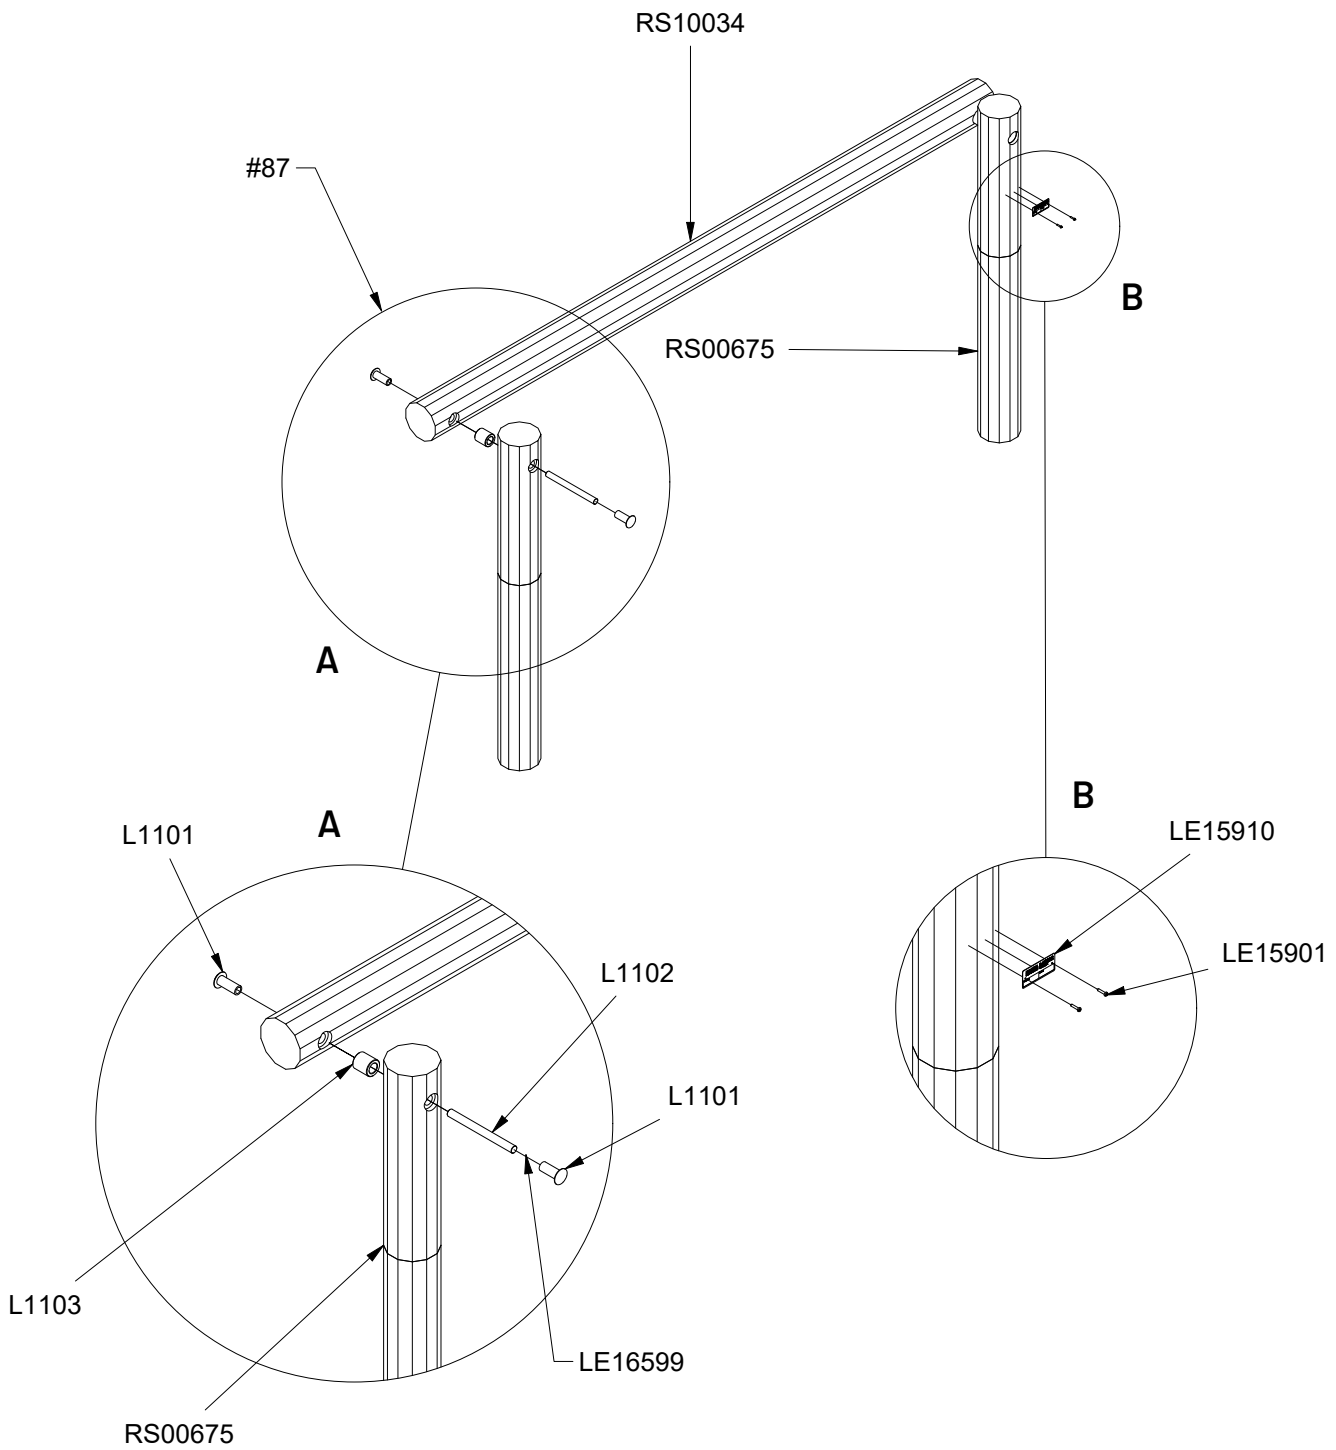

Parts List

QTY	PART NO	DESCRIP.
2	D12155	Ø10/12, Assembled
1	S22534	Taifun

N3119U  
N3119

4/5

Parts List

QTY	PART NO	DESCRIP.
2	D12155	Ø10/12, Assembled
6	LE13100	Shackle
2	LE15901	3x16, PH
1	LE15910	Name tag
6	LE16502	Spacer 6mm
1	LE16599	Sealtite 970 1,5ml
1	S22534	Taifun

N3222U  
N3222

1/5

N3222U  
N3222

2/5

2

2,5h

14,5 m<sup>2</sup>

5,1 x 3,2 x 0,5 m

Parts List

QTY	PART NO	DESCRIP.
2	RS00675	Ø100/120
1	RS10034	Ø100-120-2100mm

Parts List

QTY	PART NO	DESCRIP.
4	L1101	M16 sleeve nut
2	L1102	M16 Threaded rod
2	L1103	Ø37mm
2	LE15901	3x16, PH
1	LE15910	Name tag
1	LE16320	6x50 Dh
1	LE16599	Sealtite 970 1,5ml
2	RS00675	Ø100/120
1	RS10034	Ø100-120-2100mm