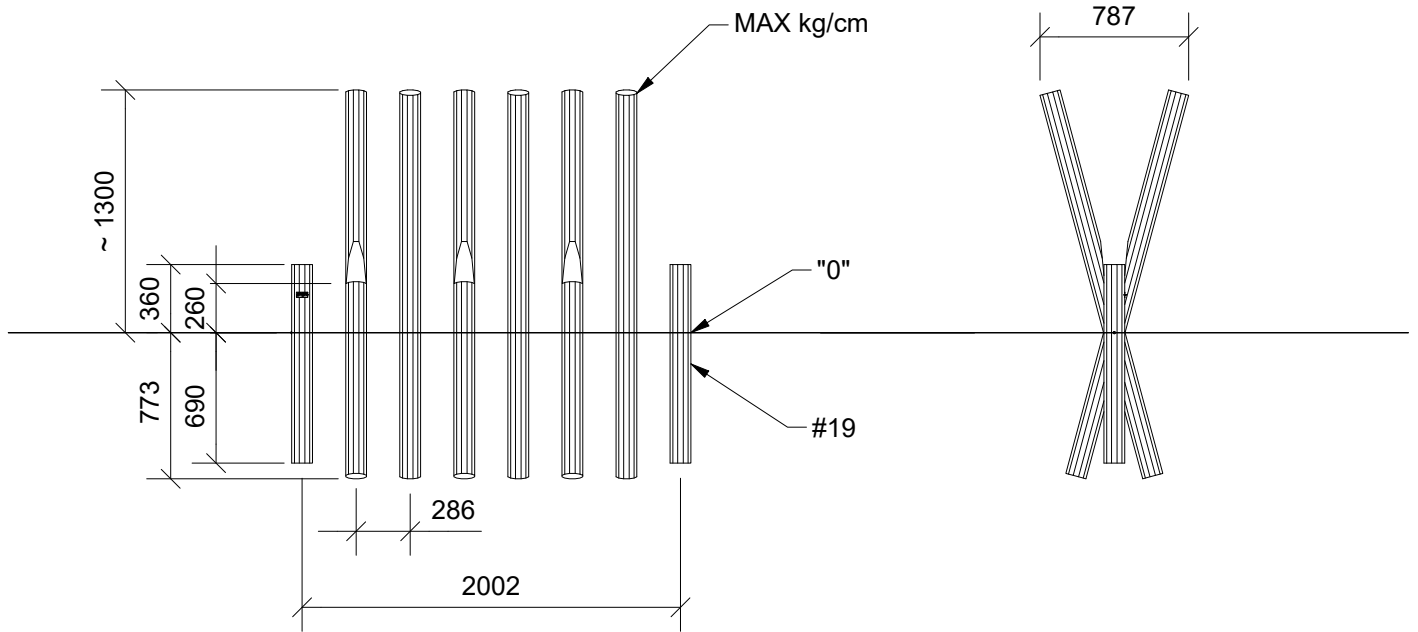

N3230U N3230

2

7h

14 m²

5,1 x 3 x 1,3 m

~129 kg

~0,304 m³

Ø11 x 210 cm

18,3 kg