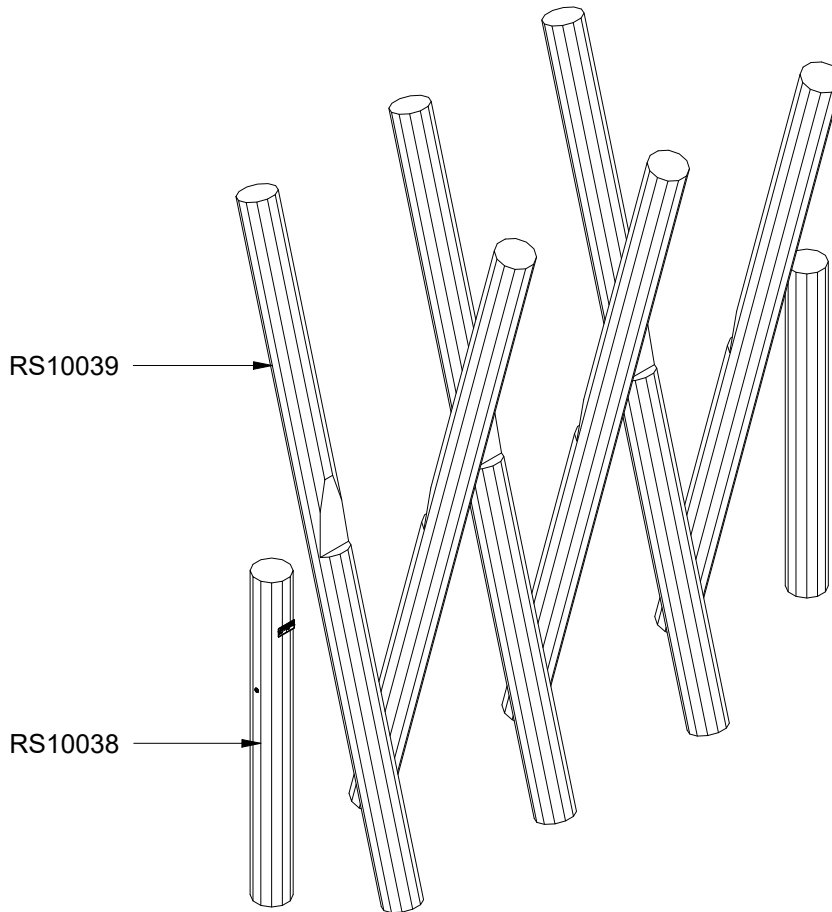

| Parts List | | |
|------------|---------|-----------------|
| QTY | PART NO | DESCRIP. |
| 2 | RS00675 | Ø100/120 |
| 1 | RS10034 | Ø100-120-2100mm |

Parts List

| QTY | PART NO | DESCRIP. |
|-----|---------|--------------------|
| 4 | L1101 | M16 sleeve nut |
| 2 | L1102 | M16 Threaded rod |
| 2 | L1103 | Ø37mm |
| 2 | LE15901 | 3x16, PH |
| 1 | LE15910 | Name tag |
| 1 | LE16320 | 6x50 Dh |
| 1 | LE16599 | Sealtite 970 1,5ml |
| 2 | RS00675 | Ø100/120 |
| 1 | RS10034 | Ø100-120-2100mm |

~0,304 m³

Ø11 x 210 cm

18,3 kg

| Parts List | | |
|------------|---------|-----------------|
| QTY | PART NO | DESCRIP. |
| 2 | RS10038 | Ø100-120-1050mm |
| 6 | RS10039 | Ø100-120-2100mm |

N3230U
N3230

| Parts List | | |
|------------|---------|-----------------|
| QTY | PART NO | DESCRIP. |
| 2 | LE15901 | 3x16, PH |
| 1 | LE15910 | Name tag |
| 2 | RS10038 | Ø100-120-1050mm |
| 6 | RS10039 | Ø100-120-2100mm |