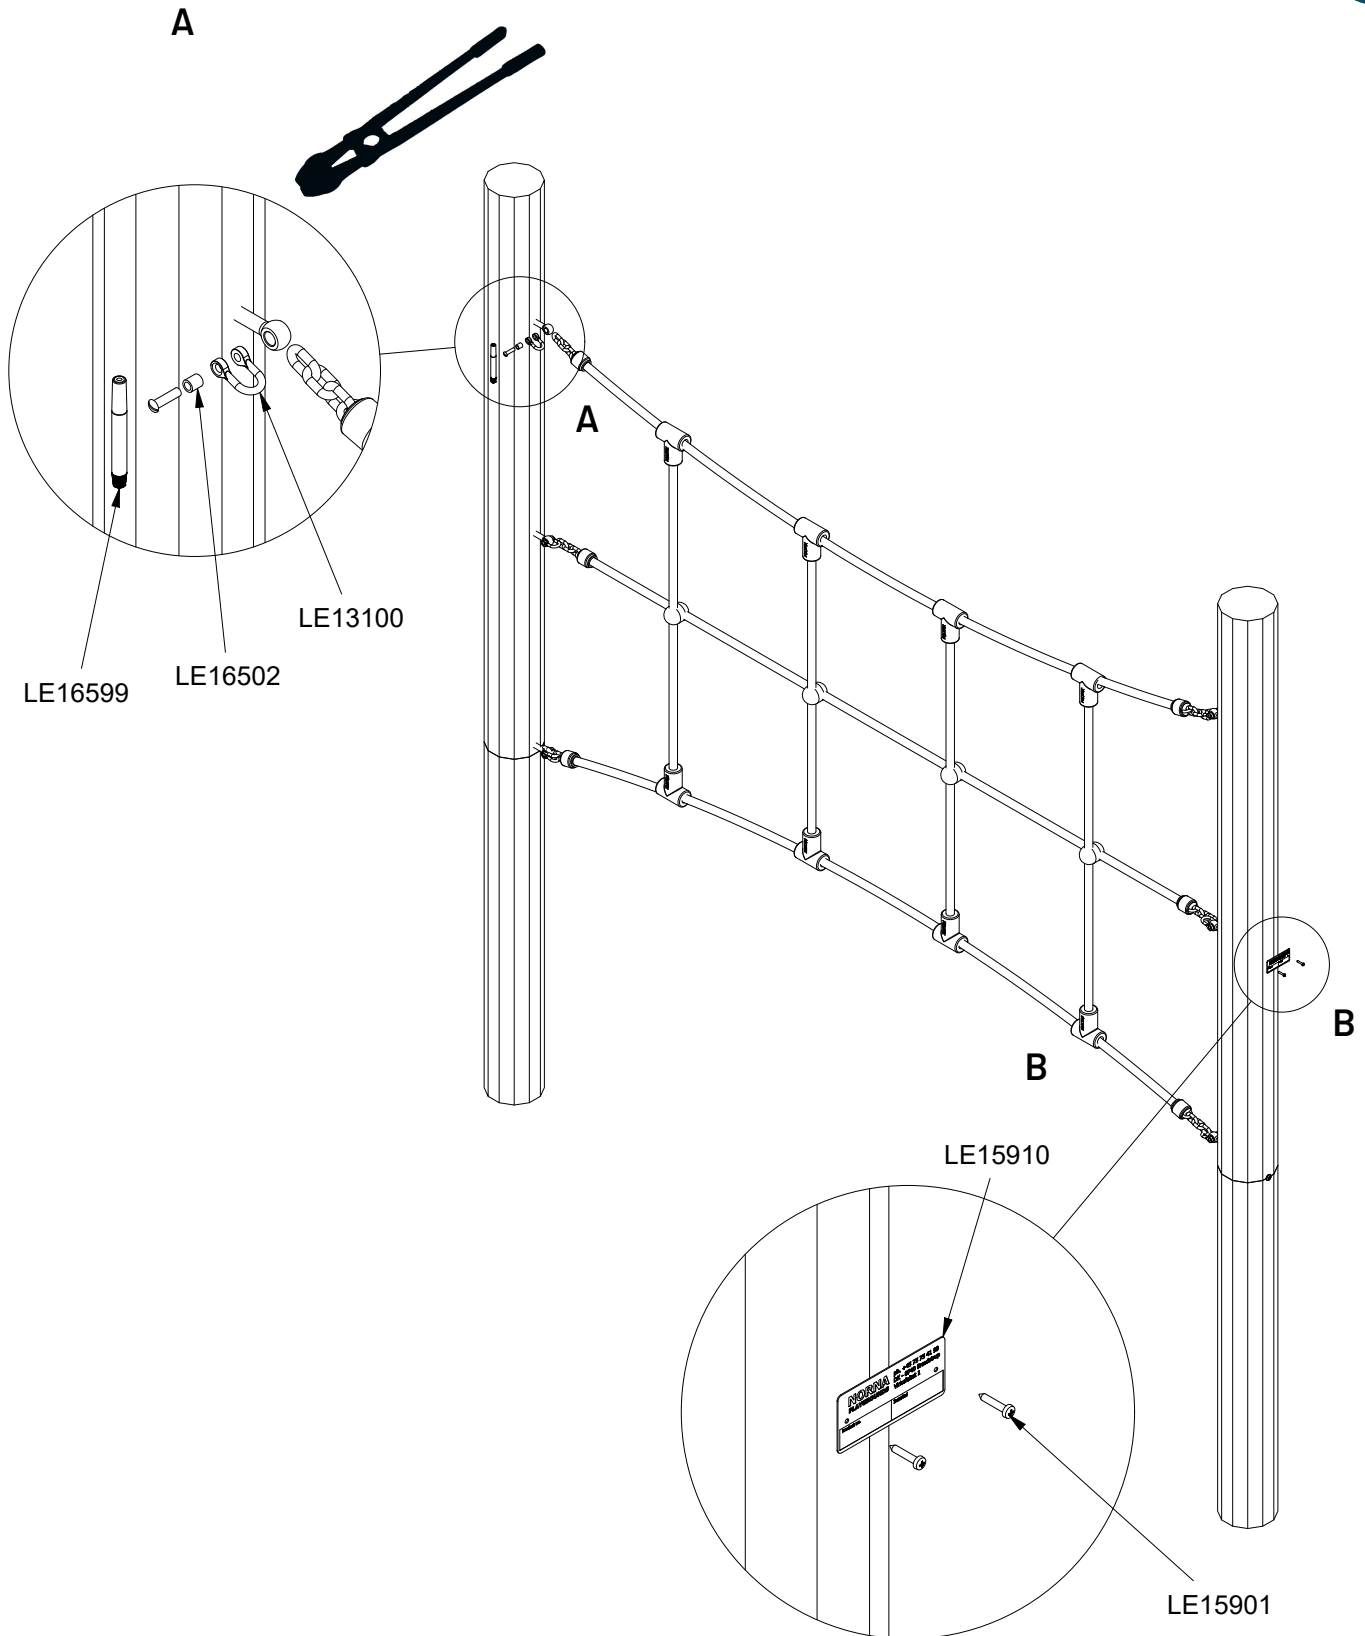

Parts List		
QTY	PART NO	DESCRIP.
2	D12155	Ø10/12, Assembled
6	LE13100	Shackle
2	LE15901	3x16, PH
1	LE15910	Name tag
6	LE16502	Spacer 6mm
1	LE16599	Sealtite 970 1,5ml
1	S22534	Taifun