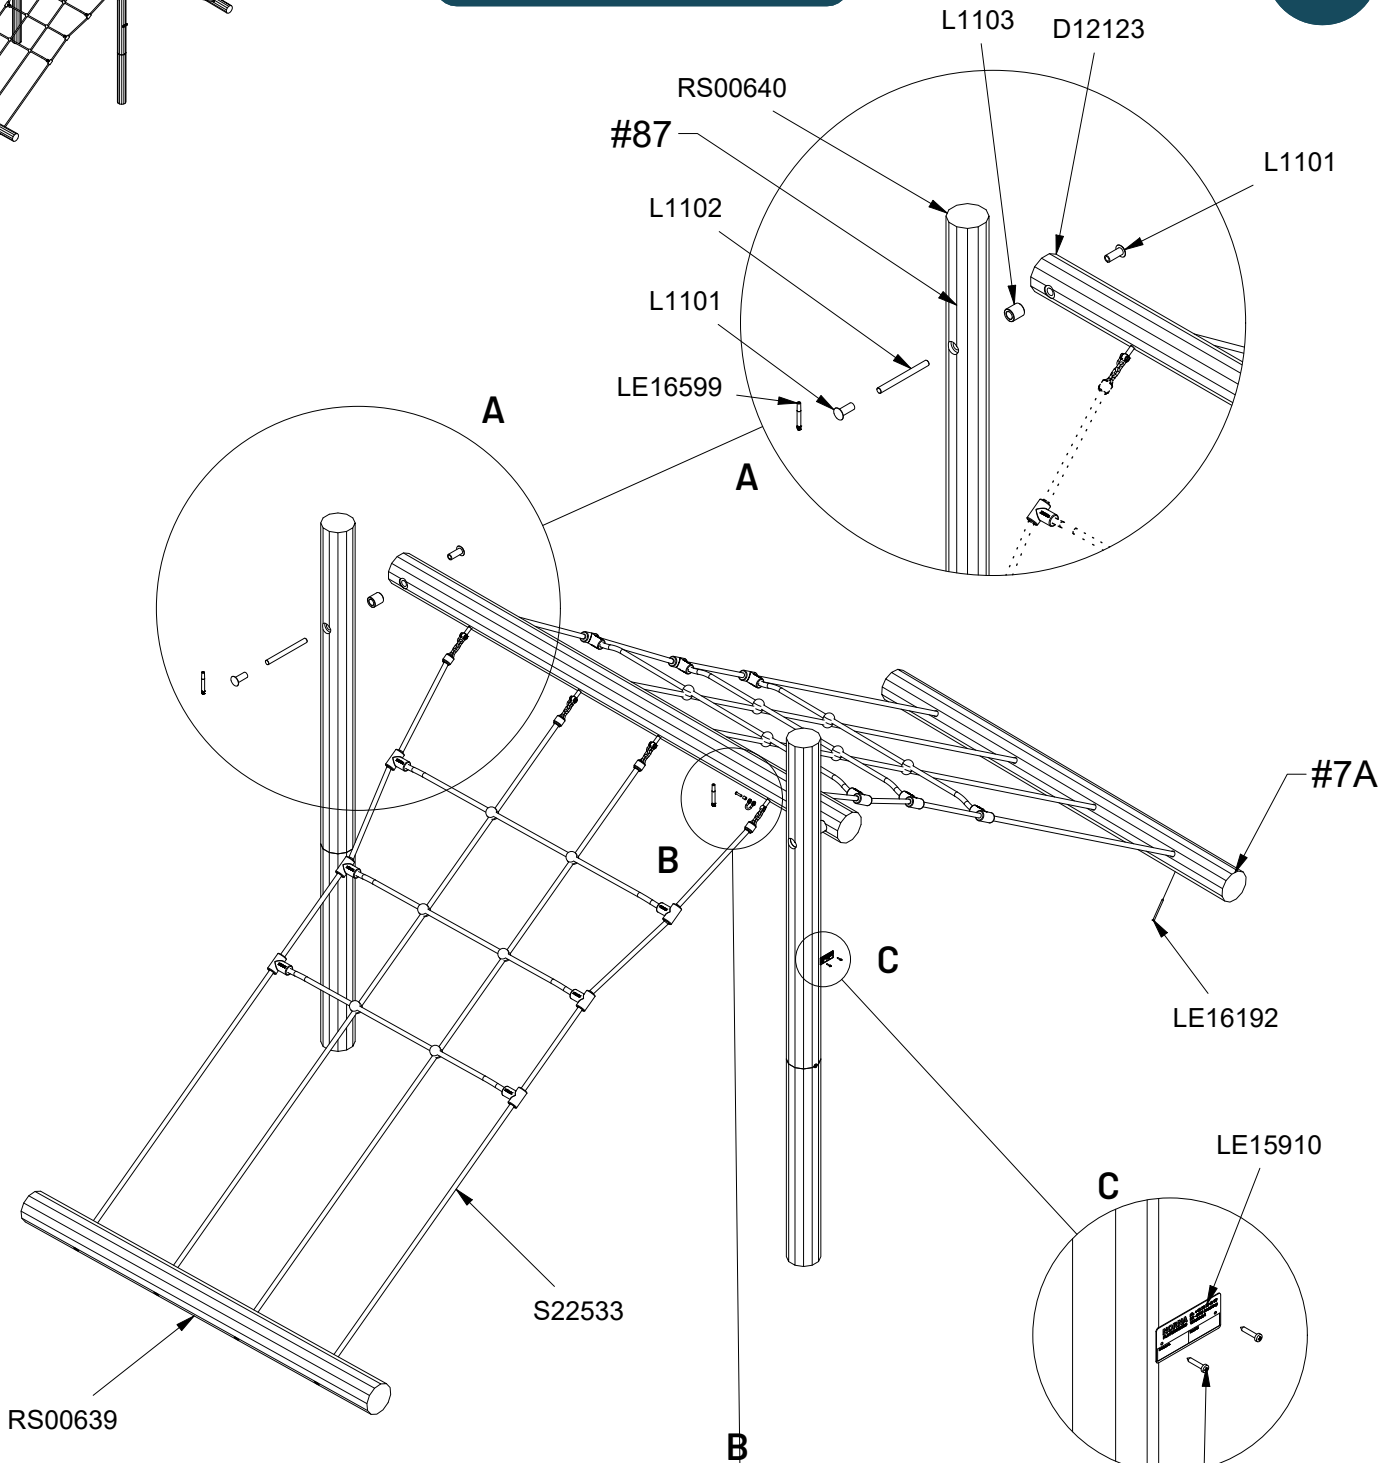

Parts List		
QTY	PART NO	DESCRIP.
1	D12123	Ø100-120mm, Assembled
4	L1101	M16 sleeve nut
2	L1102	M16 Threaded rod
2	L1103	Ø37mm
8	LE13100	Shackle
2	LE15901	3x16, PH
1	LE15910	Name tag
8	LE16192	5x80mm
8	LE16502	Spacer 6mm
2	LE16599	Sealtite 970 1,5ml
2	RS00639	Ø100-120
2	RS00640	Ø100-120
2	S22533	Taifun