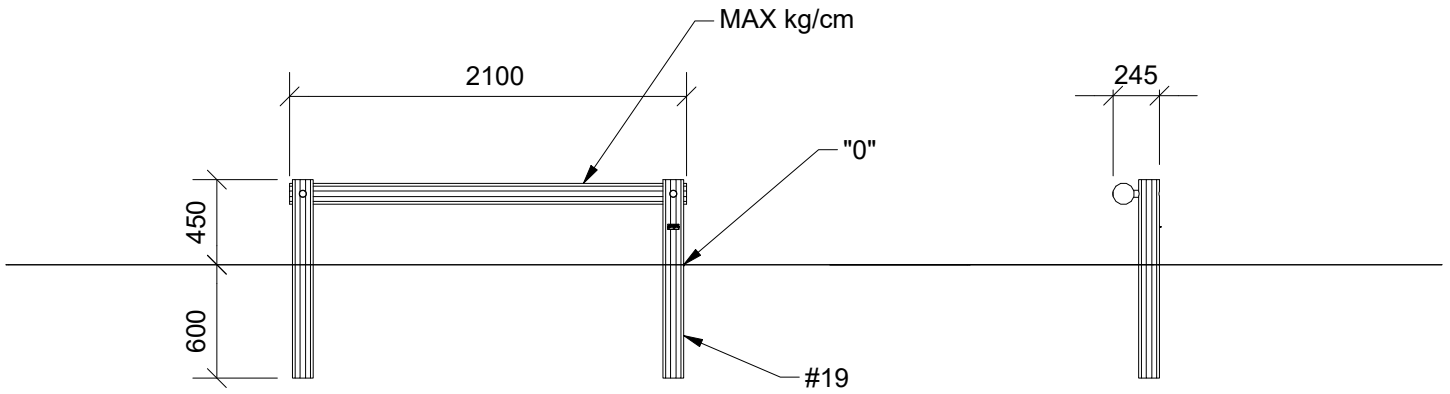

N3222U
N3222

2/5

2

2,5h

14,5 m²

5,1 x 3,2 x 0,5 m

~38 kg

0,076 m³

Ø11 x 210 cm

18,6 kg

NORNA PLAYGROUNDS A/S • Virkefeltet 1, DK-8740 Brædstrup • Phone +45 7575 4199 • mail@norna-playgrounds.com • norna-playgrounds.com

This drawing is the property of NORNA PLAYGROUNDS A/S and pursuant to current legislation may not be copied, transferred to or used by any third party. Should this drawing be used, a fee of 10% of the assumed contract price will be charged.