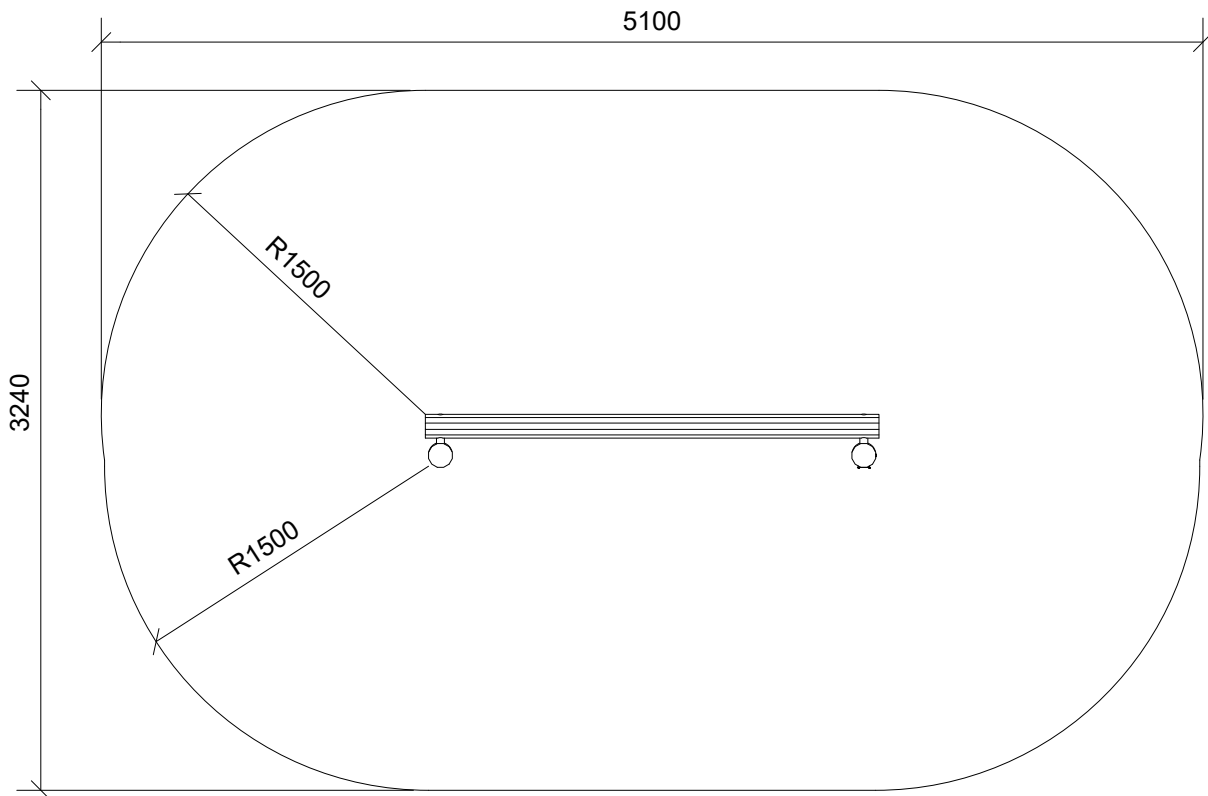

N3222U
N3222

2/5

2

2,5h

14,5 m²

5,1 x 3,2 x 0,5 m

~38 kg

0,076 m³

Ø11 x 210 cm

18,6 kg

NORNA PLAYGROUNDS A/S • Virkefeltet 1, DK-8740 Brædstrup • Phone +45 7575 4199 • mail@norna-playgrounds.com • norna-playgrounds.com

This drawing is the property of NORNA PLAYGROUNDS A/S and pursuant to current legislation may not be copied, transferred to or used by any third party. Should this drawing be used, a fee of 10% of the assumed contract price will be charged.