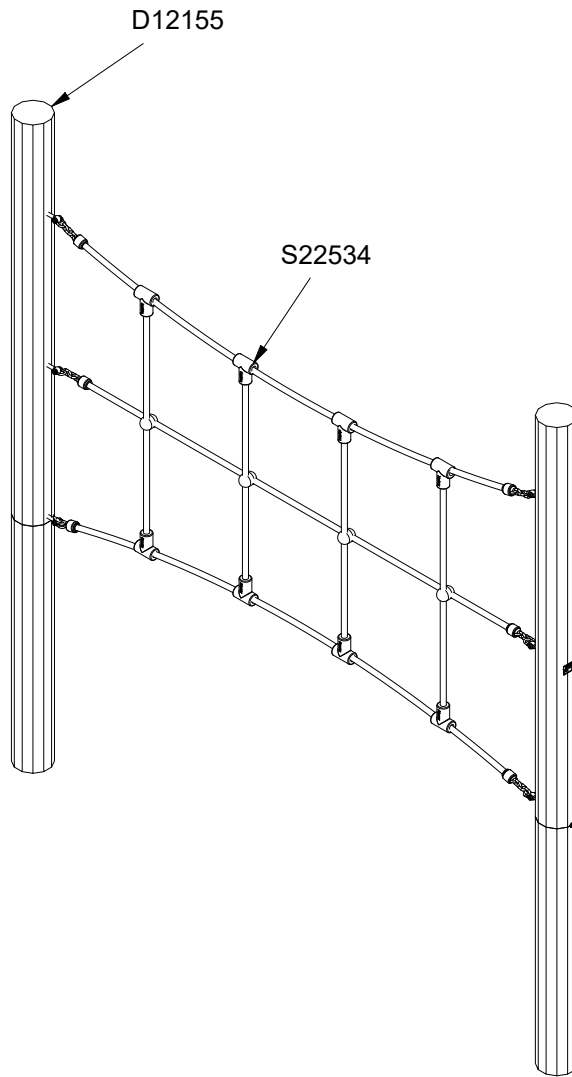

Parts List

QTY	PART NO	DESCRIP.
2	D12155	Ø10/12, Assembled
1	S22534	Taifun