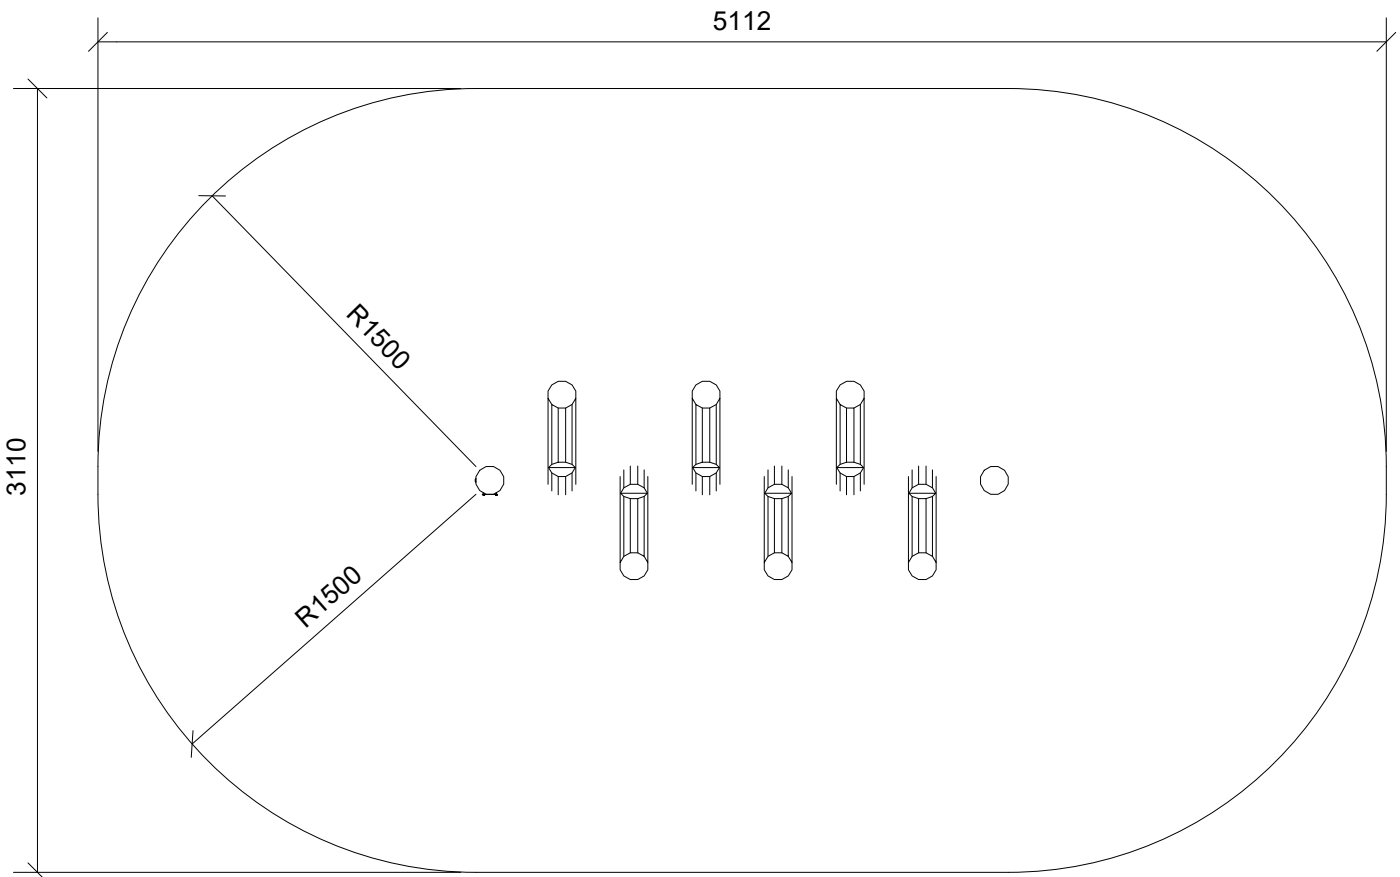

N3230U N3230

2

7h

14 m²

5,1 x 3 x 1,3 m

~129 kg

~0,304 m³

Ø11 x 210 cm

18,3 kg