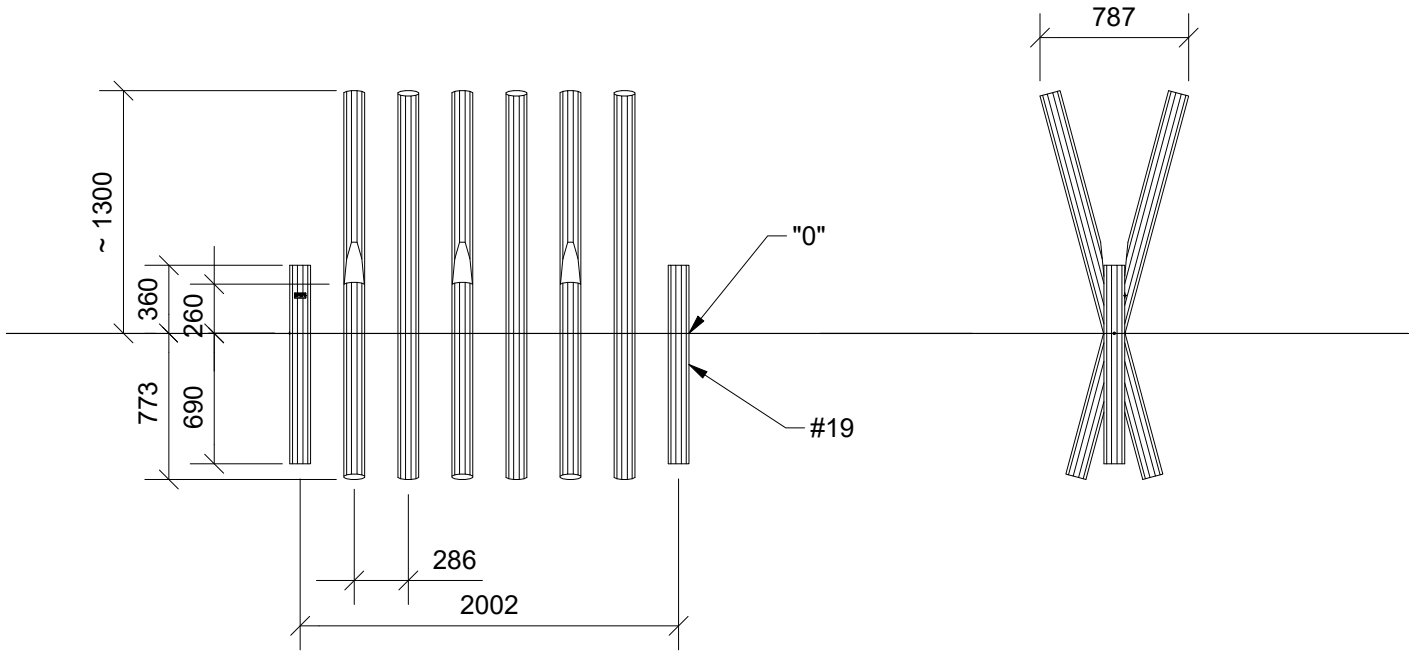

| Parts List | | |
|------------|---------|-----------------|
| QTY | PART NO | DESCRIP. |
| 2 | RS00675 | Ø100/120 |
| 1 | RS10034 | Ø100-120-2100mm |

Parts List

| QTY | PART NO | DESCRIP. |
|-----|---------|--------------------|
| 4 | L1101 | M16 sleeve nut |
| 2 | L1102 | M16 Threaded rod |
| 2 | L1103 | Ø37mm |
| 2 | LE15901 | 3x16, PH |
| 1 | LE15910 | Name tag |
| 1 | LE16320 | 6x50 Dh |
| 1 | LE16599 | Sealtite 970 1,5ml |
| 2 | RS00675 | Ø100/120 |
| 1 | RS10034 | Ø100-120-2100mm |

~0,304 m³

Ø11 x 210 cm

18,3 kg

| Parts List | | |
|------------|---------|-----------------|
| QTY | PART NO | DESCRIP. |
| 2 | RS10038 | Ø100-120-1050mm |
| 6 | RS10039 | Ø100-120-2100mm |

N3230U
N3230

| Parts List | | |
|------------|---------|-----------------|
| QTY | PART NO | DESCRIP. |
| 2 | LE15901 | 3x16, PH |
| 1 | LE15910 | Name tag |
| 2 | RS10038 | Ø100-120-1050mm |
| 6 | RS10039 | Ø100-120-2100mm |