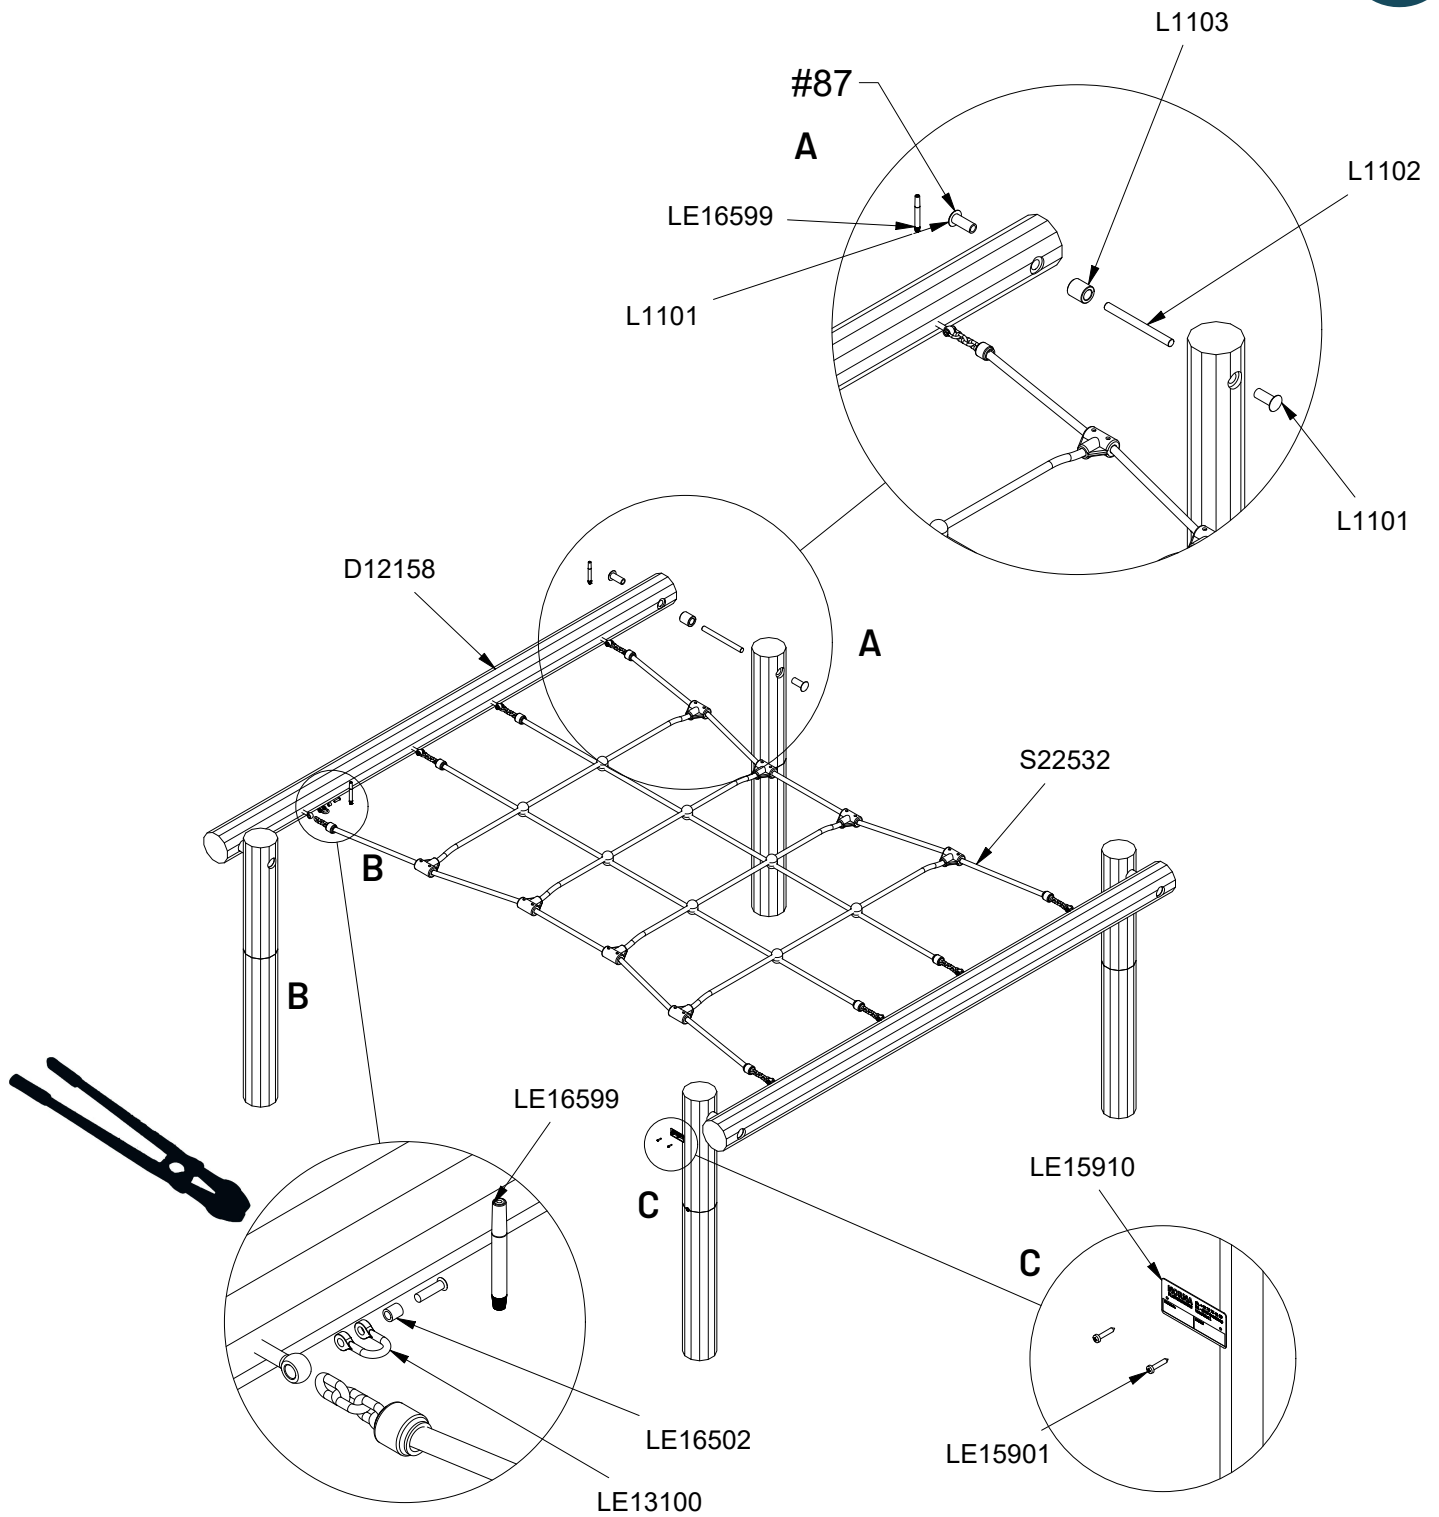

Parts List

QTY	PART NO	DESCRIP.
2	D12158	Ø100-120mm, Assembled
8	L1101	M16 sleeve nut
4	L1102	M16 Threaded rod
4	L1103	Ø37mm
8	LE13100	Shackle
2	LE15901	3x16, PH
1	LE15910	Name tag
8	LE16502	Spacer 6mm
3	LE16599	Sealtite 970 1,5ml
4	RS00675	Ø100/120
1	S22532	Taifun