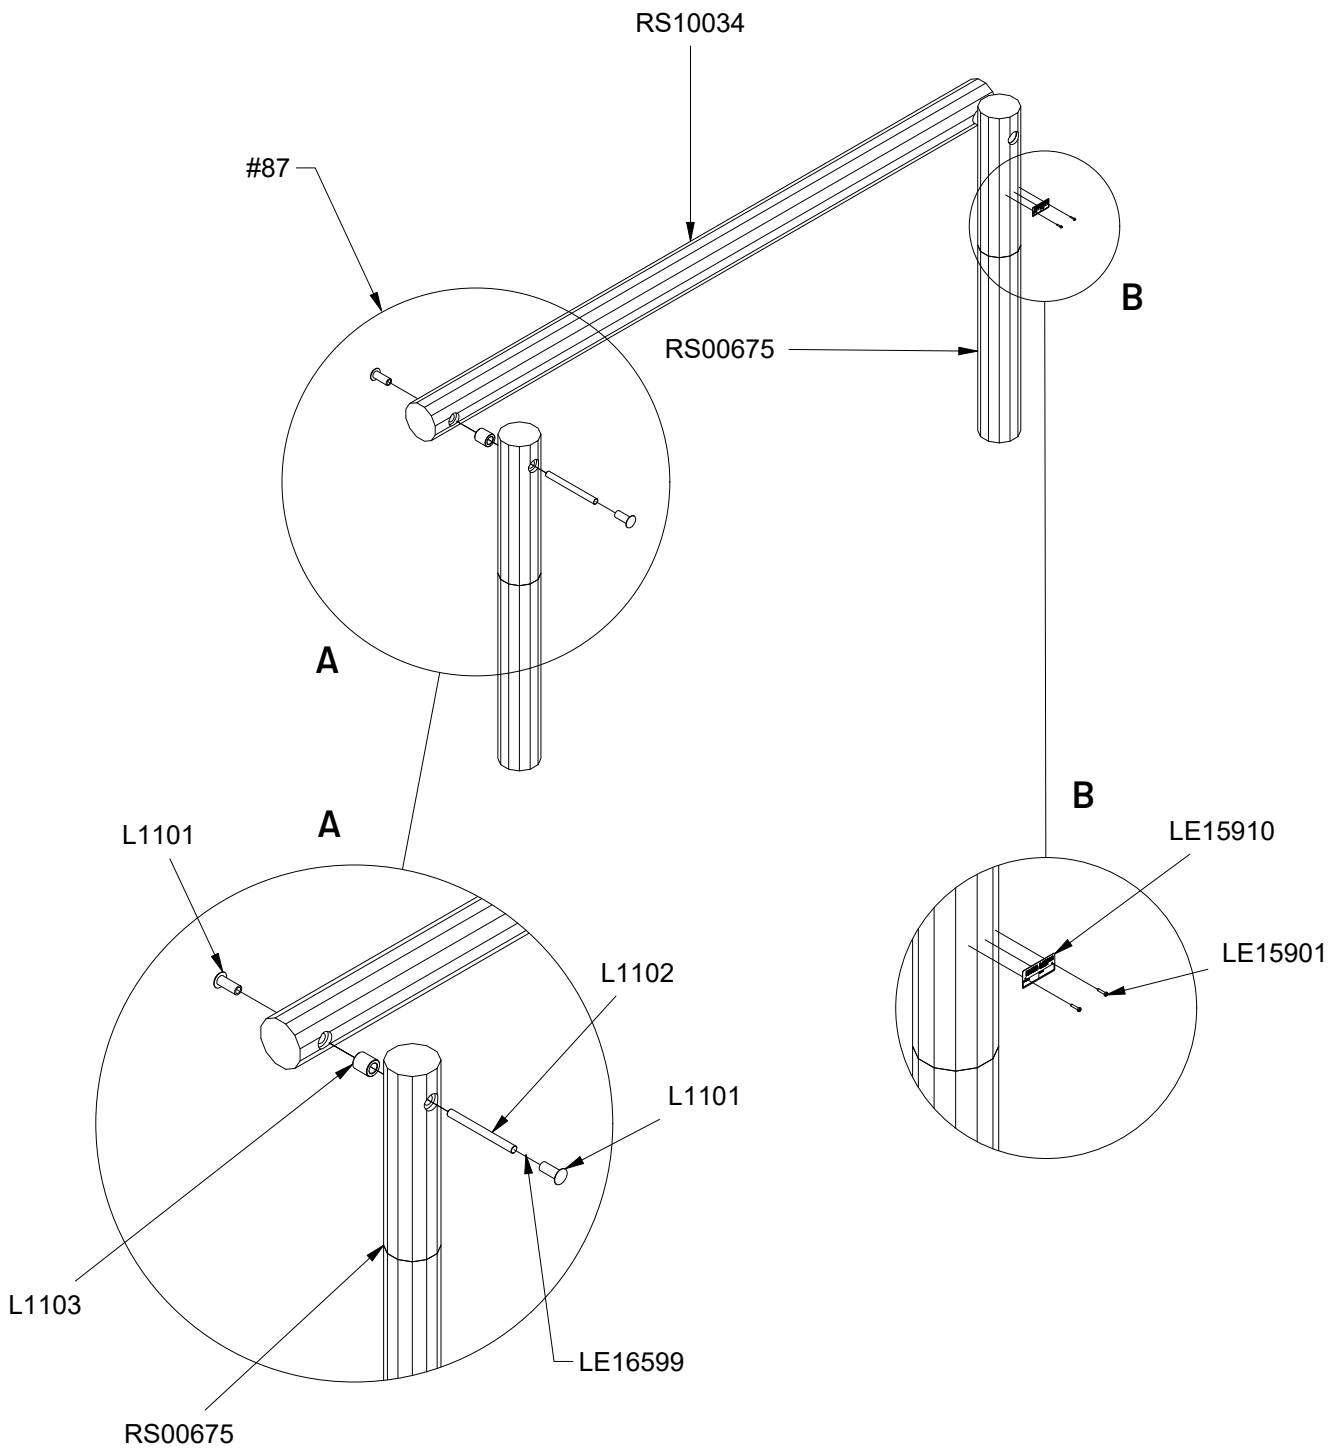

| Parts List | | |
|------------|---------|-----------------|
| QTY | PART NO | DESCRIP. |
| 2 | RS00675 | Ø100/120 |
| 1 | RS10034 | Ø100-120-2100mm |

Parts List

| QTY | PART NO | DESCRIP. |
|-----|---------|--------------------|
| 4 | L1101 | M16 sleeve nut |
| 2 | L1102 | M16 Threaded rod |
| 2 | L1103 | Ø37mm |
| 2 | LE15901 | 3x16, PH |
| 1 | LE15910 | Name tag |
| 1 | LE16320 | 6x50 Dh |
| 1 | LE16599 | Sealtite 970 1,5ml |
| 2 | RS00675 | Ø100/120 |
| 1 | RS10034 | Ø100-120-2100mm |

~0,304 m³

Ø11 x 210 cm

18,3 kg

| Parts List | | |
|------------|---------|-----------------|
| QTY | PART NO | DESCRIP. |
| 2 | RS10038 | Ø100-120-1050mm |
| 6 | RS10039 | Ø100-120-2100mm |

N3230U
N3230

| Parts List | | |
|------------|---------|-----------------|
| QTY | PART NO | DESCRIP. |
| 2 | LE15901 | 3x16, PH |
| 1 | LE15910 | Name tag |
| 2 | RS10038 | Ø100-120-1050mm |
| 6 | RS10039 | Ø100-120-2100mm |