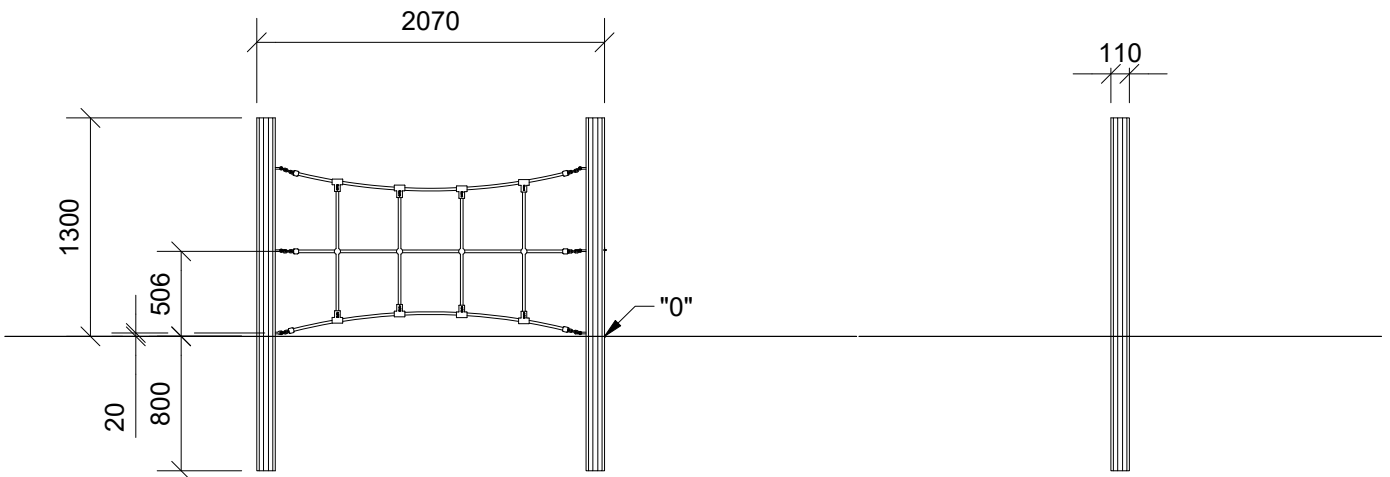

N3119U
N3119

2/5

2

1h

14 m²

5,1 x 3,1 x 1,3 m

~41 kg

~0,08 m³

Ø10/12x2100 cm

19 kg

NORNA PLAYGROUNDS A/S • Virkefeltet 1, DK-8740 Brædstrup • Phone +45 7575 4199 • mail@norna-playgrounds.com • norna-playgrounds.com

This drawing is the property of NORNA PLAYGROUNDS A/S and pursuant to current legislation may not be copied, transferred to or used by any third party. Should this drawing be used, a fee of 10% of the assumed contract price will be charged.