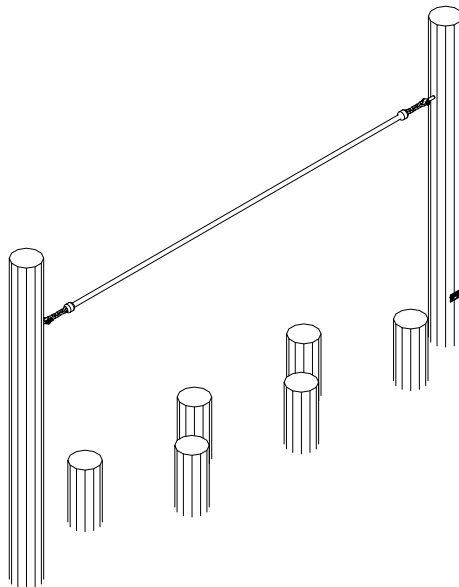

N3118U
N3118

1/5