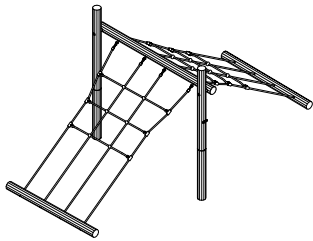

Parts List		
QTY	PART NO	DESCRIP.
1	D12123	Ø100-120mm, Assembled
4	L1101	M16 sleeve nut
2	L1102	M16 Threaded rod
2	L1103	Ø37mm
8	LE13100	Shackle
2	LE15901	3x16, PH
1	LE15910	Name tag
8	LE16192	5x80mm
8	LE16502	Spacer 6mm
2	LE16599	Sealtite 970 1,5ml
2	RS00639	Ø100-120
2	RS00640	Ø100-120
2	S22533	Taifun