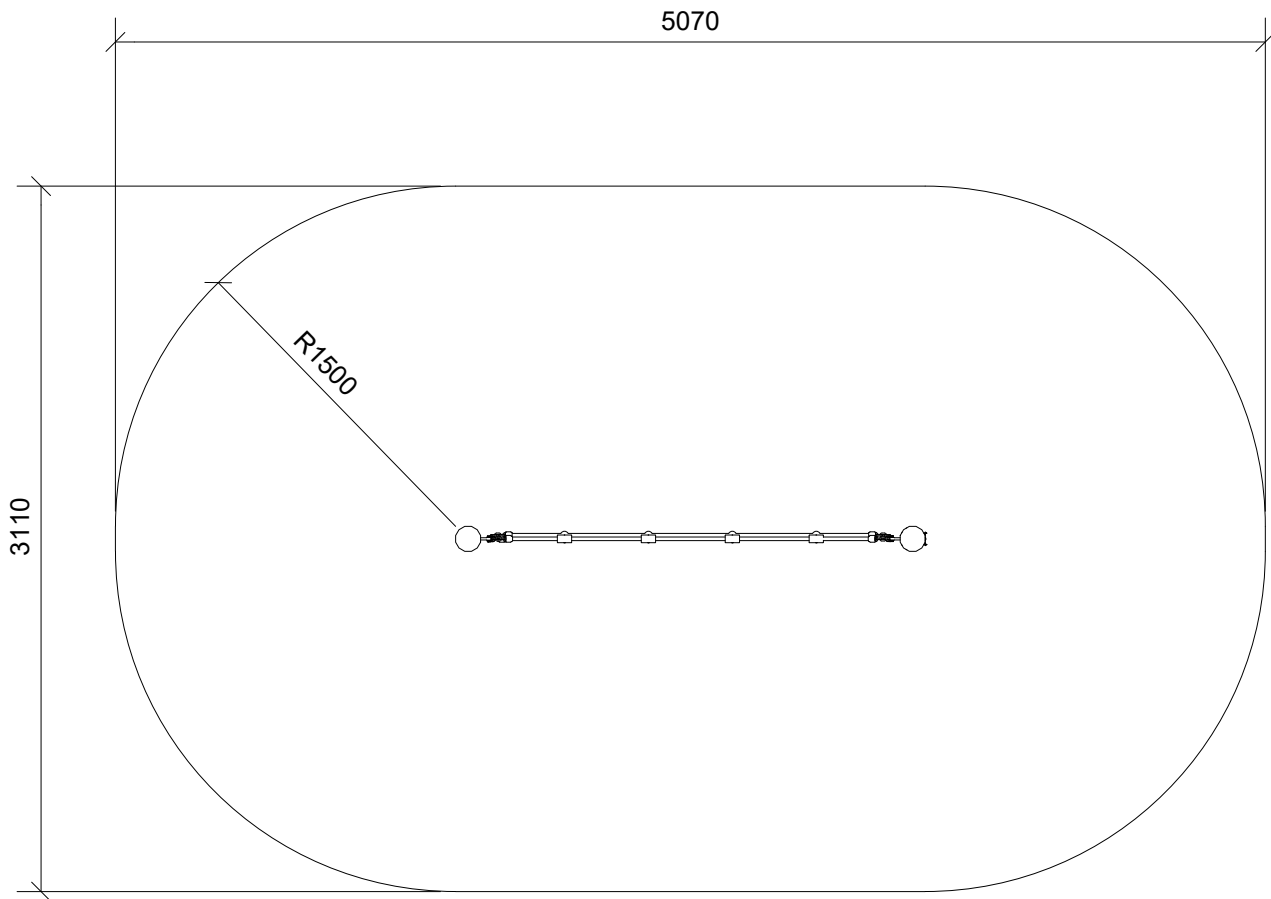

N3119U
N3119

2/5

2

1h

14 m²

5,1 x 3,1 x 1,3 m

~41 kg

~0,08 m³

Ø10/12x2100 cm

19 kg

NORNA PLAYGROUNDS A/S • Virkefeltet 1, DK-8740 Brædstrup • Phone +45 7575 4199 • mail@norna-playgrounds.com • norna-playgrounds.com

This drawing is the property of NORNA PLAYGROUNDS A/S and pursuant to current legislation may not be copied, transferred to or used by any third party. Should this drawing be used, a fee of 10% of the assumed contract price will be charged.