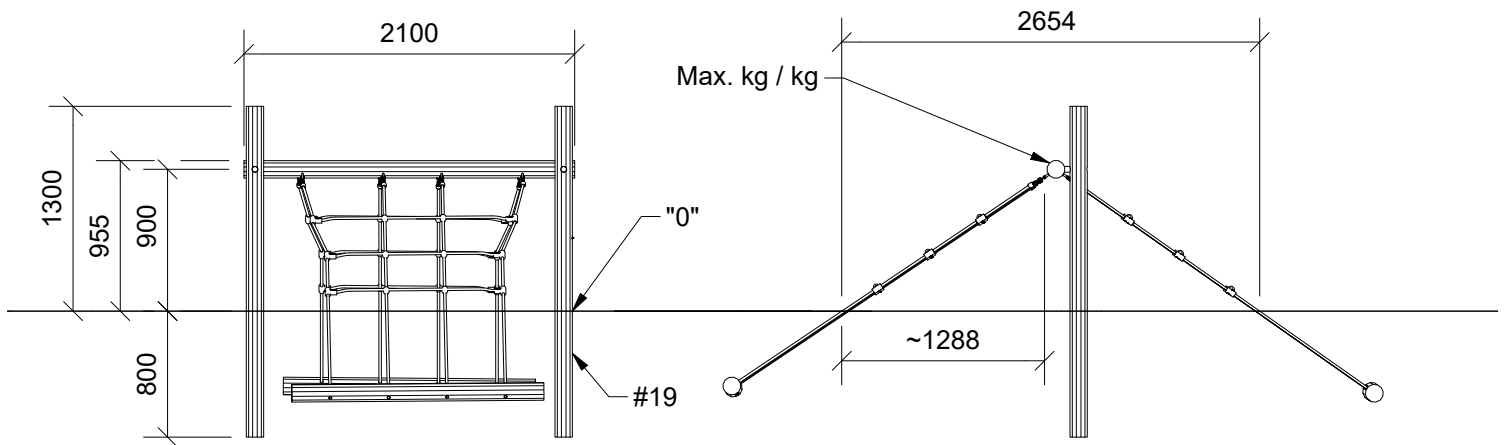

N3117U
N3117

2

3h

22,9 m²

5,6 x 5,1 x 1,3 m

~91 kg

~0,08 m³

Ø10/12 x 210 cm

19,4 kg