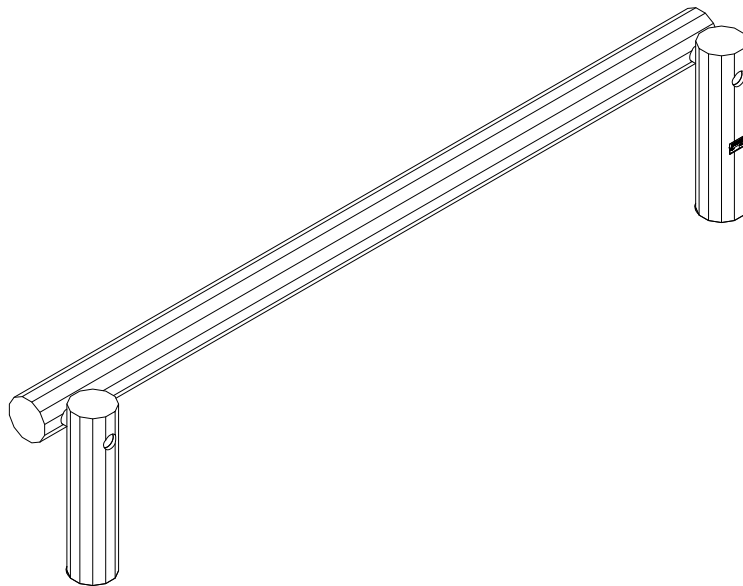

N3222U
N3222

1/5