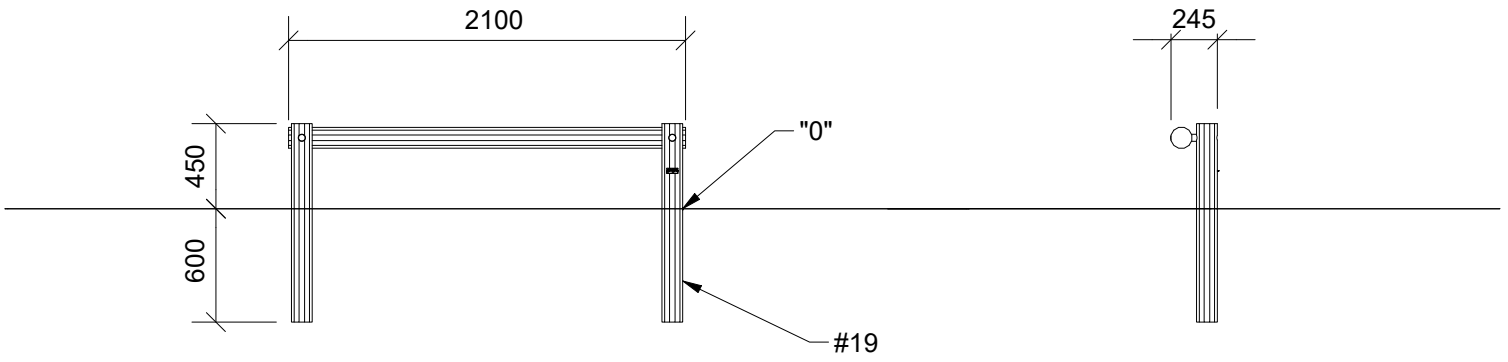

| Parts List | | |
|------------|---------|-----------------|
| QTY | PART NO | DESCRIP. |
| 2 | RS00675 | Ø100/120 |
| 1 | RS10034 | Ø100-120-2100mm |

Parts List

| QTY | PART NO | DESCRIP. |
|-----|---------|--------------------|
| 4 | L1101 | M16 sleeve nut |
| 2 | L1102 | M16 Threaded rod |
| 2 | L1103 | Ø37mm |
| 2 | LE15901 | 3x16, PH |
| 1 | LE15910 | Name tag |
| 1 | LE16320 | 6x50 Dh |
| 1 | LE16599 | Sealtite 970 1,5ml |
| 2 | RS00675 | Ø100/120 |
| 1 | RS10034 | Ø100-120-2100mm |