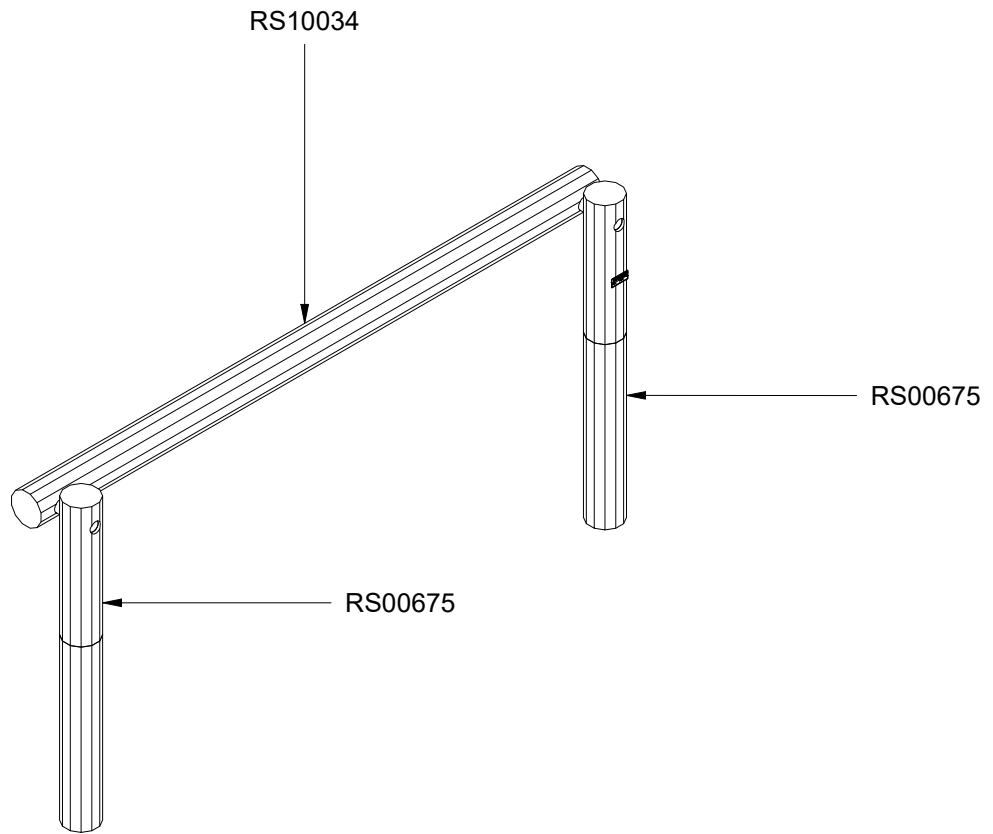

~38 kg

0,076 m³

Ø11 x 210 cm

18,6 kg

NORNA PLAYGROUNDS A/S • Virkefeltet 1, DK-8740 Brædstrup • Phone +45 7575 4199 • mail@norna-playgrounds.com • norna-playgrounds.com

This drawing is the property of NORNA PLAYGROUNDS A/S and pursuant to current legislation may not be copied, transferred to or used by any third party. Should this drawing be used, a fee of 10% of the assumed contract price will be charged.

| Parts List | | |
|------------|---------|-----------------|
| QTY | PART NO | DESCRIP. |
| 2 | RS00675 | Ø100/120 |
| 1 | RS10034 | Ø100-120-2100mm |

Parts List

| QTY | PART NO | DESCRIP. |
|-----|---------|--------------------|
| 4 | L1101 | M16 sleeve nut |
| 2 | L1102 | M16 Threaded rod |
| 2 | L1103 | Ø37mm |
| 2 | LE15901 | 3x16, PH |
| 1 | LE15910 | Name tag |
| 1 | LE16320 | 6x50 Dh |
| 1 | LE16599 | Sealtite 970 1,5ml |
| 2 | RS00675 | Ø100/120 |
| 1 | RS10034 | Ø100-120-2100mm |