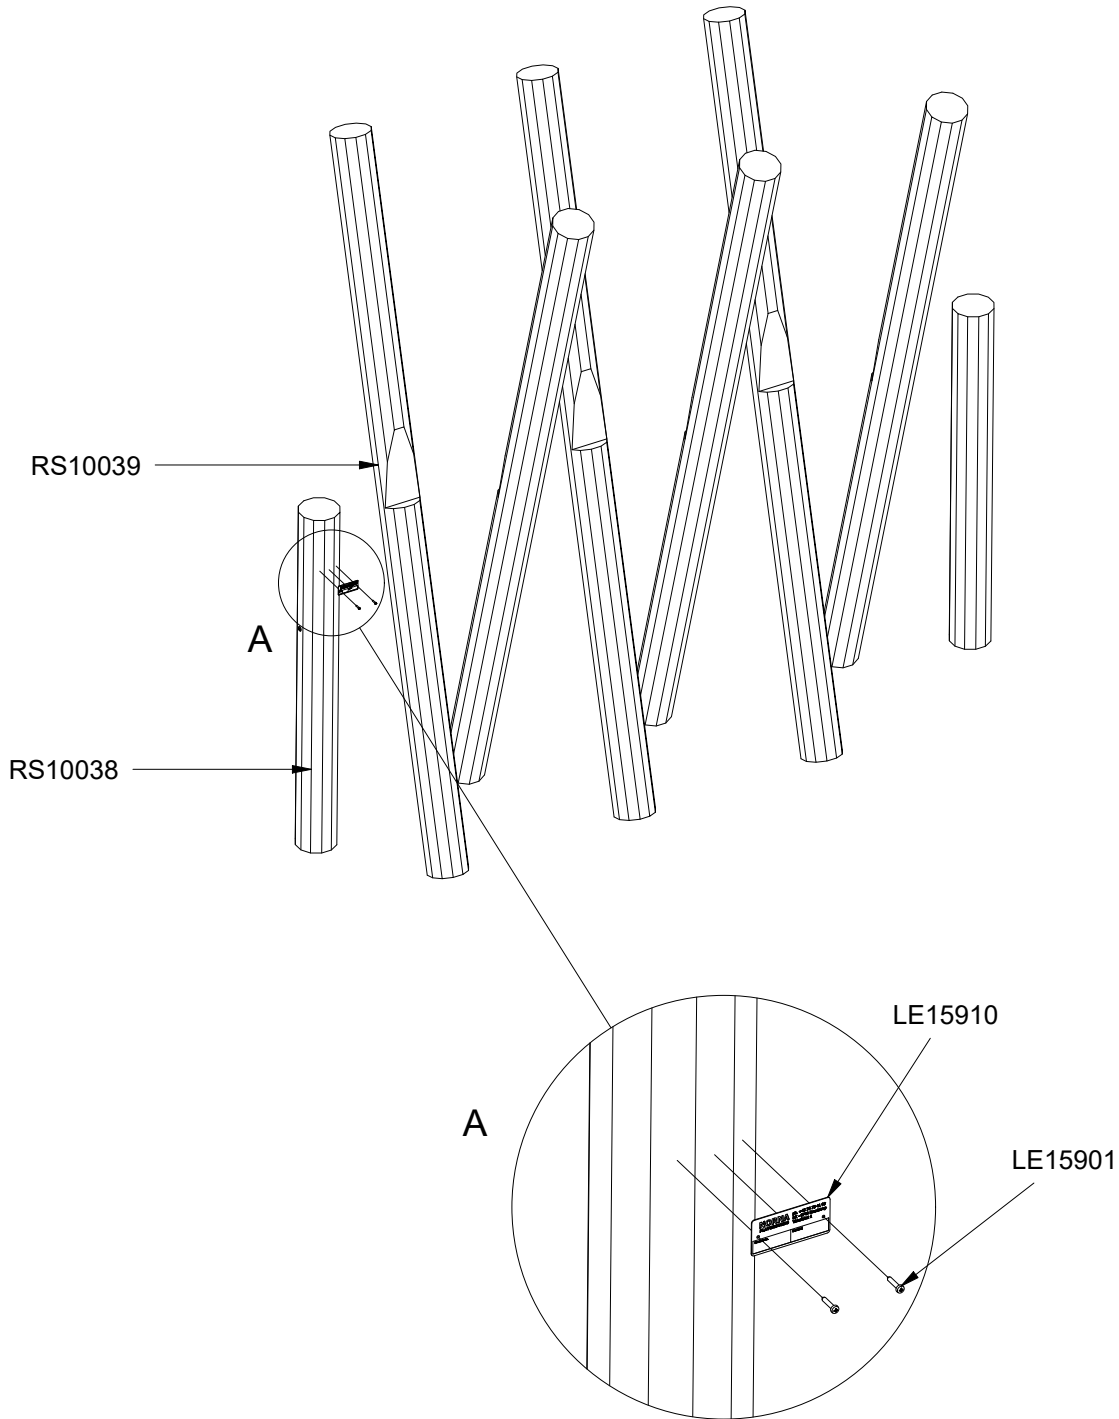

| Parts List | | |
|------------|---------|-----------------|
| QTY | PART NO | DESCRIP. |
| 2 | RS00675 | Ø100/120 |
| 1 | RS10034 | Ø100-120-2100mm |

Parts List

| QTY | PART NO | DESCRIP. |
|-----|---------|--------------------|
| 4 | L1101 | M16 sleeve nut |
| 2 | L1102 | M16 Threaded rod |
| 2 | L1103 | Ø37mm |
| 2 | LE15901 | 3x16, PH |
| 1 | LE15910 | Name tag |
| 1 | LE16320 | 6x50 Dh |
| 1 | LE16599 | Sealtite 970 1,5ml |
| 2 | RS00675 | Ø100/120 |
| 1 | RS10034 | Ø100-120-2100mm |

~0,304 m³

Ø11 x 210 cm

18,3 kg

| Parts List | | |
|------------|---------|-----------------|
| QTY | PART NO | DESCRIP. |
| 2 | RS10038 | Ø100-120-1050mm |
| 6 | RS10039 | Ø100-120-2100mm |

N3230U
N3230

| Parts List | | |
|------------|---------|-----------------|
| QTY | PART NO | DESCRIP. |
| 2 | LE15901 | 3x16, PH |
| 1 | LE15910 | Name tag |
| 2 | RS10038 | Ø100-120-1050mm |
| 6 | RS10039 | Ø100-120-2100mm |