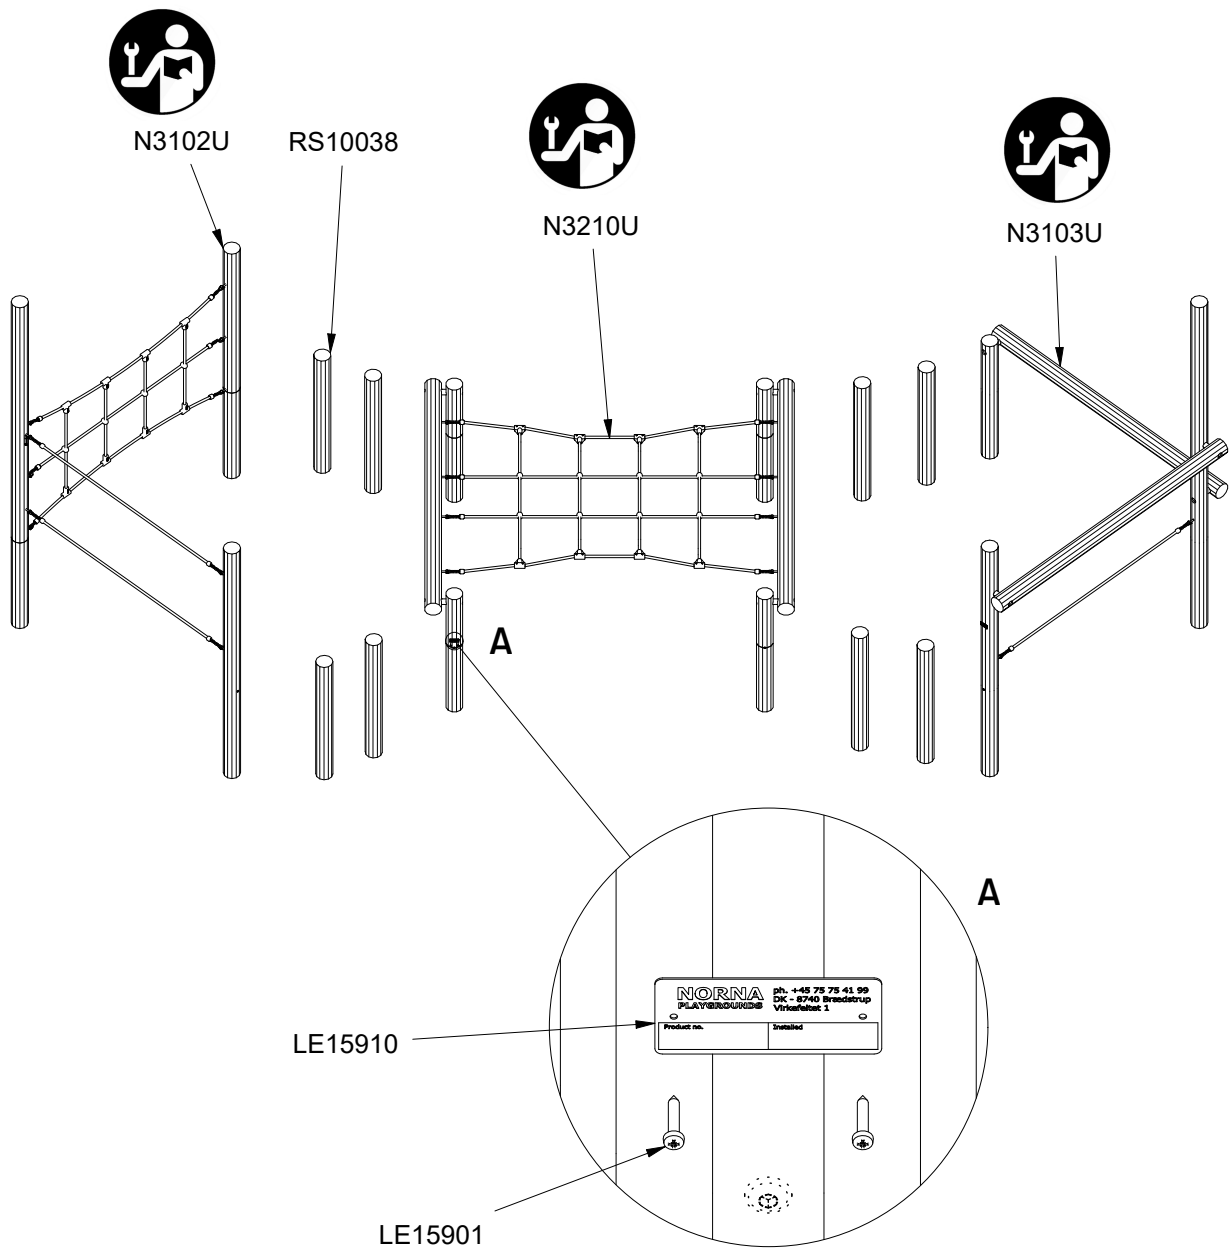

~0,76 m³

Ø10/12 x 300 cm

26 kg

Parts List	
QTY	PART NO
1	N3102U
1	N3103U
1	N3210U
8	RS10038
2	P2012
2	S4218

N9034U
N9034

Parts List		
QTY	PART NO	DESCRIP.
6	L1011	CL204
6	L1014	8x50mm
6	L1016	Ø5x1000mm
12	L1018	4,0x35 mm
2	LE15901	3x16, PH
1	LE15910	Name tag
1	N9033U	-
1	N3102U	-
1	N3103U	-
1	N3210U	-
8	RS10038	Ø100-120-1050mm
2	P2012	Ø10/12
2	S4218	3600x3600x3600mm

>C25

Ø10/12 x 300 cm

27 kg

Parts List	
QTY	PART NO
1	N3102U
1	N3103U
1	N3210U
8	RS10038

N9033U
N9033

Parts List	
QTY	PART NO
1	N3210U
1	N3102U
1	N3103U
2	LE15901
1	LE15910
8	RS10038

N3210U
N3210

1/5

Ø10/12 x 210 cm

19 kg

Parts List

QTY	PART NO	DESCRIP.
1	S22532	Taifun
4	RS00675	Ø100/120
2	D12158	Ø100-120mm, Assembled

N3210U
N3210

Parts List

QTY	PART NO	DESCRIP.
2	D12158	Ø100-120mm, Assembled
8	L1101	M16 sleeve nut
4	L1102	M16 Threaded rod
4	L1103	Ø37mm
8	LE13100	Shackle
2	LE15901	3x16, PH
1	LE15910	Name tag
8	LE16502	Spacer 6mm
3	LE16599	Sealtite 970 1,5ml
4	RS00675	Ø100/120
1	S22532	Taifun

~0,11 m³

Ø10/12 x 300 cm

27 kg

Parts List

QTY	PART NO	DESCRIP.
1	D12177	Ø100-120-2100mm
1	D12178	Ø10/12
1	RS00708	Ø10/12
1	RS00709	Ø100-120-2100mm
1	RS00711	Ø10/12
1	TV00015	Taifun

Parts List		
QTY	PART NO	DESCRIP.
1	D12177	Ø100-120-2100mm
1	D12178	Ø10/12
8	L1101	M16 sleeve nut
4	L1102	M16 Threaded rod
4	L1103	Ø37mm
2	LE13100	Shackle
2	LE15901	3x16, PH
1	LE15910	Name tag
2	LE16502	Spacer 6mm
2	LE16599	Sealtite 970 1,5ml
1	RS00708	Ø10/12
1	RS00709	Ø100-120-2100mm
1	RS00711	Ø10/12
1	TV00015	Taifun