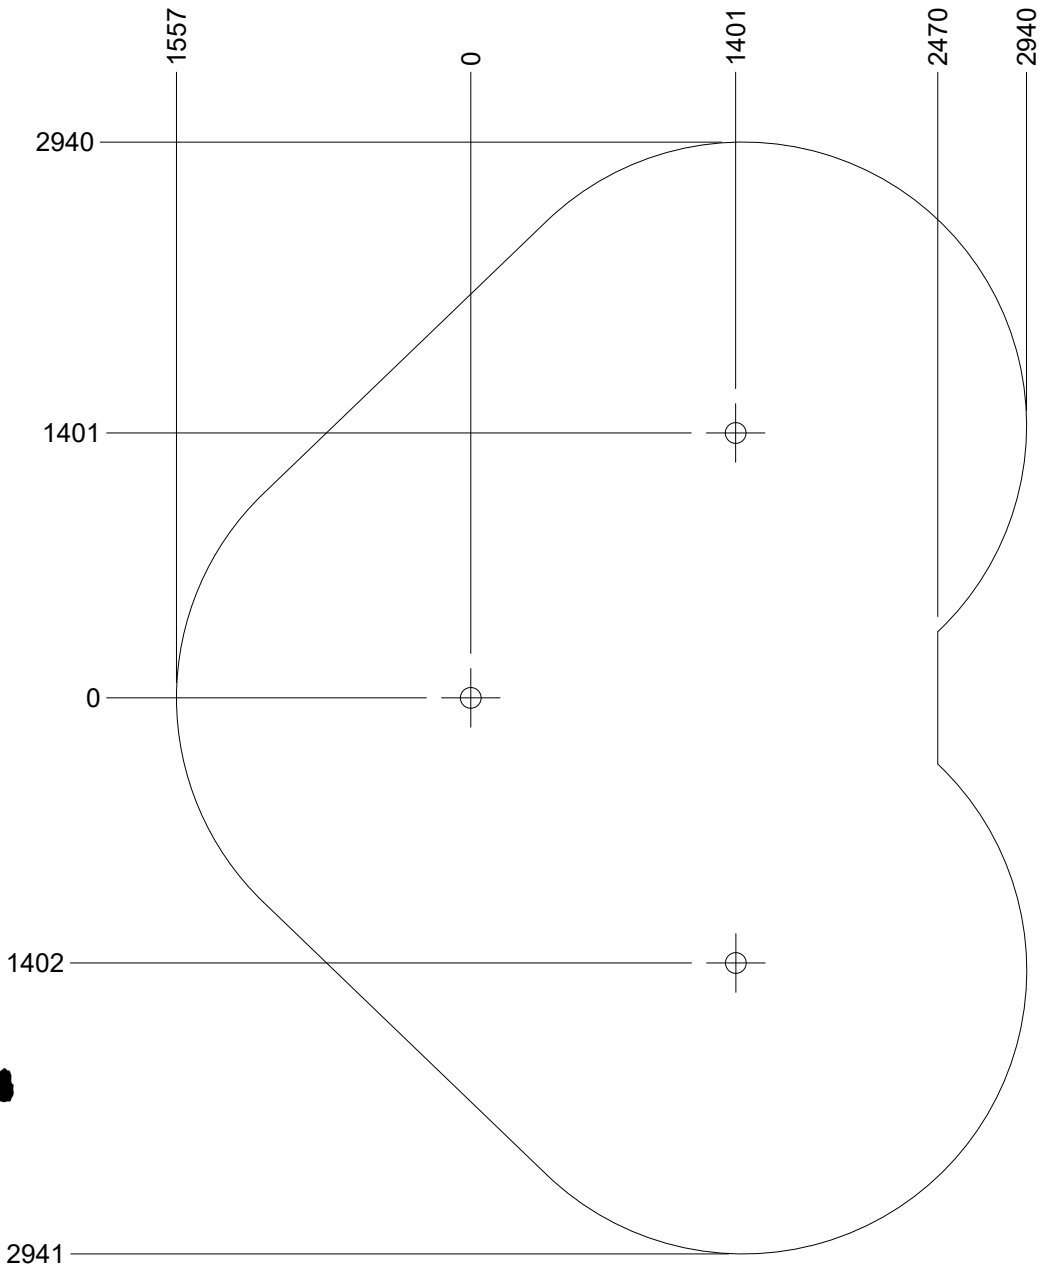

N9034U
N9034

1/5

N9034U
N9034

2

9h

60 m²

11 x 7,6 x 2,2 m

~405 kg

~0,76 m³

Ø10/12 x 300 cm

26 kg

Parts List	
QTY	PART NO
1	N3102U
1	N3103U
1	N3210U
8	RS10038
2	P2012
2	S4218

N9034U
N9034

Parts List		
QTY	PART NO	DESCRIP.
6	L1011	CL204
6	L1014	8x50mm
6	L1016	Ø5x1000mm
12	L1018	4,0x35 mm
2	LE15901	3x16, PH
1	LE15910	Name tag
1	N9033U	-
1	N3102U	-
1	N3103U	-
1	N3210U	-
8	RS10038	Ø100-120-1050mm
2	P2012	Ø10/12
2	S4218	3600x3600x3600mm

~0,11 m³

Ø10/12 x 300 cm

27 kg

Parts List

QTY	PART NO	DESCRIP.
1	D12177	Ø100-120-2100mm
1	D12178	Ø10/12
1	RS00708	Ø10/12
1	RS00709	Ø100-120-2100mm
1	RS00711	Ø10/12
1	TV00015	Taifun

Parts List		
QTY	PART NO	DESCRIP.
1	D12177	Ø100-120-2100mm
1	D12178	Ø10/12
8	L1101	M16 sleeve nut
4	L1102	M16 Threaded rod
4	L1103	Ø37mm
2	LE13100	Shackle
2	LE15901	3x16, PH
1	LE15910	Name tag
2	LE16502	Spacer 6mm
2	LE16599	Sealtite 970 1,5ml
1	RS00708	Ø10/12
1	RS00709	Ø100-120-2100mm
1	RS00711	Ø10/12
1	TV00015	Taifun

>C25

Ø10/12 x 300 cm

27 kg

Parts List		
QTY	PART NO	DESCRIP.
1	D12174	Ø10/12, Assembled
1	D12175	Ø10/12, Assembled
1	D12176	Ø10/12, Assembled
1	S22534	Taifun
2	TV00015	Taifun

N3102U
N3102

Parts List

QTY	PART NO	DESCRIP.
1	D12174	Ø10/12, Assembled
1	D12175	Ø10/12, Assembled
1	D12176	Ø10/12, Assembled
10	LE13100	Shackle
2	LE15901	3x16, PH
1	LE15910	Name tag
10	LE16502	Spacer 6mm
1	LE16599	Sealtite 970 1,5ml
1	S22534	Taifun
2	TV00015	Taifun