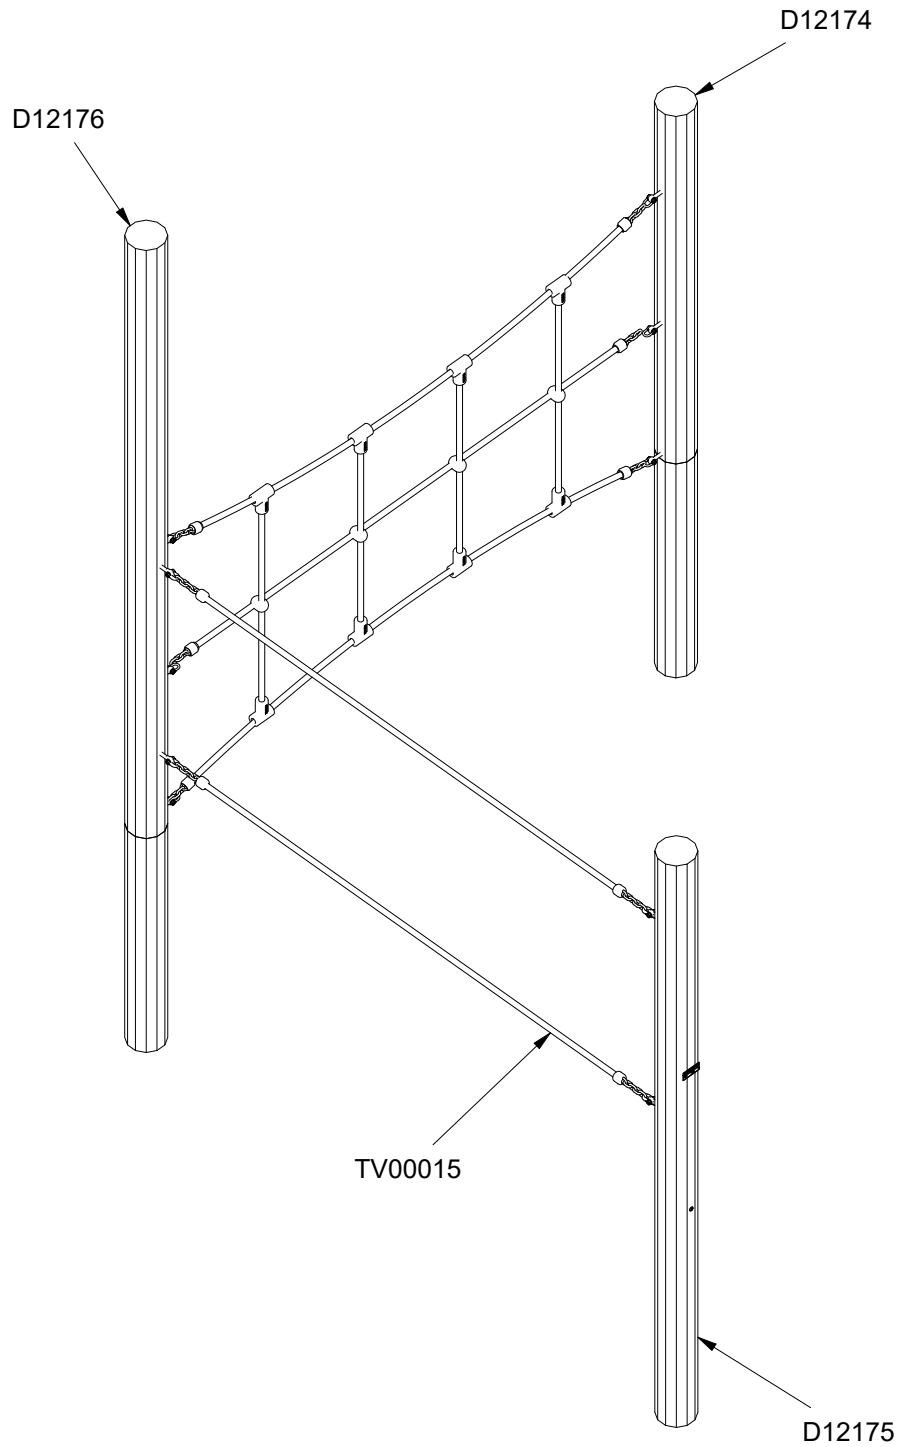

~0,76 m³

Ø10/12 x 300 cm

26 kg

Parts List	
QTY	PART NO
1	N3102U
1	N3103U
1	N3210U
8	RS10038
2	P2012
2	S4218

N9034U
N9034

Parts List		
QTY	PART NO	DESCRIP.
6	L1011	CL204
6	L1014	8x50mm
6	L1016	Ø5x1000mm
12	L1018	4,0x35 mm
2	LE15901	3x16, PH
1	LE15910	Name tag
1	N9033U	-
1	N3102U	-
1	N3103U	-
1	N3210U	-
8	RS10038	Ø100-120-1050mm
2	P2012	Ø10/12
2	S4218	3600x3600x3600mm

Ø10/12 x 210 cm

19 kg

Parts List

QTY	PART NO	DESCRIP.
1	S22532	Taifun
4	RS00675	Ø100/120
2	D12158	Ø100-120mm, Assembled

N3210U
N3210

Parts List

QTY	PART NO	DESCRIP.
2	D12158	Ø100-120mm, Assembled
8	L1101	M16 sleeve nut
4	L1102	M16 Threaded rod
4	L1103	Ø37mm
8	LE13100	Shackle
2	LE15901	3x16, PH
1	LE15910	Name tag
8	LE16502	Spacer 6mm
3	LE16599	Sealtite 970 1,5ml
4	RS00675	Ø100/120
1	S22532	Taifun

~0,11 m³

Ø10/12 x 300 cm

27 kg

Parts List

QTY	PART NO	DESCRIP.
1	D12177	Ø100-120-2100mm
1	D12178	Ø10/12
1	RS00708	Ø10/12
1	RS00709	Ø100-120-2100mm
1	RS00711	Ø10/12
1	TV00015	Taifun

Parts List		
QTY	PART NO	DESCRIP.
1	D12177	Ø100-120-2100mm
1	D12178	Ø10/12
8	L1101	M16 sleeve nut
4	L1102	M16 Threaded rod
4	L1103	Ø37mm
2	LE13100	Shackle
2	LE15901	3x16, PH
1	LE15910	Name tag
2	LE16502	Spacer 6mm
2	LE16599	Sealtite 970 1,5ml
1	RS00708	Ø10/12
1	RS00709	Ø100-120-2100mm
1	RS00711	Ø10/12
1	TV00015	Taifun

>C25

Ø10/12 x 300 cm

27 kg

Parts List		
QTY	PART NO	DESCRIP.
1	D12174	Ø10/12, Assembled
1	D12175	Ø10/12, Assembled
1	D12176	Ø10/12, Assembled
1	S22534	Taifun
2	TV00015	Taifun

N3102U
N3102

Parts List

QTY	PART NO	DESCRIP.
1	D12174	Ø10/12, Assembled
1	D12175	Ø10/12, Assembled
1	D12176	Ø10/12, Assembled
10	LE13100	Shackle
2	LE15901	3x16, PH
1	LE15910	Name tag
10	LE16502	Spacer 6mm
1	LE16599	Sealtite 970 1,5ml
1	S22534	Taifun
2	TV00015	Taifun