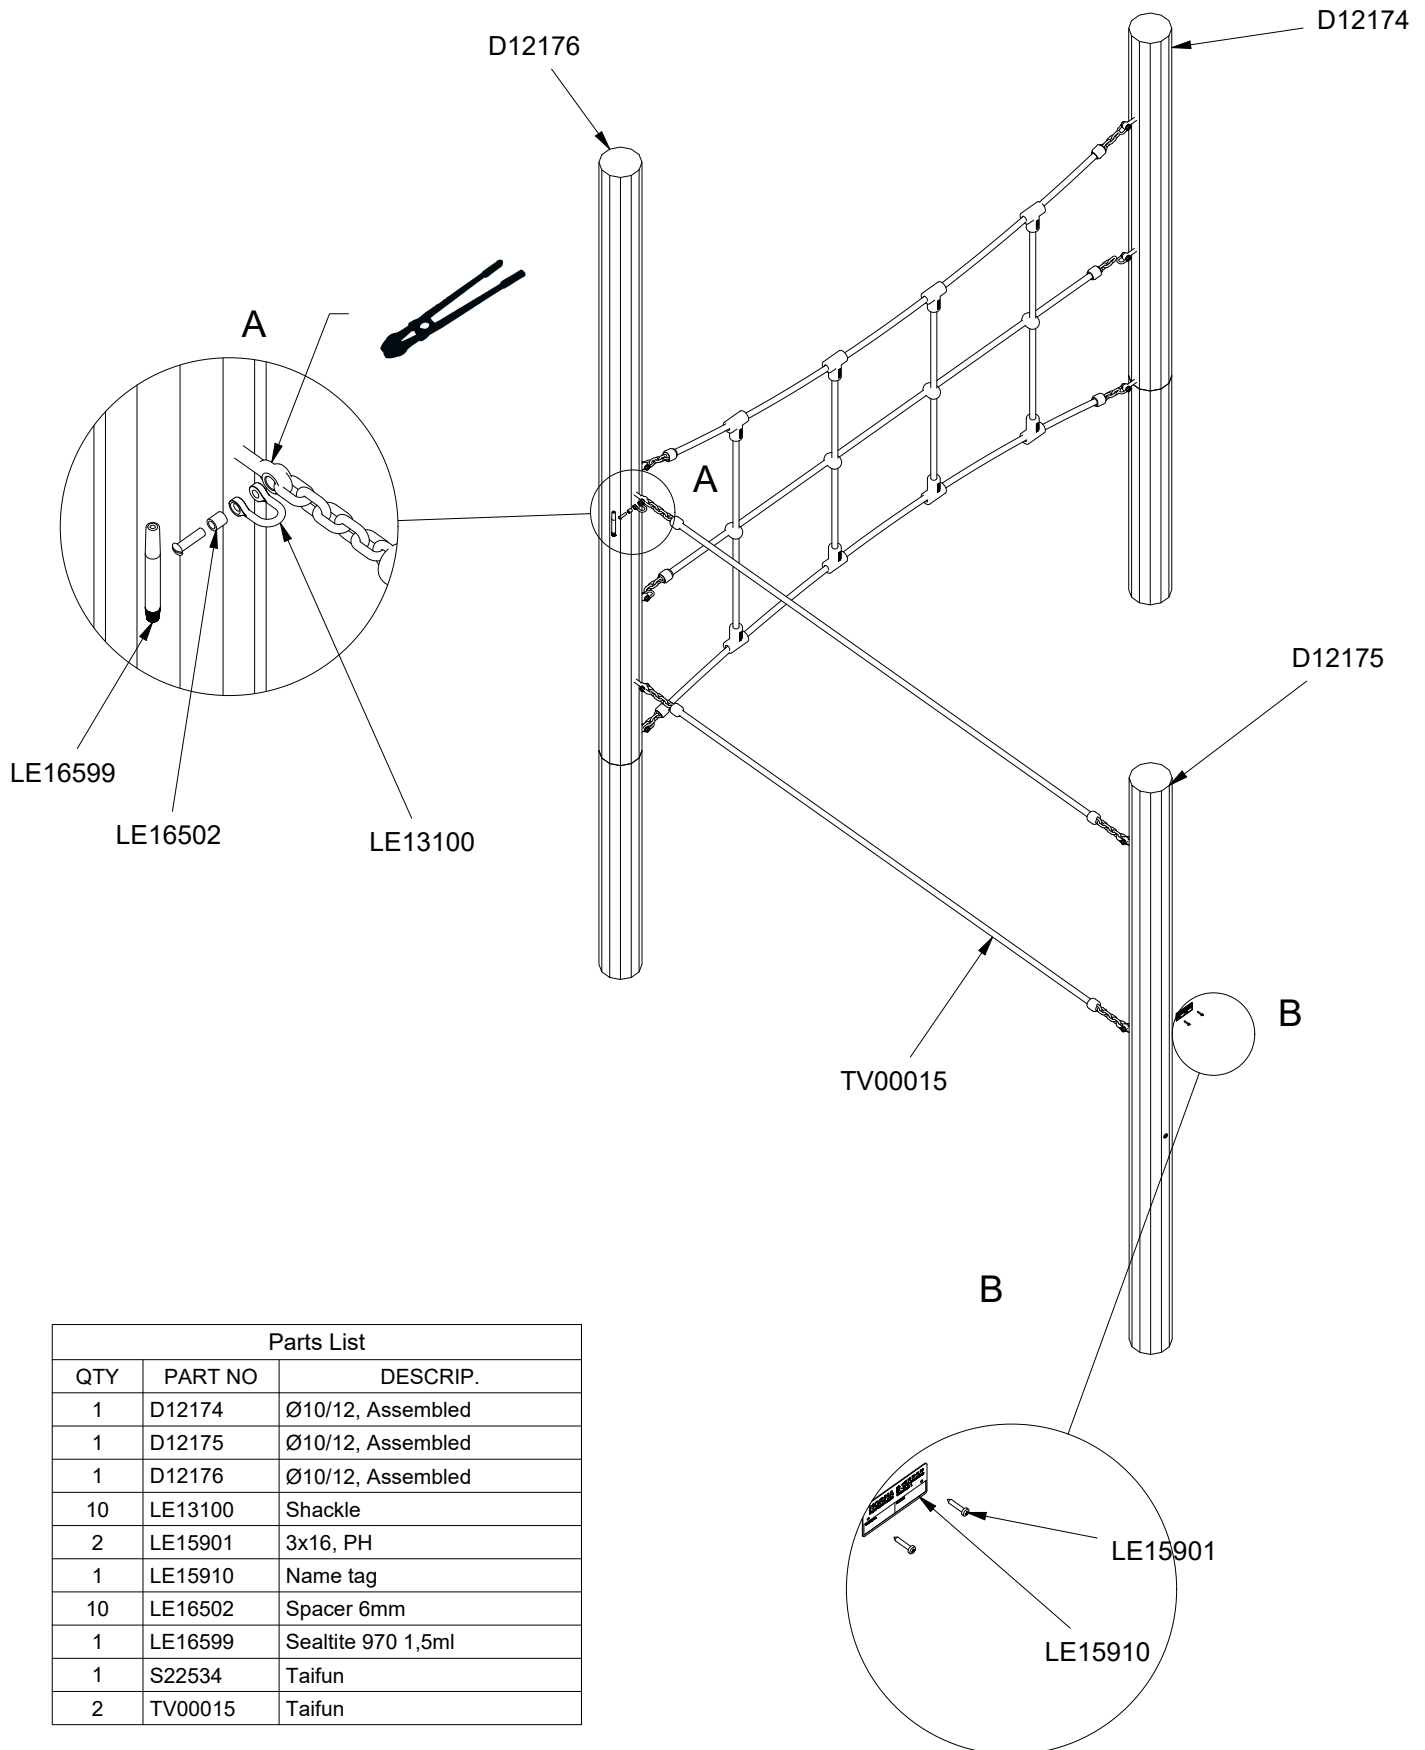

~0,76 m³

Ø10/12 x 300 cm

26 kg

Parts List	
QTY	PART NO
1	N3102U
1	N3103U
1	N3210U
8	RS10038
2	P2012
2	S4218

N9034U
N9034

Parts List		
QTY	PART NO	DESCRIP.
6	L1011	CL204
6	L1014	8x50mm
6	L1016	Ø5x1000mm
12	L1018	4,0x35 mm
2	LE15901	3x16, PH
1	LE15910	Name tag
1	N9033U	-
1	N3102U	-
1	N3103U	-
1	N3210U	-
8	RS10038	Ø100-120-1050mm
2	P2012	Ø10/12
2	S4218	3600x3600x3600mm

Ø10/12 x 210 cm

19 kg

Parts List

QTY	PART NO	DESCRIP.
1	S22532	Taifun
4	RS00675	Ø100/120
2	D12158	Ø100-120mm, Assembled

N3210U
N3210

Parts List

QTY	PART NO	DESCRIP.
2	D12158	Ø100-120mm, Assembled
8	L1101	M16 sleeve nut
4	L1102	M16 Threaded rod
4	L1103	Ø37mm
8	LE13100	Shackle
2	LE15901	3x16, PH
1	LE15910	Name tag
8	LE16502	Spacer 6mm
3	LE16599	Sealtite 970 1,5ml
4	RS00675	Ø100/120
1	S22532	Taifun

~0,11 m³

Ø10/12 x 300 cm

27 kg

Parts List

QTY	PART NO	DESCRIP.
1	D12177	Ø100-120-2100mm
1	D12178	Ø10/12
1	RS00708	Ø10/12
1	RS00709	Ø100-120-2100mm
1	RS00711	Ø10/12
1	TV00015	Taifun

Parts List		
QTY	PART NO	DESCRIP.
1	D12177	Ø100-120-2100mm
1	D12178	Ø10/12
8	L1101	M16 sleeve nut
4	L1102	M16 Threaded rod
4	L1103	Ø37mm
2	LE13100	Shackle
2	LE15901	3x16, PH
1	LE15910	Name tag
2	LE16502	Spacer 6mm
2	LE16599	Sealtite 970 1,5ml
1	RS00708	Ø10/12
1	RS00709	Ø100-120-2100mm
1	RS00711	Ø10/12
1	TV00015	Taifun

>C25

Ø10/12 x 300 cm

27 kg

Parts List		
QTY	PART NO	DESCRIP.
1	D12174	Ø10/12, Assembled
1	D12175	Ø10/12, Assembled
1	D12176	Ø10/12, Assembled
1	S22534	Taifun
2	TV00015	Taifun

N3102U
N3102

Parts List

QTY	PART NO	DESCRIP.
1	D12174	Ø10/12, Assembled
1	D12175	Ø10/12, Assembled
1	D12176	Ø10/12, Assembled
10	LE13100	Shackle
2	LE15901	3x16, PH
1	LE15910	Name tag
10	LE16502	Spacer 6mm
1	LE16599	Sealtite 970 1,5ml
1	S22534	Taifun
2	TV00015	Taifun