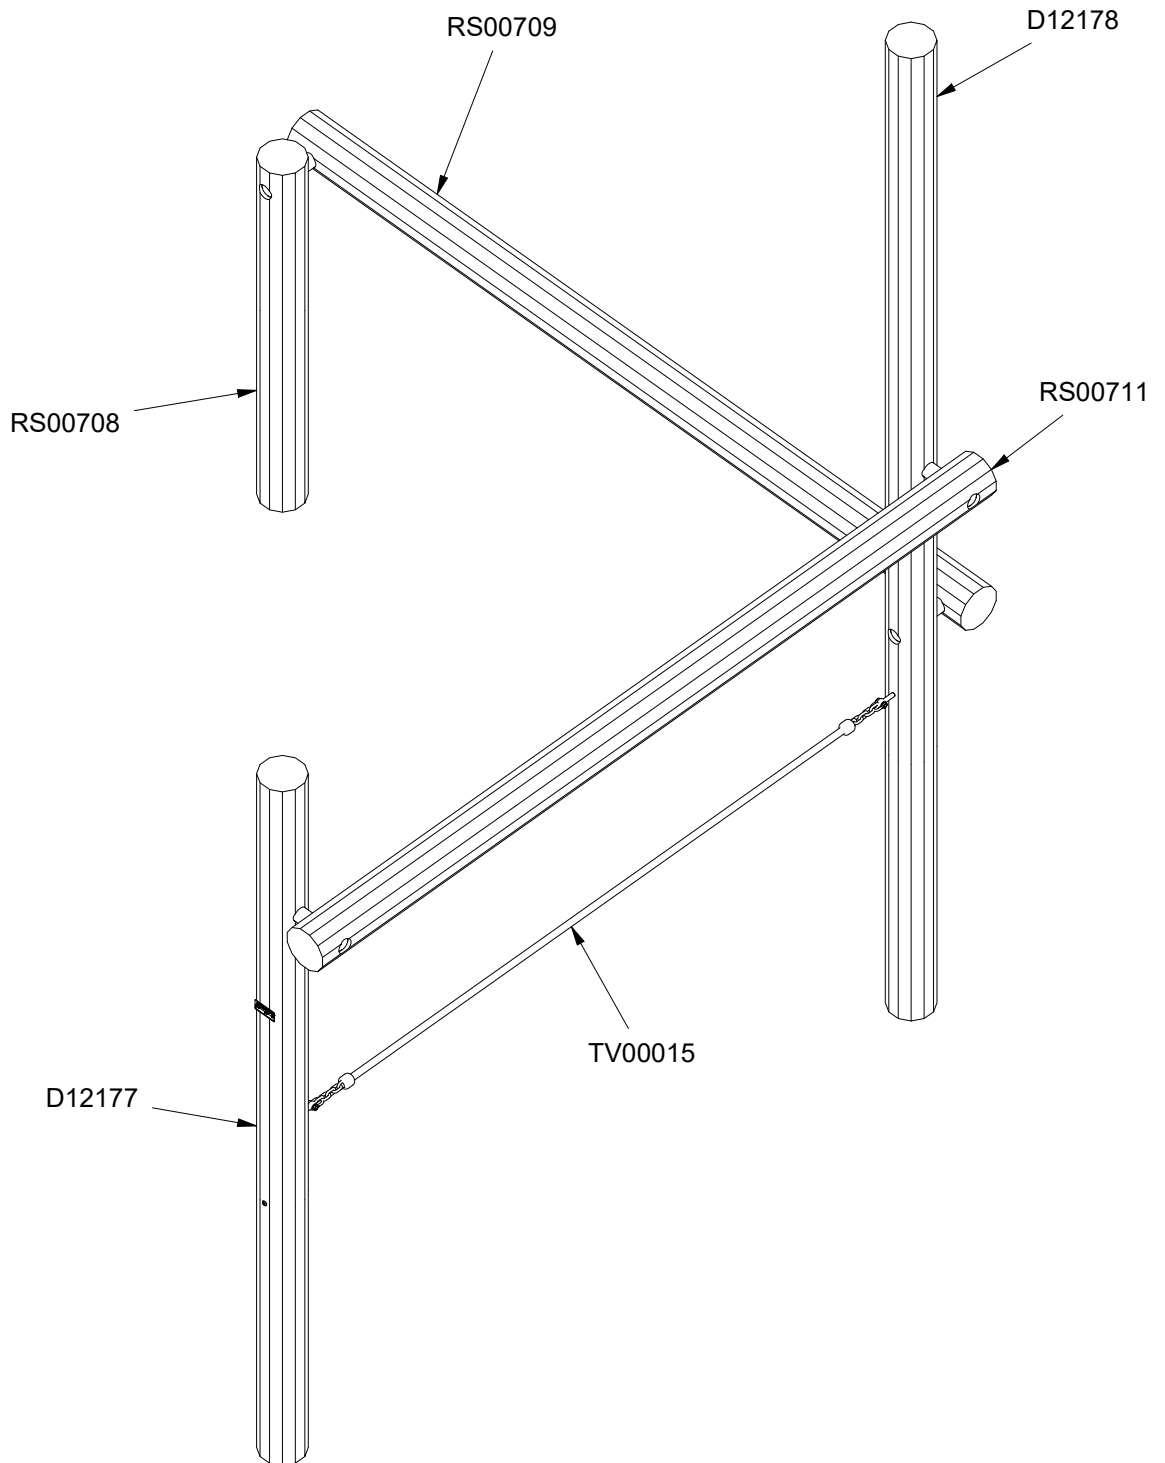

~0,76 m³

Ø10/12 x 300 cm

26 kg

Parts List	
QTY	PART NO
1	N3102U
1	N3103U
1	N3210U
8	RS10038
2	P2012
2	S4218

N9034U
N9034

Parts List		
QTY	PART NO	DESCRIP.
6	L1011	CL204
6	L1014	8x50mm
6	L1016	Ø5x1000mm
12	L1018	4,0x35 mm
2	LE15901	3x16, PH
1	LE15910	Name tag
1	N9033U	-
1	N3102U	-
1	N3103U	-
1	N3210U	-
8	RS10038	Ø100-120-1050mm
2	P2012	Ø10/12
2	S4218	3600x3600x3600mm

>C25

Ø10/12 x 300 cm

27 kg

Parts List	
QTY	PART NO
1	N3102U
1	N3103U
1	N3210U
8	RS10038

N9033U
N9033

Parts List	
QTY	PART NO
1	N3210U
1	N3102U
1	N3103U
2	LE15901
1	LE15910
8	RS10038

N3210U
N3210

1/5

Ø10/12 x 210 cm

19 kg

Parts List

QTY	PART NO	DESCRIP.
1	S22532	Taifun
4	RS00675	Ø100/120
2	D12158	Ø100-120mm, Assembled

N3210U
N3210

Parts List

QTY	PART NO	DESCRIP.
2	D12158	Ø100-120mm, Assembled
8	L1101	M16 sleeve nut
4	L1102	M16 Threaded rod
4	L1103	Ø37mm
8	LE13100	Shackle
2	LE15901	3x16, PH
1	LE15910	Name tag
8	LE16502	Spacer 6mm
3	LE16599	Sealtite 970 1,5ml
4	RS00675	Ø100/120
1	S22532	Taifun

~0,11 m³

Ø10/12 x 300 cm

27 kg

Parts List

QTY	PART NO	DESCRIP.
1	D12177	Ø100-120-2100mm
1	D12178	Ø10/12
1	RS00708	Ø10/12
1	RS00709	Ø100-120-2100mm
1	RS00711	Ø10/12
1	TV00015	Taifun

Parts List		
QTY	PART NO	DESCRIP.
1	D12177	Ø100-120-2100mm
1	D12178	Ø10/12
8	L1101	M16 sleeve nut
4	L1102	M16 Threaded rod
4	L1103	Ø37mm
2	LE13100	Shackle
2	LE15901	3x16, PH
1	LE15910	Name tag
2	LE16502	Spacer 6mm
2	LE16599	Sealtite 970 1,5ml
1	RS00708	Ø10/12
1	RS00709	Ø100-120-2100mm
1	RS00711	Ø10/12
1	TV00015	Taifun