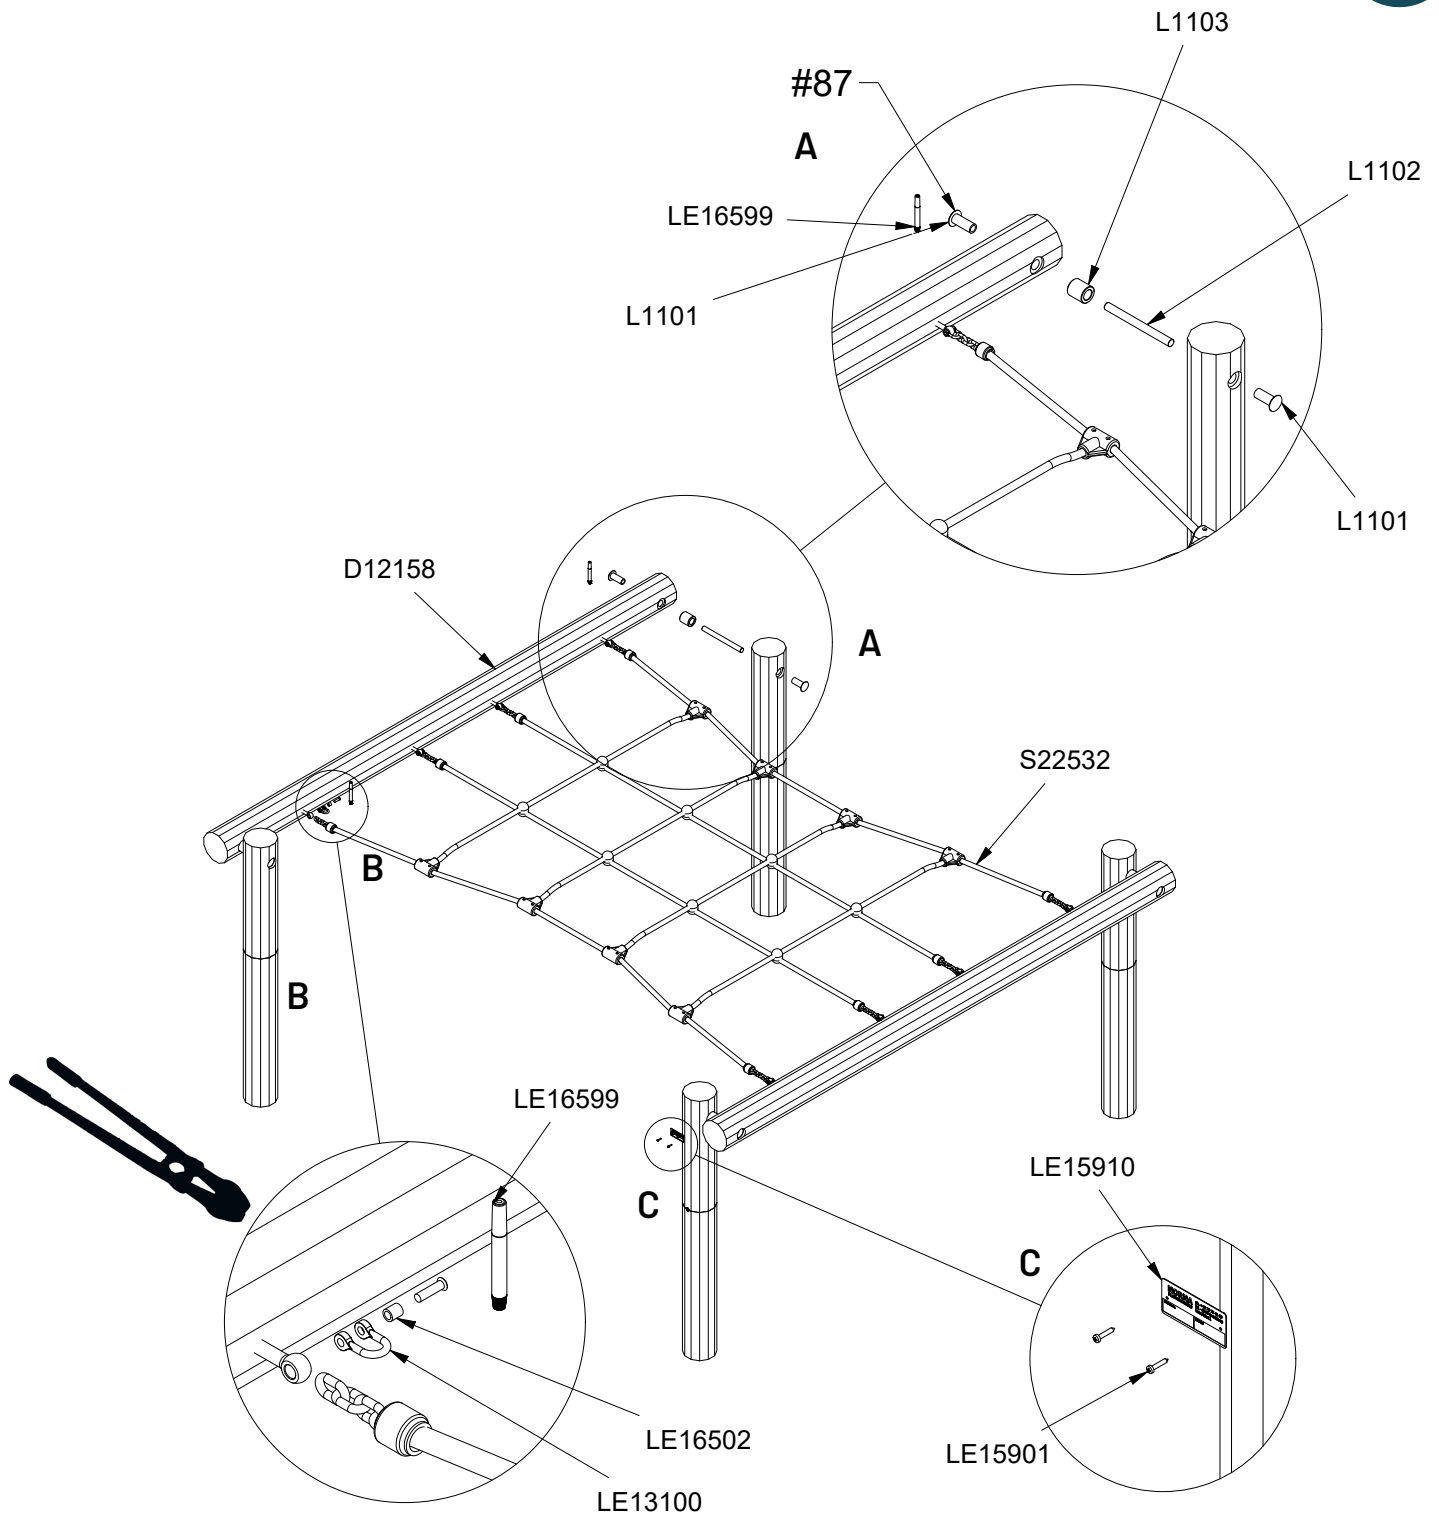

~0,76 m³

Ø10/12 x 300 cm

26 kg

Parts List	
QTY	PART NO
1	N3102U
1	N3103U
1	N3210U
8	RS10038
2	P2012
2	S4218

N9034U
N9034

Parts List		
QTY	PART NO	DESCRIP.
6	L1011	CL204
6	L1014	8x50mm
6	L1016	Ø5x1000mm
12	L1018	4,0x35 mm
2	LE15901	3x16, PH
1	LE15910	Name tag
1	N9033U	-
1	N3102U	-
1	N3103U	-
1	N3210U	-
8	RS10038	Ø100-120-1050mm
2	P2012	Ø10/12
2	S4218	3600x3600x3600mm

Ø10/12 x 210 cm

19 kg

Parts List

QTY	PART NO	DESCRIP.
1	S22532	Taifun
4	RS00675	Ø100/120
2	D12158	Ø100-120mm, Assembled

N3210U
N3210

Parts List

QTY	PART NO	DESCRIP.
2	D12158	Ø100-120mm, Assembled
8	L1101	M16 sleeve nut
4	L1102	M16 Threaded rod
4	L1103	Ø37mm
8	LE13100	Shackle
2	LE15901	3x16, PH
1	LE15910	Name tag
8	LE16502	Spacer 6mm
3	LE16599	Sealtite 970 1,5ml
4	RS00675	Ø100/120
1	S22532	Taifun

~0,11 m³

Ø10/12 x 300 cm

27 kg

Parts List

QTY	PART NO	DESCRIP.
1	D12177	Ø100-120-2100mm
1	D12178	Ø10/12
1	RS00708	Ø10/12
1	RS00709	Ø100-120-2100mm
1	RS00711	Ø10/12
1	TV00015	Taifun

Parts List		
QTY	PART NO	DESCRIP.
1	D12177	Ø100-120-2100mm
1	D12178	Ø10/12
8	L1101	M16 sleeve nut
4	L1102	M16 Threaded rod
4	L1103	Ø37mm
2	LE13100	Shackle
2	LE15901	3x16, PH
1	LE15910	Name tag
2	LE16502	Spacer 6mm
2	LE16599	Sealtite 970 1,5ml
1	RS00708	Ø10/12
1	RS00709	Ø100-120-2100mm
1	RS00711	Ø10/12
1	TV00015	Taifun