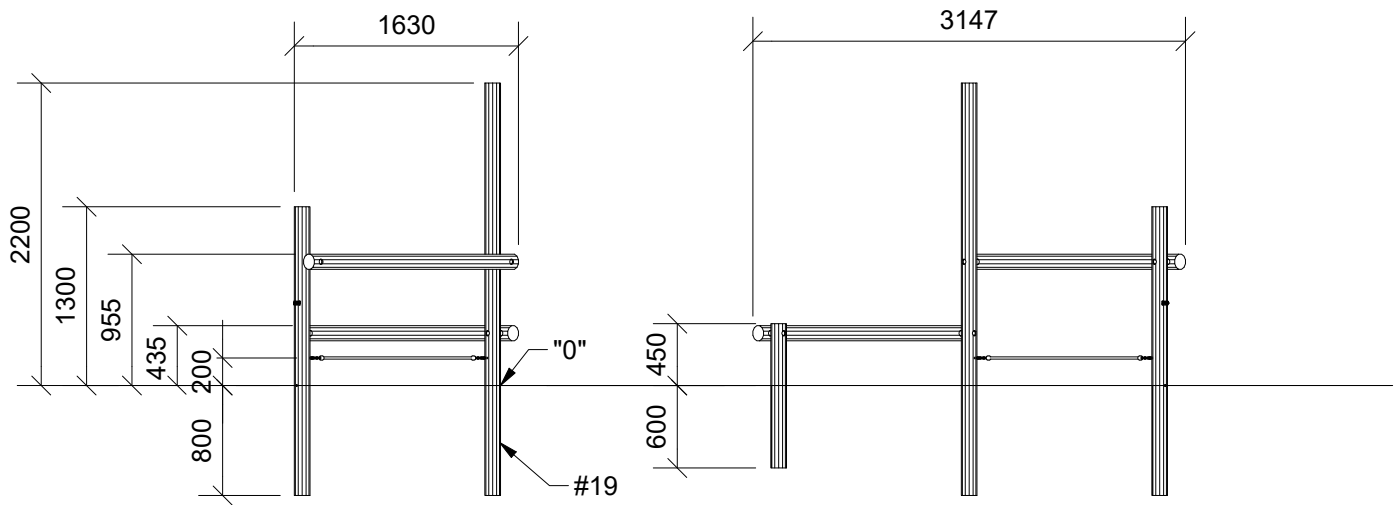

N3103U
N3103

2

2h

21 m²

4,7 x 6,1 x 2,2 m

~94 kg

~0,11 m³

Ø10/12 x 300 cm

27 kg