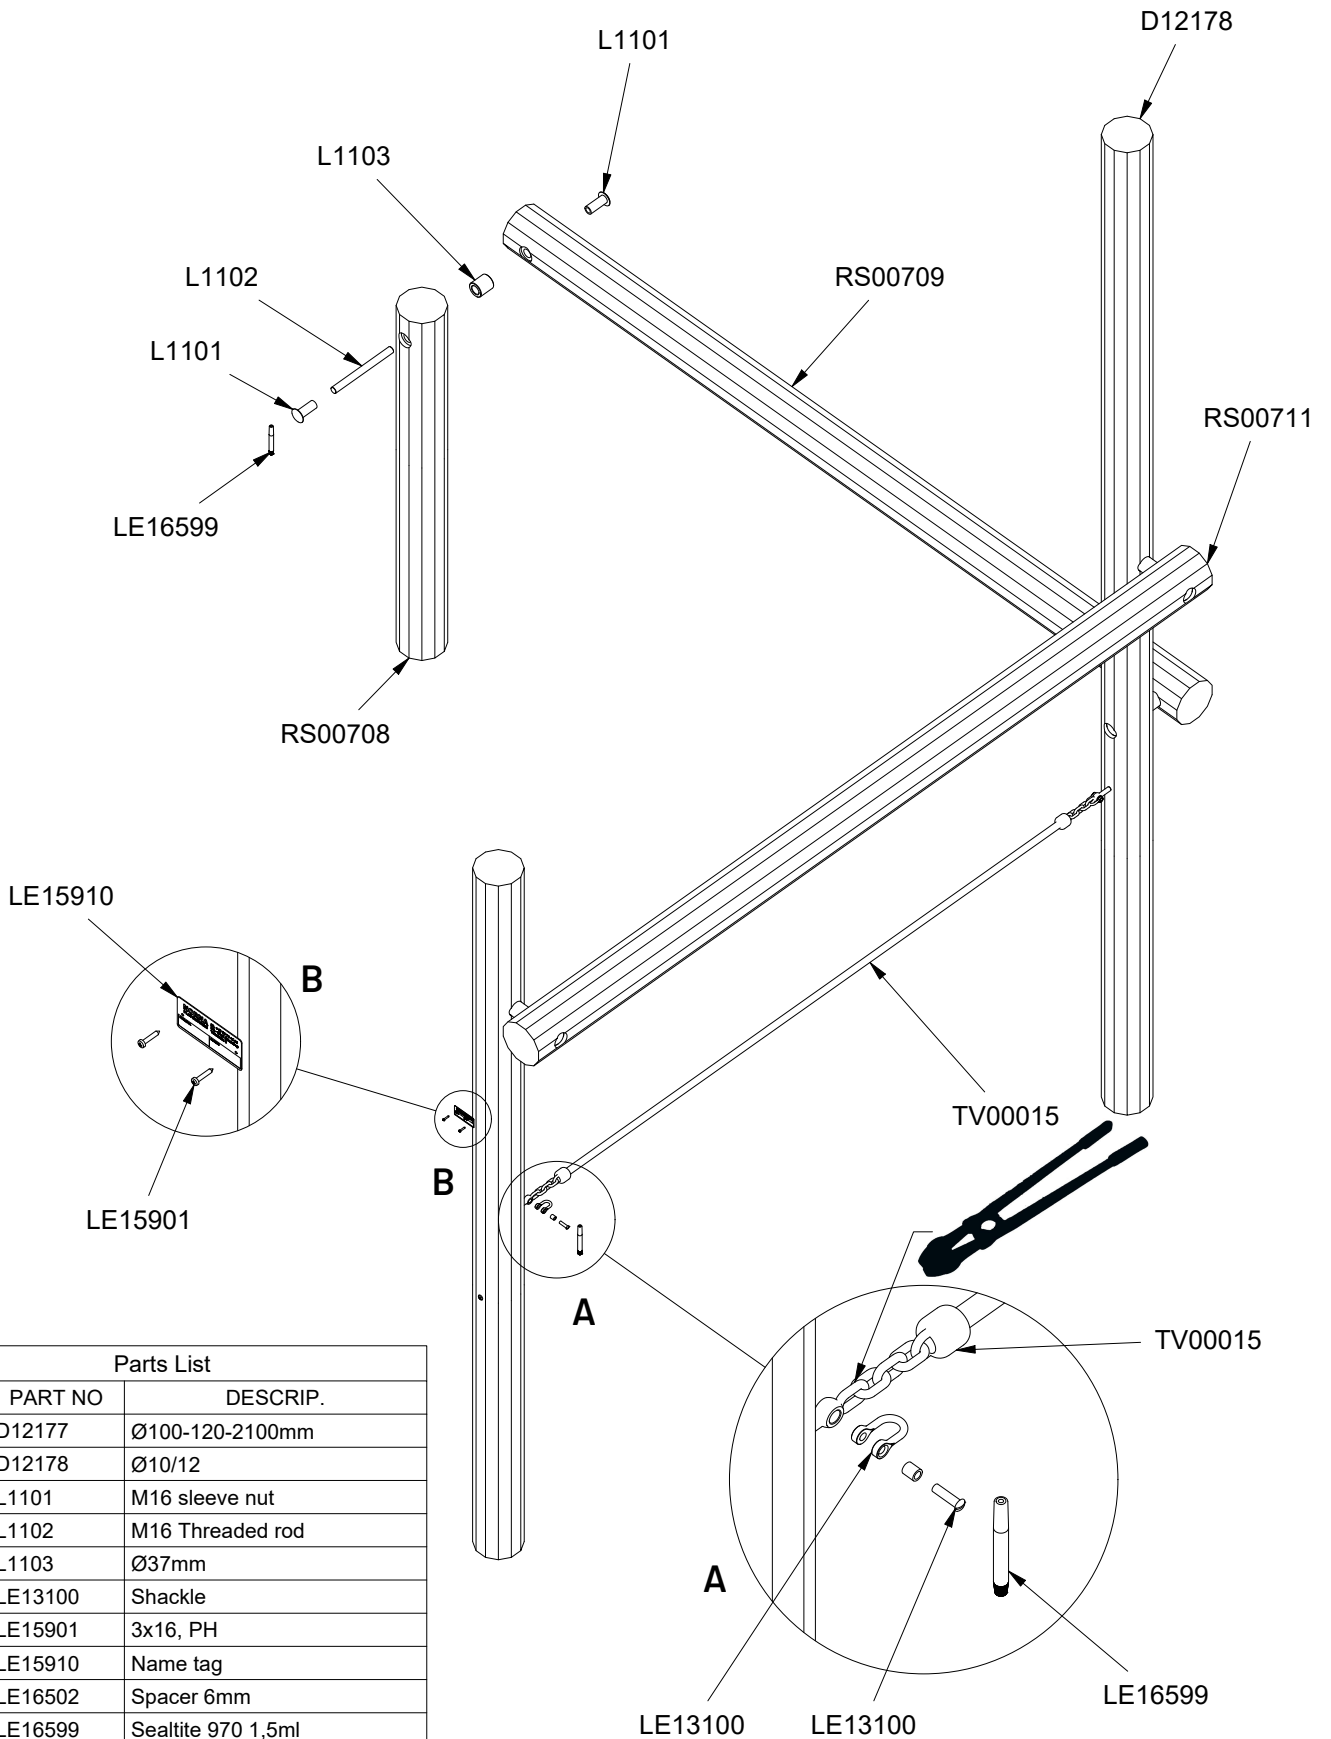

~0,76 m³

Ø10/12 x 300 cm

26 kg

Parts List	
QTY	PART NO
1	N3102U
1	N3103U
1	N3210U
8	RS10038
2	P2012
2	S4218

N9034U
N9034

Parts List		
QTY	PART NO	DESCRIP.
6	L1011	CL204
6	L1014	8x50mm
6	L1016	Ø5x1000mm
12	L1018	4,0x35 mm
2	LE15901	3x16, PH
1	LE15910	Name tag
1	N9033U	-
1	N3102U	-
1	N3103U	-
1	N3210U	-
8	RS10038	Ø100-120-1050mm
2	P2012	Ø10/12
2	S4218	3600x3600x3600mm

Ø10/12 x 210 cm

19 kg

Parts List

QTY	PART NO	DESCRIP.
1	S22532	Taifun
4	RS00675	Ø100/120
2	D12158	Ø100-120mm, Assembled

N3210U
N3210

Parts List

QTY	PART NO	DESCRIP.
2	D12158	Ø100-120mm, Assembled
8	L1101	M16 sleeve nut
4	L1102	M16 Threaded rod
4	L1103	Ø37mm
8	LE13100	Shackle
2	LE15901	3x16, PH
1	LE15910	Name tag
8	LE16502	Spacer 6mm
3	LE16599	Sealtite 970 1,5ml
4	RS00675	Ø100/120
1	S22532	Taifun

~0,11 m³

Ø10/12 x 300 cm

27 kg

Parts List

QTY	PART NO	DESCRIP.
1	D12177	Ø100-120-2100mm
1	D12178	Ø10/12
1	RS00708	Ø10/12
1	RS00709	Ø100-120-2100mm
1	RS00711	Ø10/12
1	TV00015	Taifun

Parts List		
QTY	PART NO	DESCRIP.
1	D12177	Ø100-120-2100mm
1	D12178	Ø10/12
8	L1101	M16 sleeve nut
4	L1102	M16 Threaded rod
4	L1103	Ø37mm
2	LE13100	Shackle
2	LE15901	3x16, PH
1	LE15910	Name tag
2	LE16502	Spacer 6mm
2	LE16599	Sealtite 970 1,5ml
1	RS00708	Ø10/12
1	RS00709	Ø100-120-2100mm
1	RS00711	Ø10/12
1	TV00015	Taifun

>C25

Ø10/12 x 300 cm

27 kg

Parts List		
QTY	PART NO	DESCRIP.
1	D12174	Ø10/12, Assembled
1	D12175	Ø10/12, Assembled
1	D12176	Ø10/12, Assembled
1	S22534	Taifun
2	TV00015	Taifun

N3102U
N3102

Parts List

QTY	PART NO	DESCRIP.
1	D12174	Ø10/12, Assembled
1	D12175	Ø10/12, Assembled
1	D12176	Ø10/12, Assembled
10	LE13100	Shackle
2	LE15901	3x16, PH
1	LE15910	Name tag
10	LE16502	Spacer 6mm
1	LE16599	Sealtite 970 1,5ml
1	S22534	Taifun
2	TV00015	Taifun