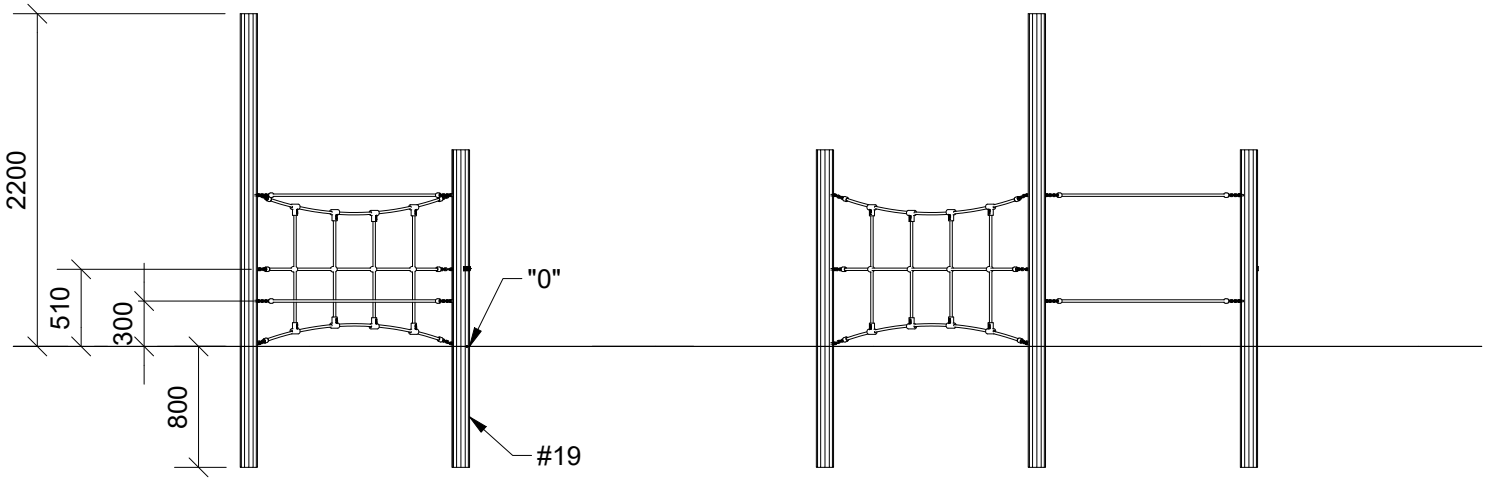

>C25

Ø10/12 x 300 cm

27 kg

Parts List		
QTY	PART NO	DESCRIP.
1	D12174	Ø10/12, Assembled
1	D12175	Ø10/12, Assembled
1	D12176	Ø10/12, Assembled
1	S22534	Taifun
2	TV00015	Taifun

N3102U
N3102

Parts List

QTY	PART NO	DESCRIP.
1	D12174	Ø10/12, Assembled
1	D12175	Ø10/12, Assembled
1	D12176	Ø10/12, Assembled
10	LE13100	Shackle
2	LE15901	3x16, PH
1	LE15910	Name tag
10	LE16502	Spacer 6mm
1	LE16599	Sealtite 970 1,5ml
1	S22534	Taifun
2	TV00015	Taifun