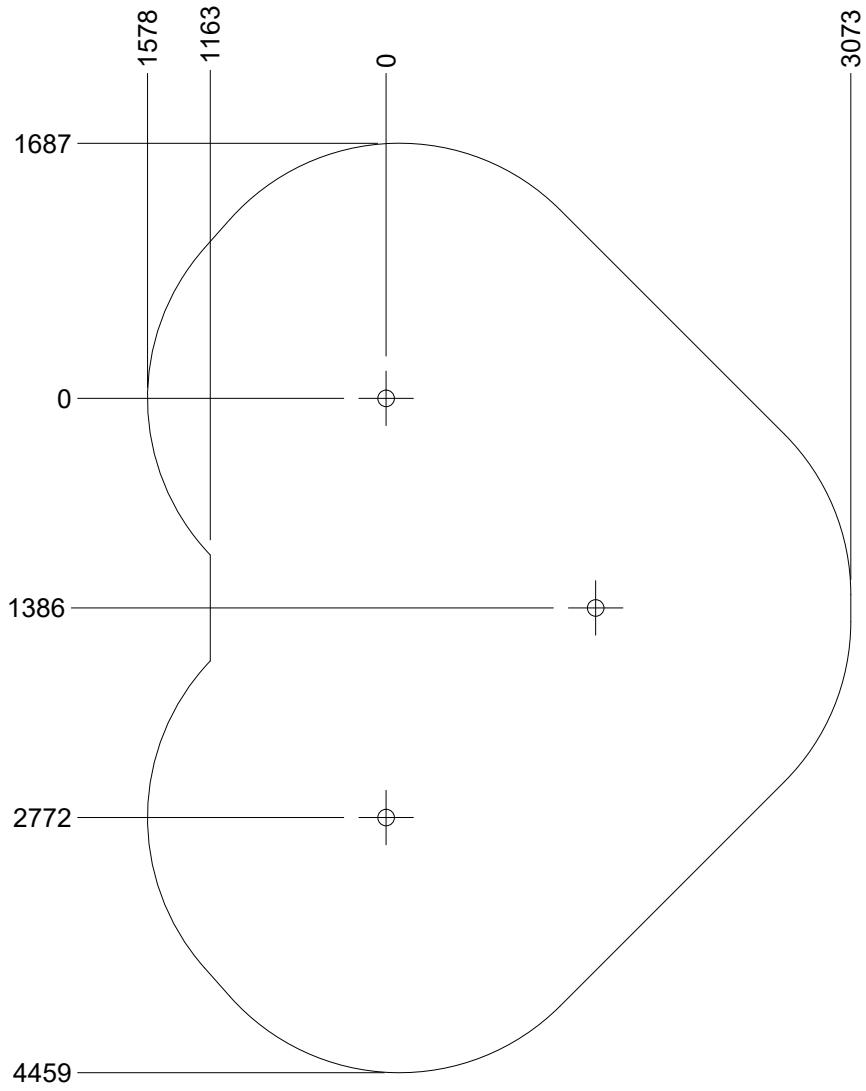

N9034U
N9034

1/5

N9034U
N9034

2

9h

60 m²

11 x 7,6 x 2,2 m

~405 kg

~0,76 m³

Ø10/12 x 300 cm

26 kg

Parts List	
QTY	PART NO
1	N3102U
1	N3103U
1	N3210U
8	RS10038
2	P2012
2	S4218

N9034U
N9034

Parts List		
QTY	PART NO	DESCRIP.
6	L1011	CL204
6	L1014	8x50mm
6	L1016	Ø5x1000mm
12	L1018	4,0x35 mm
2	LE15901	3x16, PH
1	LE15910	Name tag
1	N9033U	-
1	N3102U	-
1	N3103U	-
1	N3210U	-
8	RS10038	Ø100-120-1050mm
2	P2012	Ø10/12
2	S4218	3600x3600x3600mm

~0,11 m³

Ø10/12 x 300 cm

27 kg

Parts List

QTY	PART NO	DESCRIP.
1	D12177	Ø100-120-2100mm
1	D12178	Ø10/12
1	RS00708	Ø10/12
1	RS00709	Ø100-120-2100mm
1	RS00711	Ø10/12
1	TV00015	Taifun

Parts List		
QTY	PART NO	DESCRIP.
1	D12177	Ø100-120-2100mm
1	D12178	Ø10/12
8	L1101	M16 sleeve nut
4	L1102	M16 Threaded rod
4	L1103	Ø37mm
2	LE13100	Shackle
2	LE15901	3x16, PH
1	LE15910	Name tag
2	LE16502	Spacer 6mm
2	LE16599	Sealtite 970 1,5ml
1	RS00708	Ø10/12
1	RS00709	Ø100-120-2100mm
1	RS00711	Ø10/12
1	TV00015	Taifun

>C25

Ø10/12 x 300 cm

27 kg

Parts List		
QTY	PART NO	DESCRIP.
1	D12174	Ø10/12, Assembled
1	D12175	Ø10/12, Assembled
1	D12176	Ø10/12, Assembled
1	S22534	Taifun
2	TV00015	Taifun

N3102U
N3102

Parts List

QTY	PART NO	DESCRIP.
1	D12174	Ø10/12, Assembled
1	D12175	Ø10/12, Assembled
1	D12176	Ø10/12, Assembled
10	LE13100	Shackle
2	LE15901	3x16, PH
1	LE15910	Name tag
10	LE16502	Spacer 6mm
1	LE16599	Sealtite 970 1,5ml
1	S22534	Taifun
2	TV00015	Taifun