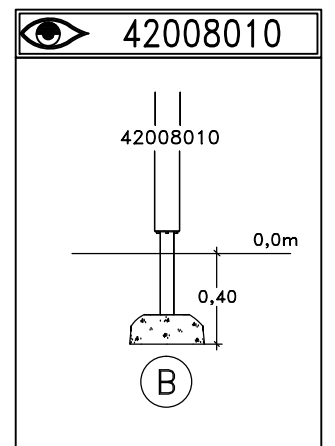

HAGS ANEBY, SWEDEN
+46(0)380-47300
www.hags.com

UniPlay Shadur
MASW65096
2/6

LN LN 2019-03-28 1