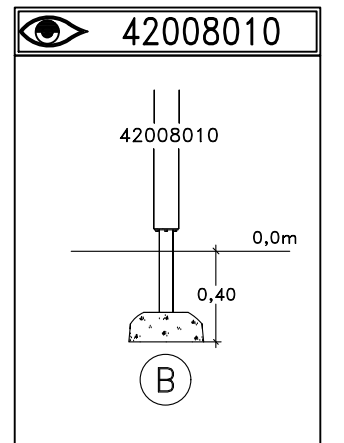

HAGS ANEBY, SWEDEN
+46(0)380-47300
www.hags.com

UniPlay Levander
MASW65042
2/9

Home JW Eye JW 2023-06-13 4