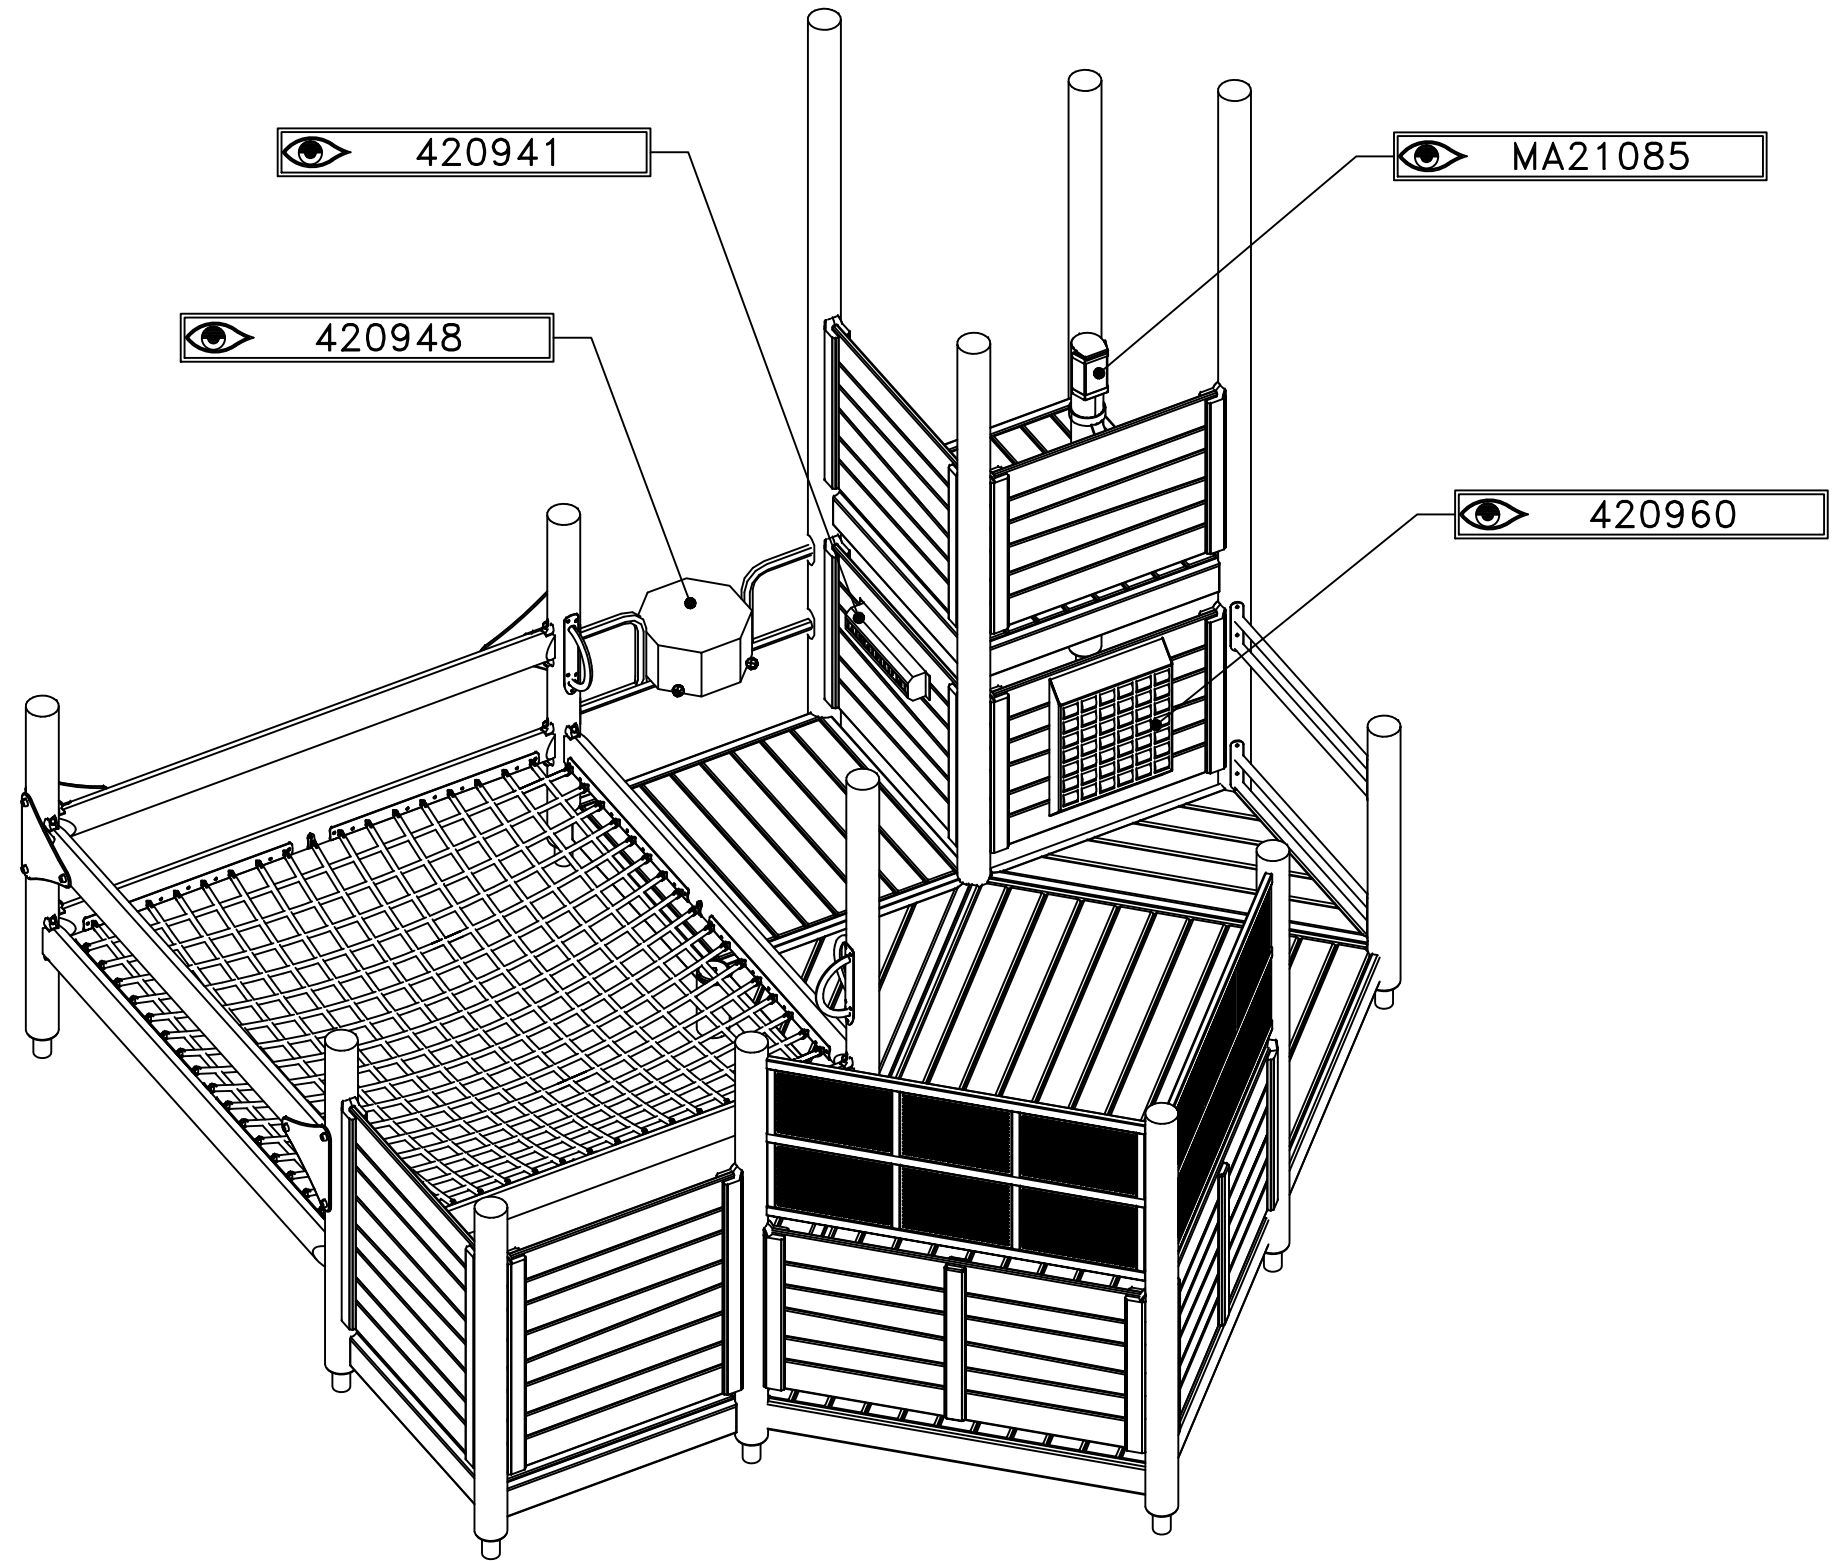

HAGS ANEBY, SWEDEN
+46(0)380-47300
www.hags.com

UniPlay Levander
MASW65042
6/9

JW JW 2023-06-13 4