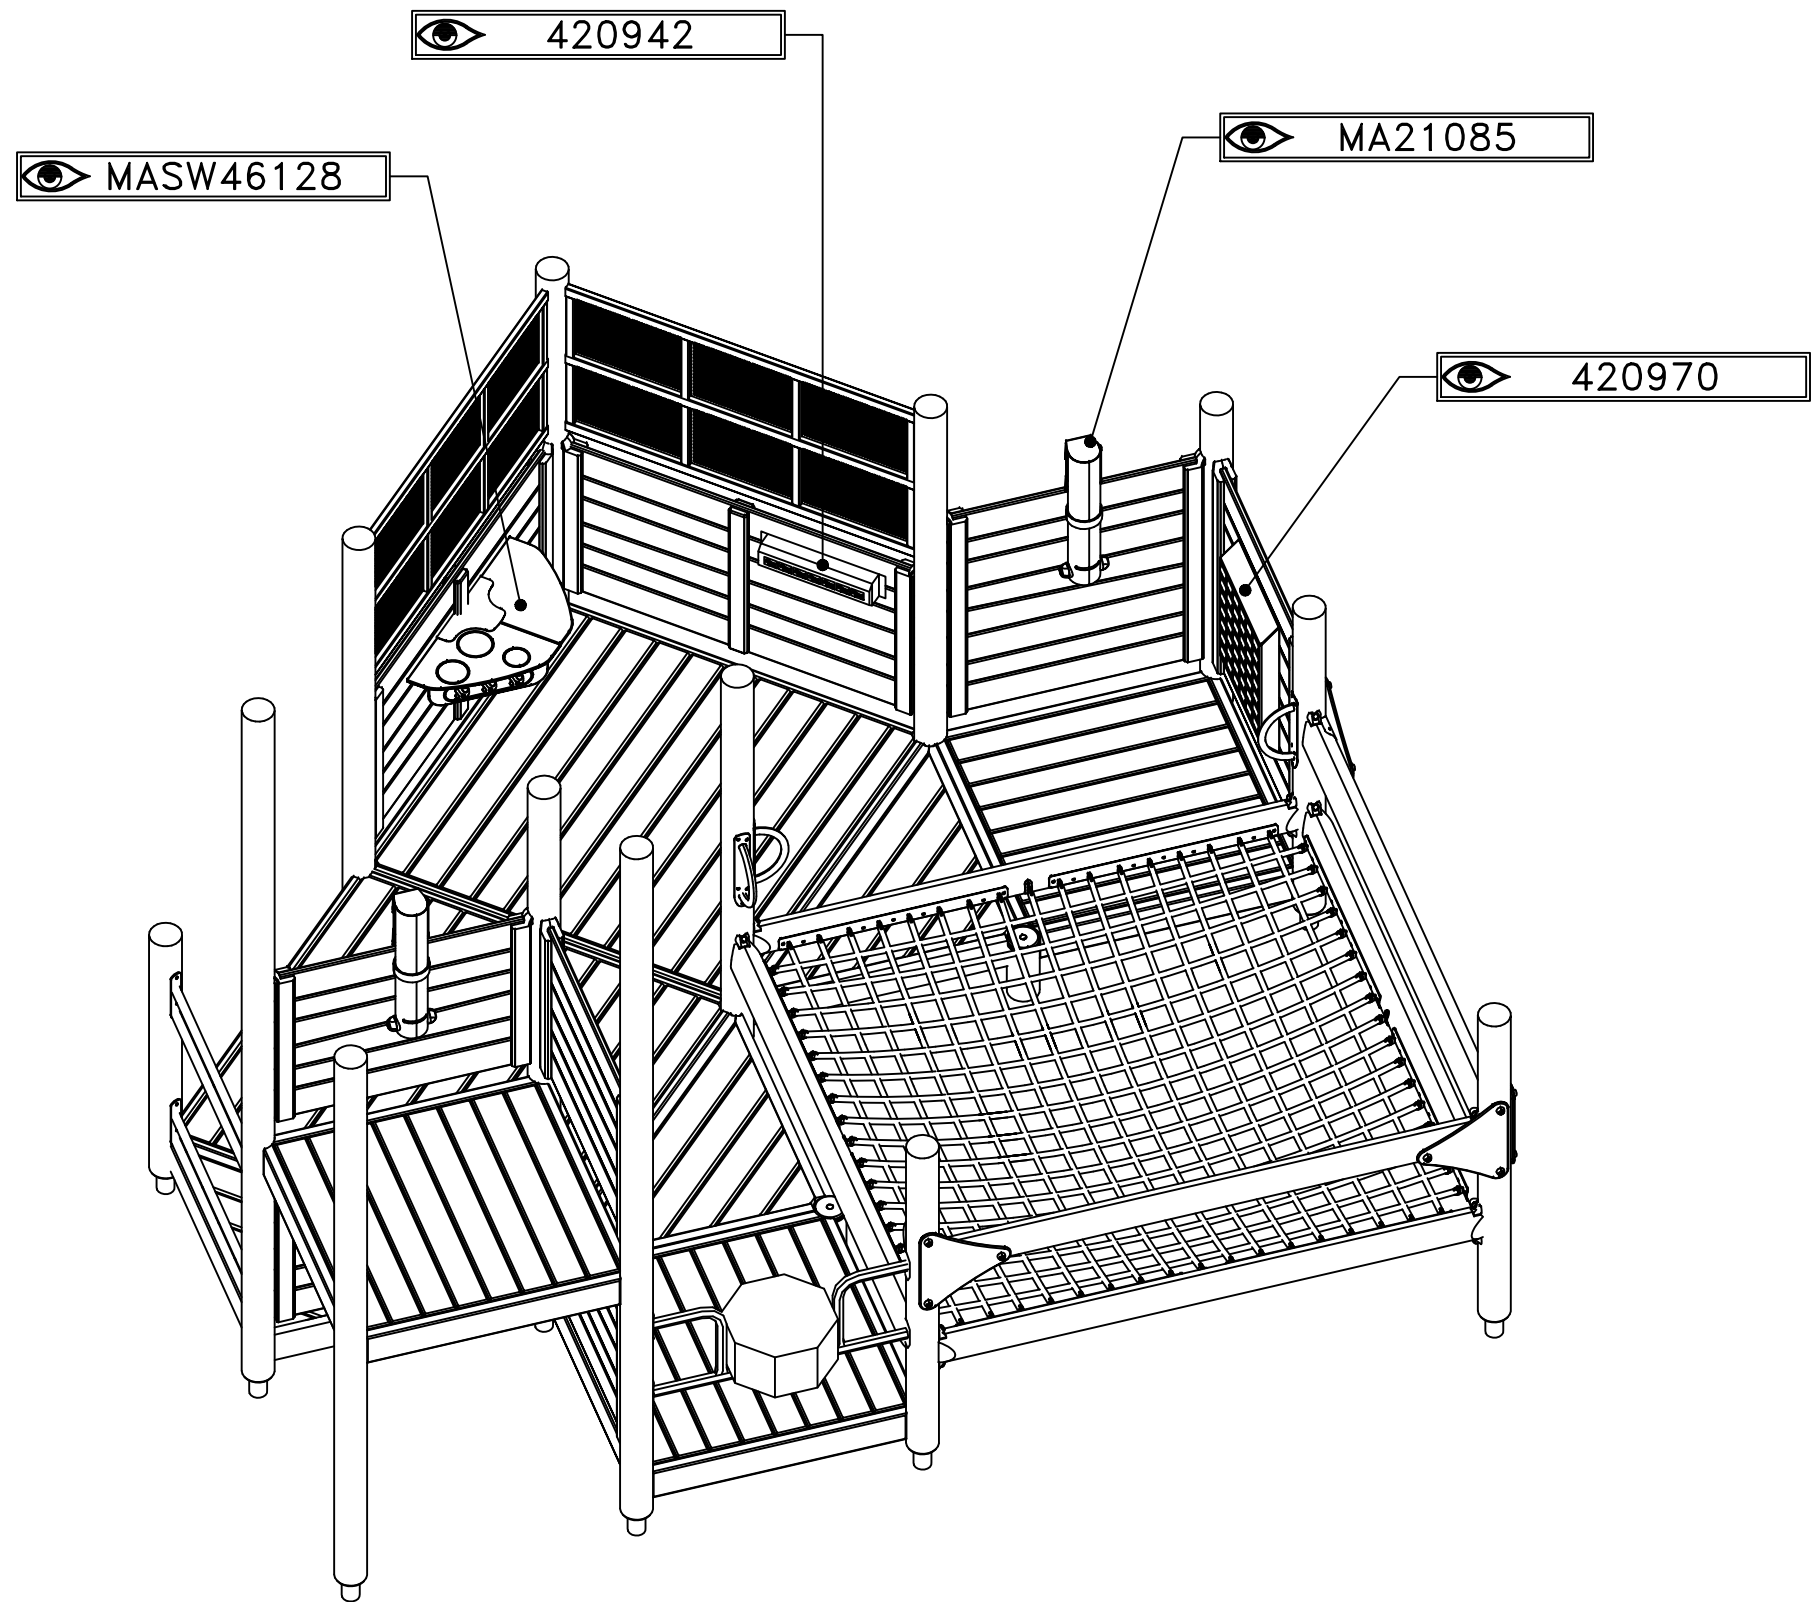

JW JW 2023-06-13 4

HAGS ANEBY, SWEDEN
+46(0)380-47300
www.hags.com

UniPlay Levander
MASW65042
6/9

JW JW 2023-06-13 4

STEP 5

[m]

HAGS ANEBY, SWEDEN
+46(0)380-47300
www.hags.com

UniPlay Levander
MASW65042
7/9