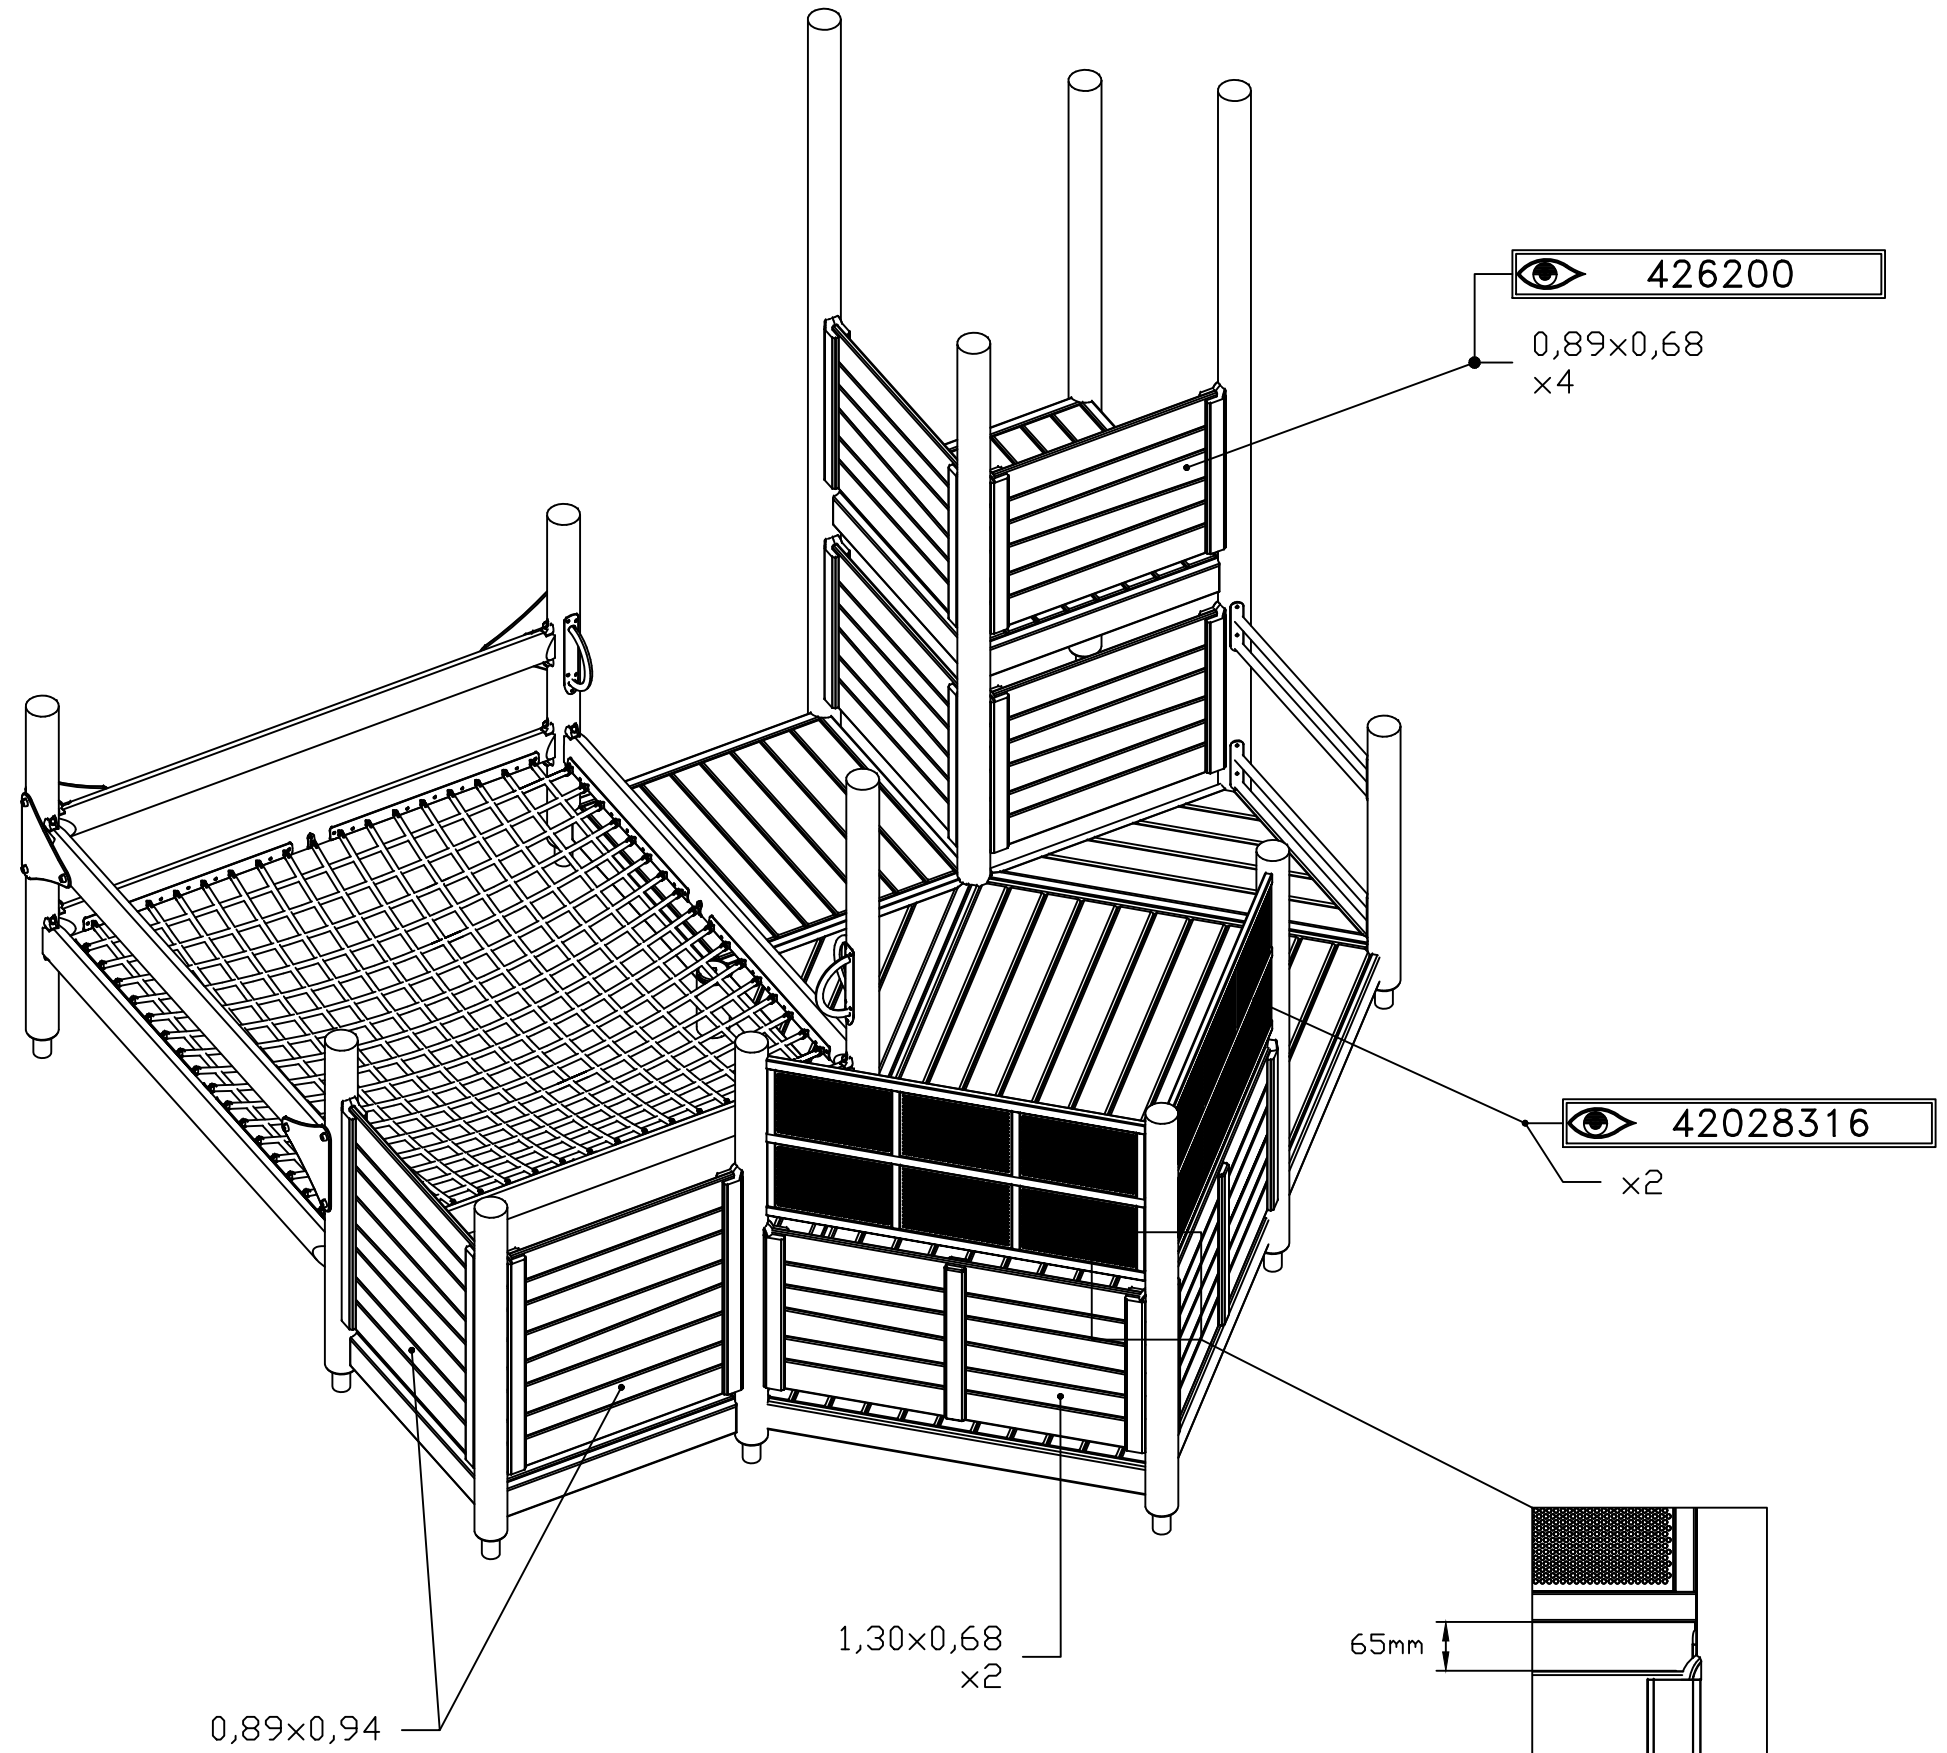

JW JW 2023-06-13 4

HAGS ANEBY, SWEDEN
 +46(0)380-47300
 www.hags.com

UniPlay Levander
 MASW65042
 4/9

JW JW 2023-06-13 4

STEP 3

[m]

HAGS ANEBY, SWEDEN
+46(0)380-47300
www.hags.com

UniPlay Levander
MASW65042
5/9