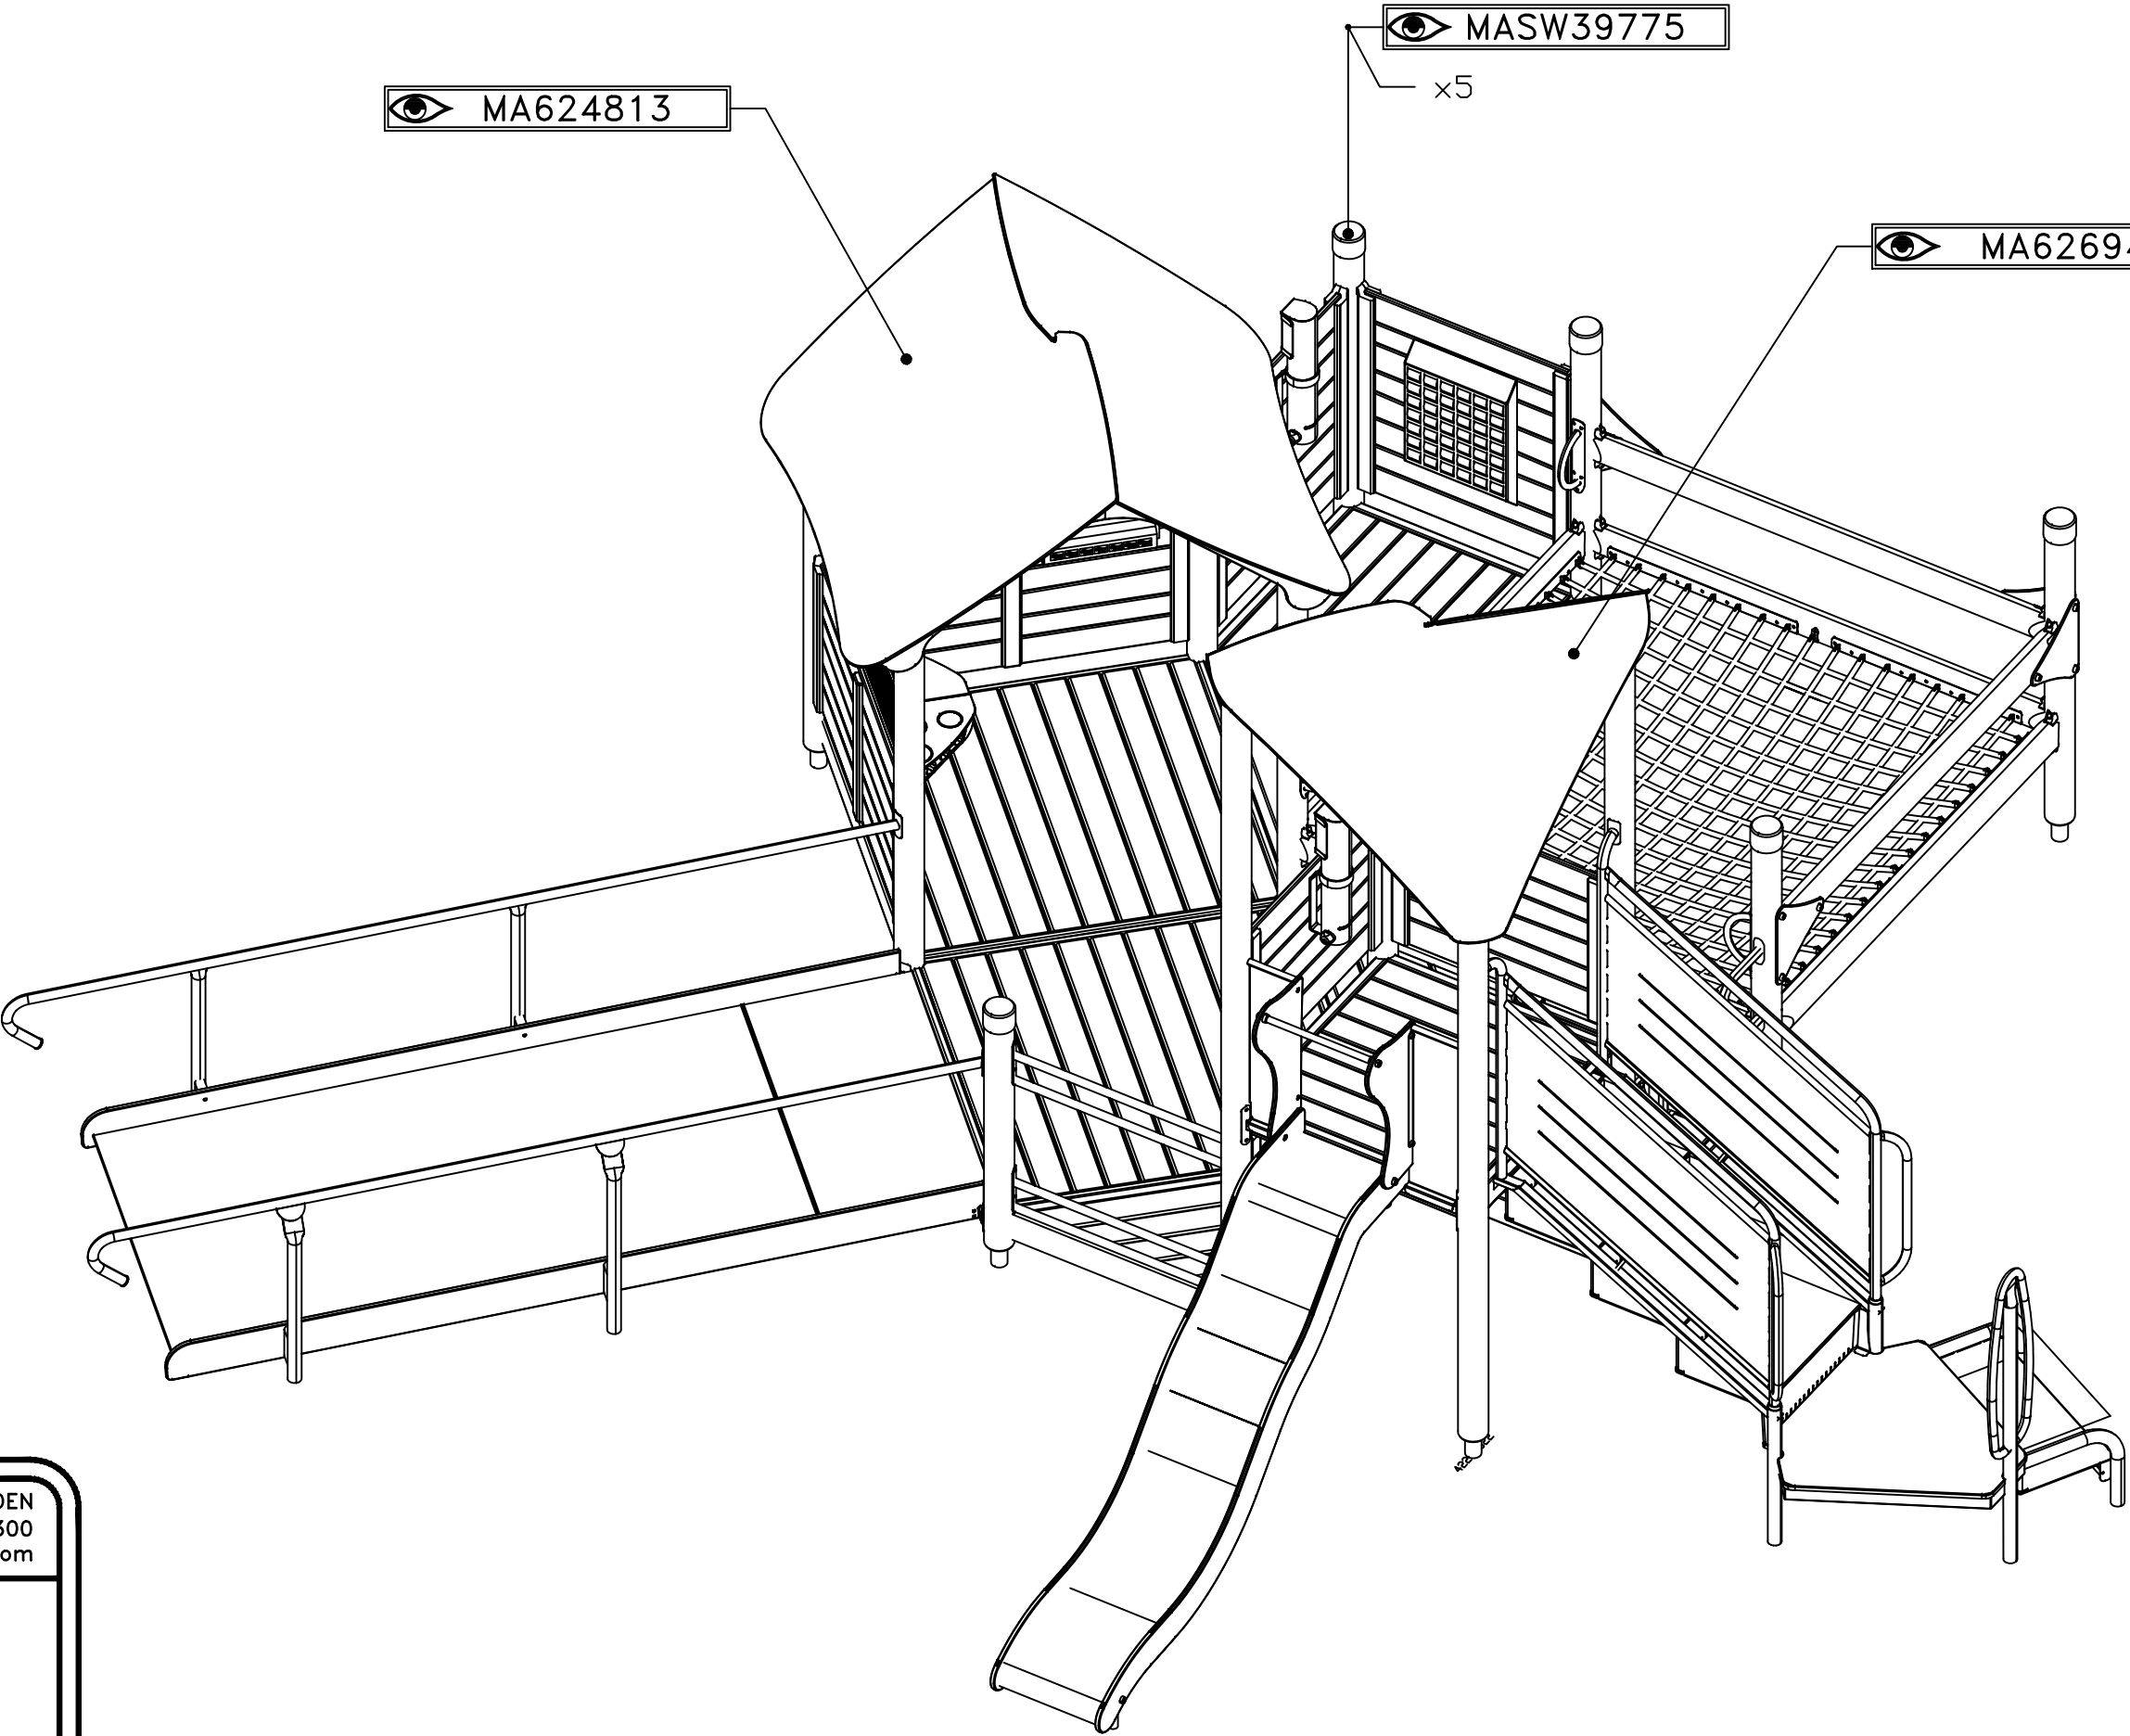

STEP 7

[m]

HAGS ANEBY, SWEDEN
+46(0)380-47300
www.hags.com

UniPlay Levander
MASW65042
9 / 9

JW JW 2023-06-13 4