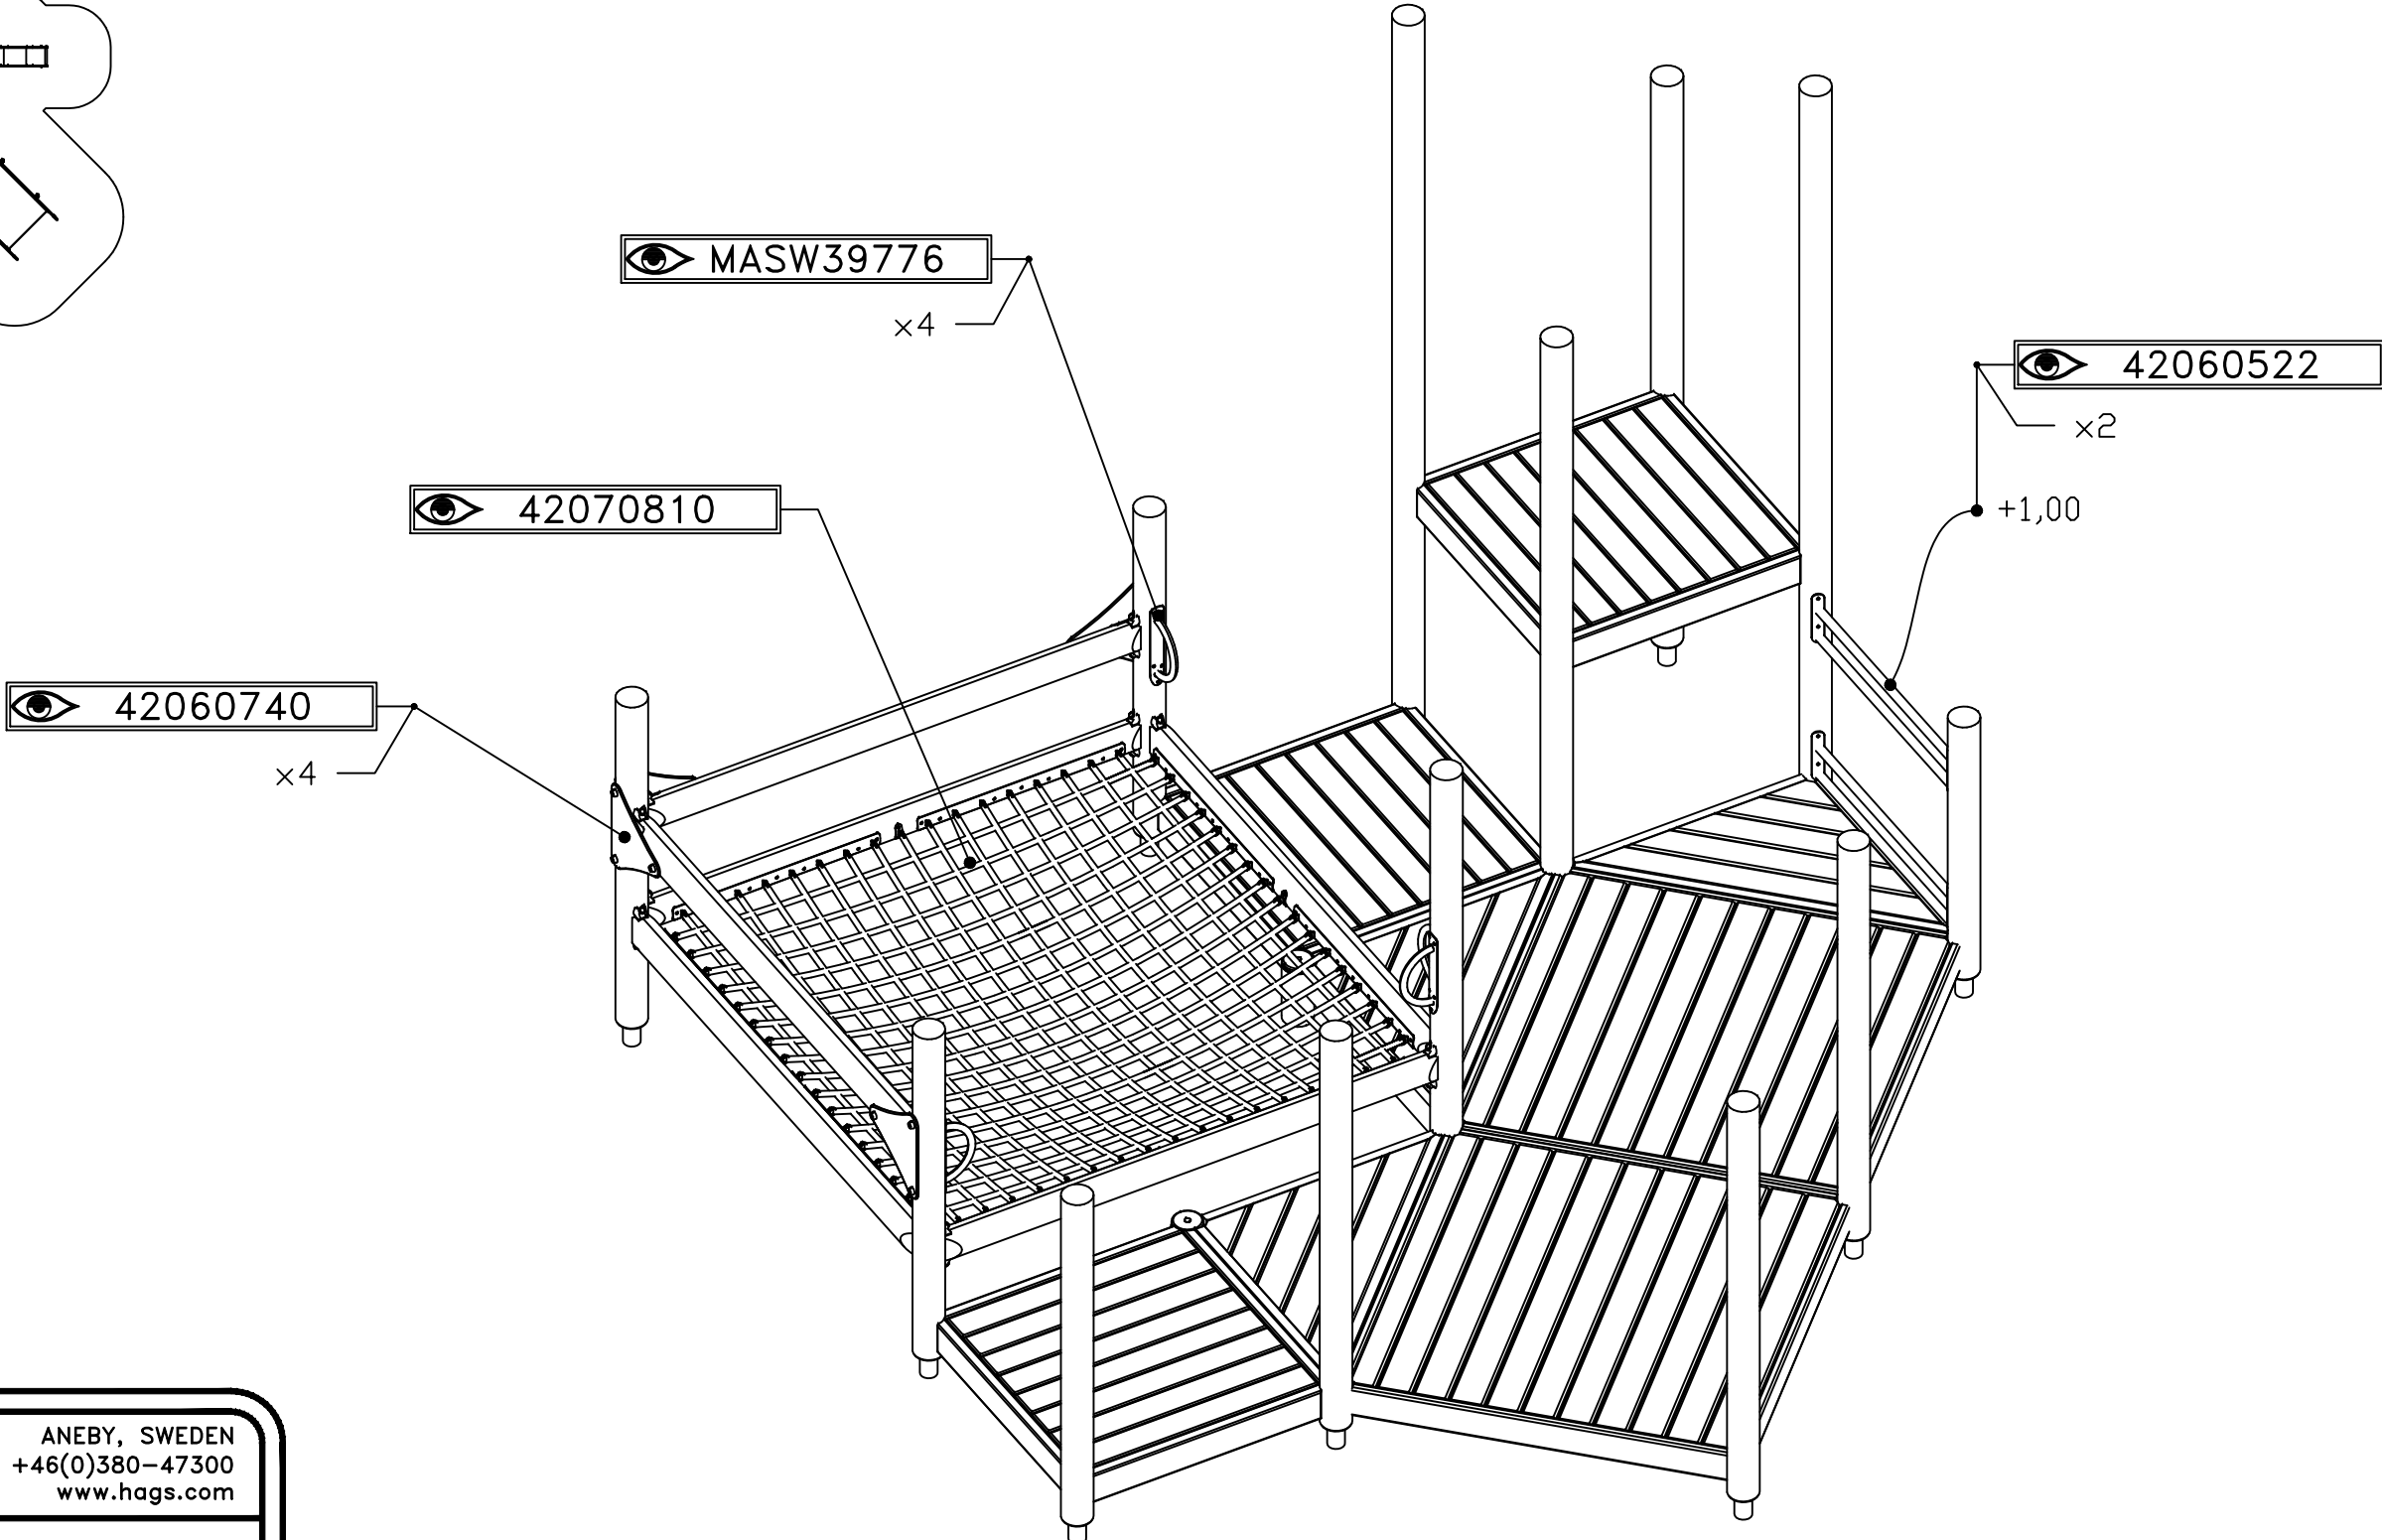

JW JW 2023-06-13 4

HAGS ANEBY, SWEDEN
 +46(0)380-47300
 www.hags.com

UniPlay Levander
 MASW65042
 4/9

JW JW 2023-06-13 4

STEP 3

[m]

HAGS ANEBY, SWEDEN
+46(0)380-47300
www.hags.com

UniPlay Levander
MASW65042
5/9