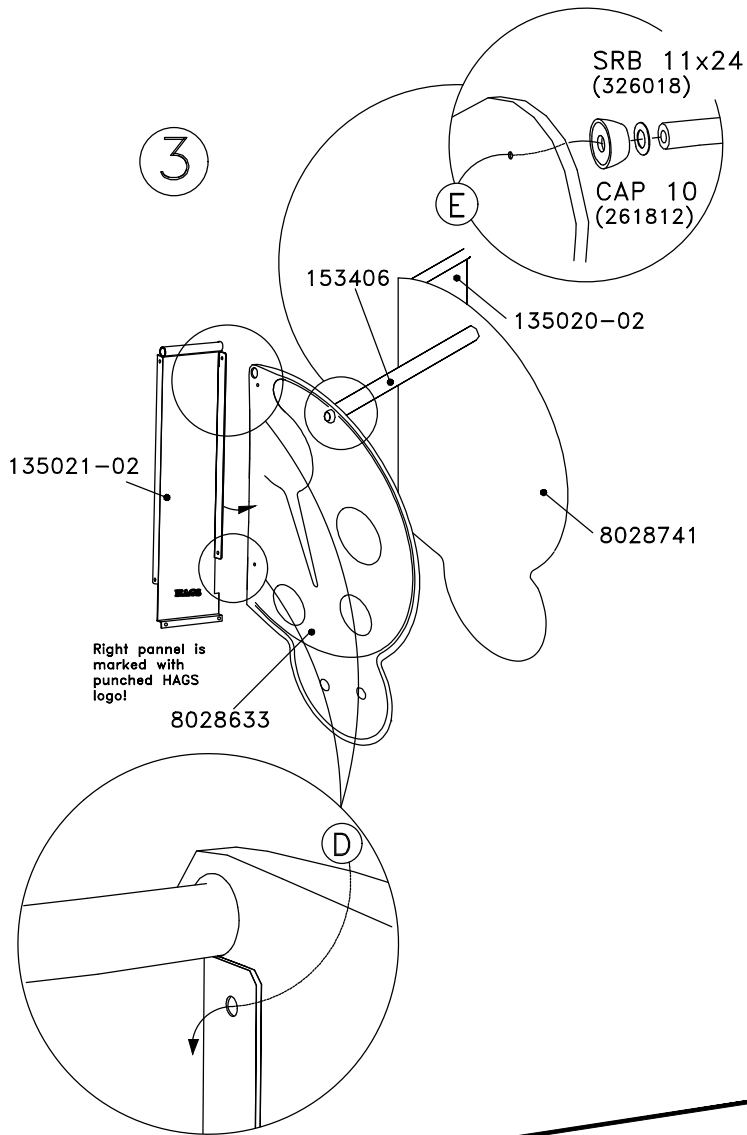

HAGS

ANEBY, SWEDEN
+46(0)380-47300
www.hags.com

HPL Slide
8028631
2(2)

HB