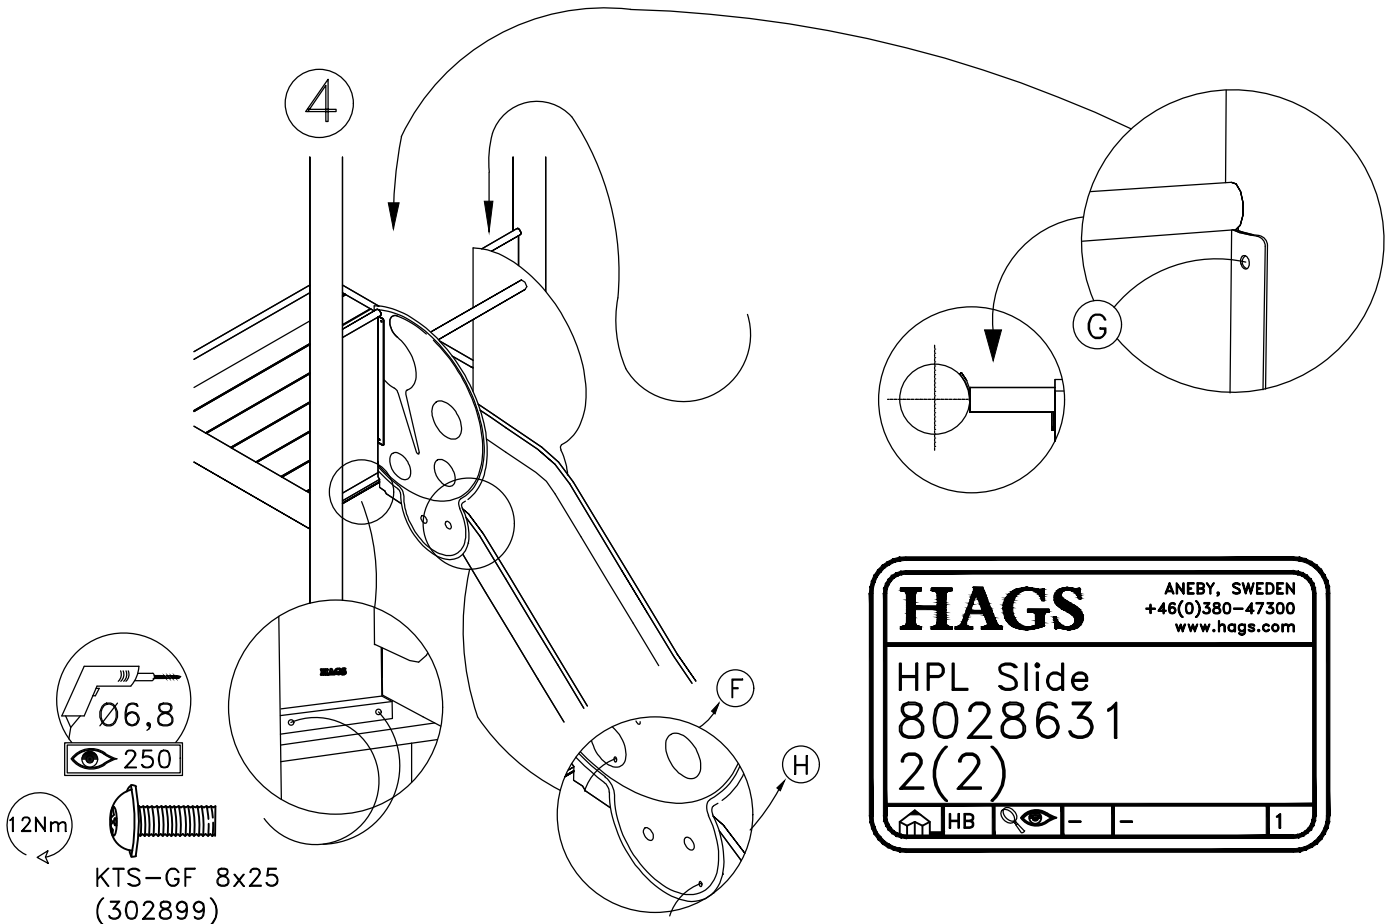

HAGS

ANEBY, SWEDEN
+46(0)380-47300
www.hags.com

HPL Slide
8028631
2(2)

HB