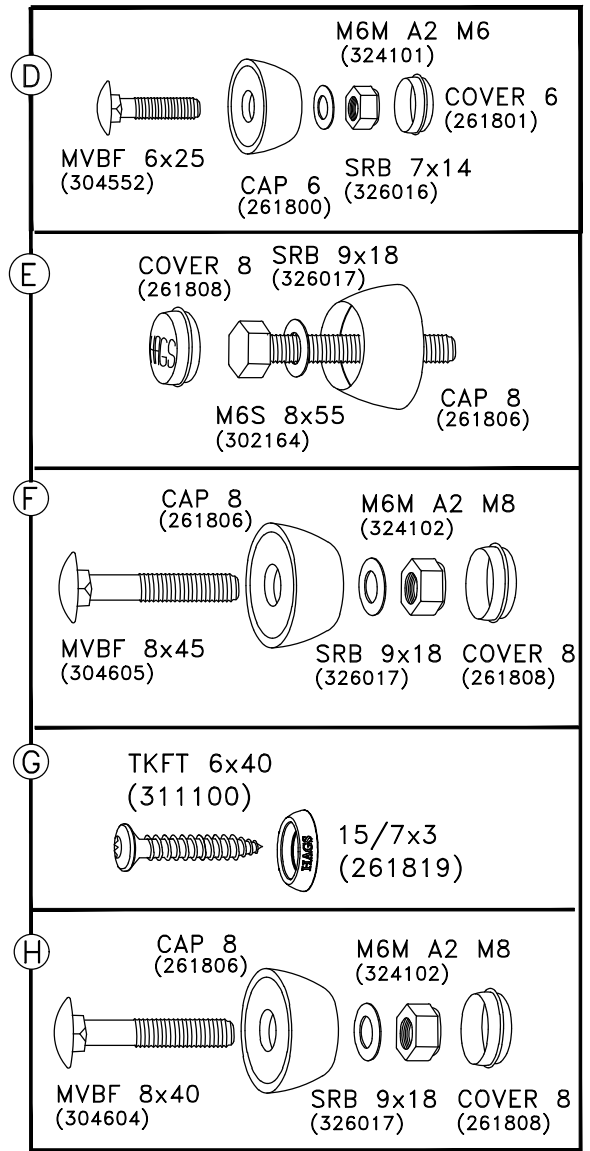

HAGS

ANEBY, SWEDEN
+46(0)380-47300
www.hags.com

HPL Slide
8028631
2(2)

HB